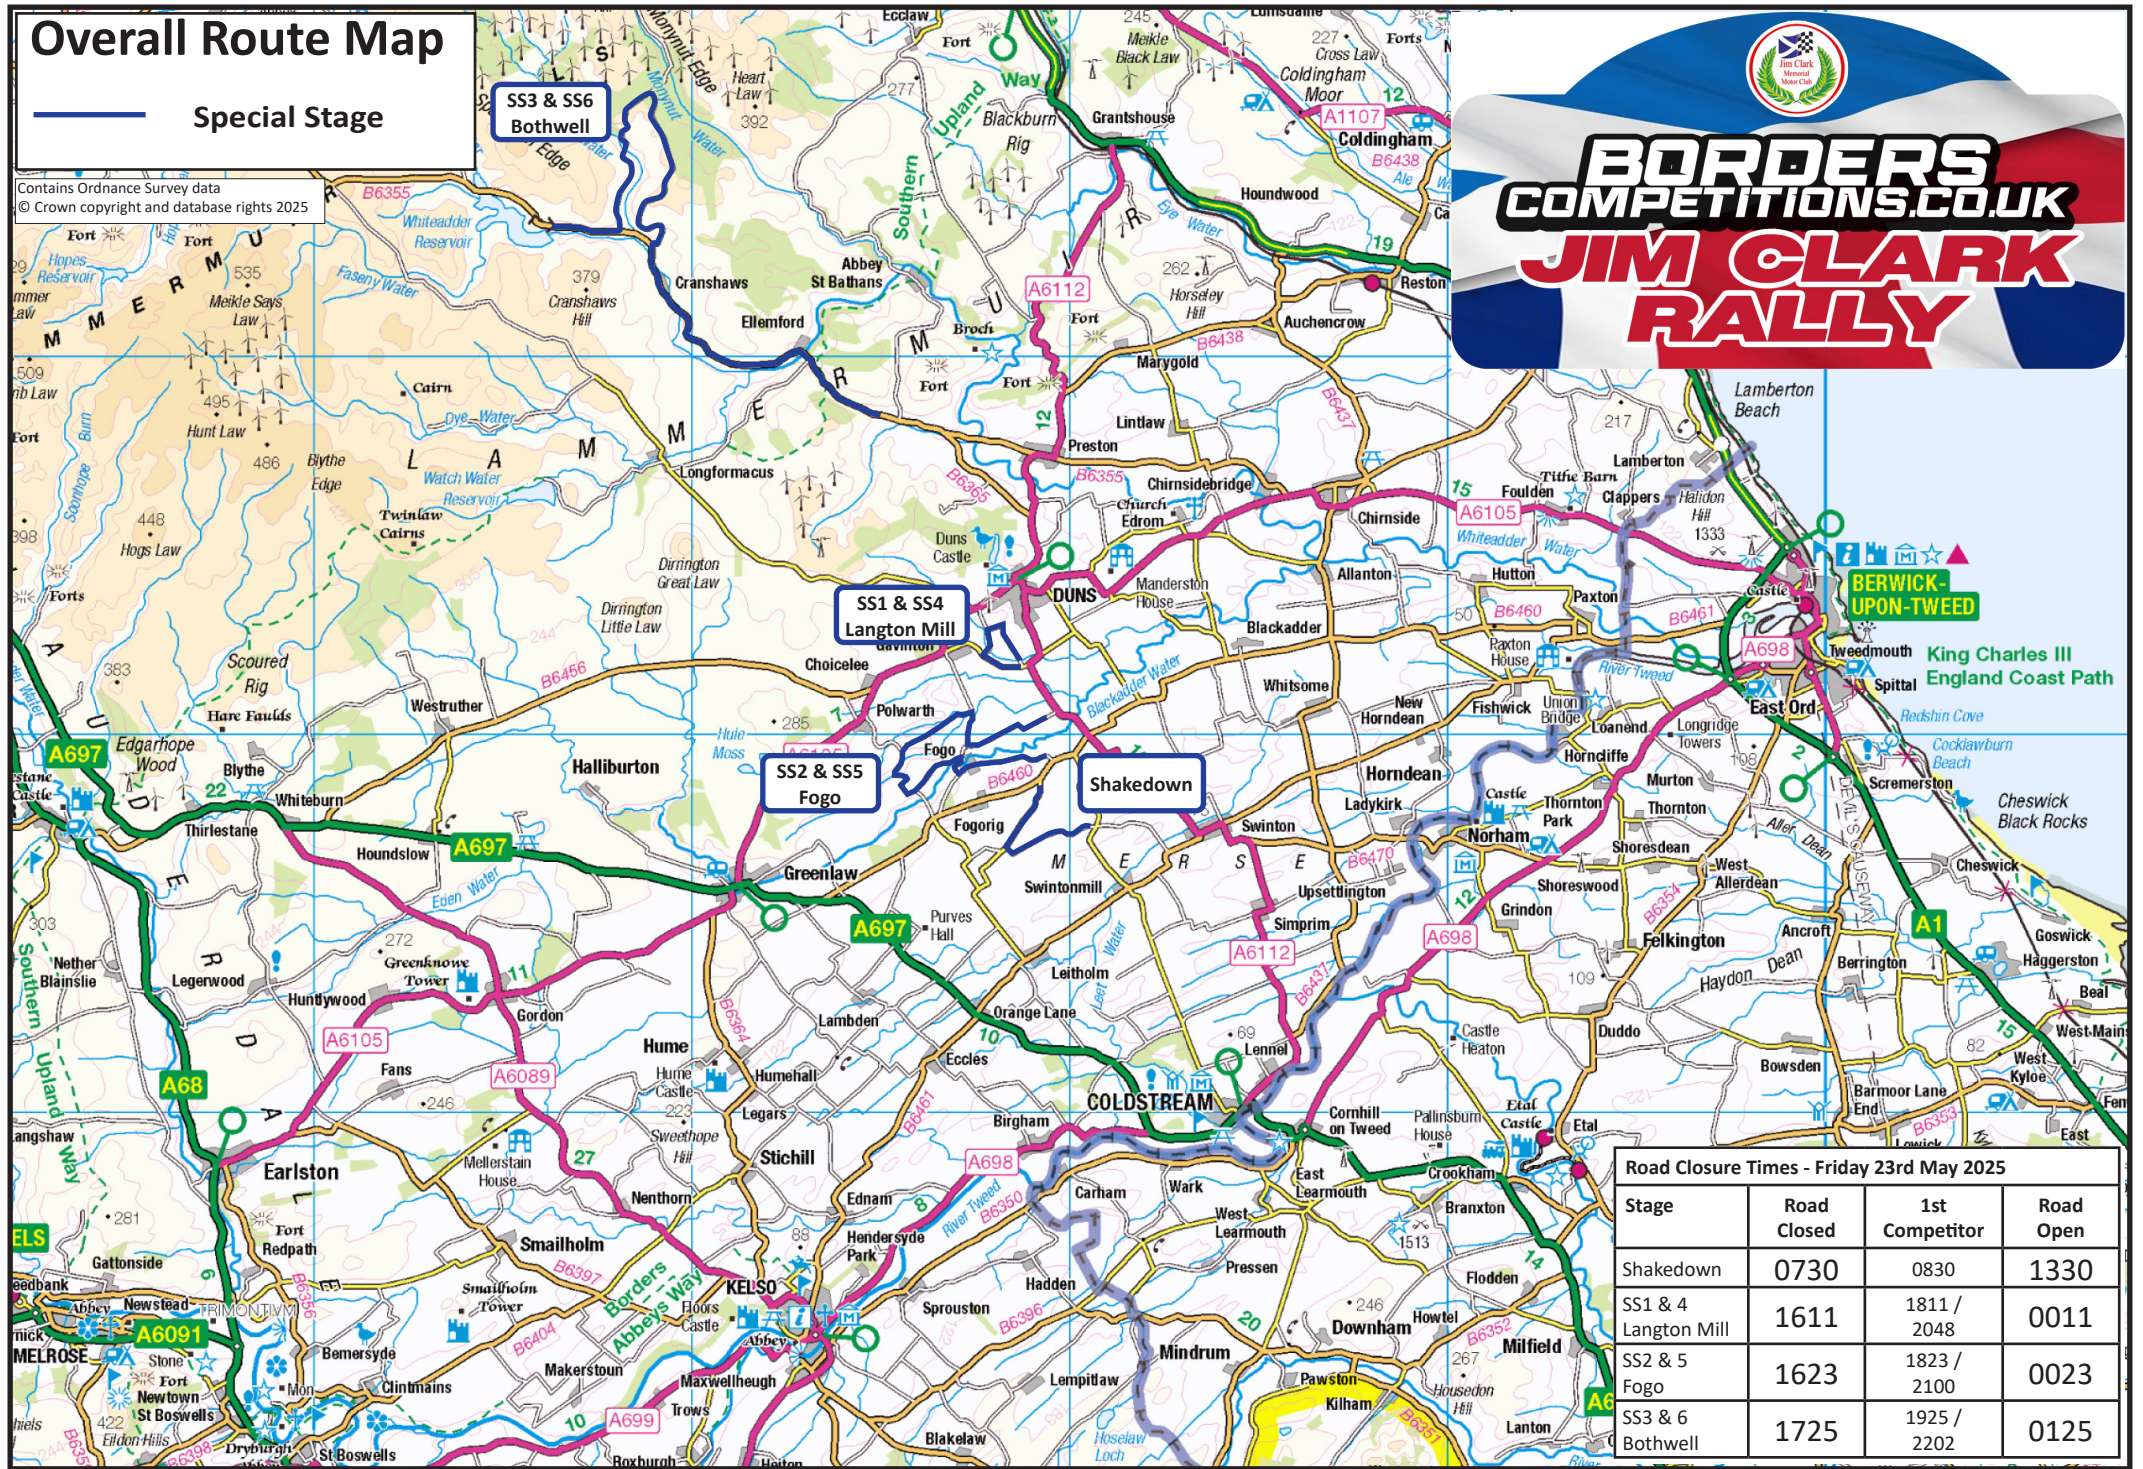

Overall Route Map

Special Stage

Contains Ordnance Survey data
© Crown copyright and database rights 2025

Road Closure Times - Friday 23rd May 2025			
Stage	Road Closed	1st Competitor	Road Open
Shakedown	0730	0830	1330
SS1 & 4 Langton Mill	1611	1811 / 2048	0011
SS2 & 5 Fogo	1623	1823 / 2100	0023
SS3 & 6 Bothwell	1725	1925 / 2202	0125

Overall Route Map

Special Stage

Contains Ordnance Survey data
© Crown copyright and database rights 2025

Road Closure Times - Saturday 24th May 2025

Stage	Road Closed	1st Competitor	Road Open
SS7 & 11 Langton Mill	0811	1011 / 1255	1611
SS8 & 12 Edrom	0828	1028 / 1312	1628
SS9 & 13 Blackadder	0855	1055 / 1339	1655
SS10 & 14 Polwarth	0932	1132 / 1416	1732

Overall Route Map

Special Stage

Contains Ordnance Survey data
© Crown copyright and database rights 2025

**BORDERS
COMPETITIONS.CO.UK**
**JIM CLARK
REIVERS RALLY**

Road Closure Times - Sunday 25th May 2025			
Stage	Road Closed	1st Competitor	Road Open
SS1 & 5 Westruther	0759	0959 / 1340	1559
SS2 & 6 Mack's Mill	0823	1023 / 1404	1623
SS3 & 7 Scott's View	0854	1054 / 1435	1654
SS4 & 8 Eccles	0939	1139 / 1520	1739