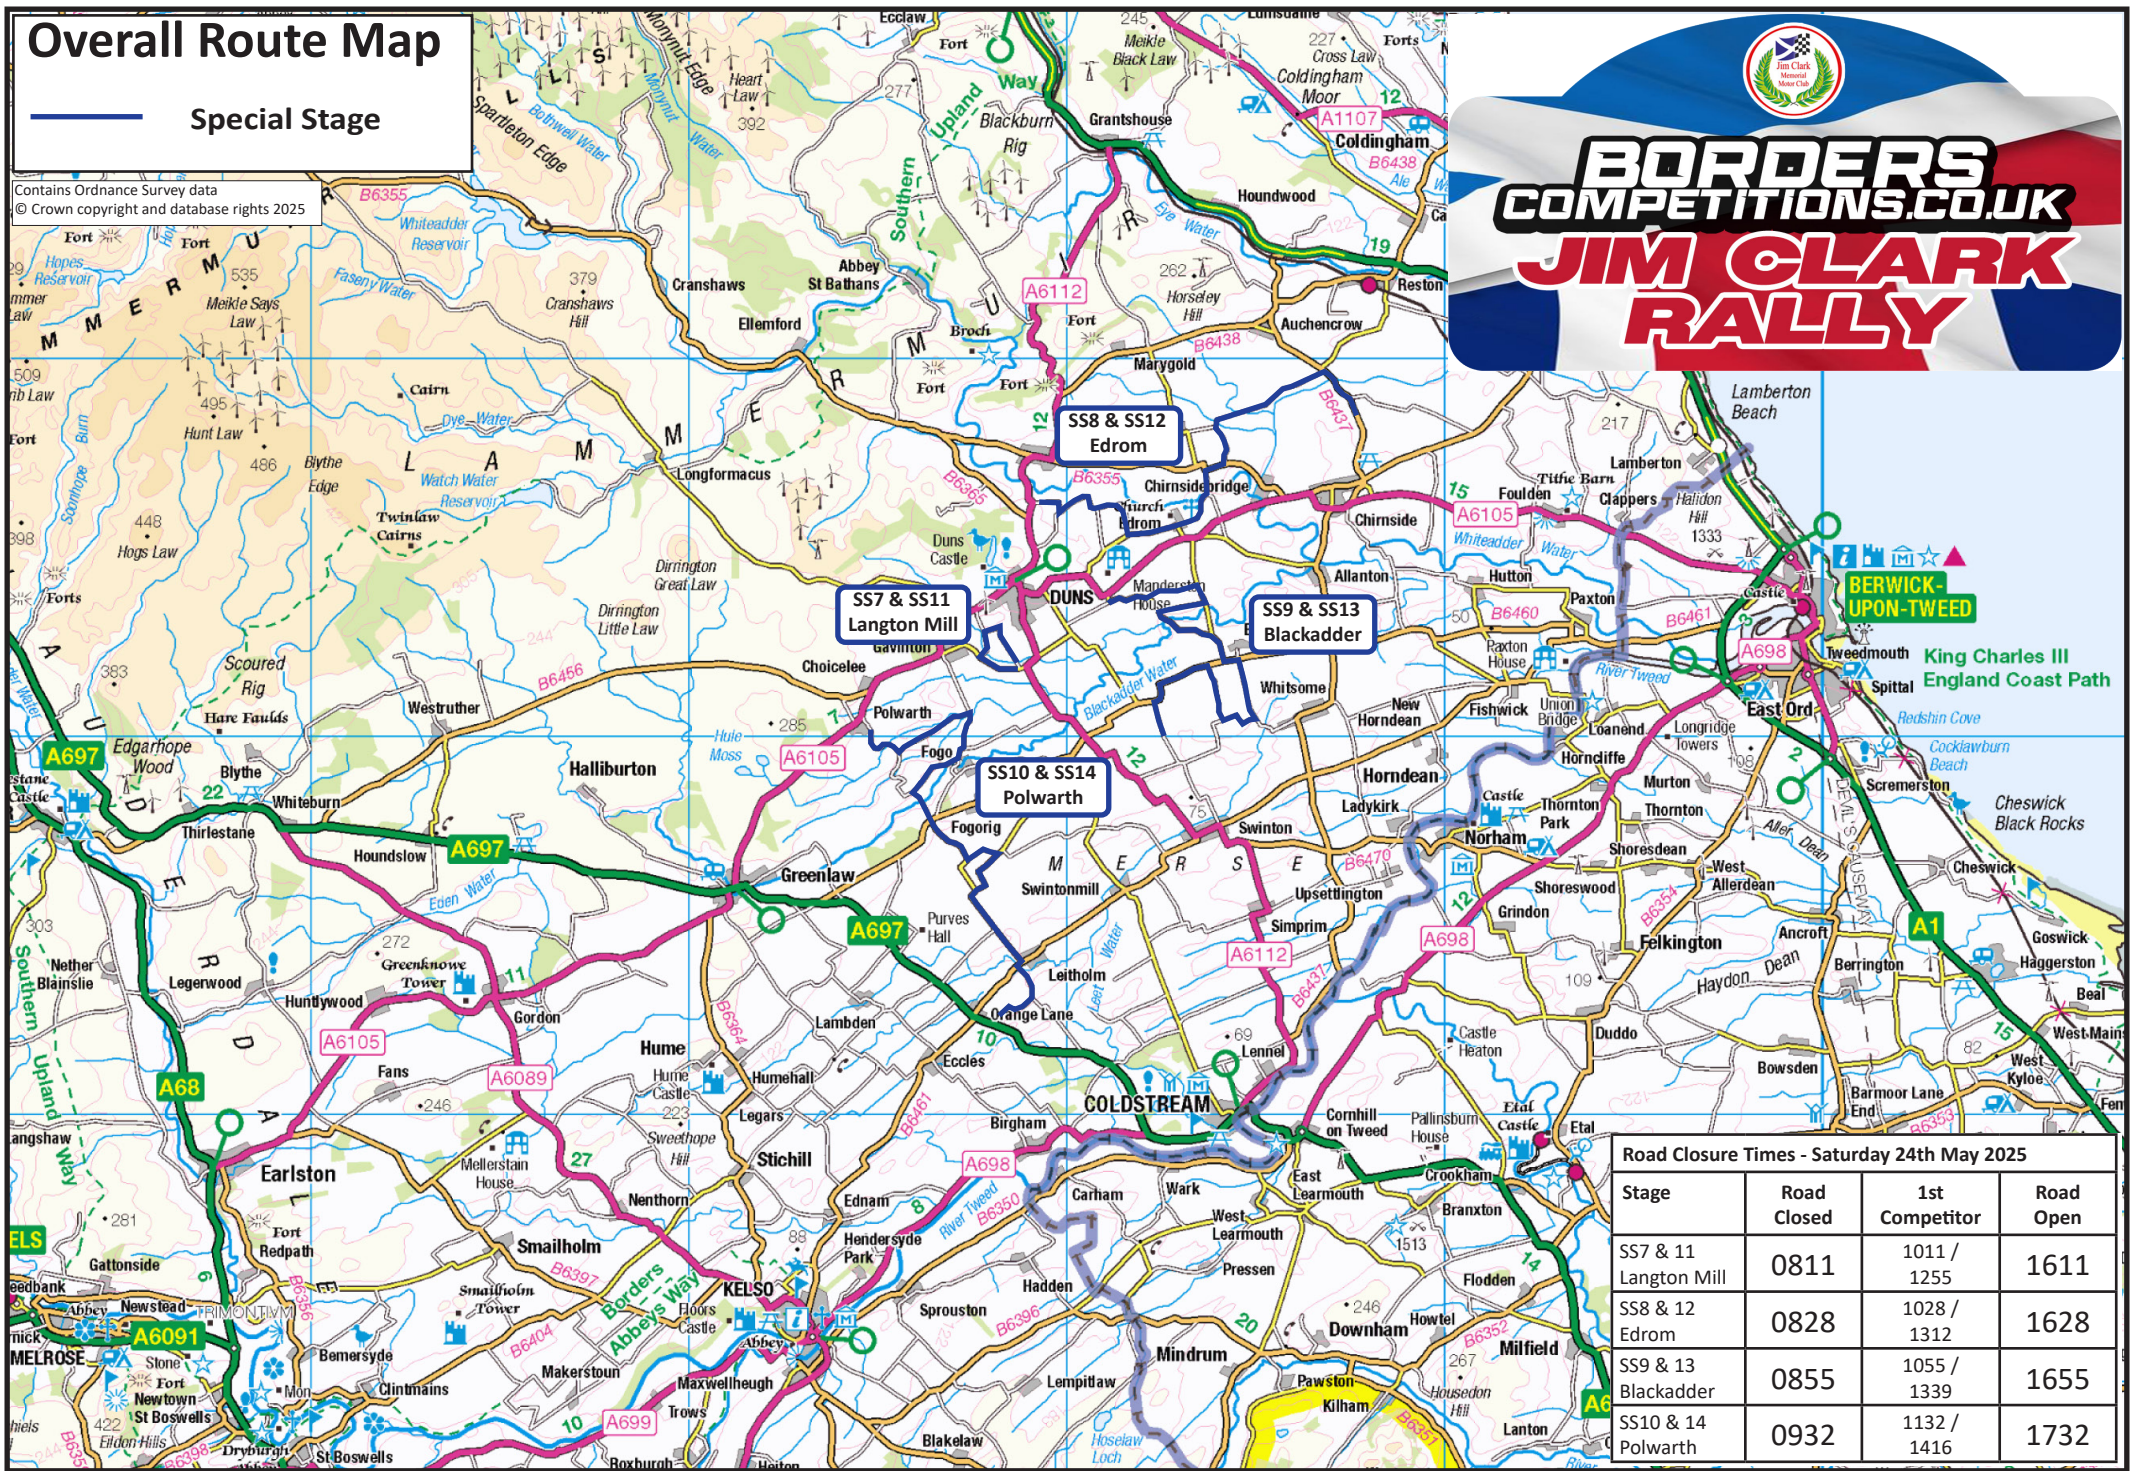

Overall Route Map

Special Stage

Contains Ordnance Survey data
© Crown copyright and database rights 2025

Road Closure Times - Friday 23rd May 2025			
Stage	Road Closed	1st Competitor	Road Open
Shakedown	0730	0830	1330
SS1 & 4 Langton Mill	1611	1811 / 2048	0011
SS2 & 5 Fogo	1623	1823 / 2100	0023
SS3 & 6 Bothwell	1725	1925 / 2202	0125

Overall Route Map

Special Stage

Contains Ordnance Survey data
© Crown copyright and database rights 2025

Road Closure Times - Saturday 24th May 2025

Stage	Road Closed	1st Competitor	Road Open
SS7 & 11 Langton Mill	0811	1011 / 1255	1611
SS8 & 12 Edrom	0828	1028 / 1312	1628
SS9 & 13 Blackadder	0855	1055 / 1339	1655
SS10 & 14 Polwarth	0932	1132 / 1416	1732

Overall Route Map

Special Stage

Contains Ordnance Survey data
© Crown copyright and database rights 2025

**BORDERS
COMPETITIONS.CO.UK**
**JIM CLARK
REIVERS RALLY**

Road Closure Times - Sunday 25th May 2025			
Stage	Road Closed	1st Competitor	Road Open
SS1 & 5 Westruther	0759	0959 / 1340	1559
SS2 & 6 Mack's Mill	0823	1023 / 1404	1623
SS3 & 7 Scott's View	0854	1054 / 1435	1654
SS4 & 8 Eccles	0939	1139 / 1520	1739