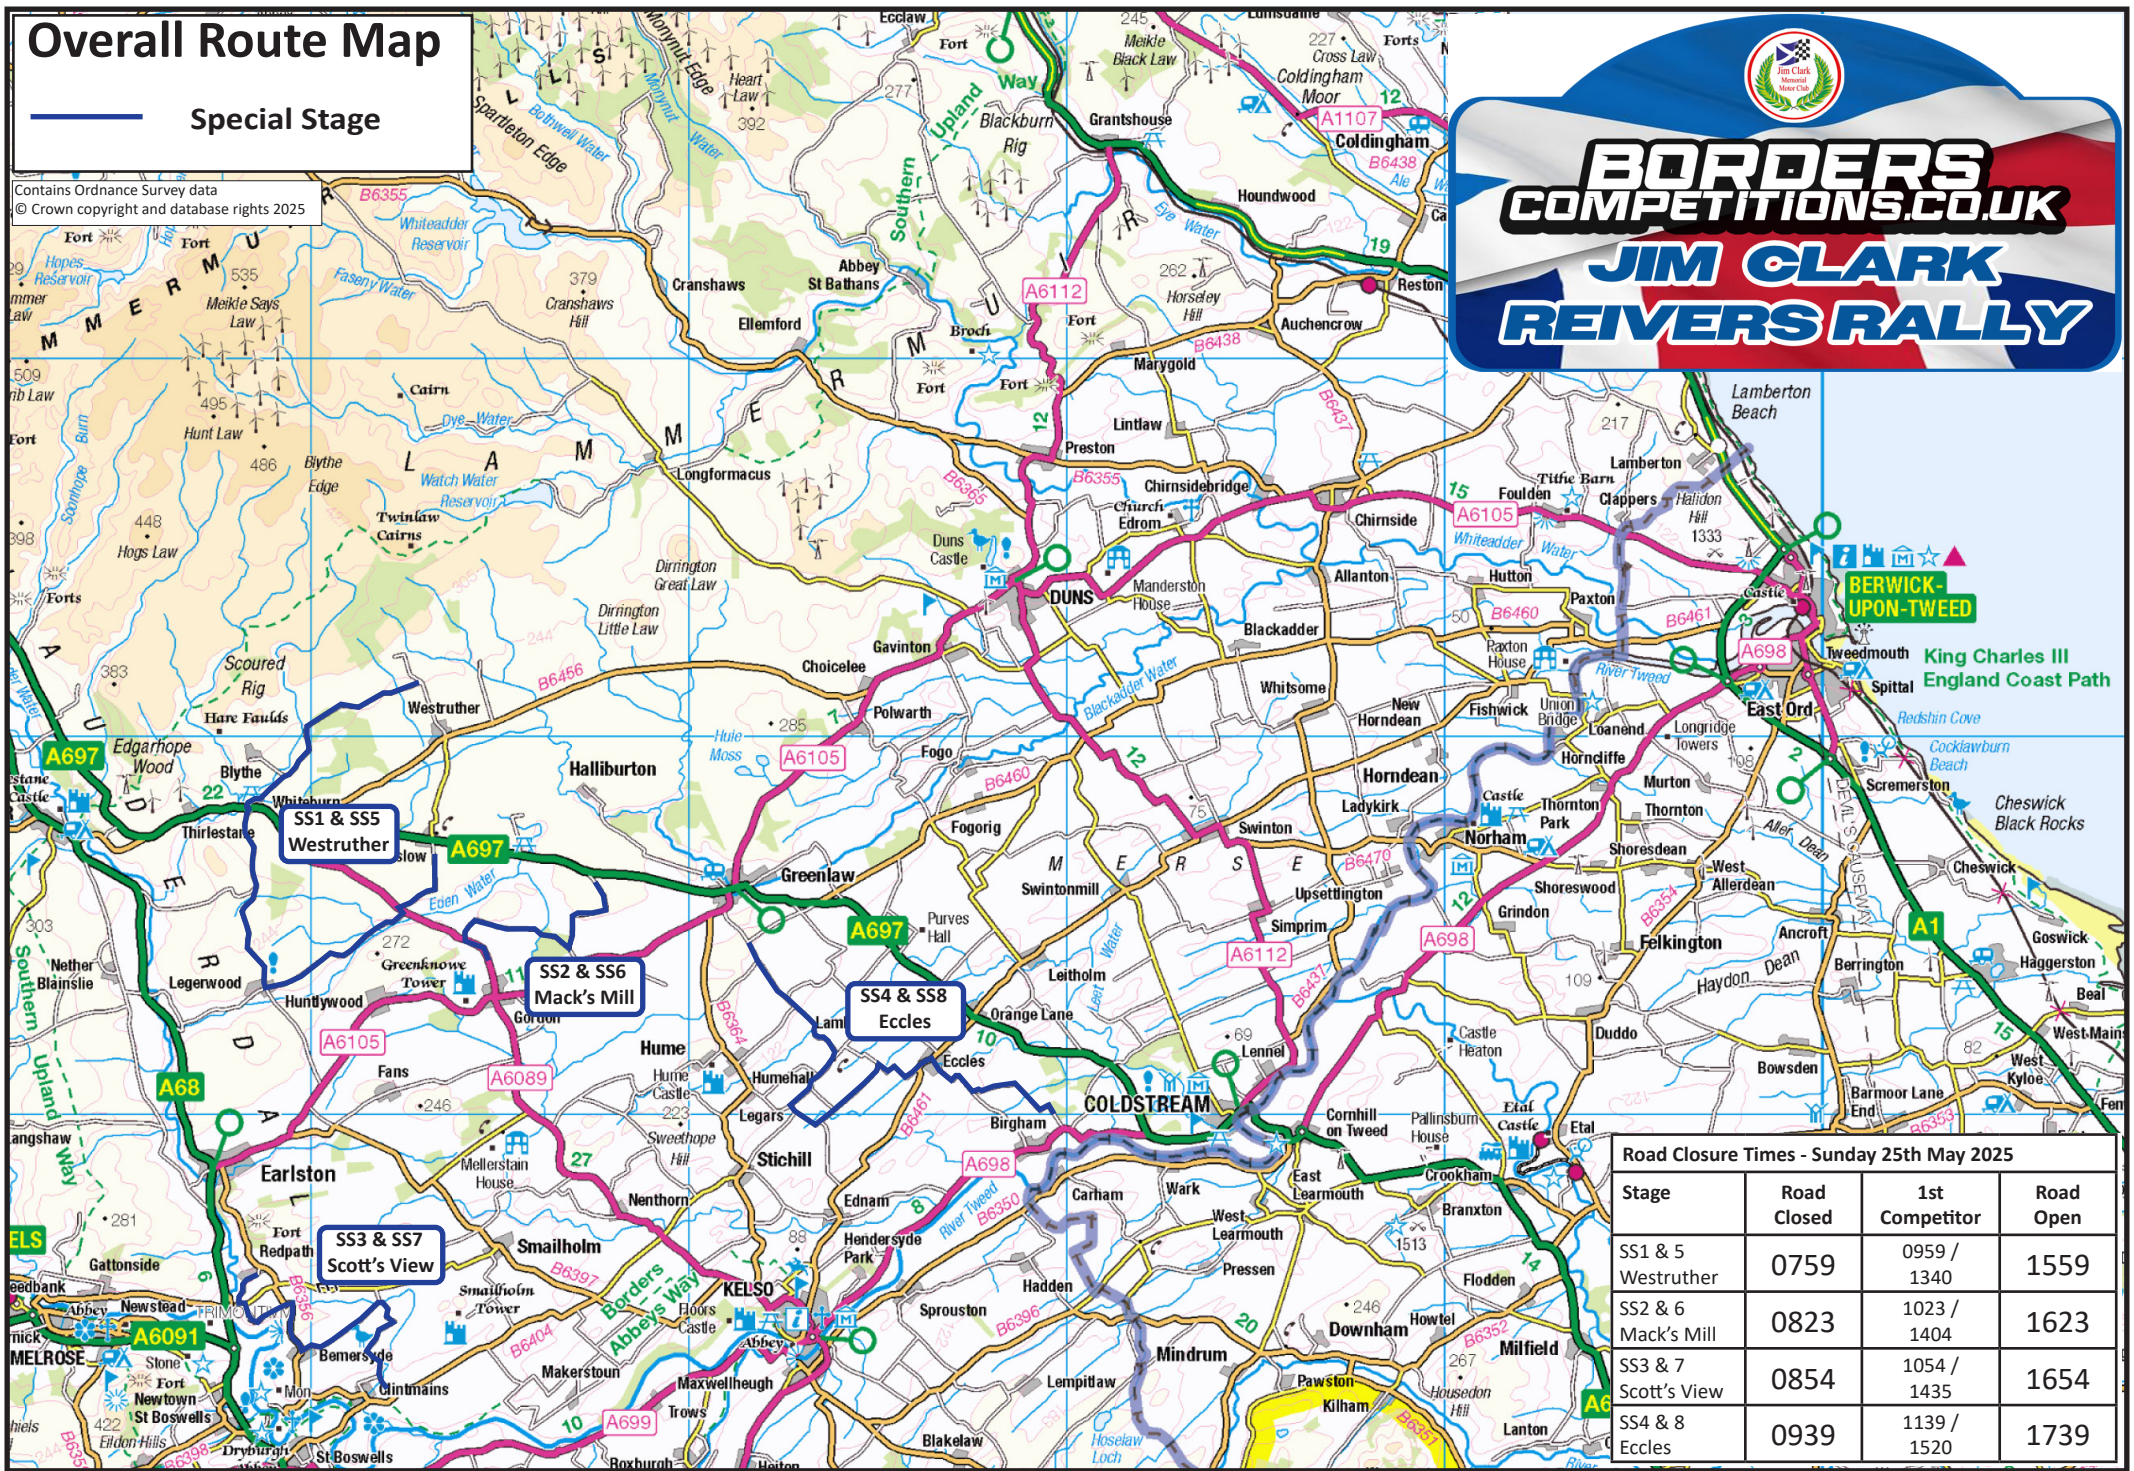

Overall Route Map

Special Stage

Contains Ordnance Survey data
© Crown copyright and database rights 2025

Road Closure Times - Friday 23rd May 2025			
Stage	Road Closed	1st Competitor	Road Open
Shakedown	0730	0830	1330
SS1 & 4 Langton Mill	1611	1811 / 2048	0011
SS2 & 5 Fogo	1623	1823 / 2100	0023
SS3 & 6 Bothwell	1725	1925 / 2202	0125

Overall Route Map

Special Stage

Contains Ordnance Survey data
© Crown copyright and database rights 2025

Road Closure Times - Saturday 24th May 2025

Stage	Road Closed	1st Competitor	Road Open
SS7 & 11 Langton Mill	0811	1011 / 1255	1611
SS8 & 12 Edrom	0828	1028 / 1312	1628
SS9 & 13 Blackadder	0855	1055 / 1339	1655
SS10 & 14 Polwarth	0932	1132 / 1416	1732

Overall Route Map

Special Stage

Contains Ordnance Survey data
© Crown copyright and database rights 2025

**BORDERS
COMPETITIONS.CO.UK**
**JIM CLARK
REIVERS RALLY**

Road Closure Times - Sunday 25th May 2025			
Stage	Road Closed	1st Competitor	Road Open
SS1 & 5 Westruther	0759	0959 / 1340	1559
SS2 & 6 Mack's Mill	0823	1023 / 1404	1623
SS3 & 7 Scott's View	0854	1054 / 1435	1654
SS4 & 8 Eccles	0939	1139 / 1520	1739