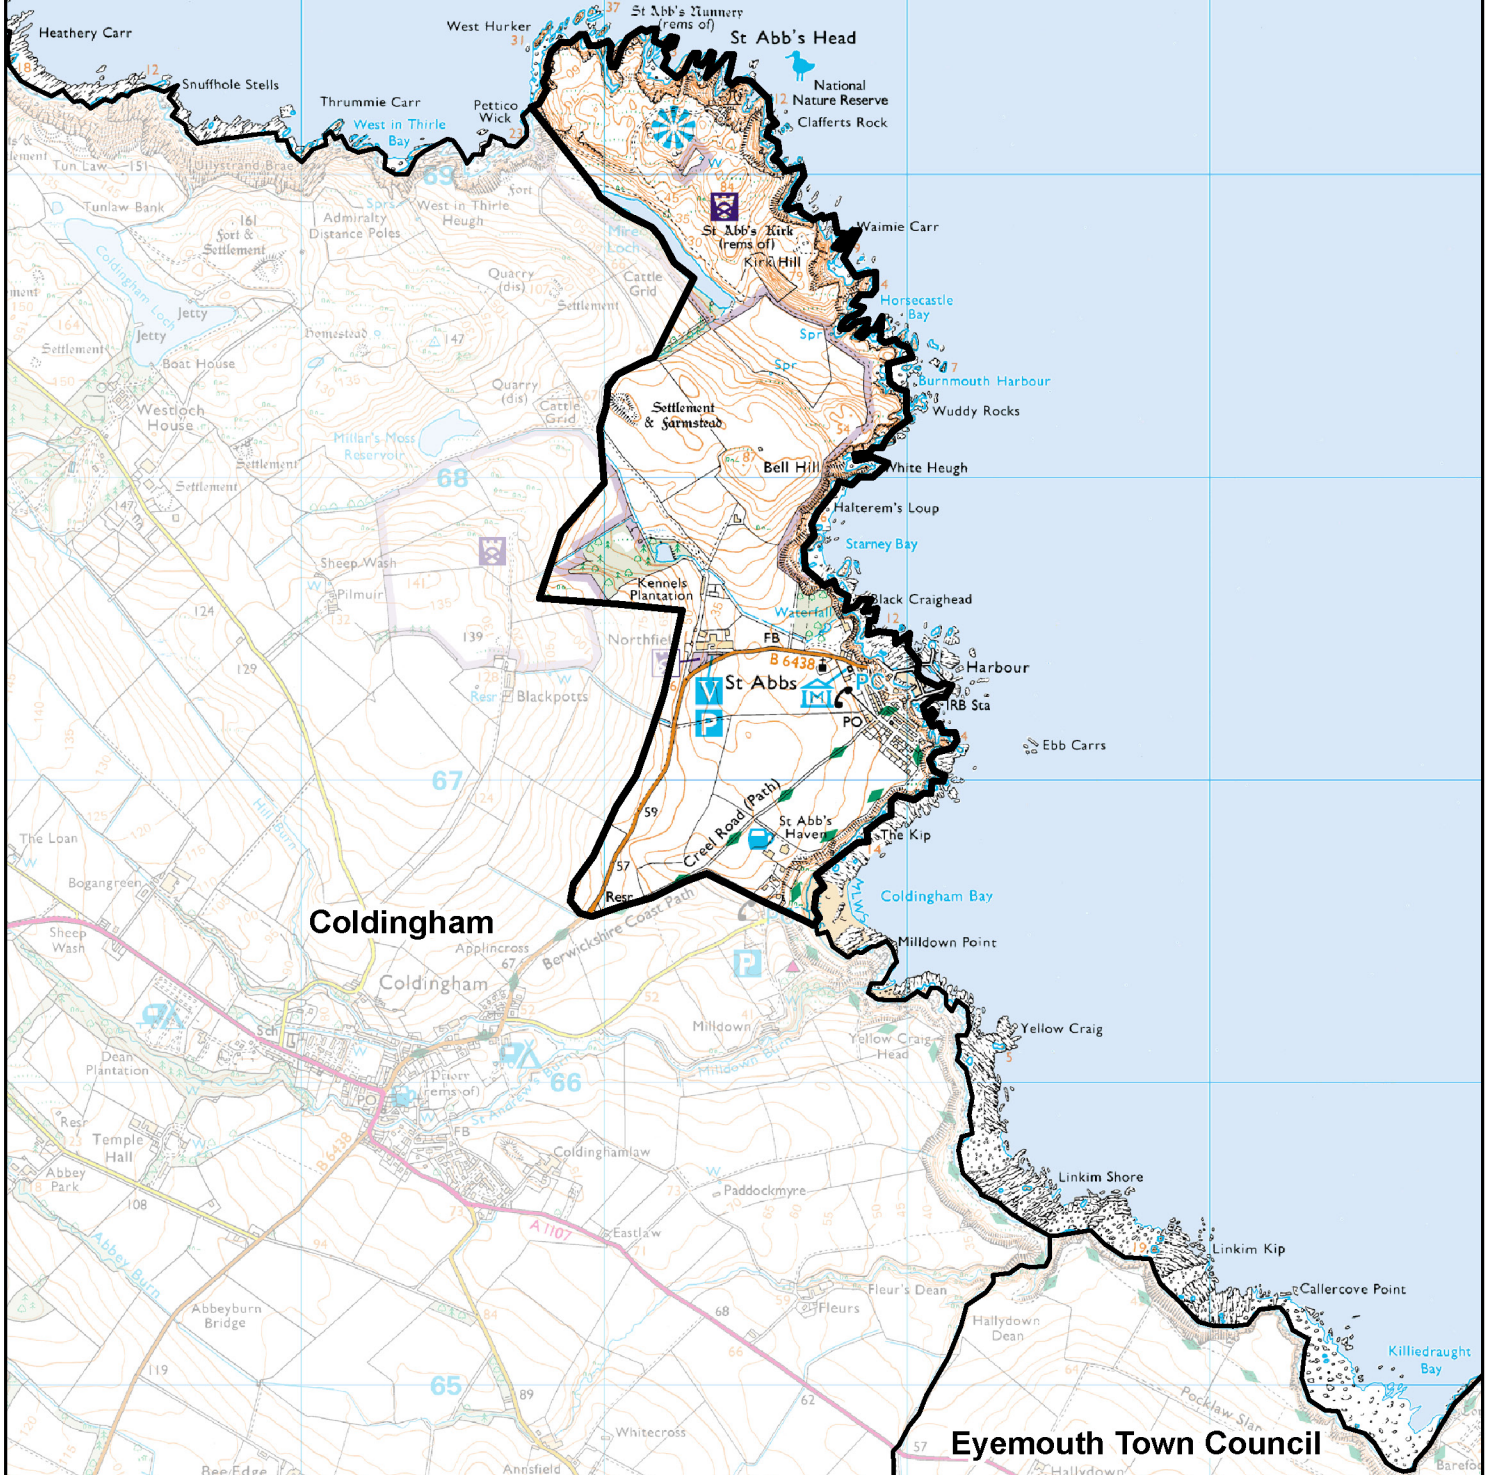

1:25,000

St. Abbs Community Council

© Crown copyright and database right 2010. All rights reserved. Ordnance Survey Licence number 100023423. A4. IST ID: 121557

EYEMOUTH