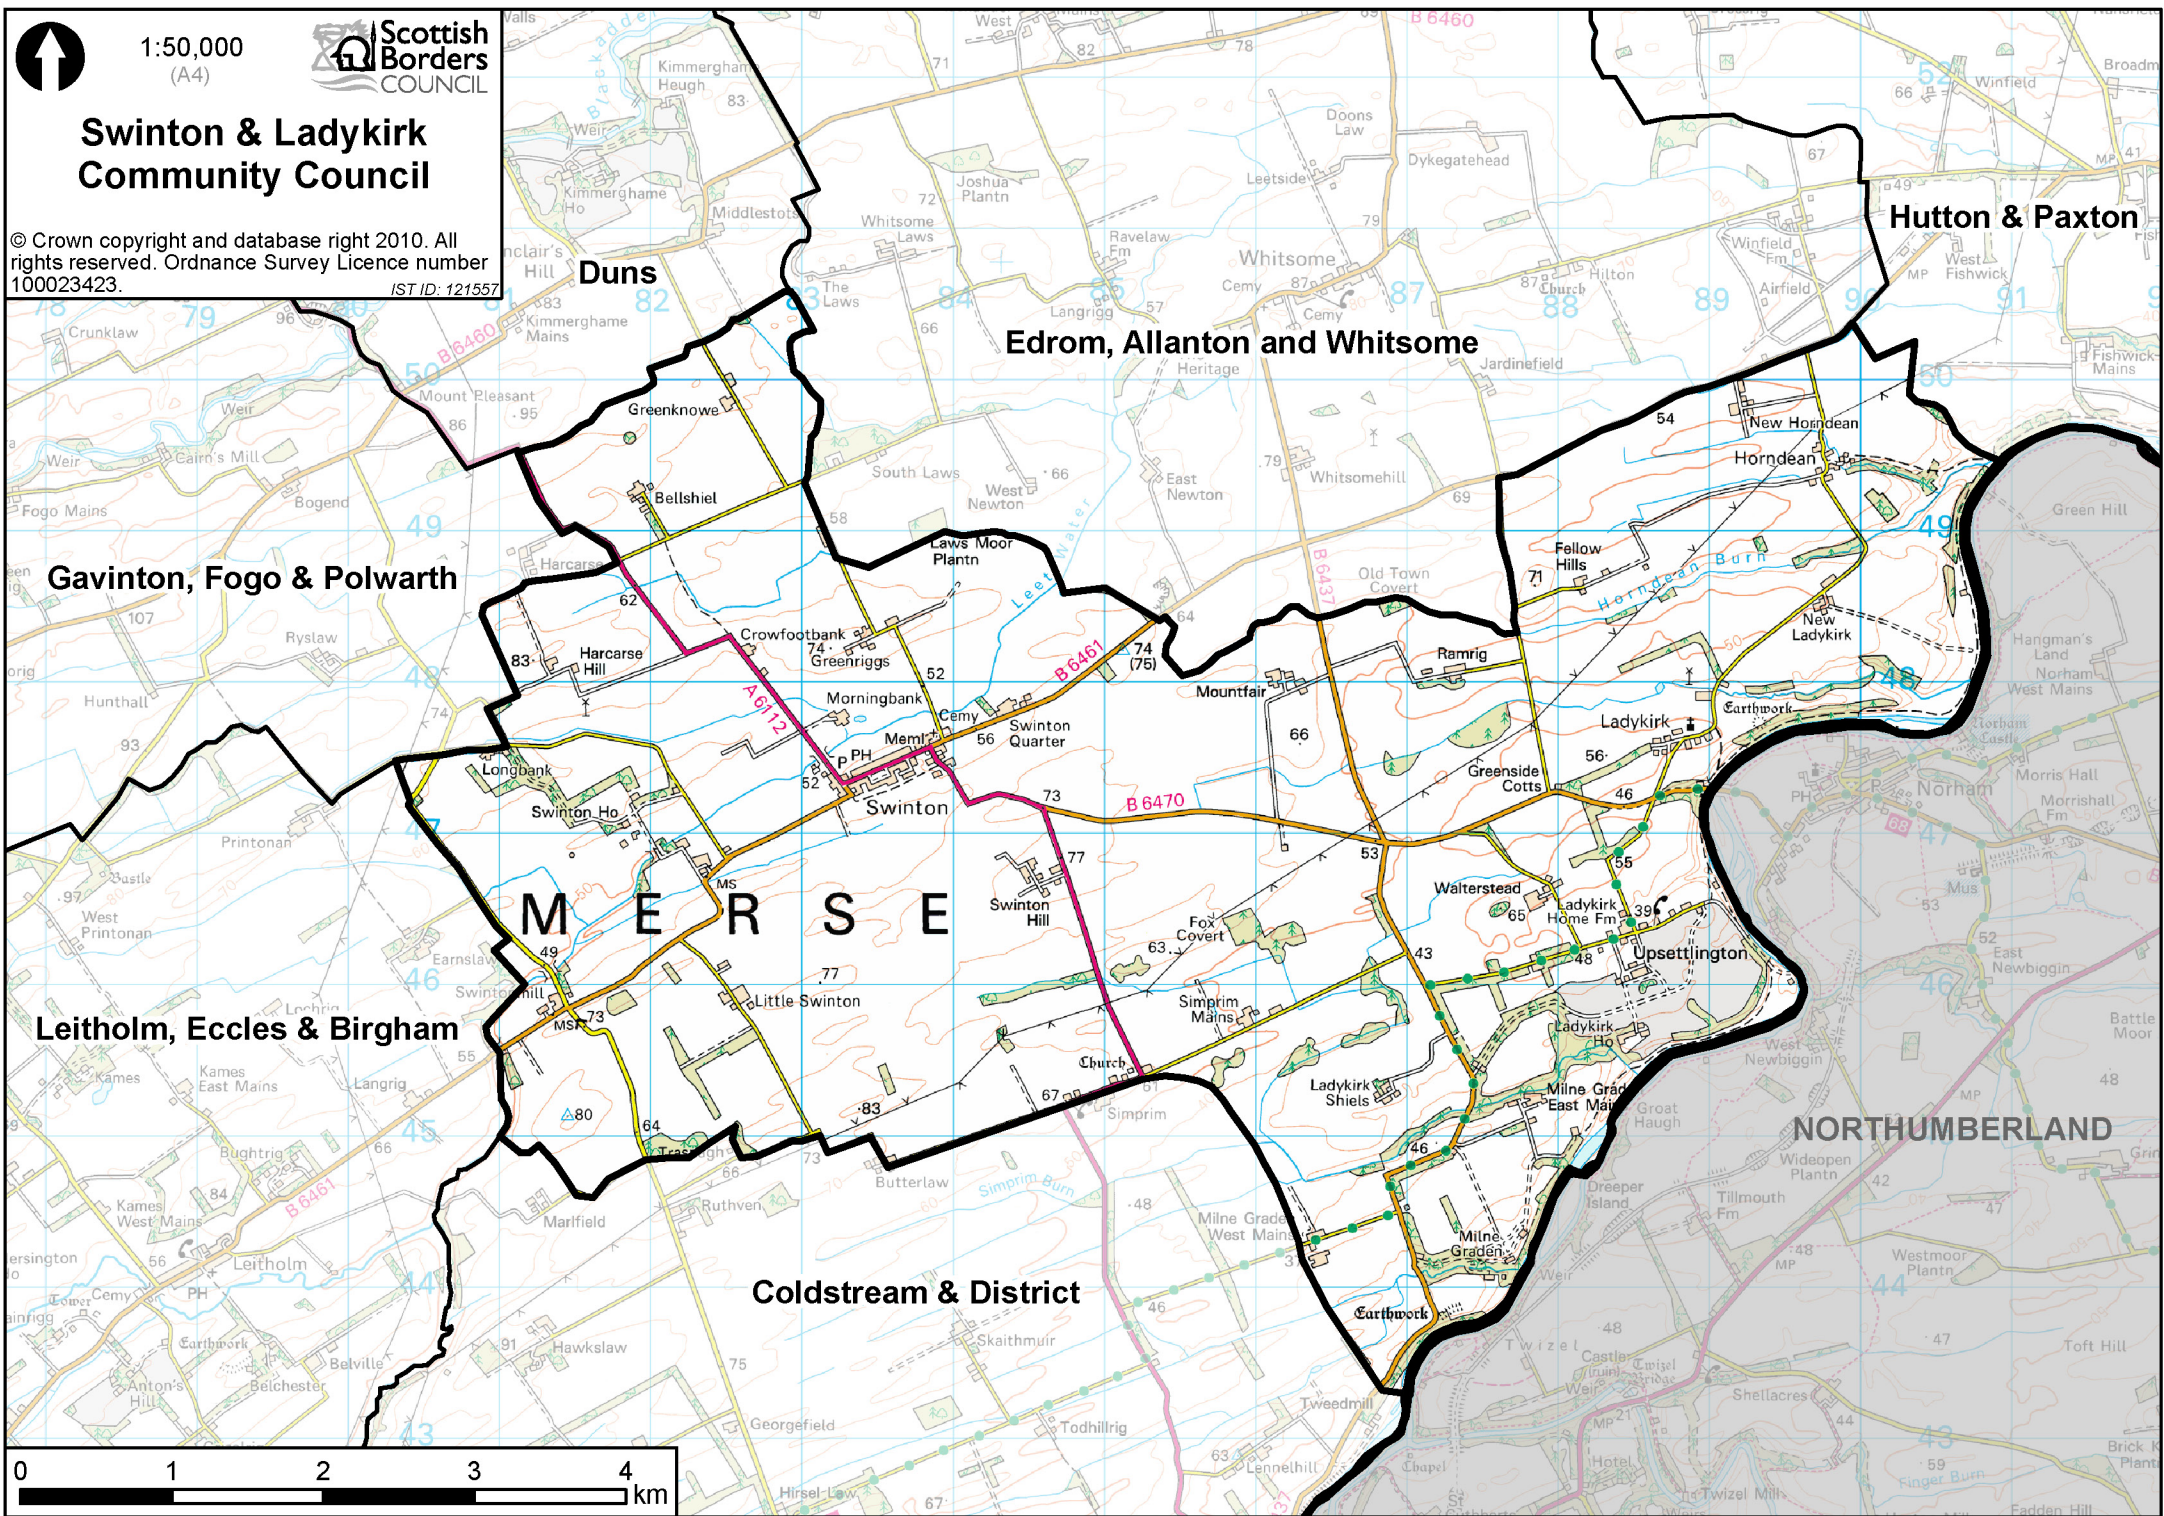

1:50,000
(A4)

Swinton & Ladykirk Community Council

© Crown copyright and database right 2010. All rights reserved. Ordnance Survey Licence number 100023423. IST ID: 121557

Duns

Edrom, Allanton and Whitsome

Hutton & Paxton

Gavinton, Fogo & Polwarth

M E R S E

Leitholm, Eccles & Birgham

Coldstream & District

NORTHUMBERLAND