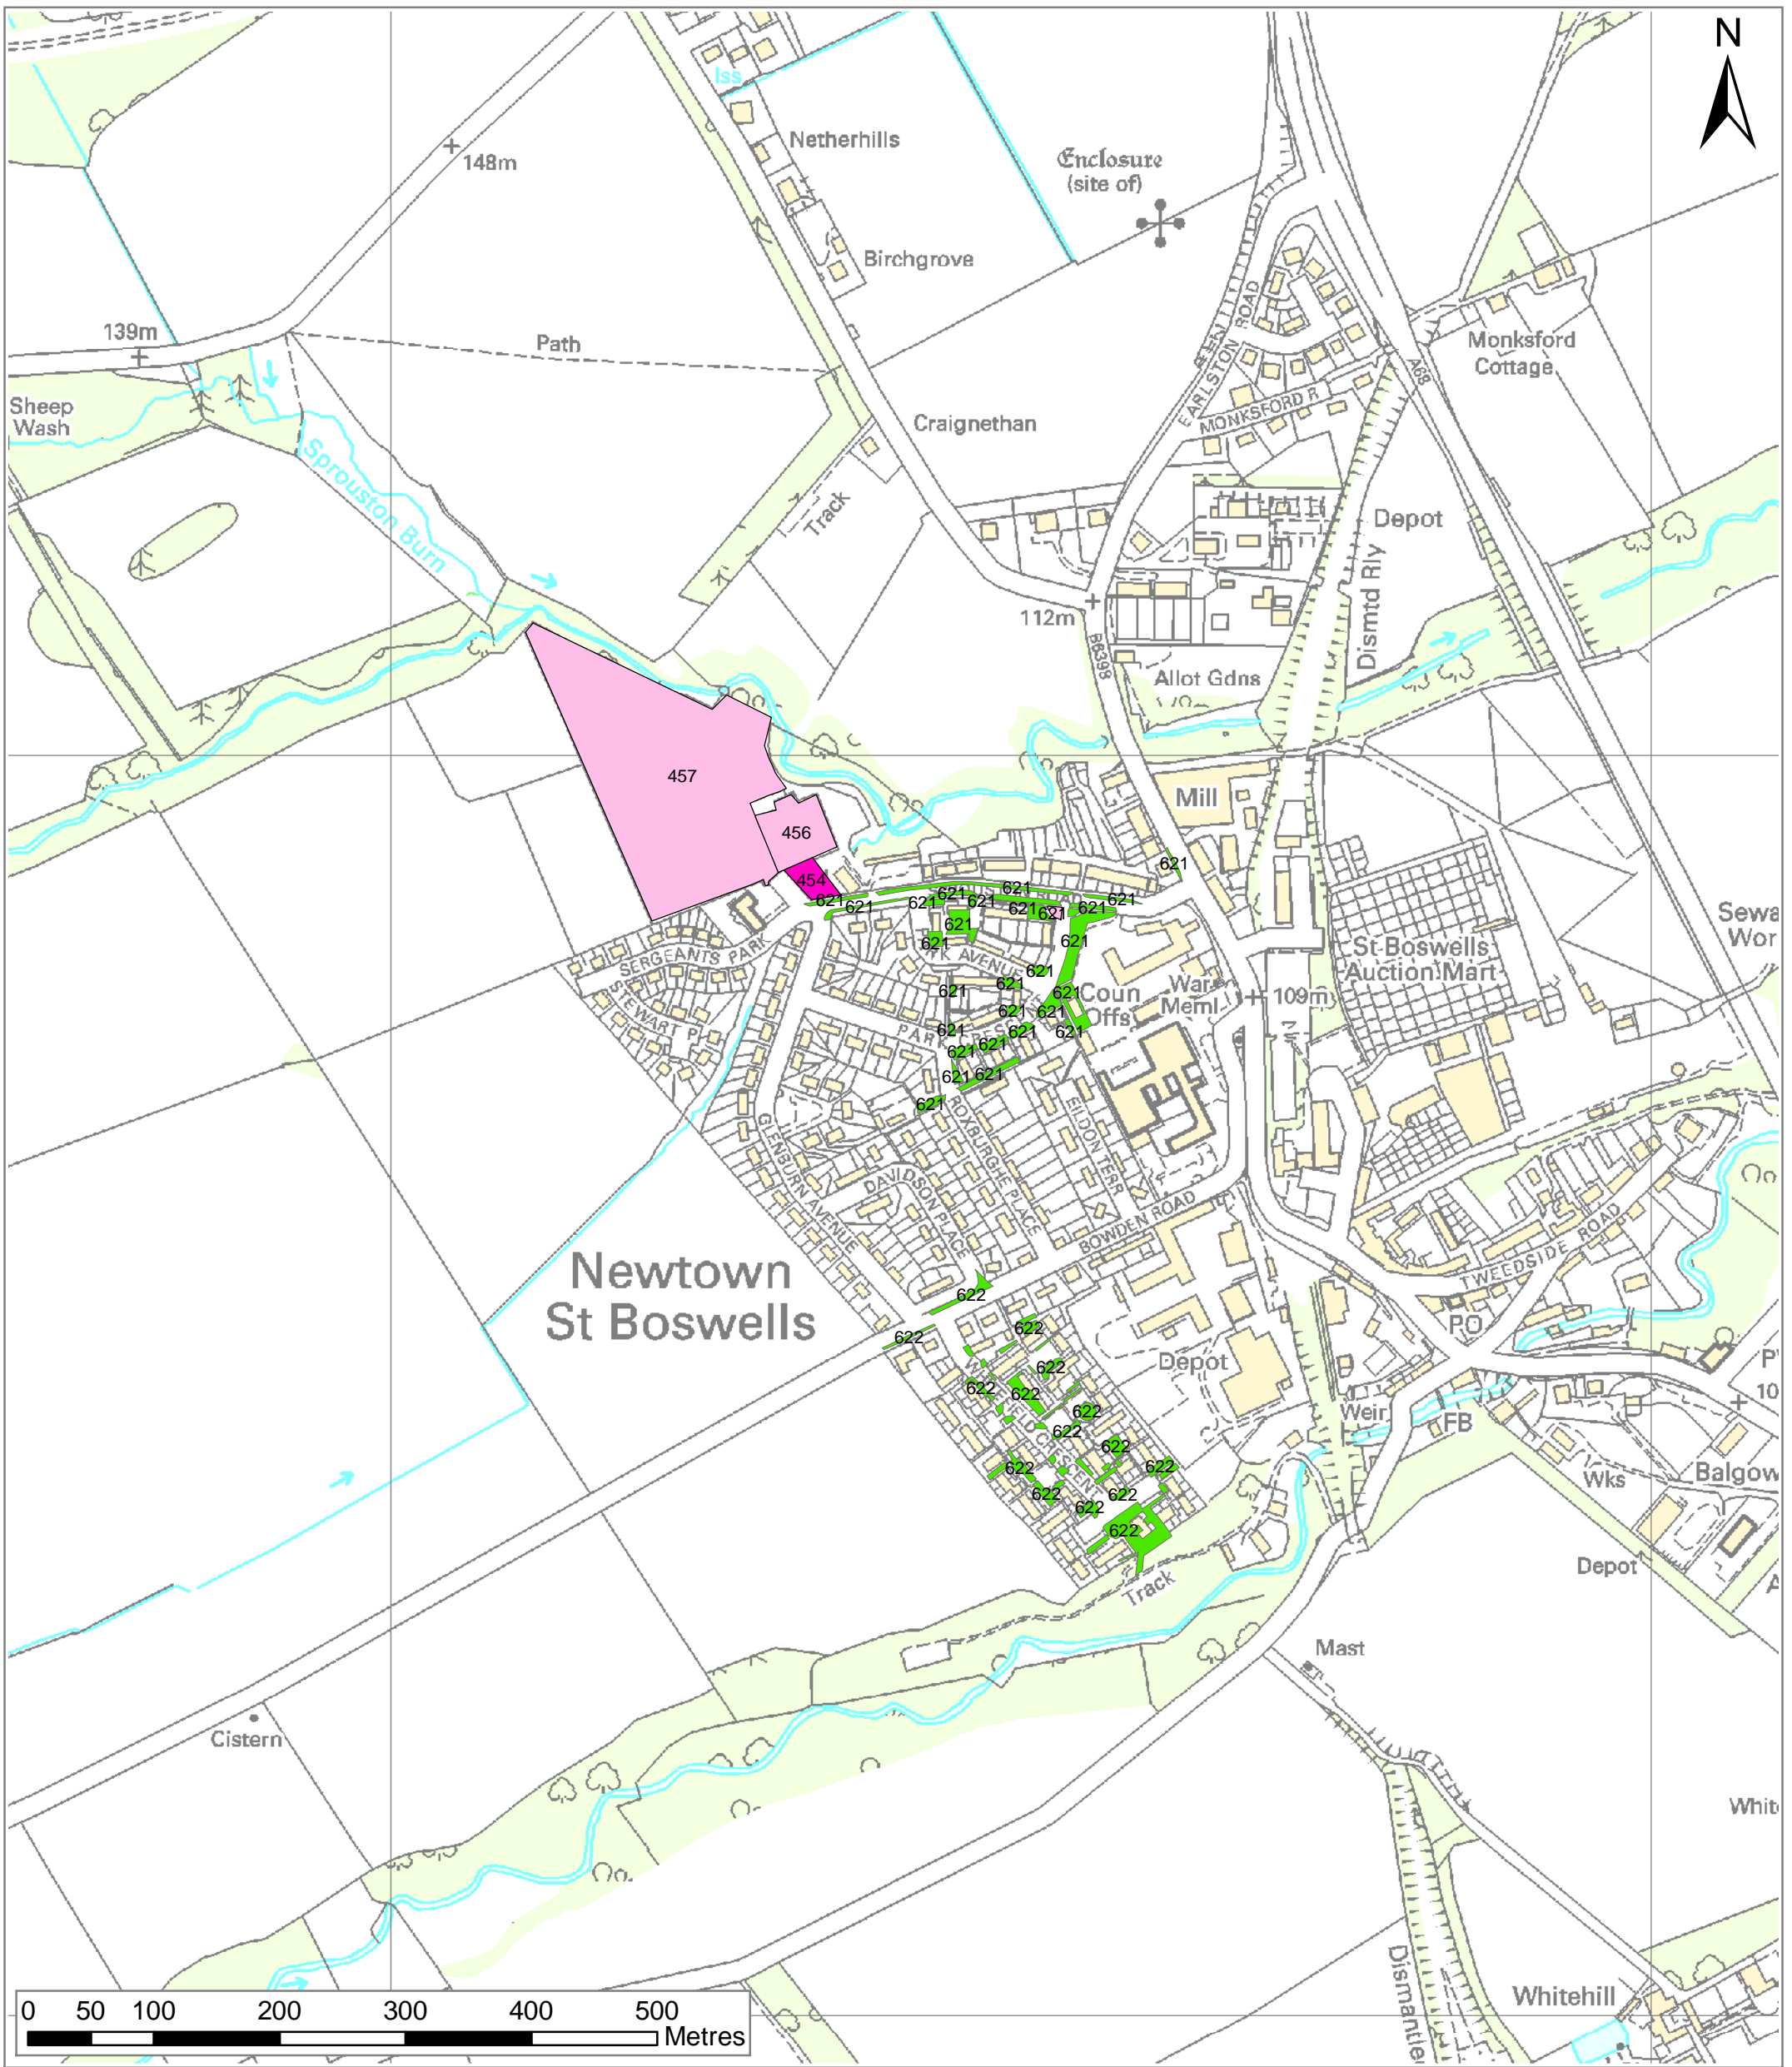

Scottish Borders Open Space Audit Newtown St Boswells

Allotments and Community Gardens	Education
Amenity Green Space	Green Corridors
Churchyards and Cemeteries	Natural Green Space
Civic Space	Outdoor Sports Facilities
Children and Young Peoples Facilities	Parks and Gardens