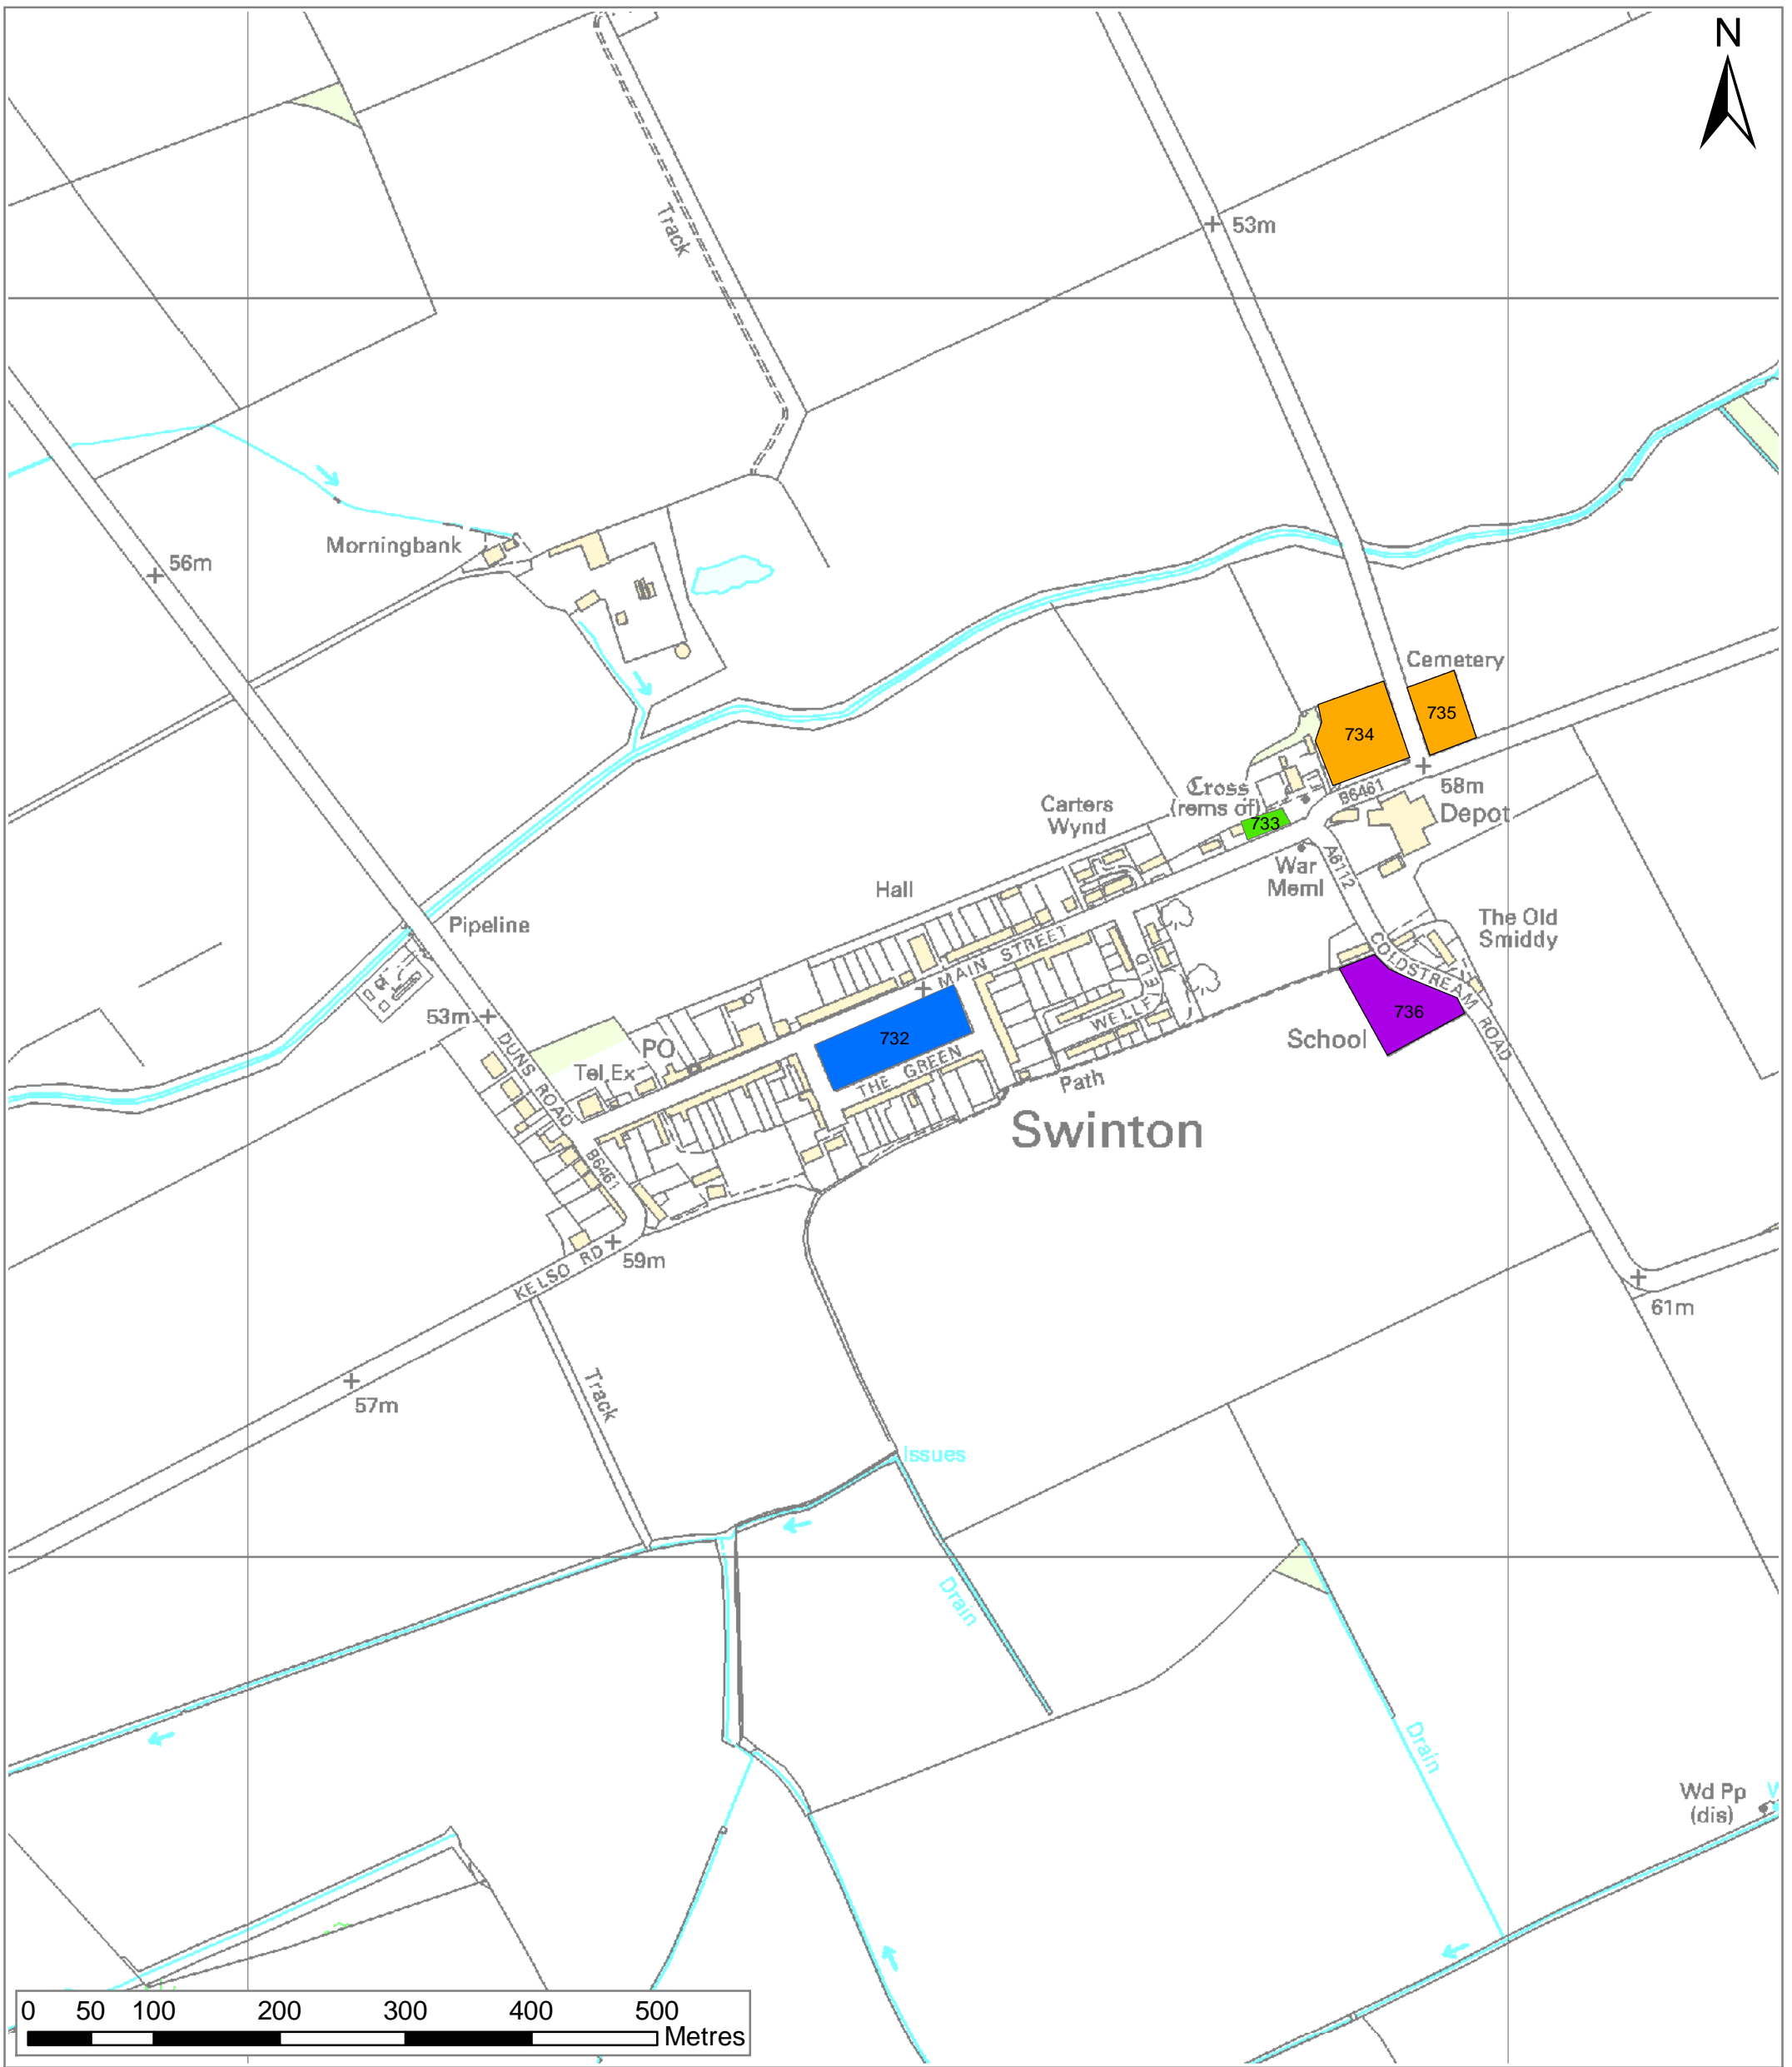

Scottish Borders Open Space Audit Swinton

Allotments and Community Gardens	Education
Amenity Green Space	Green Corridors
Churchyards and Cemeteries	Natural Green Space
Civic Space	Outdoor Sports Facilities
Children and Young Peoples Facilities	Parks and Gardens