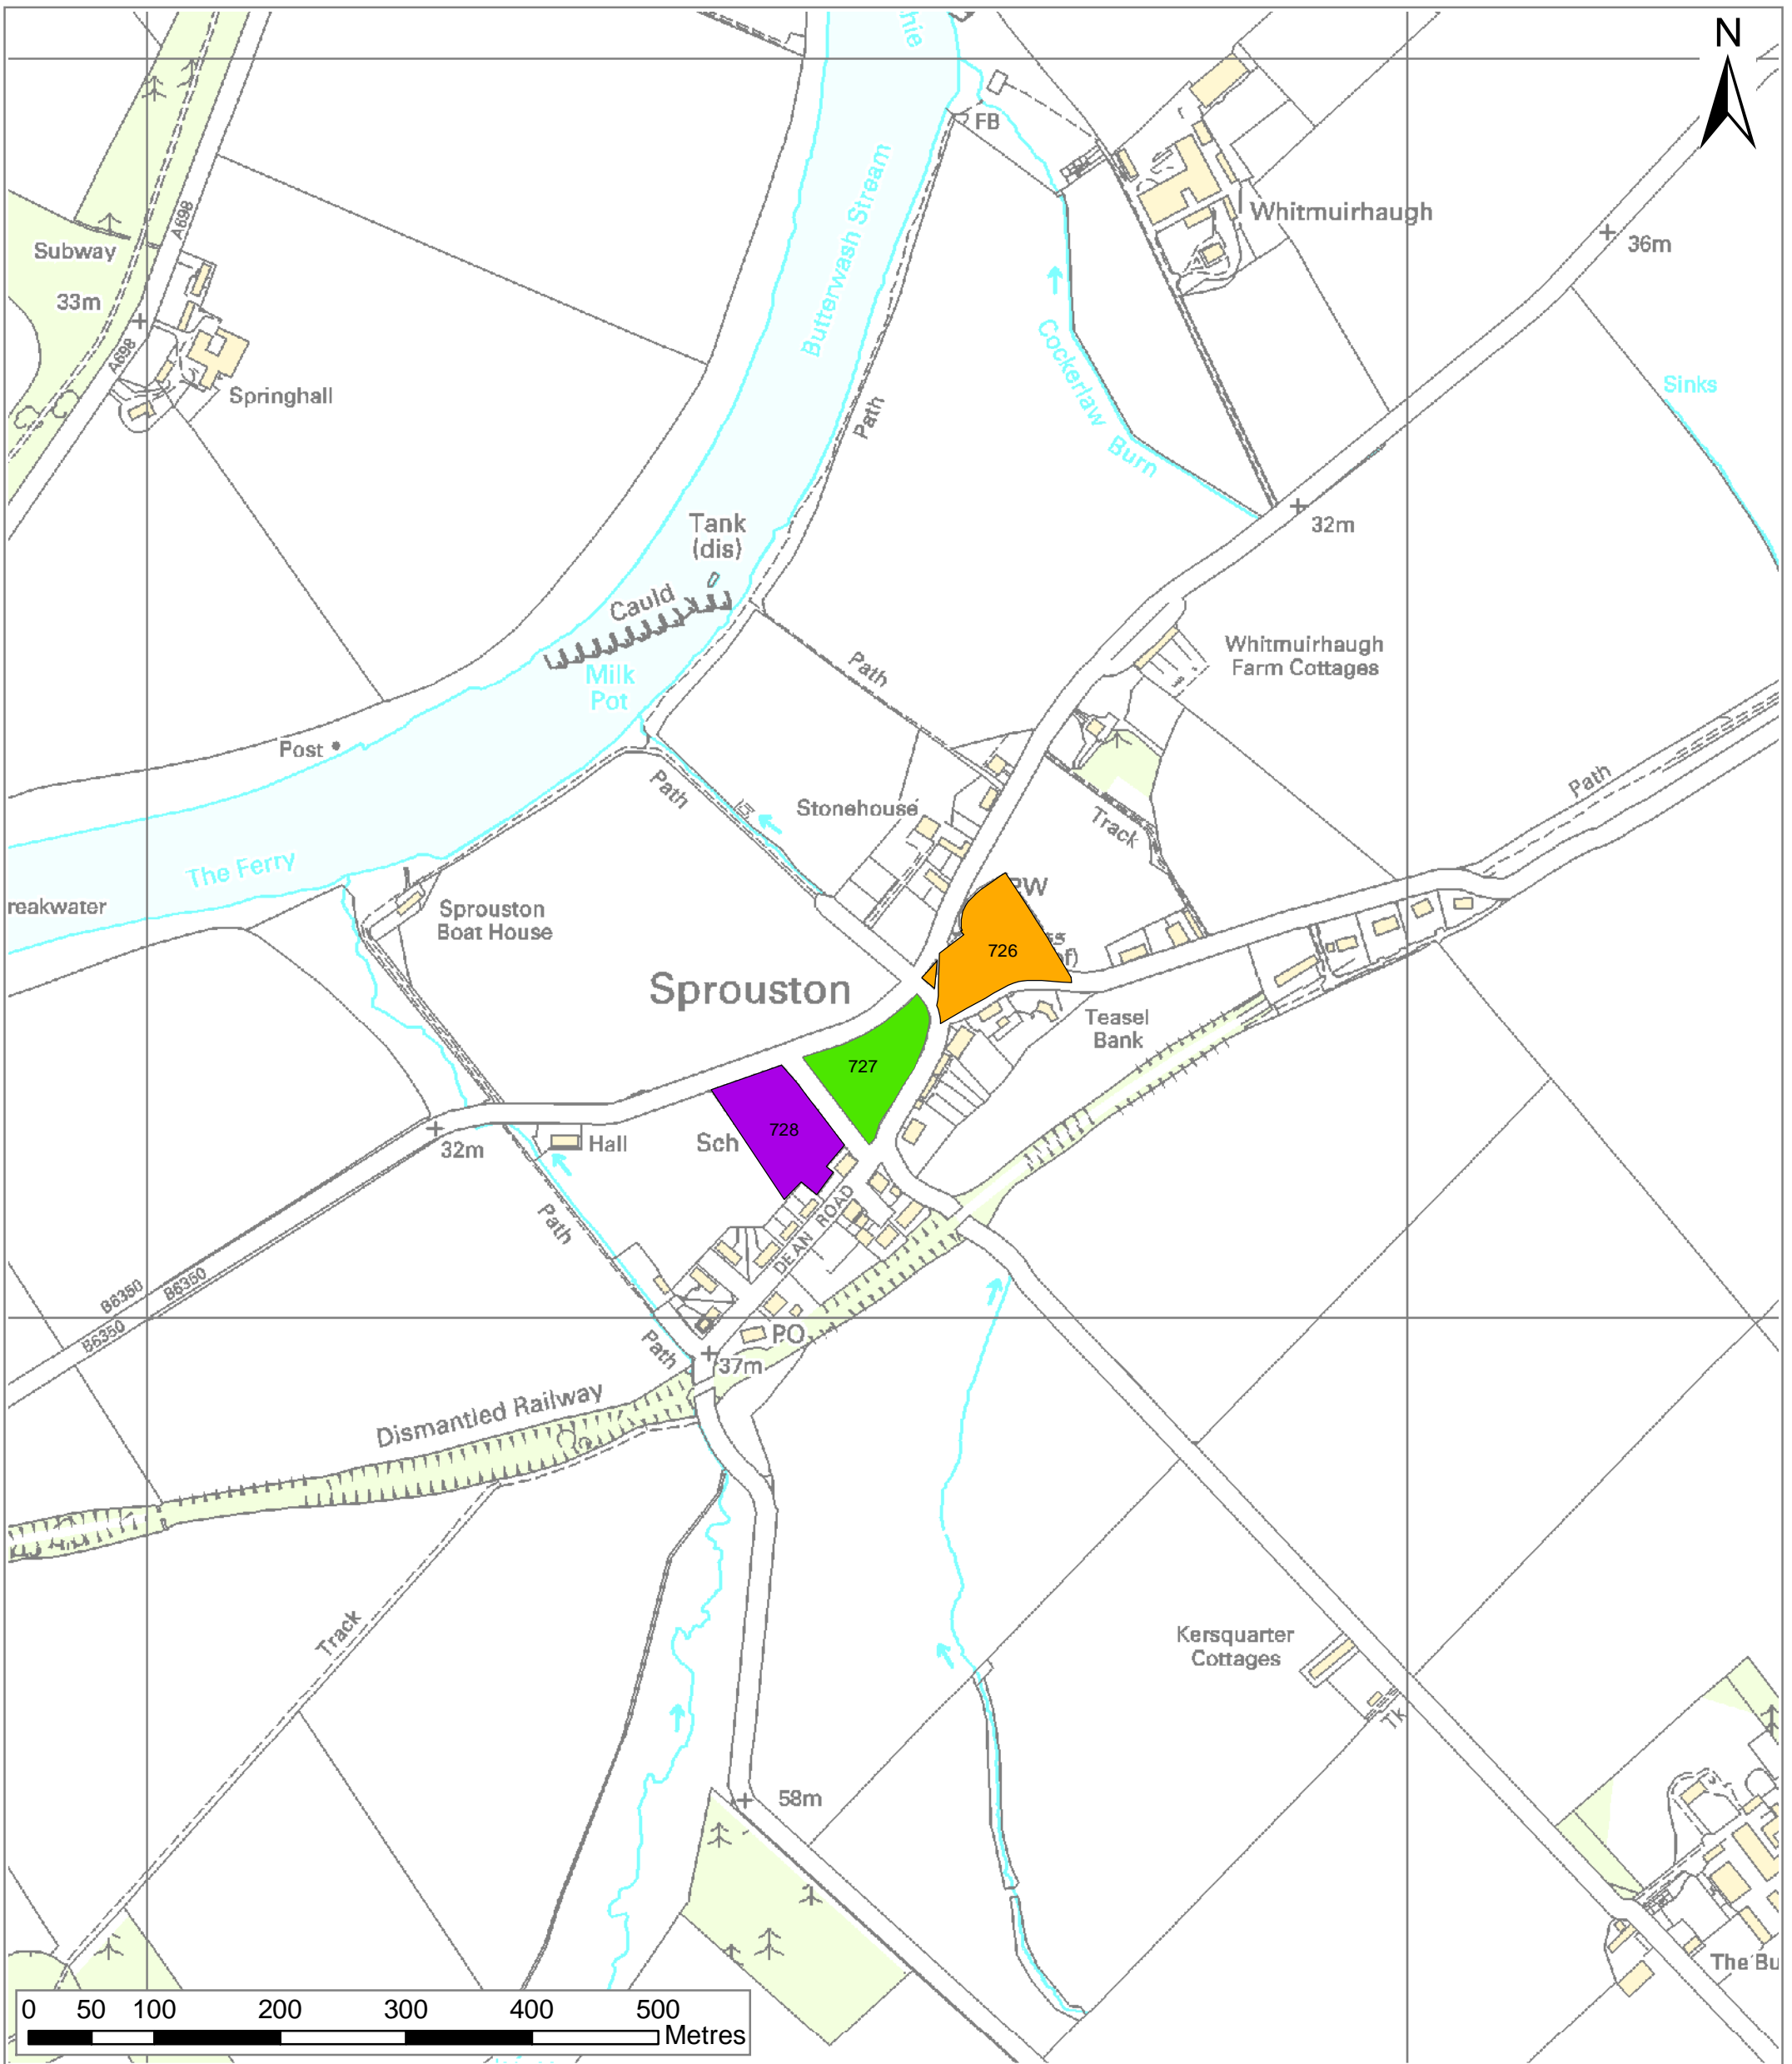

Scottish Borders Open Space Audit Sprouston

Allotments and Community Gardens	Education
Amenity Green Space	Green Corridors
Churchyards and Cemeteries	Natural Green Space
Civic Space	Outdoor Sports Facilities
Children and Young Peoples Facilities	Parks and Gardens

Reproduced by permission of Ordnance Survey on behalf of HMSO.
© Crown copyright and database right 2009.
All rights reserved.
Ordnance Survey Licence number 100023423.