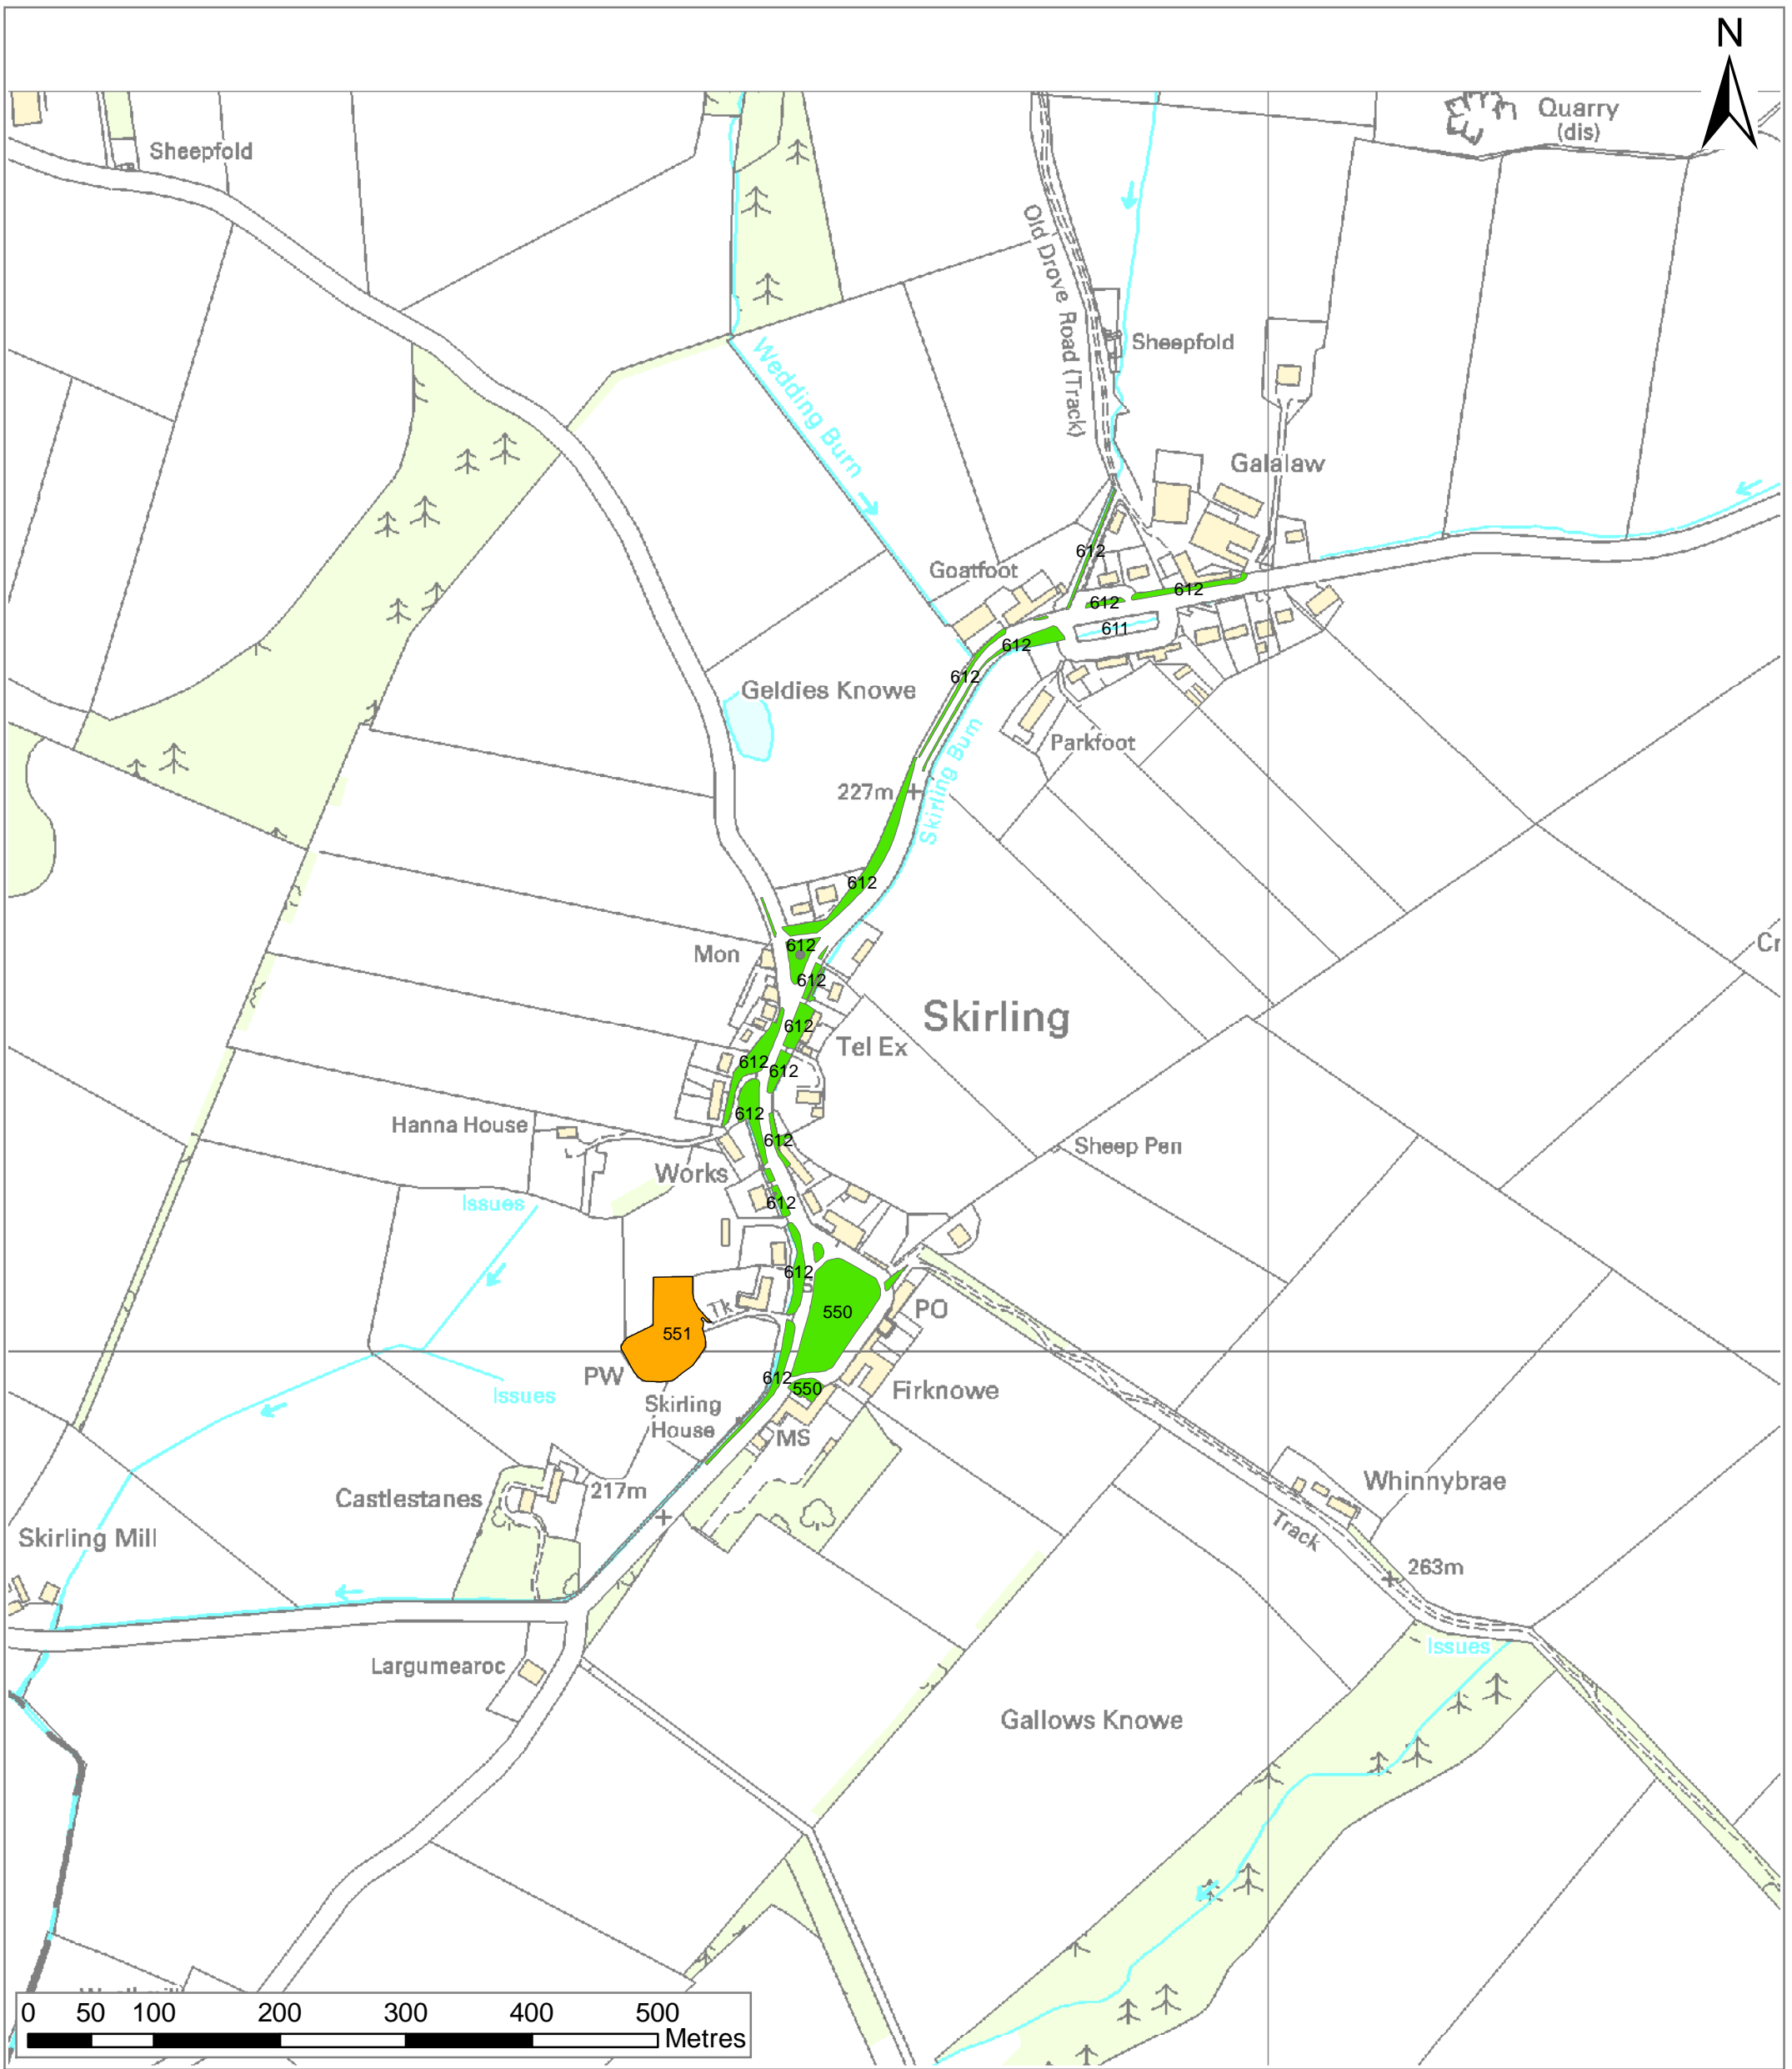

Scottish Borders Open Space Audit Skirling

Allotments and Community Gardens	Education
Amenity Green Space	Green Corridors
Churchyards and Cemeteries	Natural Green Space
Civic Space	Outdoor Sports Facilities
Children and Young Peoples Facilities	Parks and Gardens