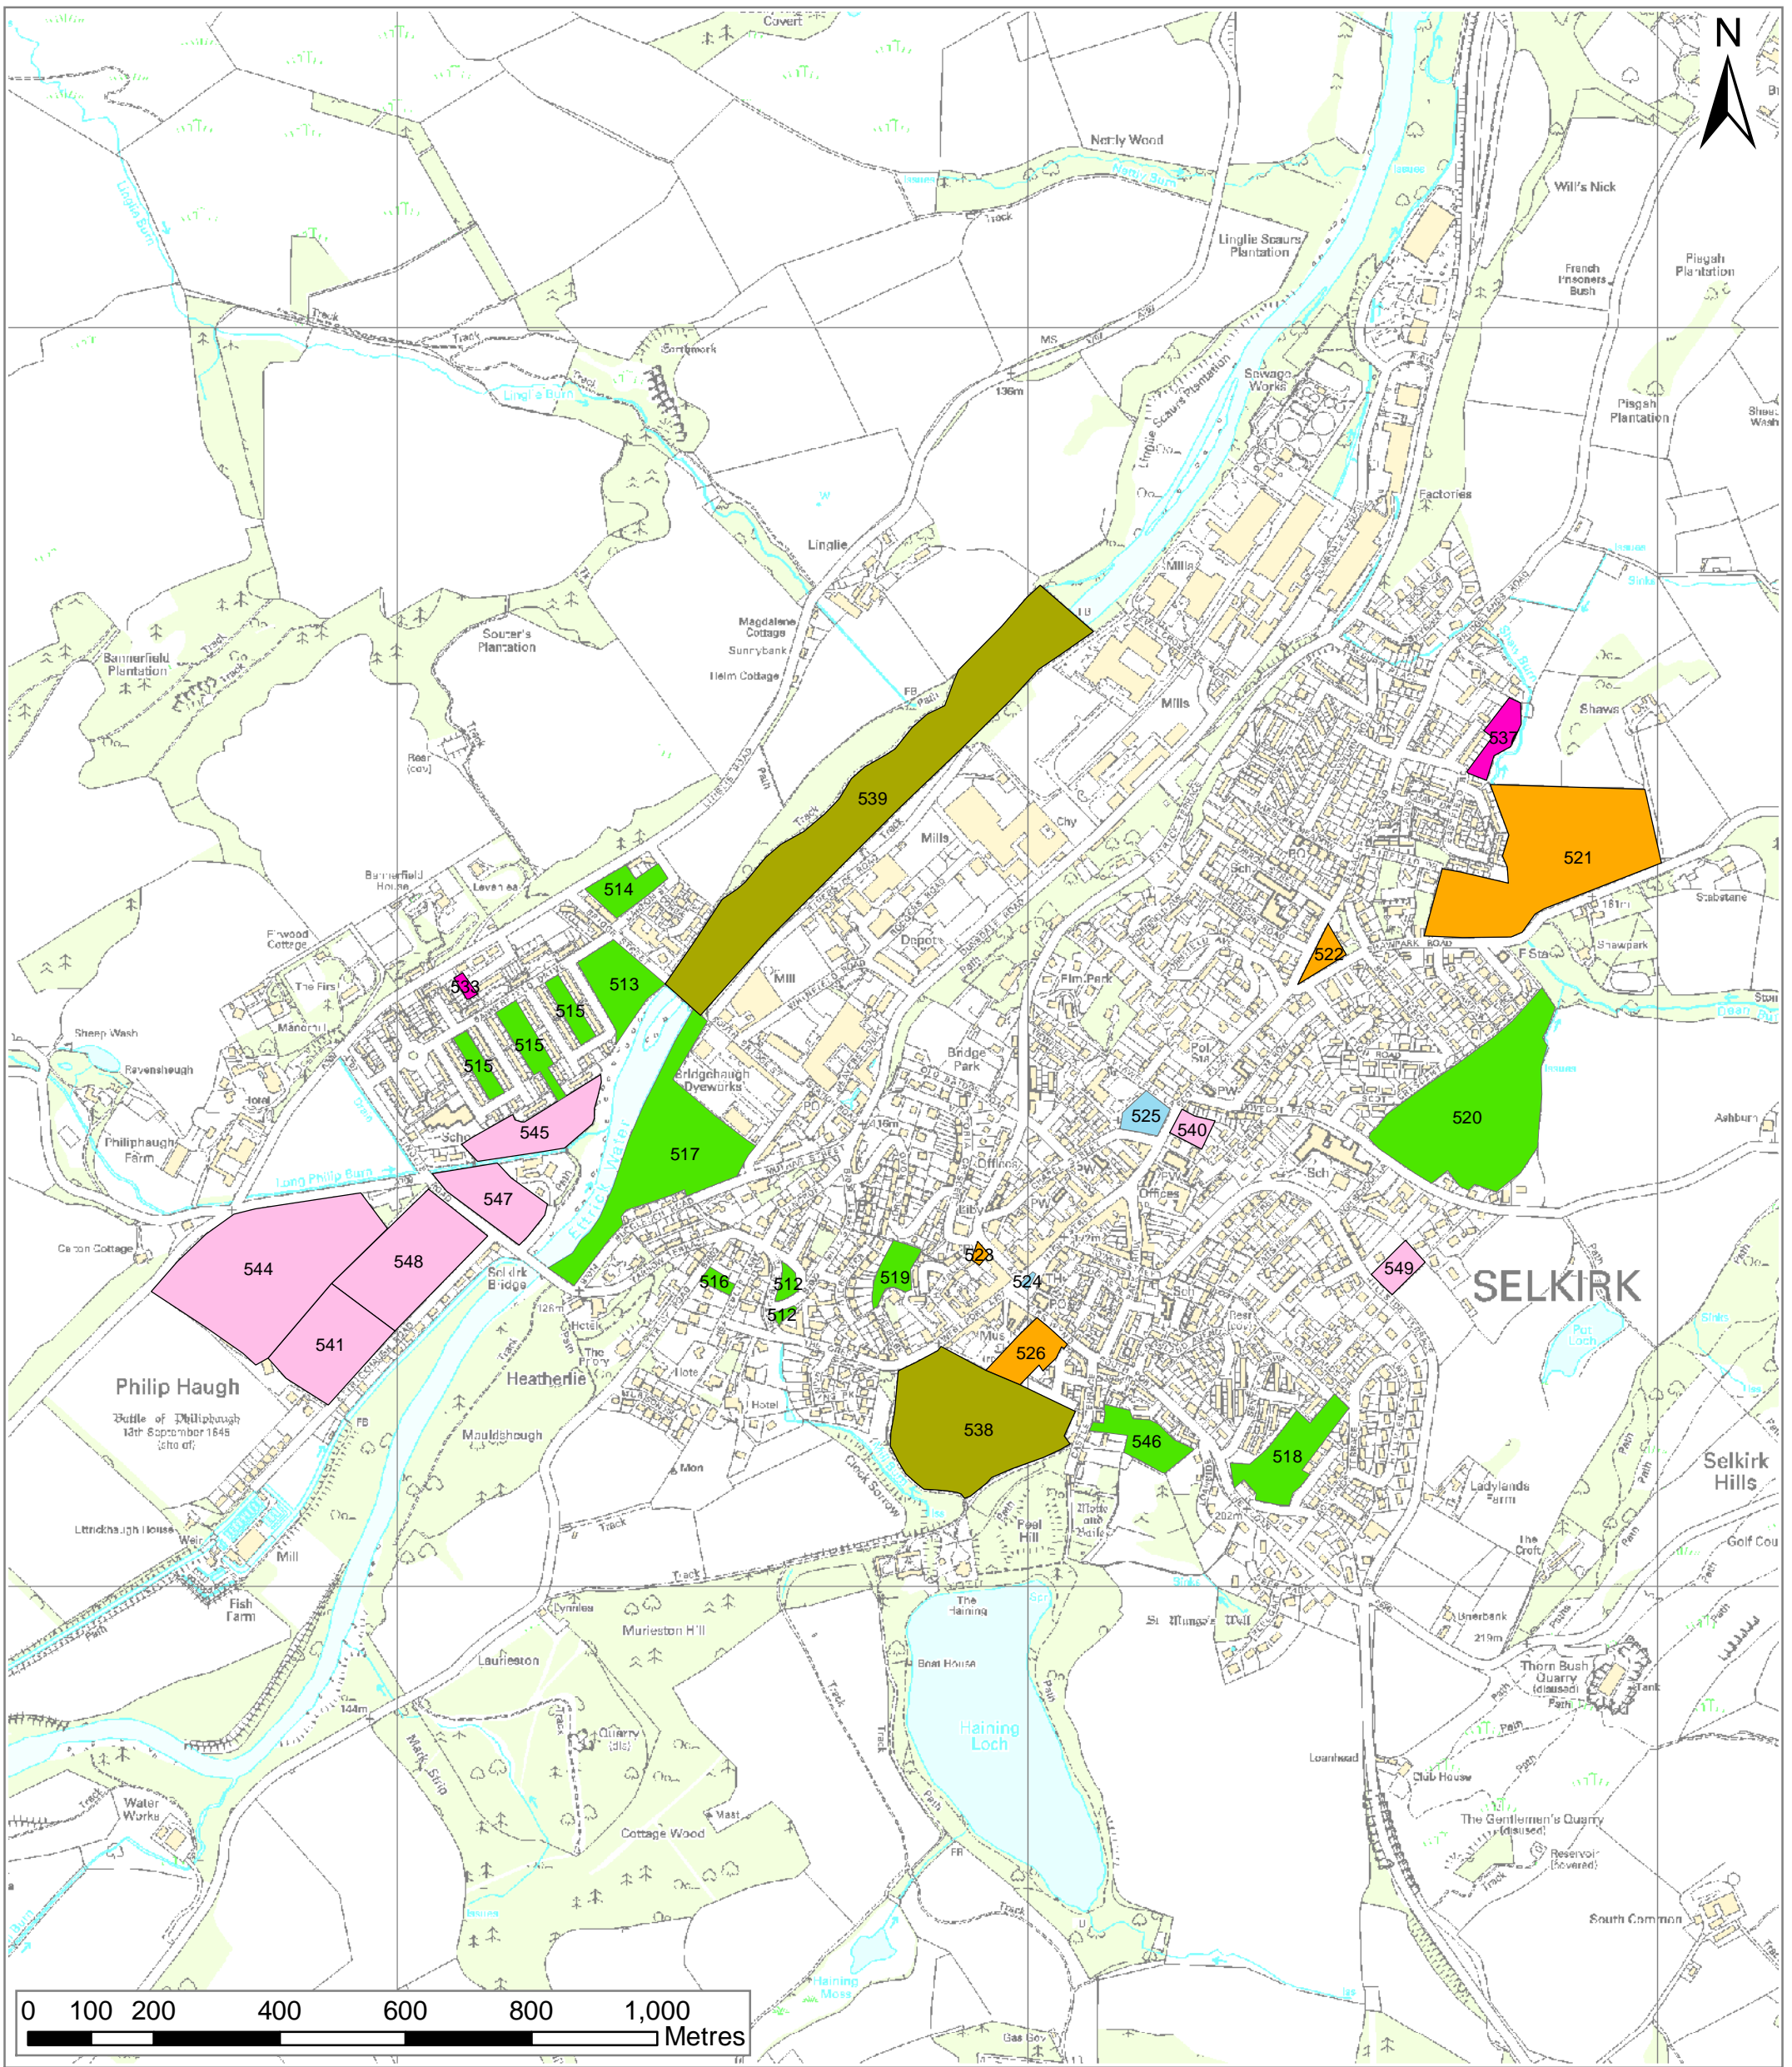

Scottish Borders Open Space Audit Selkirk

Allotments and Community Gardens	Education
Amenity Green Space	Green Corridors
Churchyards and Cemeteries	Natural Green Space
Civic Space	Outdoor Sports Facilities
Children and Young Peoples Facilities	Parks and Gardens