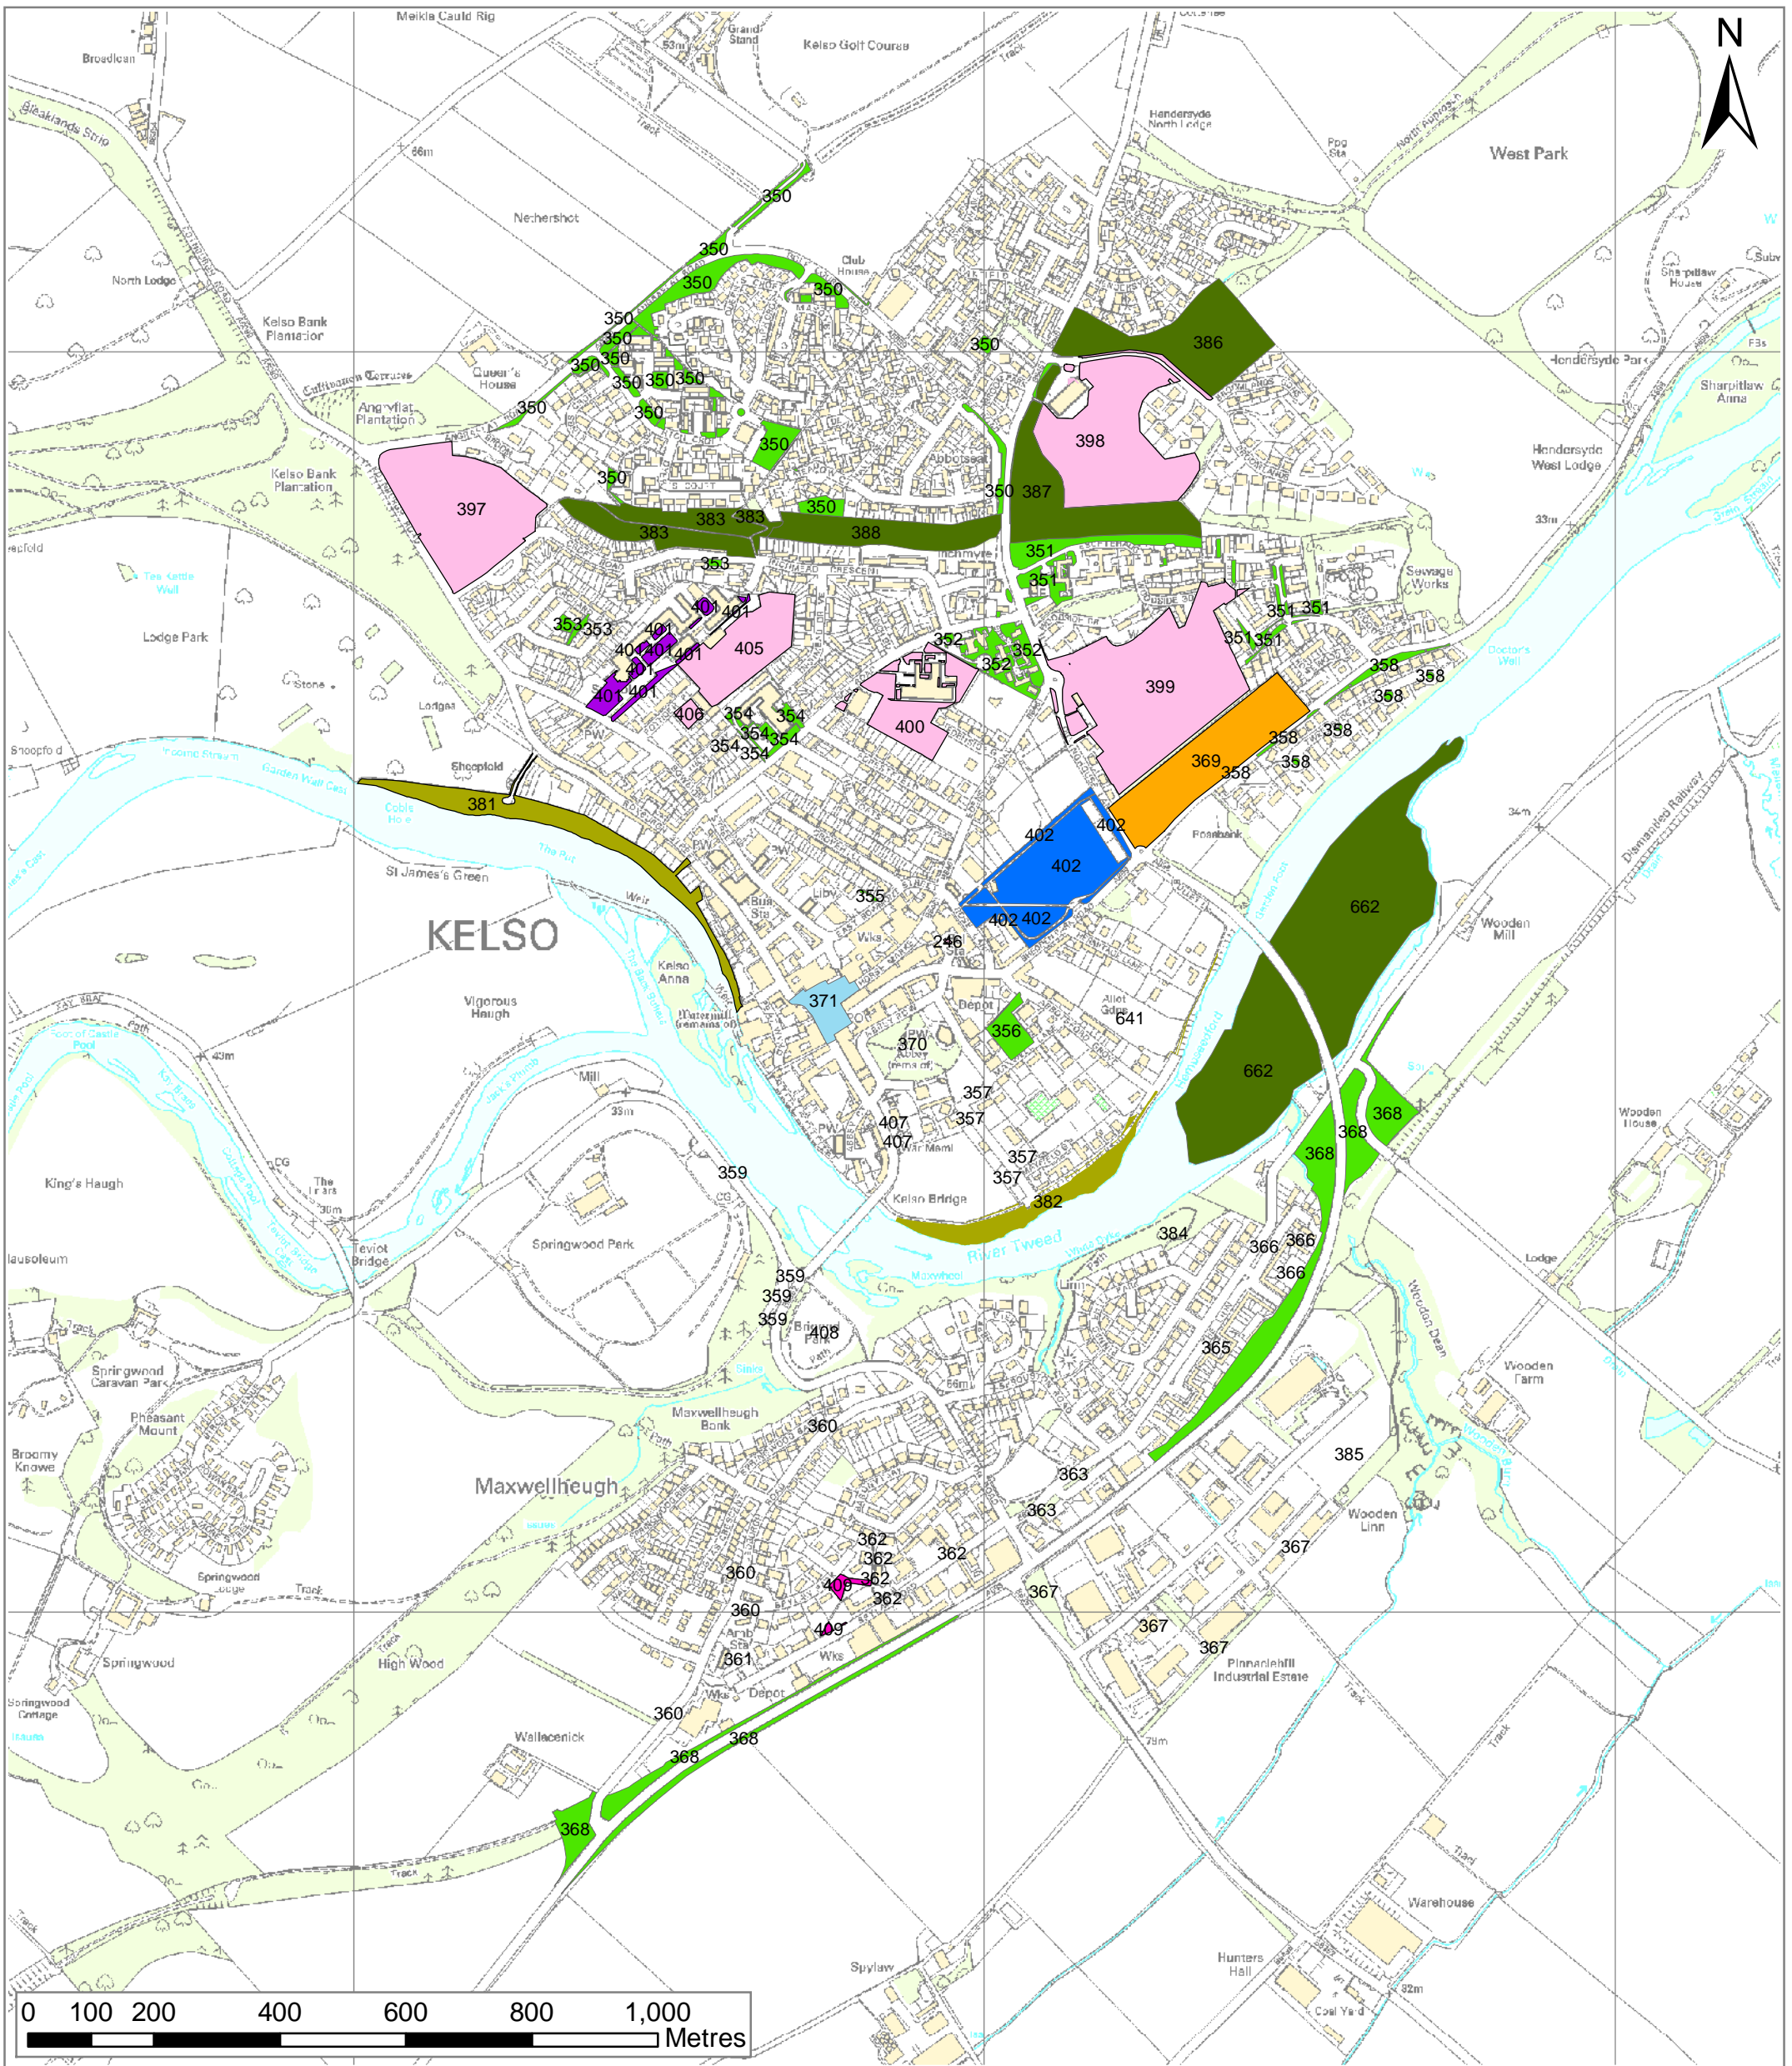

Scottish Borders Open Space Audit Kelso

Allotments and Community Gardens	Education
Amenity Green Space	Green Corridors
Churchyards and Cemeteries	Natural Green Space
Civic Space	Outdoor Sports Facilities
Children and Young Peoples Facilities	Parks and Gardens

Reproduced by permission of Ordnance Survey on behalf of HMSO.
© Crown copyright and database right 2009.
All rights reserved.
Ordnance Survey Licence number 100023423.