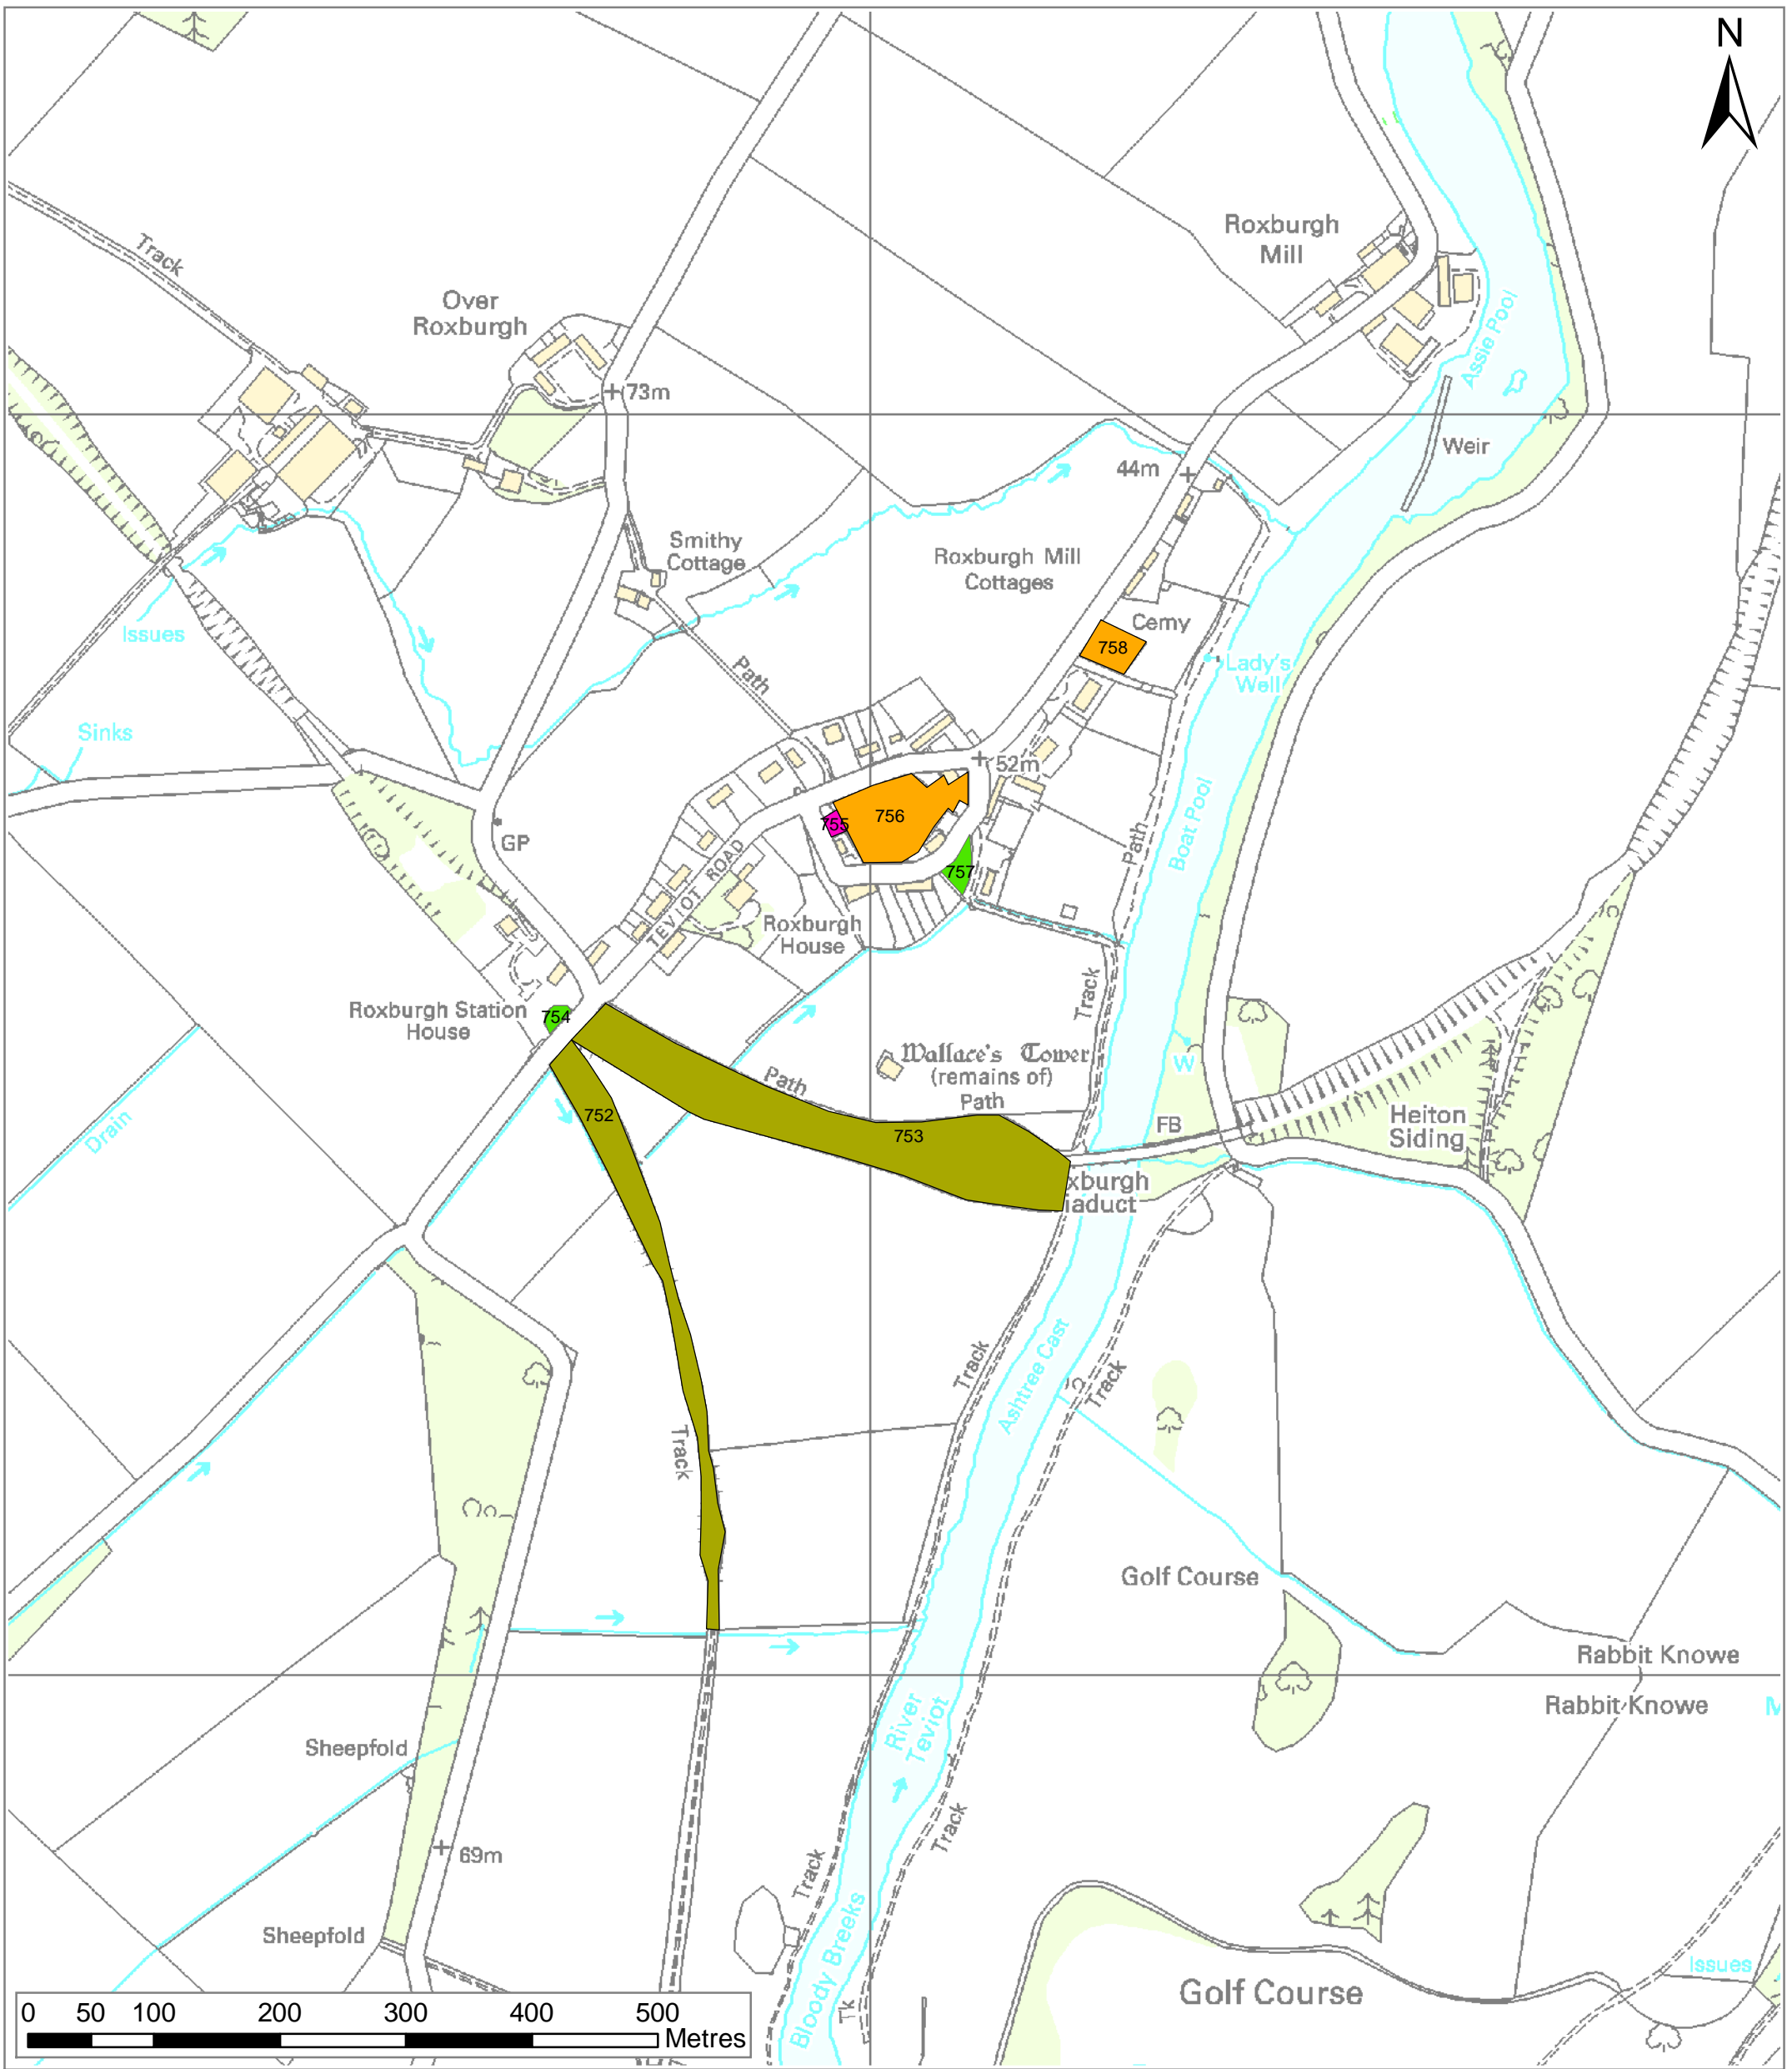

Scottish Borders Open Space Audit Roxburgh

 Allotments and Community Gardens	 Education
 Amenity Green Space	 Green Corridors
 Churchyards and Cemeteries	 Natural Green Space
 Civic Space	 Outdoor Sports Facilities
 Children and Young Peoples Facilities	 Parks and Gardens