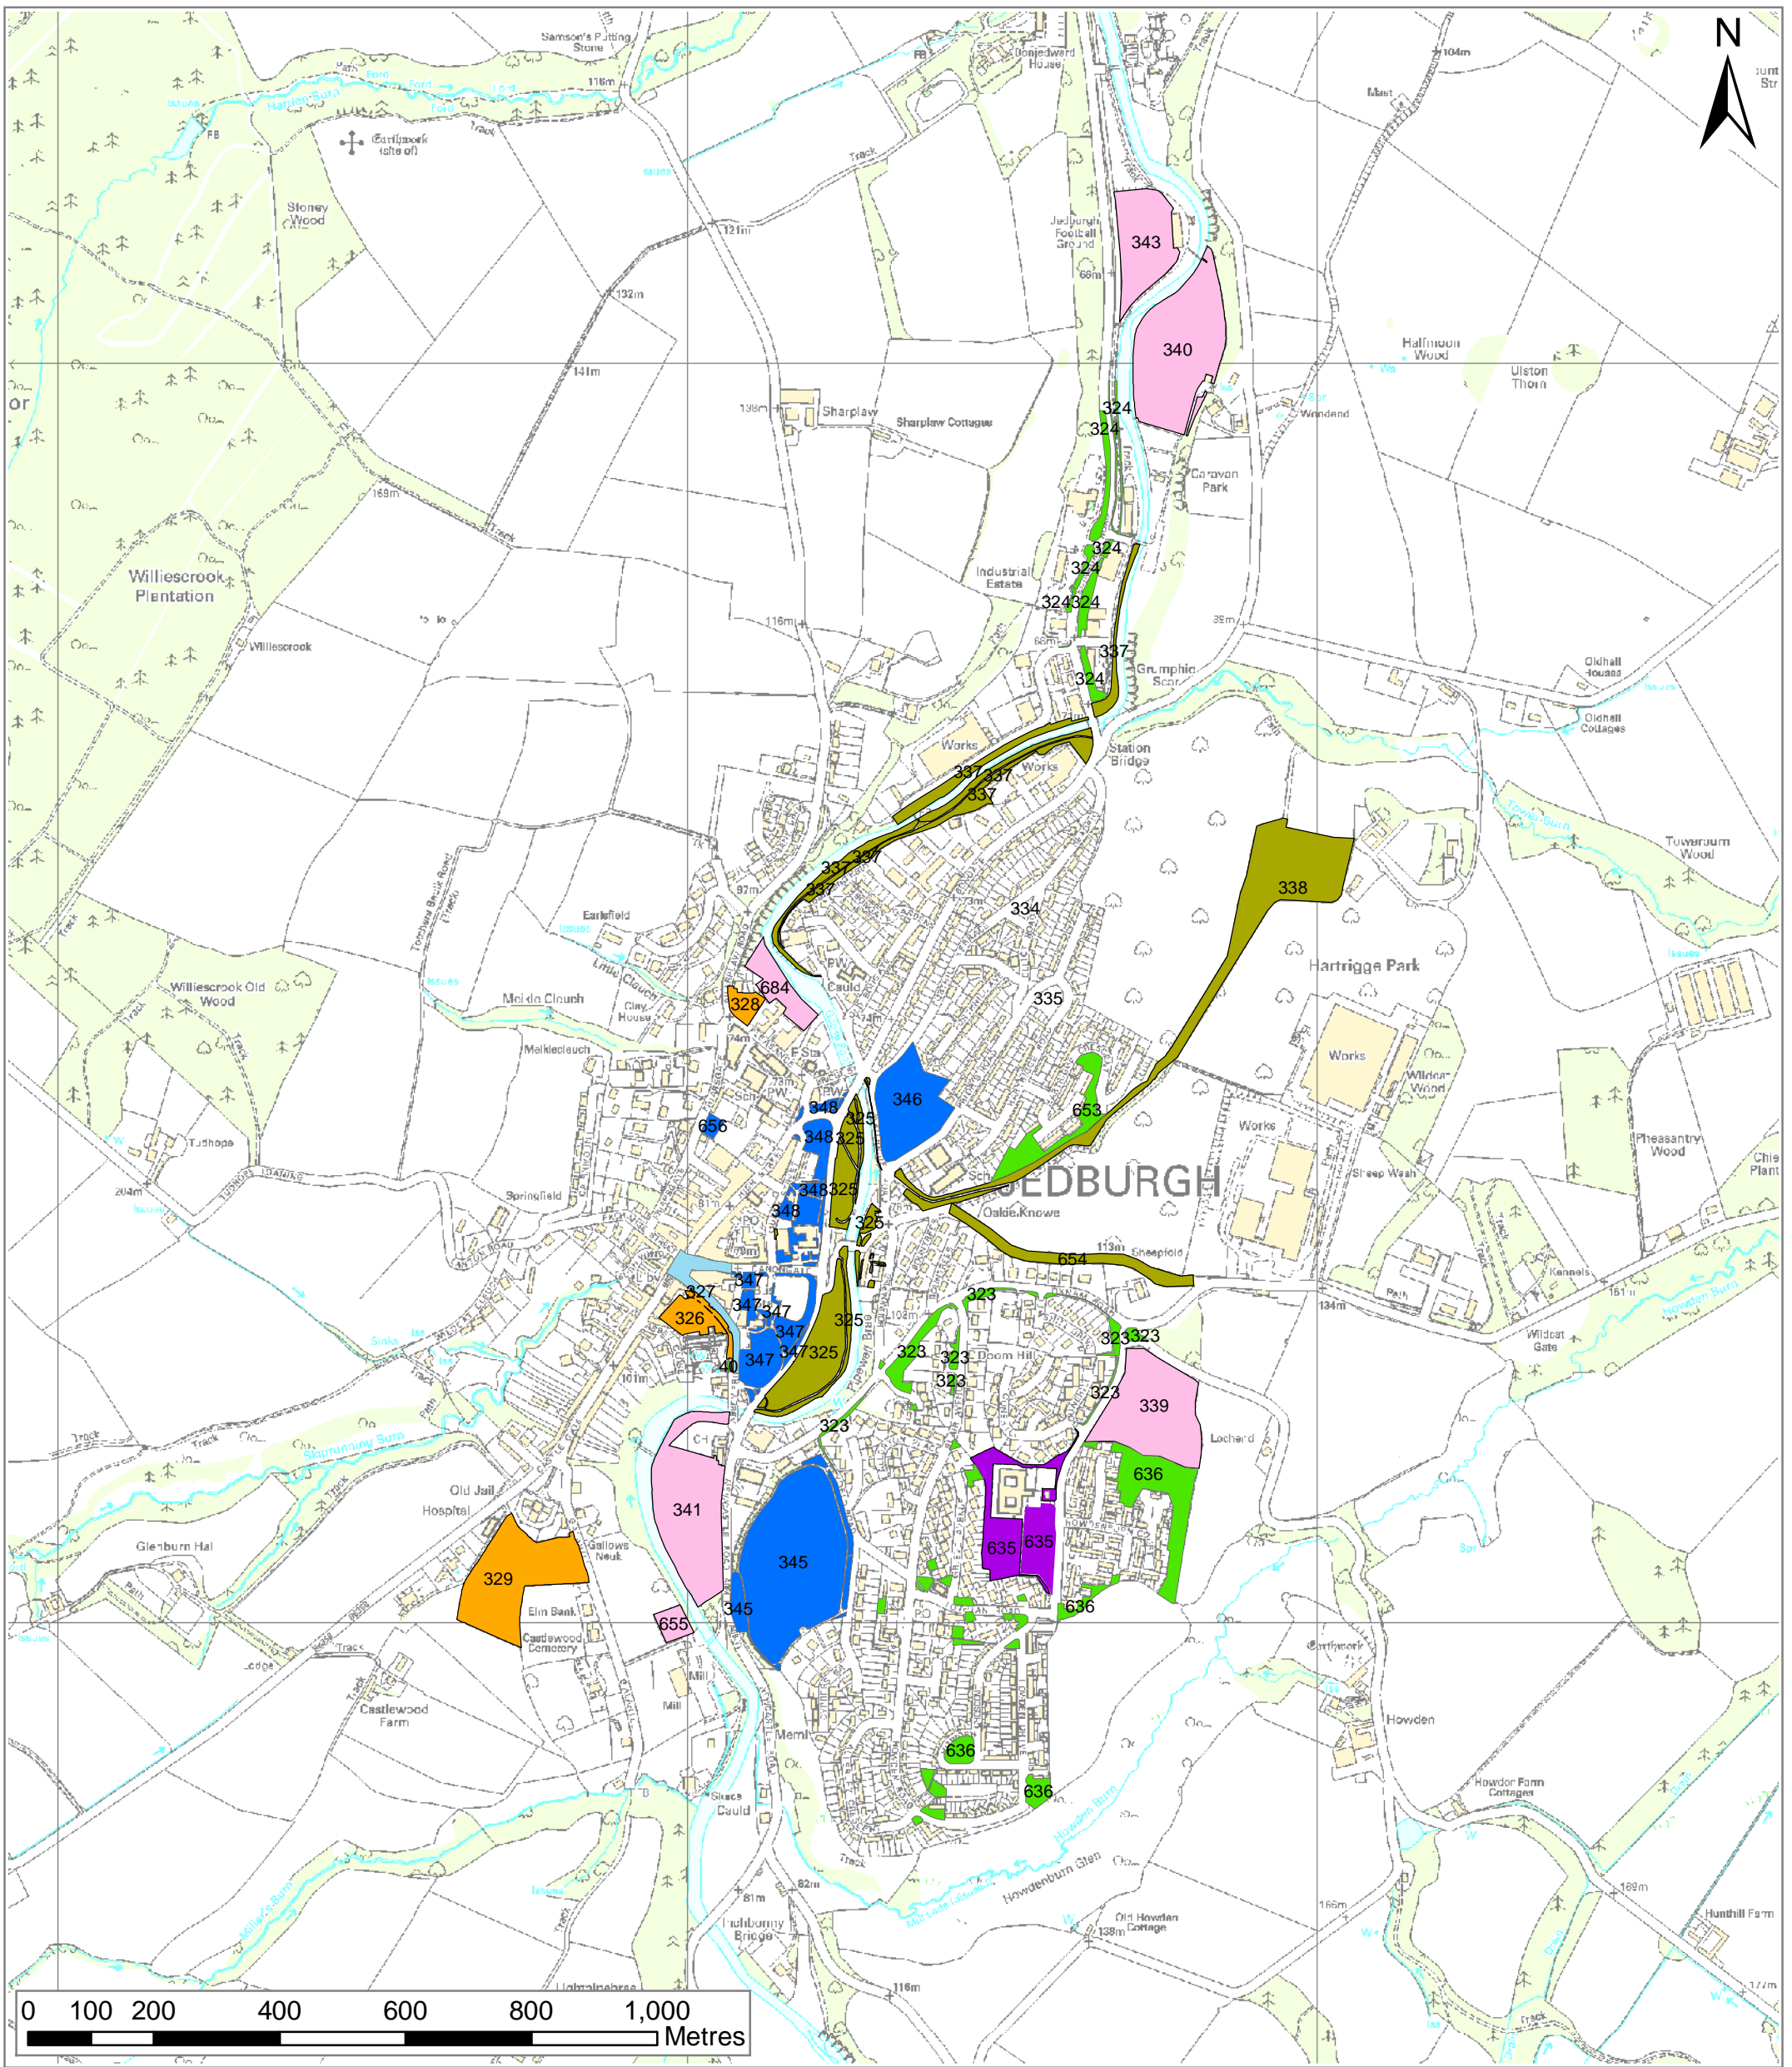

Scottish Borders Open Space Audit Jedburgh

Allotments and Community Gardens	Education
Amenity Green Space	Green Corridors
Churchyards and Cemeteries	Natural Green Space
Civic Space	Outdoor Sports Facilities
Children and Young Peoples Facilities	Parks and Gardens