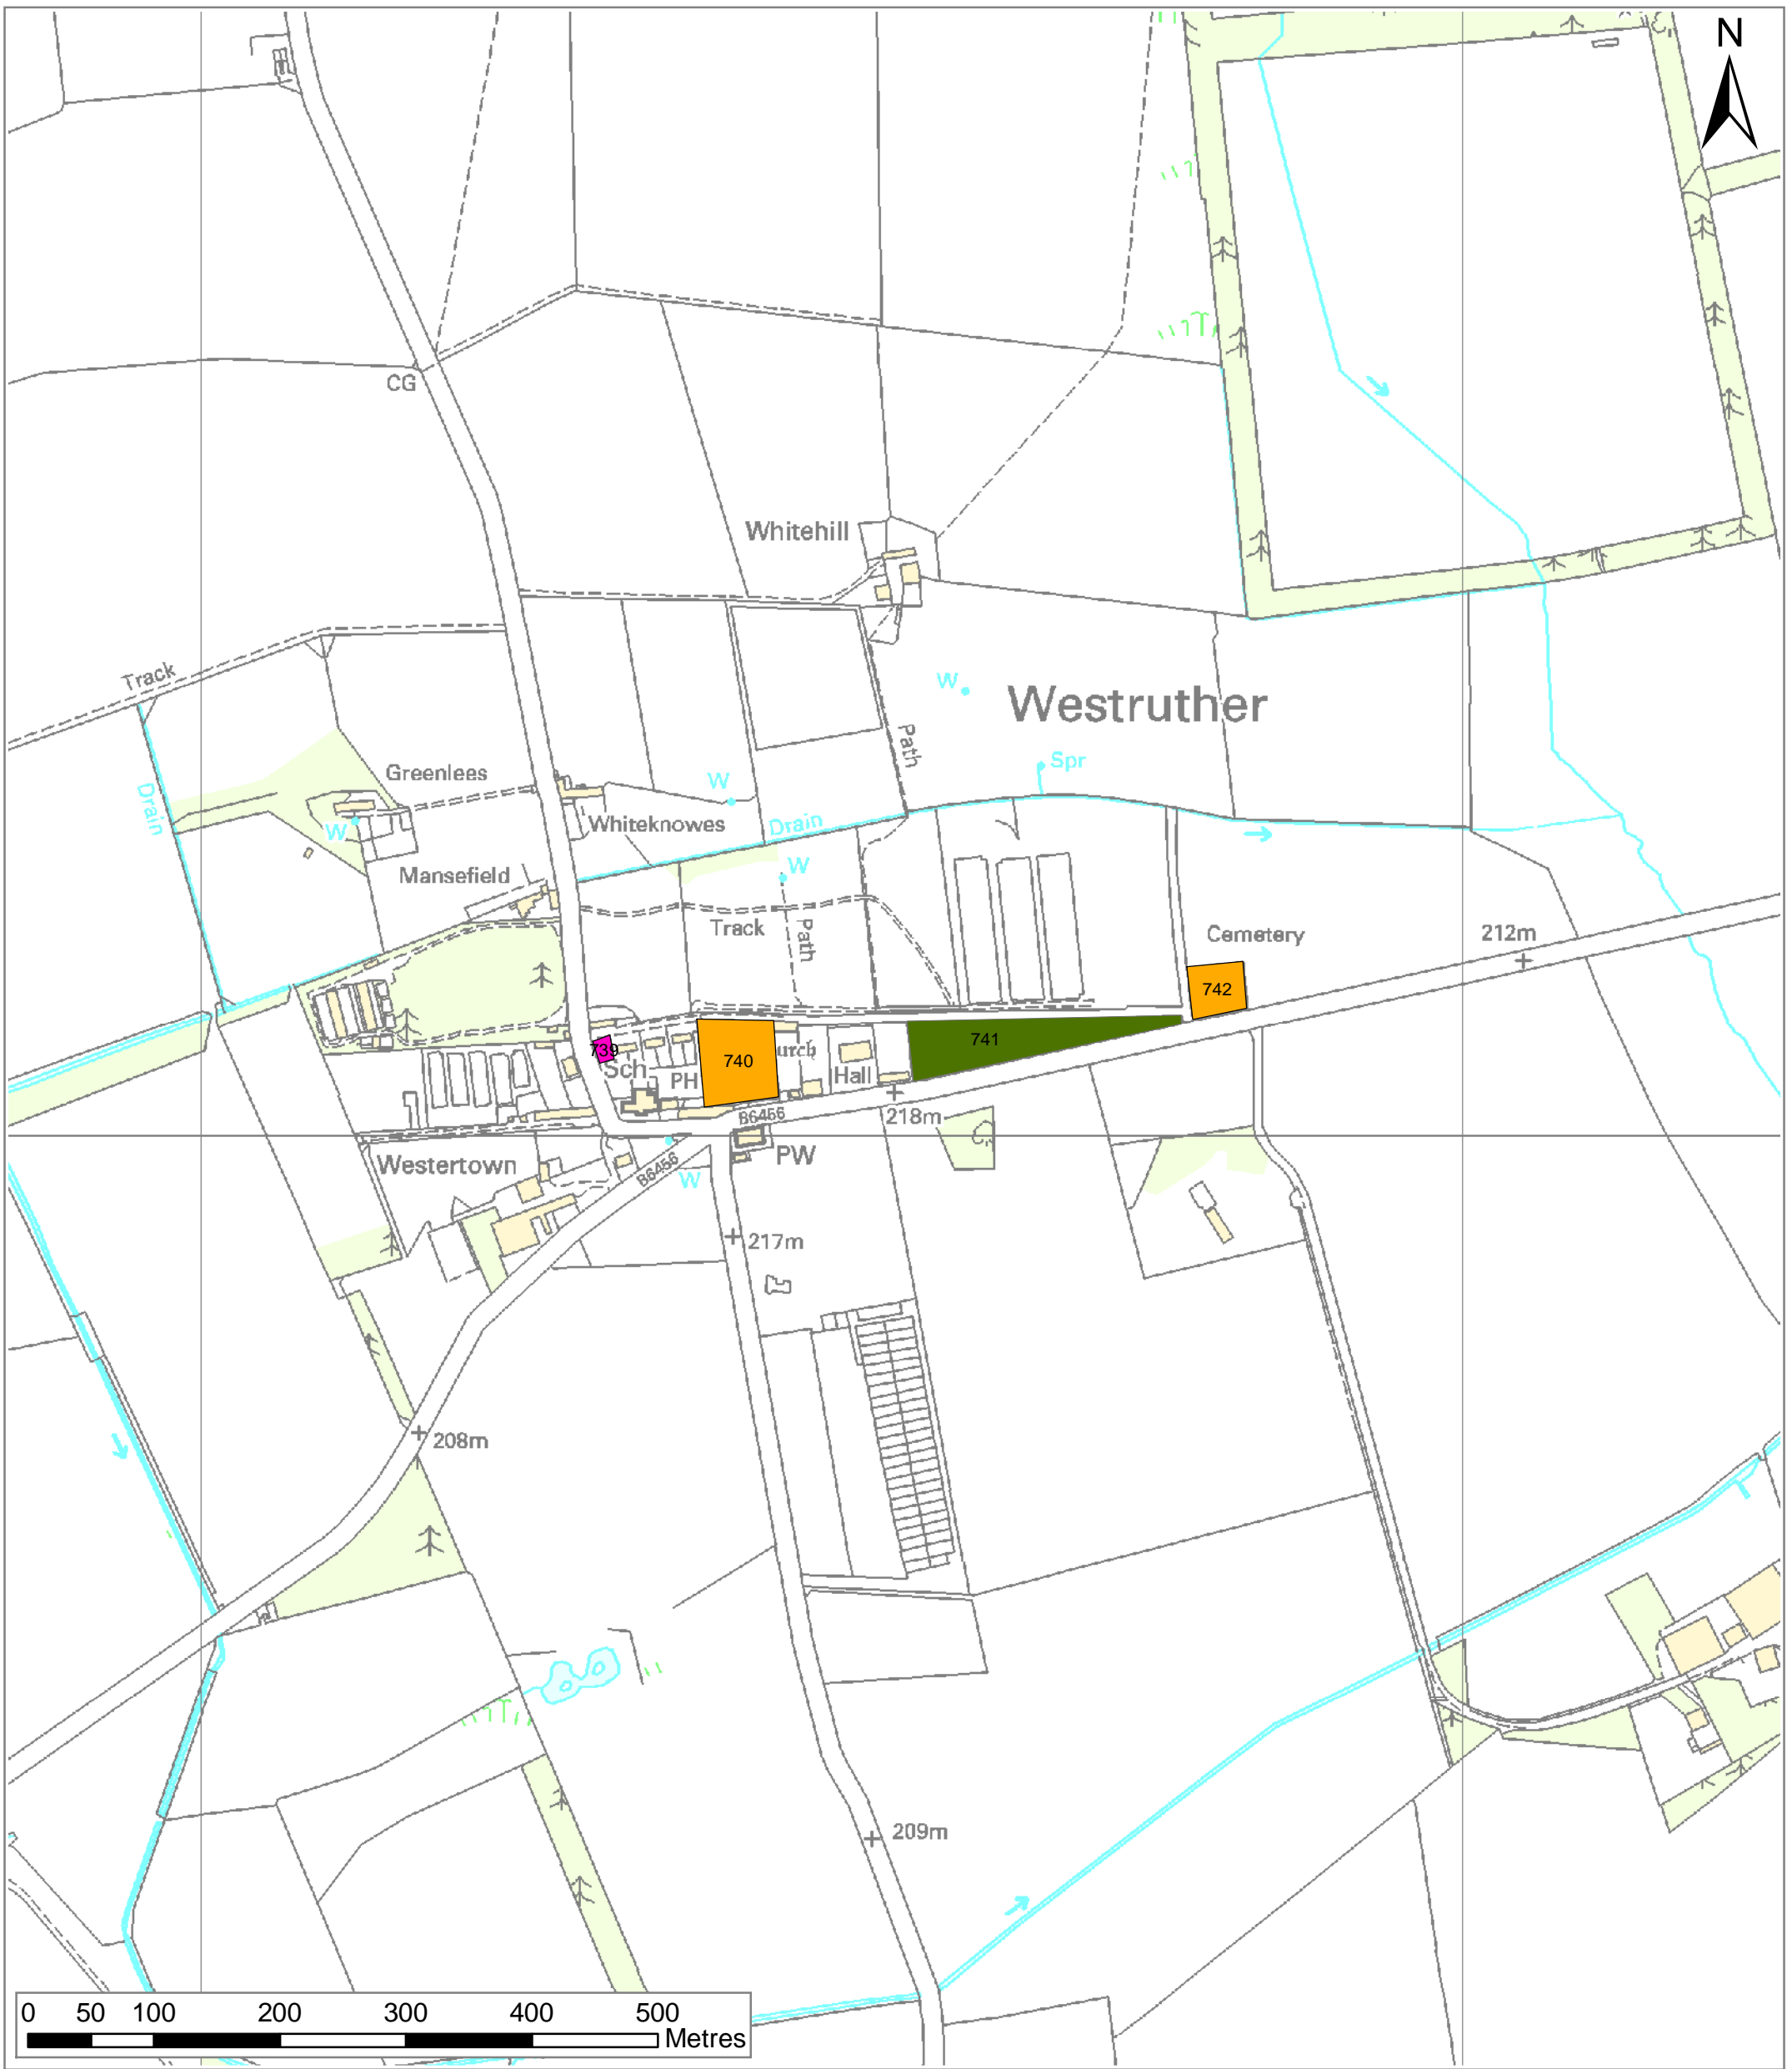

Scottish Borders Open Space Audit Westruther

Allotments and Community Gardens	Education
Amenity Green Space	Green Corridors
Churchyards and Cemeteries	Natural Green Space
Civic Space	Outdoor Sports Facilities
Children and Young Peoples Facilities	Parks and Gardens