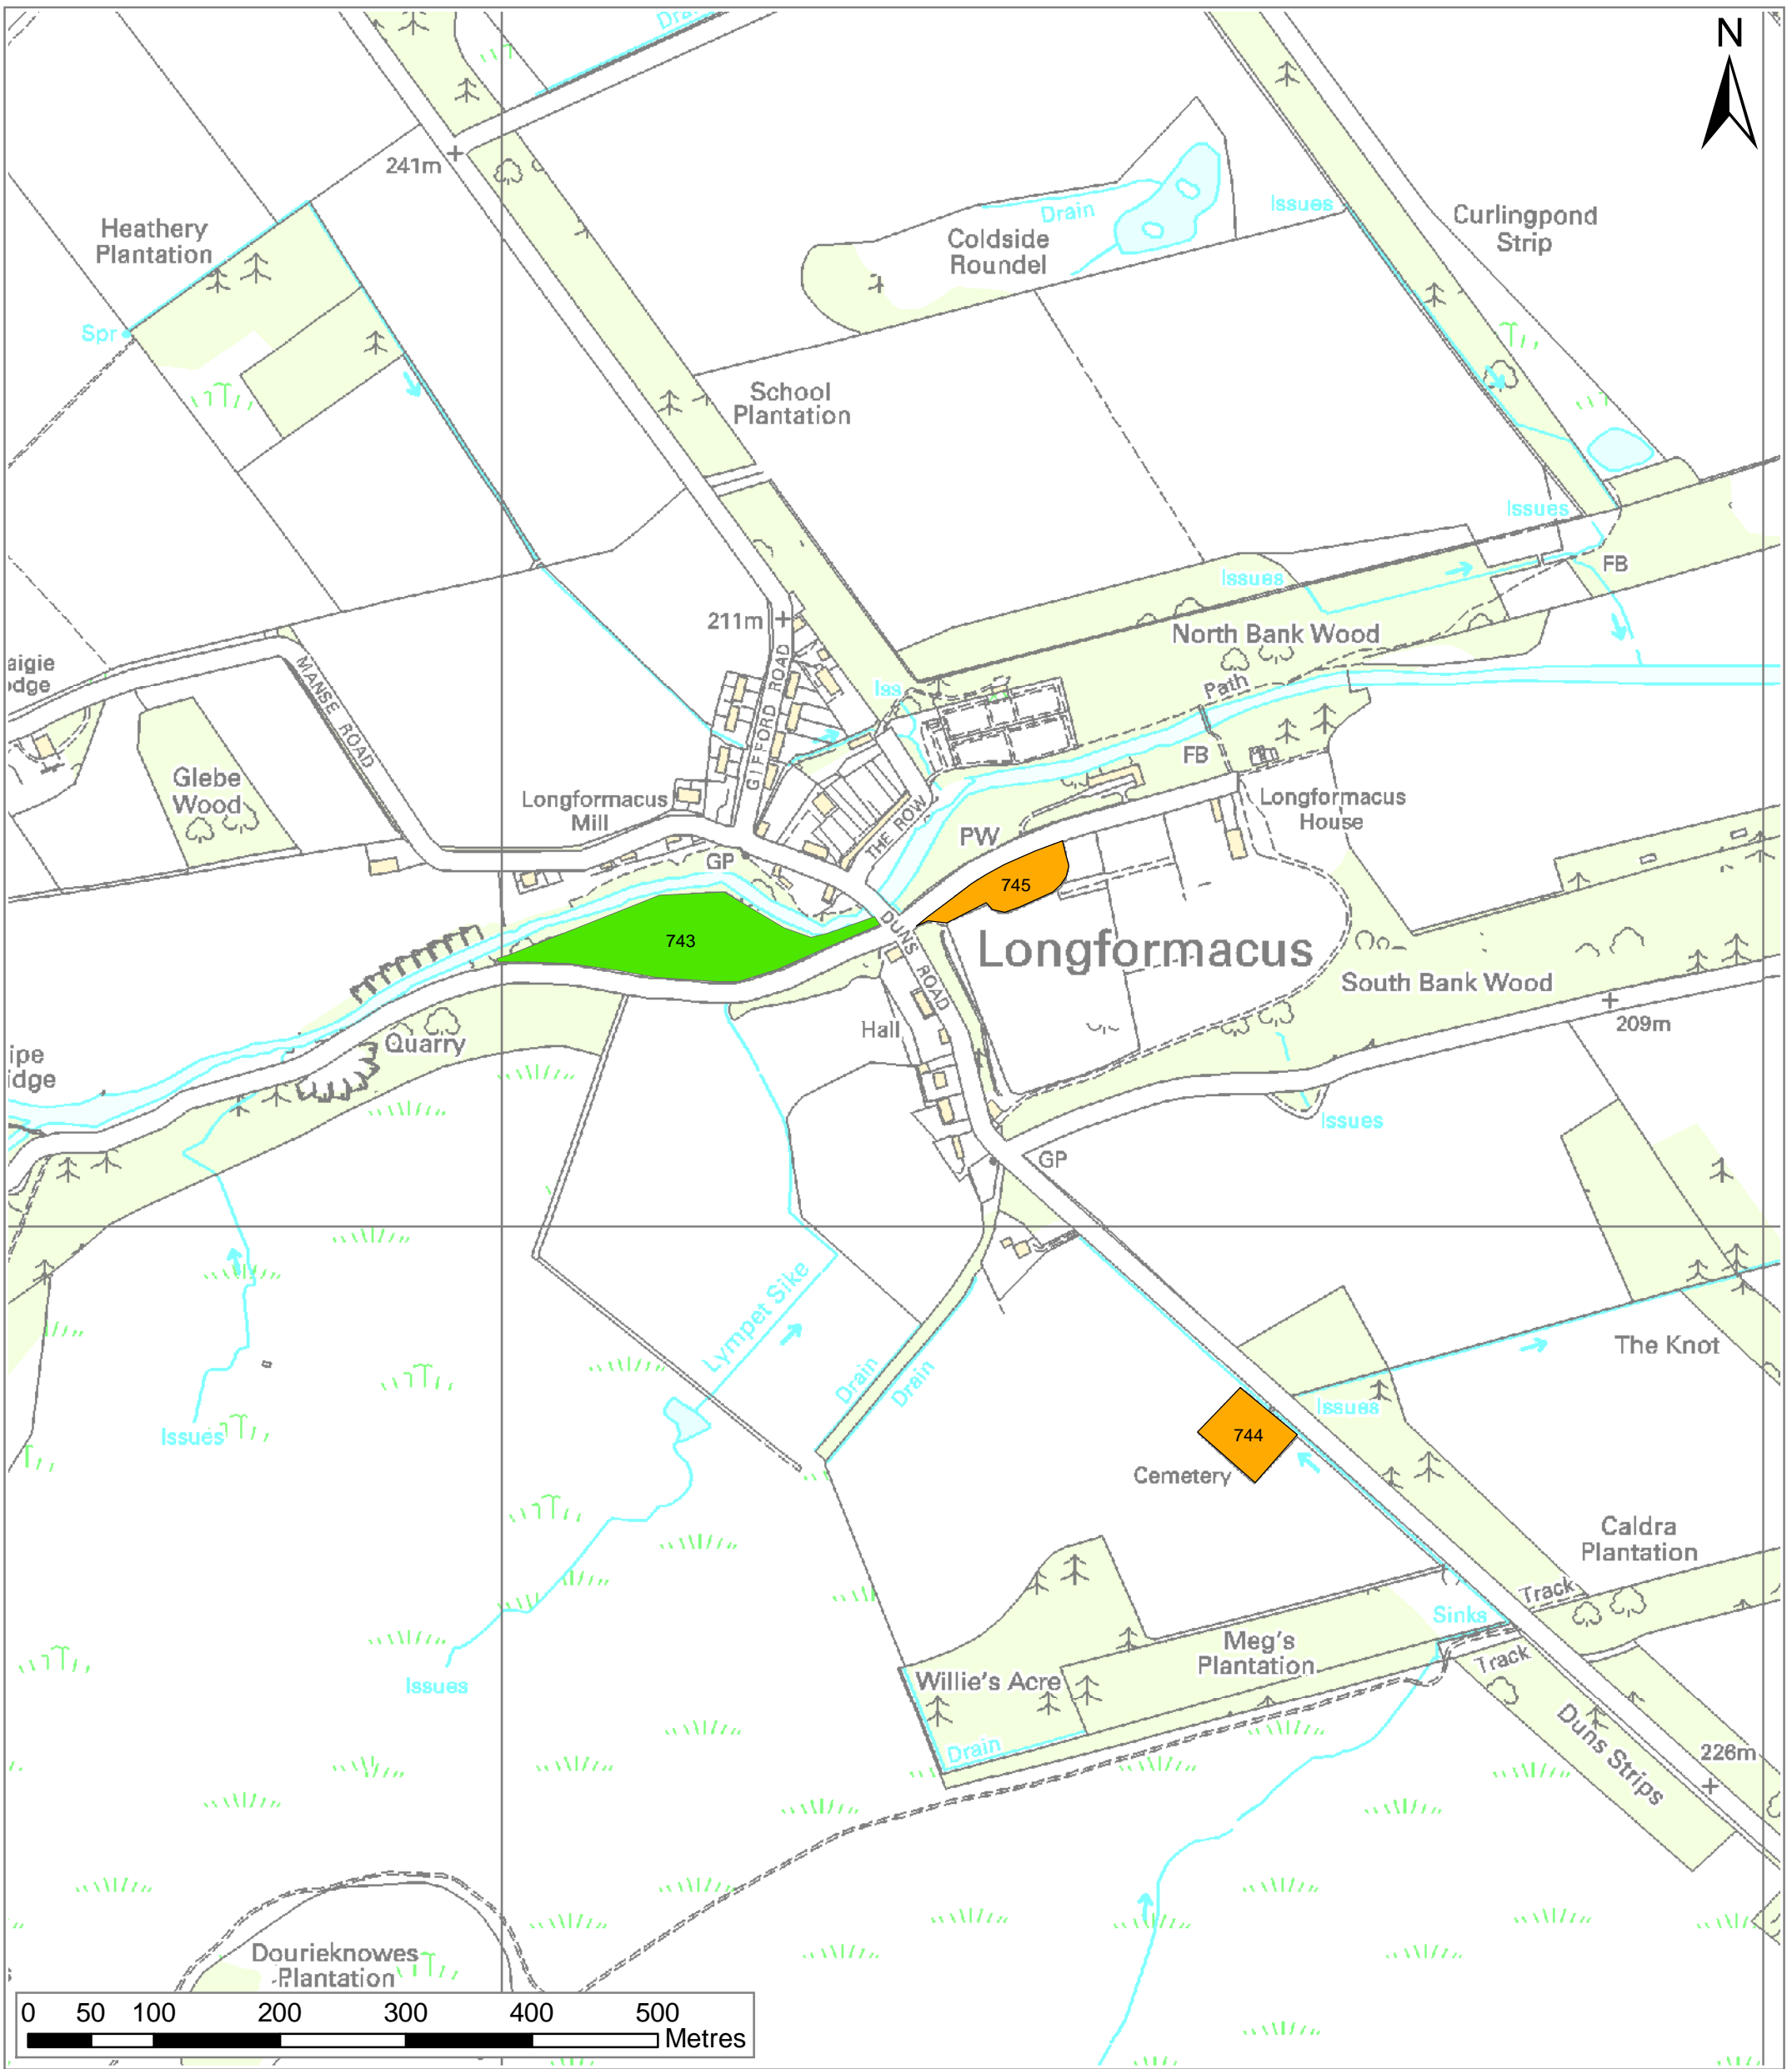

Scottish Borders Open Space Audit Longformacus

Allotments and Community Gardens	Education
Amenity Green Space	Green Corridors
Churchyards and Cemeteries	Natural Green Space
Civic Space	Outdoor Sports Facilities
Children and Young Peoples Facilities	Parks and Gardens