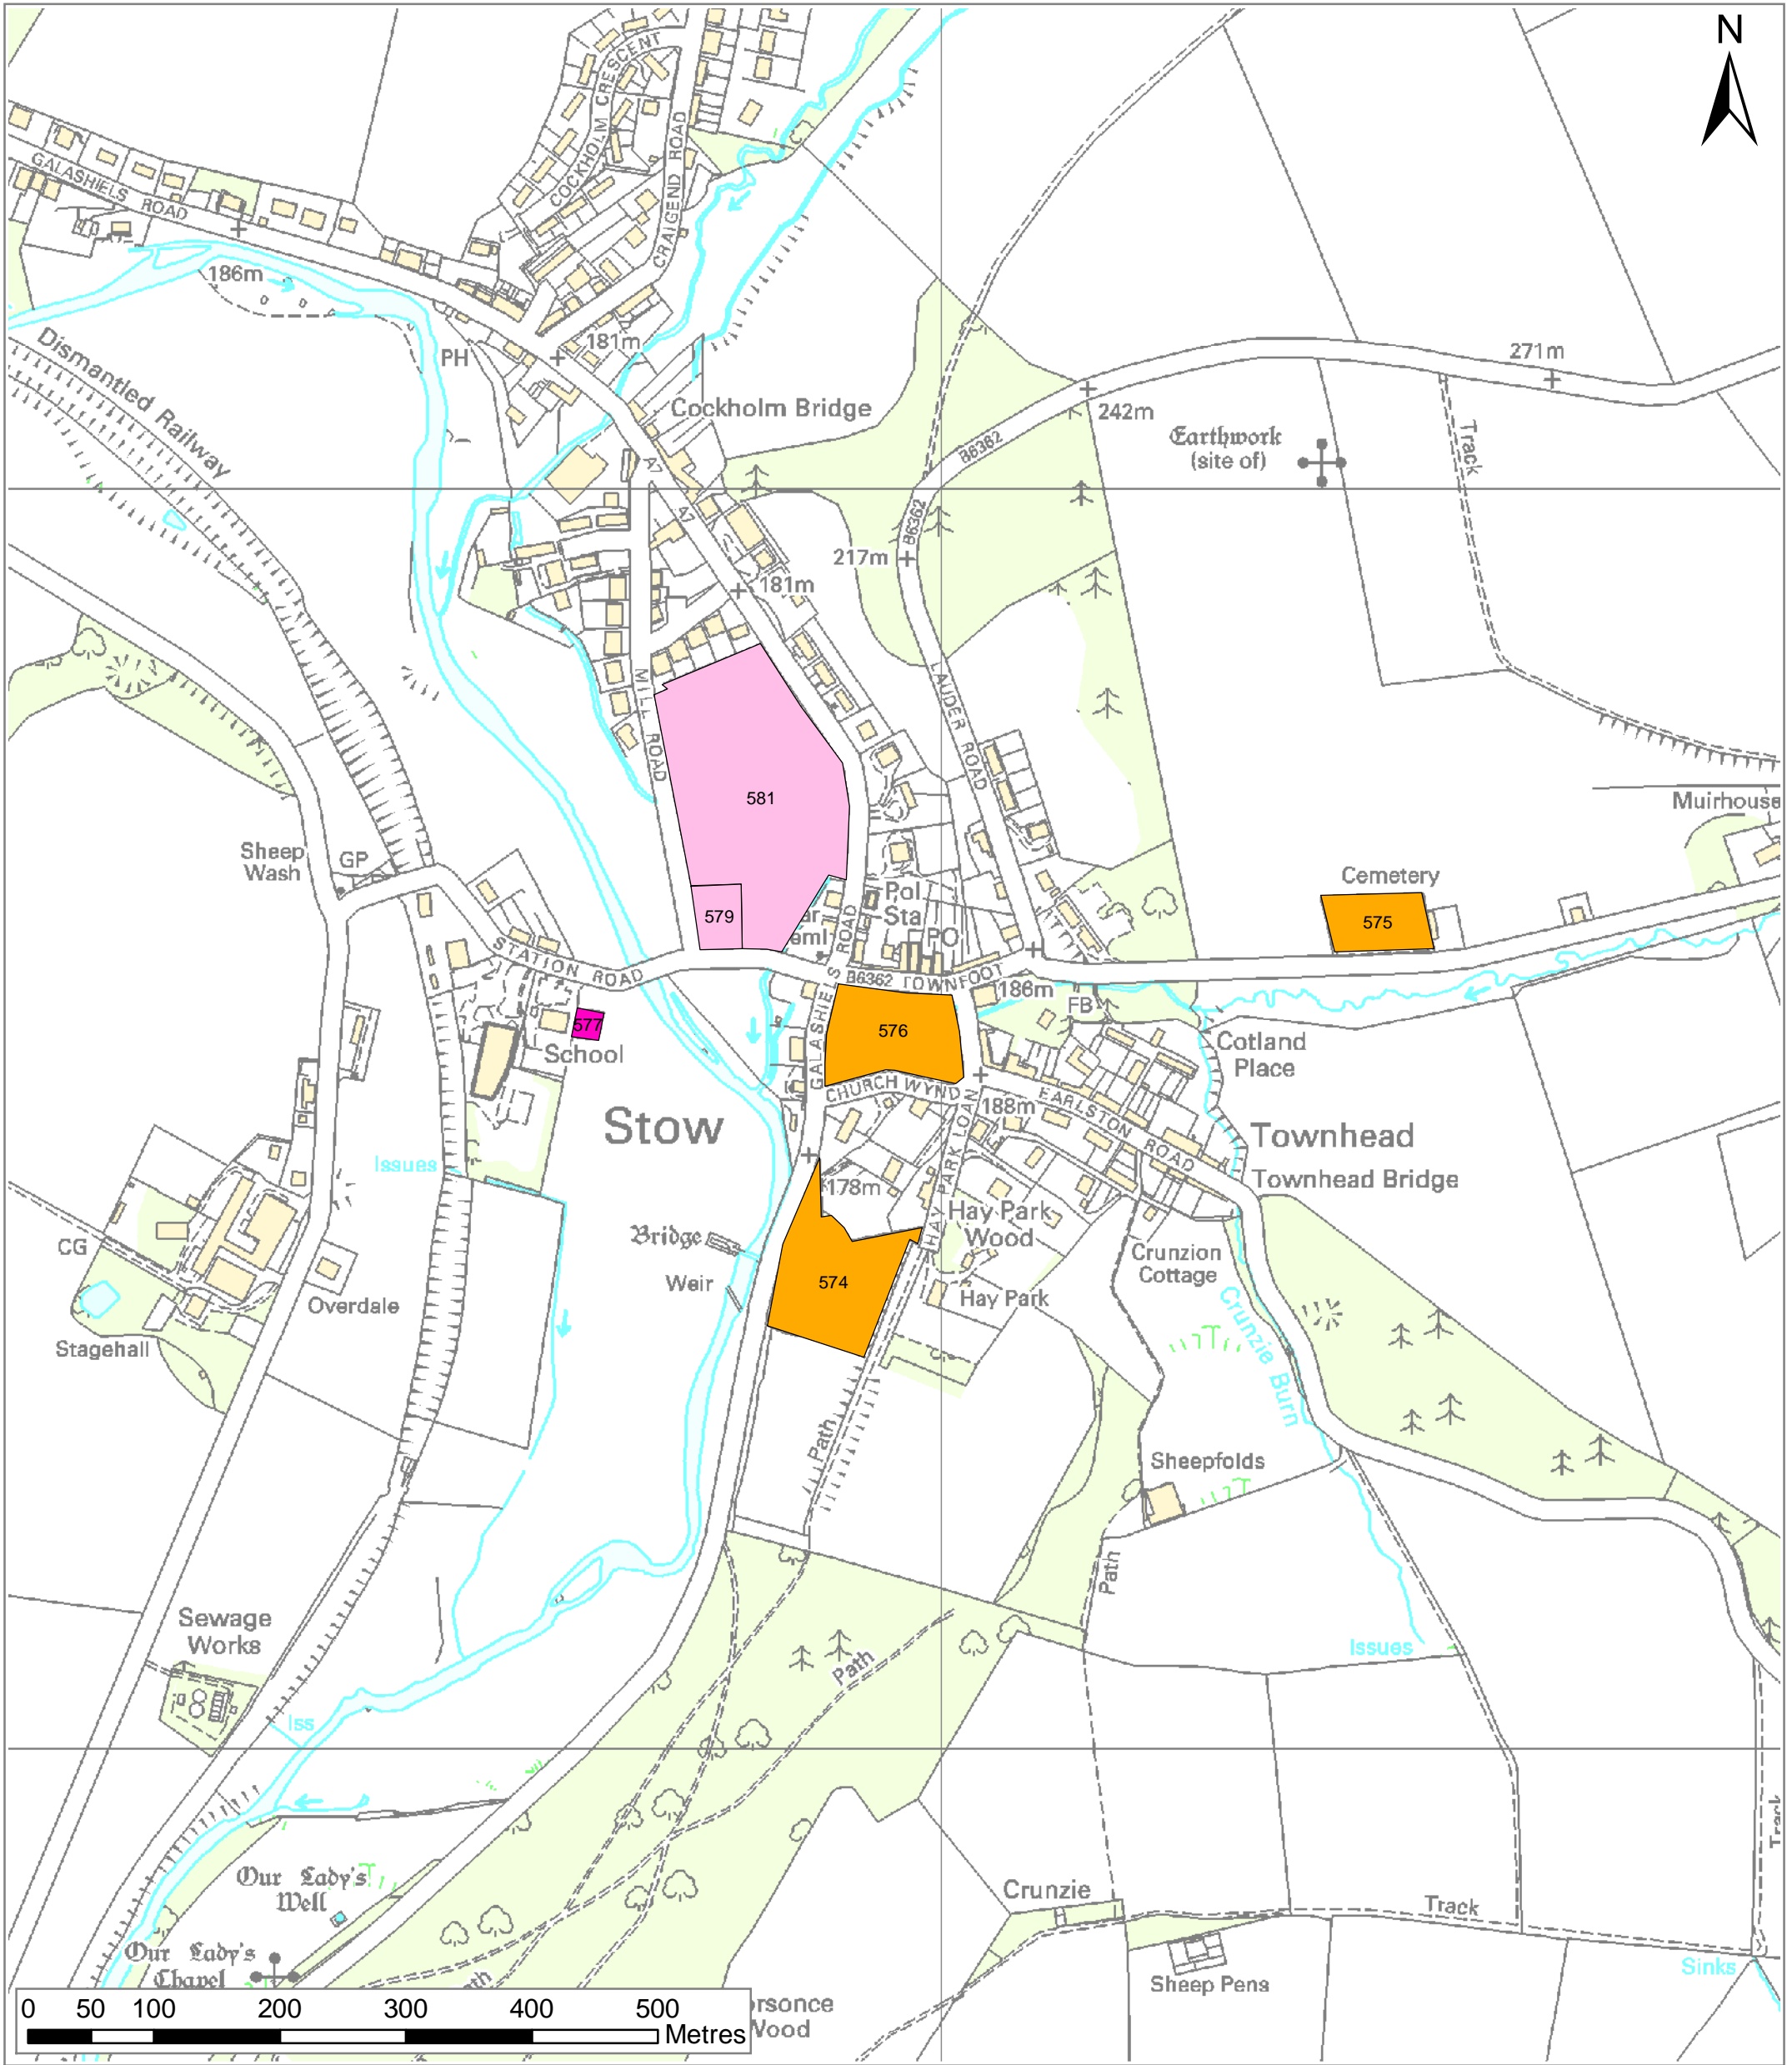

Scottish Borders Open Space Audit Stow

Allotments and Community Gardens	Education
Amenity Green Space	Green Corridors
Churchyards and Cemeteries	Natural Green Space
Civic Space	Outdoor Sports Facilities
Children and Young Peoples Facilities	Parks and Gardens

Reproduced by permission of Ordnance Survey on behalf of HMSO.
© Crown copyright and database right 2009.
All rights reserved.
Ordnance Survey Licence number 10023423.