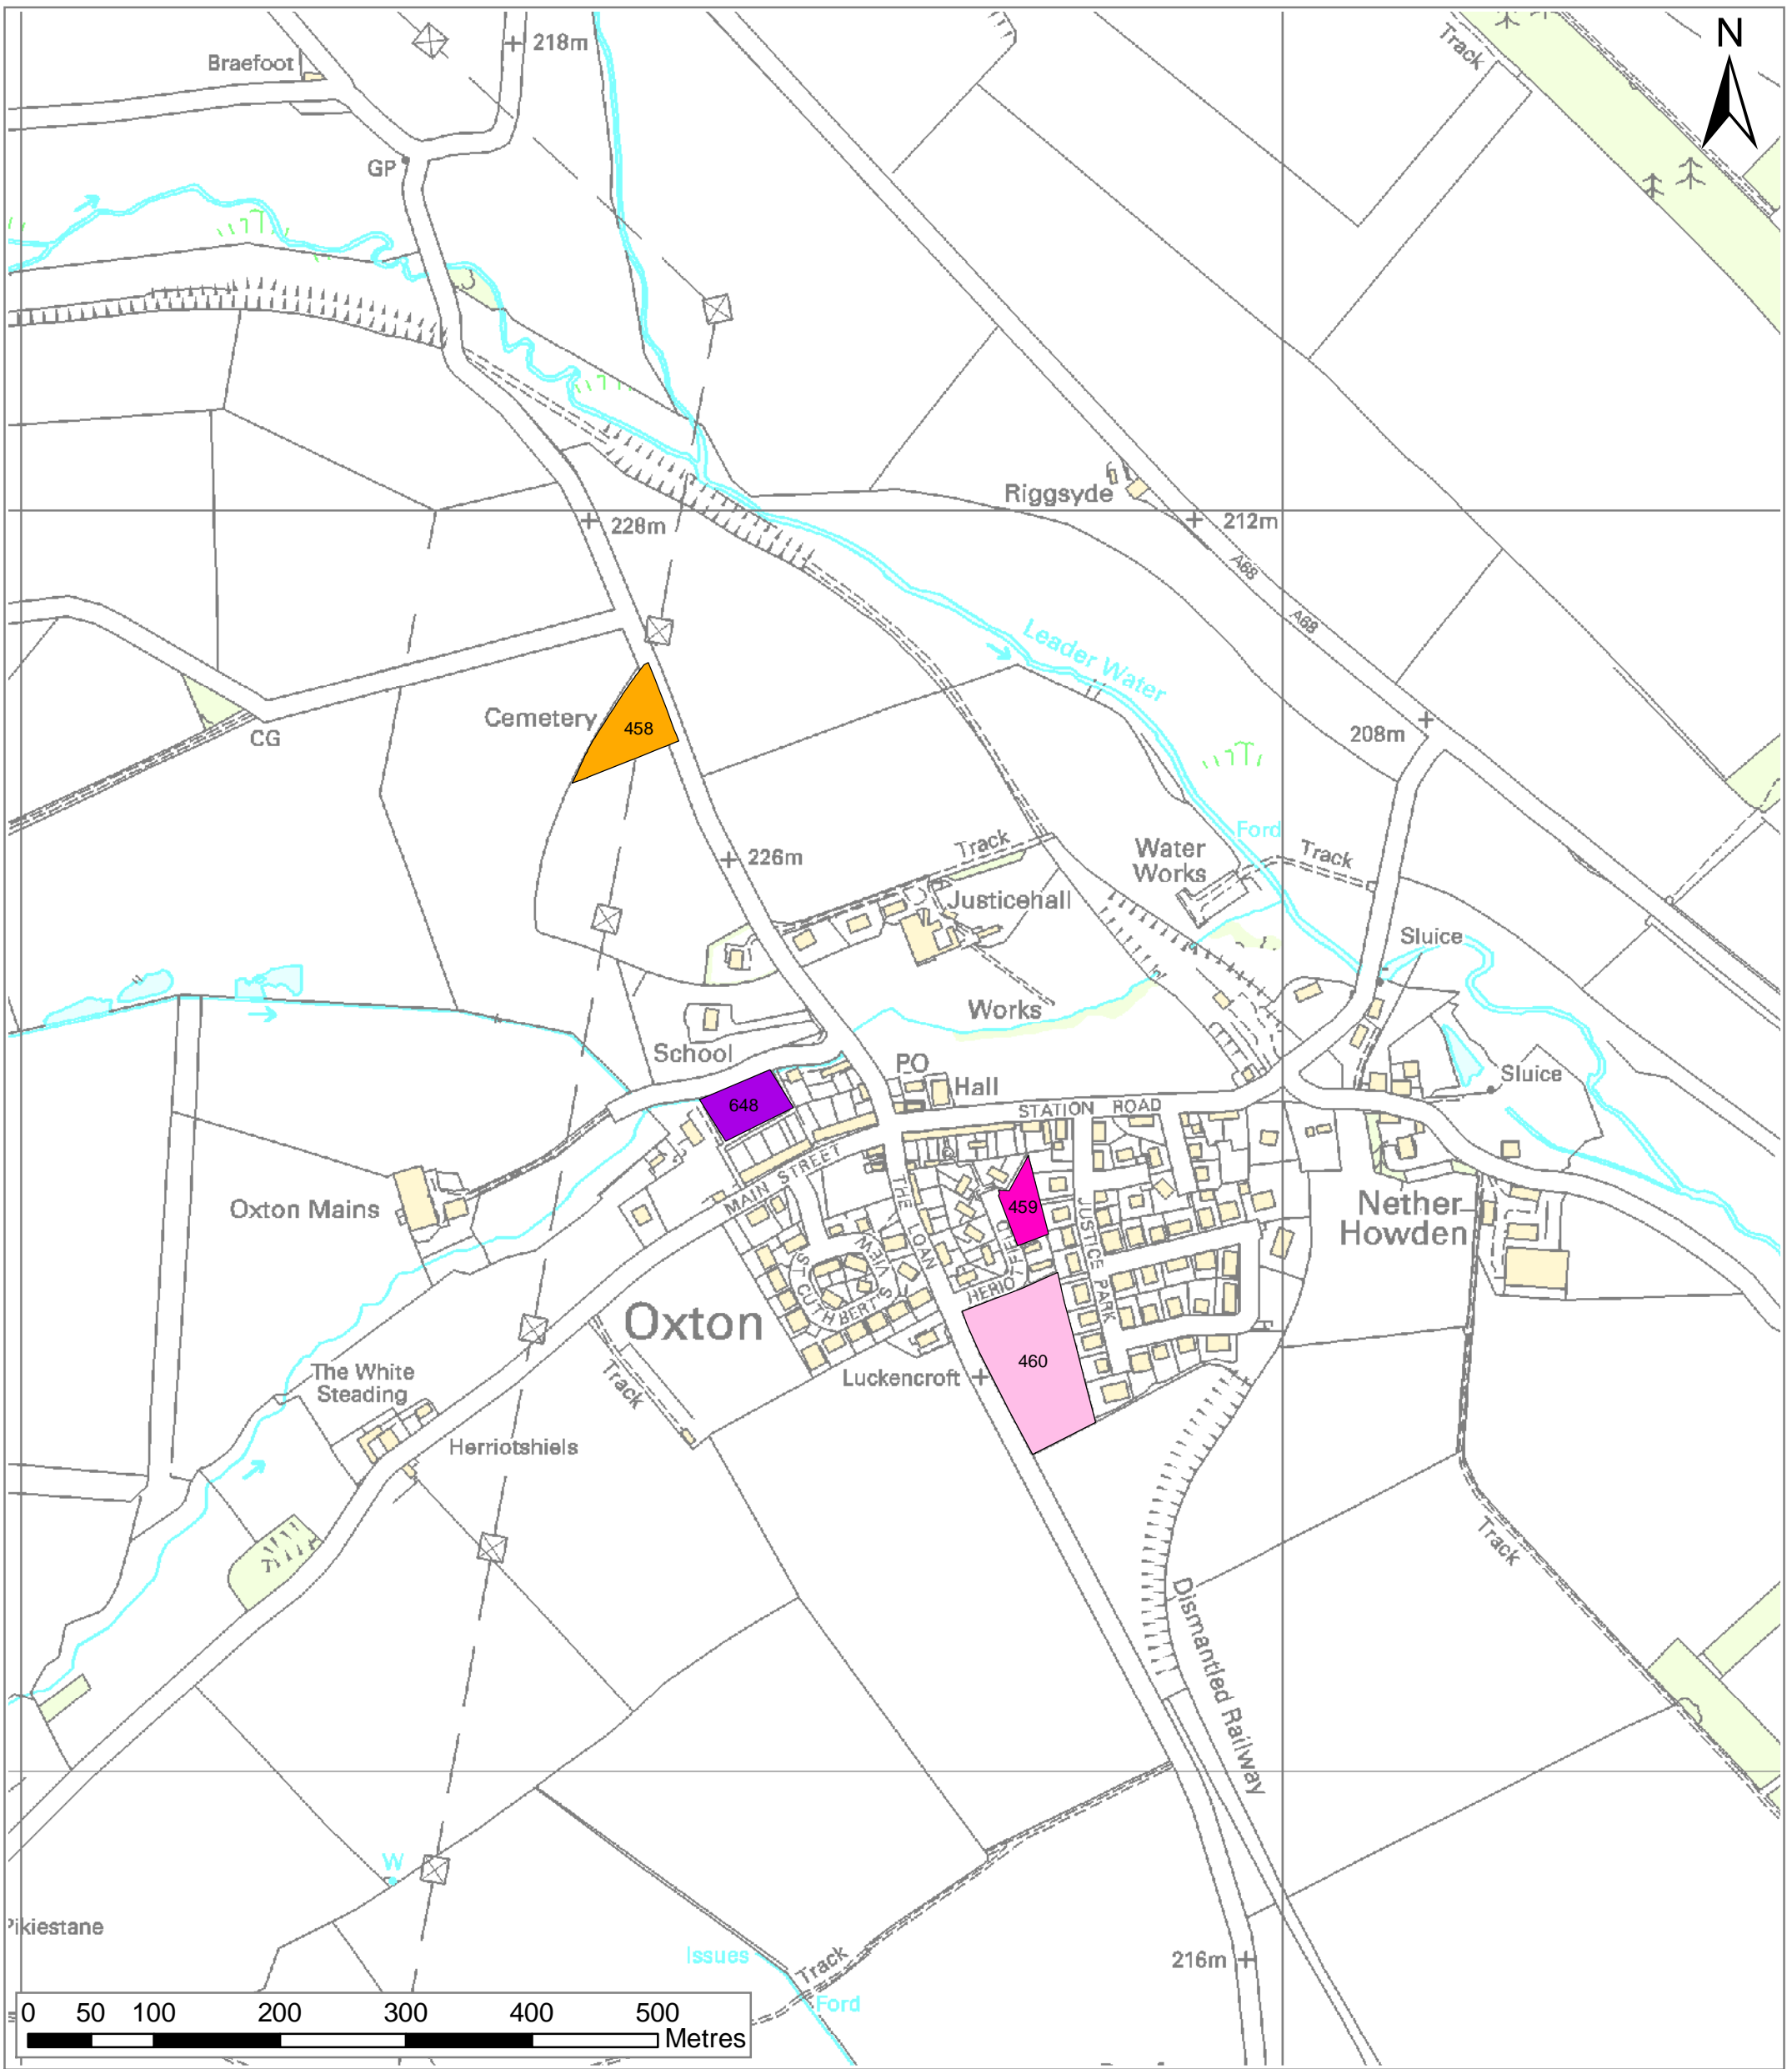

Scottish Borders Open Space Audit Oxtion

Allotments and Community Gardens	Education
Amenity Green Space	Green Corridors
Churchyards and Cemeteries	Natural Green Space
Civic Space	Outdoor Sports Facilities
Children and Young Peoples Facilities	Parks and Gardens