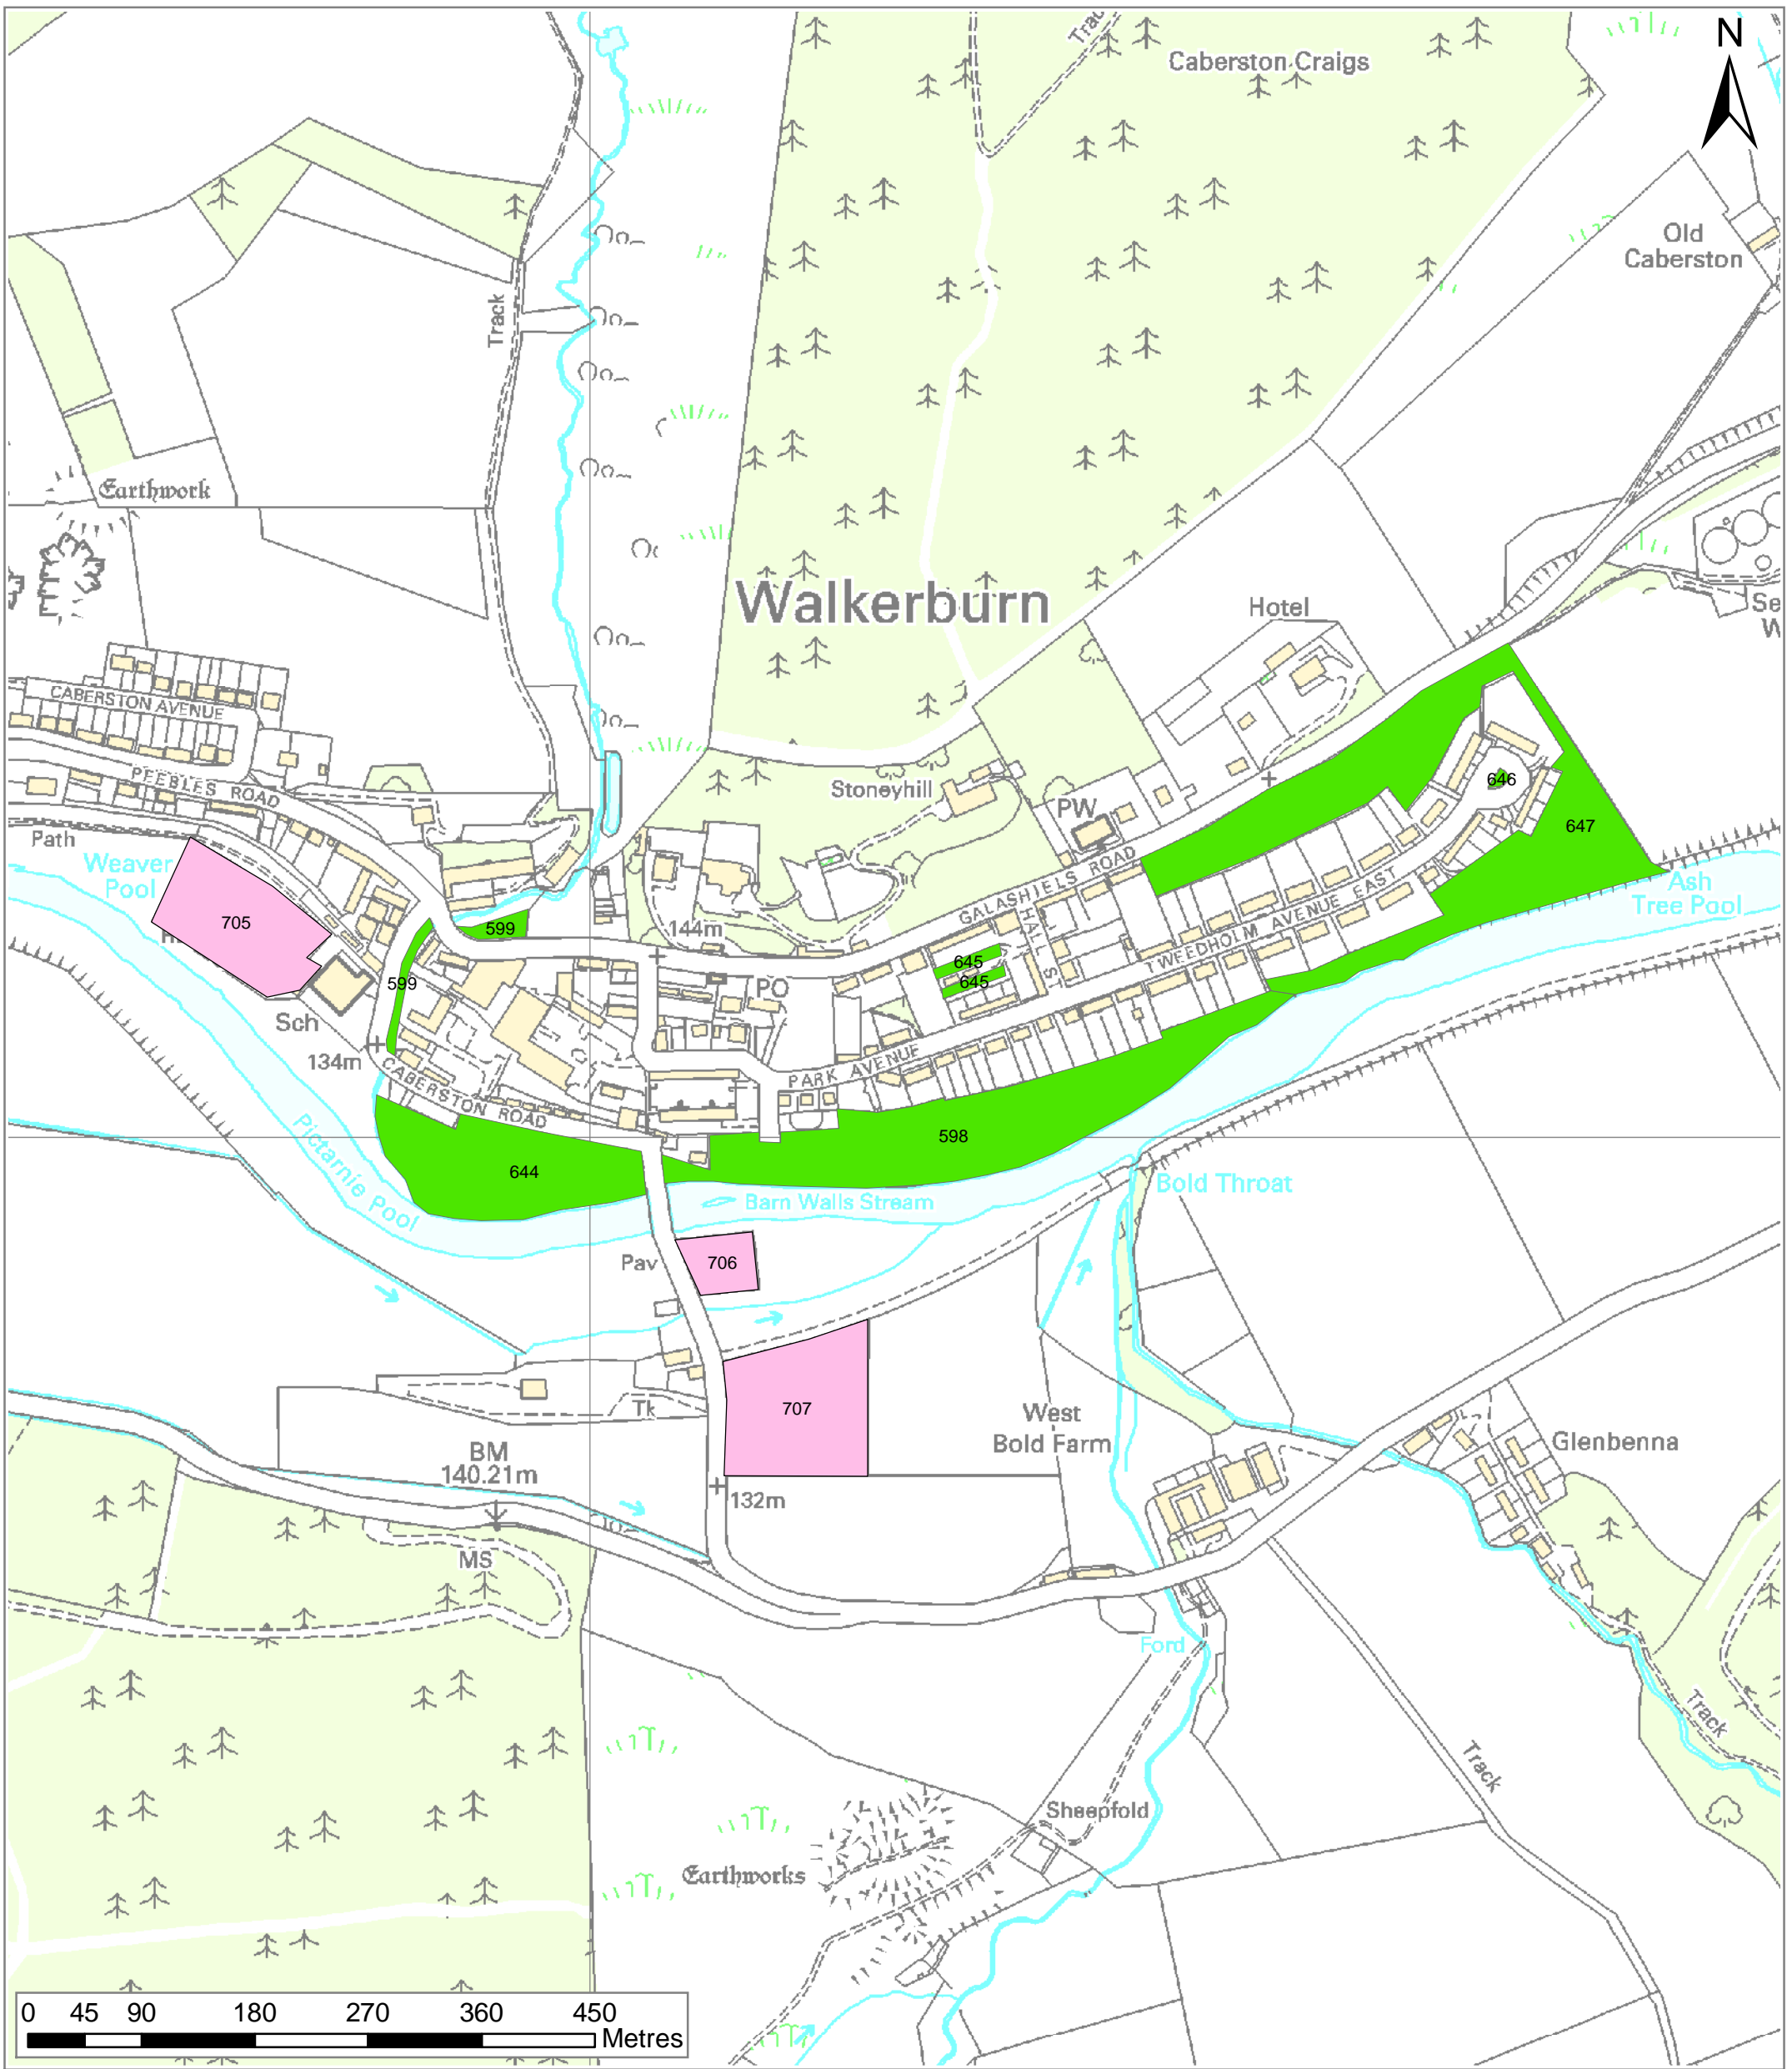

Scottish Borders Open Space Audit Walkerburn

Allotments and Community Gardens	Education
Amenity Green Space	Green Corridors
Churchyards and Cemeteries	Natural Green Space
Civic Space	Outdoor Sports Facilities
Children and Young Peoples Facilities	Parks and Gardens