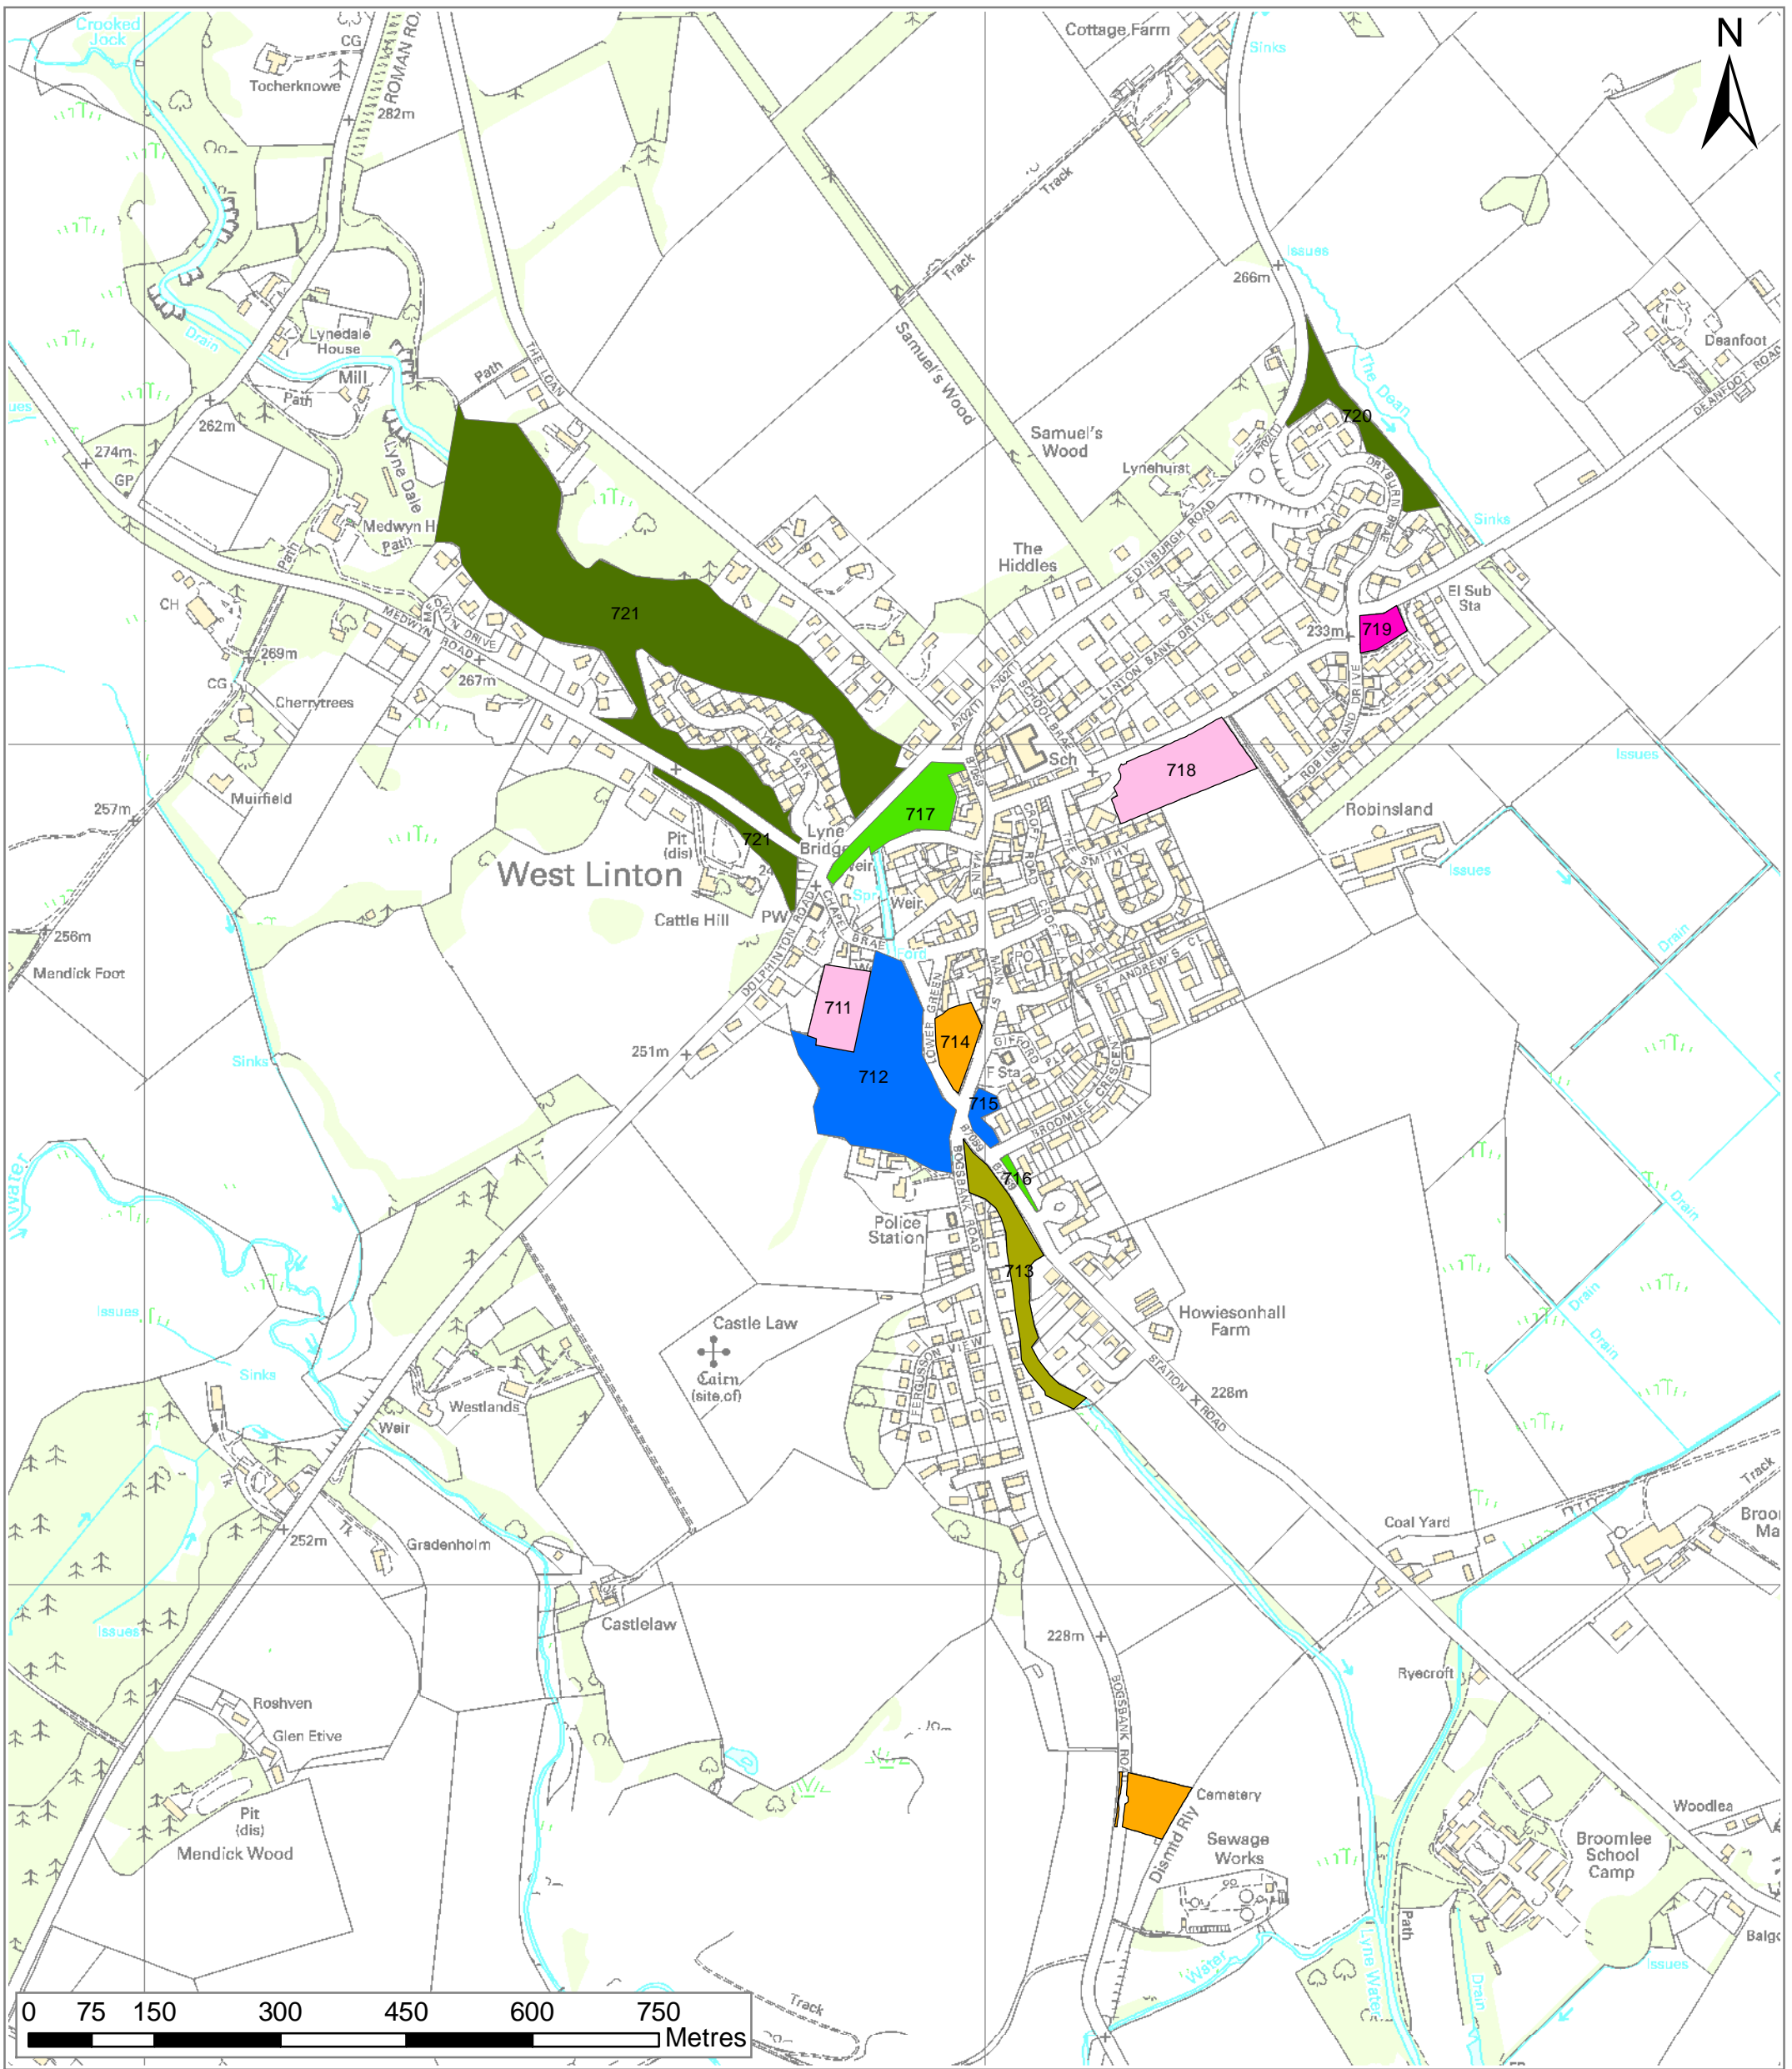

Scottish Borders Open Space Audit West Linton

Allotments and Community Gardens	Education
Amenity Green Space	Green Corridors
Churchyards and Cemeteries	Natural Green Space
Civic Space	Outdoor Sports Facilities
Children and Young Peoples Facilities	Parks and Gardens