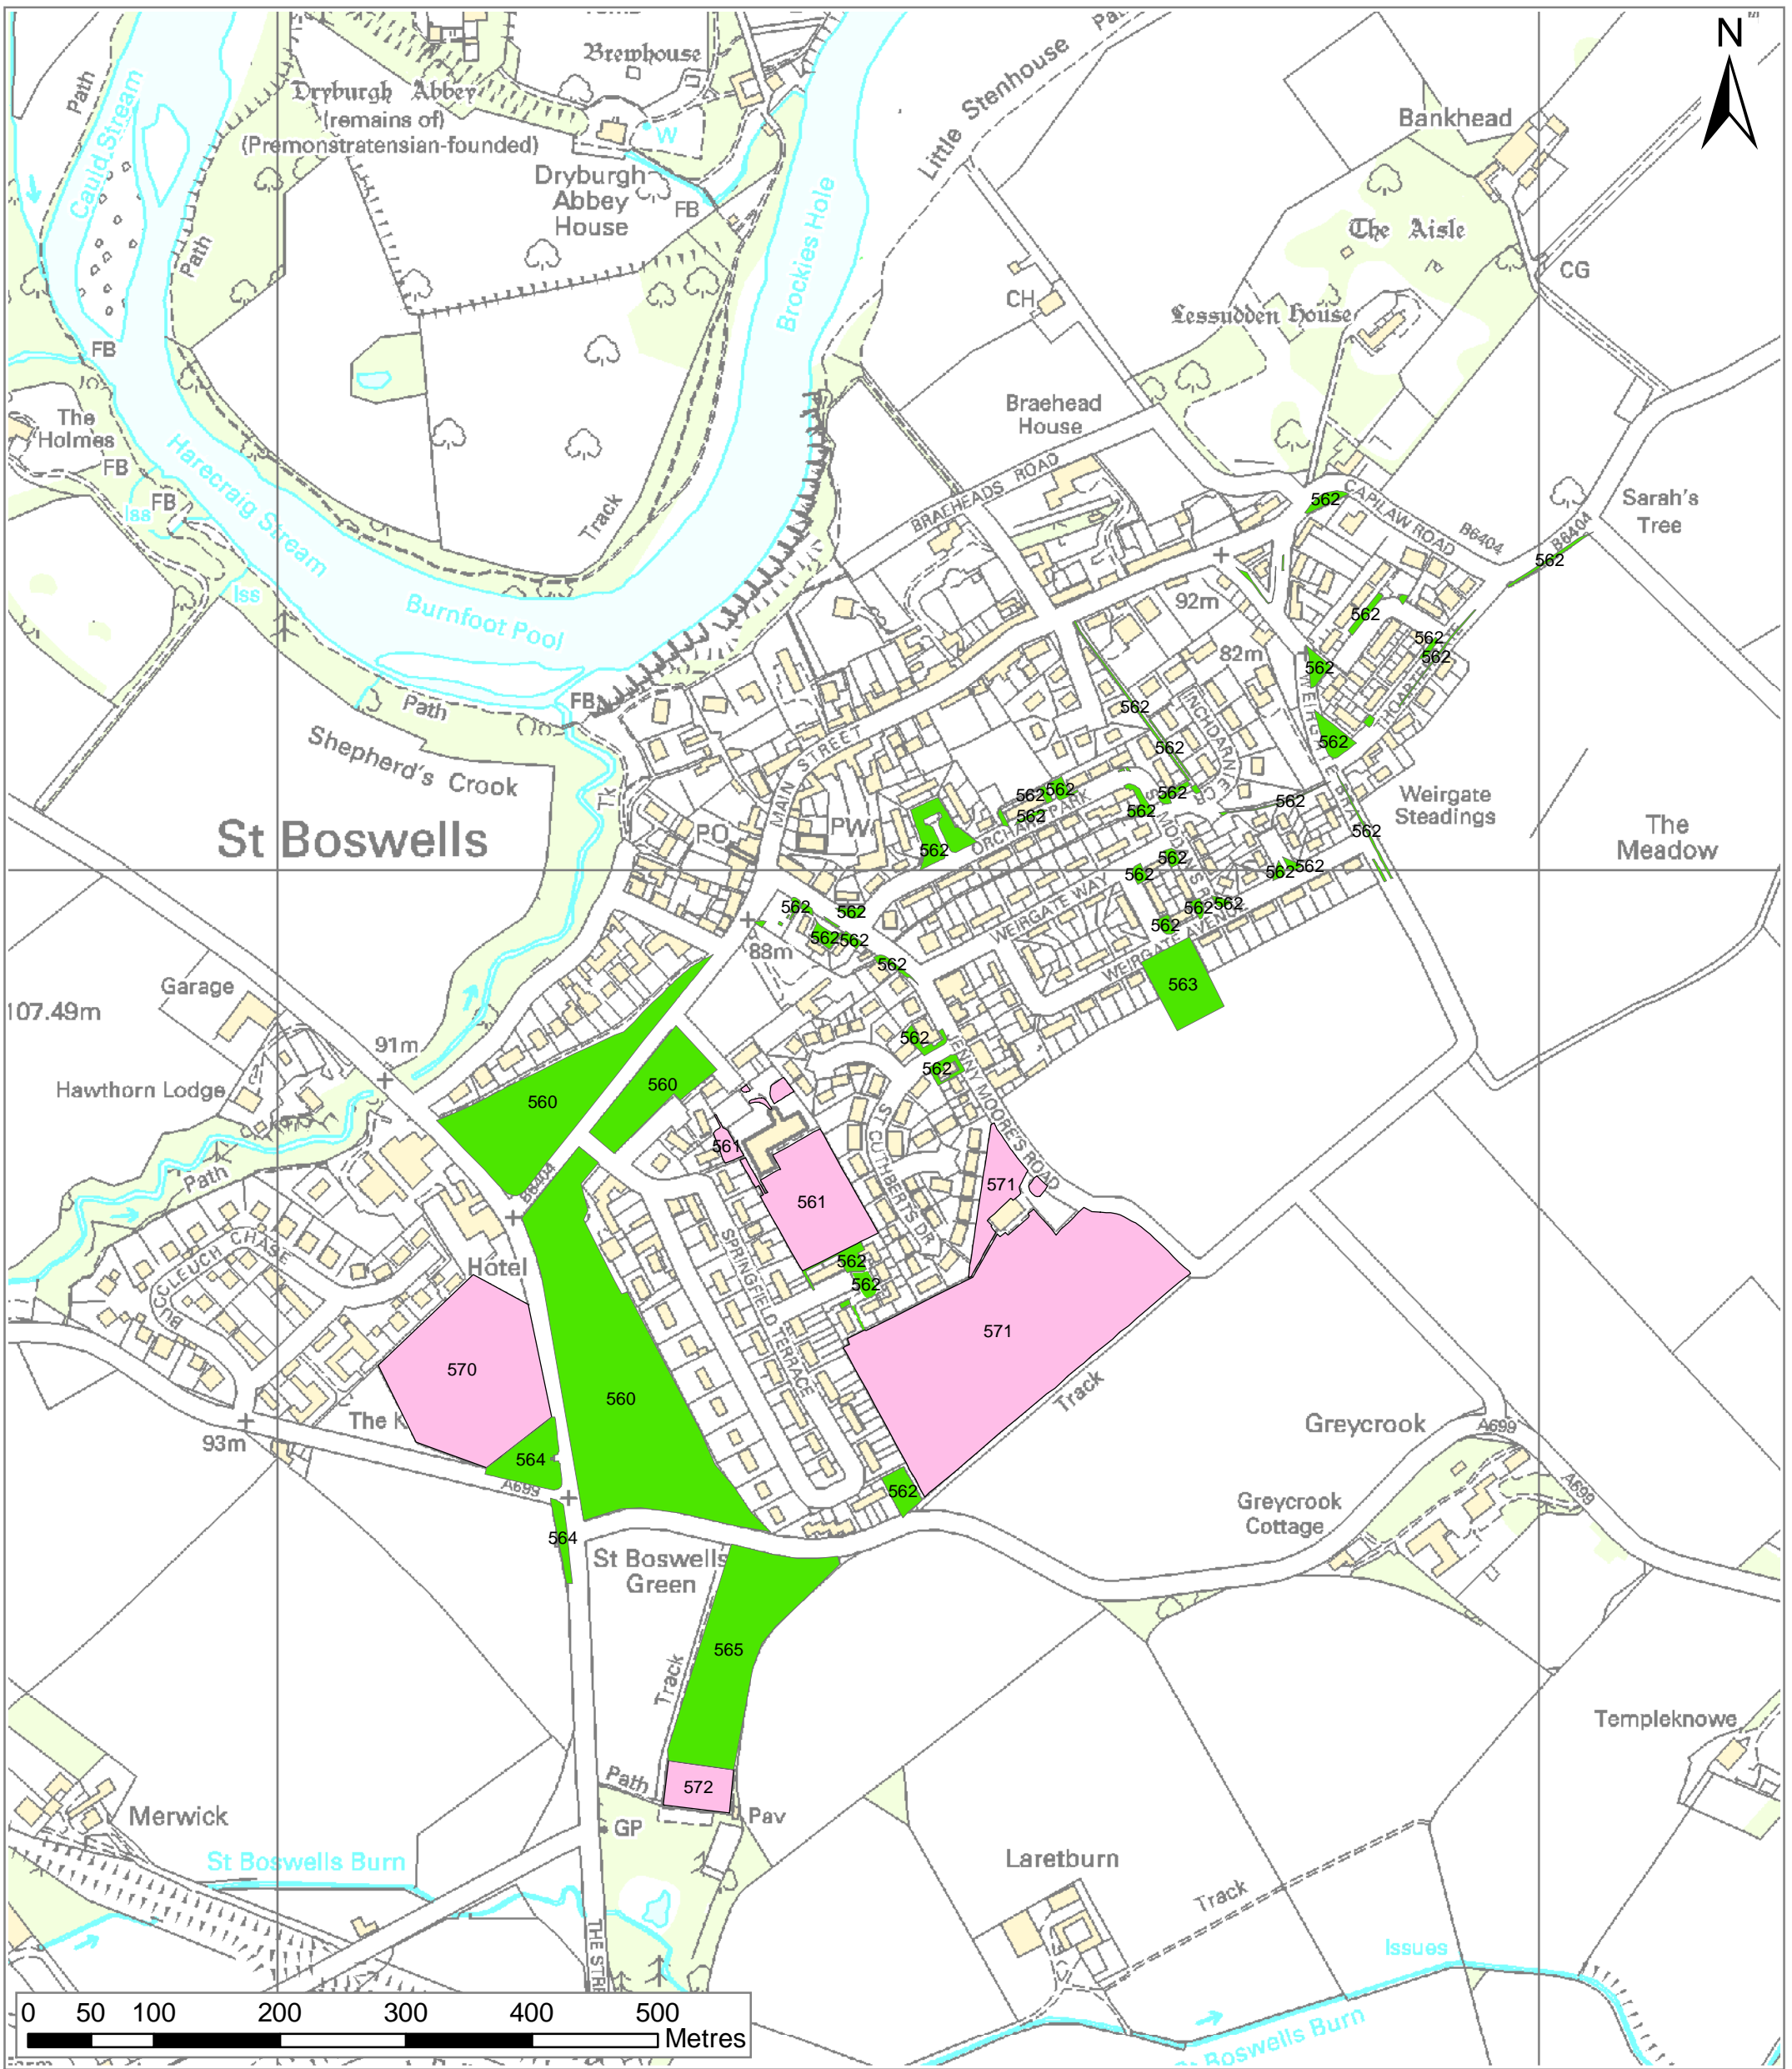

Scottish Borders Open Space Audit St Boswells

Allotments and Community Gardens	Education
Amenity Green Space	Green Corridors
Churchyards and Cemeteries	Natural Green Space
Civic Space	Outdoor Sports Facilities
Children and Young Peoples Facilities	Parks and Gardens