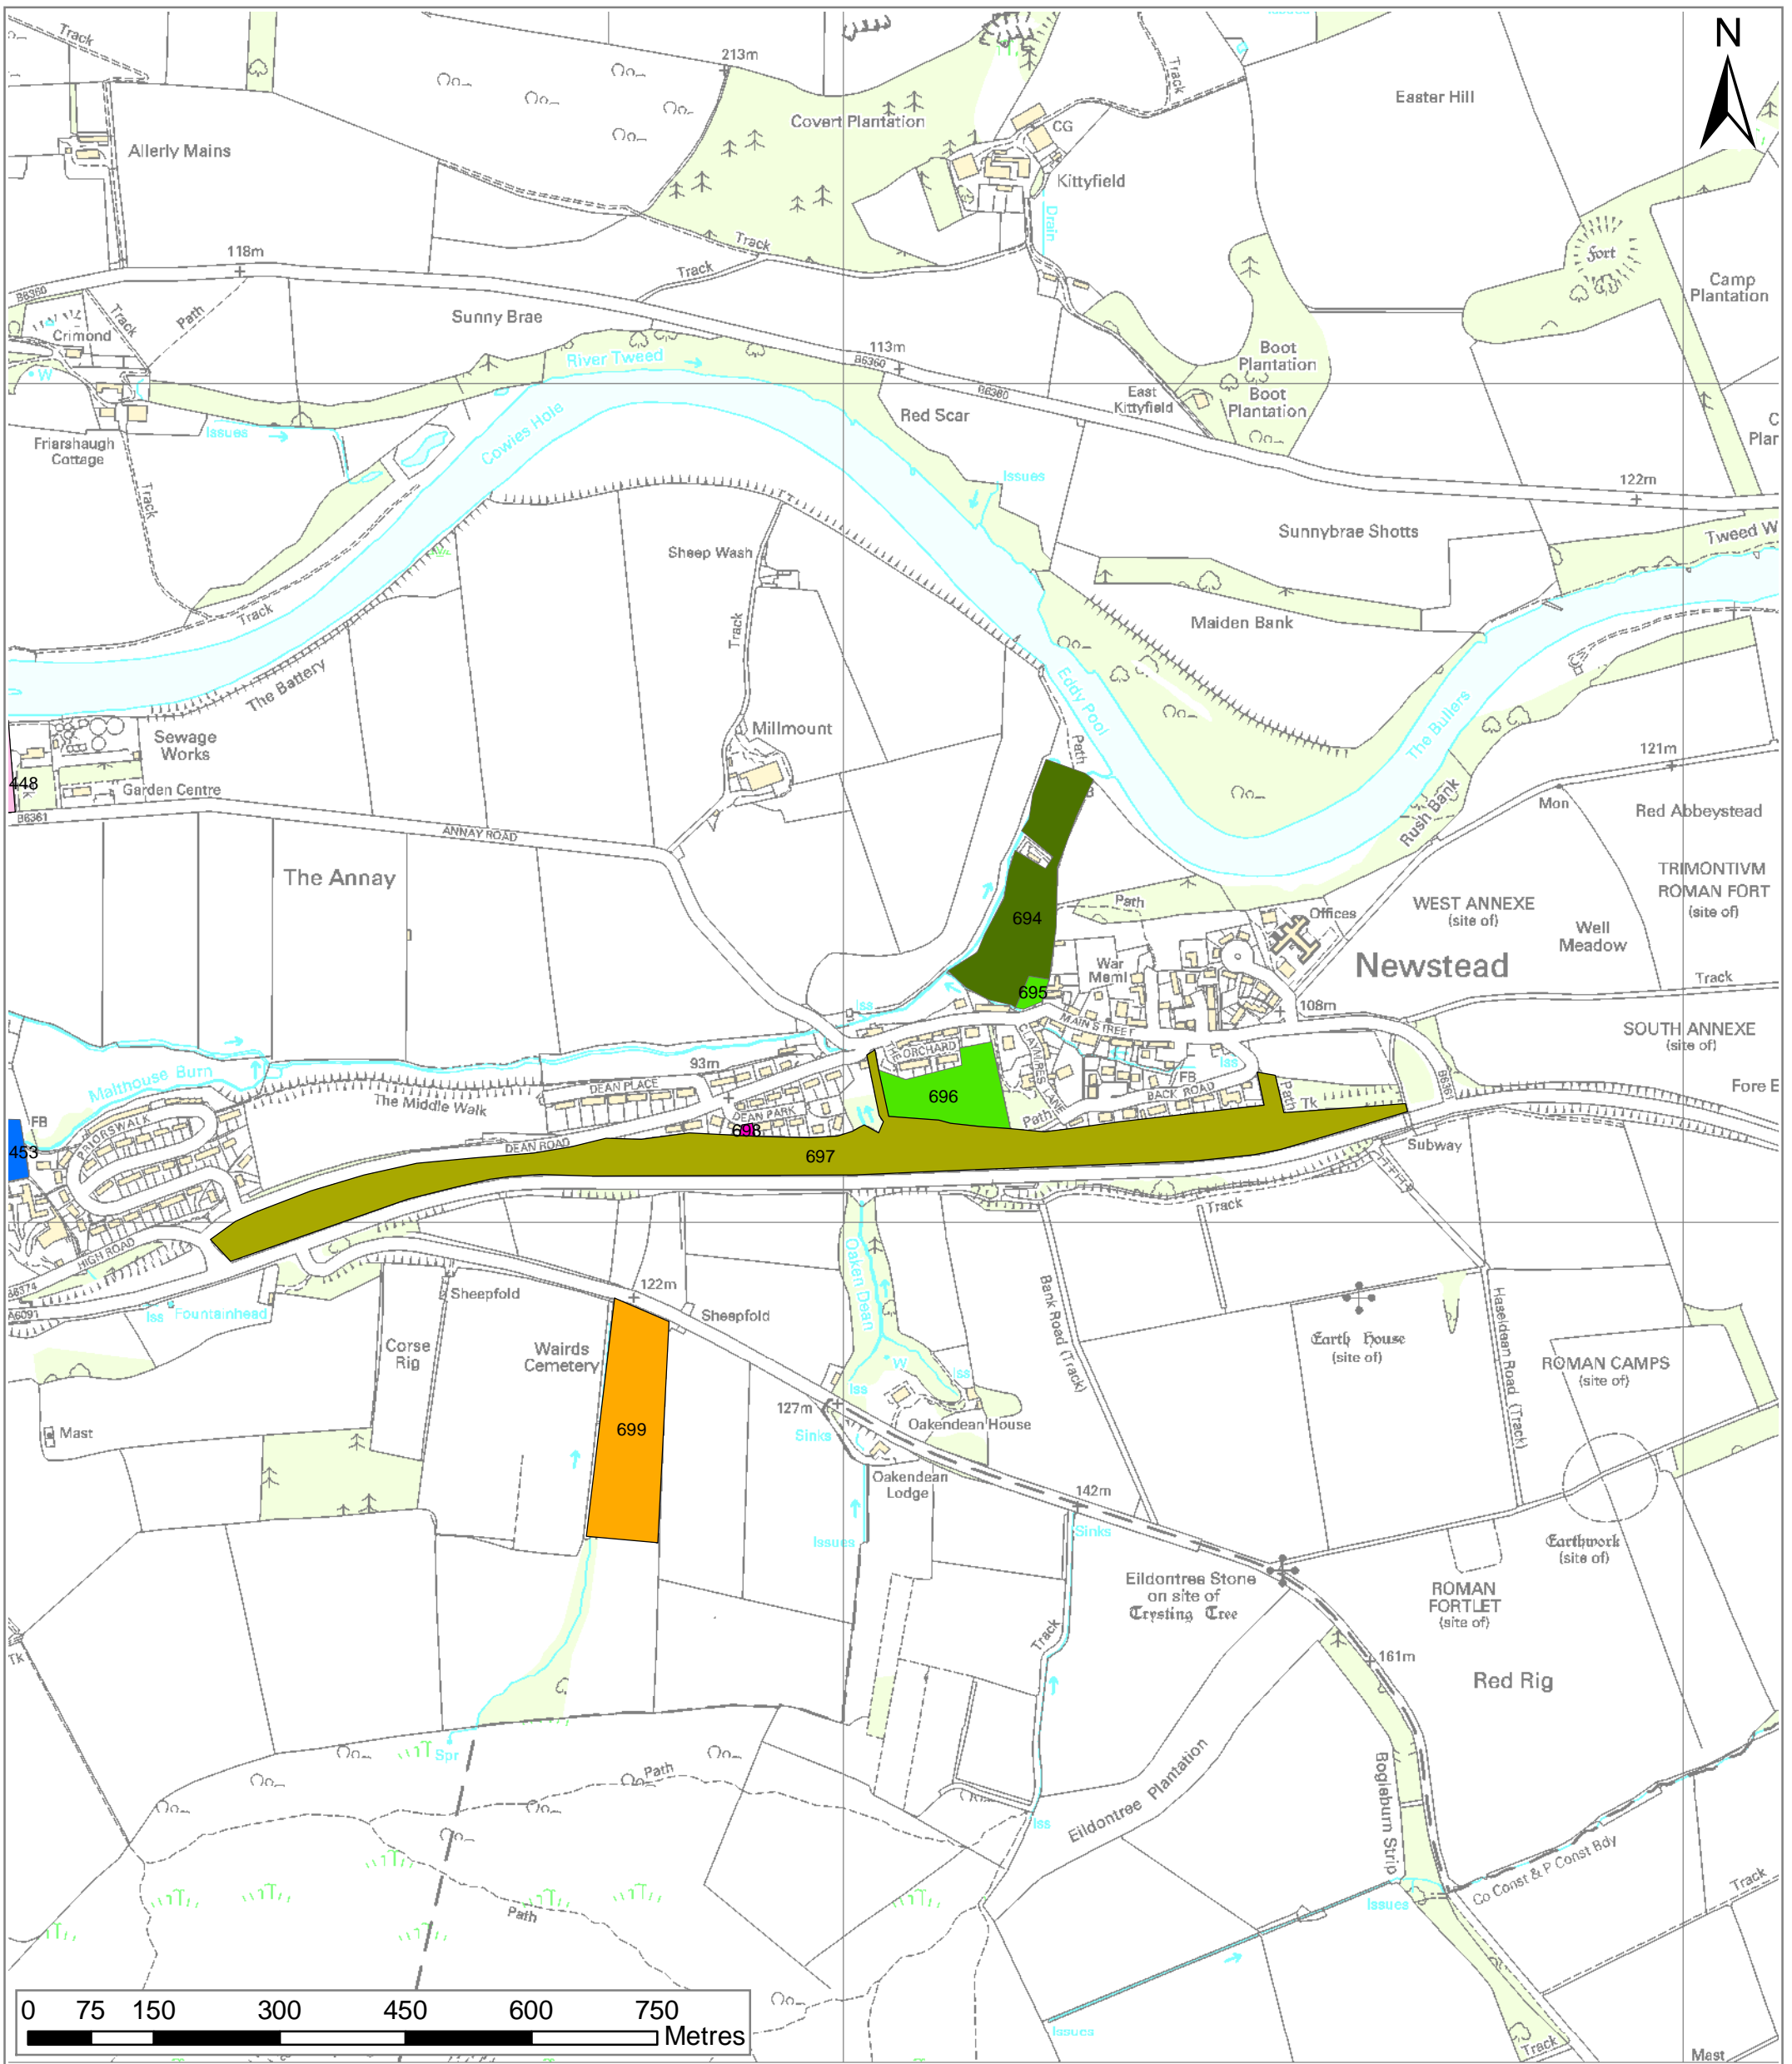

Scottish Borders Open Space Audit Newstead

Allotments and Community Gardens	Education
Amenity Green Space	Green Corridors
Churchyards and Cemeteries	Natural Green Space
Civic Space	Outdoor Sports Facilities
Children and Young Peoples Facilities	Parks and Gardens

Reproduced by permission of Ordnance Survey on behalf of HMSO.
© Crown copyright and database right 2009.
All rights reserved.
Ordnance Survey Licence number 100023423.