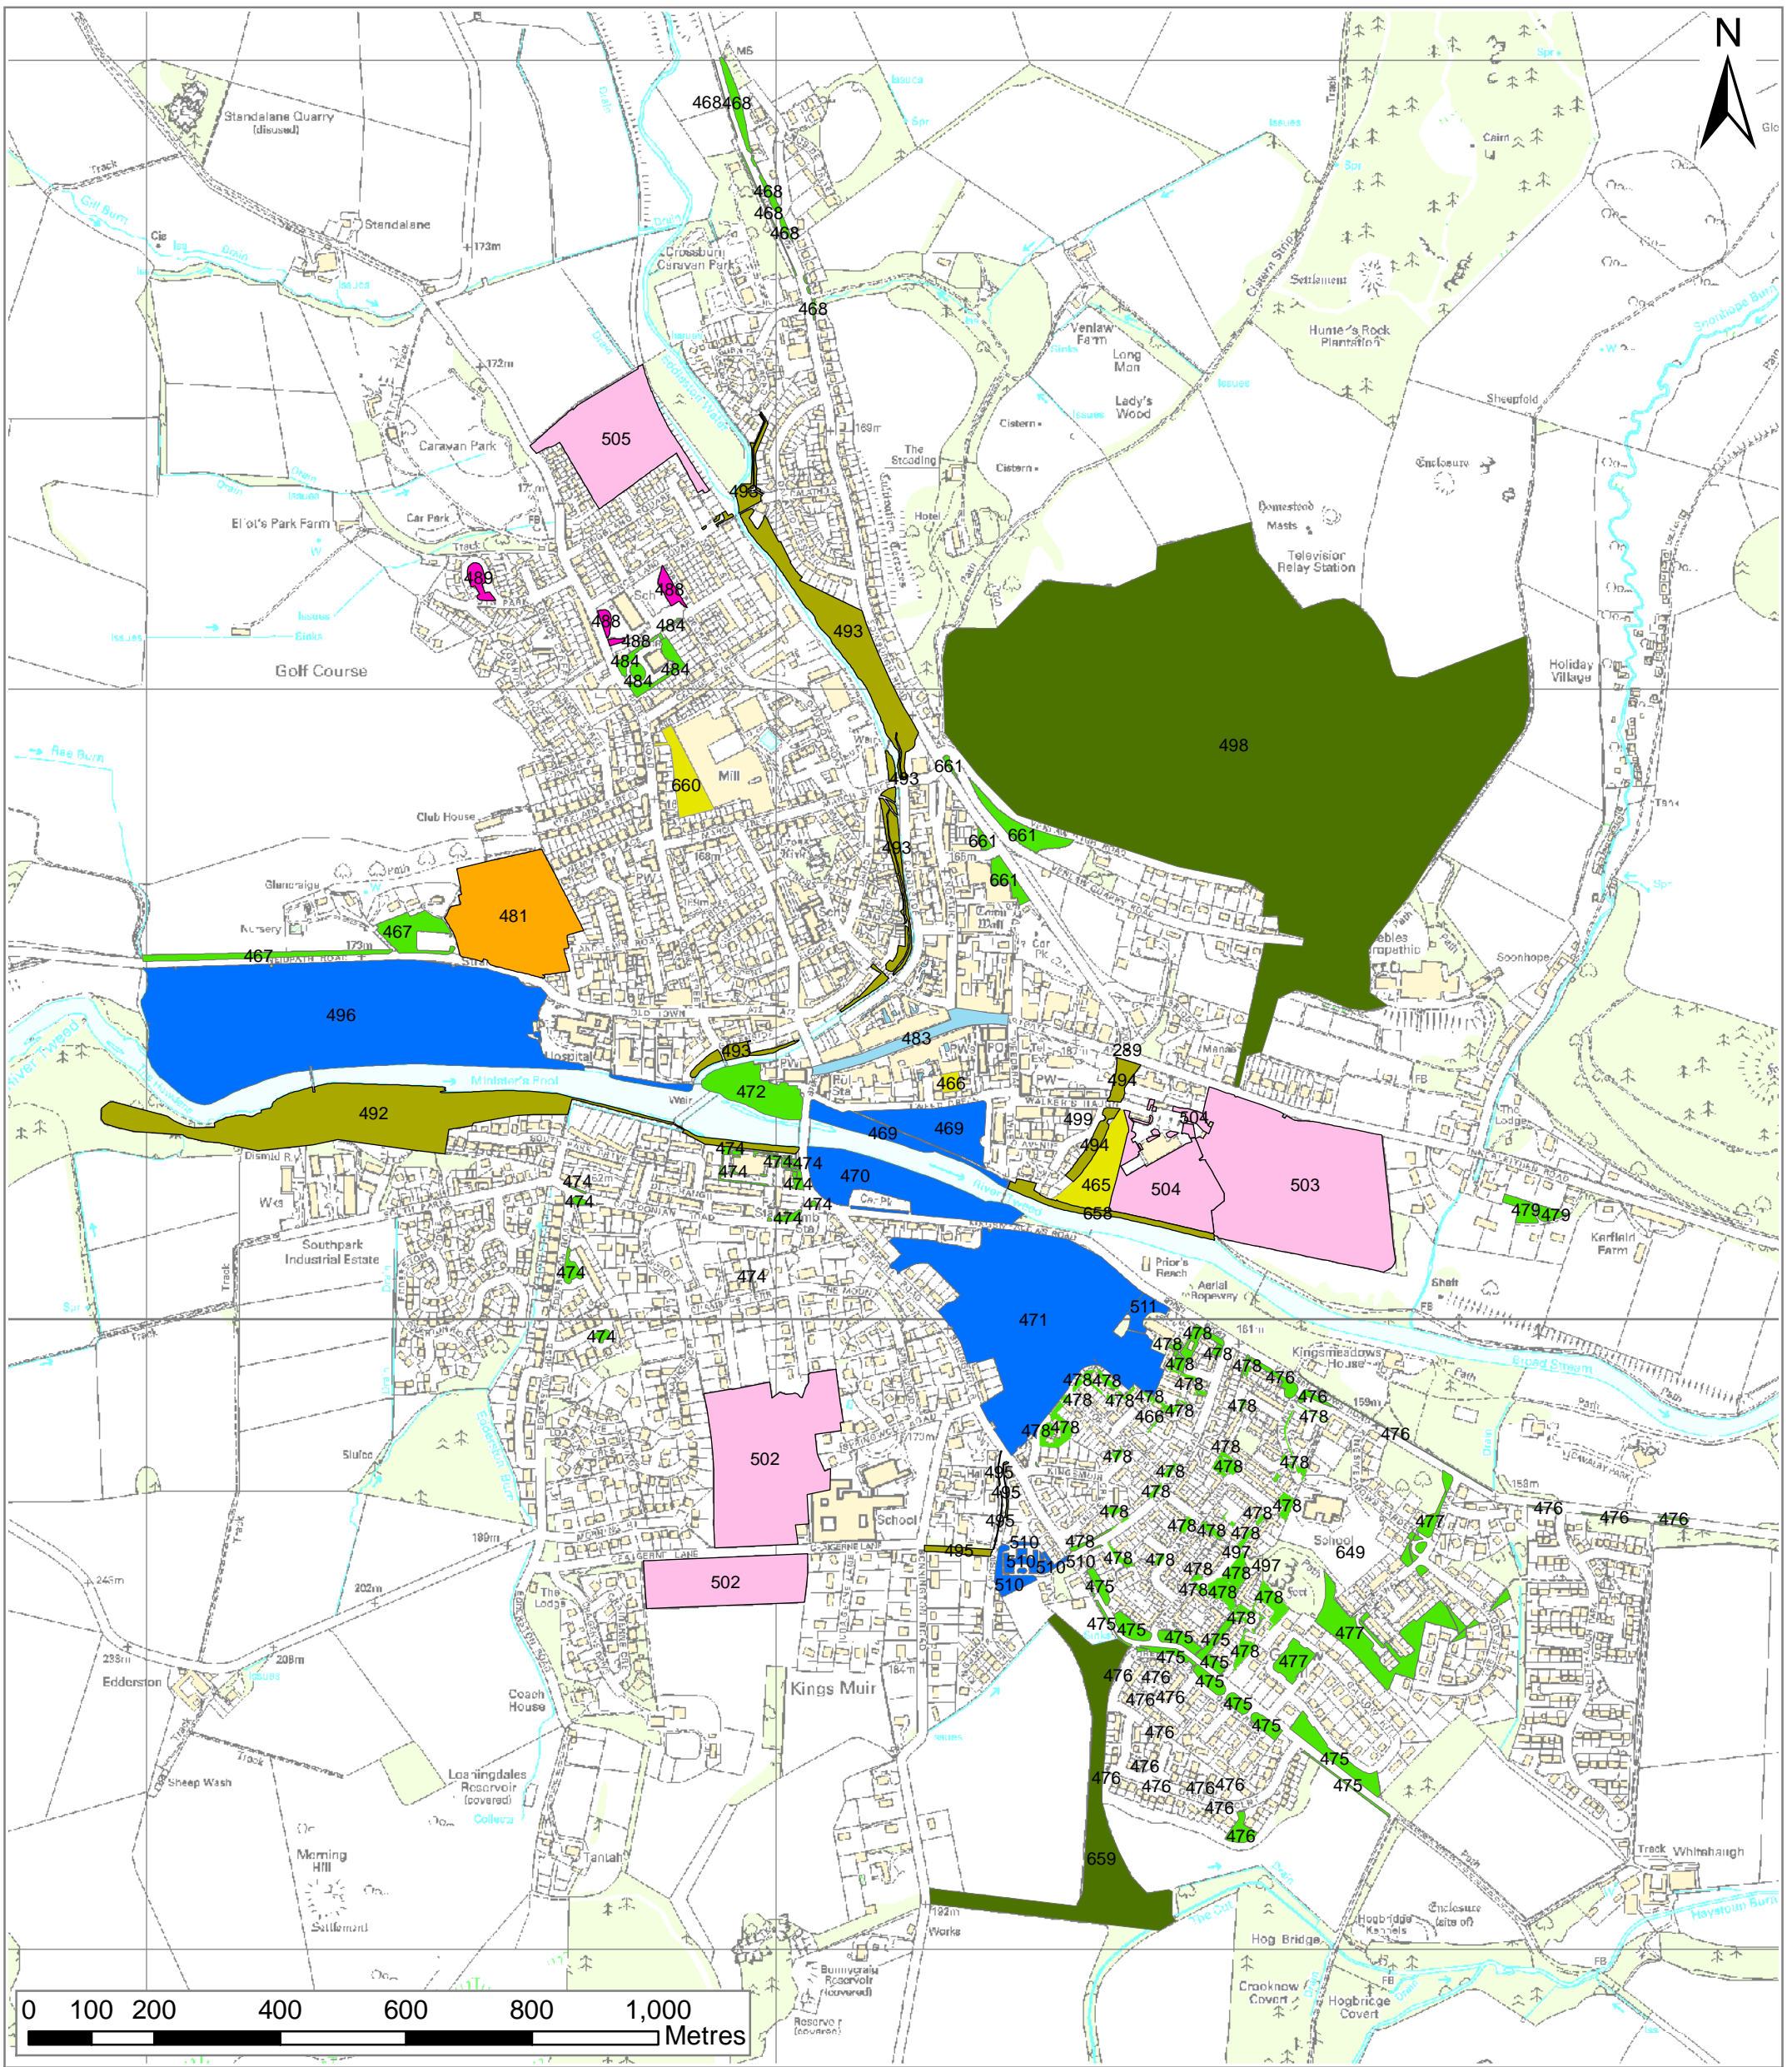

Scottish Borders Open Space Audit Peebles

	Allotments and Community Gardens		Education
	Amenity Green Space		Green Corridors
	Churchyards and Cemeteries		Natural Green Space
	Civic Space		Outdoor Sports Facilities
	Children and Young Peoples Facilities		Parks and Gardens