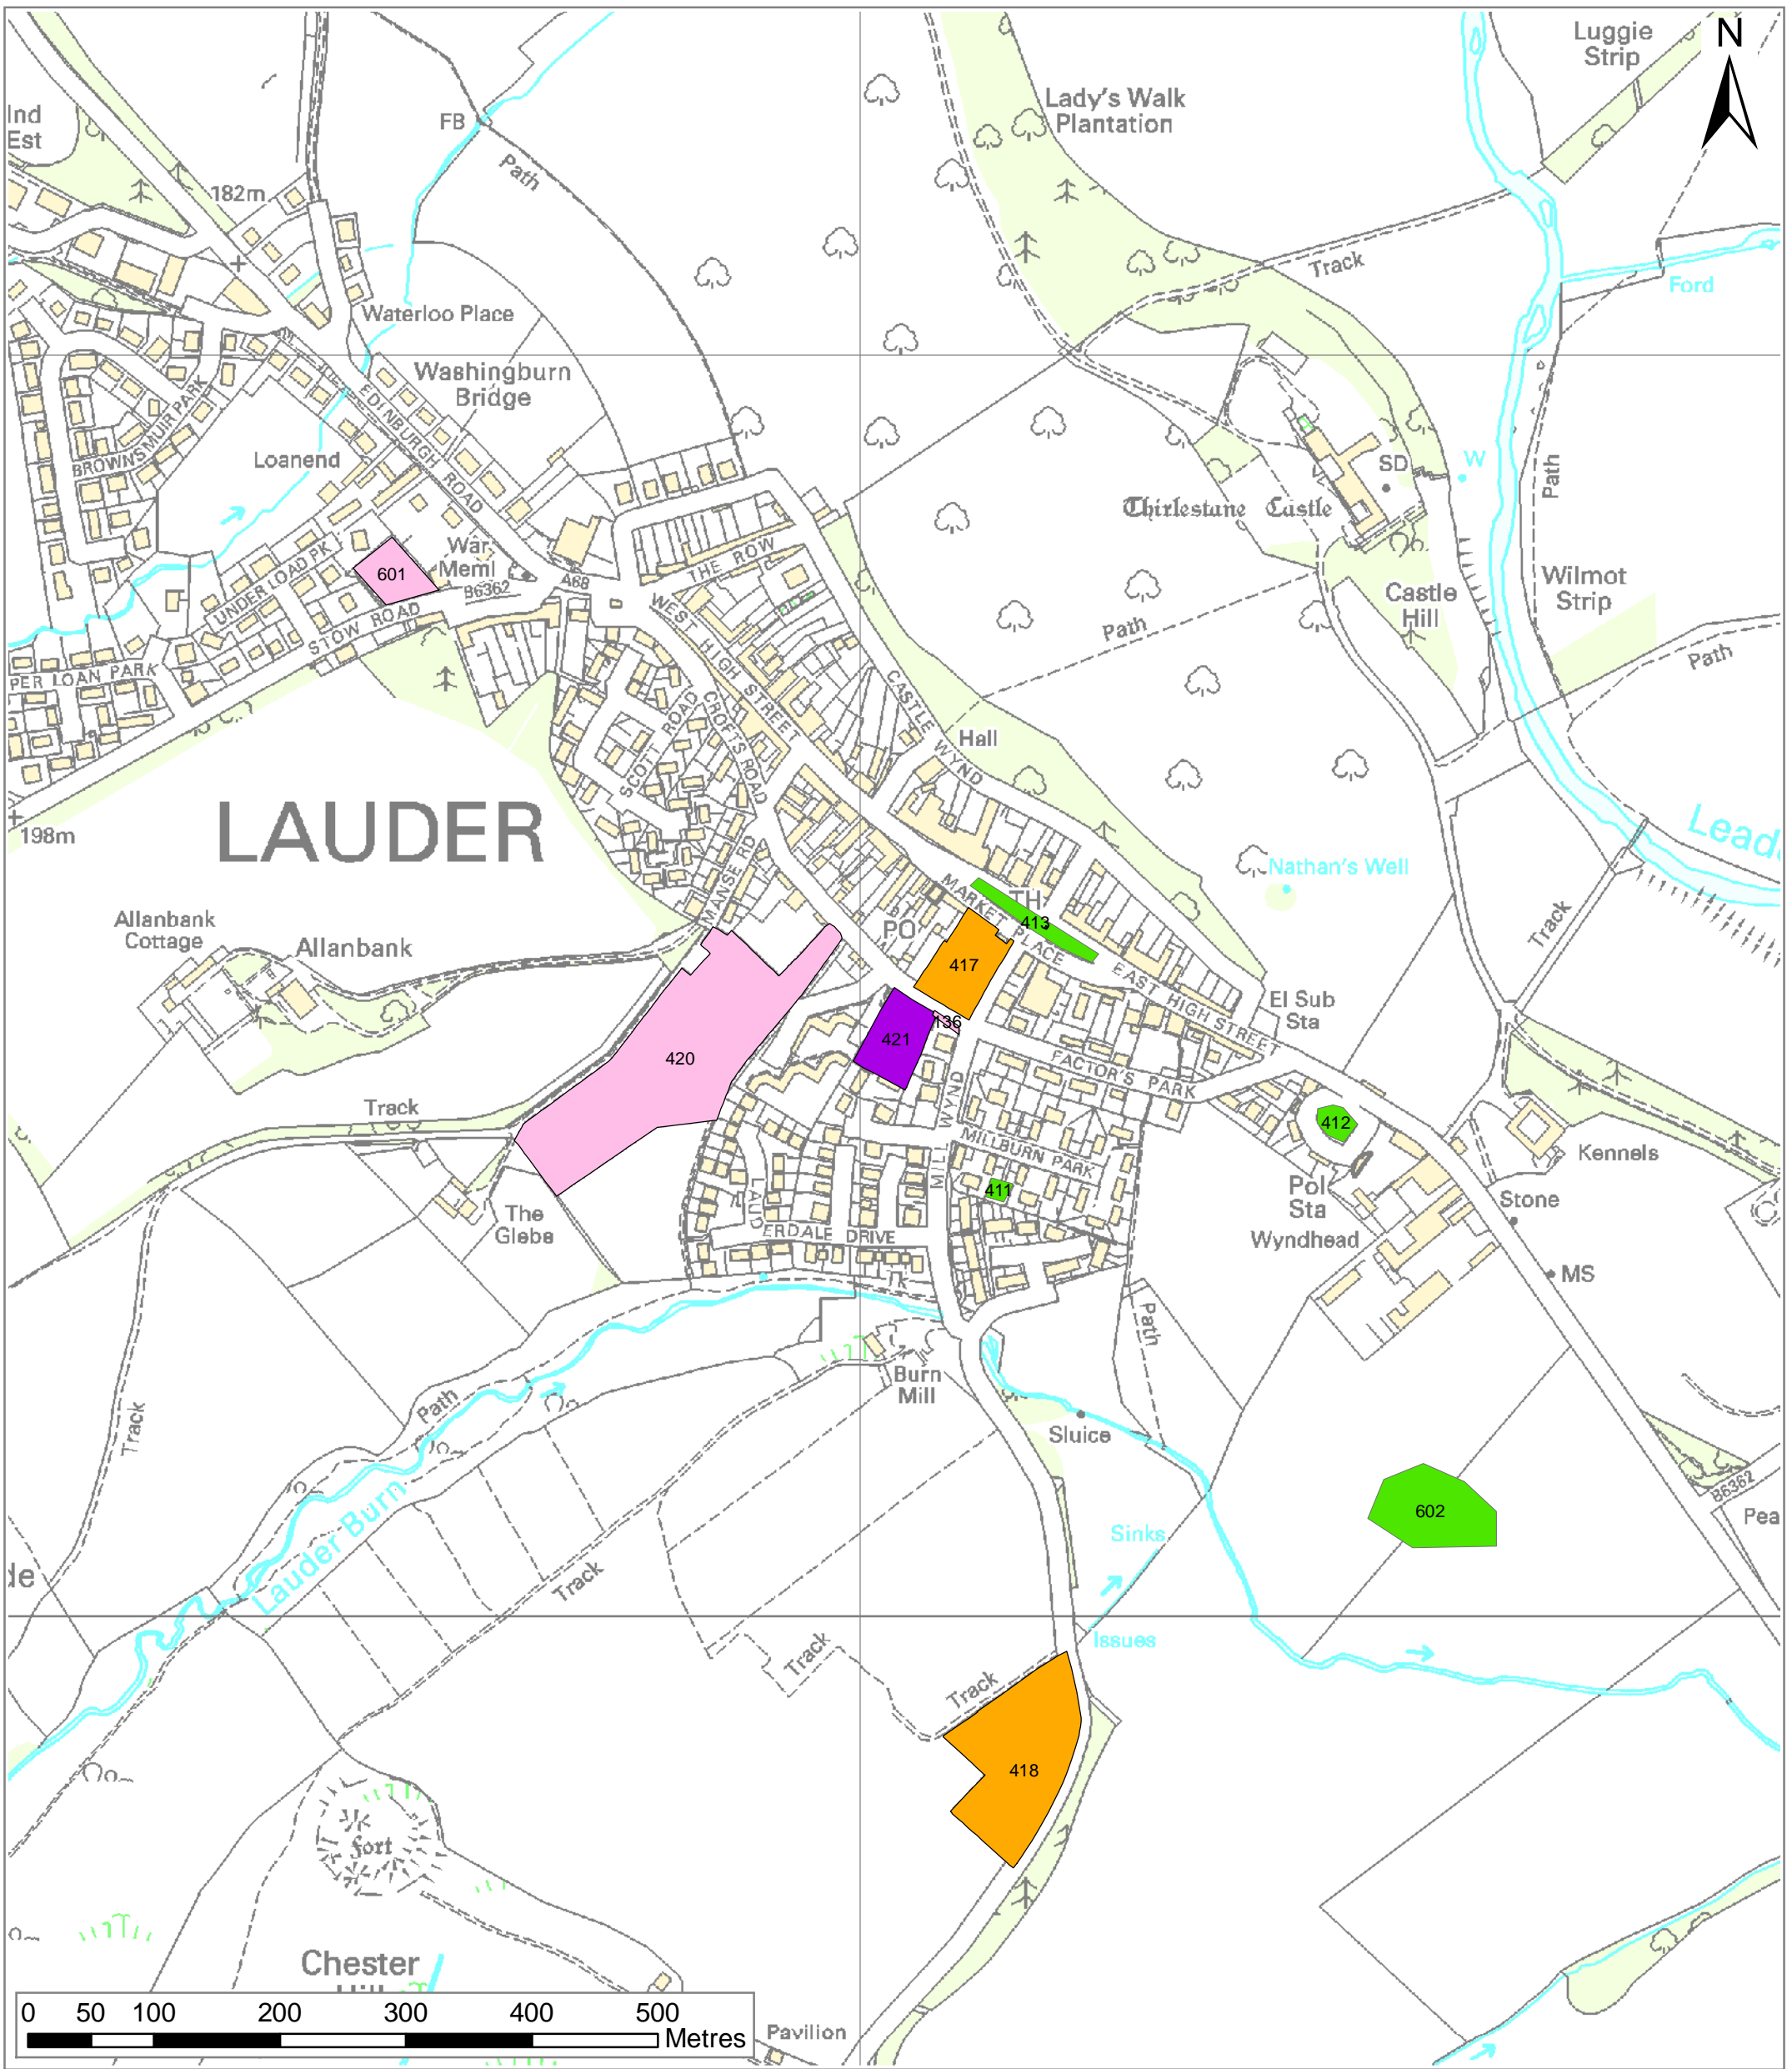

**Scottish Borders
Open Space Audit
Lauder**

Allotments and Community Gardens	Education
Amenity Green Space	Green Corridors
Churchyards and Cemeteries	Natural Green Space
Civic Space	Outdoor Sports Facilities
Children and Young Peoples Facilities	Parks and Gardens