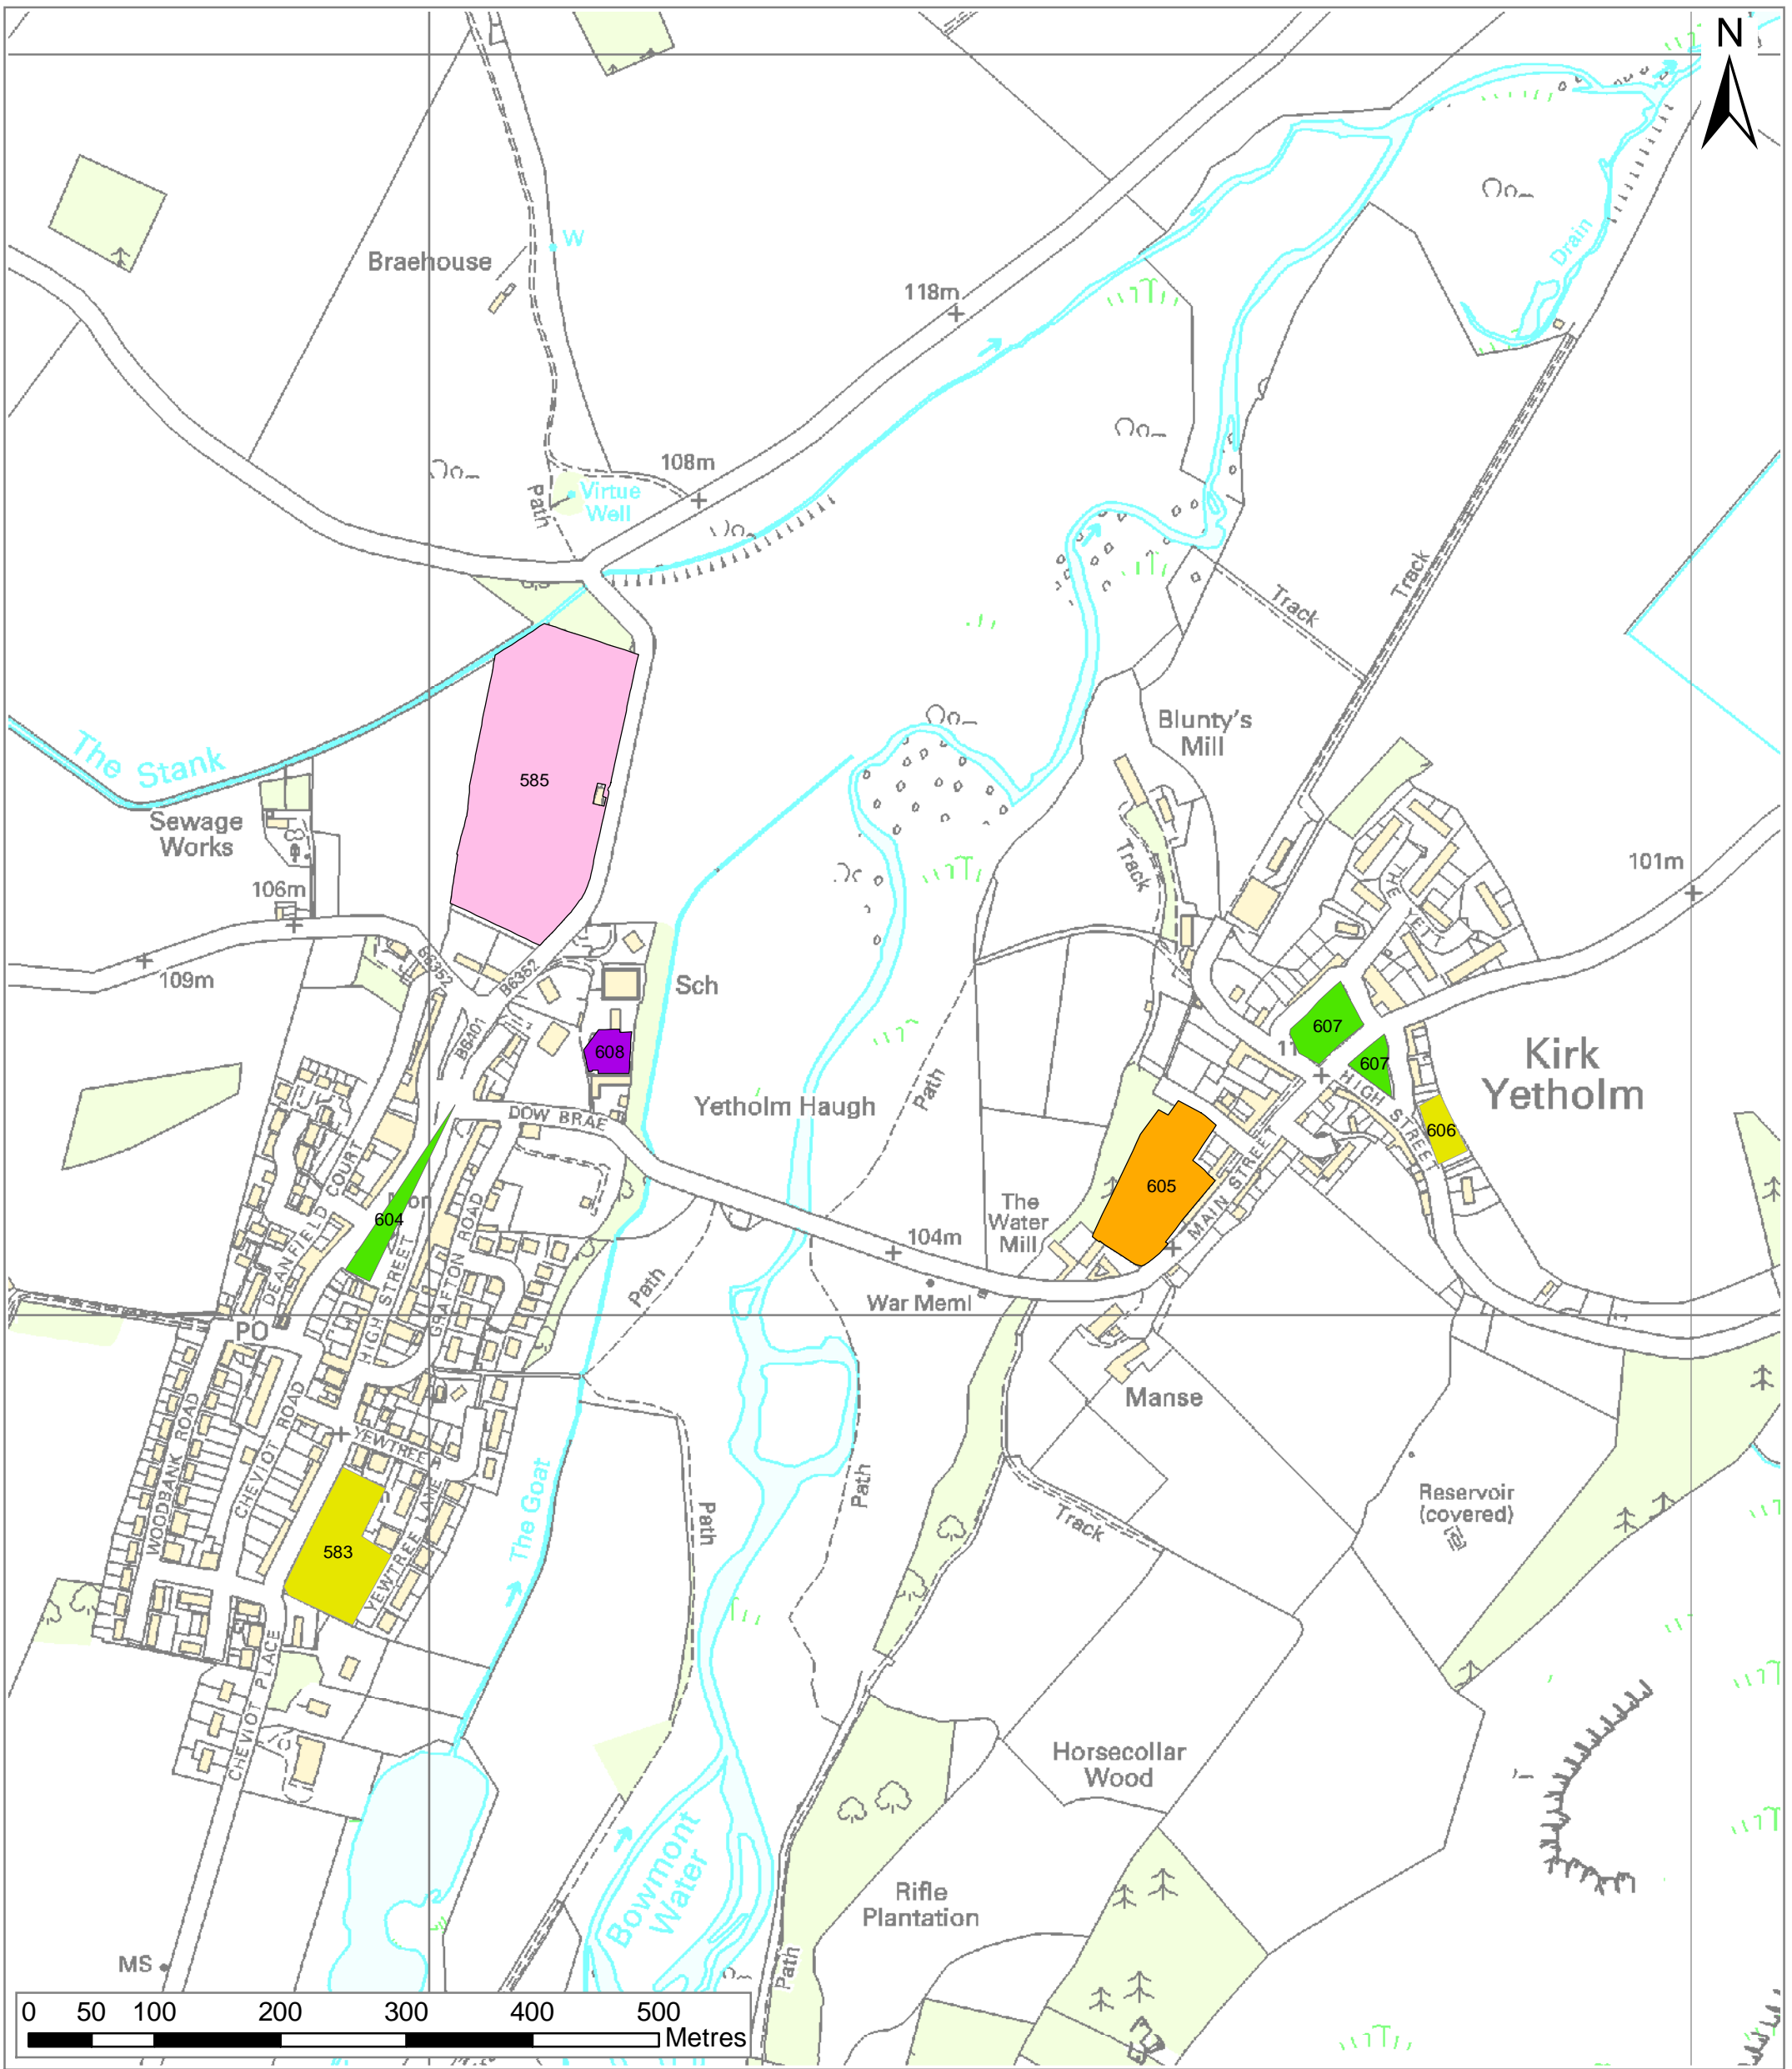

Scottish Borders Open Space Audit Kirk Yetholm

Allotments and Community Gardens	Education
Amenity Green Space	Green Corridors
Churchyards and Cemeteries	Natural Green Space
Civic Space	Outdoor Sports Facilities
Children and Young Peoples Facilities	Parks and Gardens