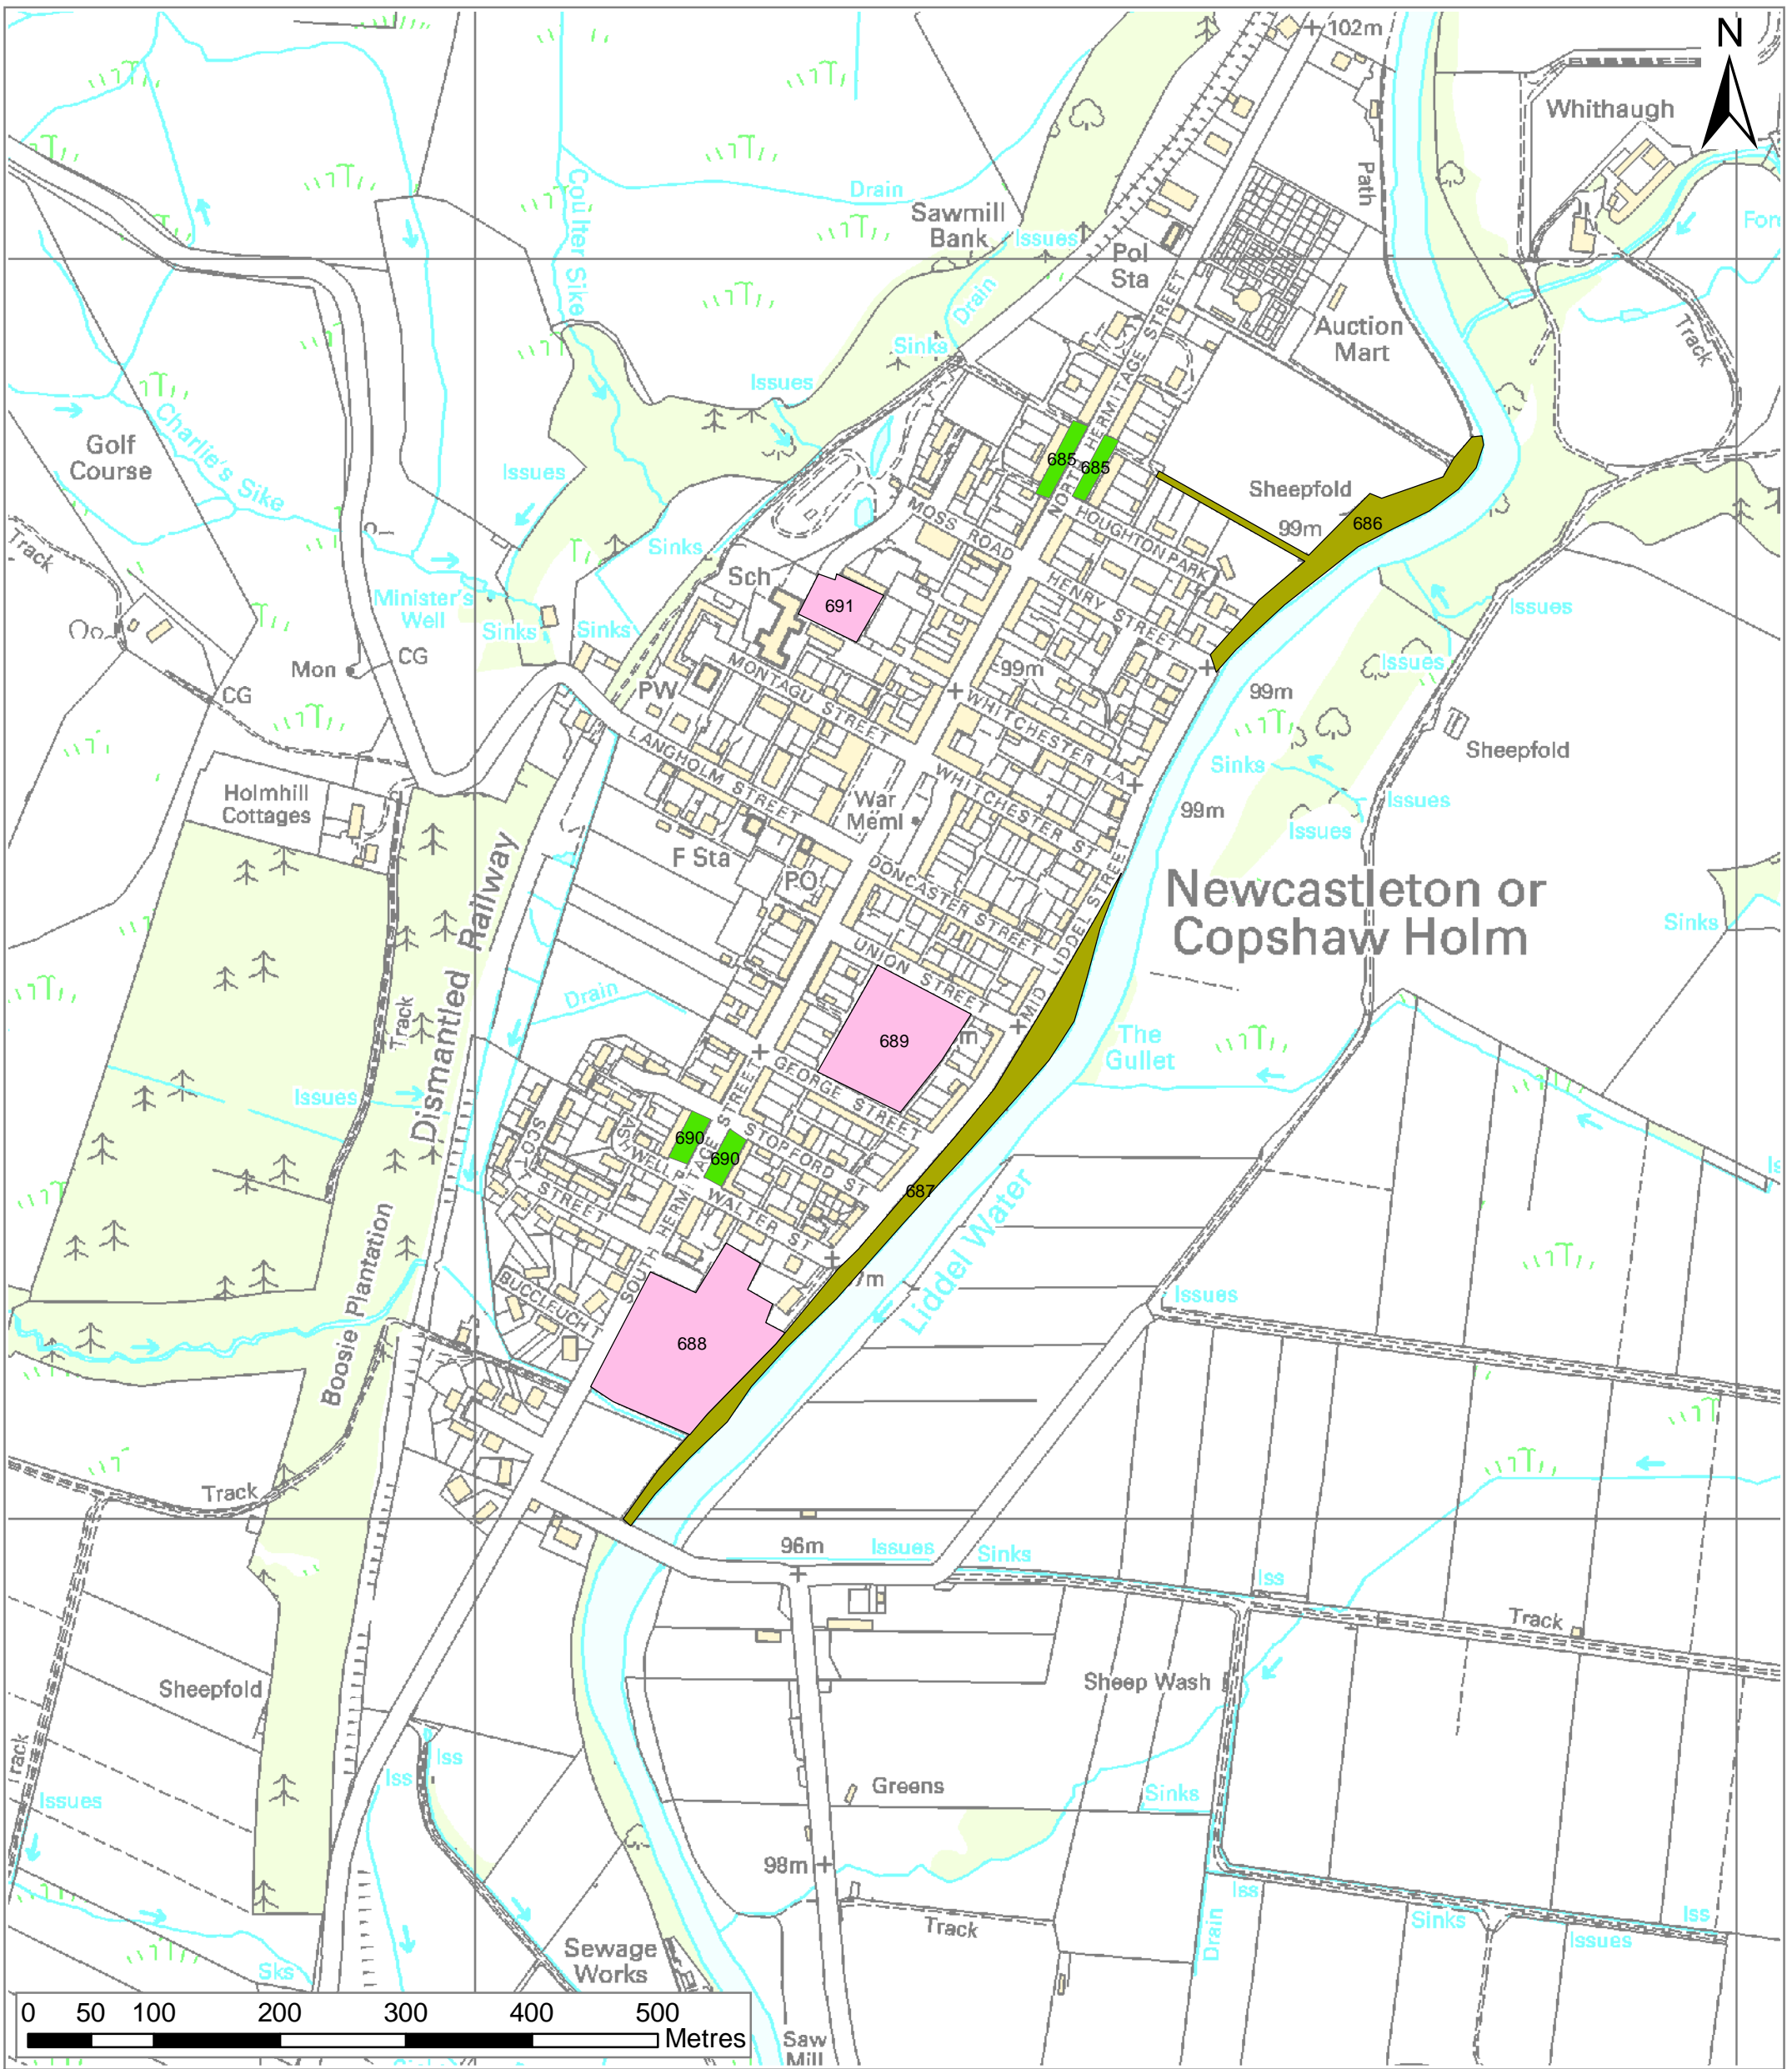

Scottish Borders Open Space Audit Newcastleton

Allotments and Community Gardens	Education
Amenity Green Space	Green Corridors
Churchyards and Cemeteries	Natural Green Space
Civic Space	Outdoor Sports Facilities
Children and Young Peoples Facilities	Parks and Gardens