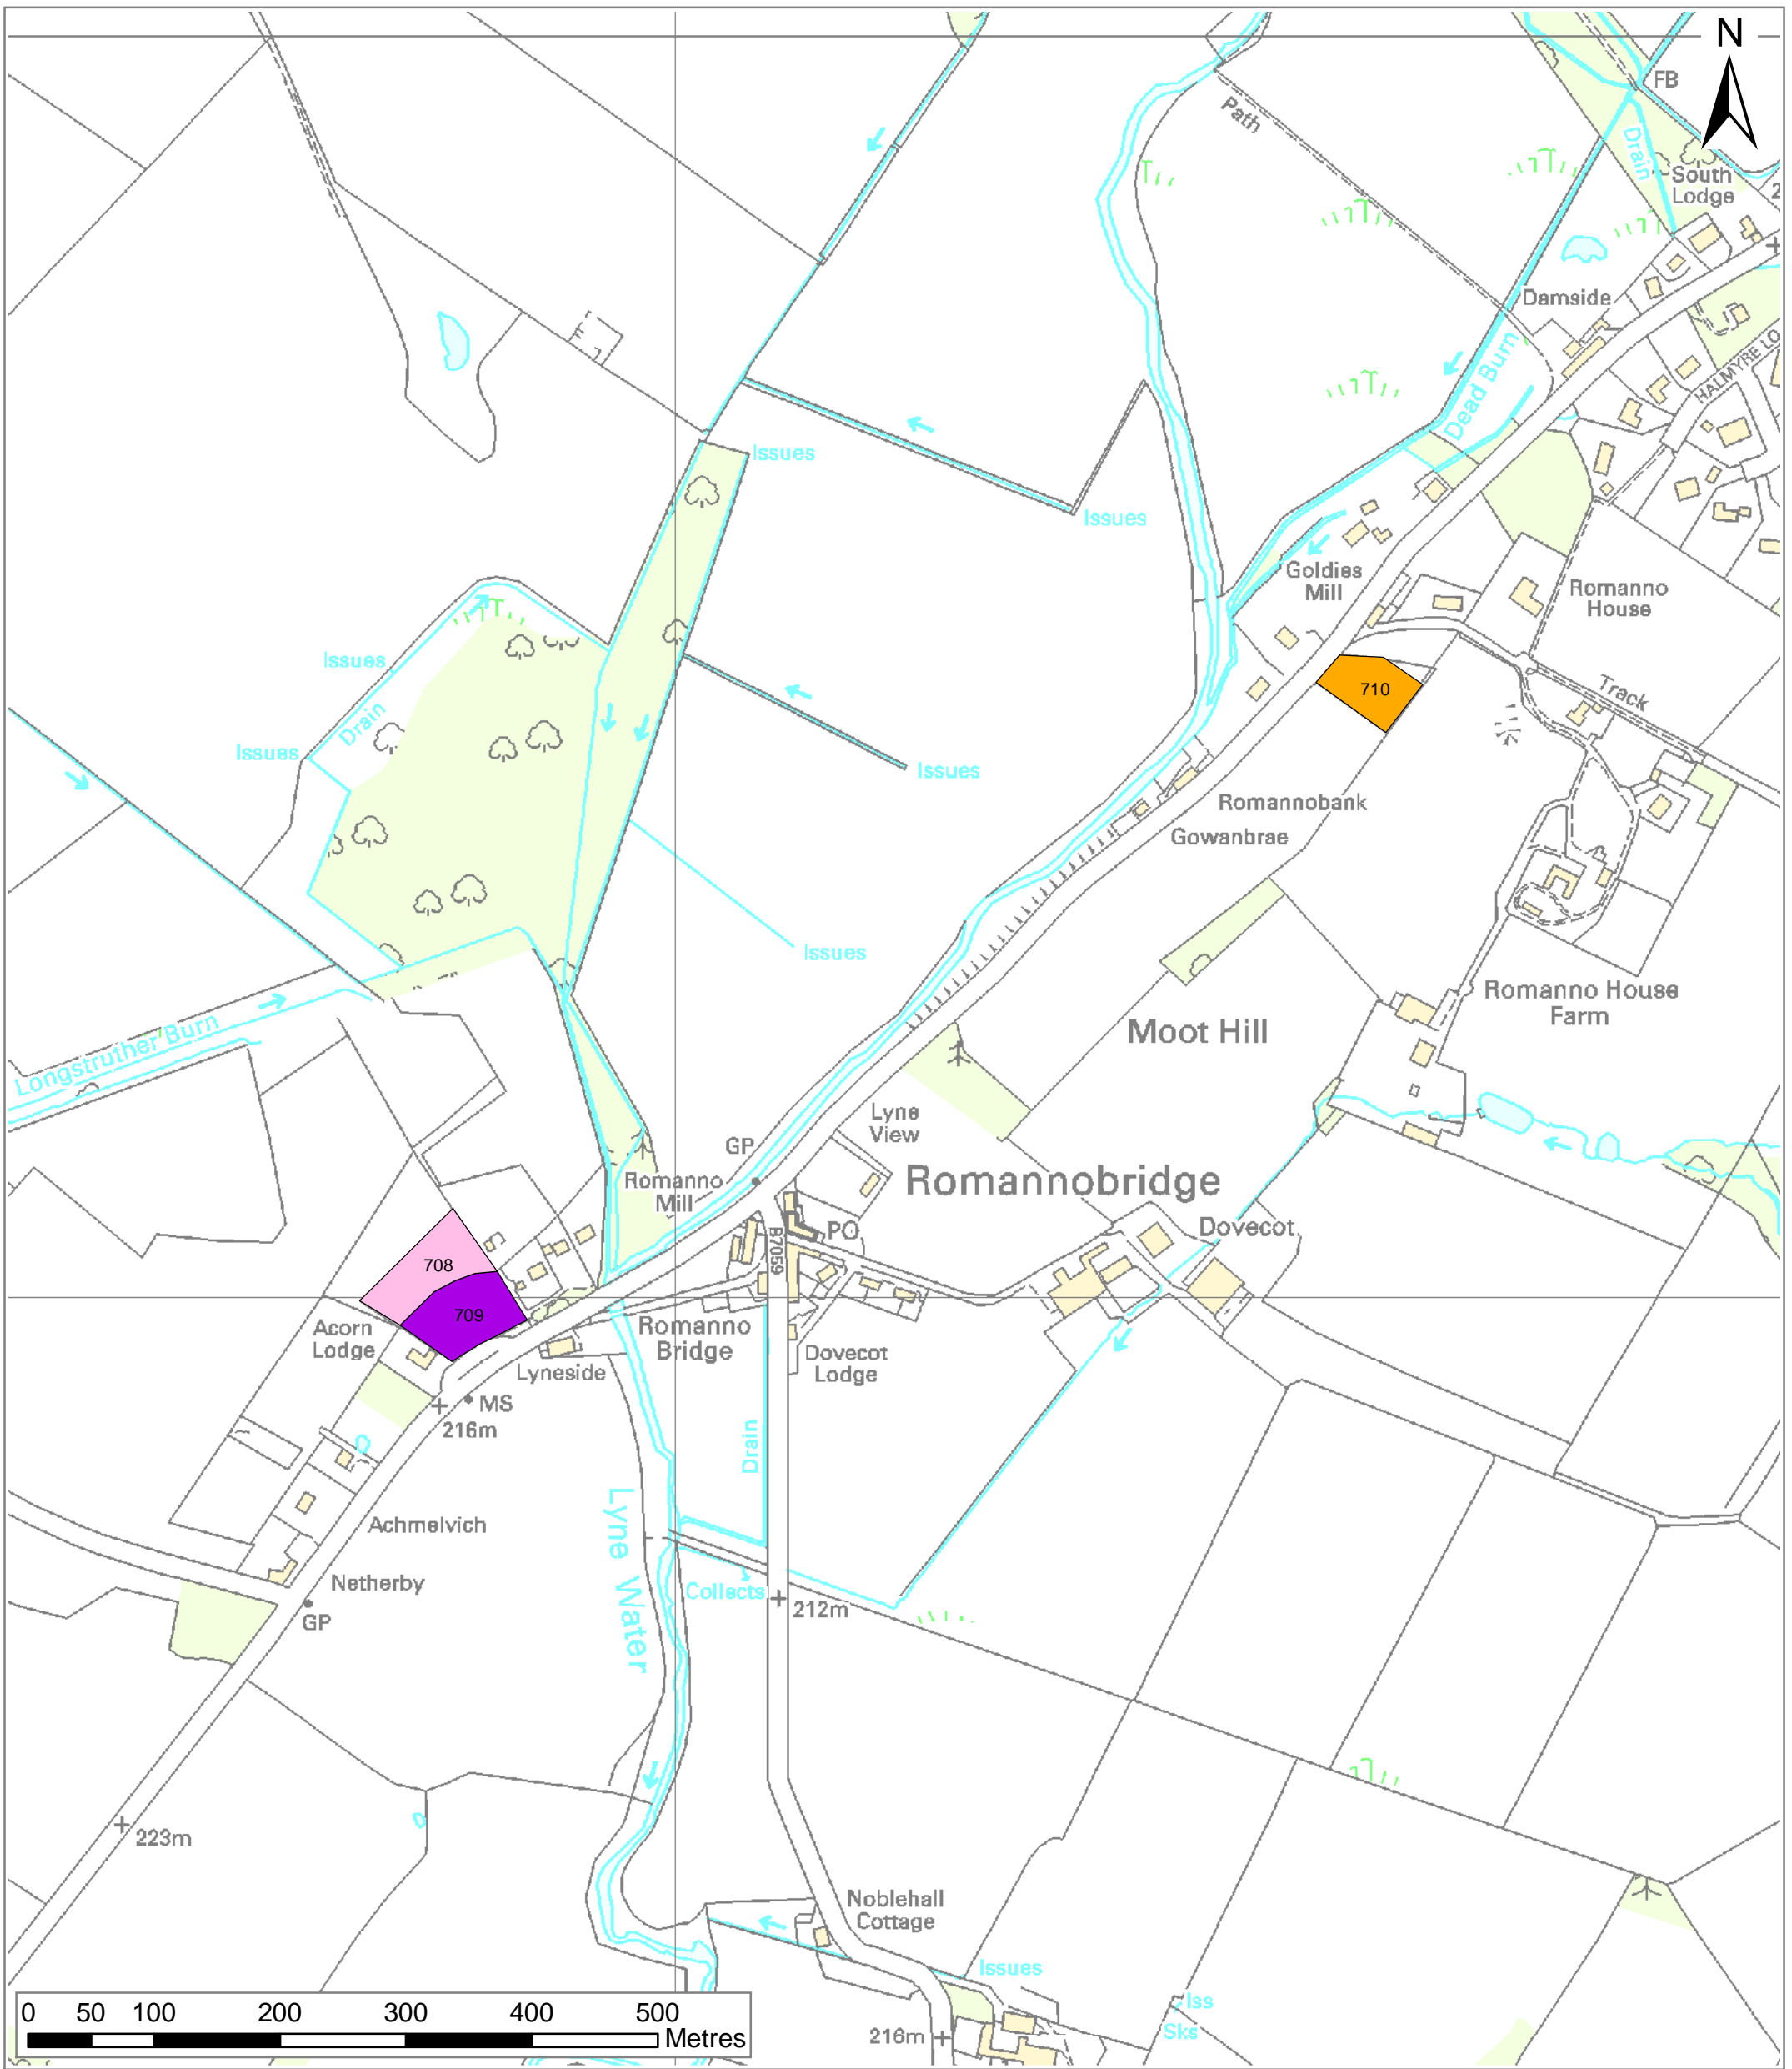

Scottish Borders Open Space Audit Romannobridge

Allotments and Community Gardens	Education
Amenity Green Space	Green Corridors
Churchyards and Cemeteries	Natural Green Space
Civic Space	Outdoor Sports Facilities
Children and Young Peoples Facilities	Parks and Gardens