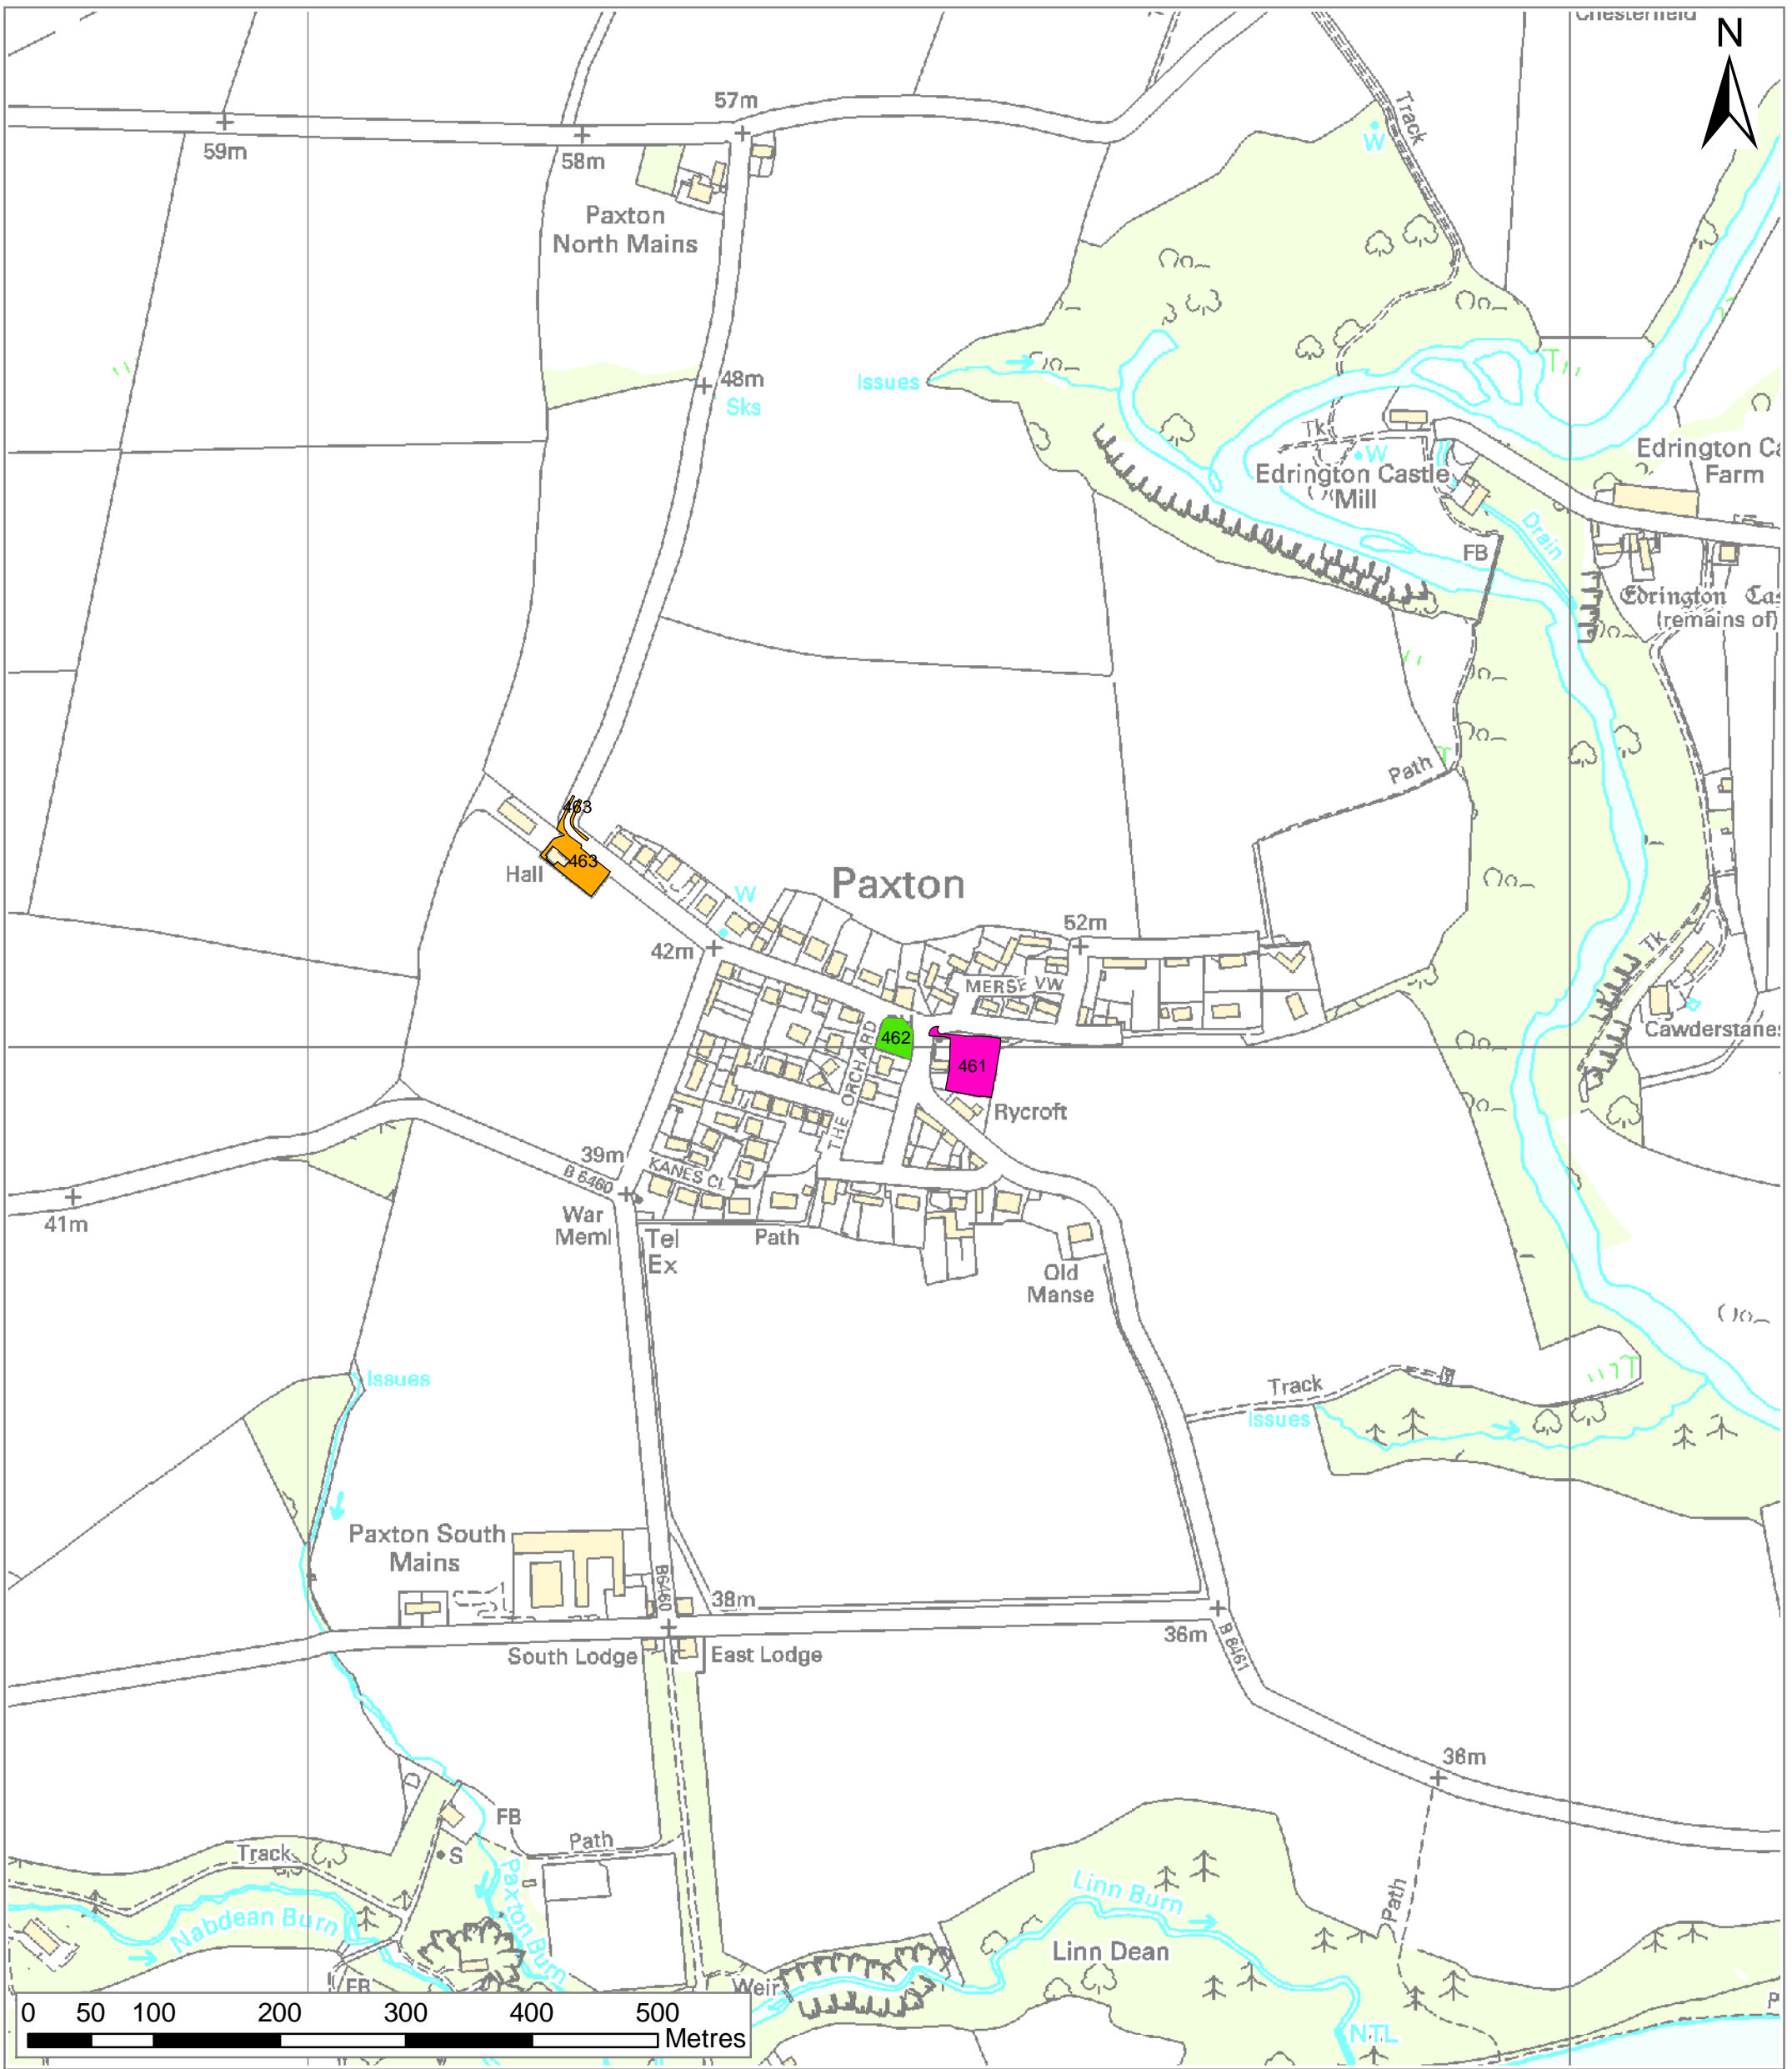

Scottish Borders Open Space Audit Paxton

Allotments and Community Gardens	Education
Amenity Green Space	Green Corridors
Churchyards and Cemeteries	Natural Green Space
Civic Space	Outdoor Sports Facilities
Children and Young Peoples Facilities	Parks and Gardens