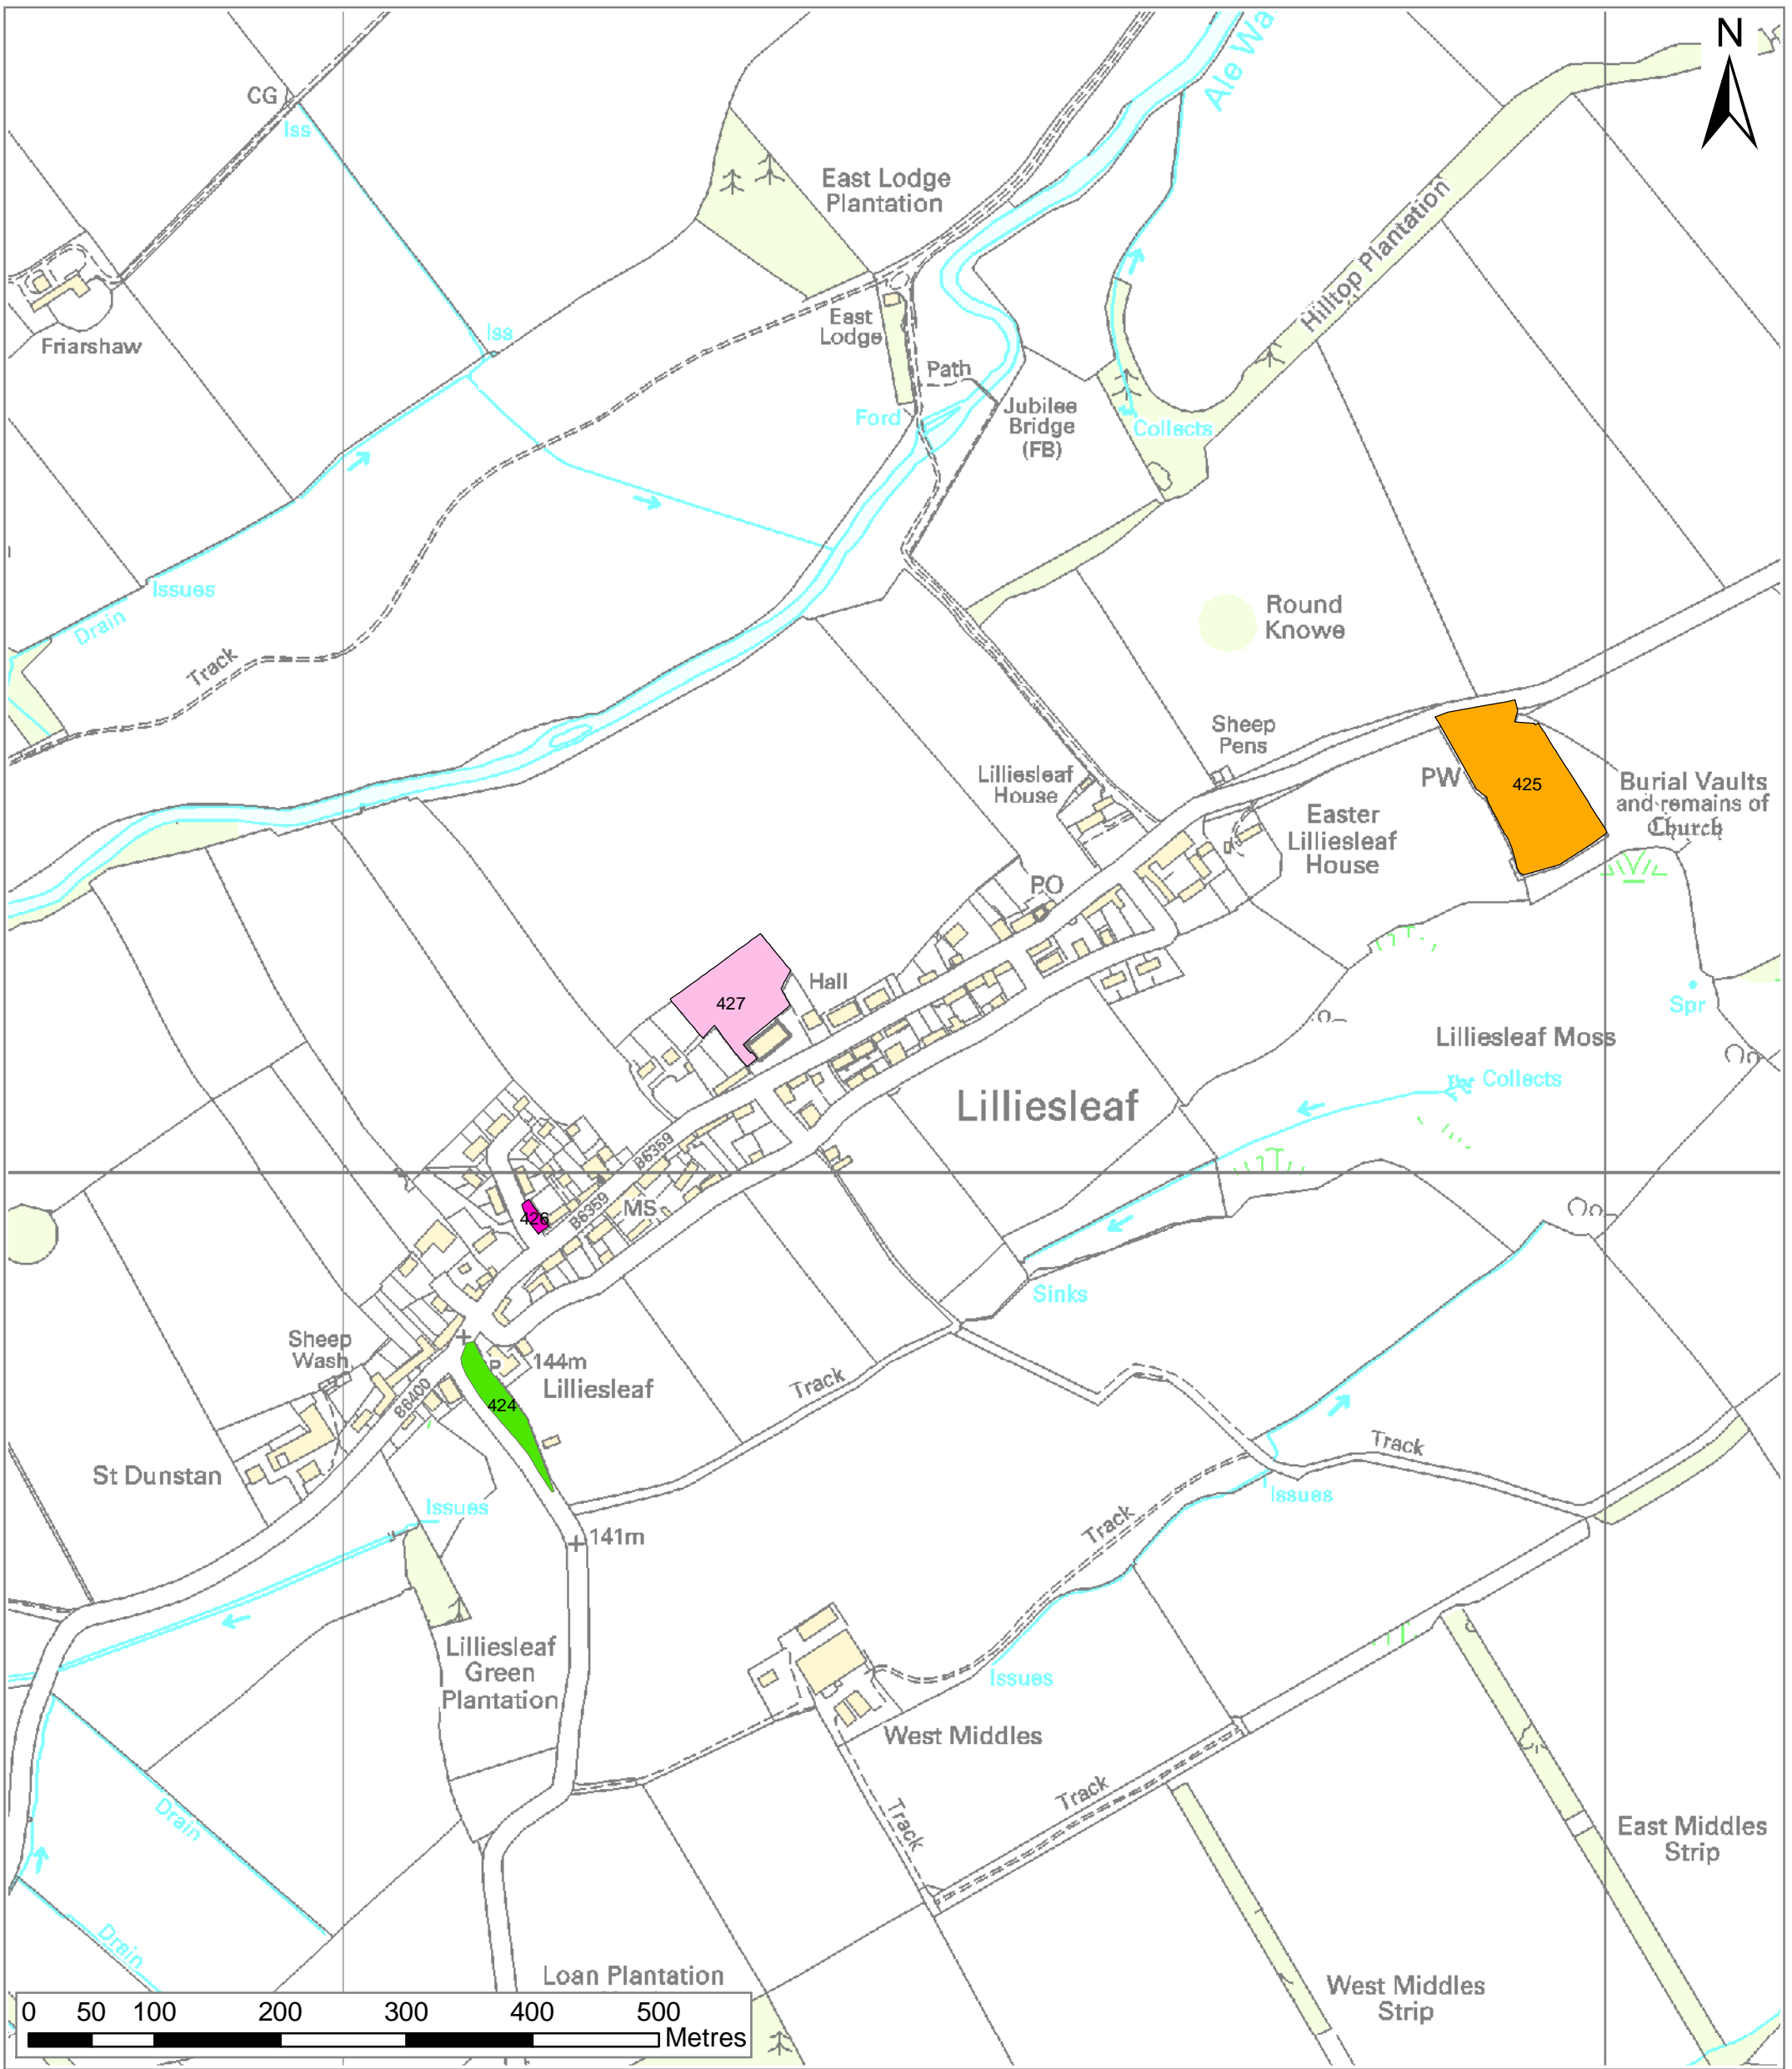

Scottish Borders Open Space Audit Lilliesleaf

Allotments and Community Gardens	Education
Amenity Green Space	Green Corridors
Churchyards and Cemeteries	Natural Green Space
Civic Space	Outdoor Sports Facilities
Children and Young Peoples Facilities	Parks and Gardens