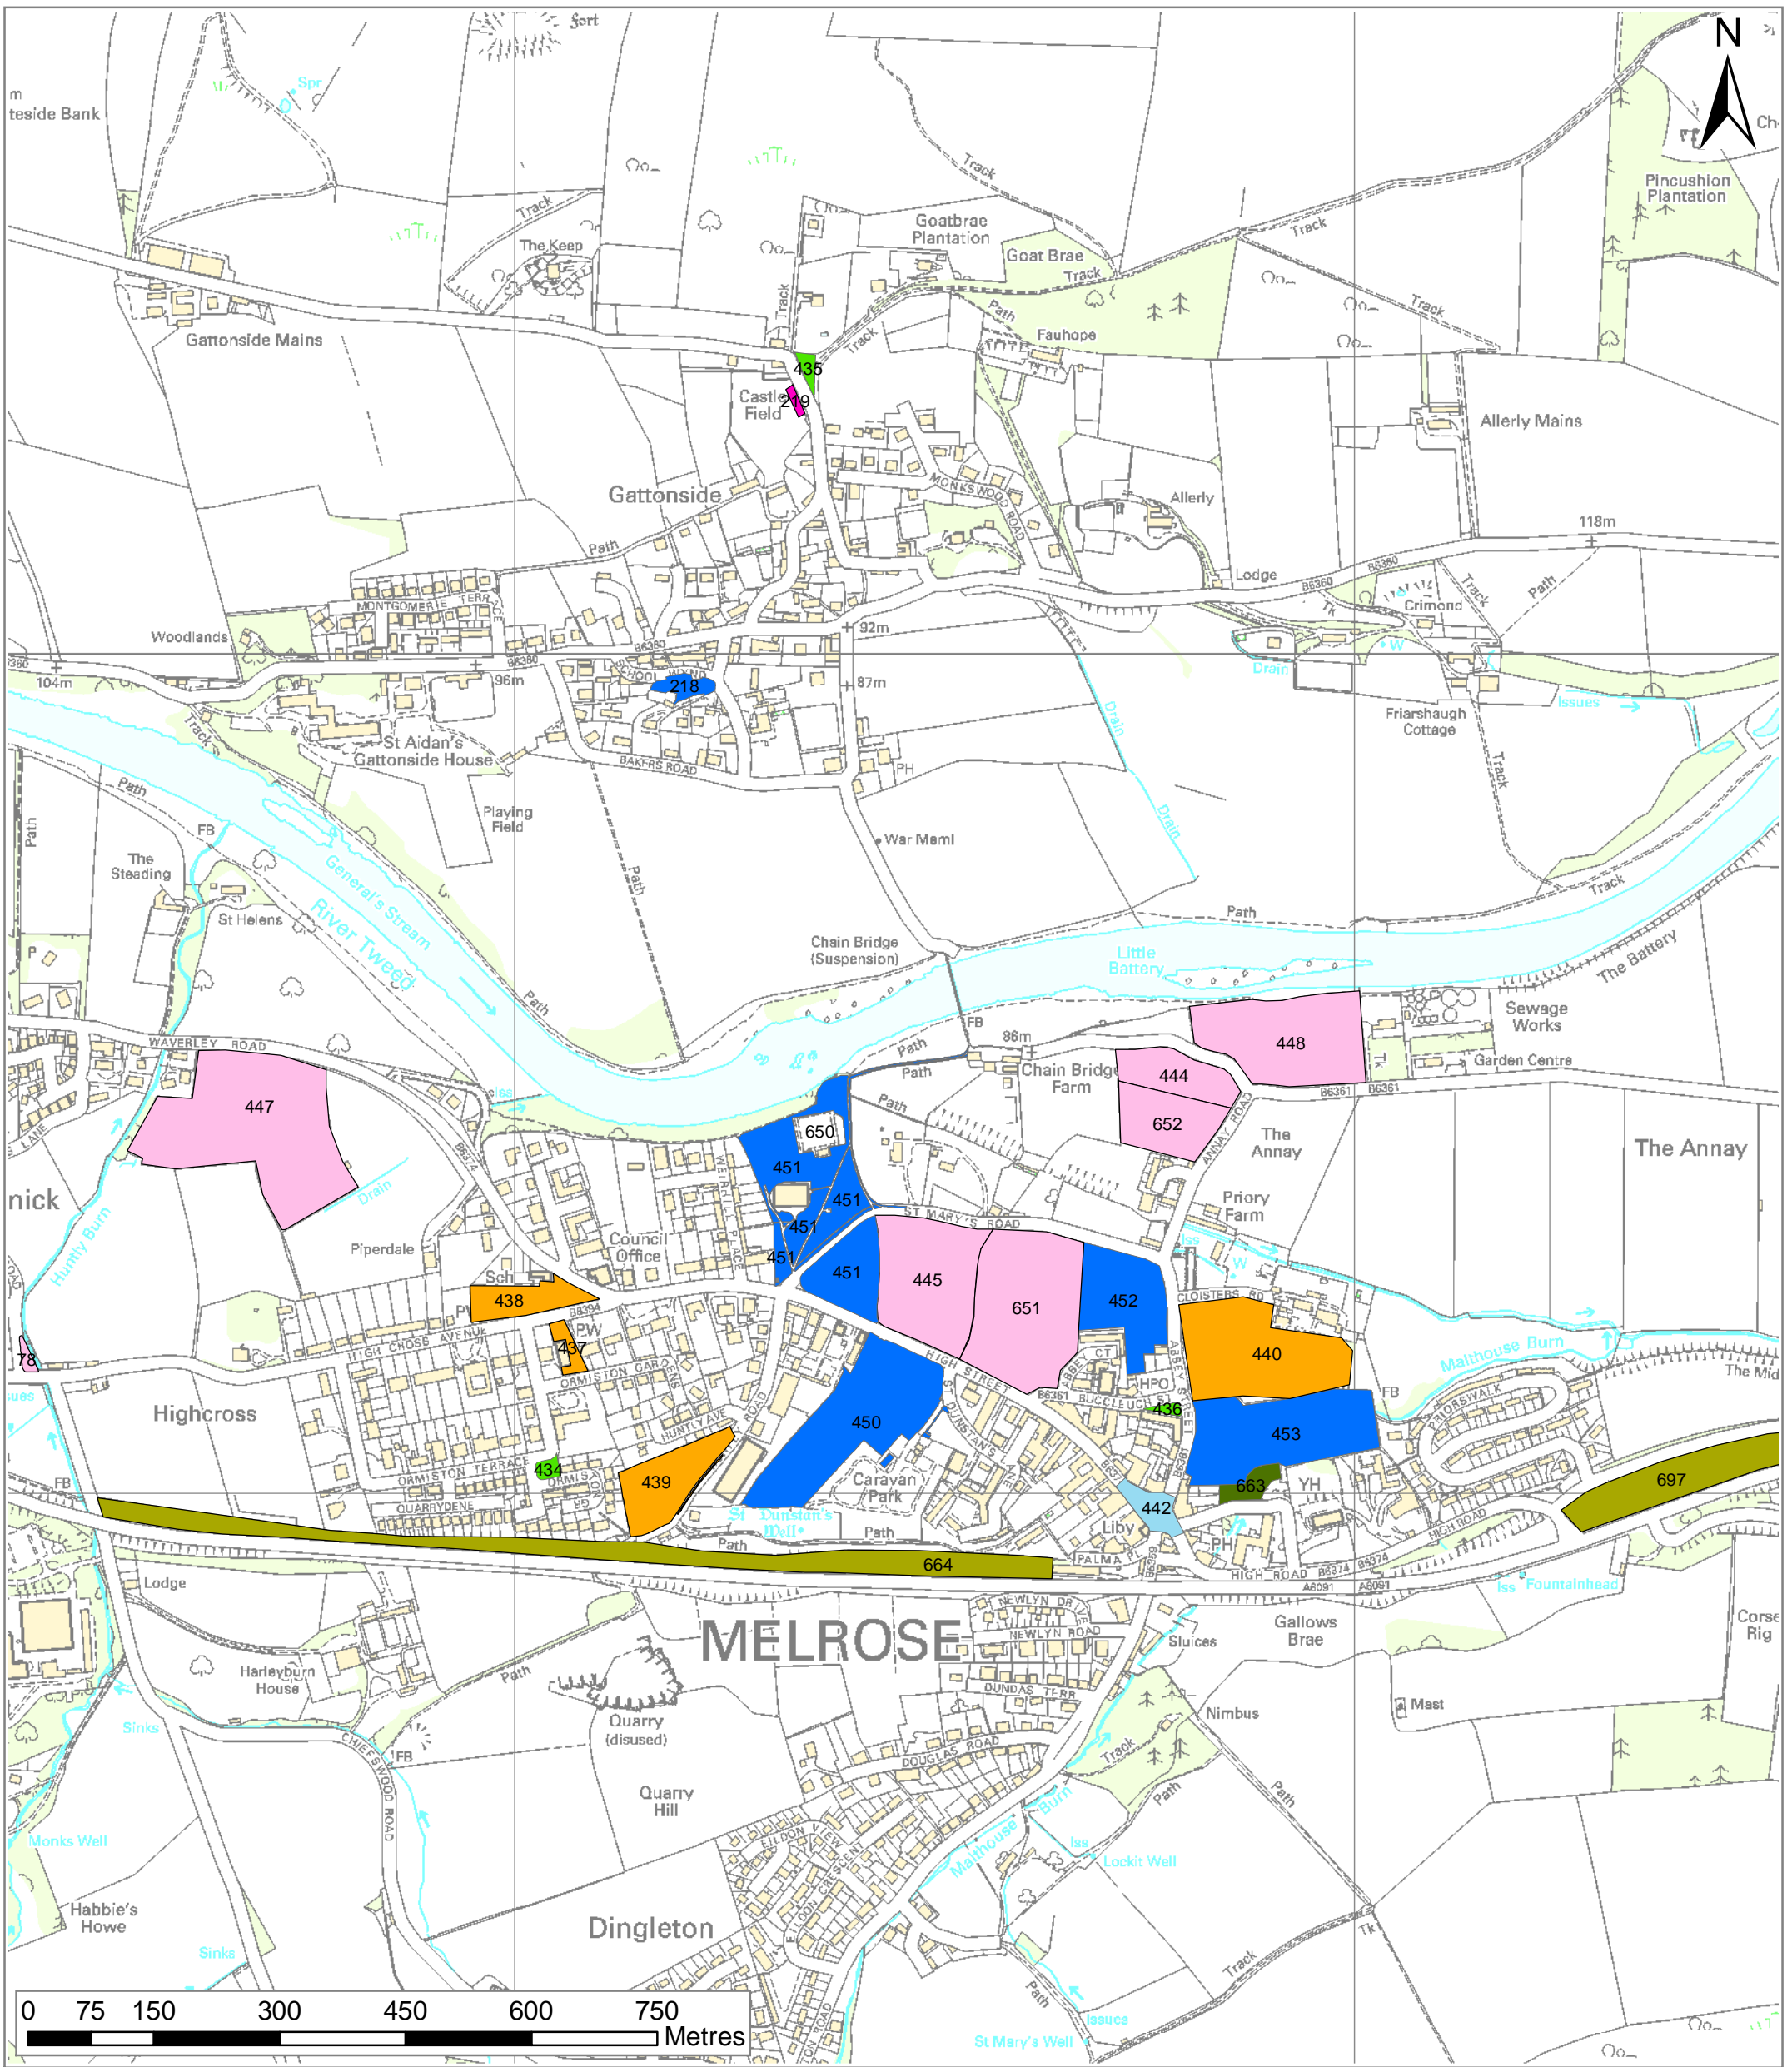

Scottish Borders Open Space Audit Melrose

Allotments and Community Gardens	Education
Amenity Green Space	Green Corridors
Churchyards and Cemeteries	Natural Green Space
Civic Space	Outdoor Sports Facilities
Children and Young Peoples Facilities	Parks and Gardens