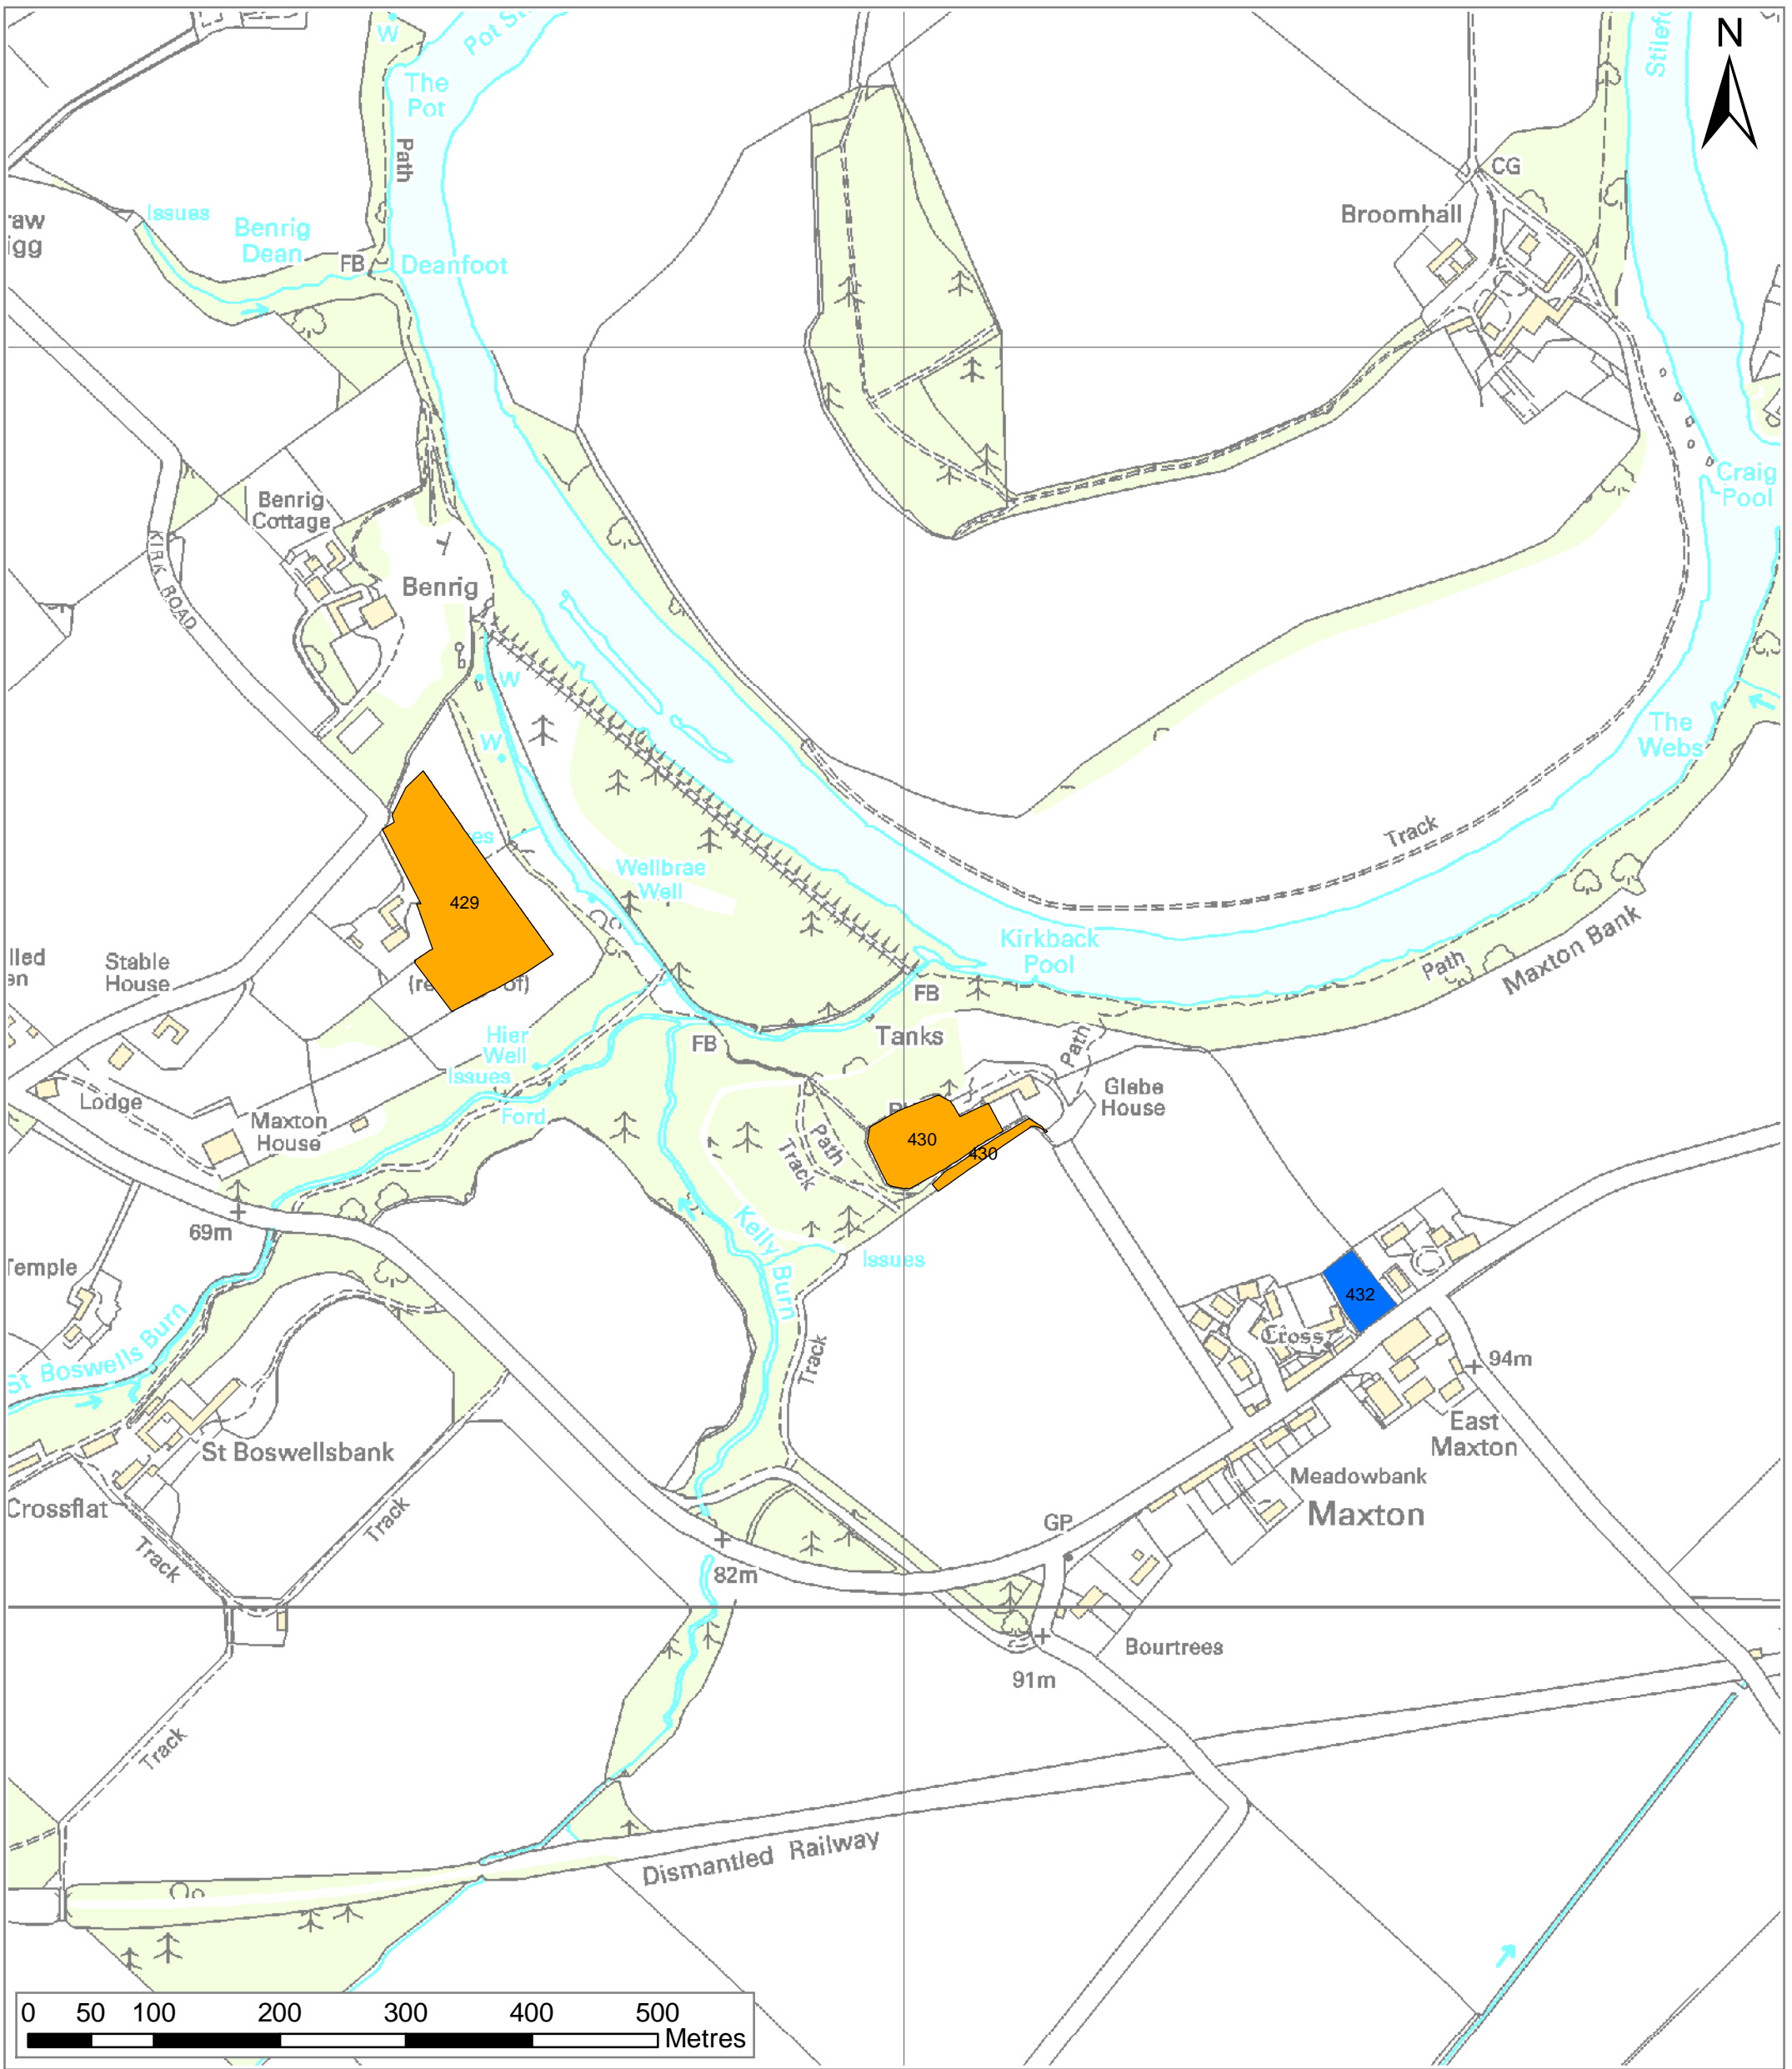

Scottish Borders Open Space Audit Maxton

Allotments and Community Gardens	Education
Amenity Green Space	Green Corridors
Churchyards and Cemeteries	Natural Green Space
Civic Space	Outdoor Sports Facilities
Children and Young Peoples Facilities	Parks and Gardens