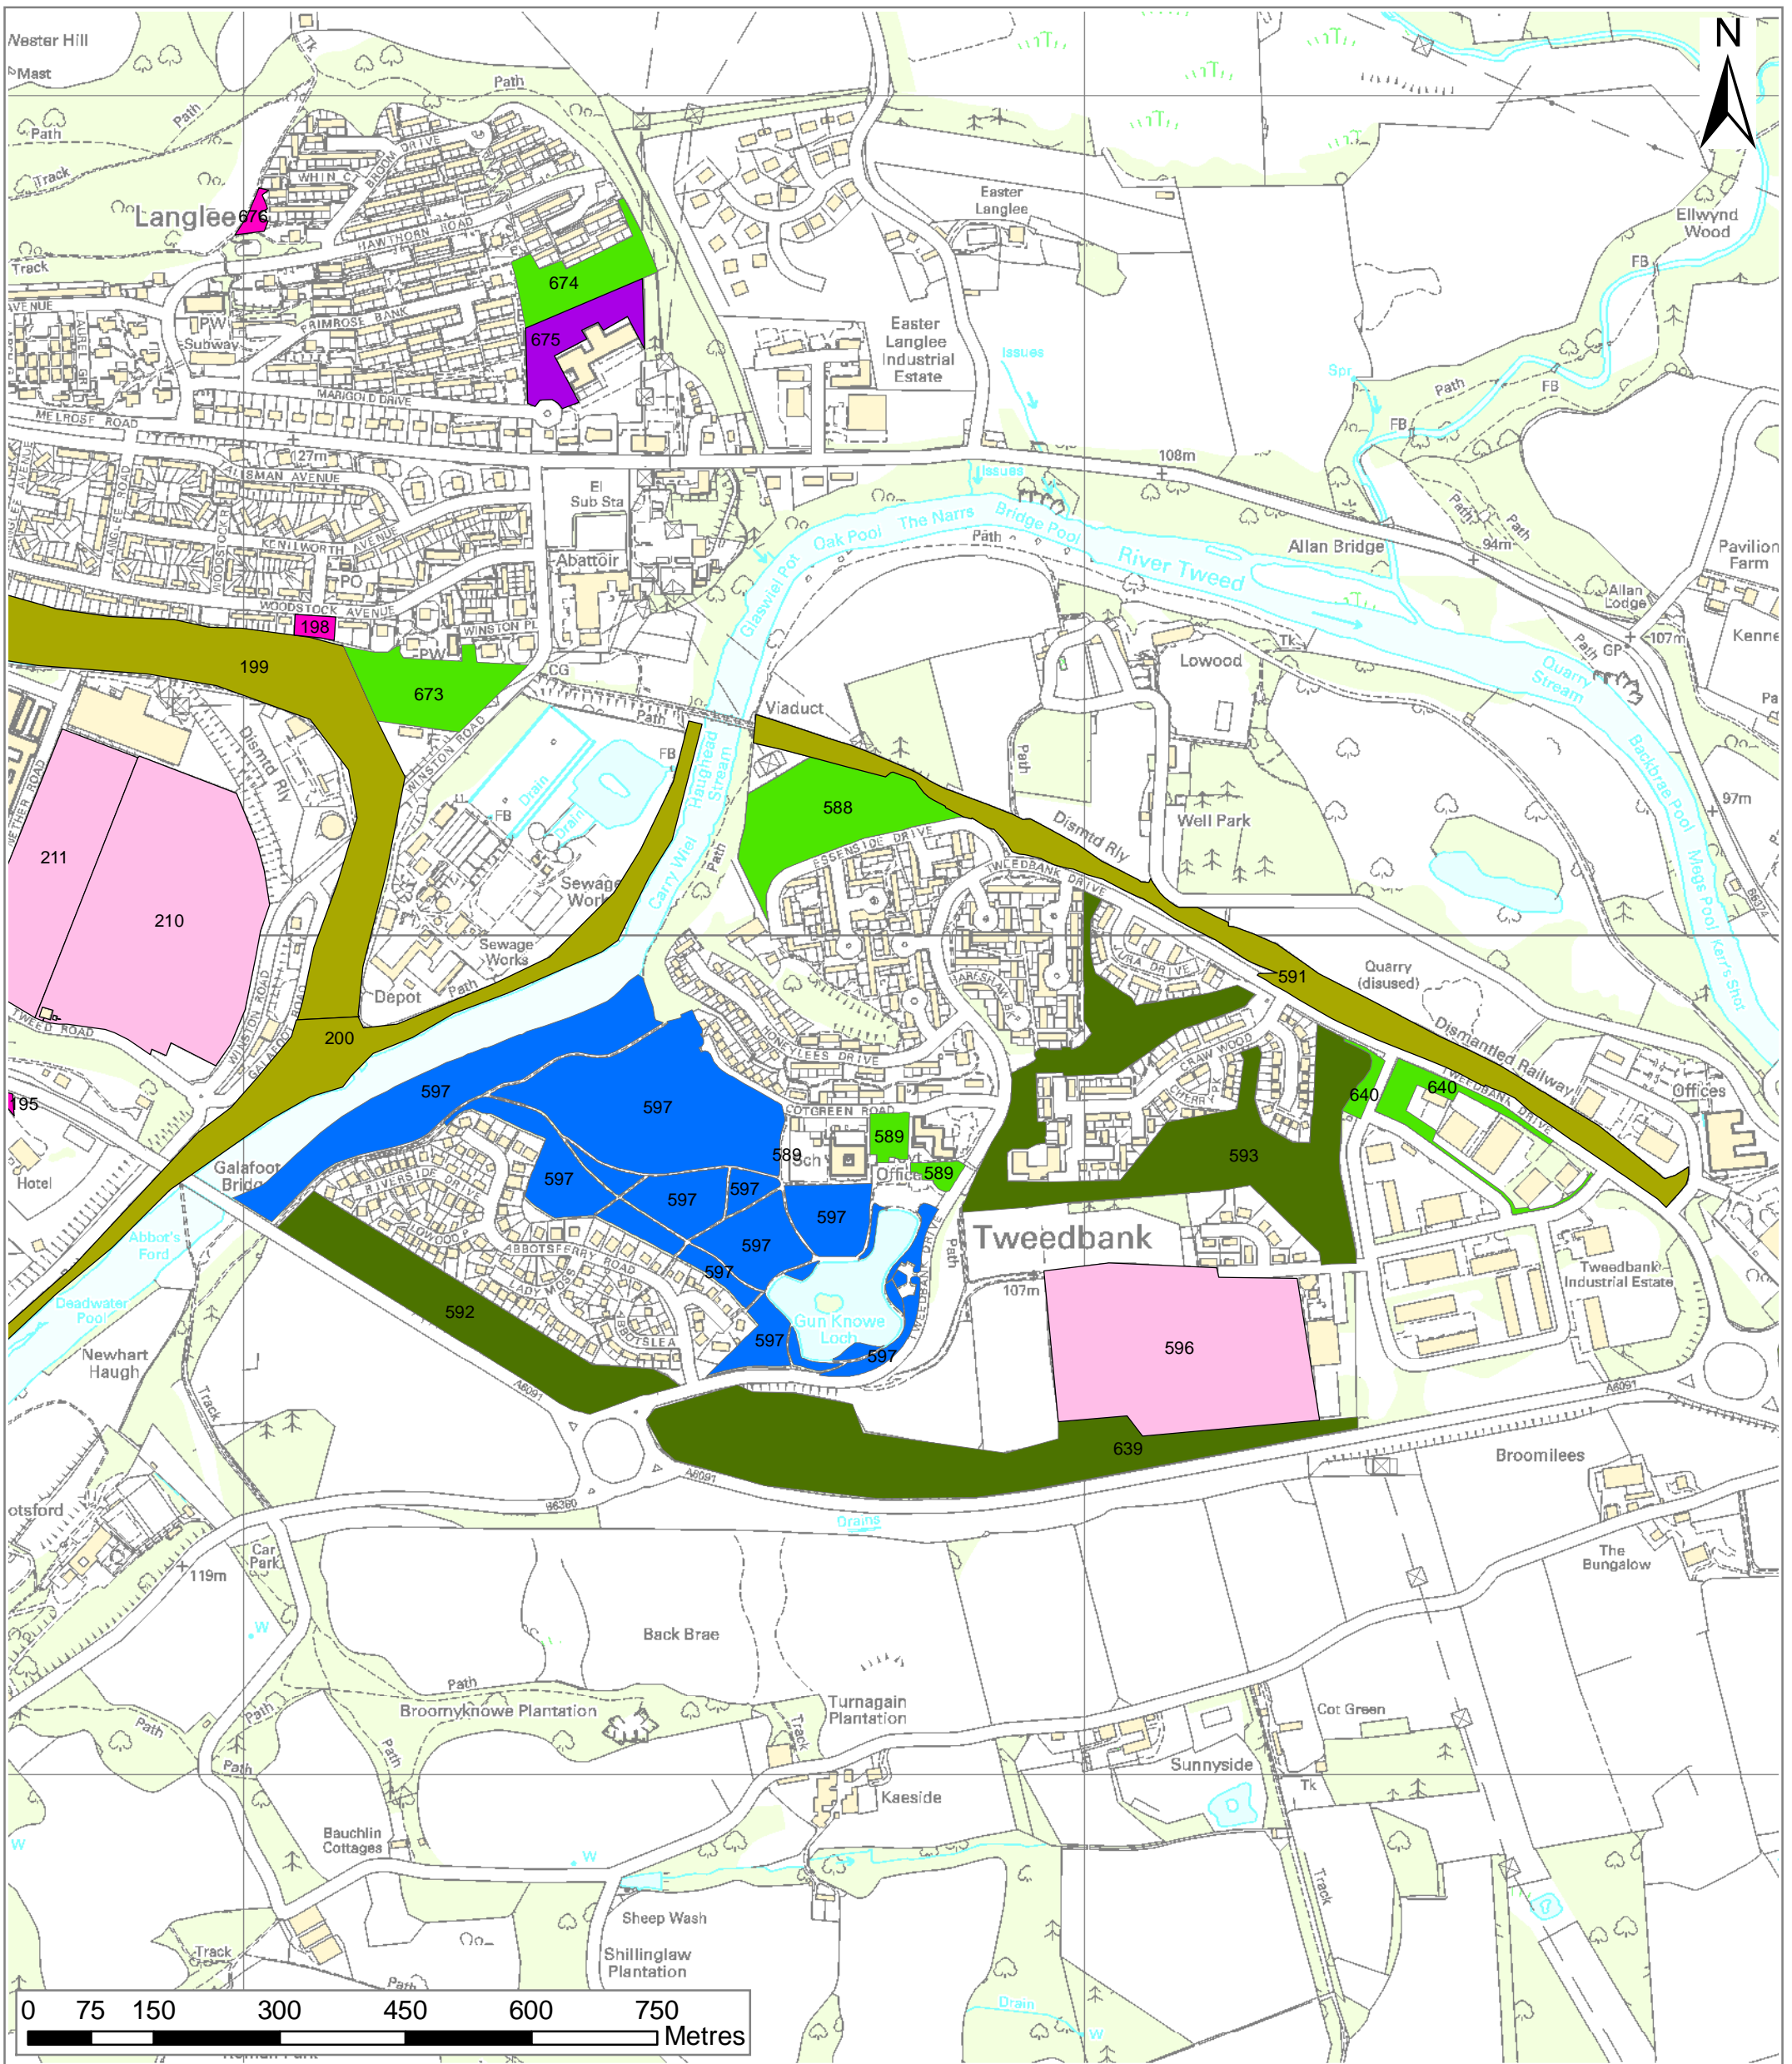

Scottish Borders Open Space Audit Tweedbank

Allotments and Community Gardens	Education
Amenity Green Space	Green Corridors
Churchyards and Cemeteries	Natural Green Space
Civic Space	Outdoor Sports Facilities
Children and Young Peoples Facilities	Parks and Gardens