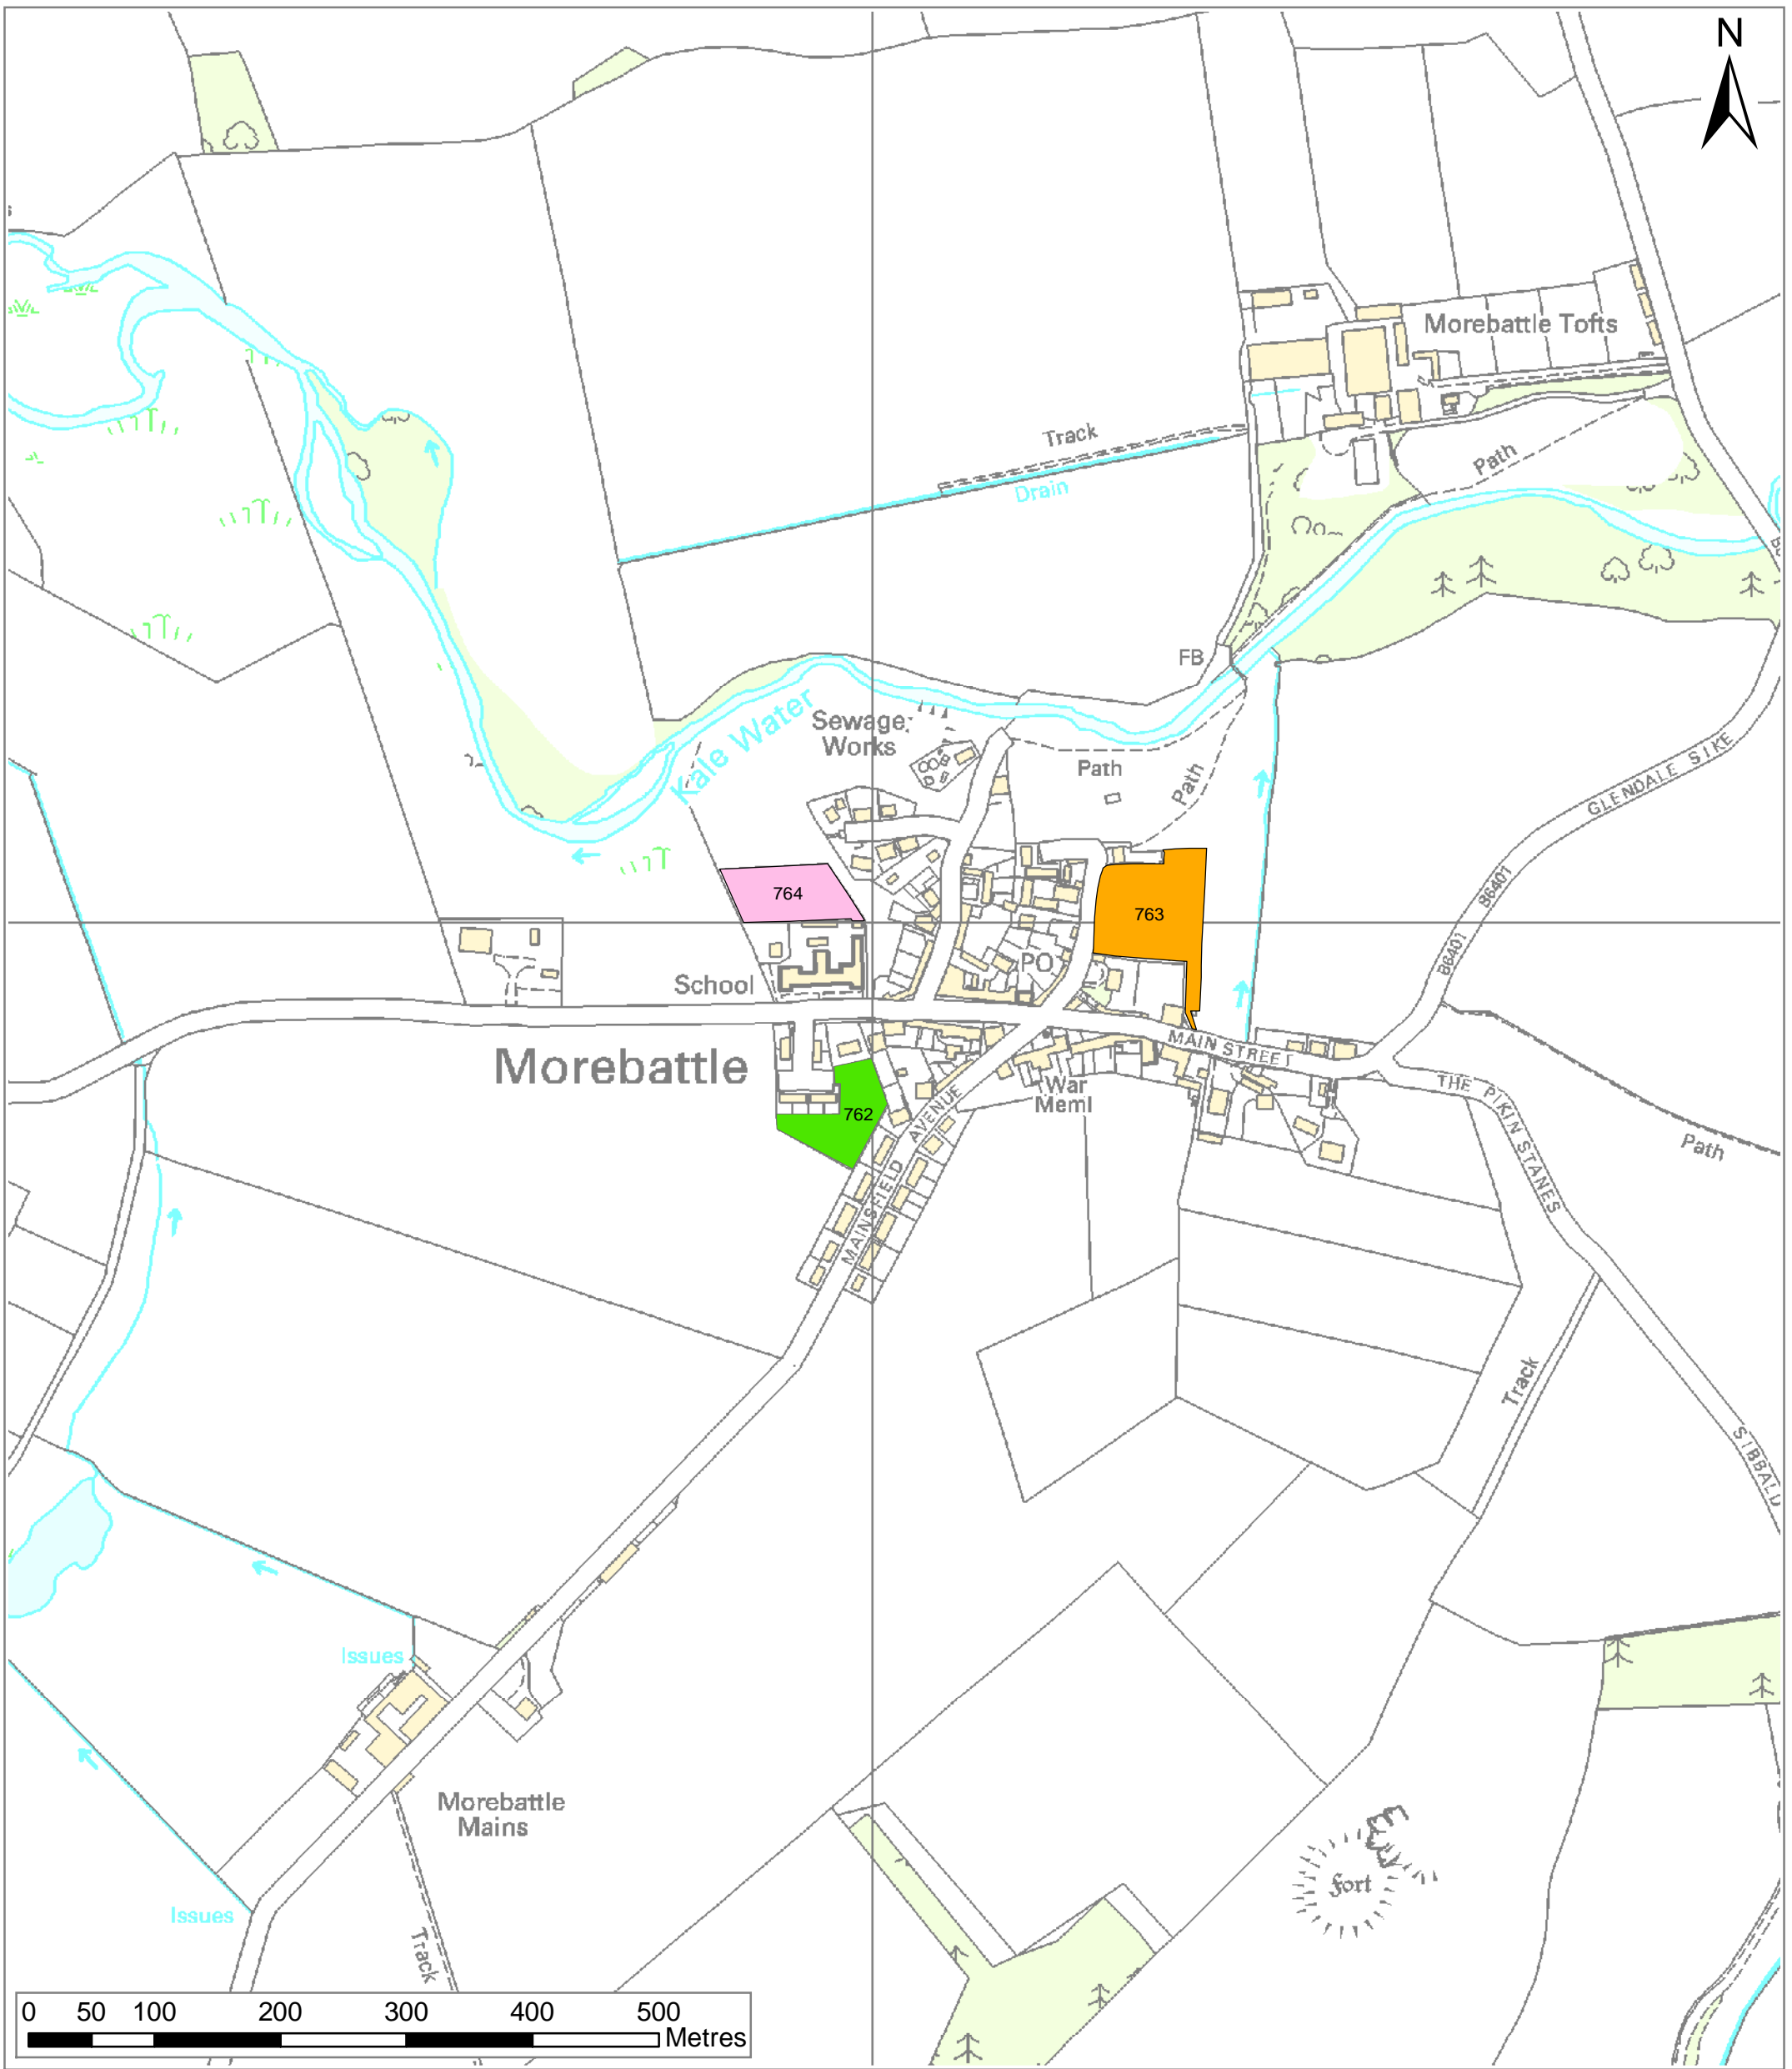

Scottish Borders Open Space Audit Morebattle

Allotments and Community Gardens	Education
Amenity Green Space	Green Corridors
Churchyards and Cemeteries	Natural Green Space
Civic Space	Outdoor Sports Facilities
Children and Young Peoples Facilities	Parks and Gardens