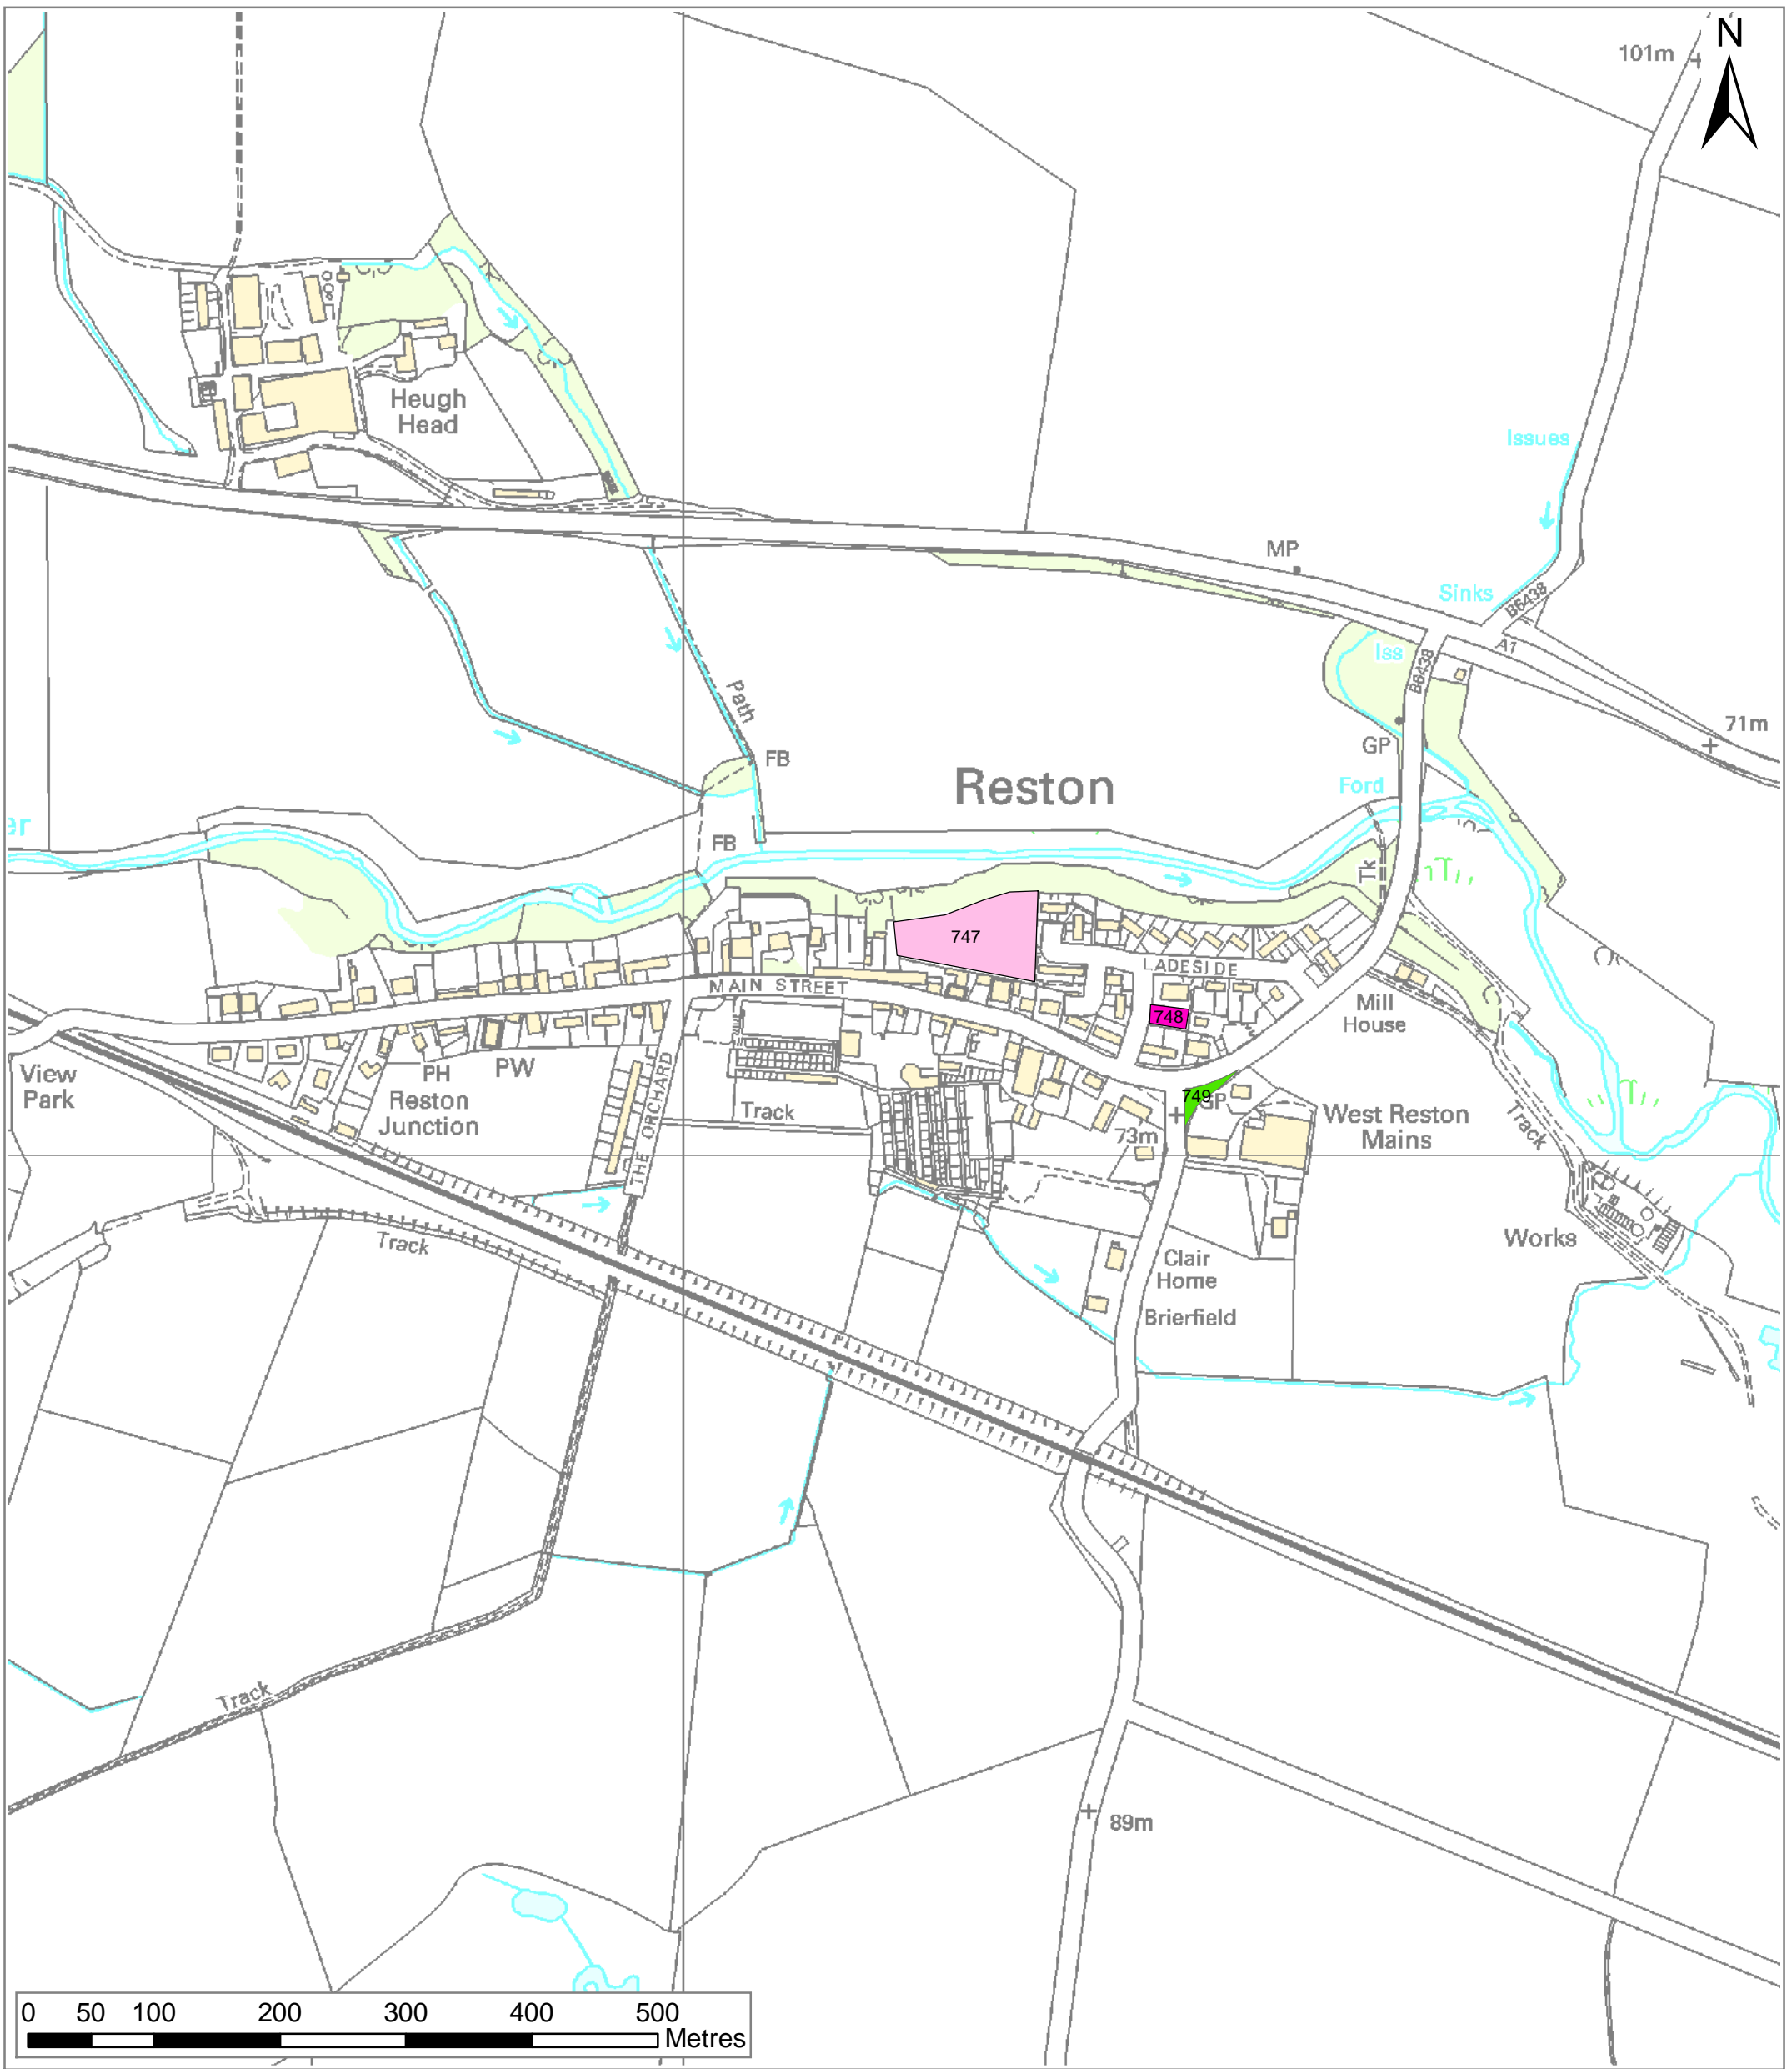

Scottish Borders Open Space Audit Reston

Allotments and Community Gardens	Education
Amenity Green Space	Green Corridors
Churchyards and Cemeteries	Natural Green Space
Civic Space	Outdoor Sports Facilities
Children and Young Peoples Facilities	Parks and Gardens