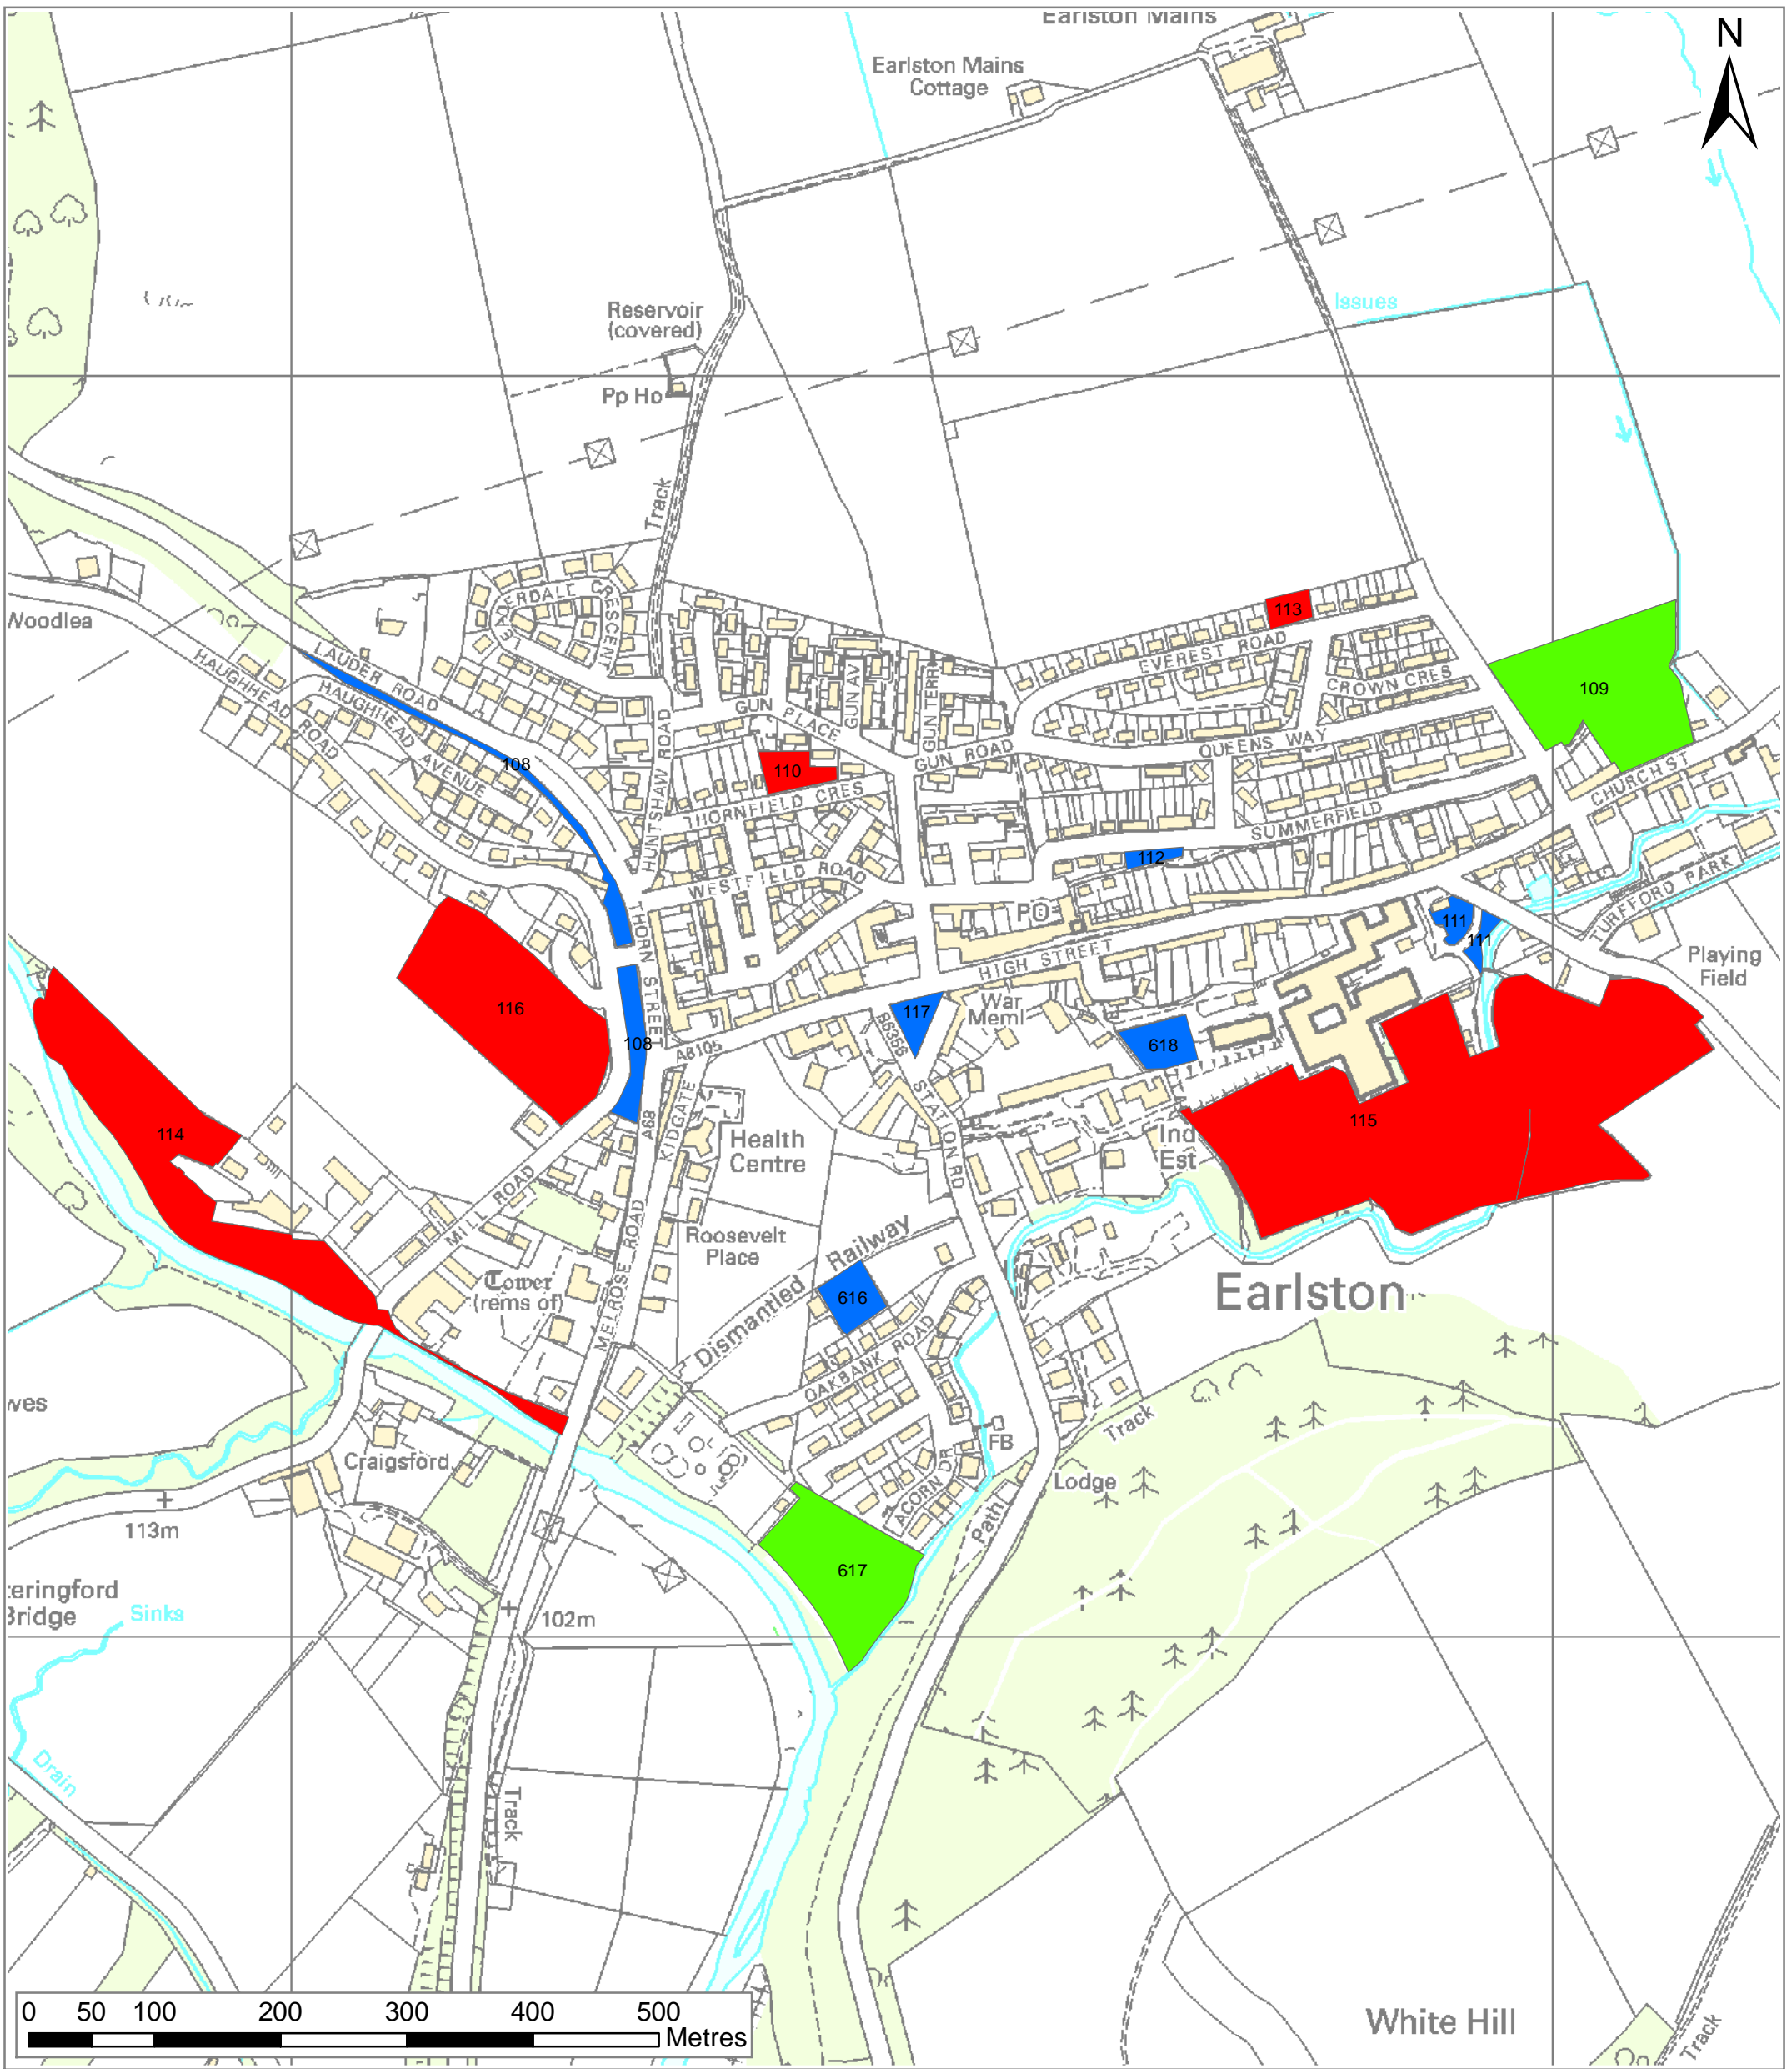

Scottish Borders Open Space Audit Earlston

- High Quality/High Value
- High Quality/Low Value
- Low Quality/High Value
- Low Quality/Low Value
- Not Scored