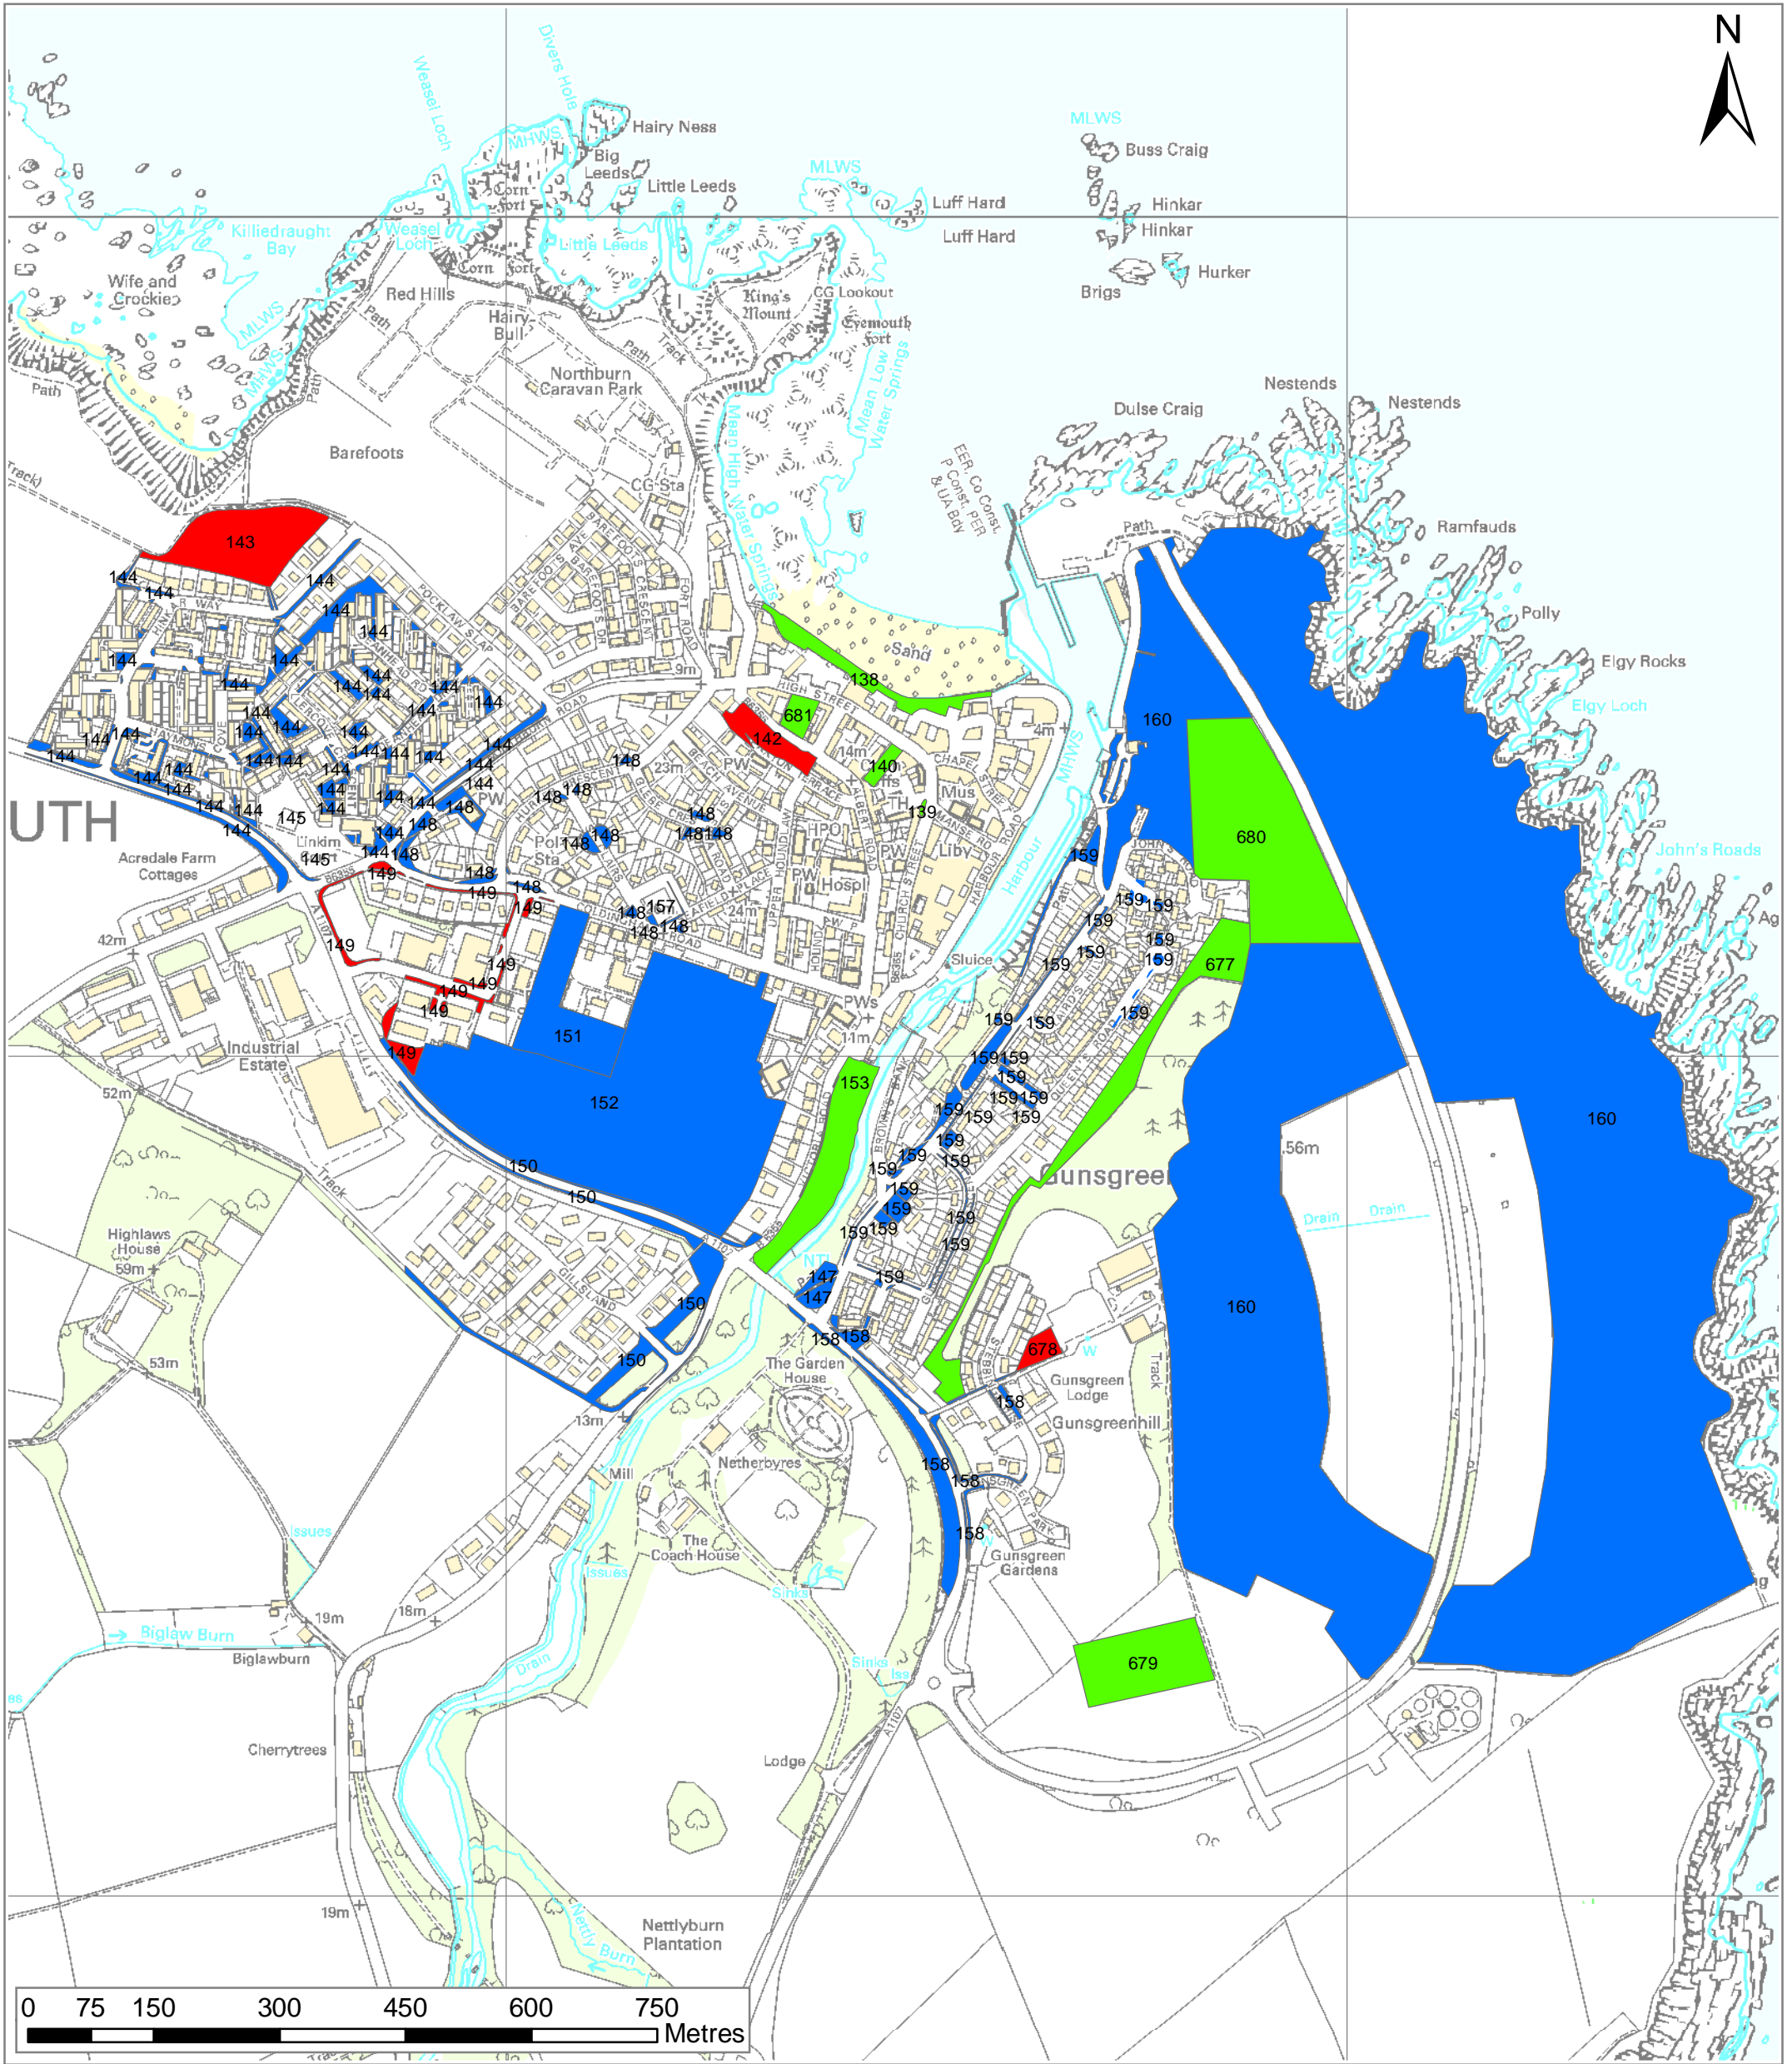

Scottish Borders Open Space Audit Eyemouth

- High Quality/High Value
- High Quality/Low Value
- Low Quality/High Value
- Low Quality/Low Value
- Not Scored