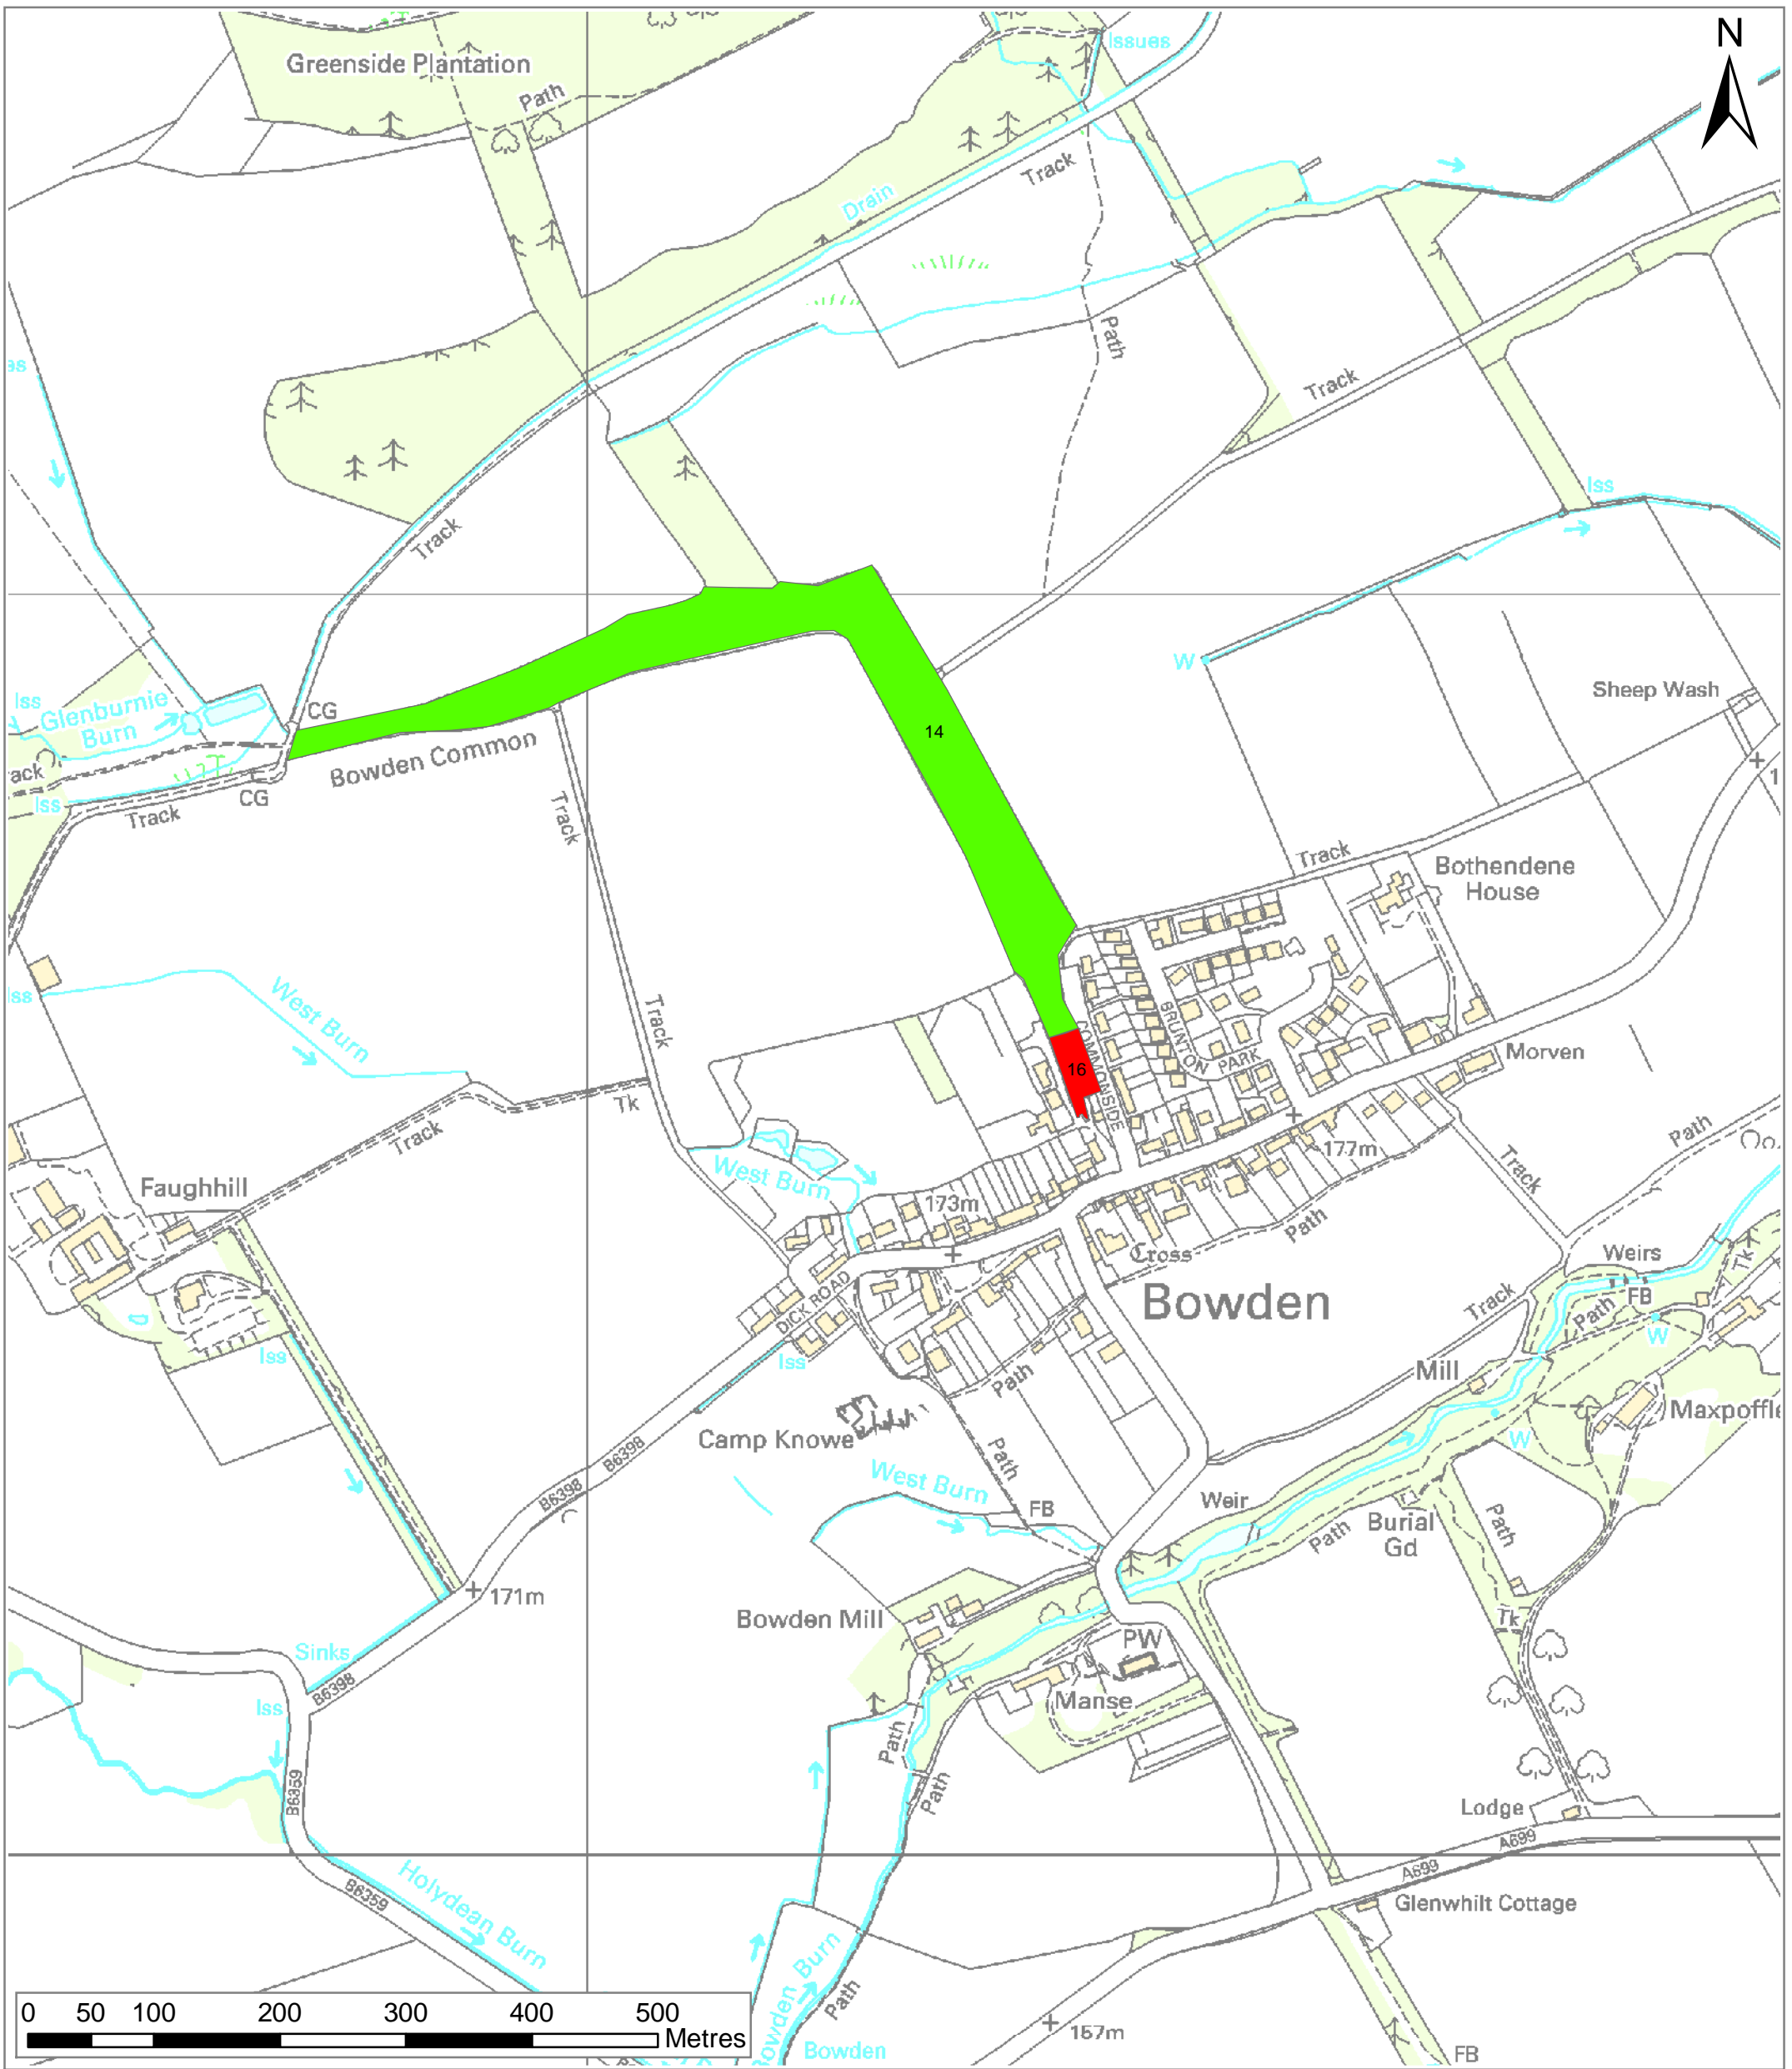

**Scottish Borders
Open Space Audit
Bonchester Bridge**

- High Quality/High Value
- High Quality/Low Value
- Low Quality/High Value
- Low Quality/Low Value
- Not Scored

Regional location map

Reproduced by permission of Ordnance Survey on behalf of HMSO.
© Crown copyright and database right 2009.
All rights reserved.
Ordnance Survey Licence number 100023423.