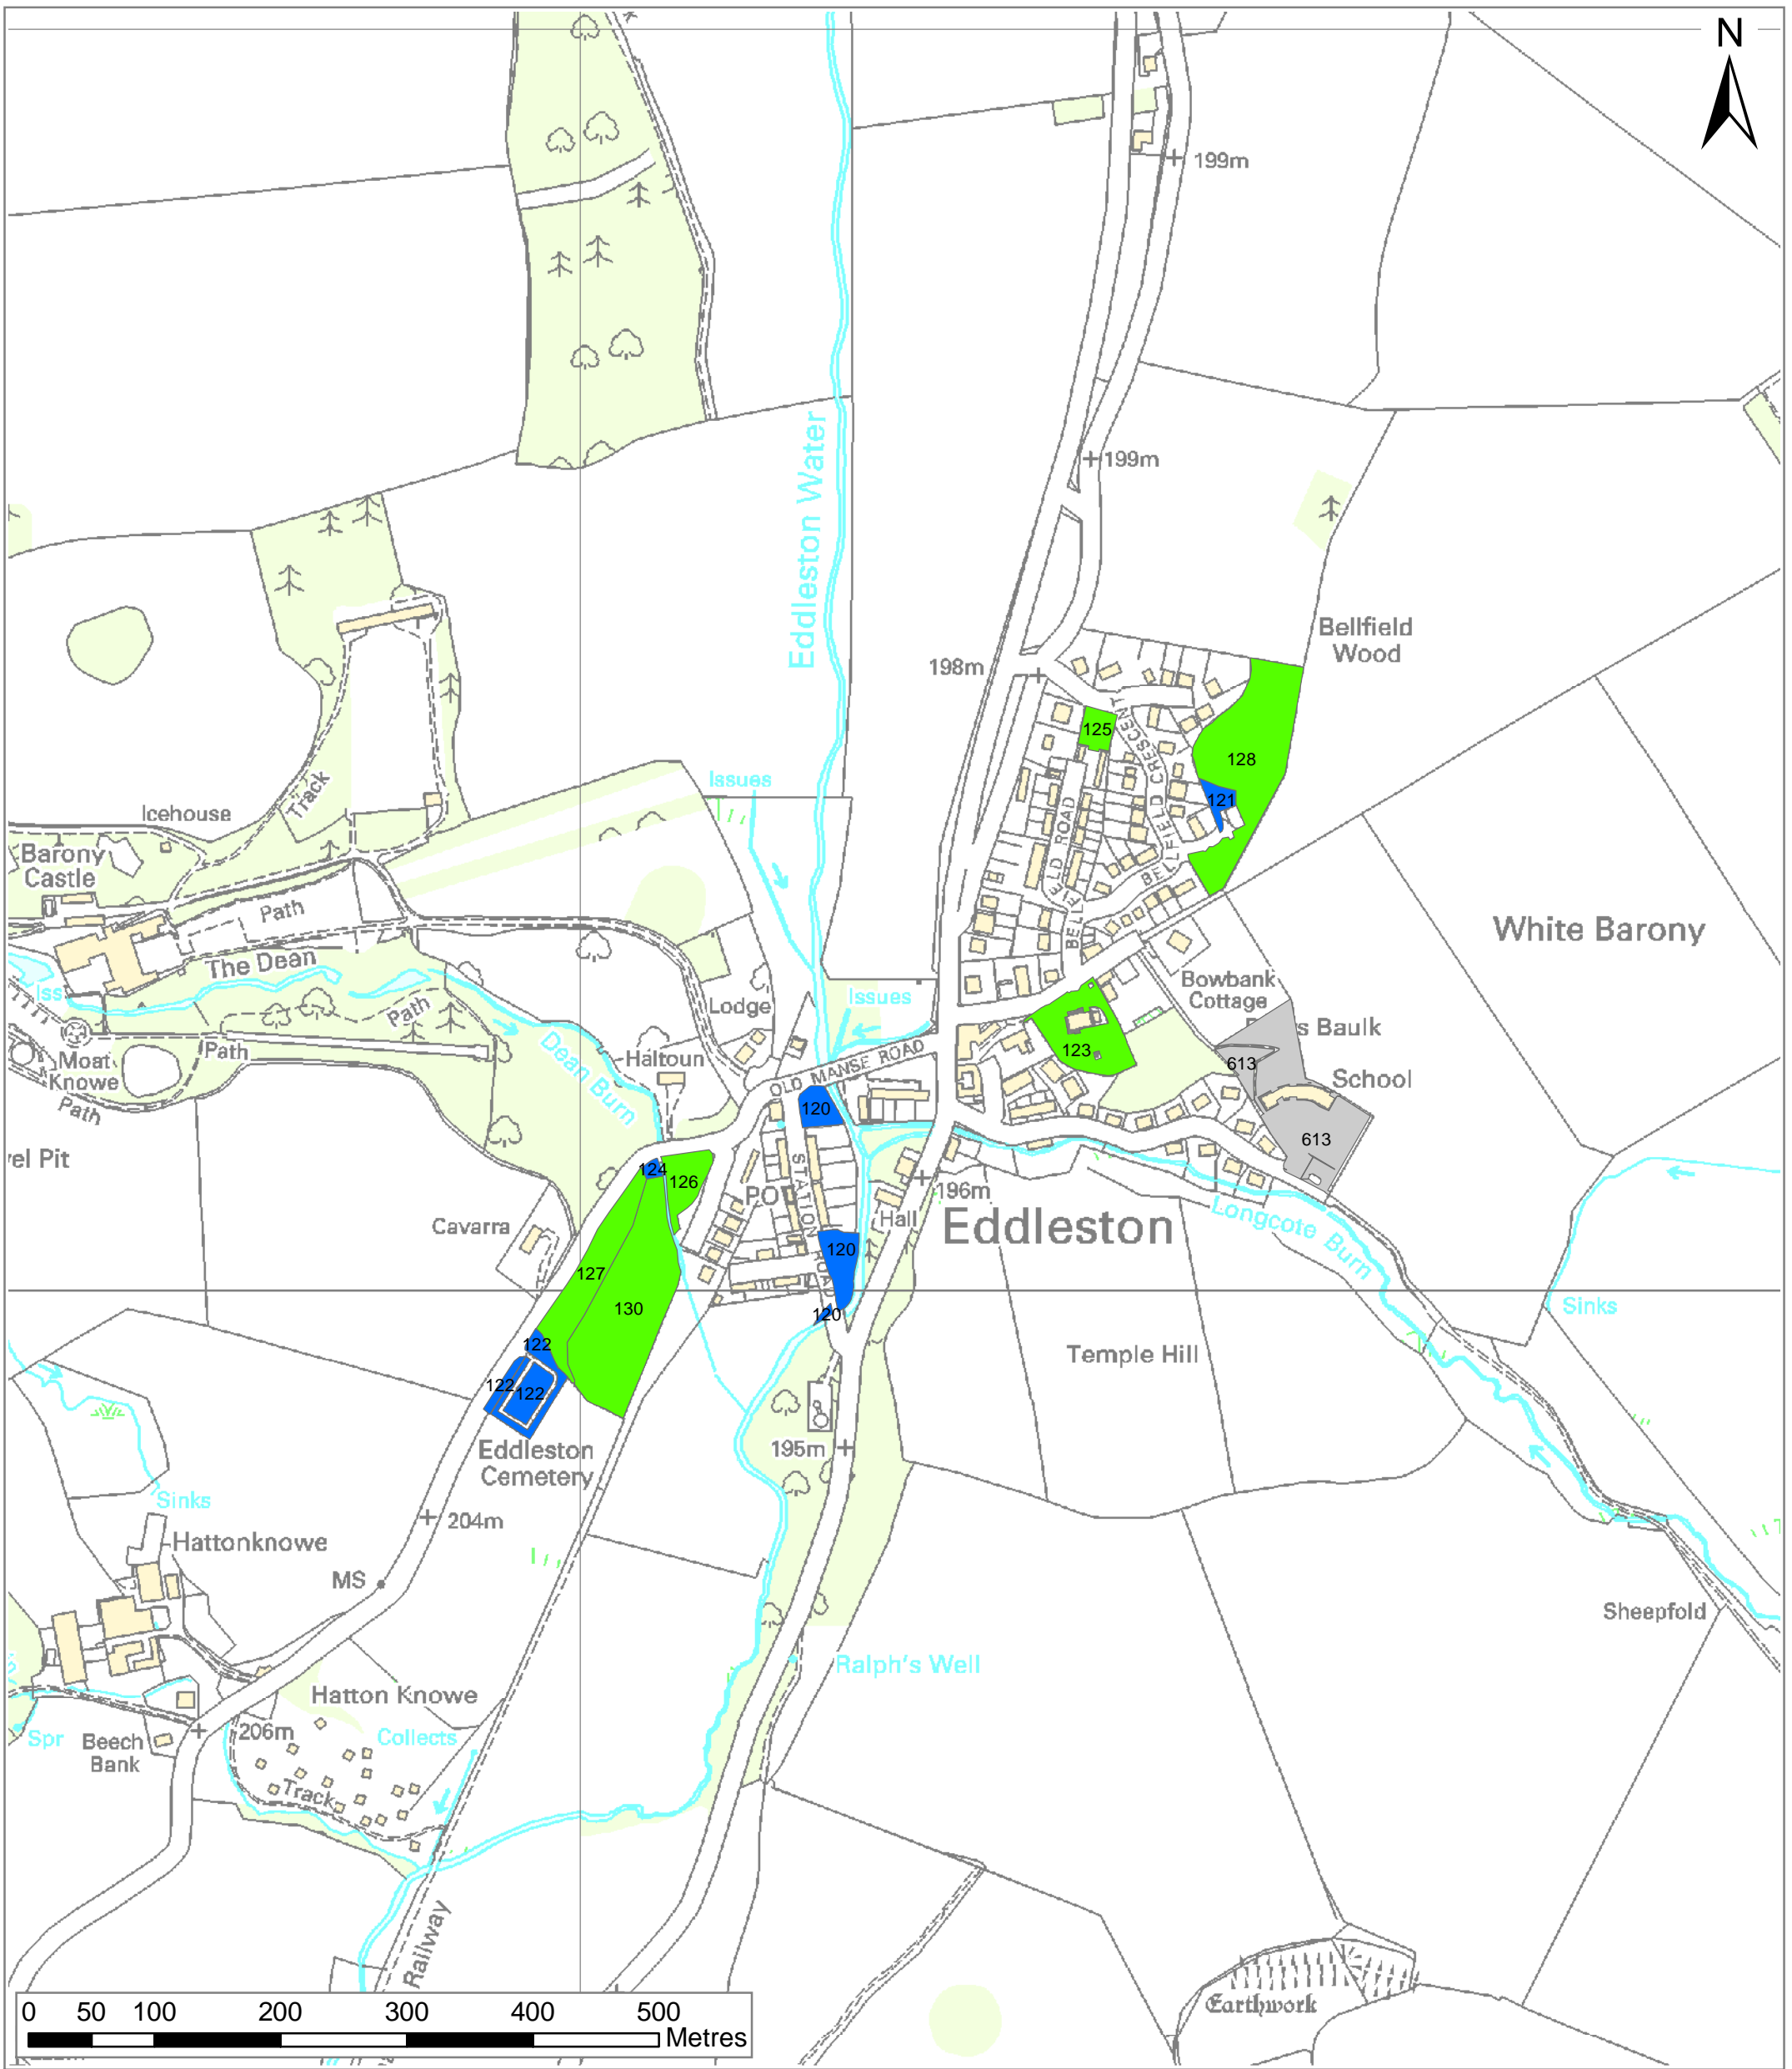

Scottish Borders Open Space Audit Eddleston

- High Quality/High Value
- High Quality/Low Value
- Low Quality/High Value
- Low Quality/Low Value
- Not Scored