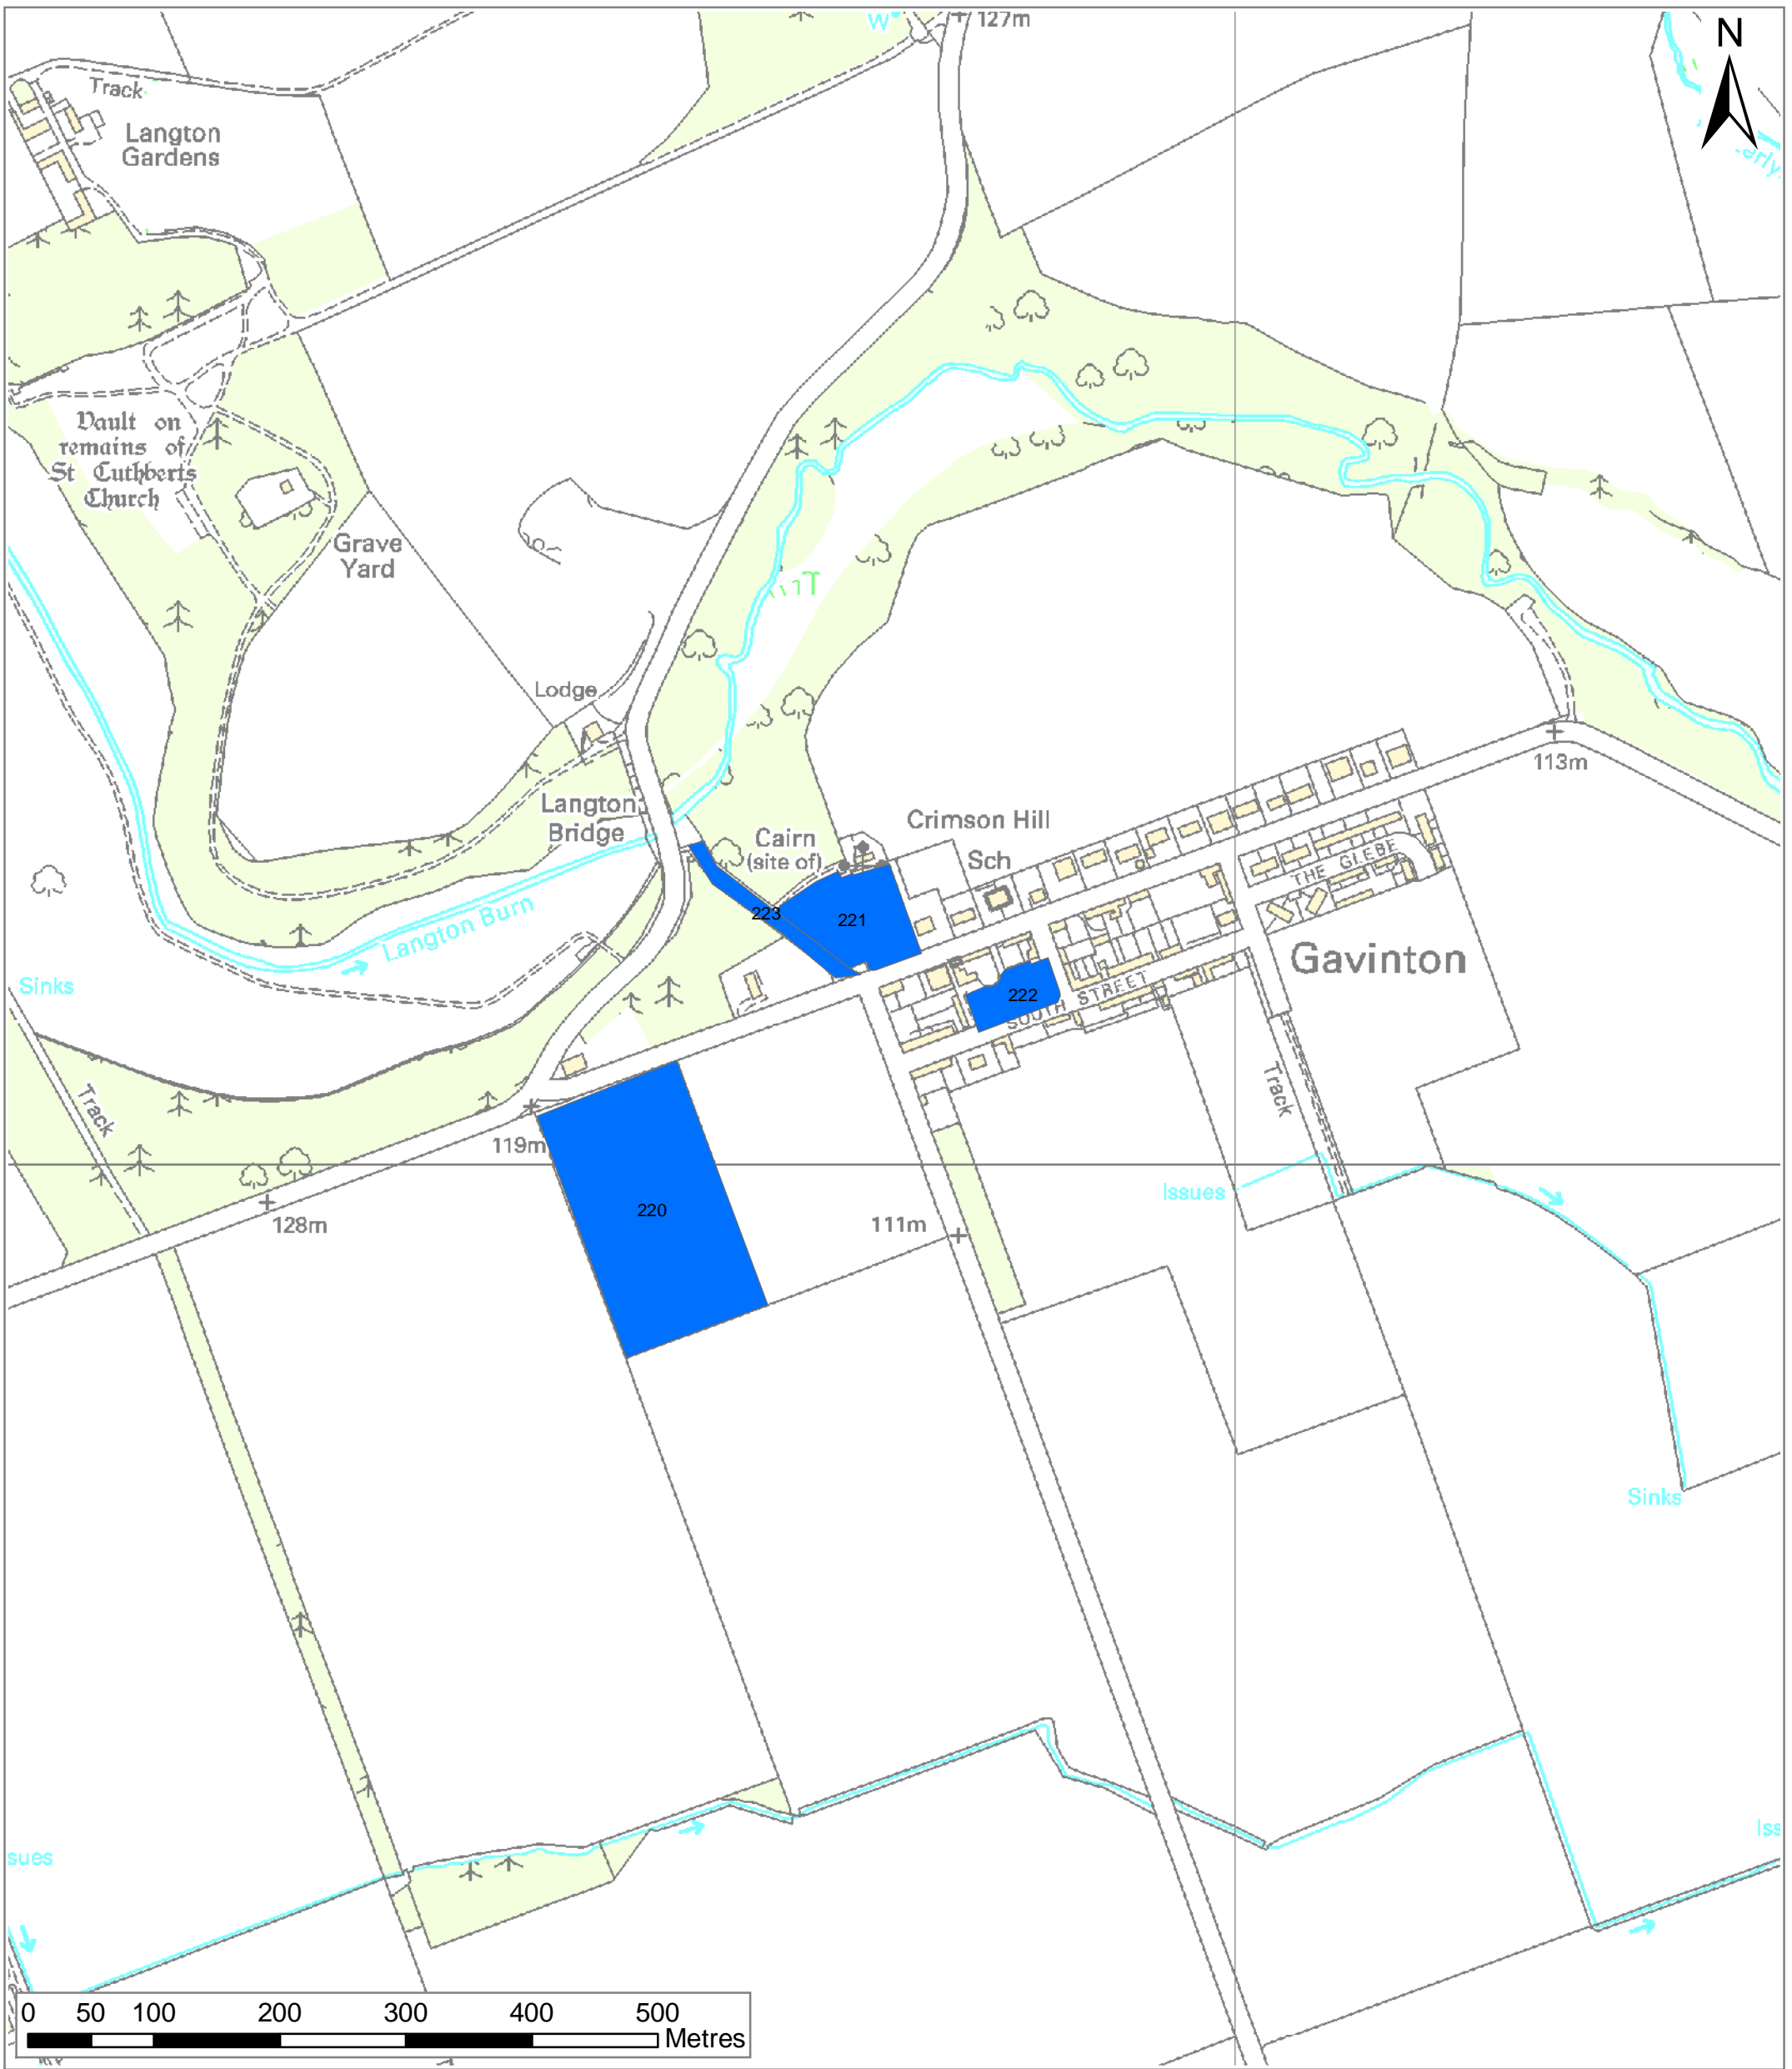

Scottish Borders Open Space Audit Gavinton

- High Quality/High Value
- High Quality/Low Value
- Low Quality/High Value
- Low Quality/Low Value
- Not Scored