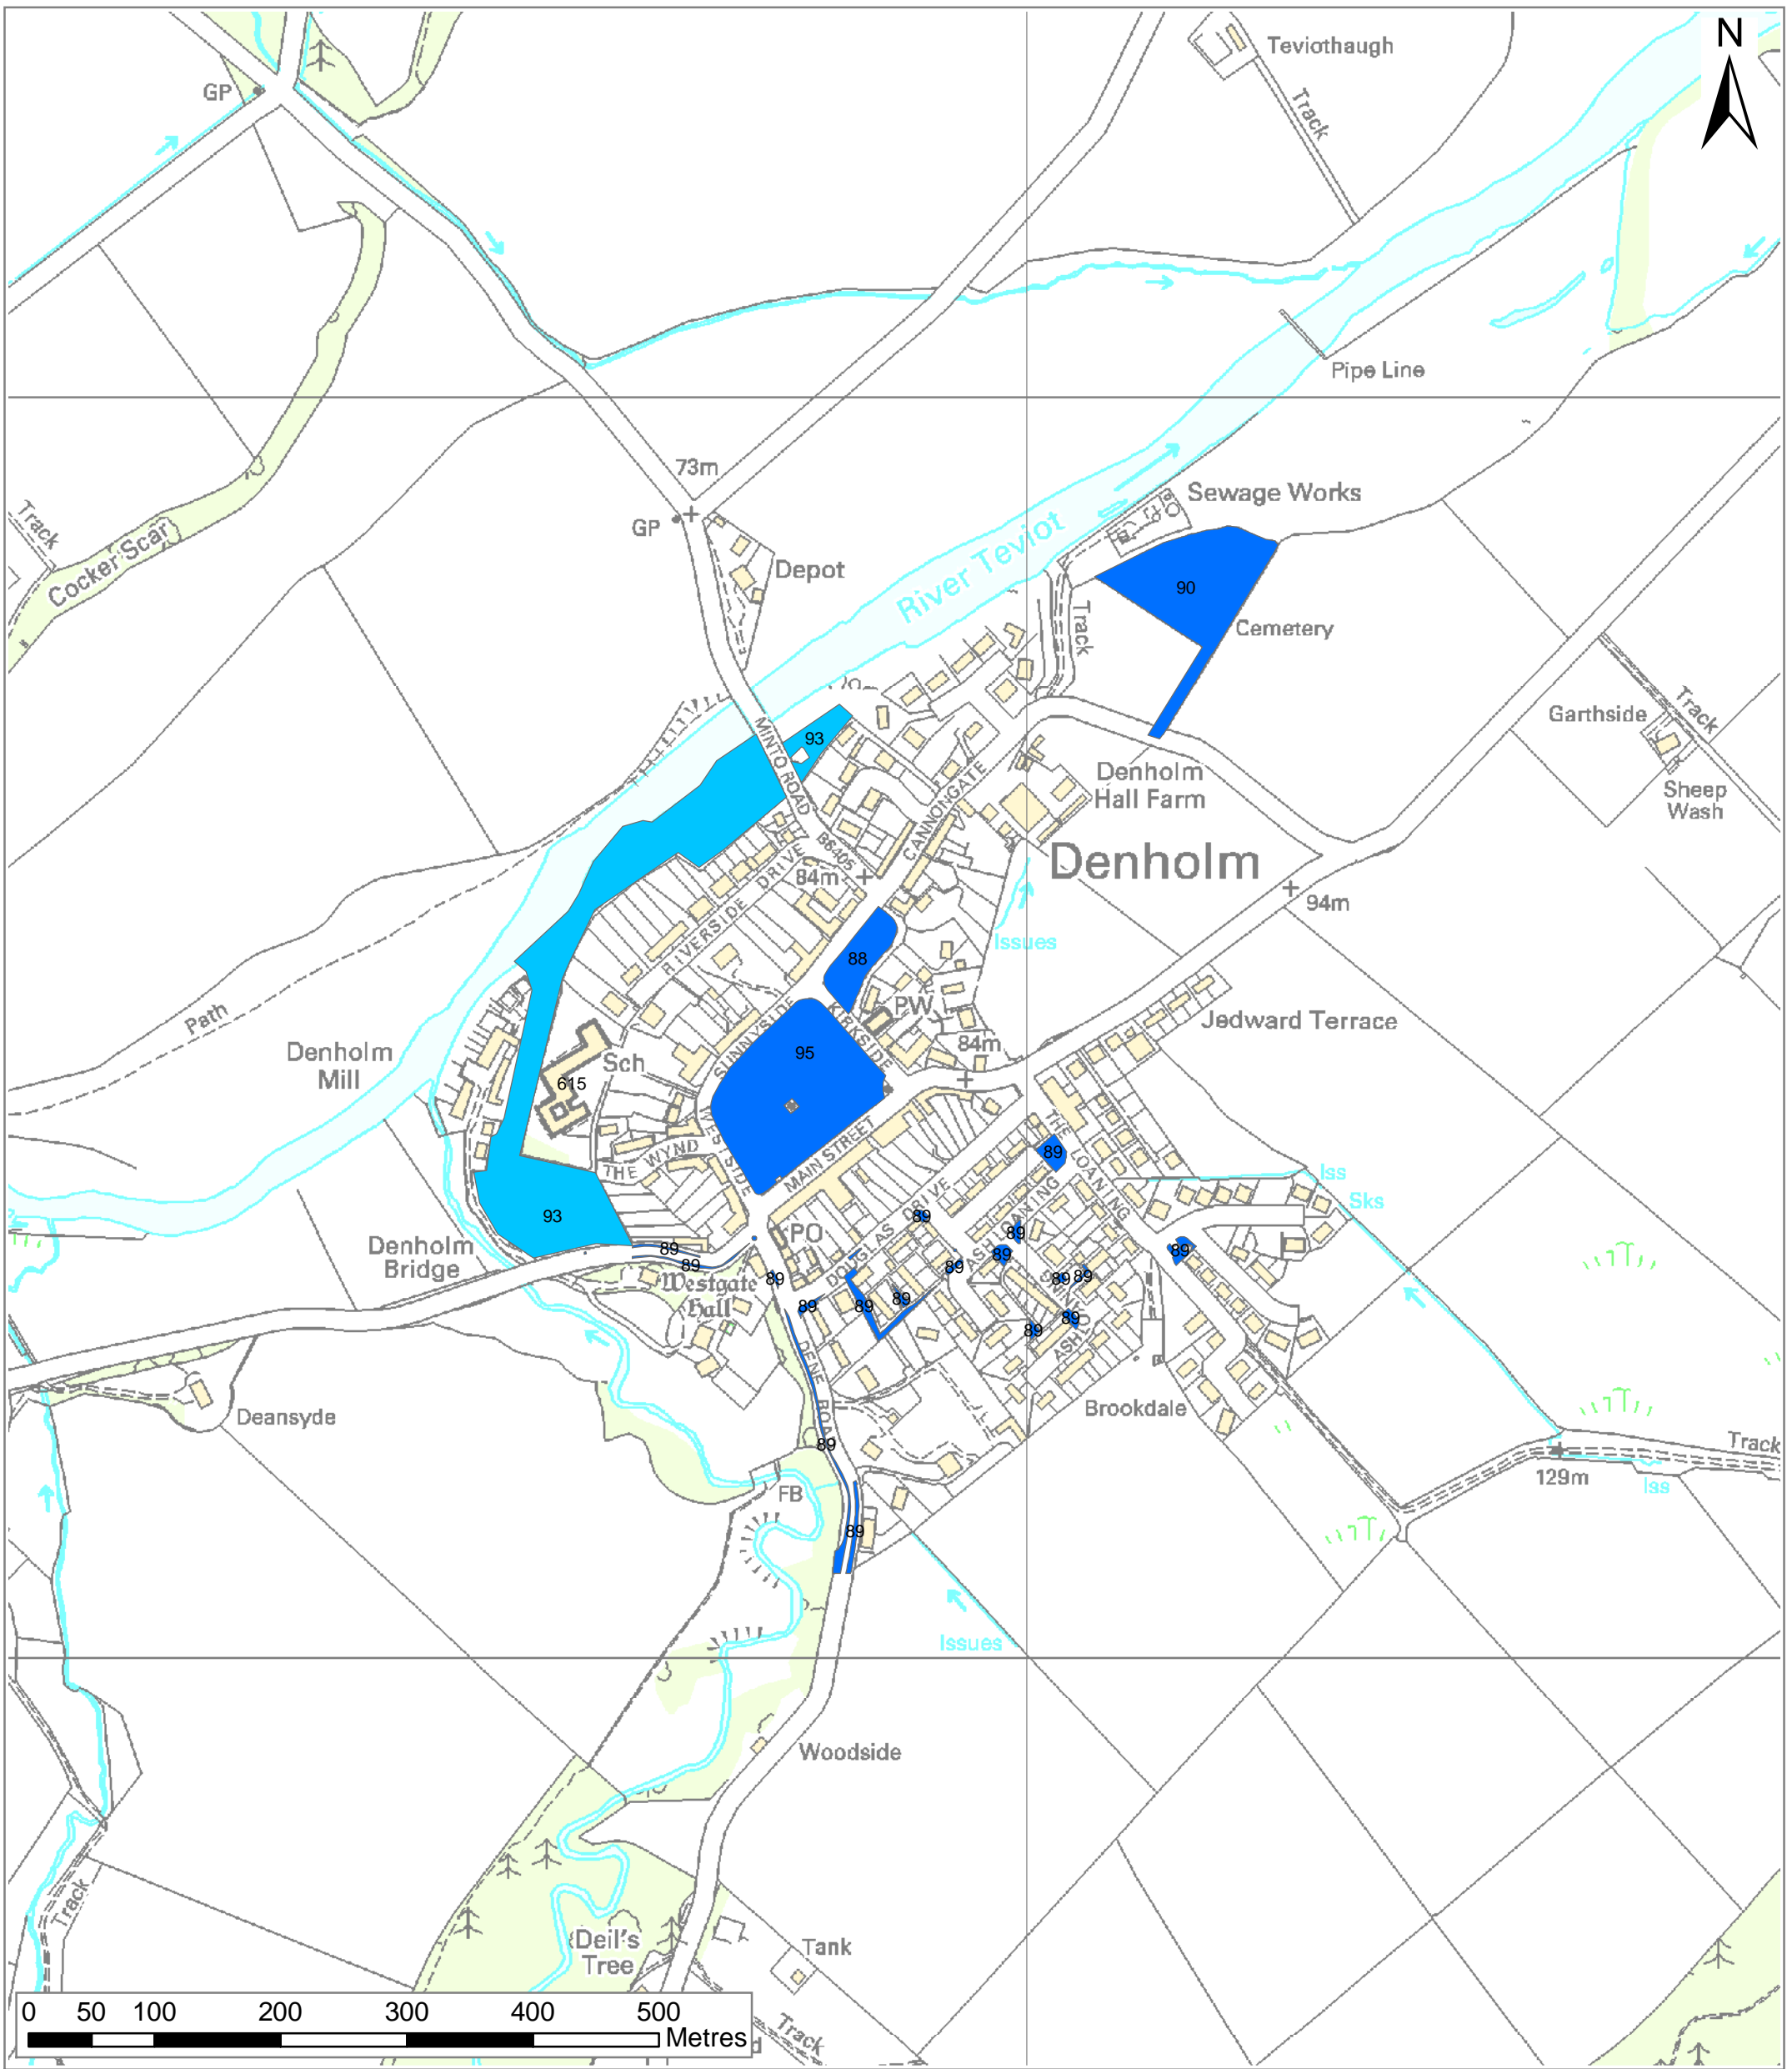

Scottish Borders Open Space Audit Denholm

- High Quality/High Value
- High Quality/Low Value
- Low Quality/High Value
- Low Quality/Low Value
- Not Scored