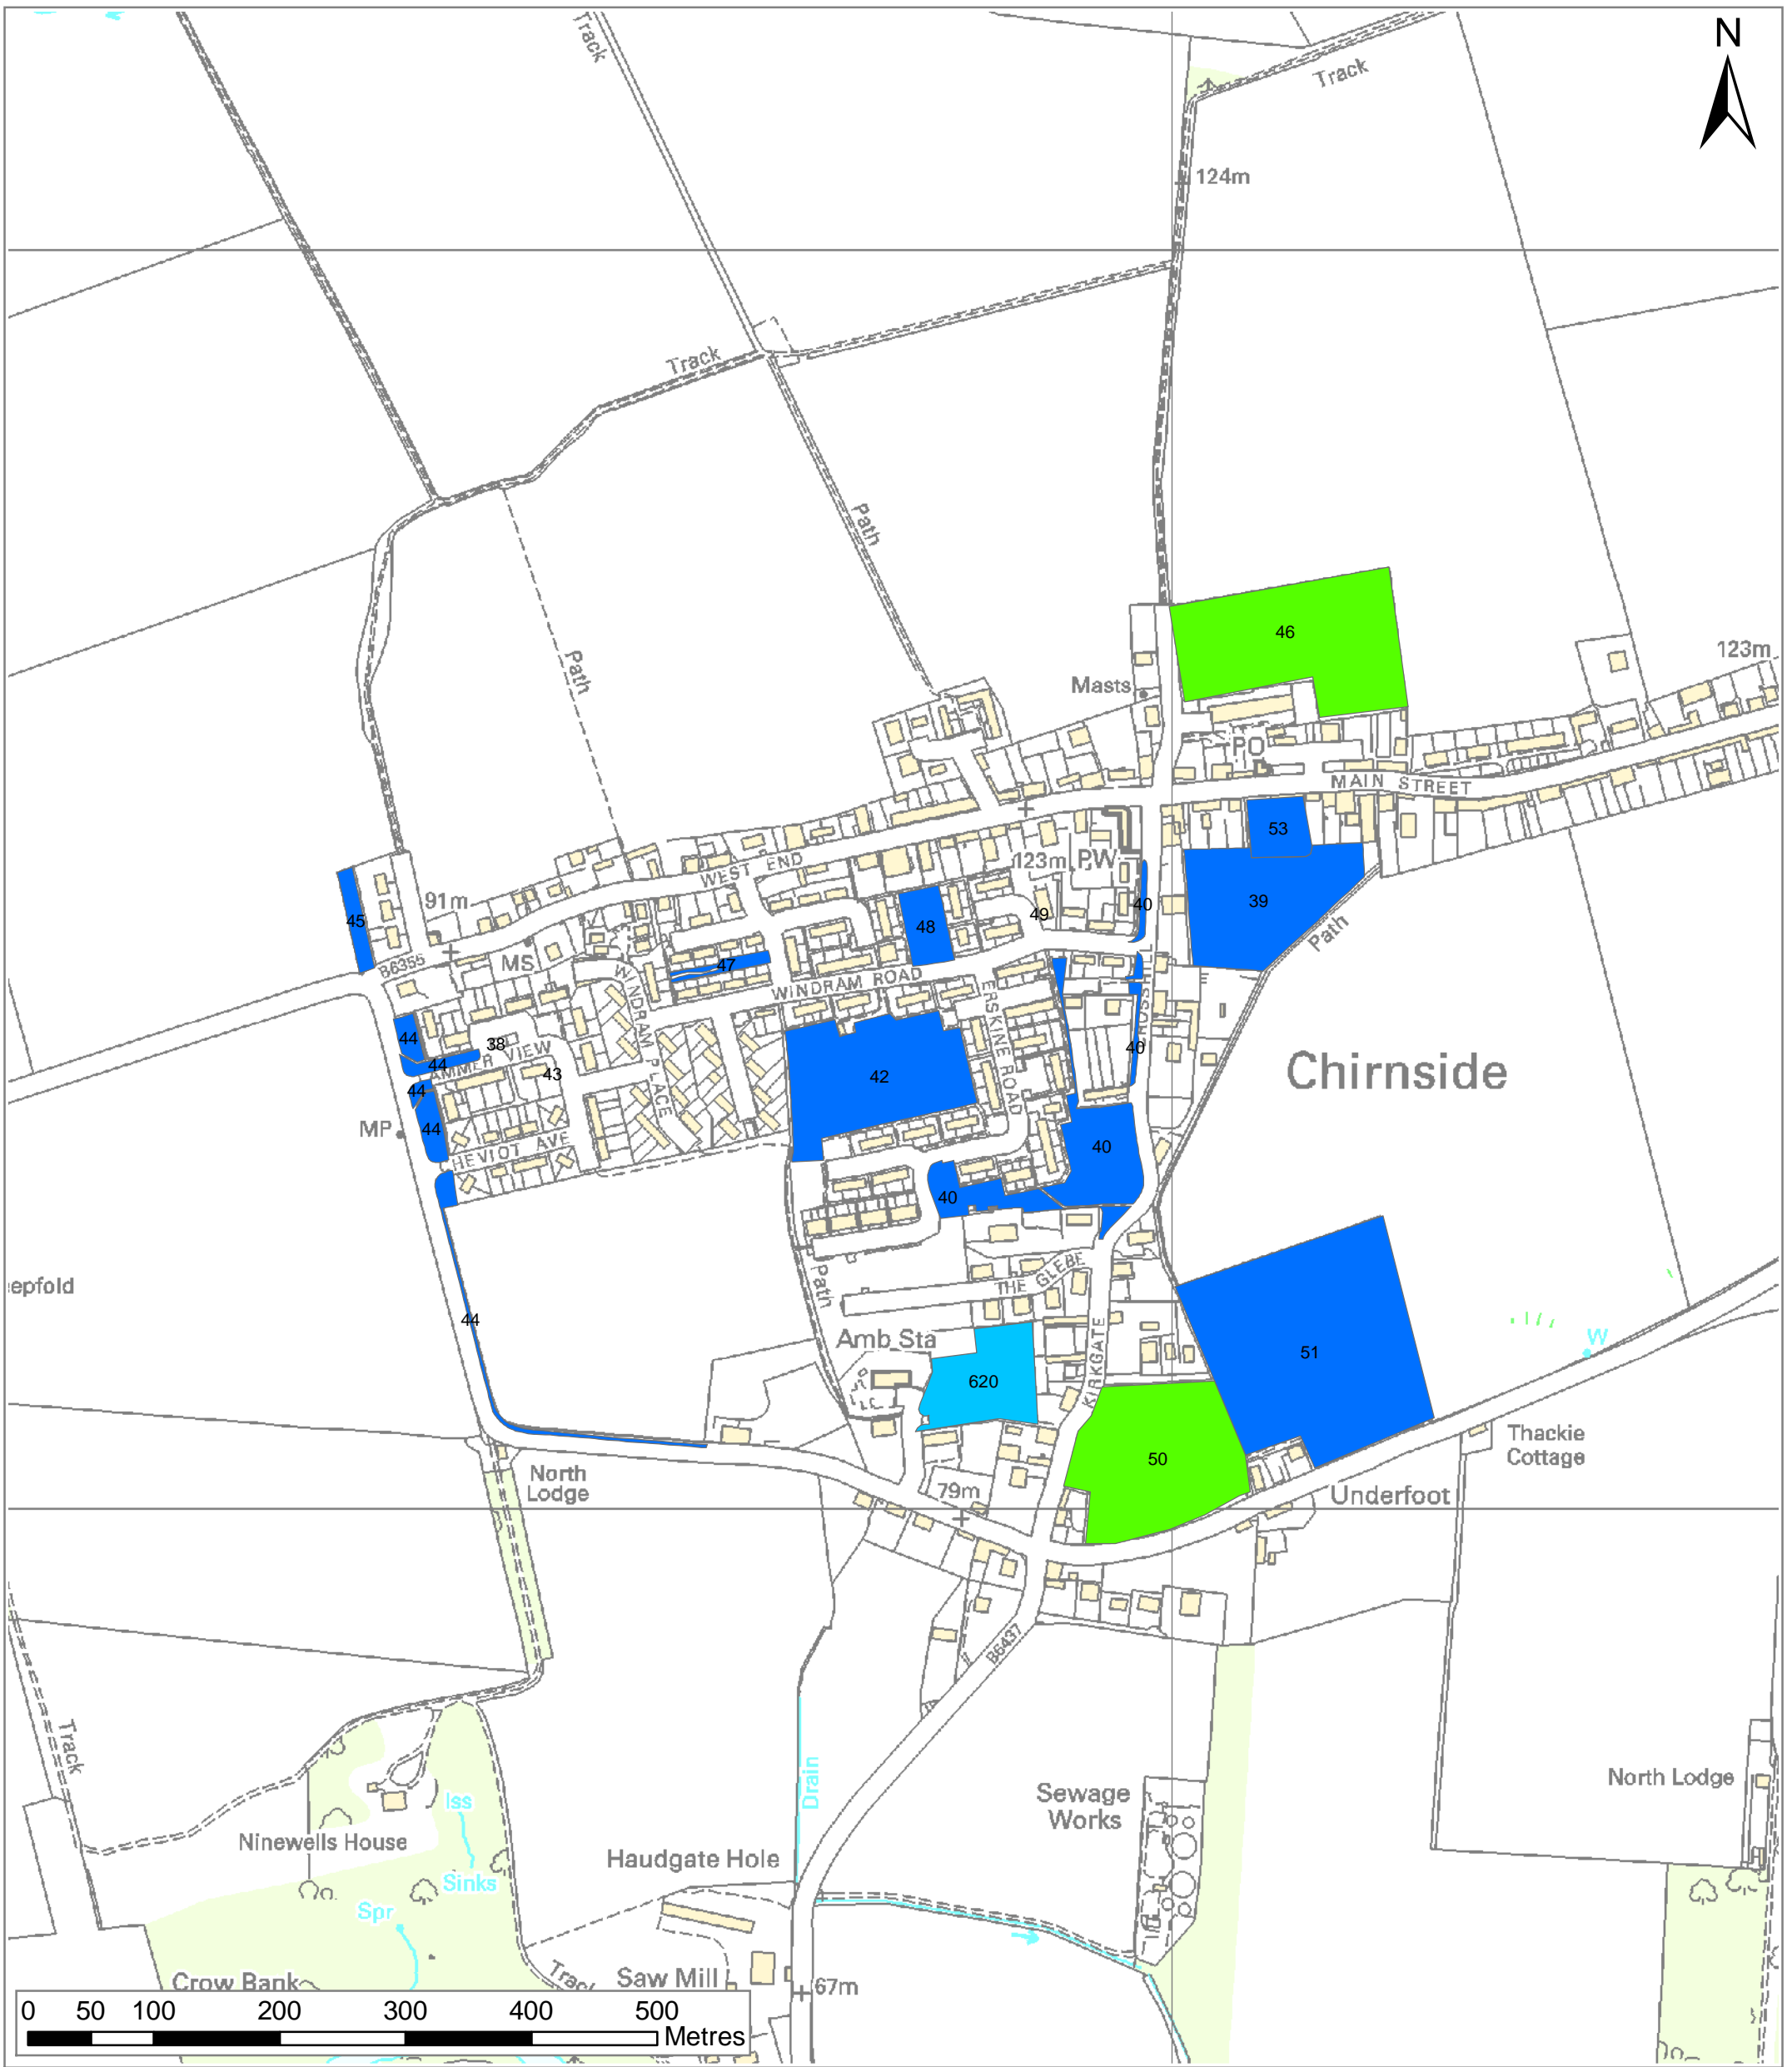

Scottish Borders Open Space Audit Chirnside

- High Quality/High Value
- High Quality/Low Value
- Low Quality/High Value
- Low Quality/Low Value
- Not Scored