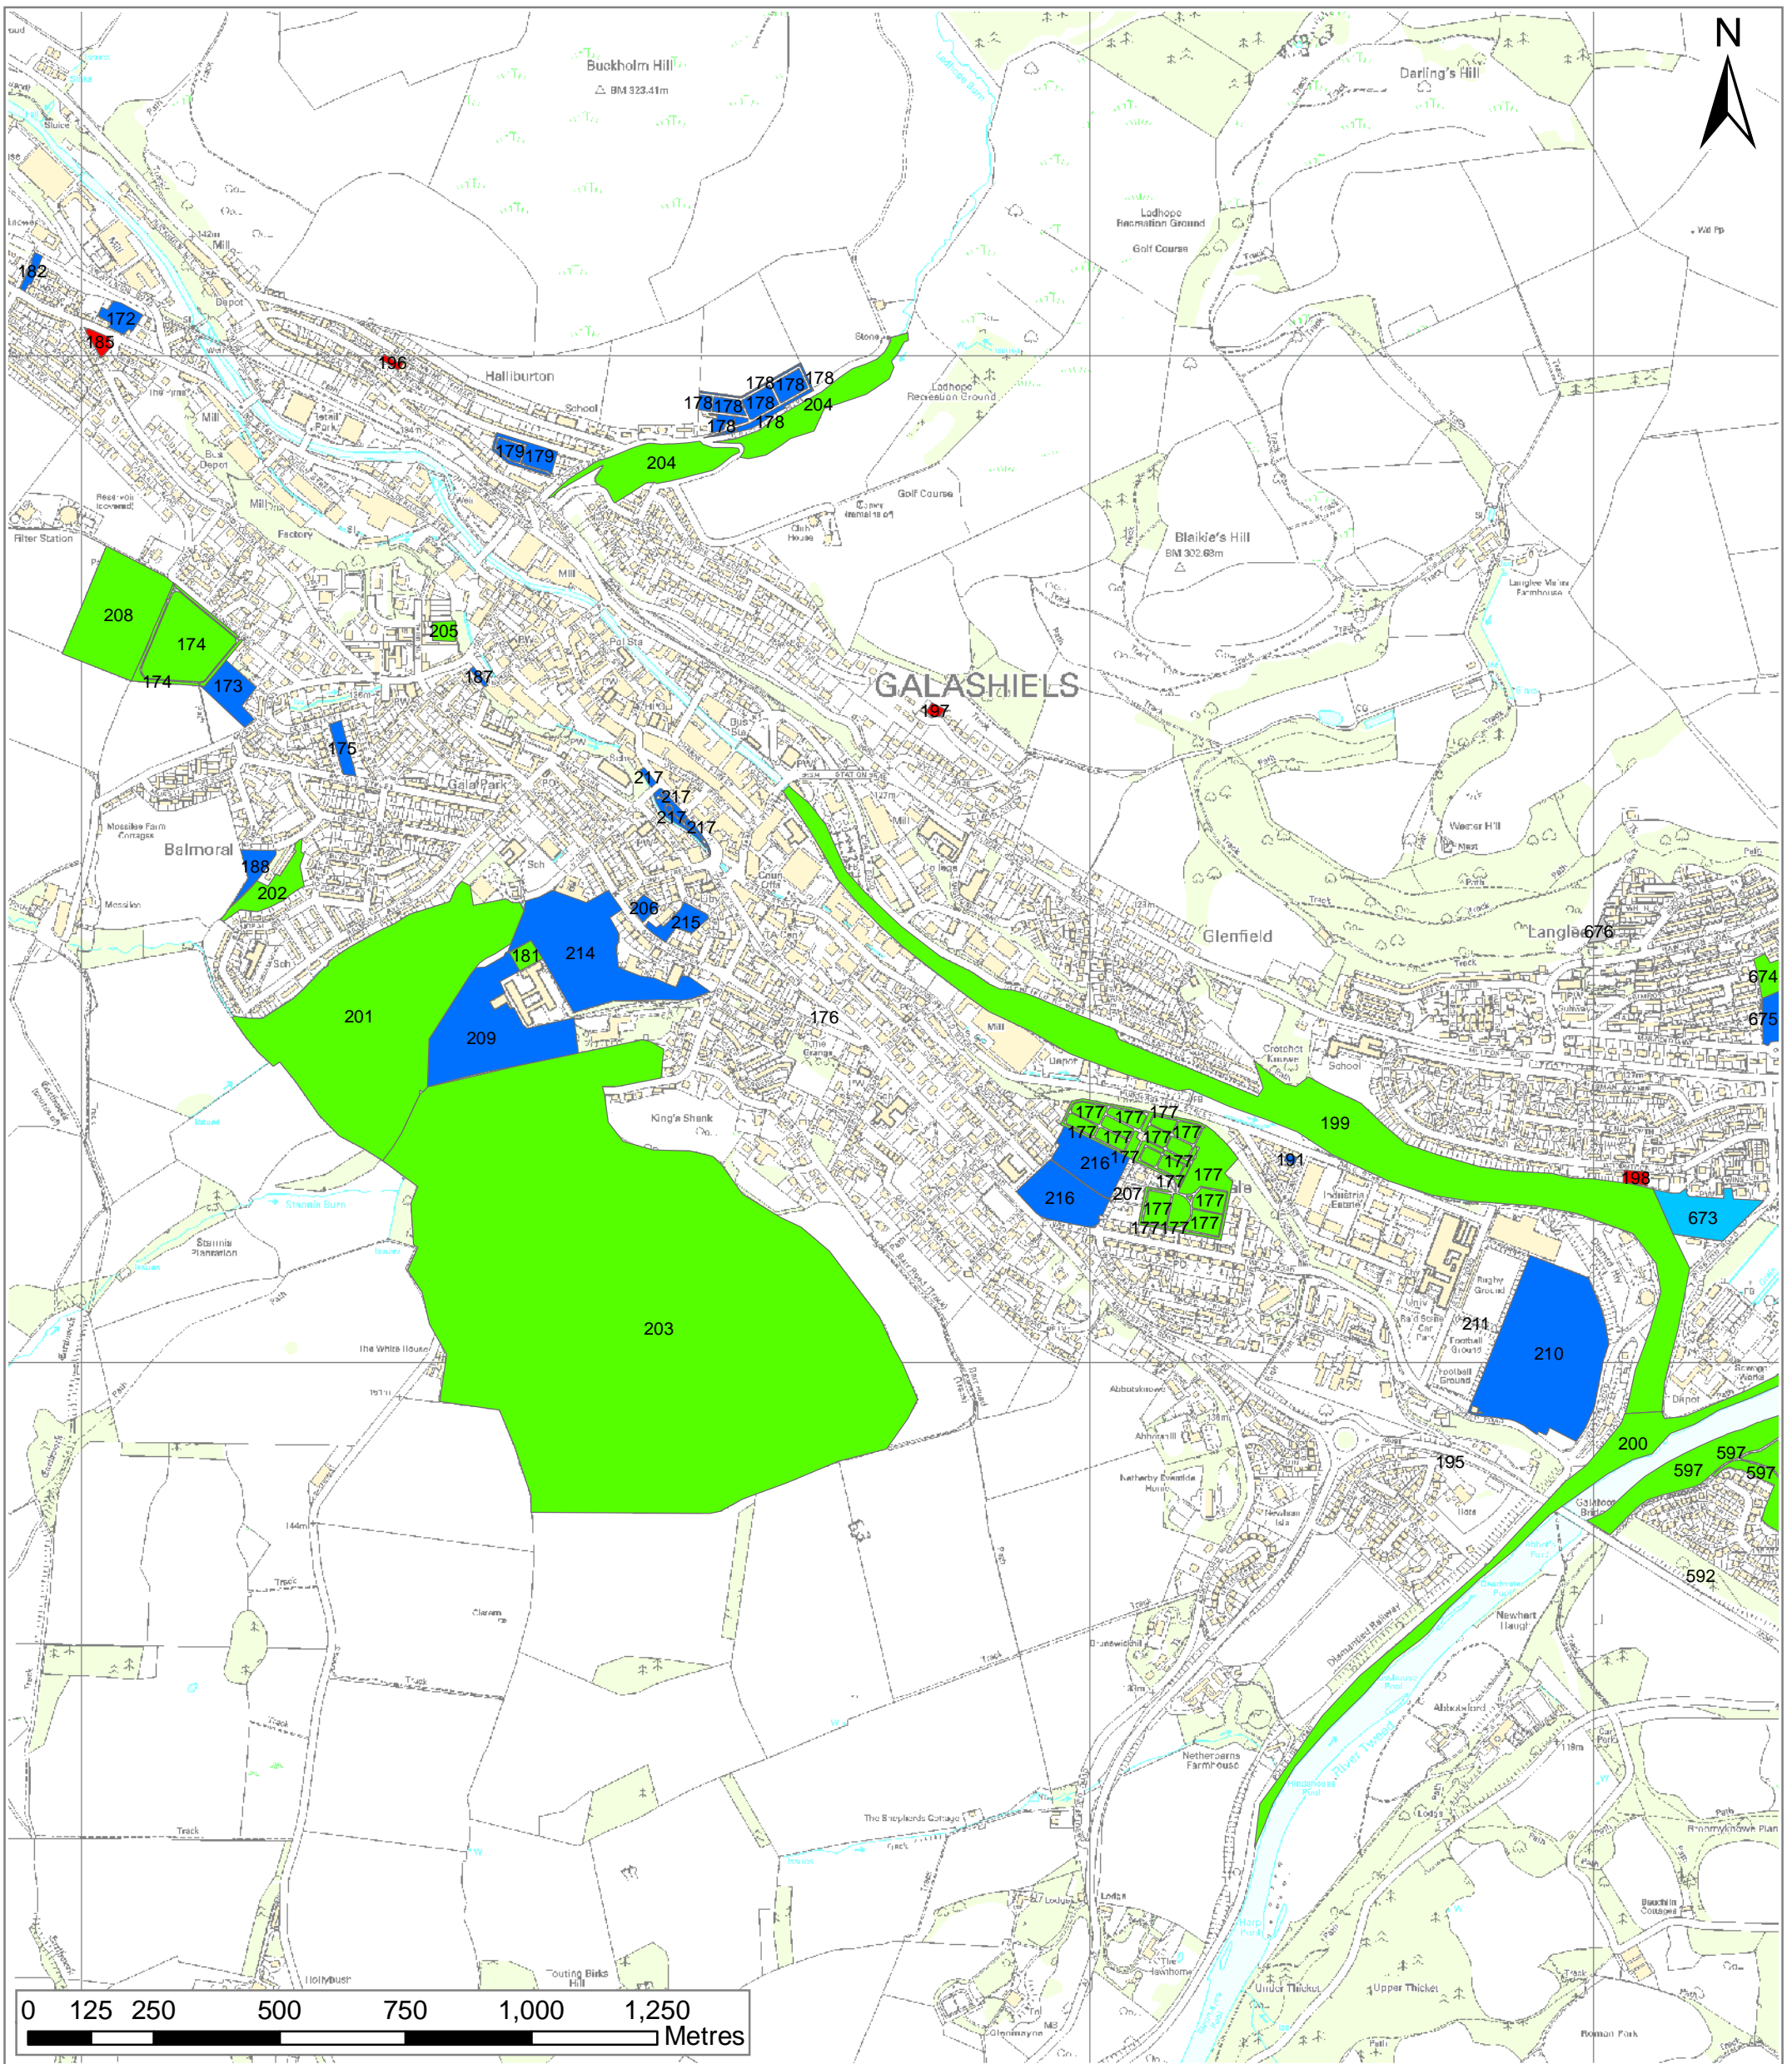

Scottish Borders Open Space Audit Galashiels

- High Quality/High Value
- High Quality/Low Value
- Low Quality/High Value
- Low Quality/Low Value
- Not Scored

Reproduced by permission of Ordnance Survey on behalf of HMSO.
© Crown copyright and database right 2009.
All rights reserved.
Ordnance Survey Licence number 100023423.