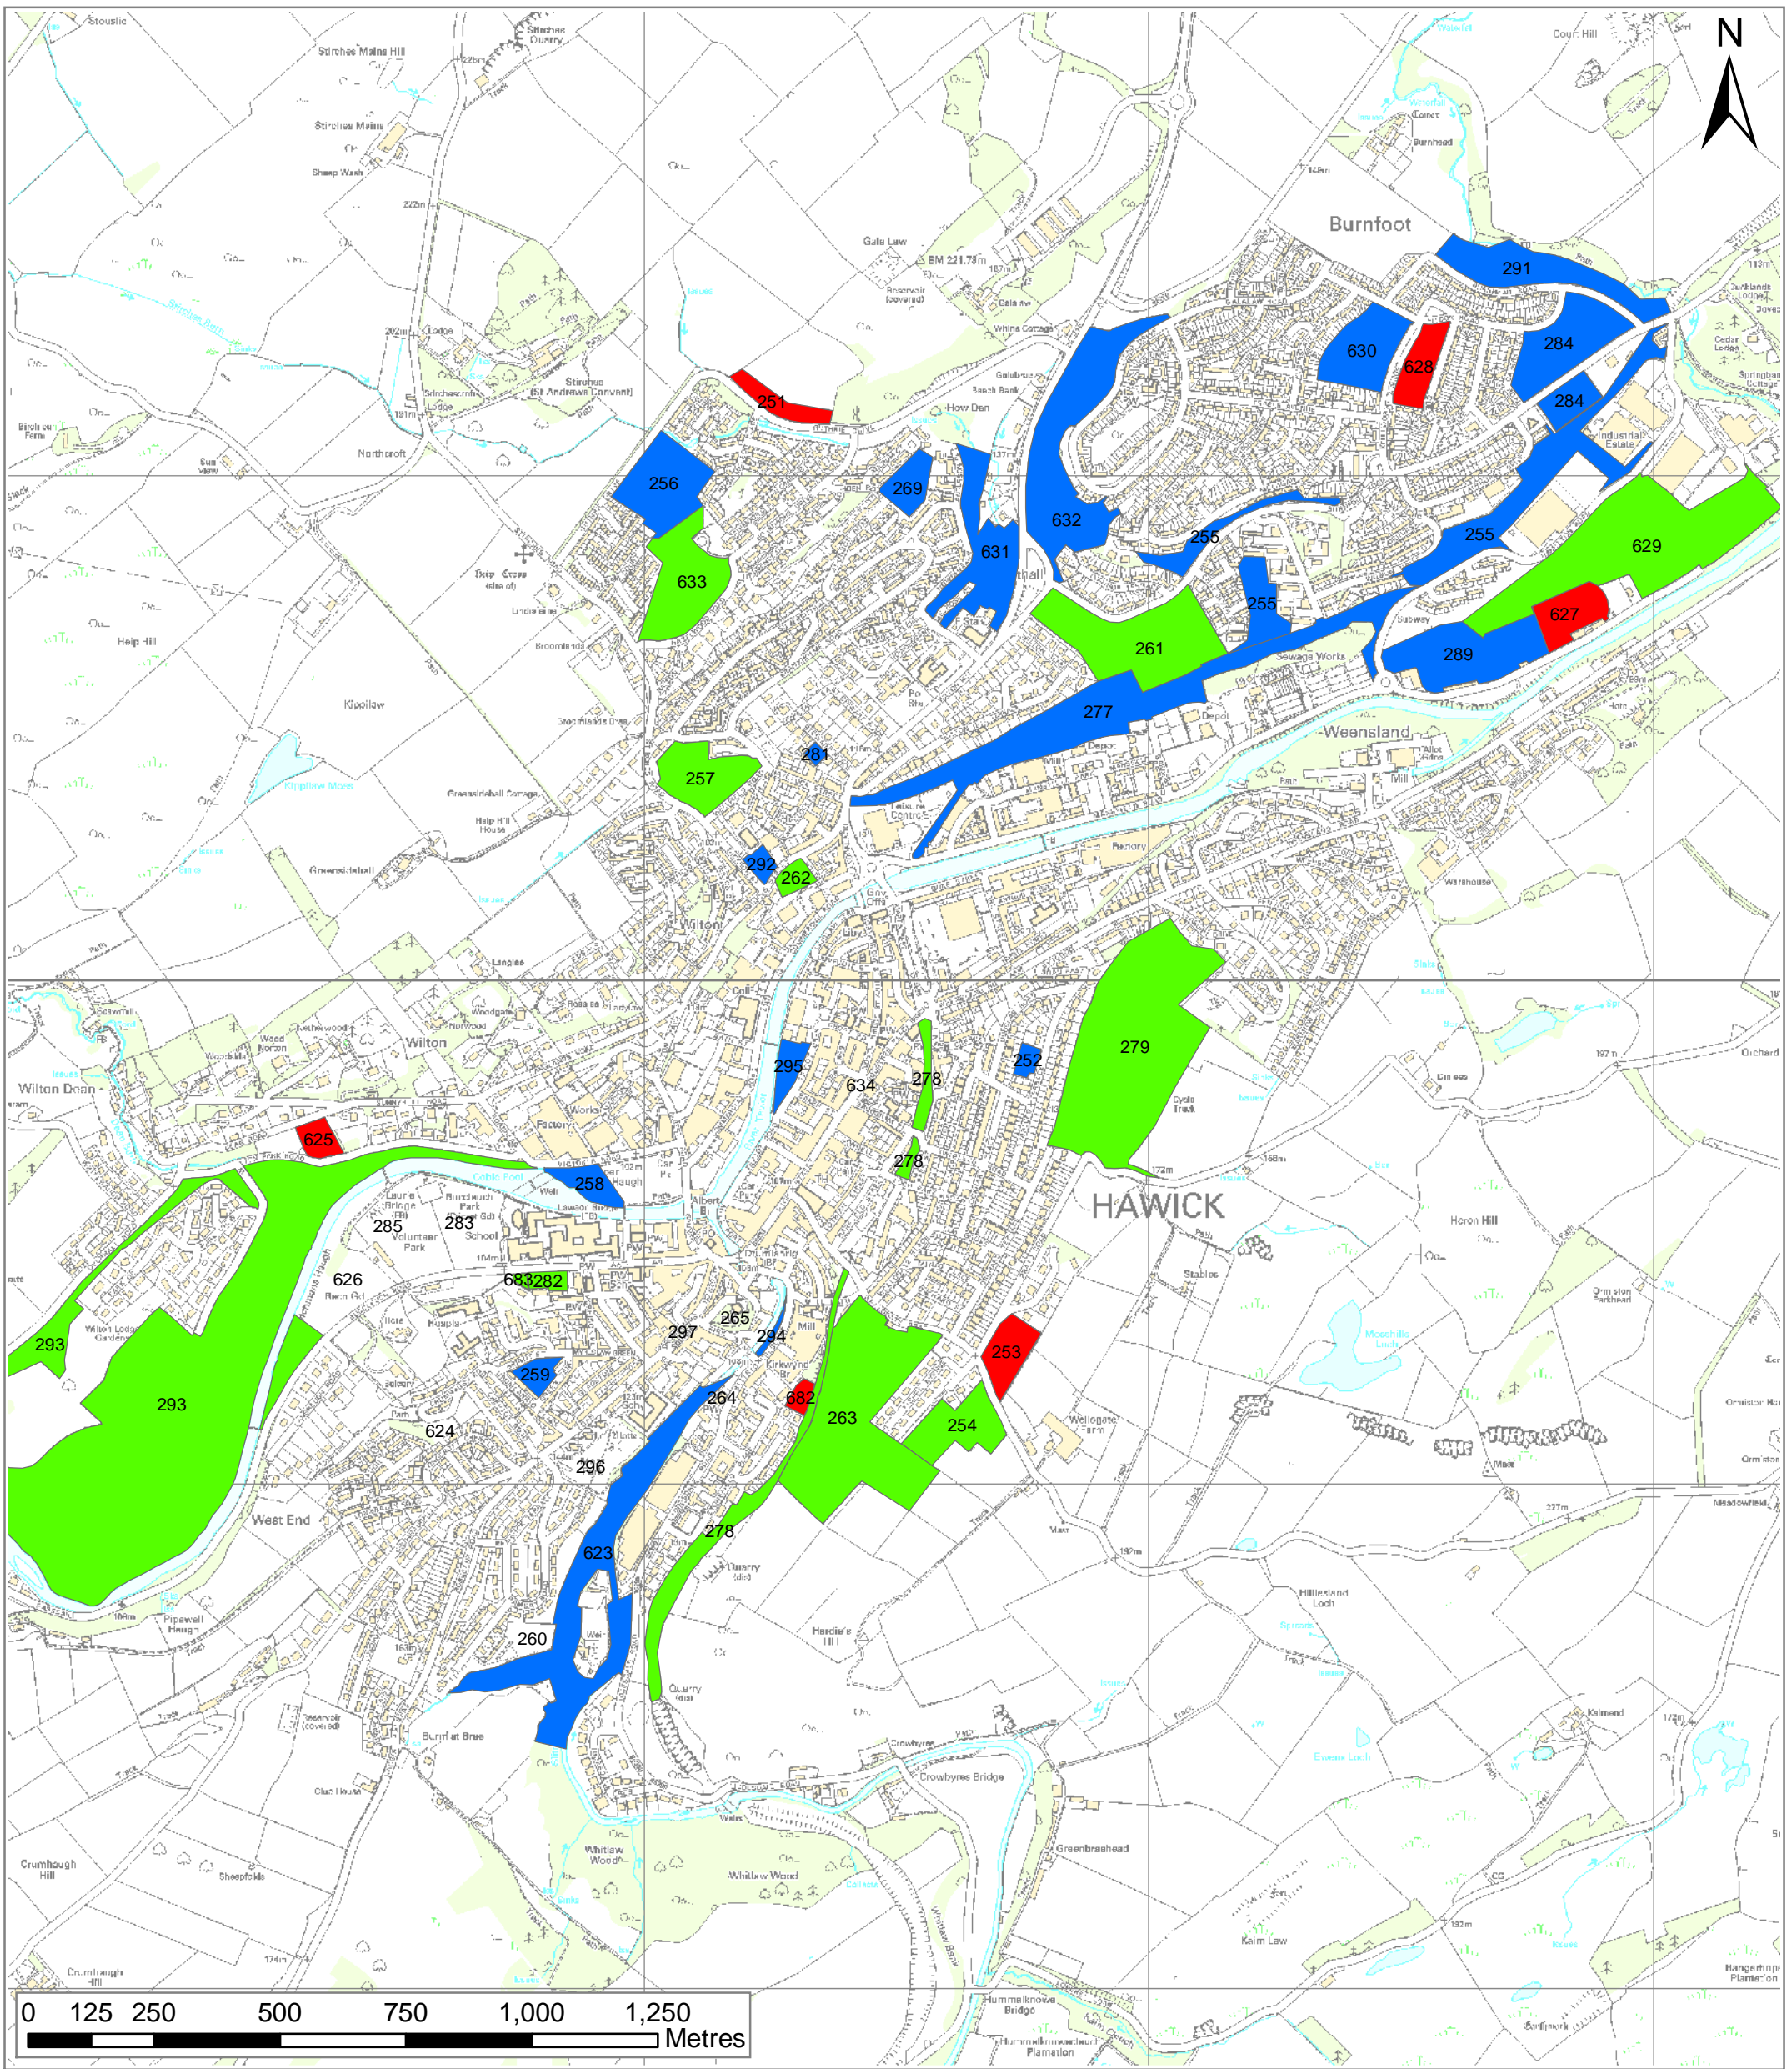

Scottish Borders Open Space Audit Hawick

- High Quality/High Value
- High Quality/Low Value
- Low Quality/High Value
- Low Quality/Low Value
- Not Scored