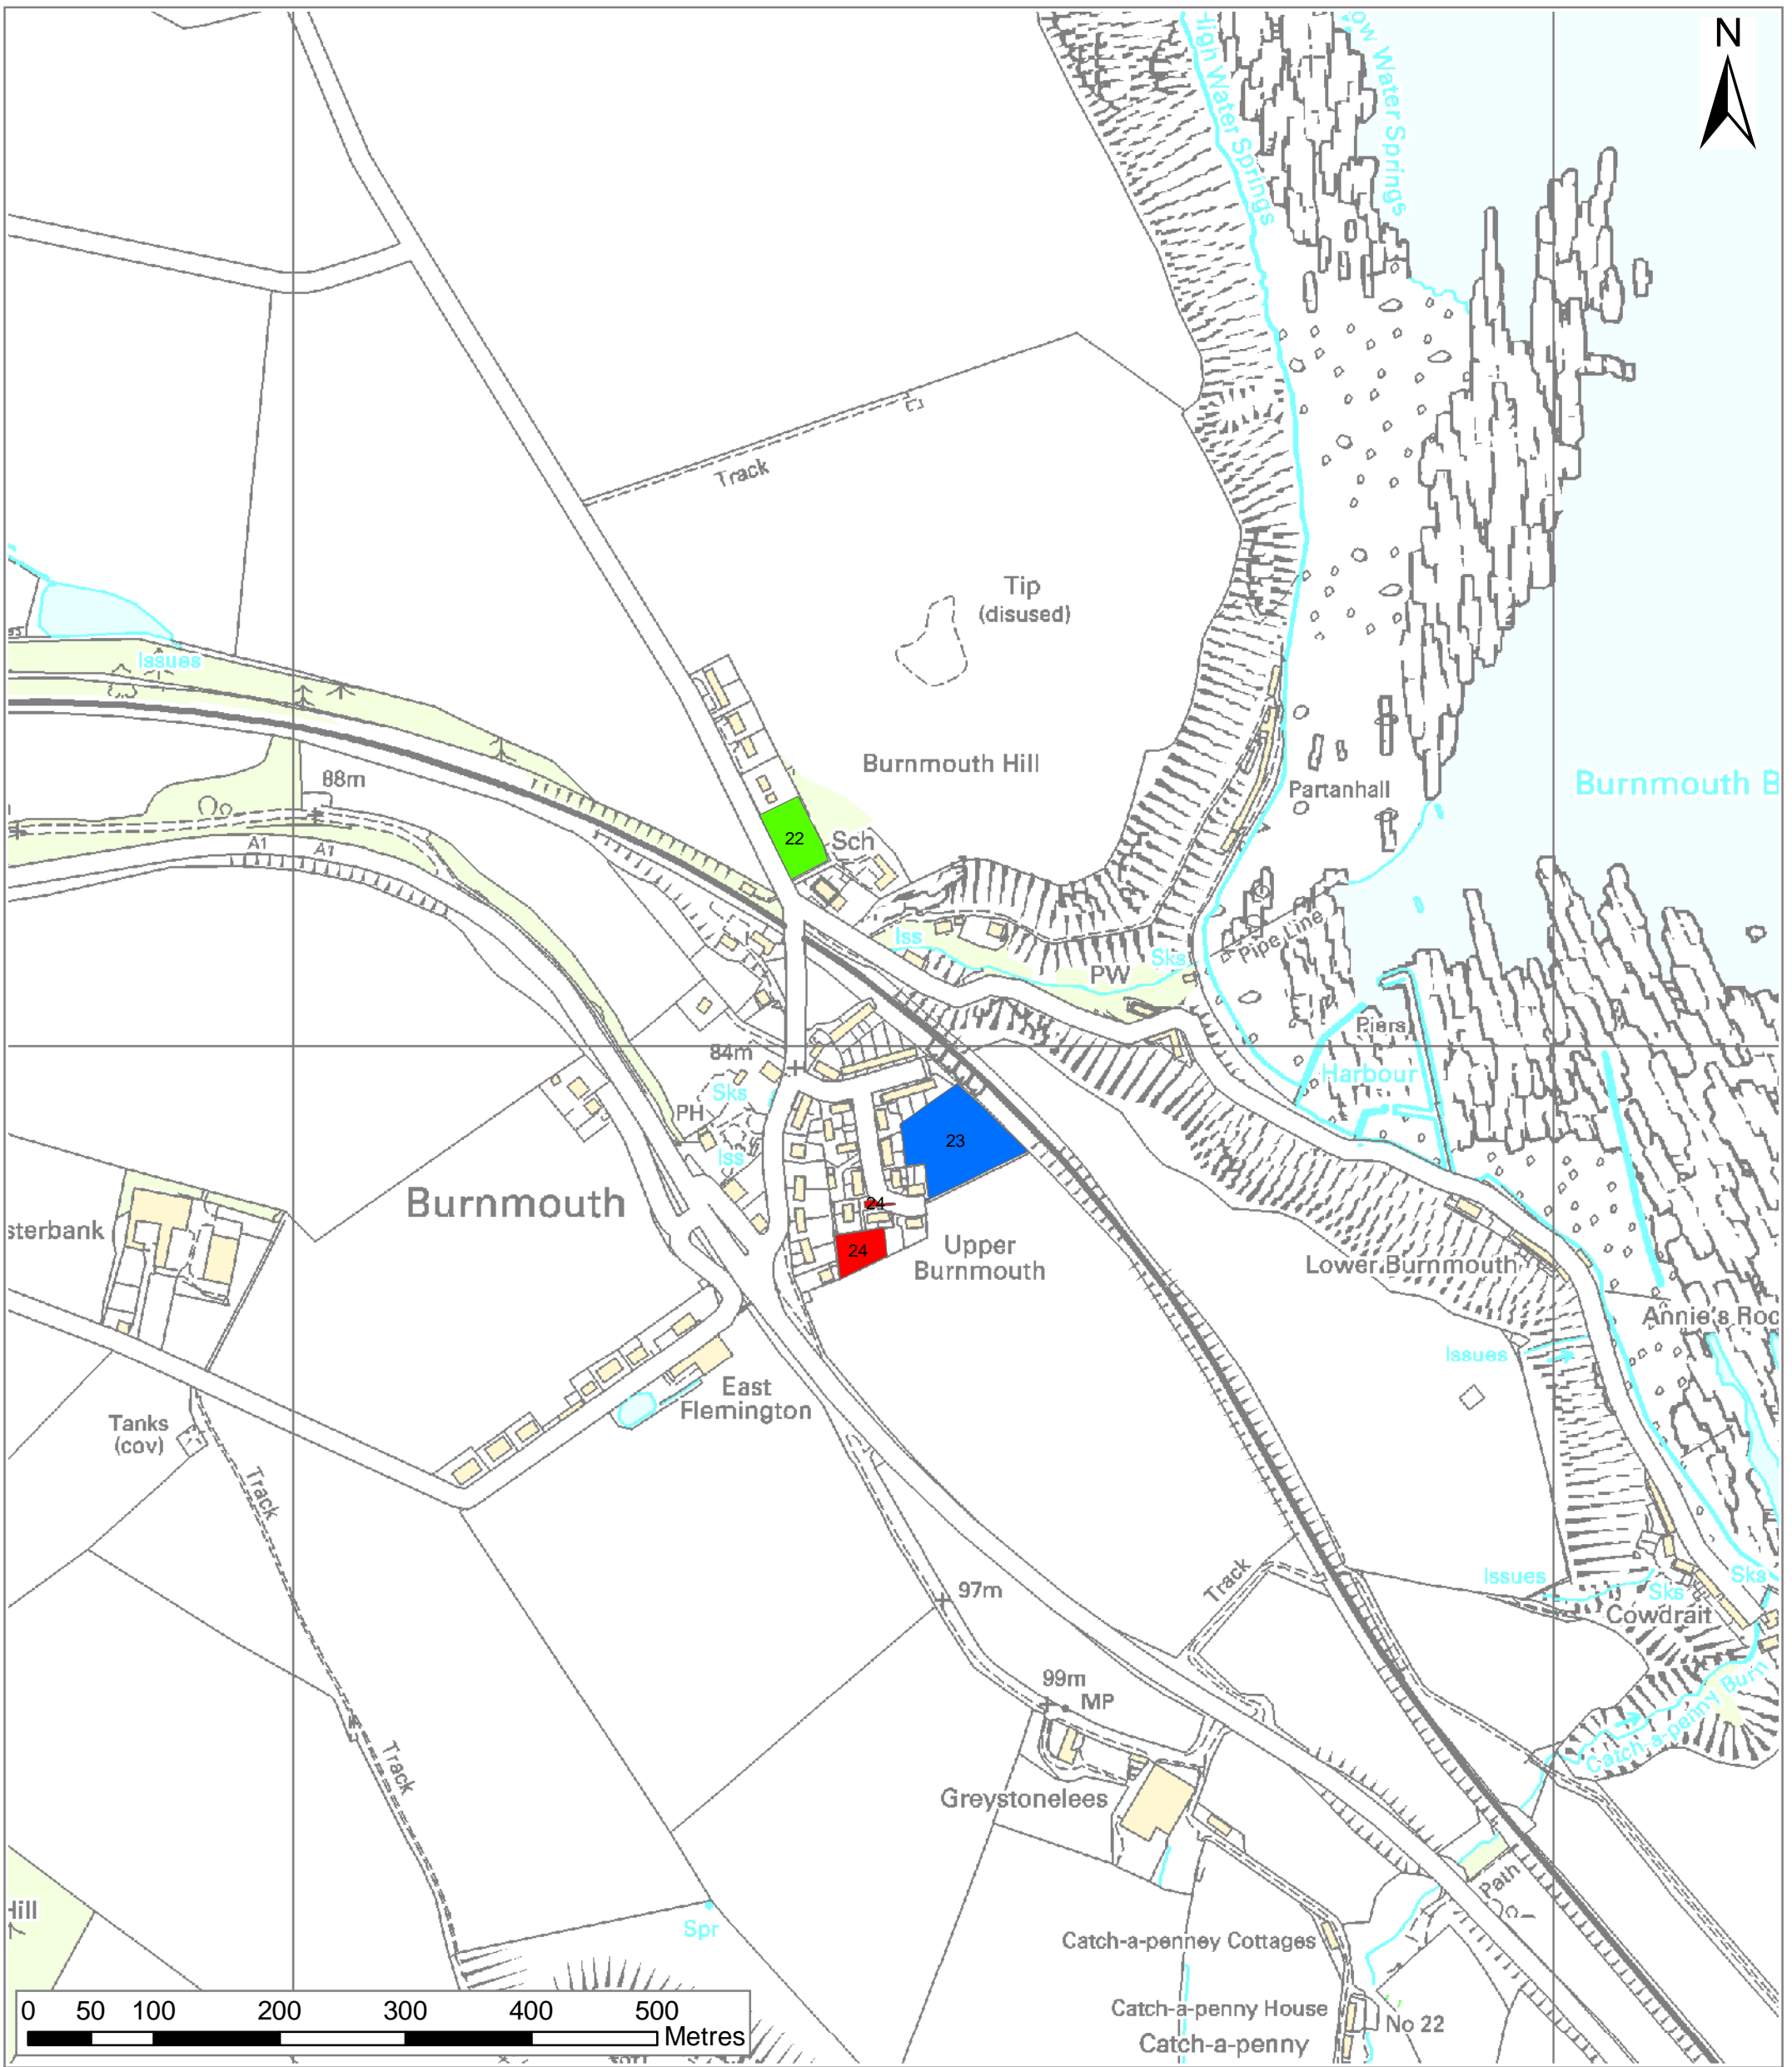

Scottish Borders Open Space Audit Burnmouth

- High Quality/High Value
- High Quality/Low Value
- Low Quality/High Value
- Low Quality/Low Value
- Not Scored