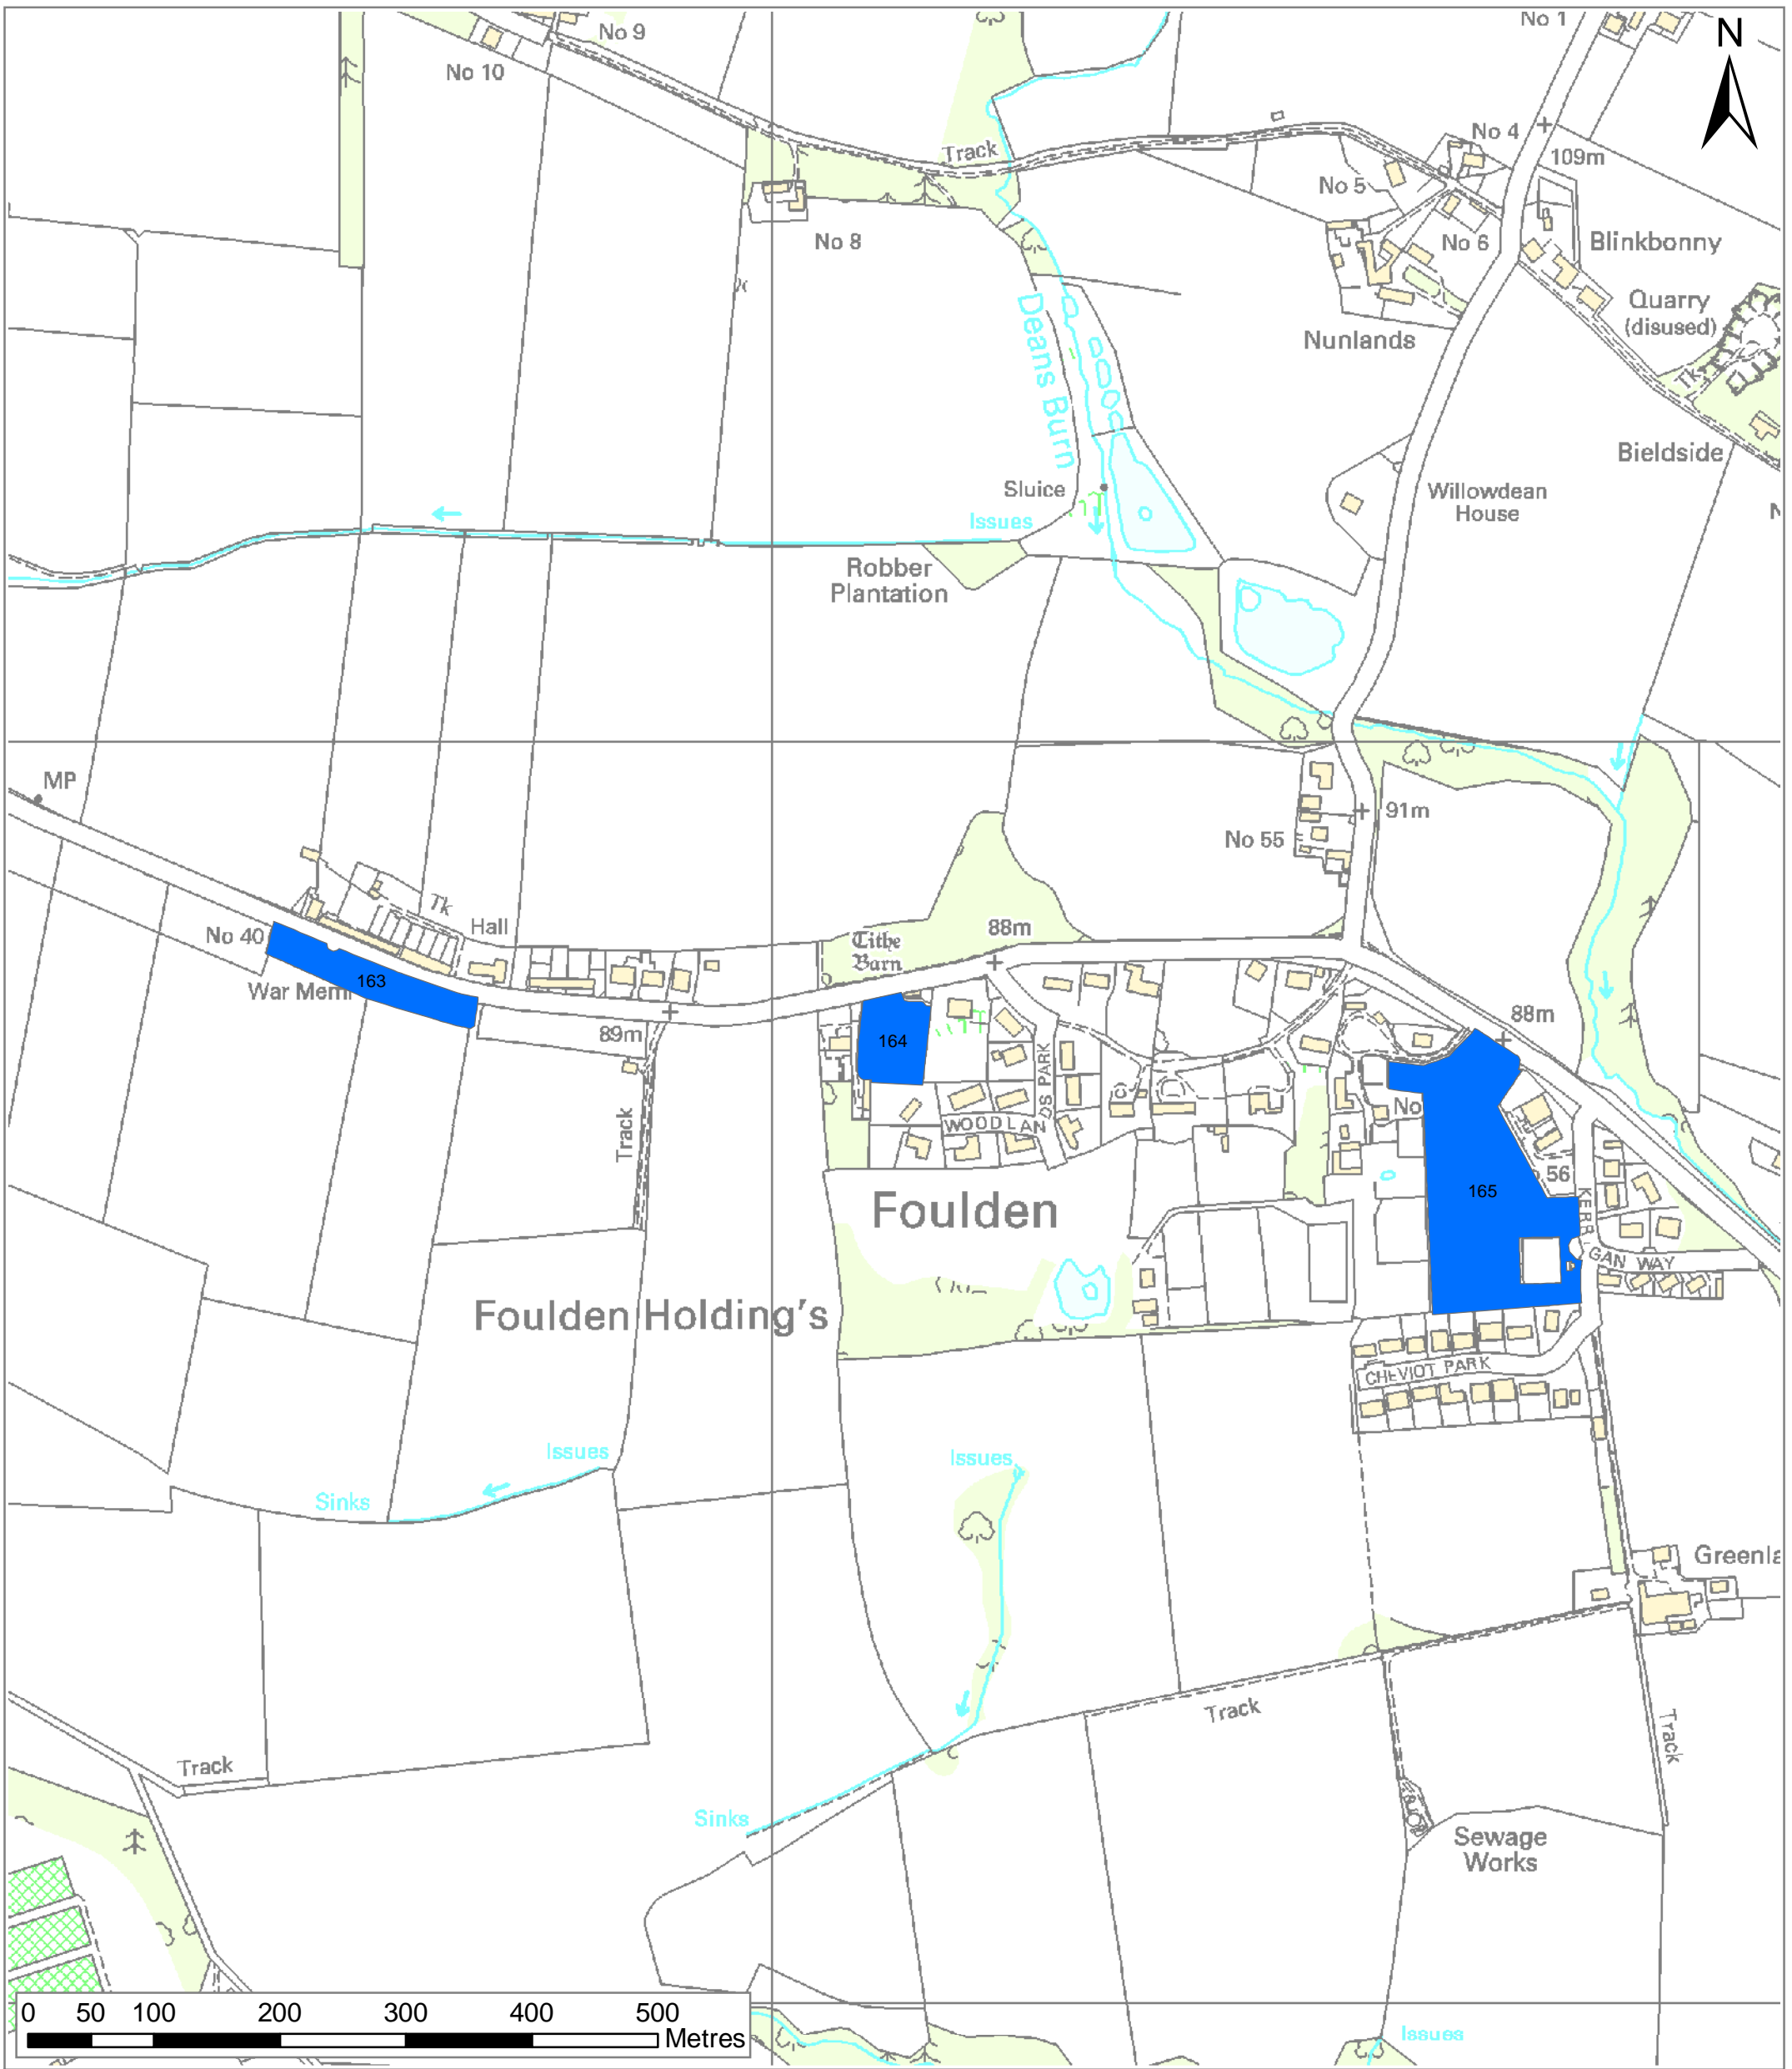

Scottish Borders
Open Space Audit
Foulden

- High Quality/High Value
- High Quality/Low Value
- Low Quality/High Value
- Low Quality/Low Value
- Not Scored