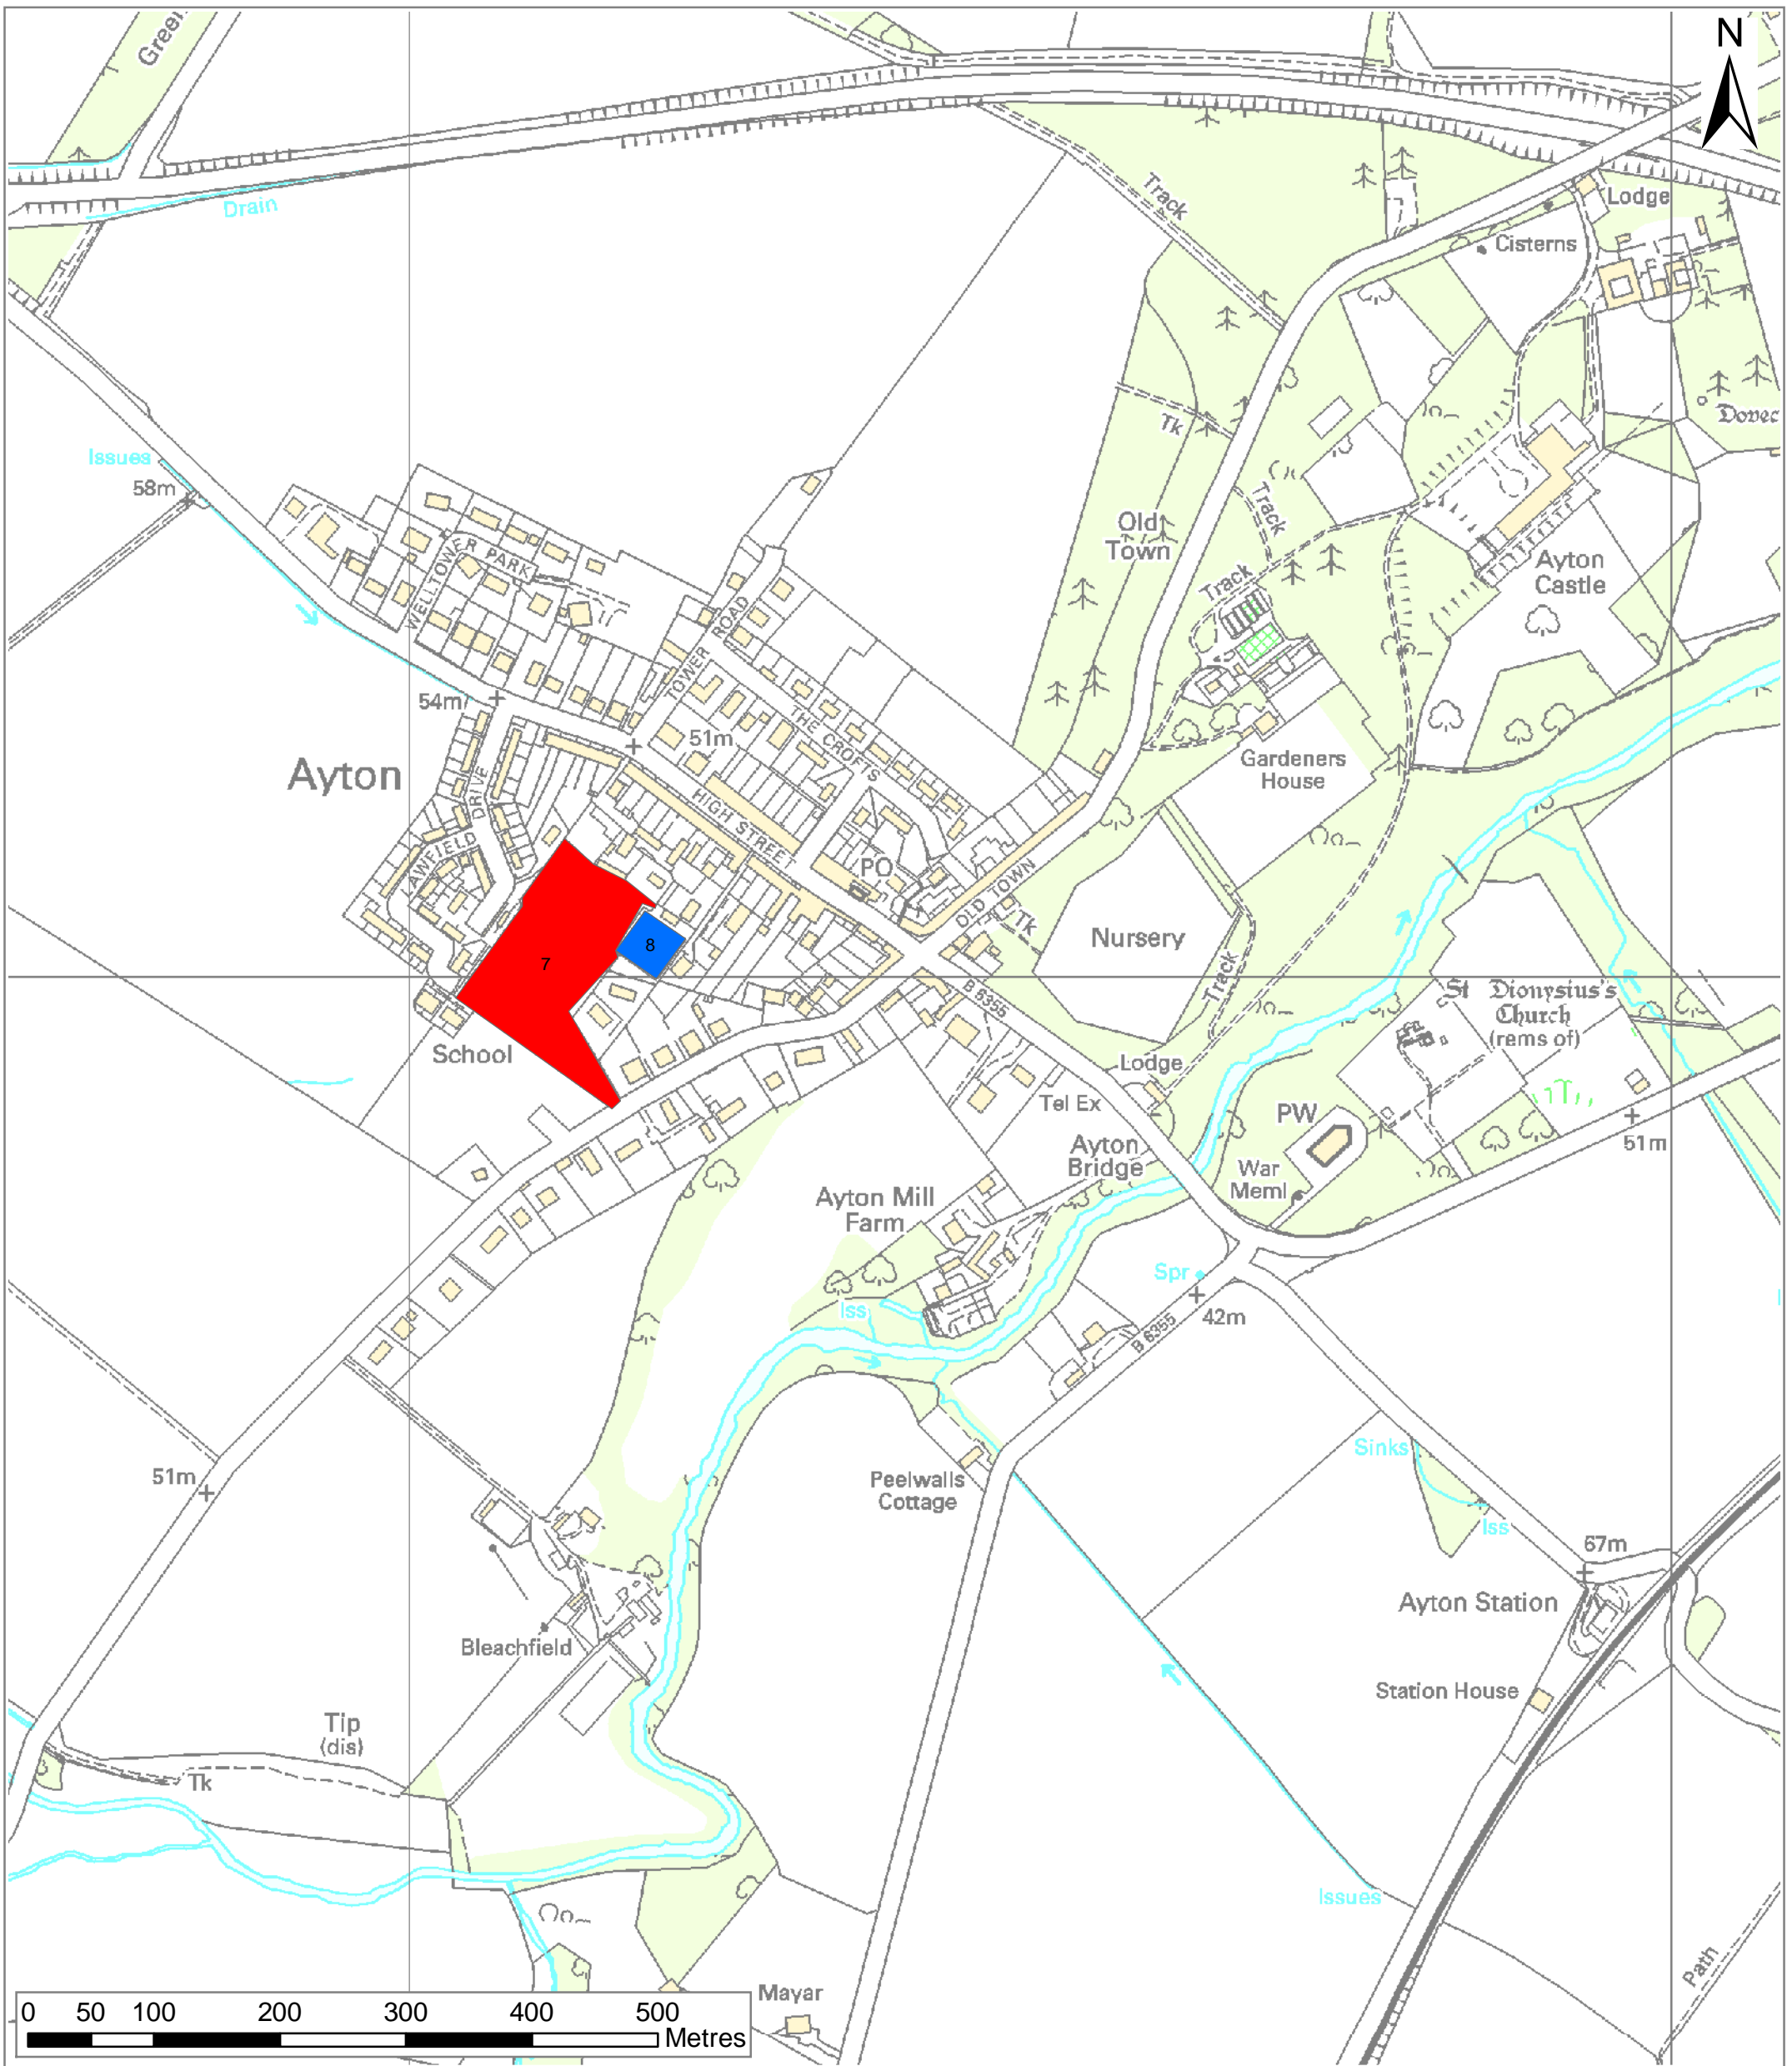

Scottish Borders
Open Space Audit
Ashkirk

- High Quality/High Value
- High Quality/Low Value
- Low Quality/High Value
- Low Quality/Low Value
- Not Scored

Regional location map

Reproduced by permission of Ordnance Survey on behalf of HMSO.
© Crown copyright and database right 2009.
All rights reserved.
Ordnance Survey Licence number 100023423.

Scottish Borders
Open Space Audit
Auchencrow

- High Quality/High Value
- High Quality/Low Value
- Low Quality/High Value
- Low Quality/Low Value
- Not Scored

Regional location map

Reproduced by permission of Ordnance Survey on behalf of HMSO.
© Crown copyright and database right 2009.
All rights reserved.
Ordnance Survey Licence number 100023423.