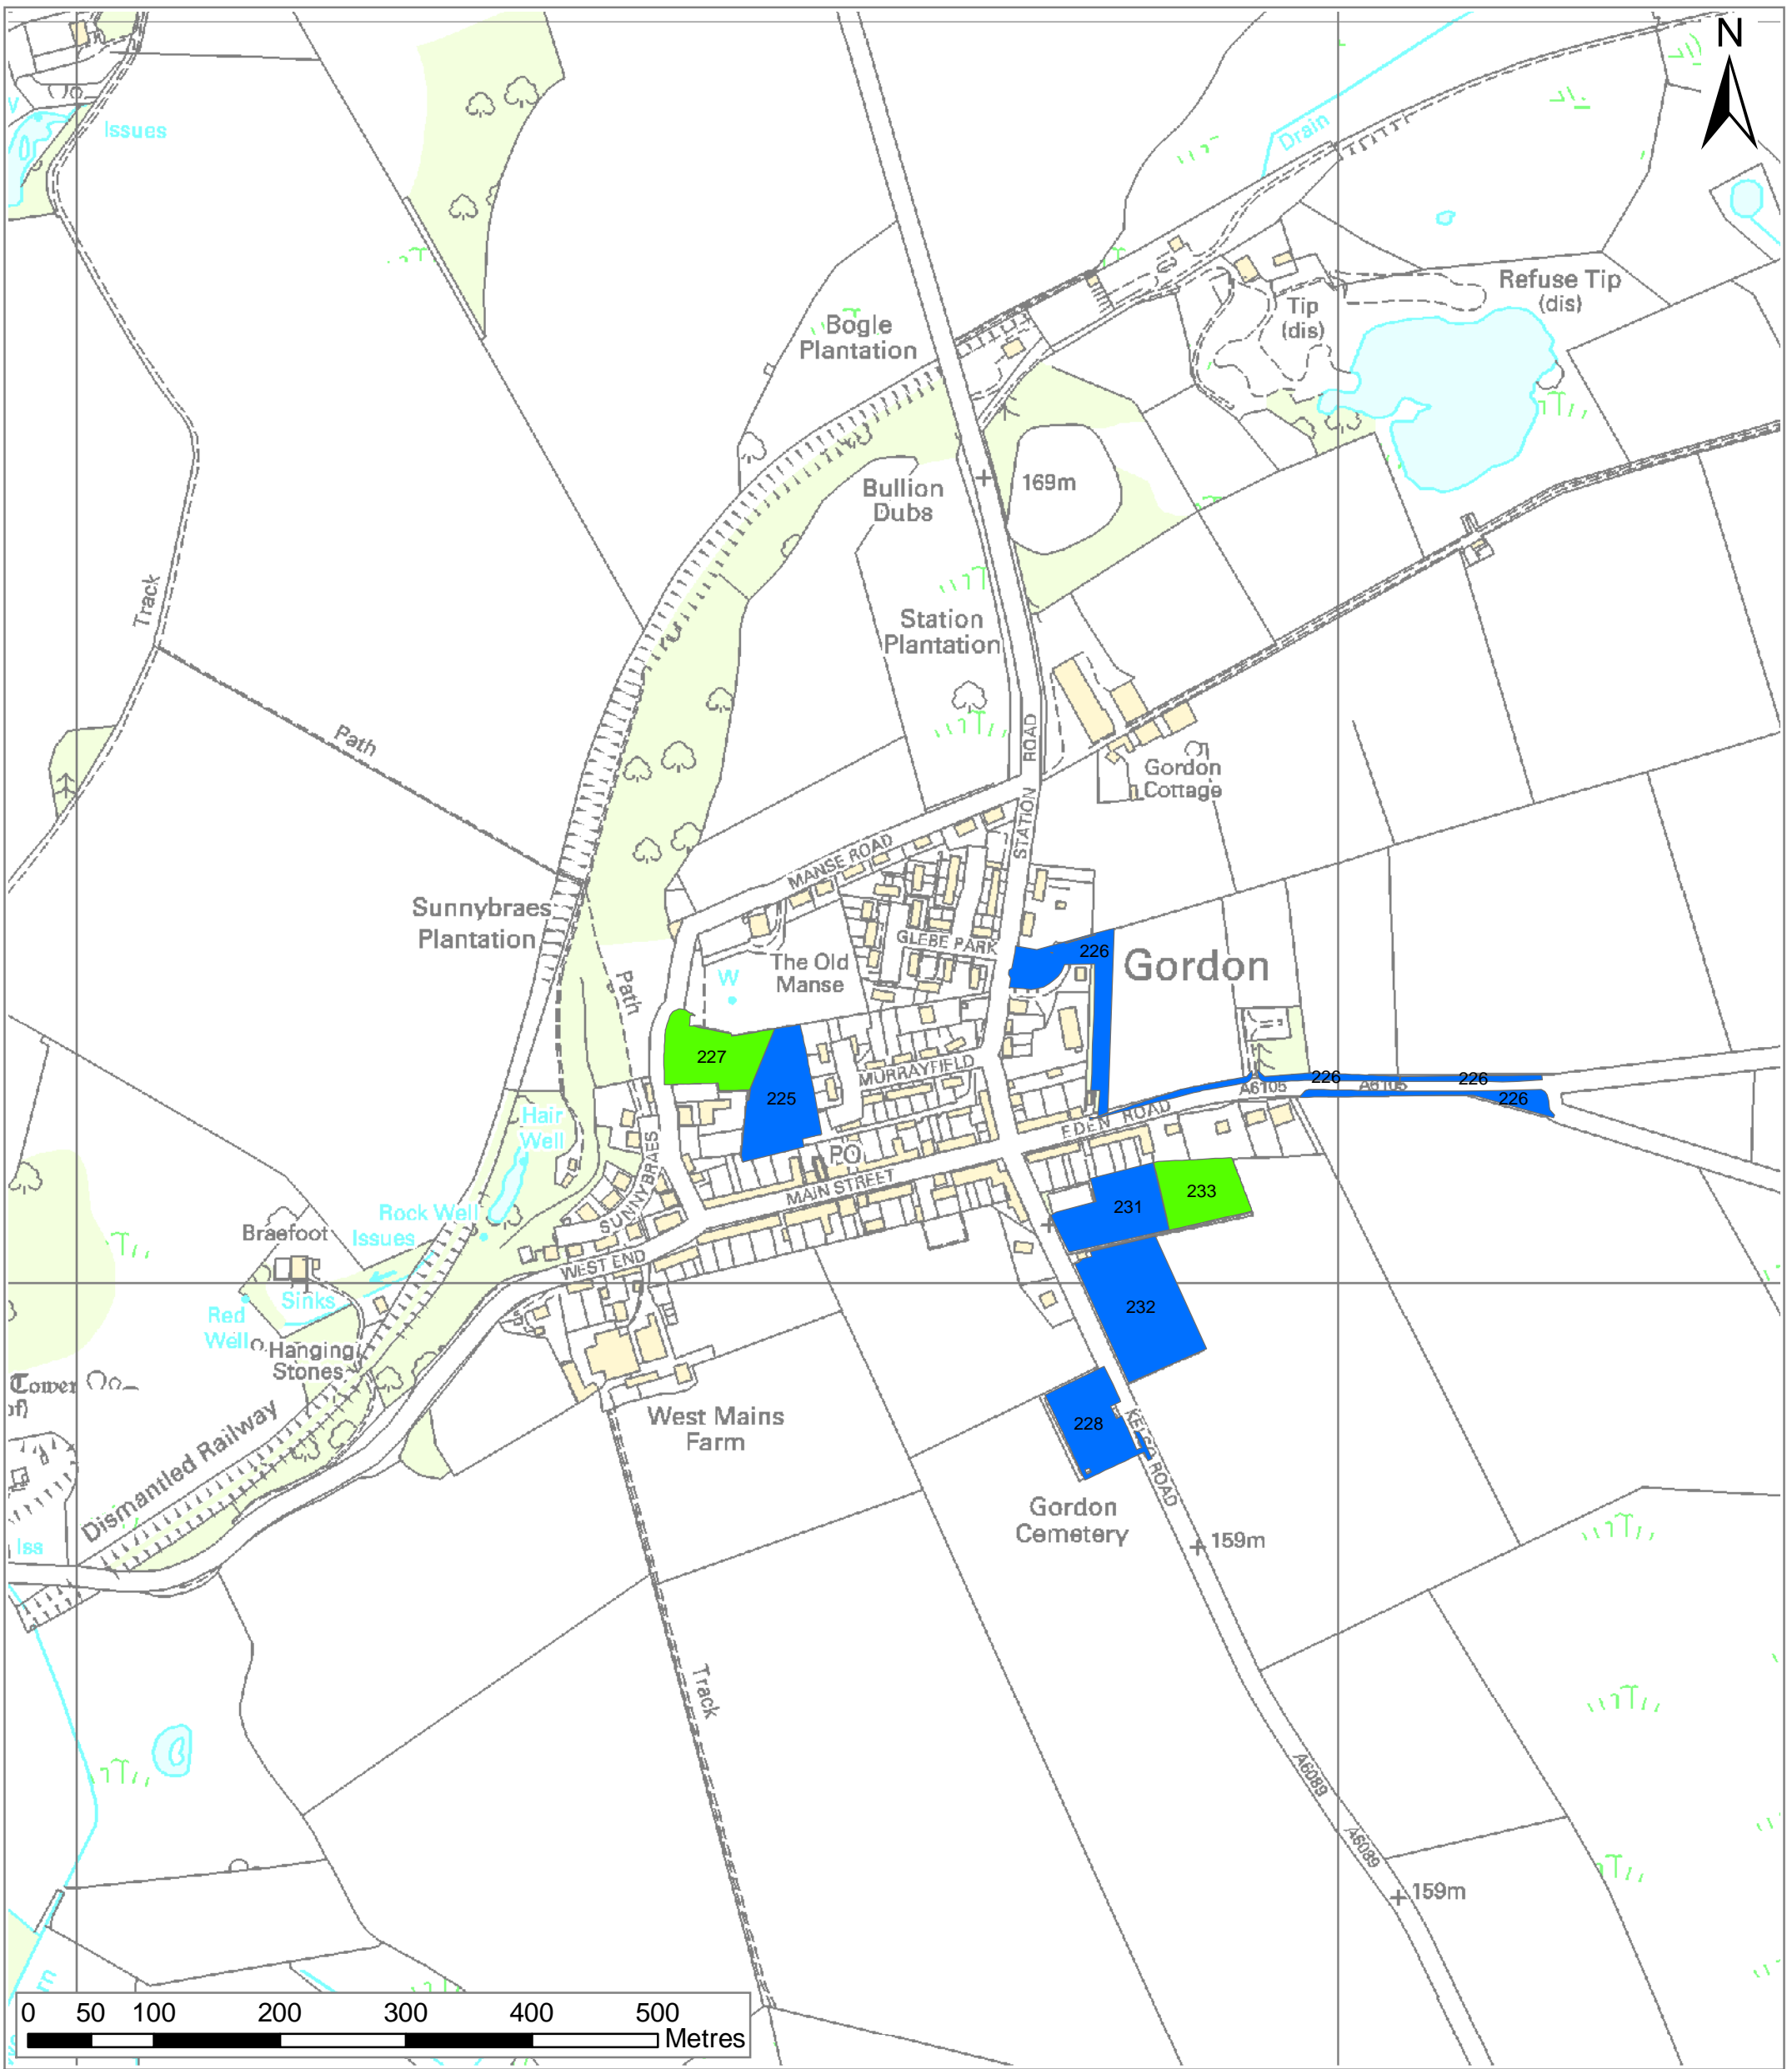

Scottish Borders Open Space Audit Gordon

- High Quality/High Value
- High Quality/Low Value
- Low Quality/High Value
- Low Quality/Low Value
- Not Scored