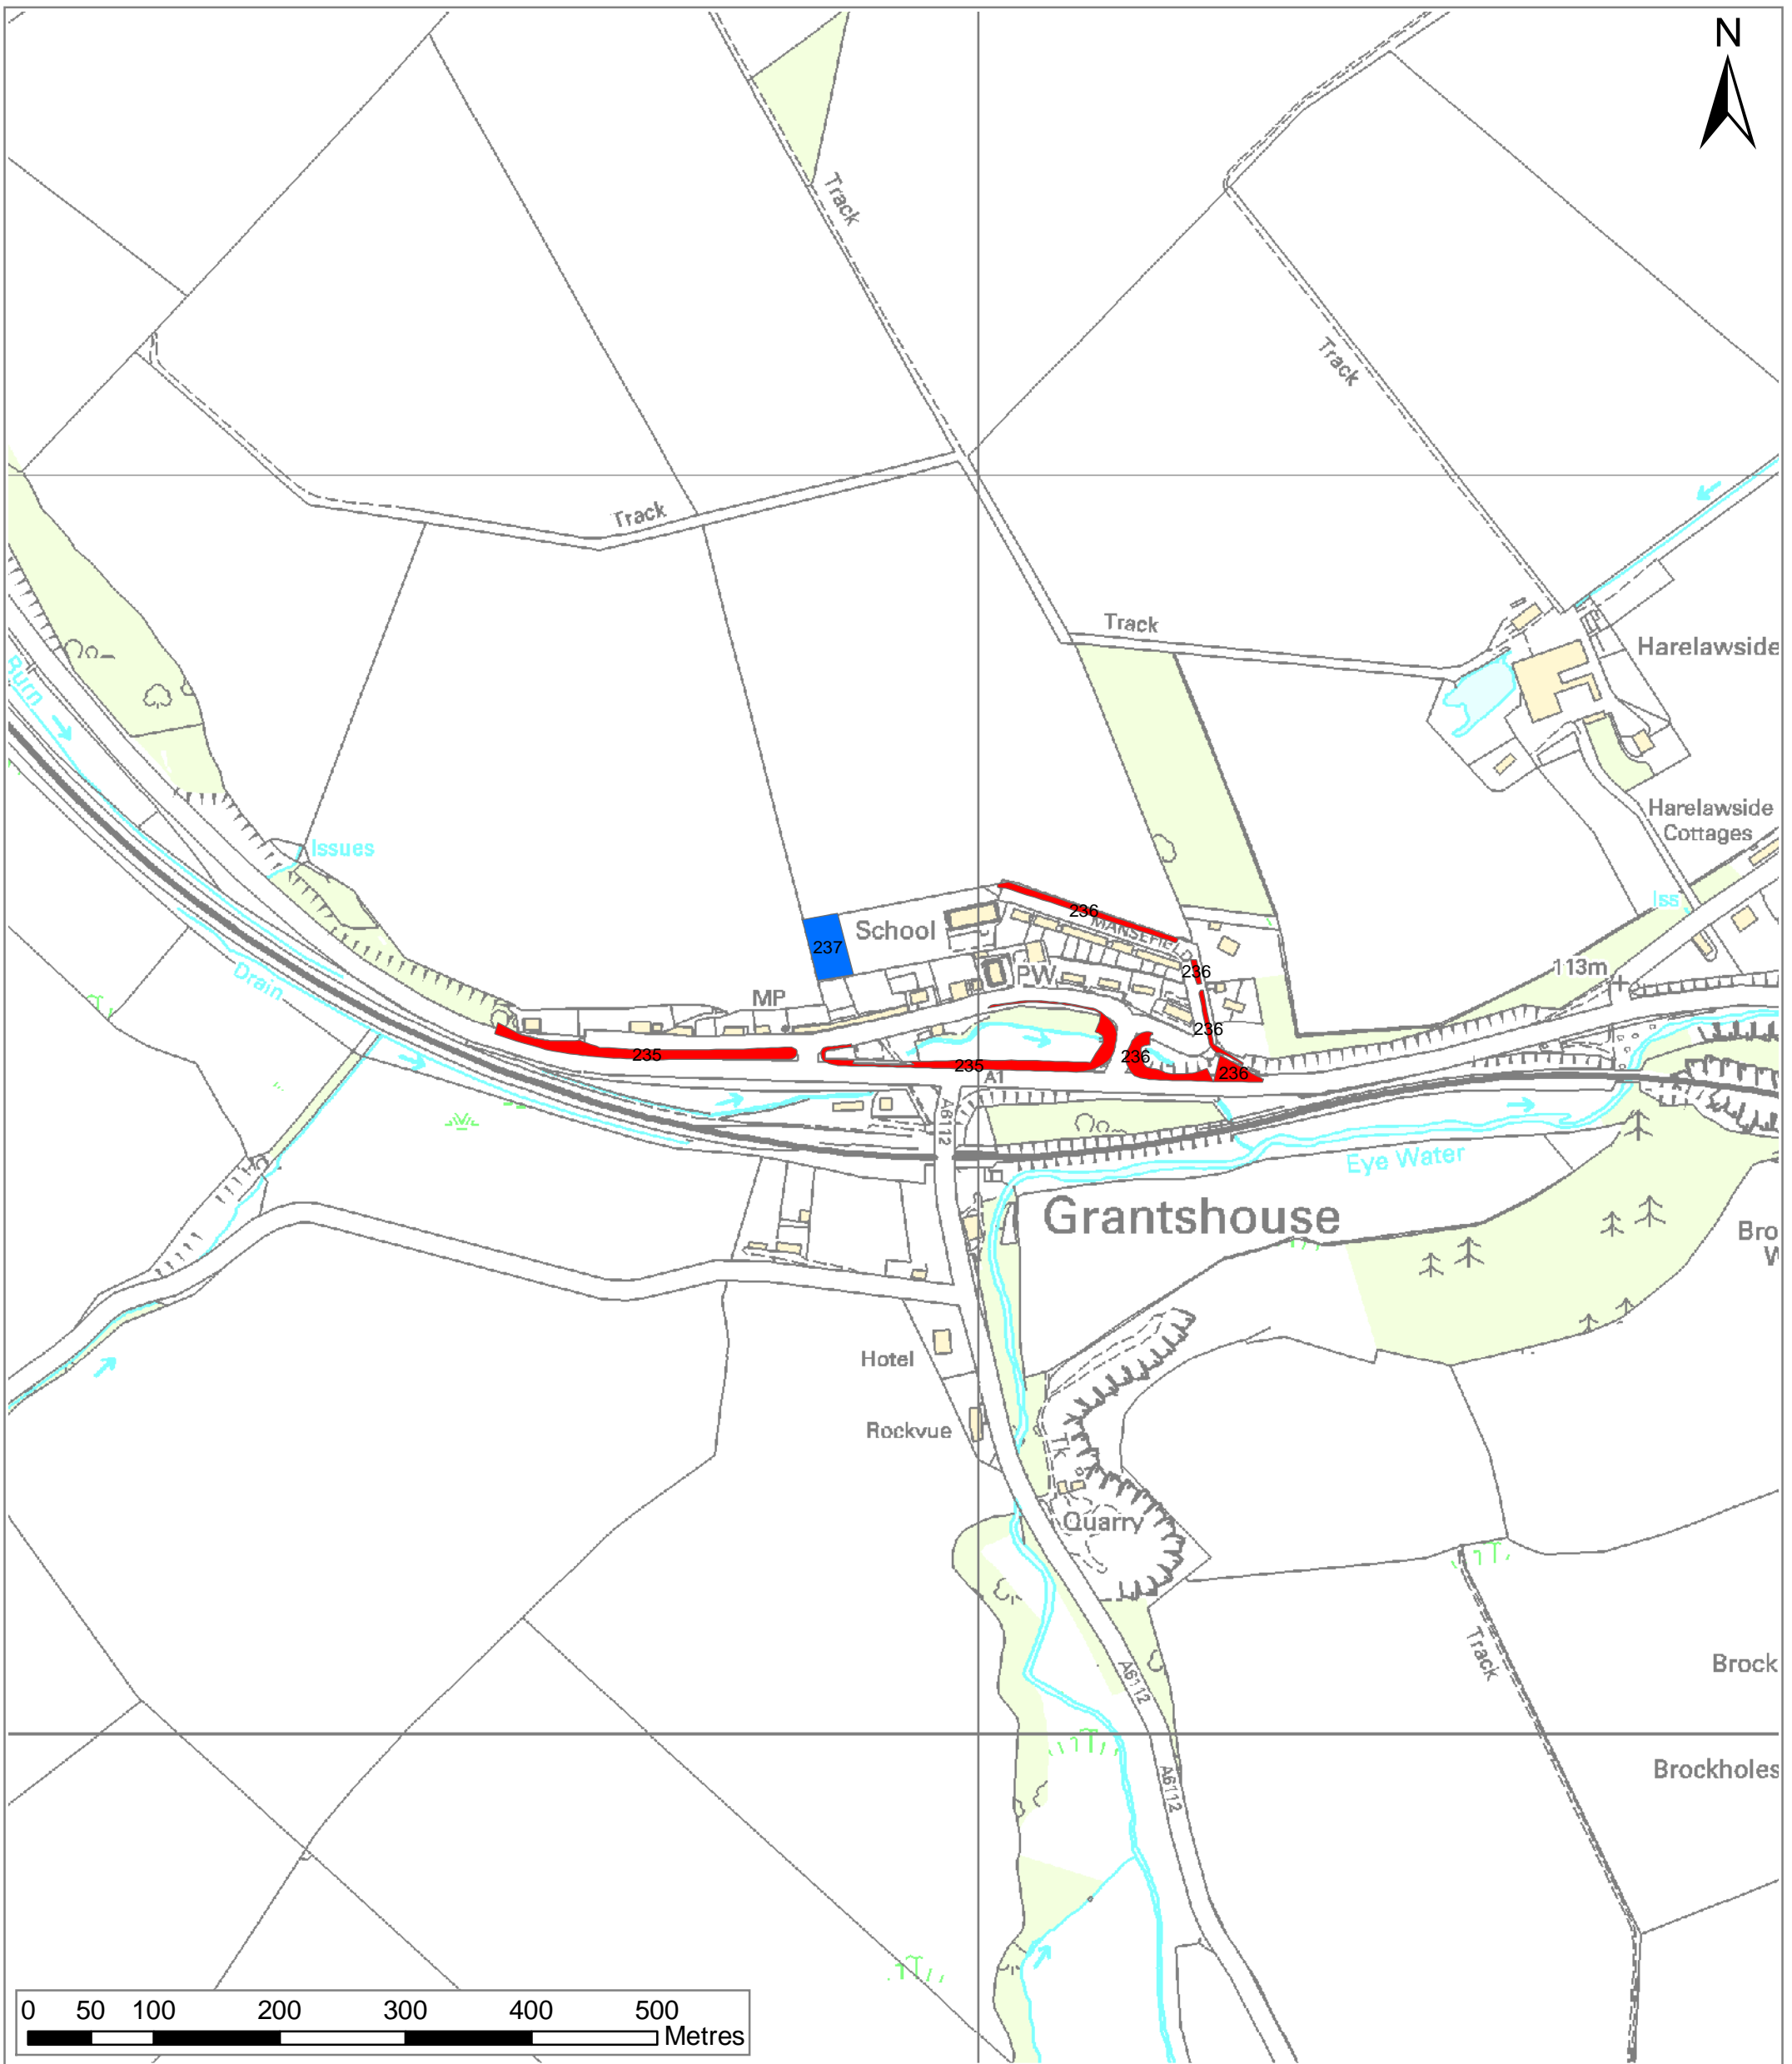

**Scottish Borders
Open Space Audit
Grantshouse**

- High Quality/High Value
- High Quality/Low Value
- Low Quality/High Value
- Low Quality/Low Value
- Not Scored

Reproduced by permission of Ordnance Survey on behalf of HMSO.
© Crown copyright and database right 2009.
All rights reserved.
Ordnance Survey Licence number 100023423.