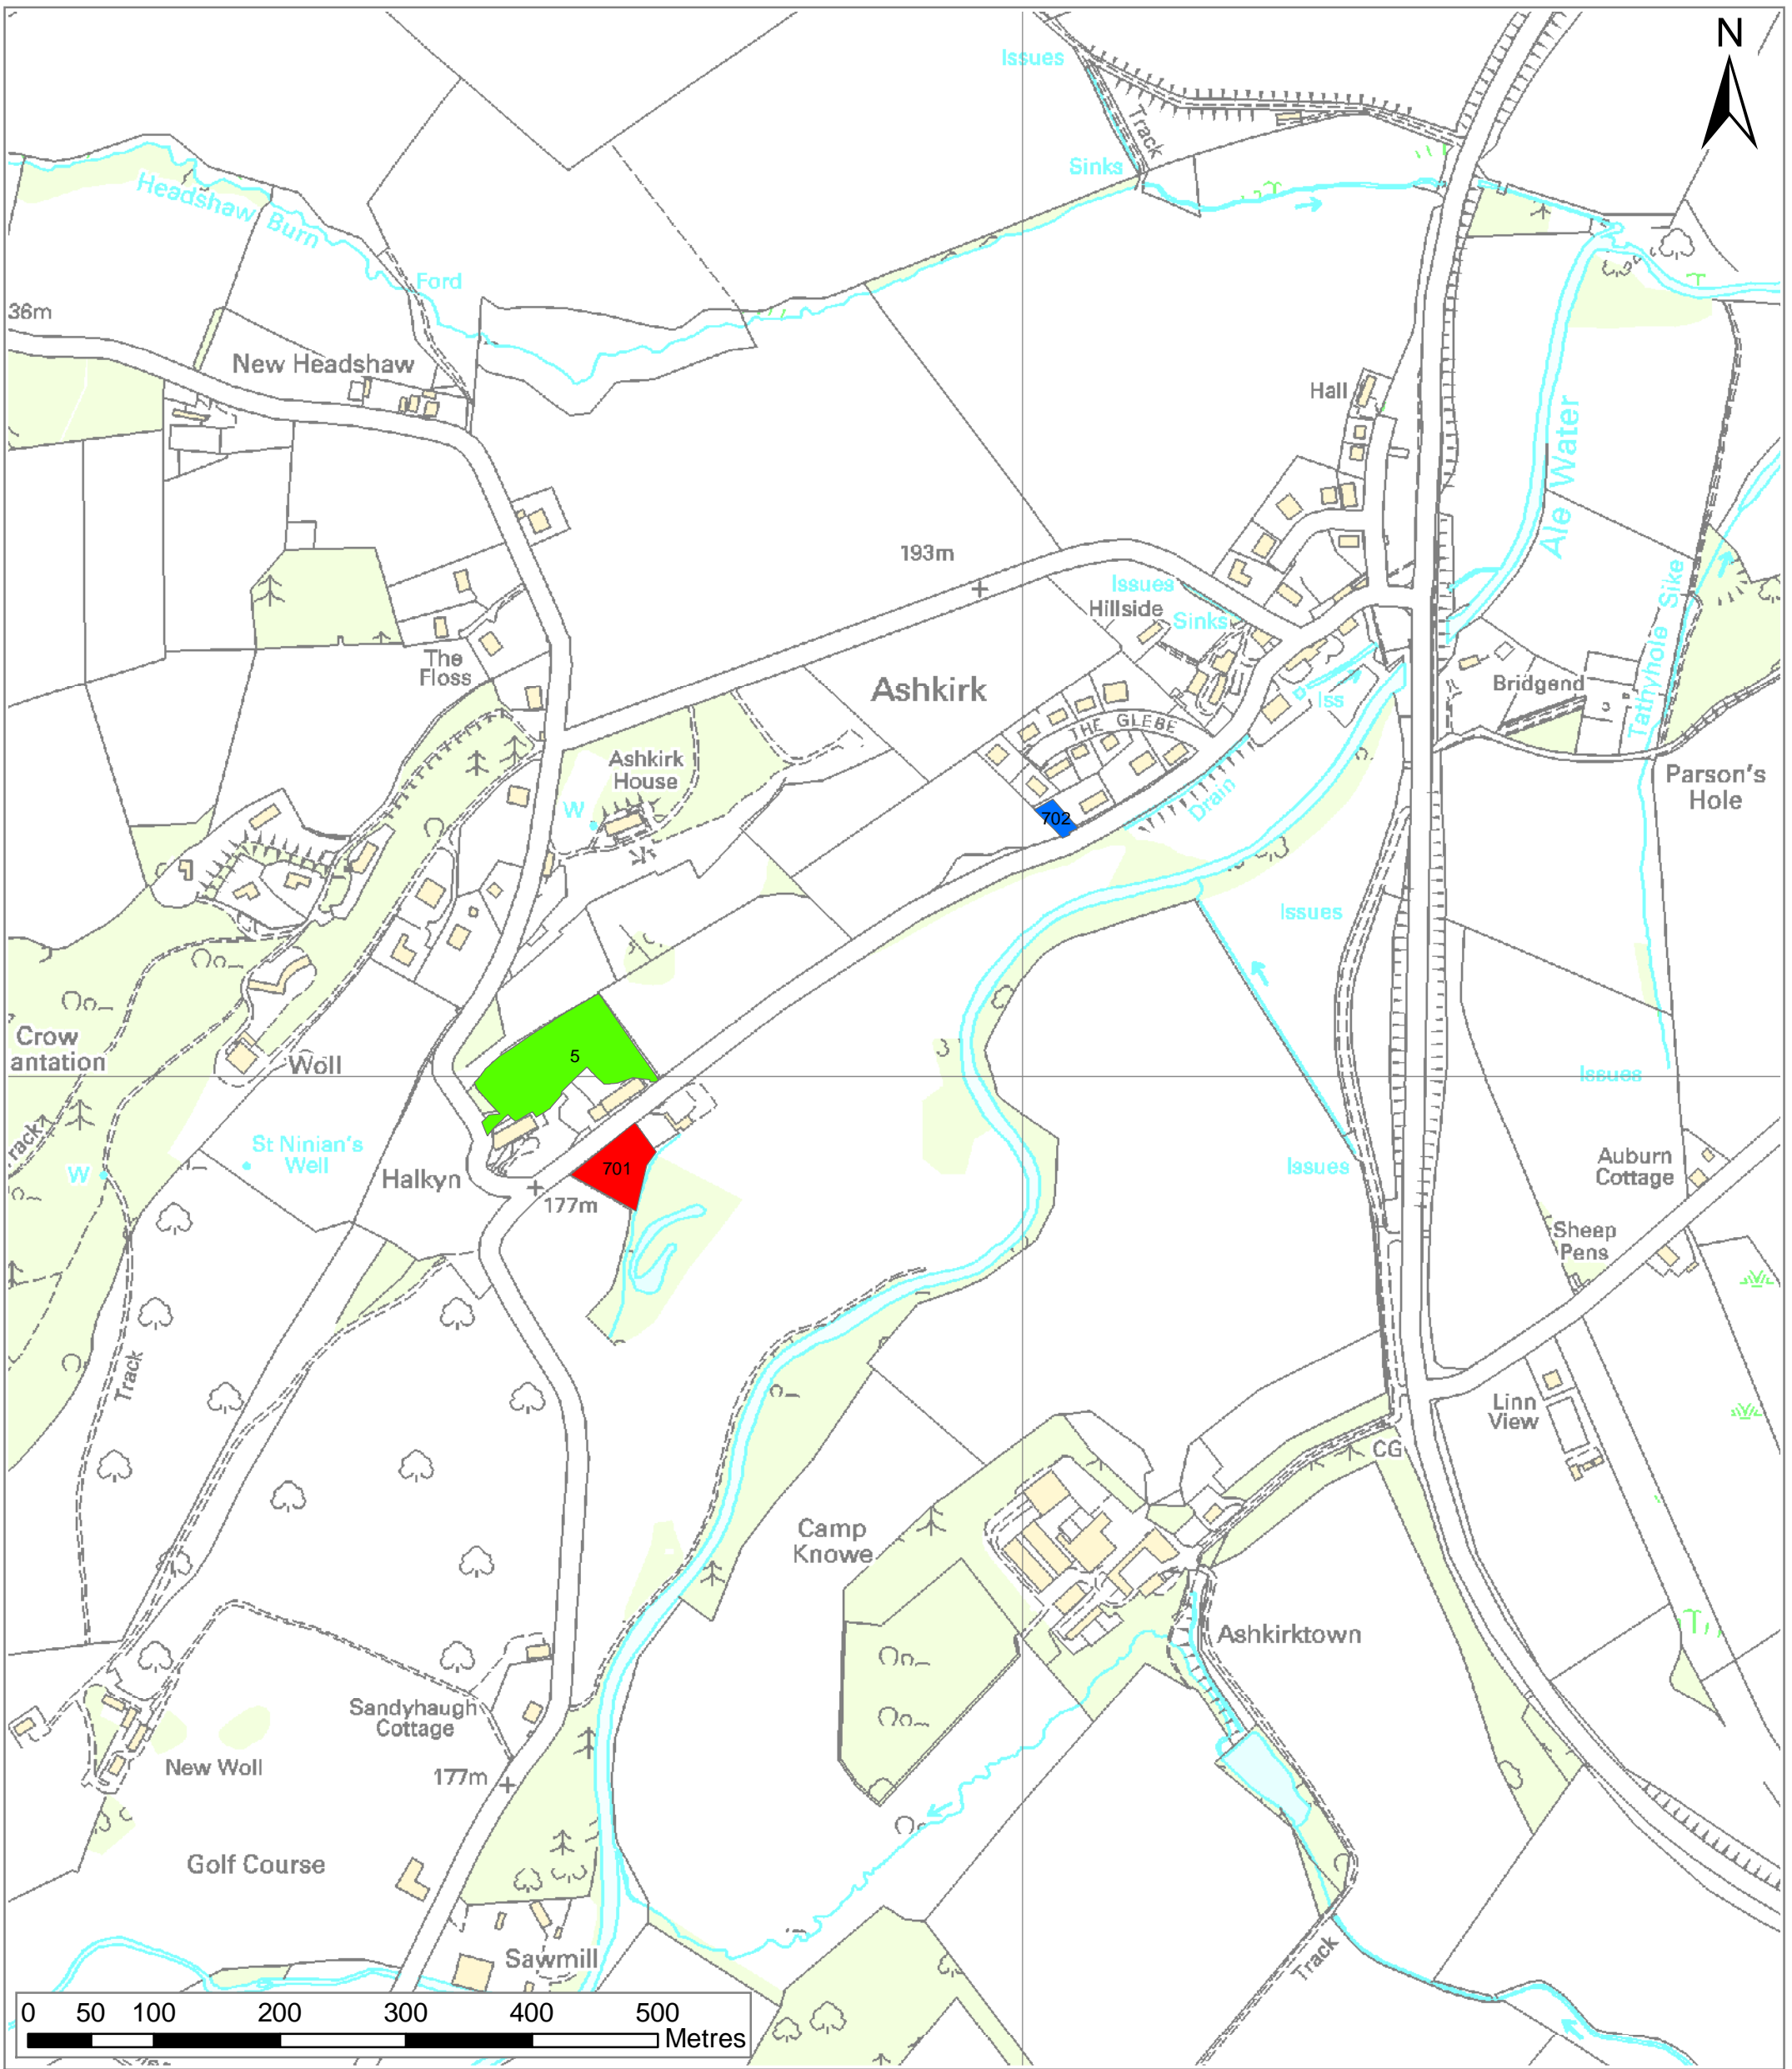

Scottish Borders Open Space Audit Allanton

- High Quality/High Value
- High Quality/Low Value
- Low Quality/High Value
- Low Quality/Low Value
- Not Scored

Regional location map

Reproduced by permission of Ordnance Survey on behalf of HMSO.
 © Crown copyright and database right 2009.
 All rights reserved.
 Ordnance Survey Licence number 100023423.

Scottish Borders Open Space Audit Ancrum

- High Quality/High Value
- High Quality/Low Value
- Low Quality/High Value
- Low Quality/Low Value
- Not Scored

Regional location map

Reproduced by permission of Ordnance Survey on behalf of HMSO.
© Crown copyright and database right 2009.
All rights reserved.
Ordnance Survey Licence number 100023423.