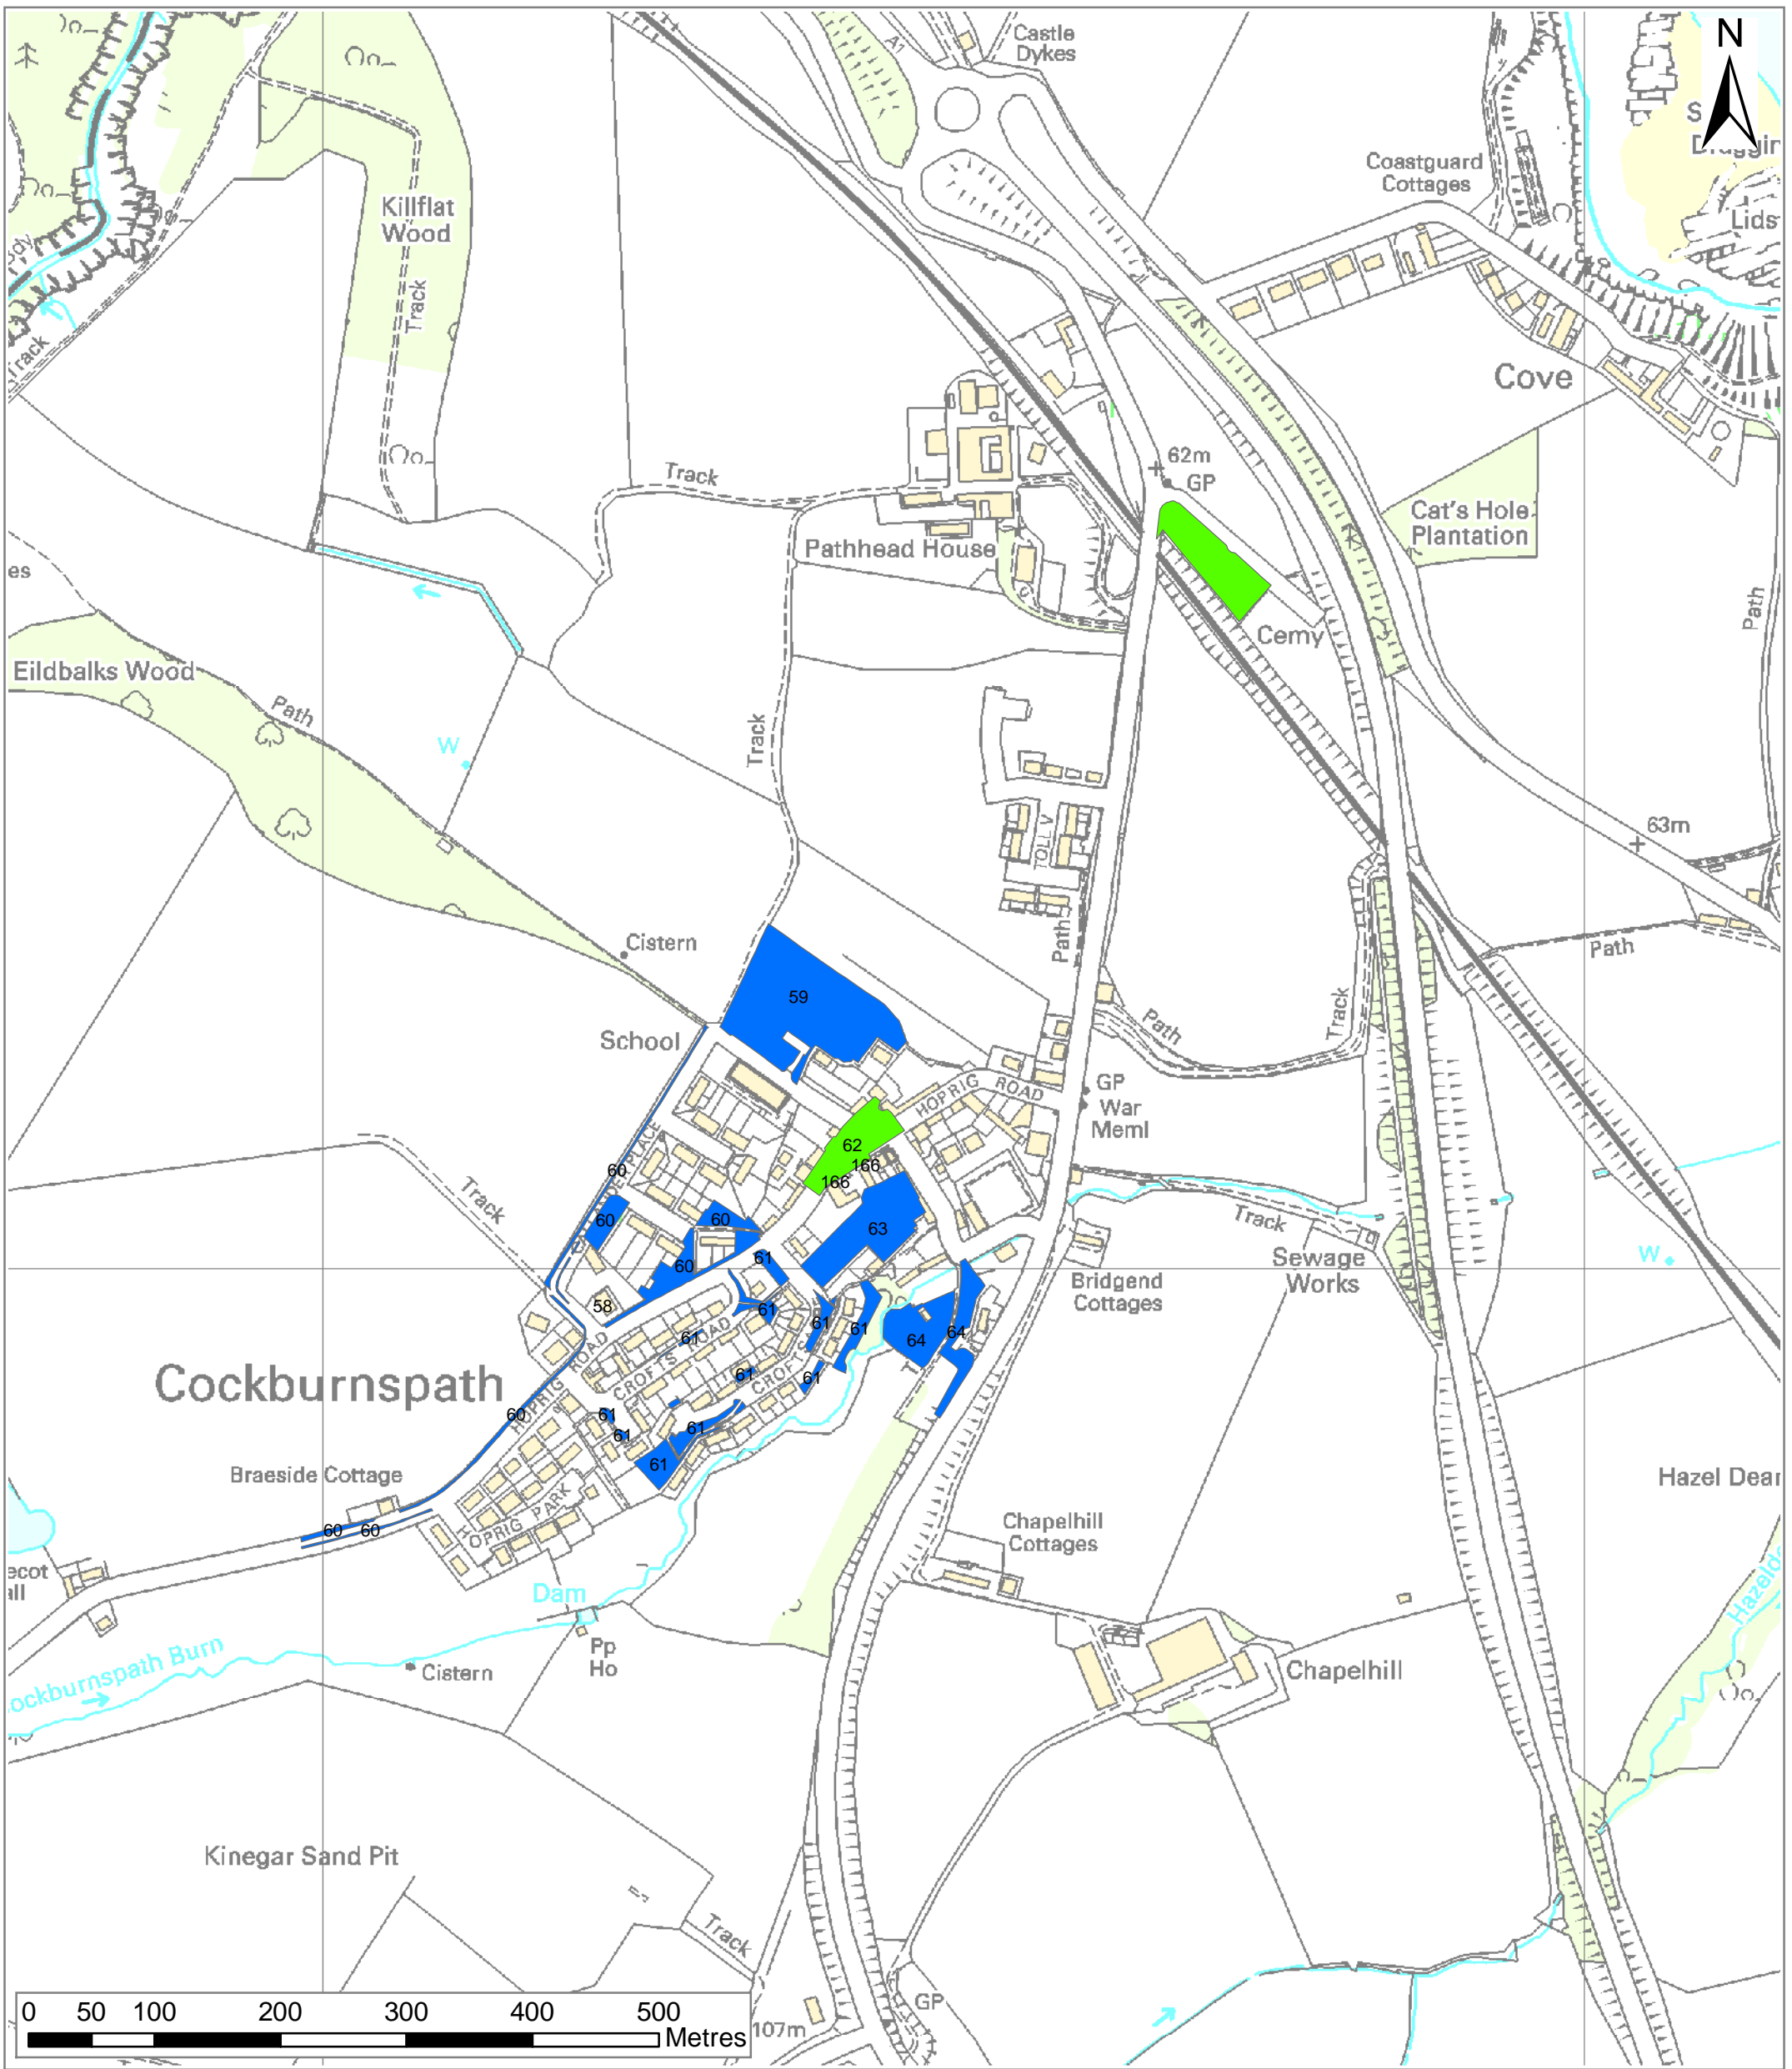

Scottish Borders Open Space Audit Cockburnspath

- High Quality/High Value
- High Quality/Low Value
- Low Quality/High Value
- Low Quality/Low Value
- Not Scored