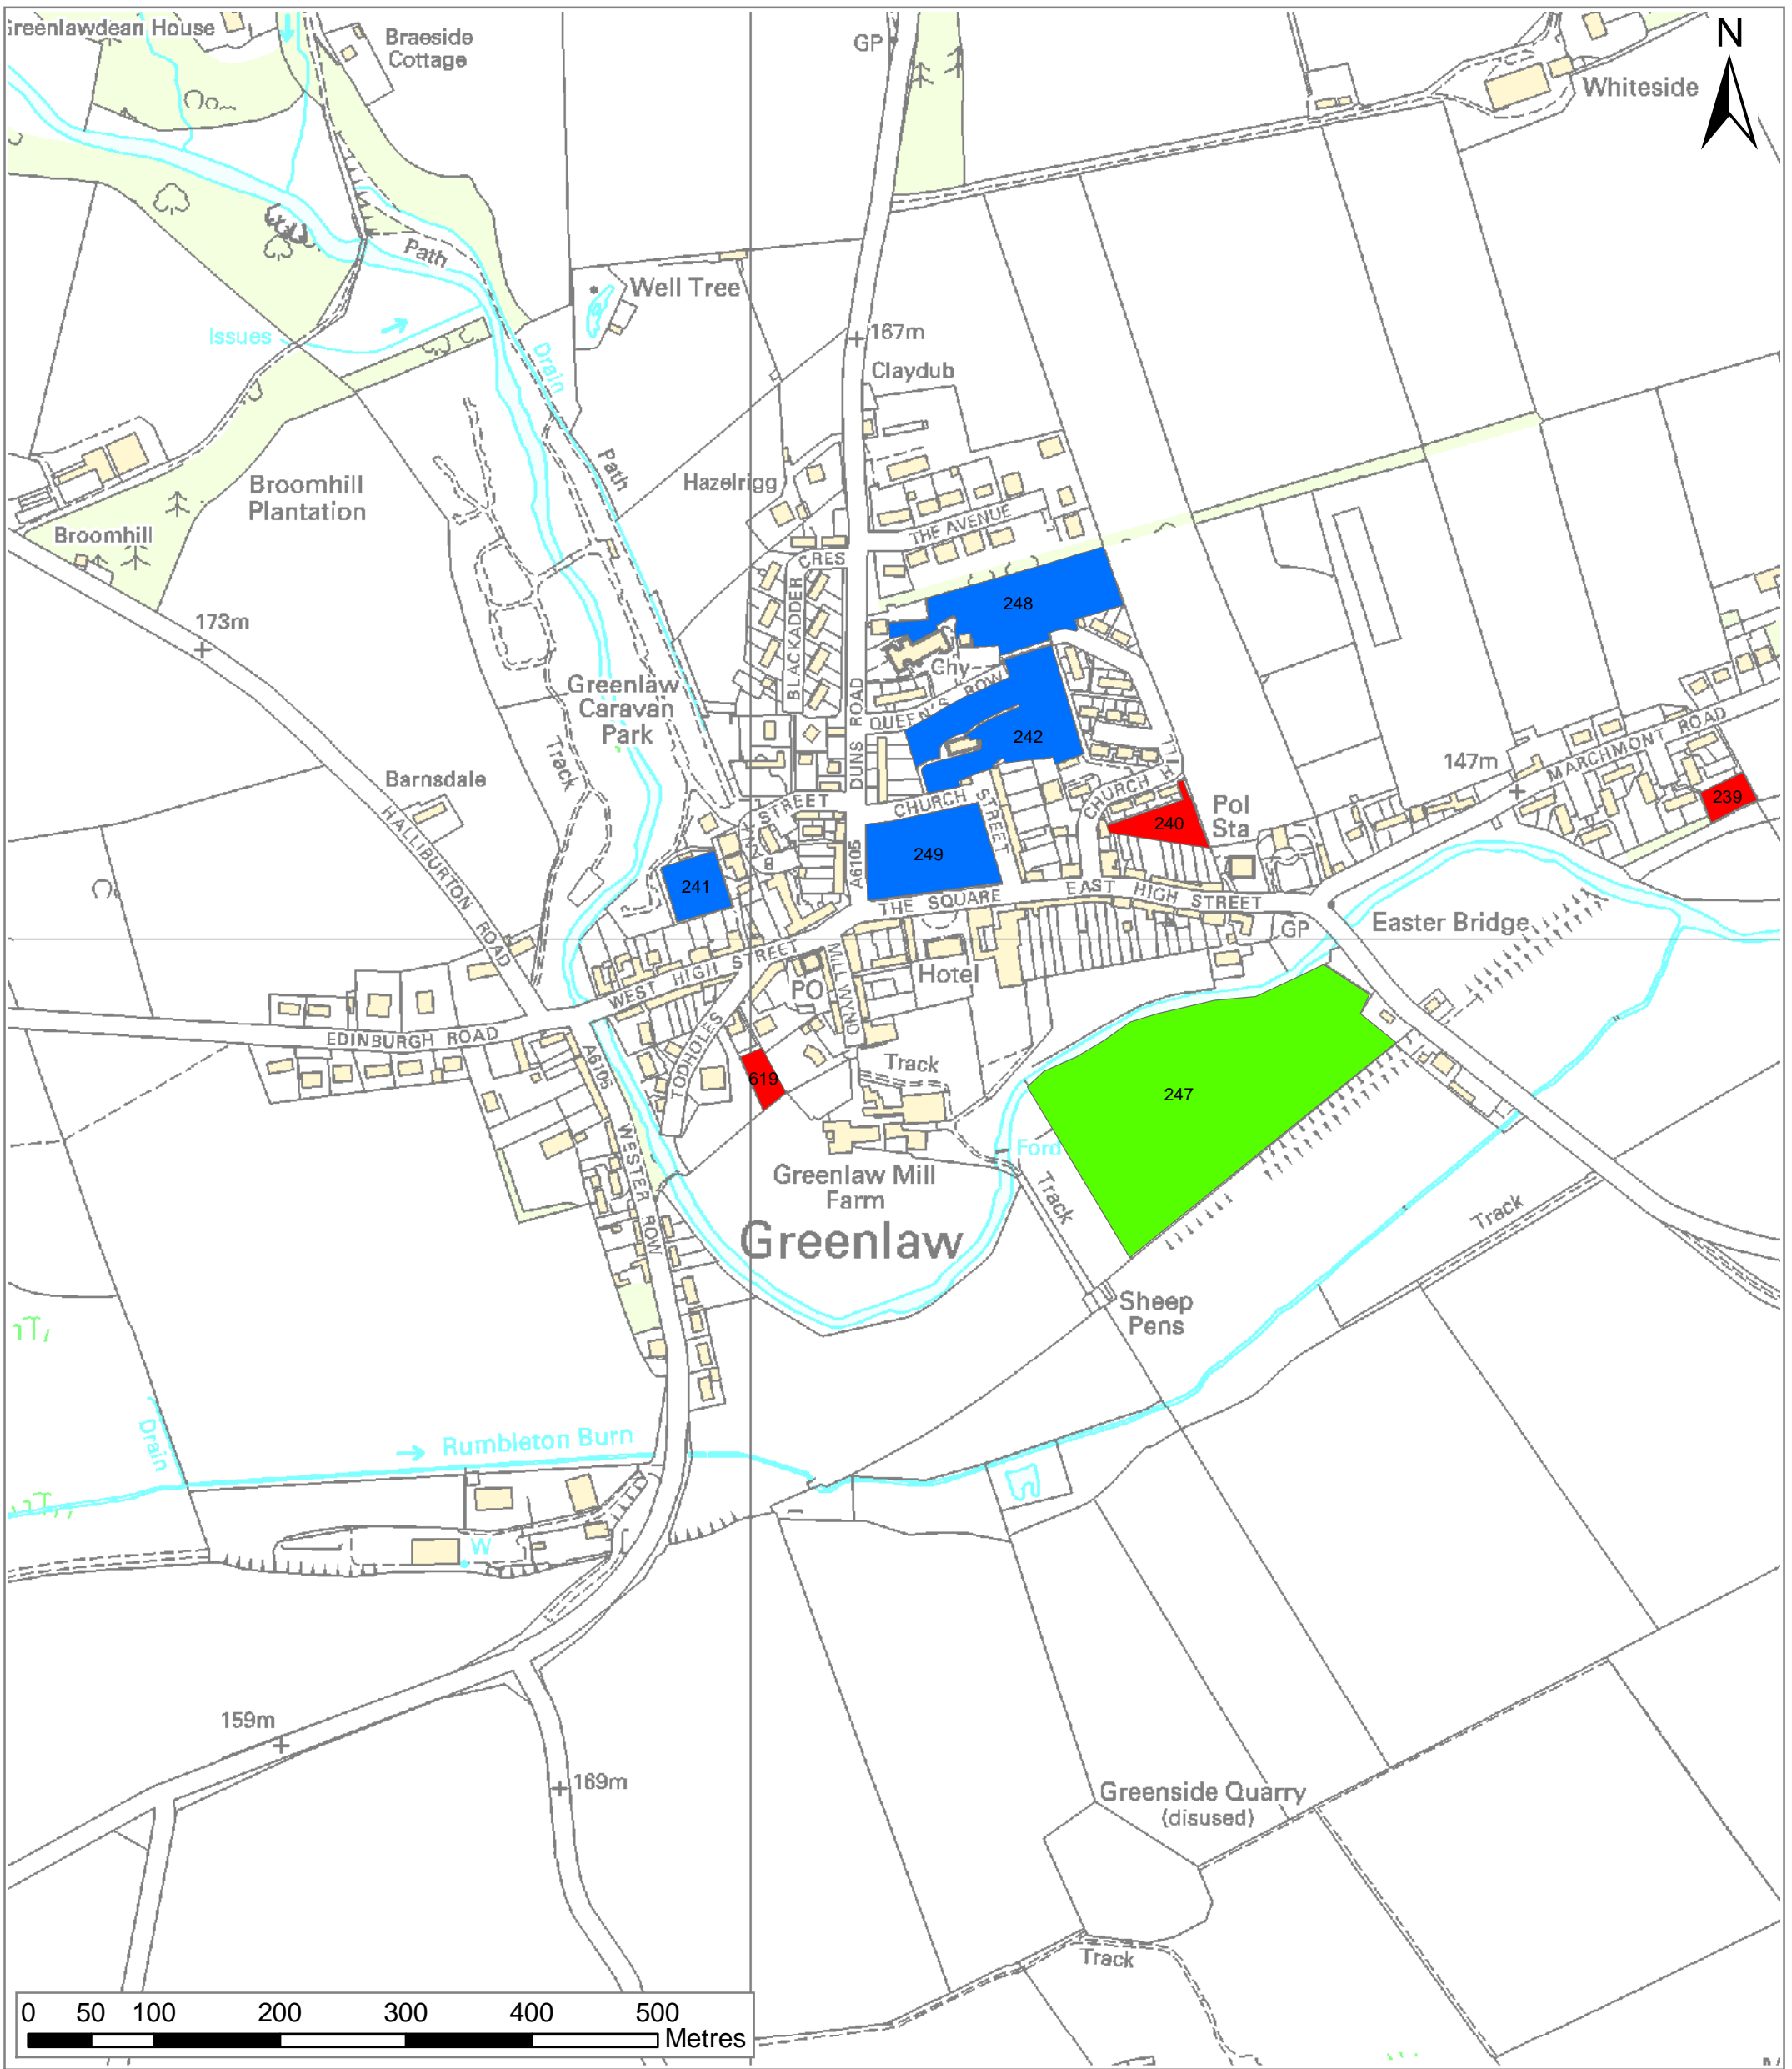

**Scottish Borders
Open Space Audit
Greenlaw**

- High Quality/High Value
- High Quality/Low Value
- Low Quality/High Value
- Low Quality/Low Value
- Not Scored