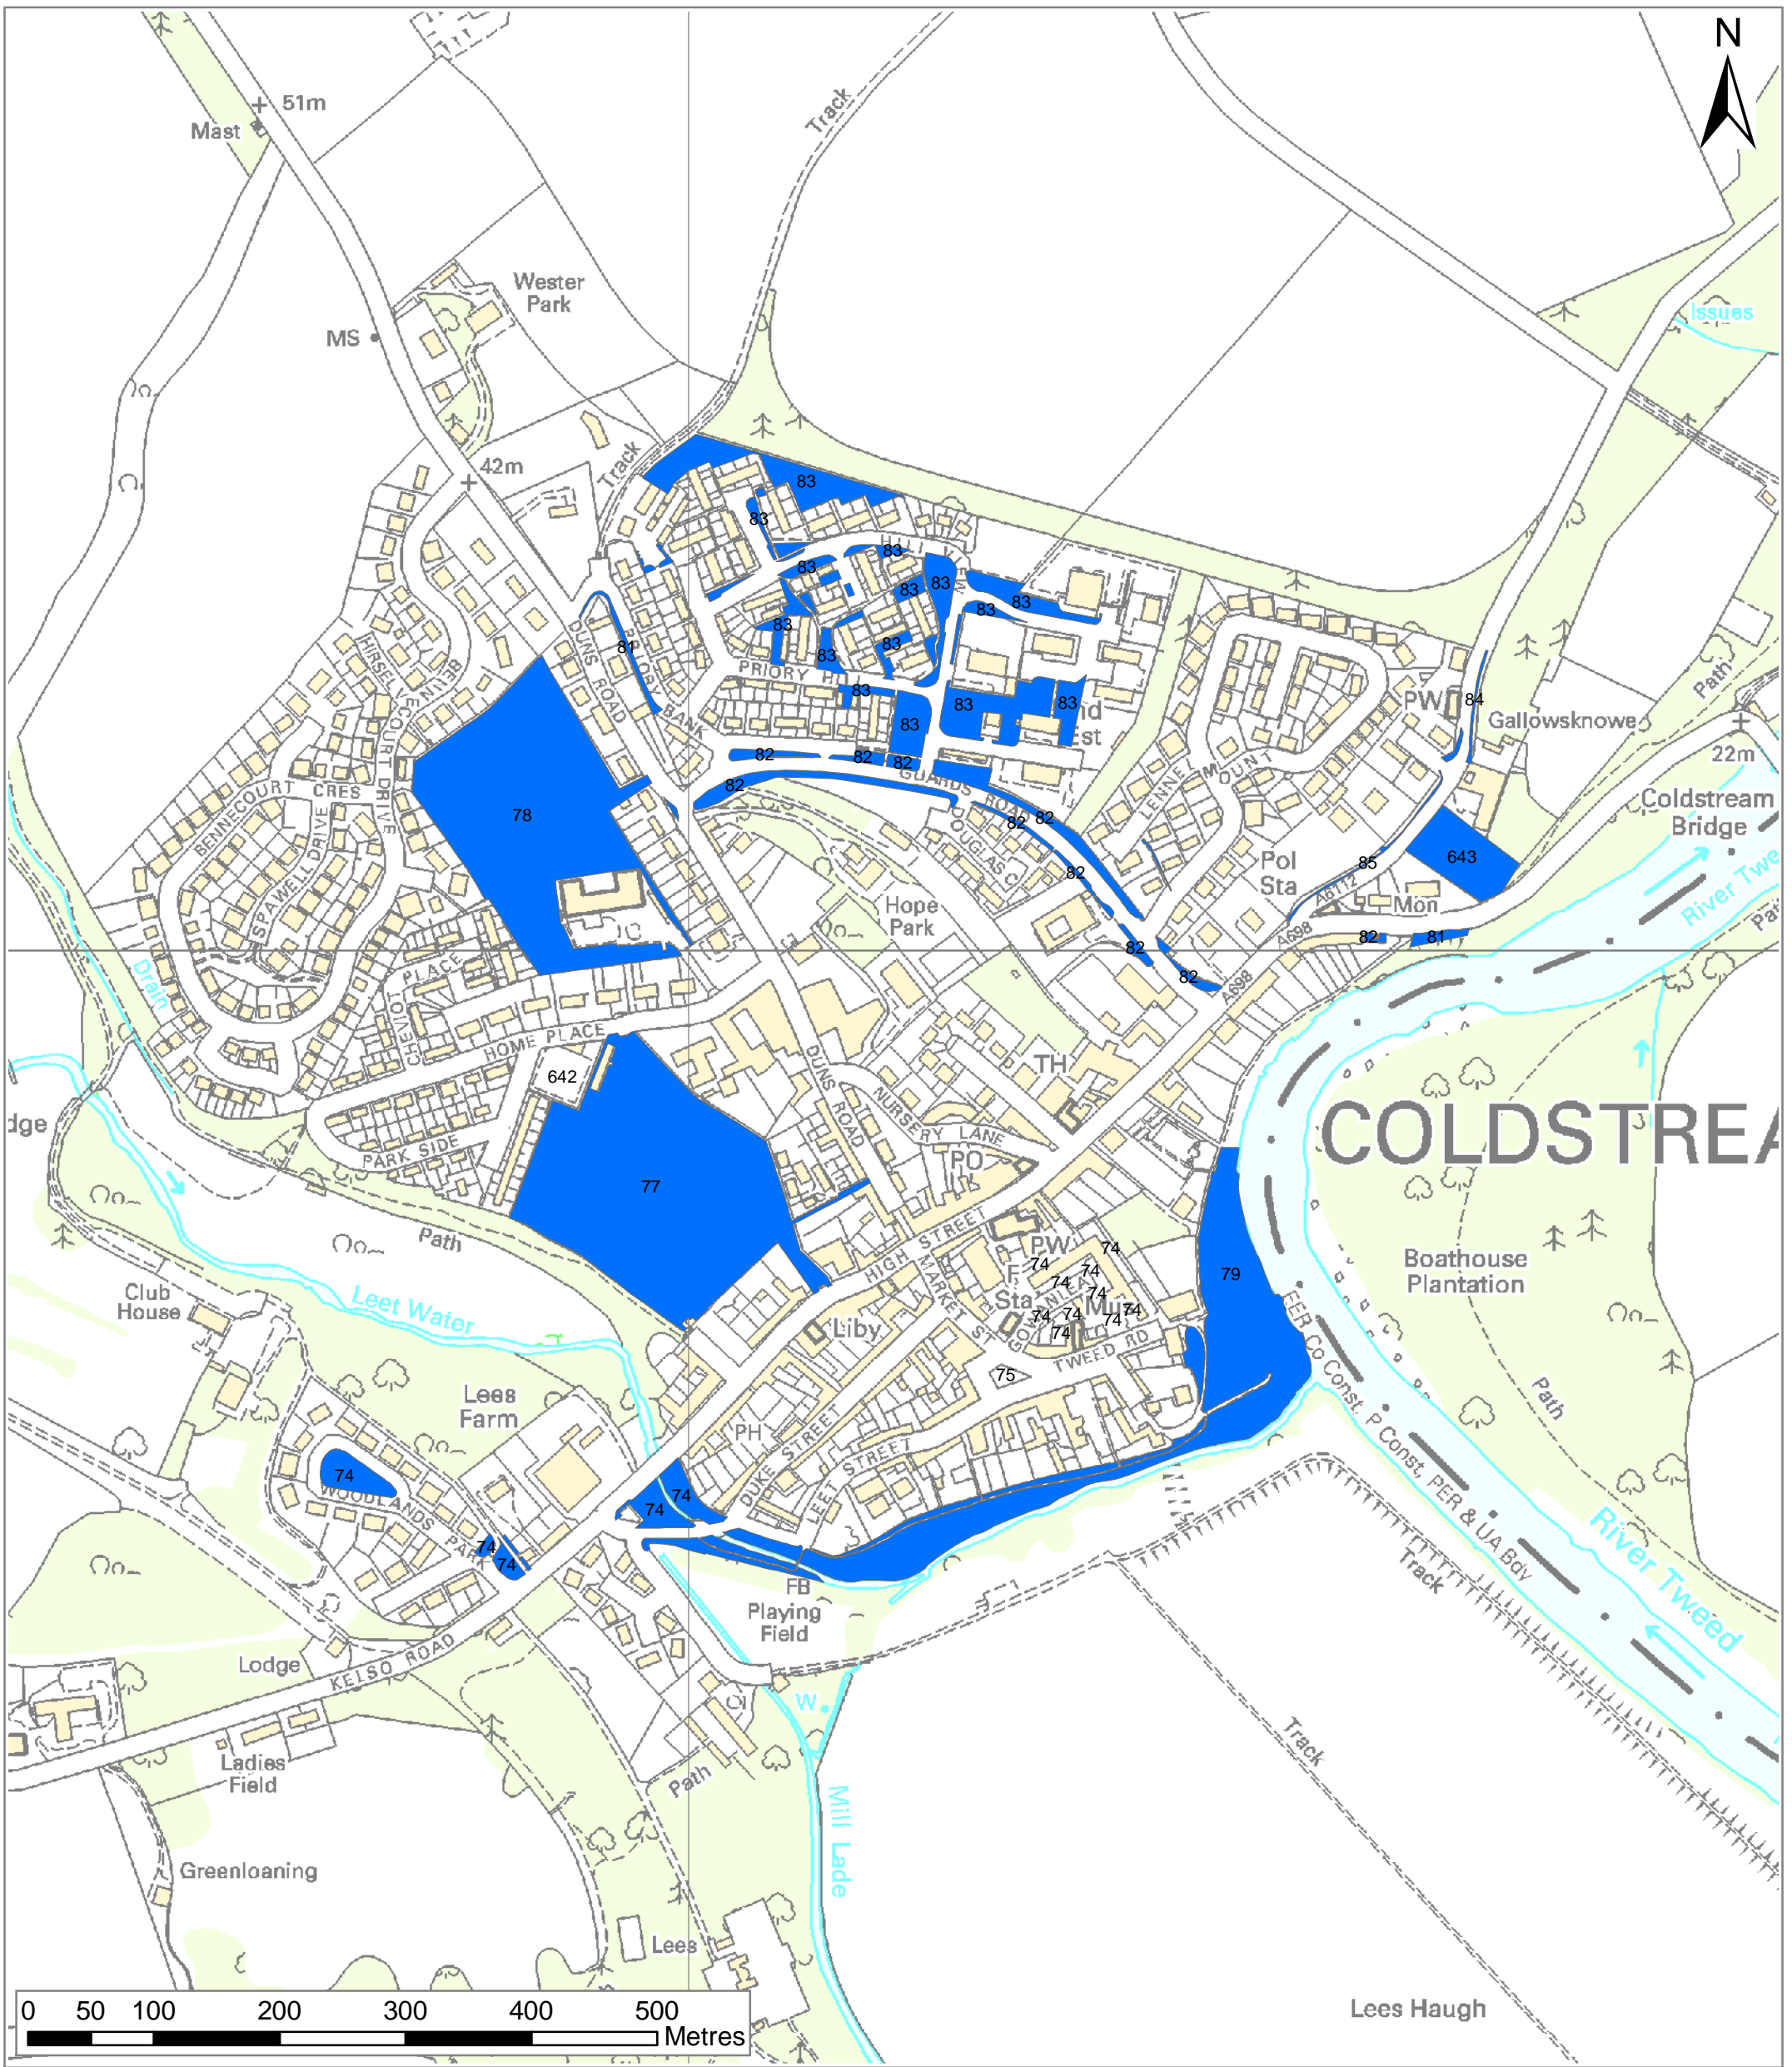

Scottish Borders Open Space Audit Coldstream

- High Quality/High Value
- High Quality/Low Value
- Low Quality/High Value
- Low Quality/Low Value
- Not Scored