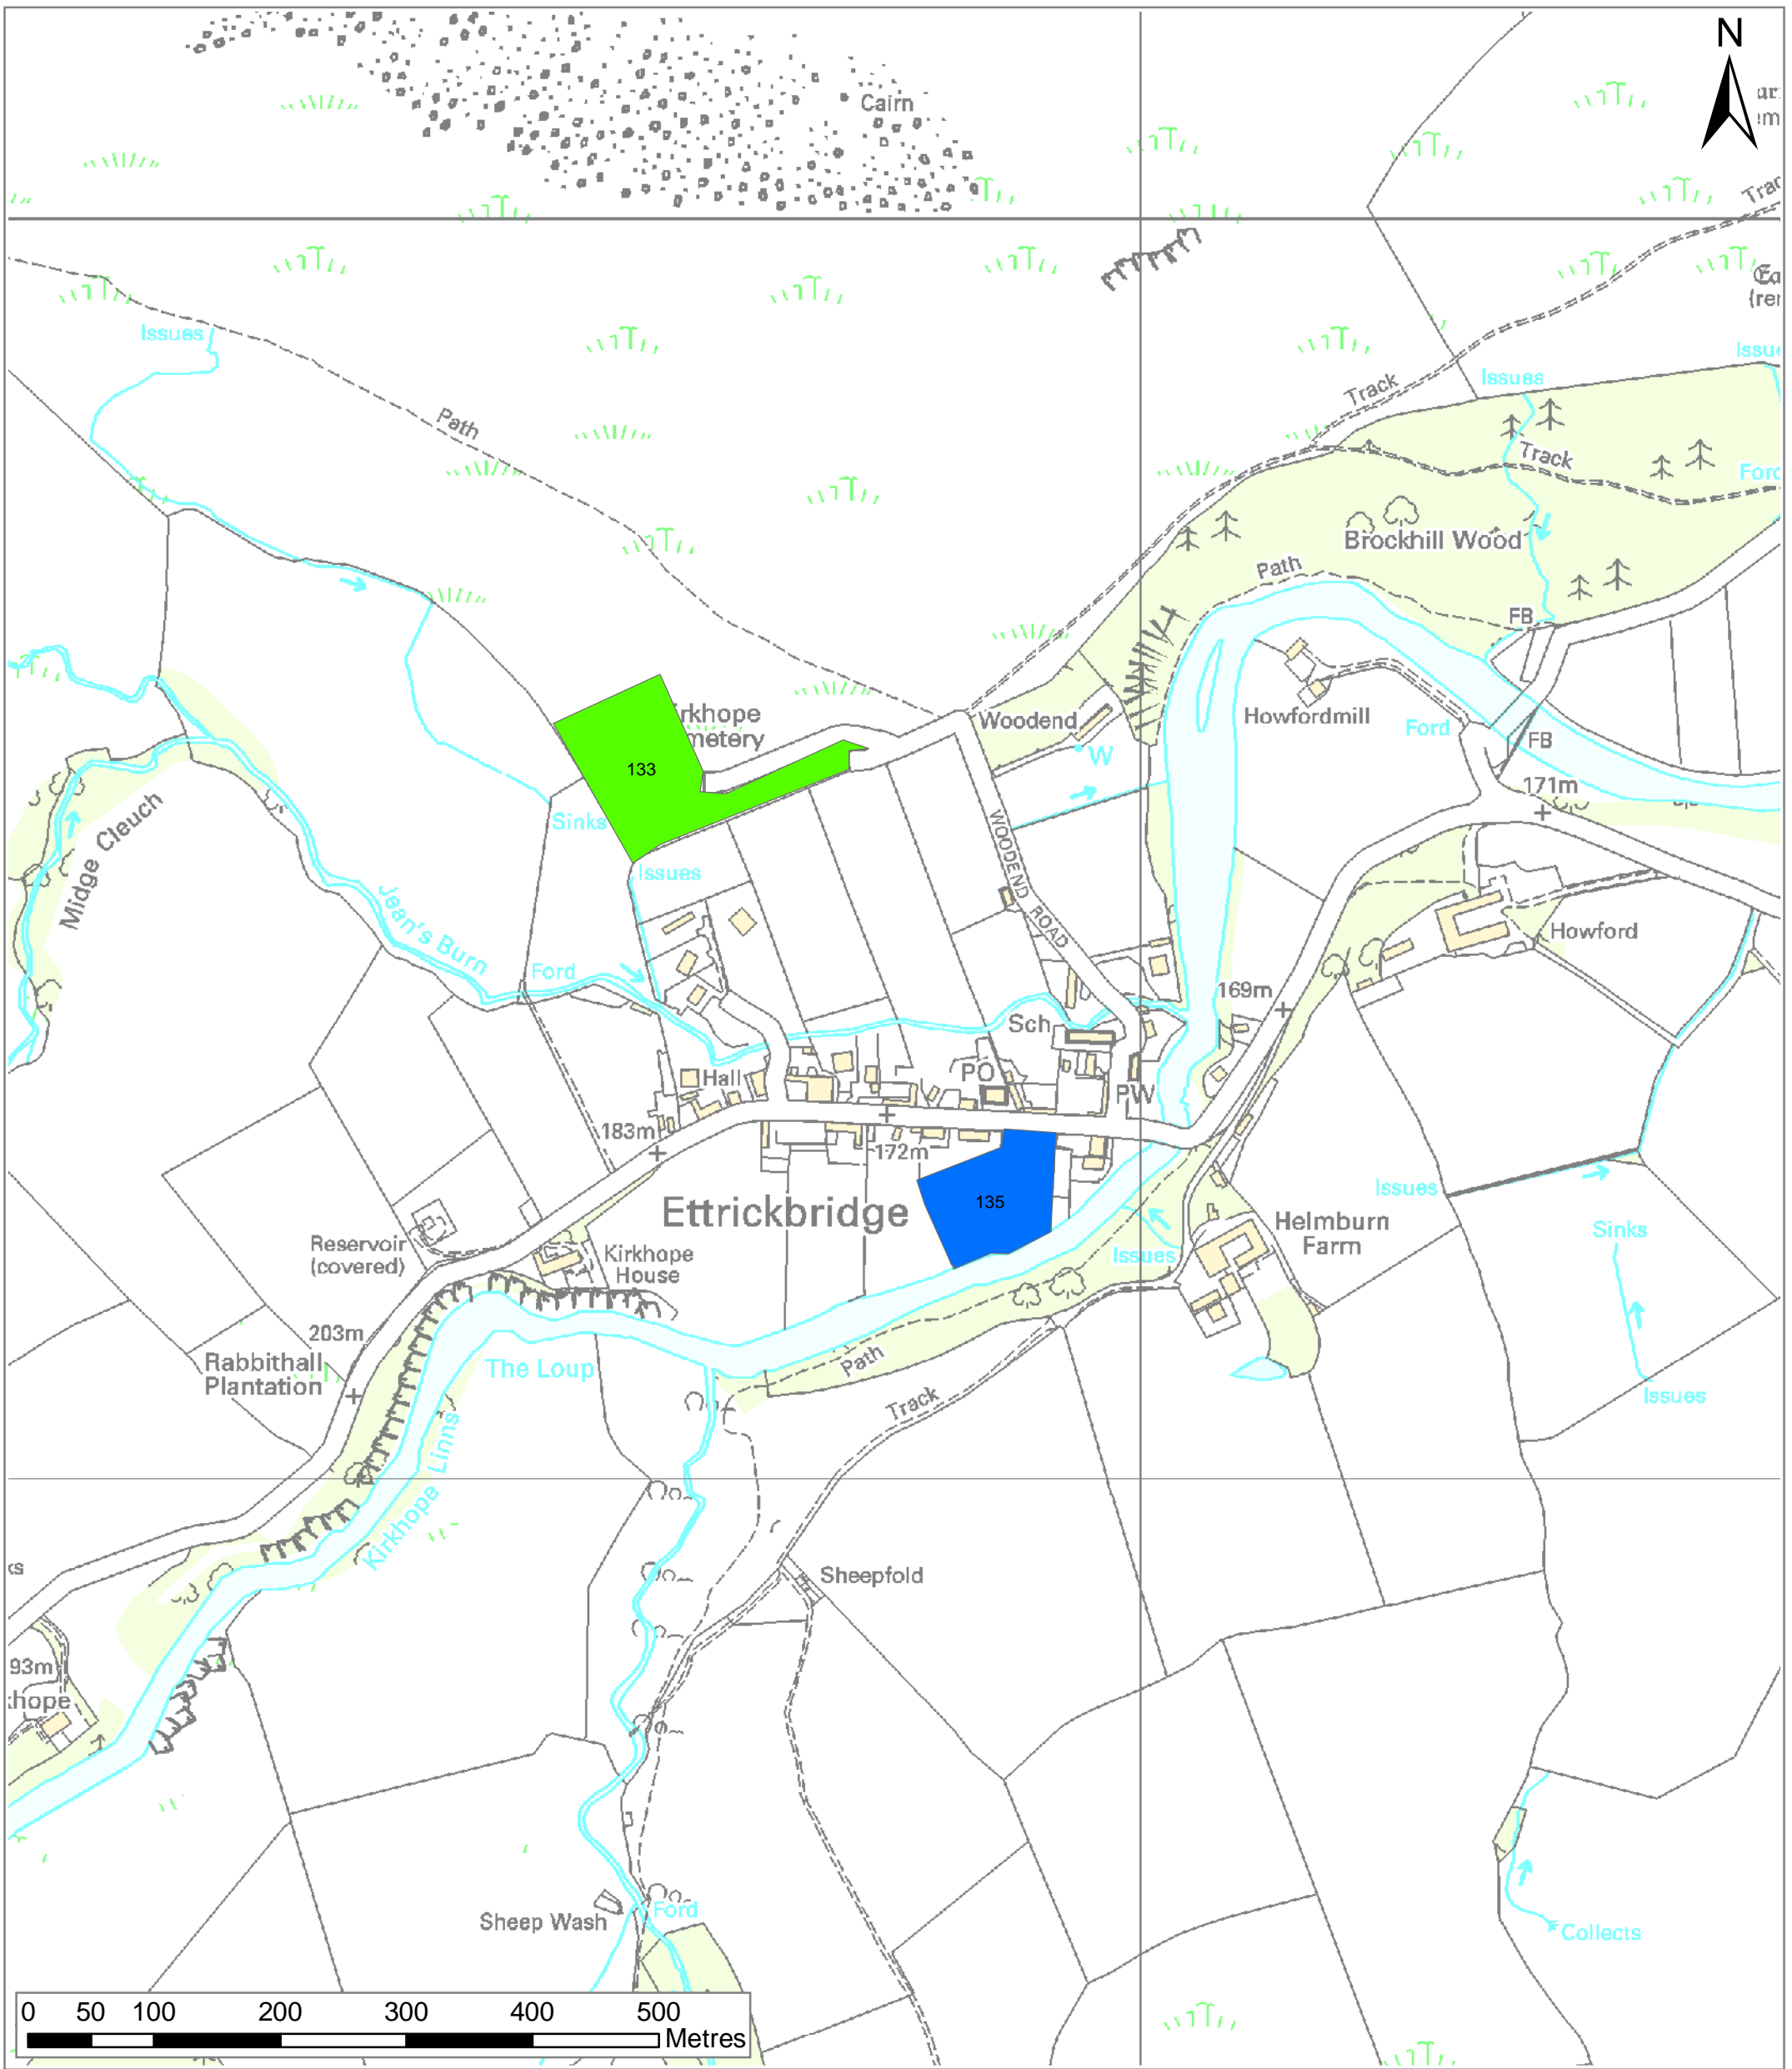

Scottish Borders Open Space Audit Ettrickbridge

- High Quality/High Value
- High Quality/Low Value
- Low Quality/High Value
- Low Quality/Low Value
- Not Scored