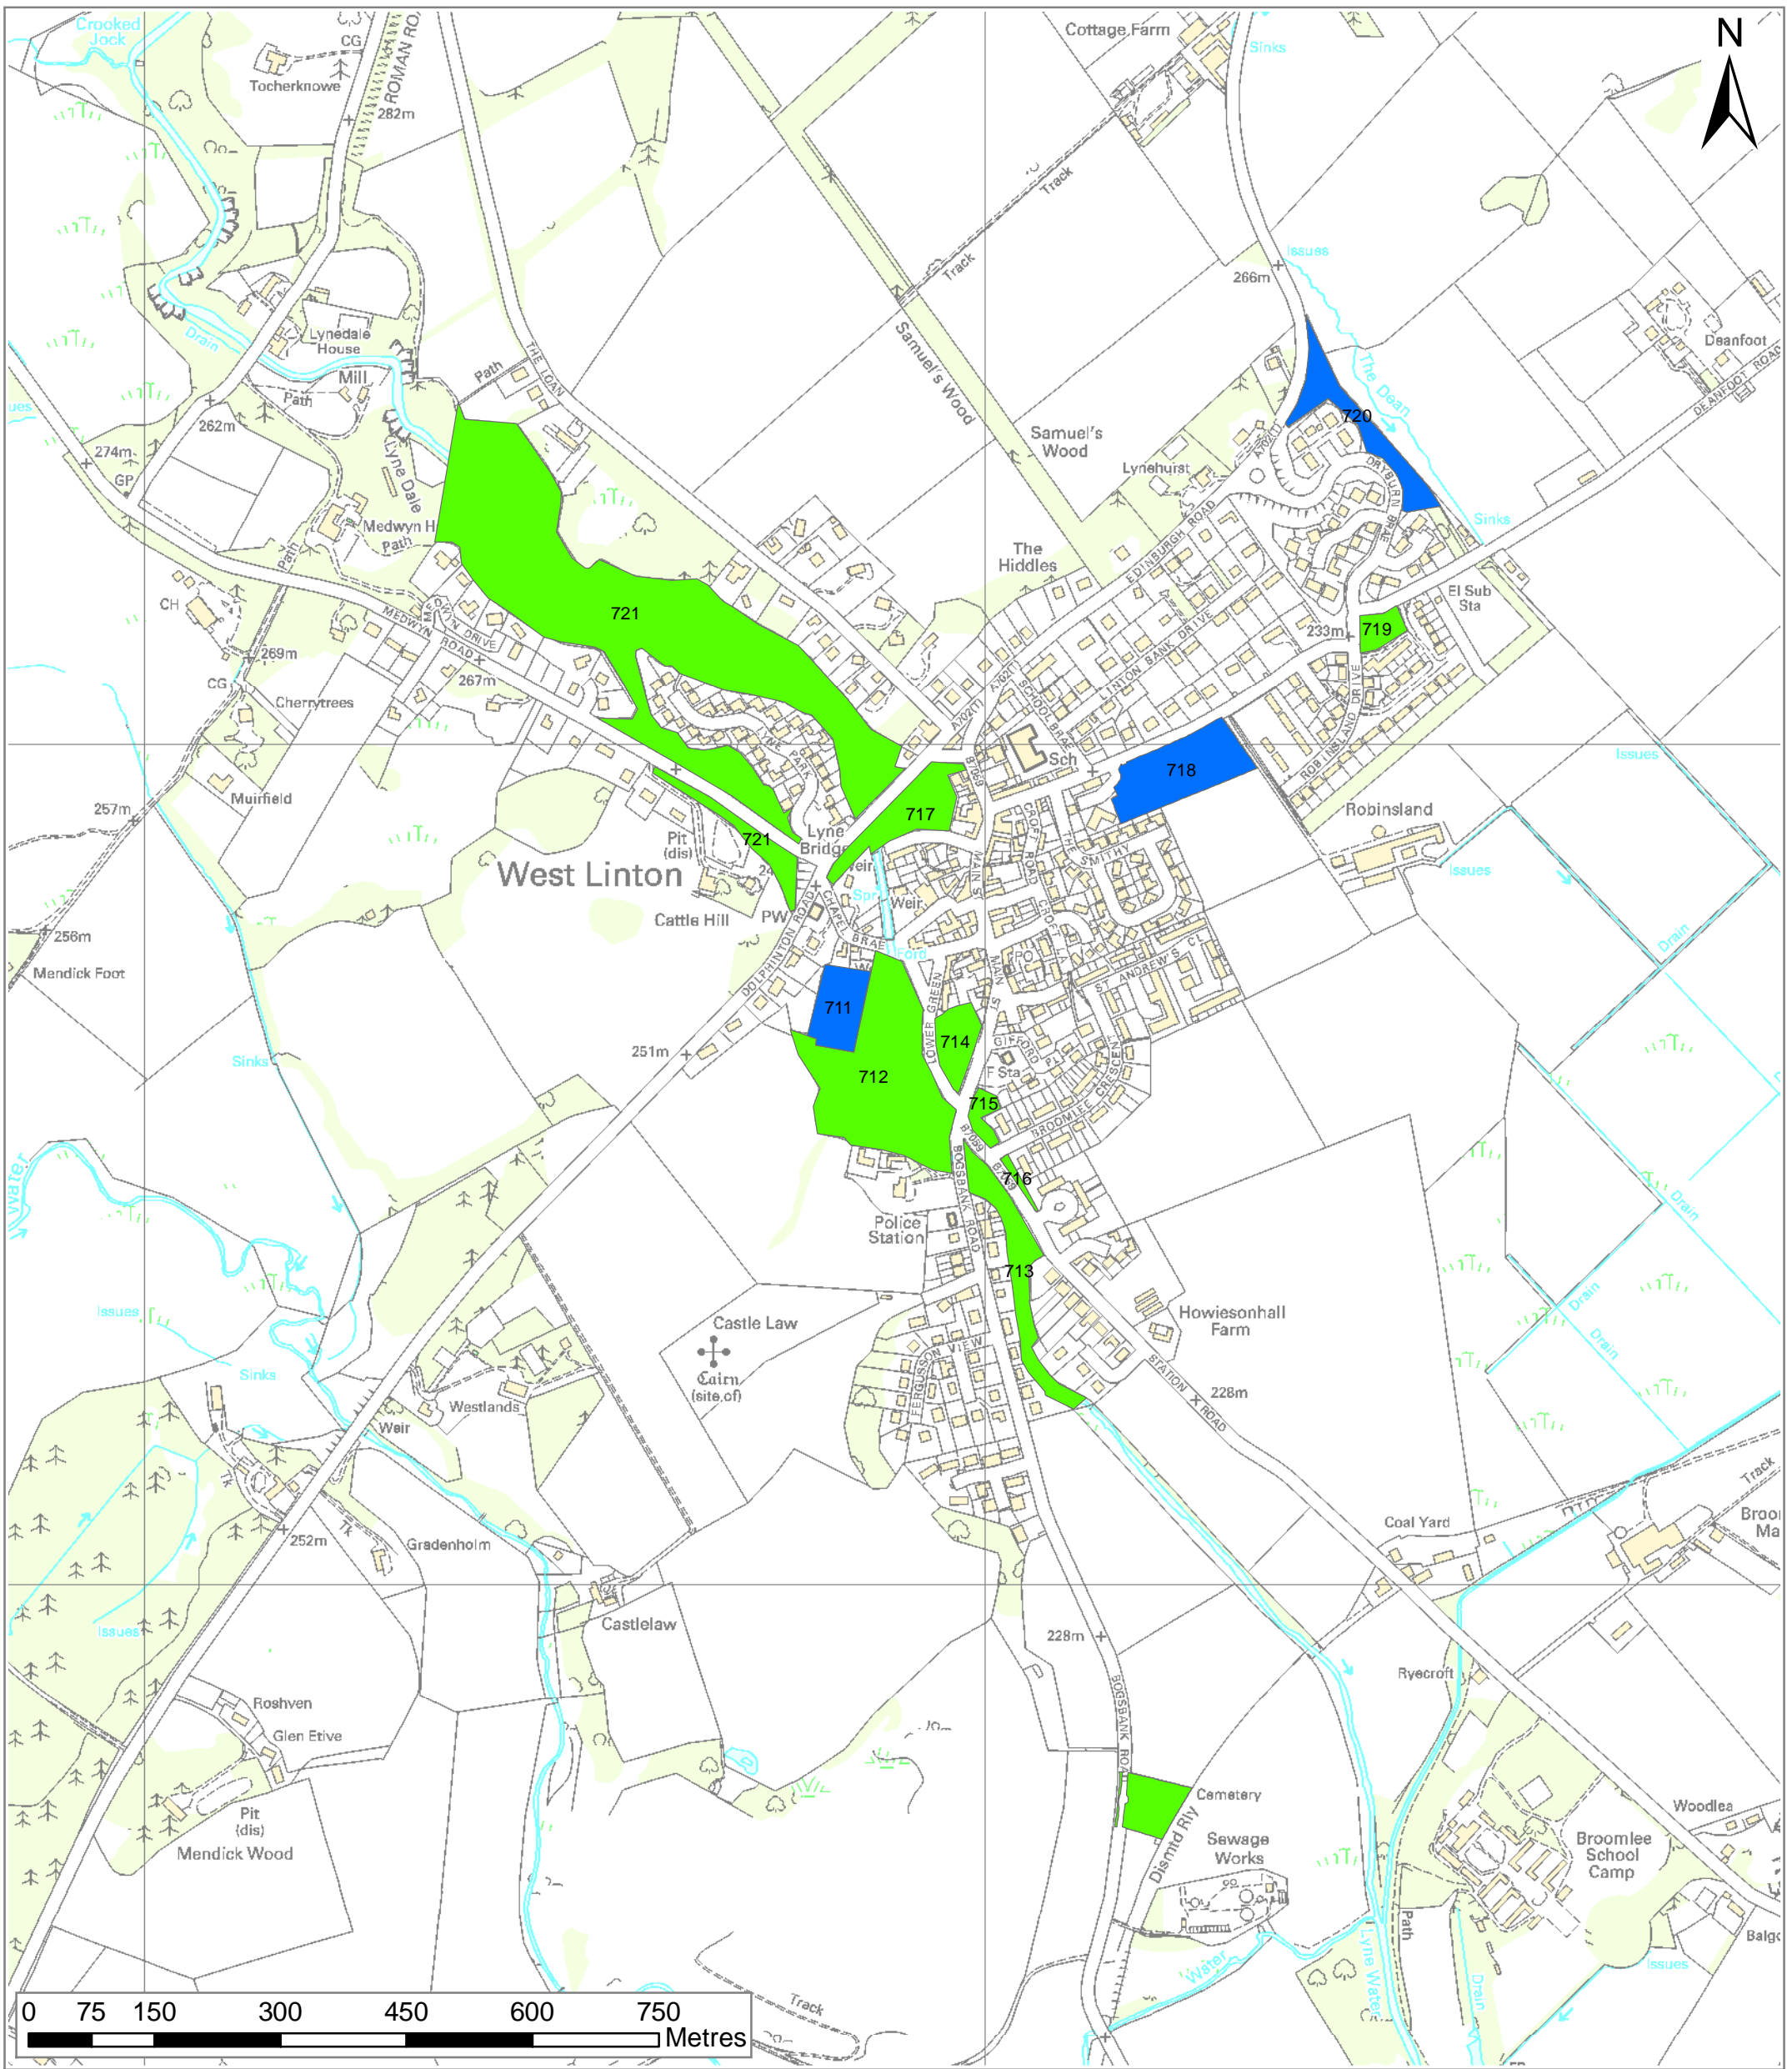

**Scottish Borders
Open Space Audit
Walkerburn**

- High Quality/High Value
- High Quality/Low Value
- Low Quality/High Value
- Low Quality/Low Value
- Not Scored

Regional location map

Reproduced by permission of Ordnance Survey on behalf of HMSO.
© Crown copyright and database right 2009.
All rights reserved.
Ordnance Survey Licence number 100023423.