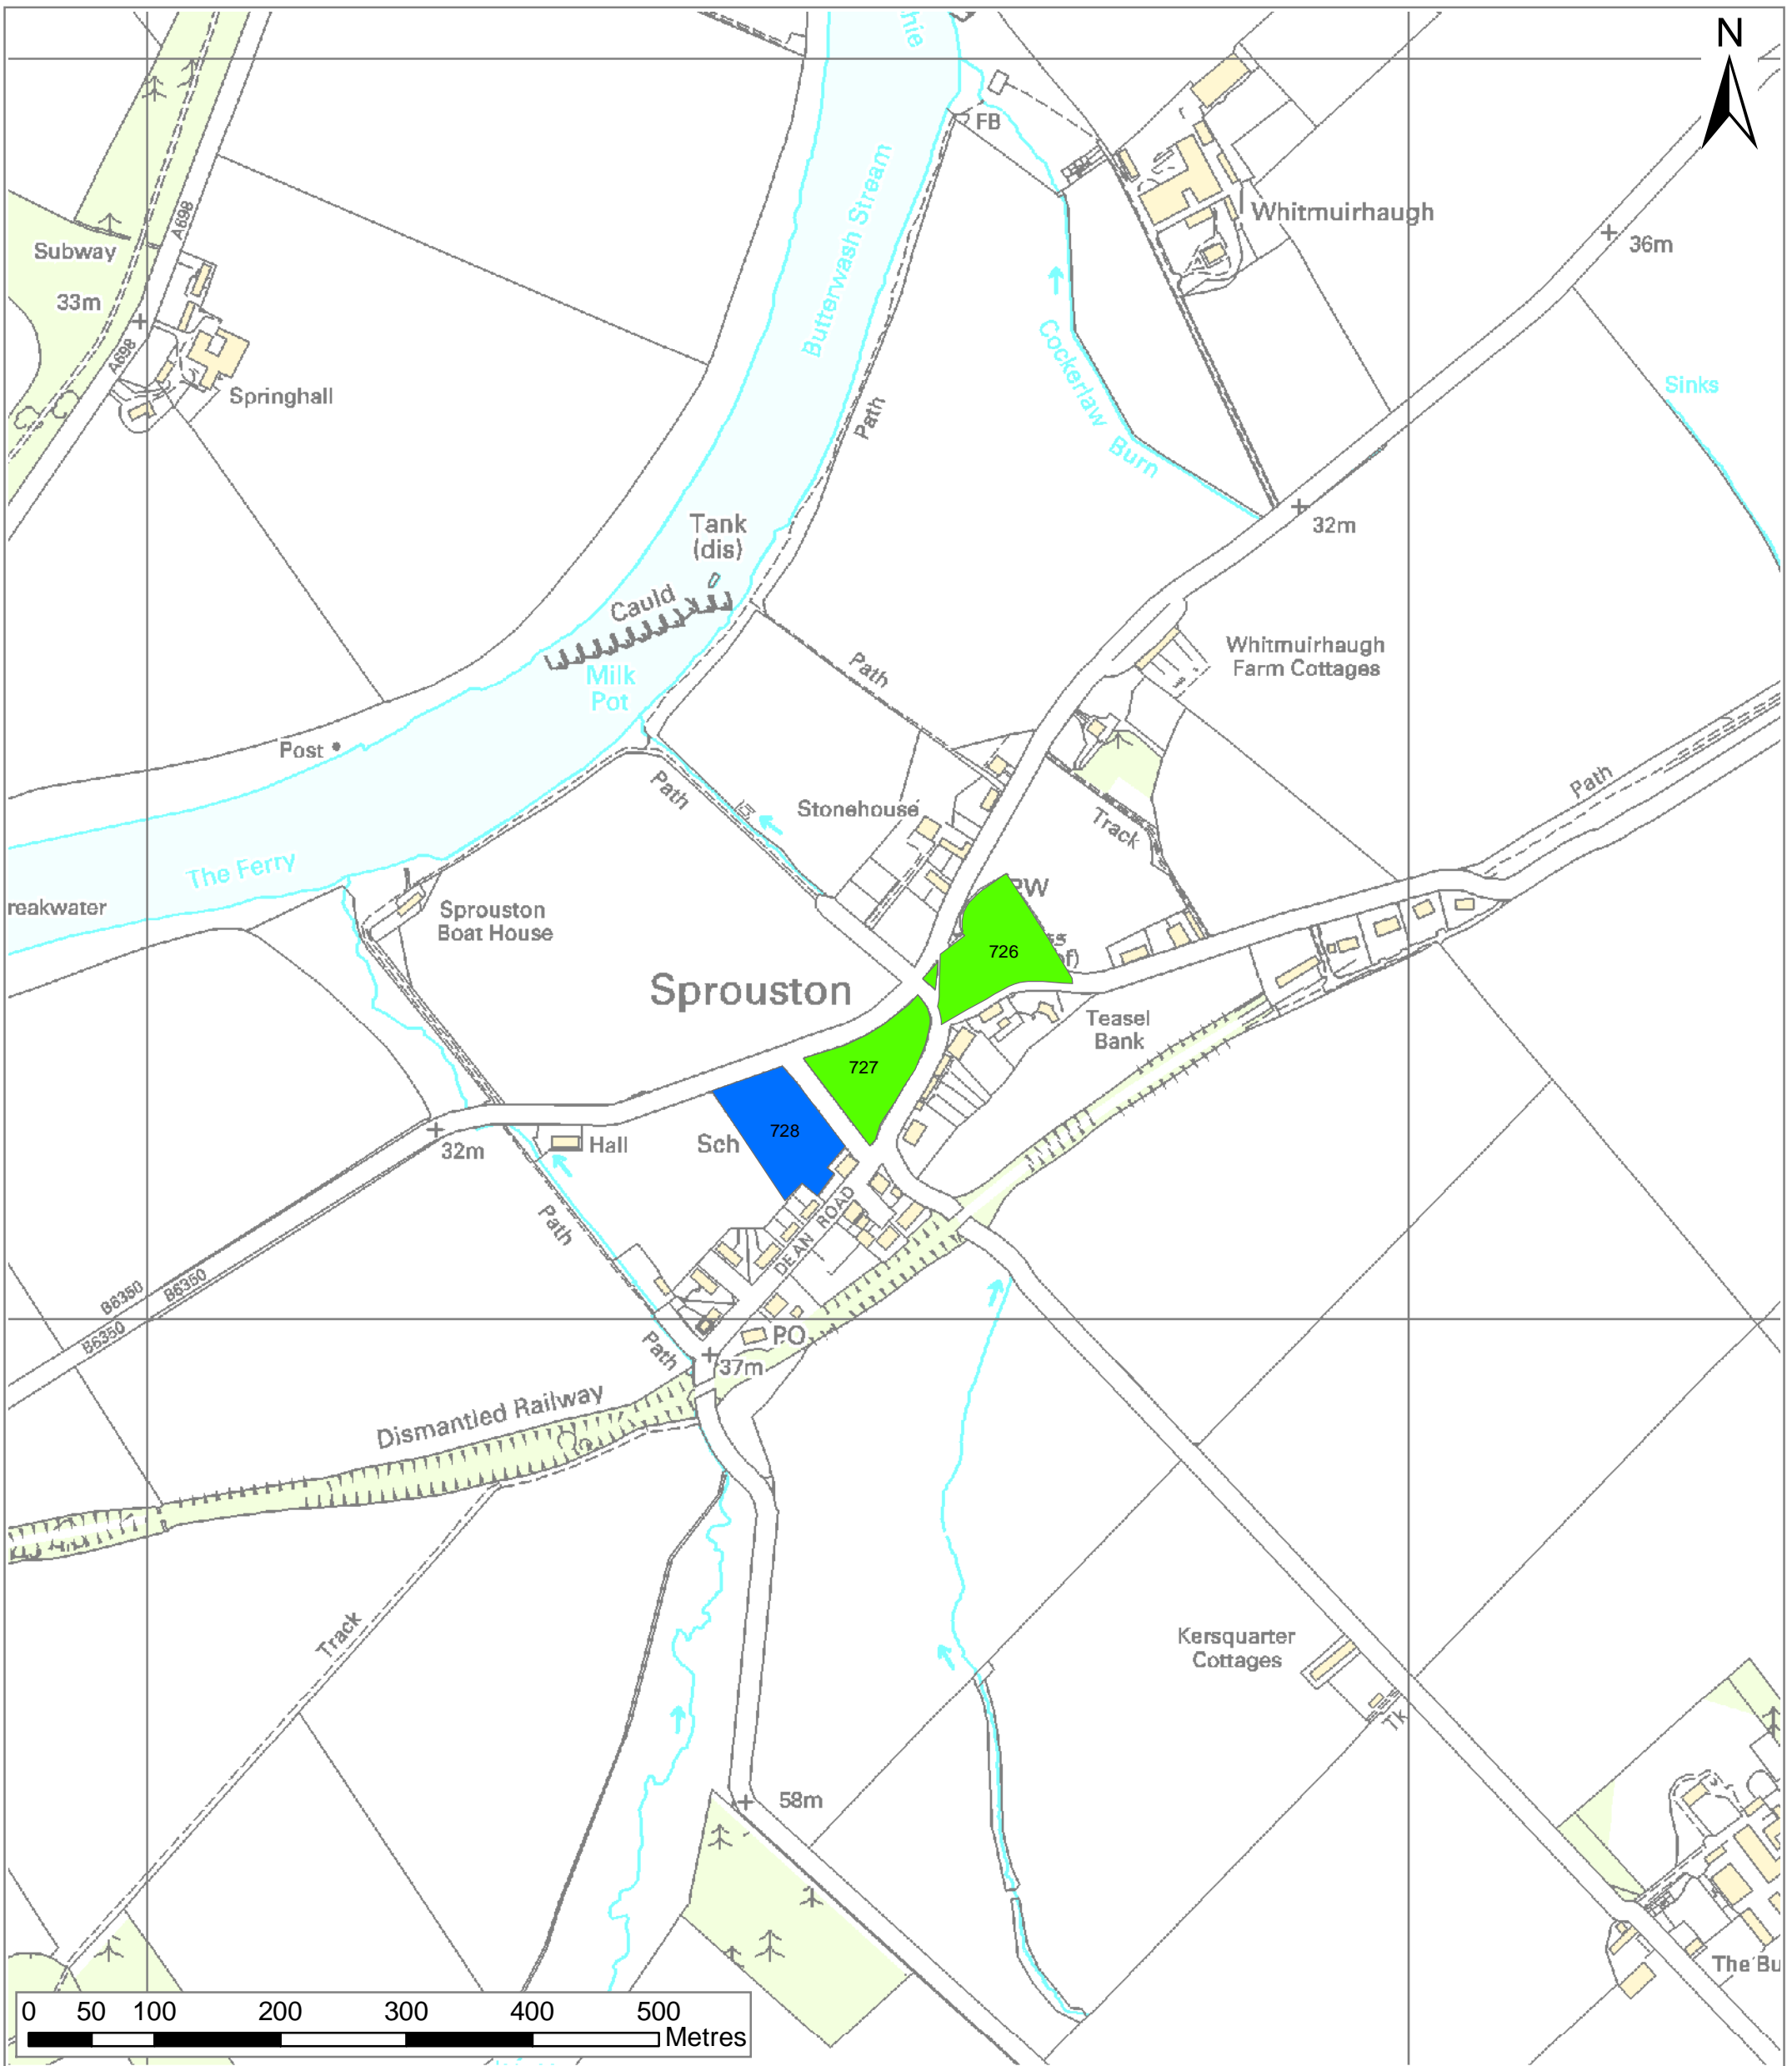

Scottish Borders Open Space Audit Sprouston

- High Quality/High Value
- High Quality/Low Value
- Low Quality/High Value
- Low Quality/Low Value
- Not Scored

Reproduced by permission of Ordnance Survey on behalf of HMSO.
© Crown copyright and database right 2009.
All rights reserved.
Ordnance Survey Licence number 100023423.