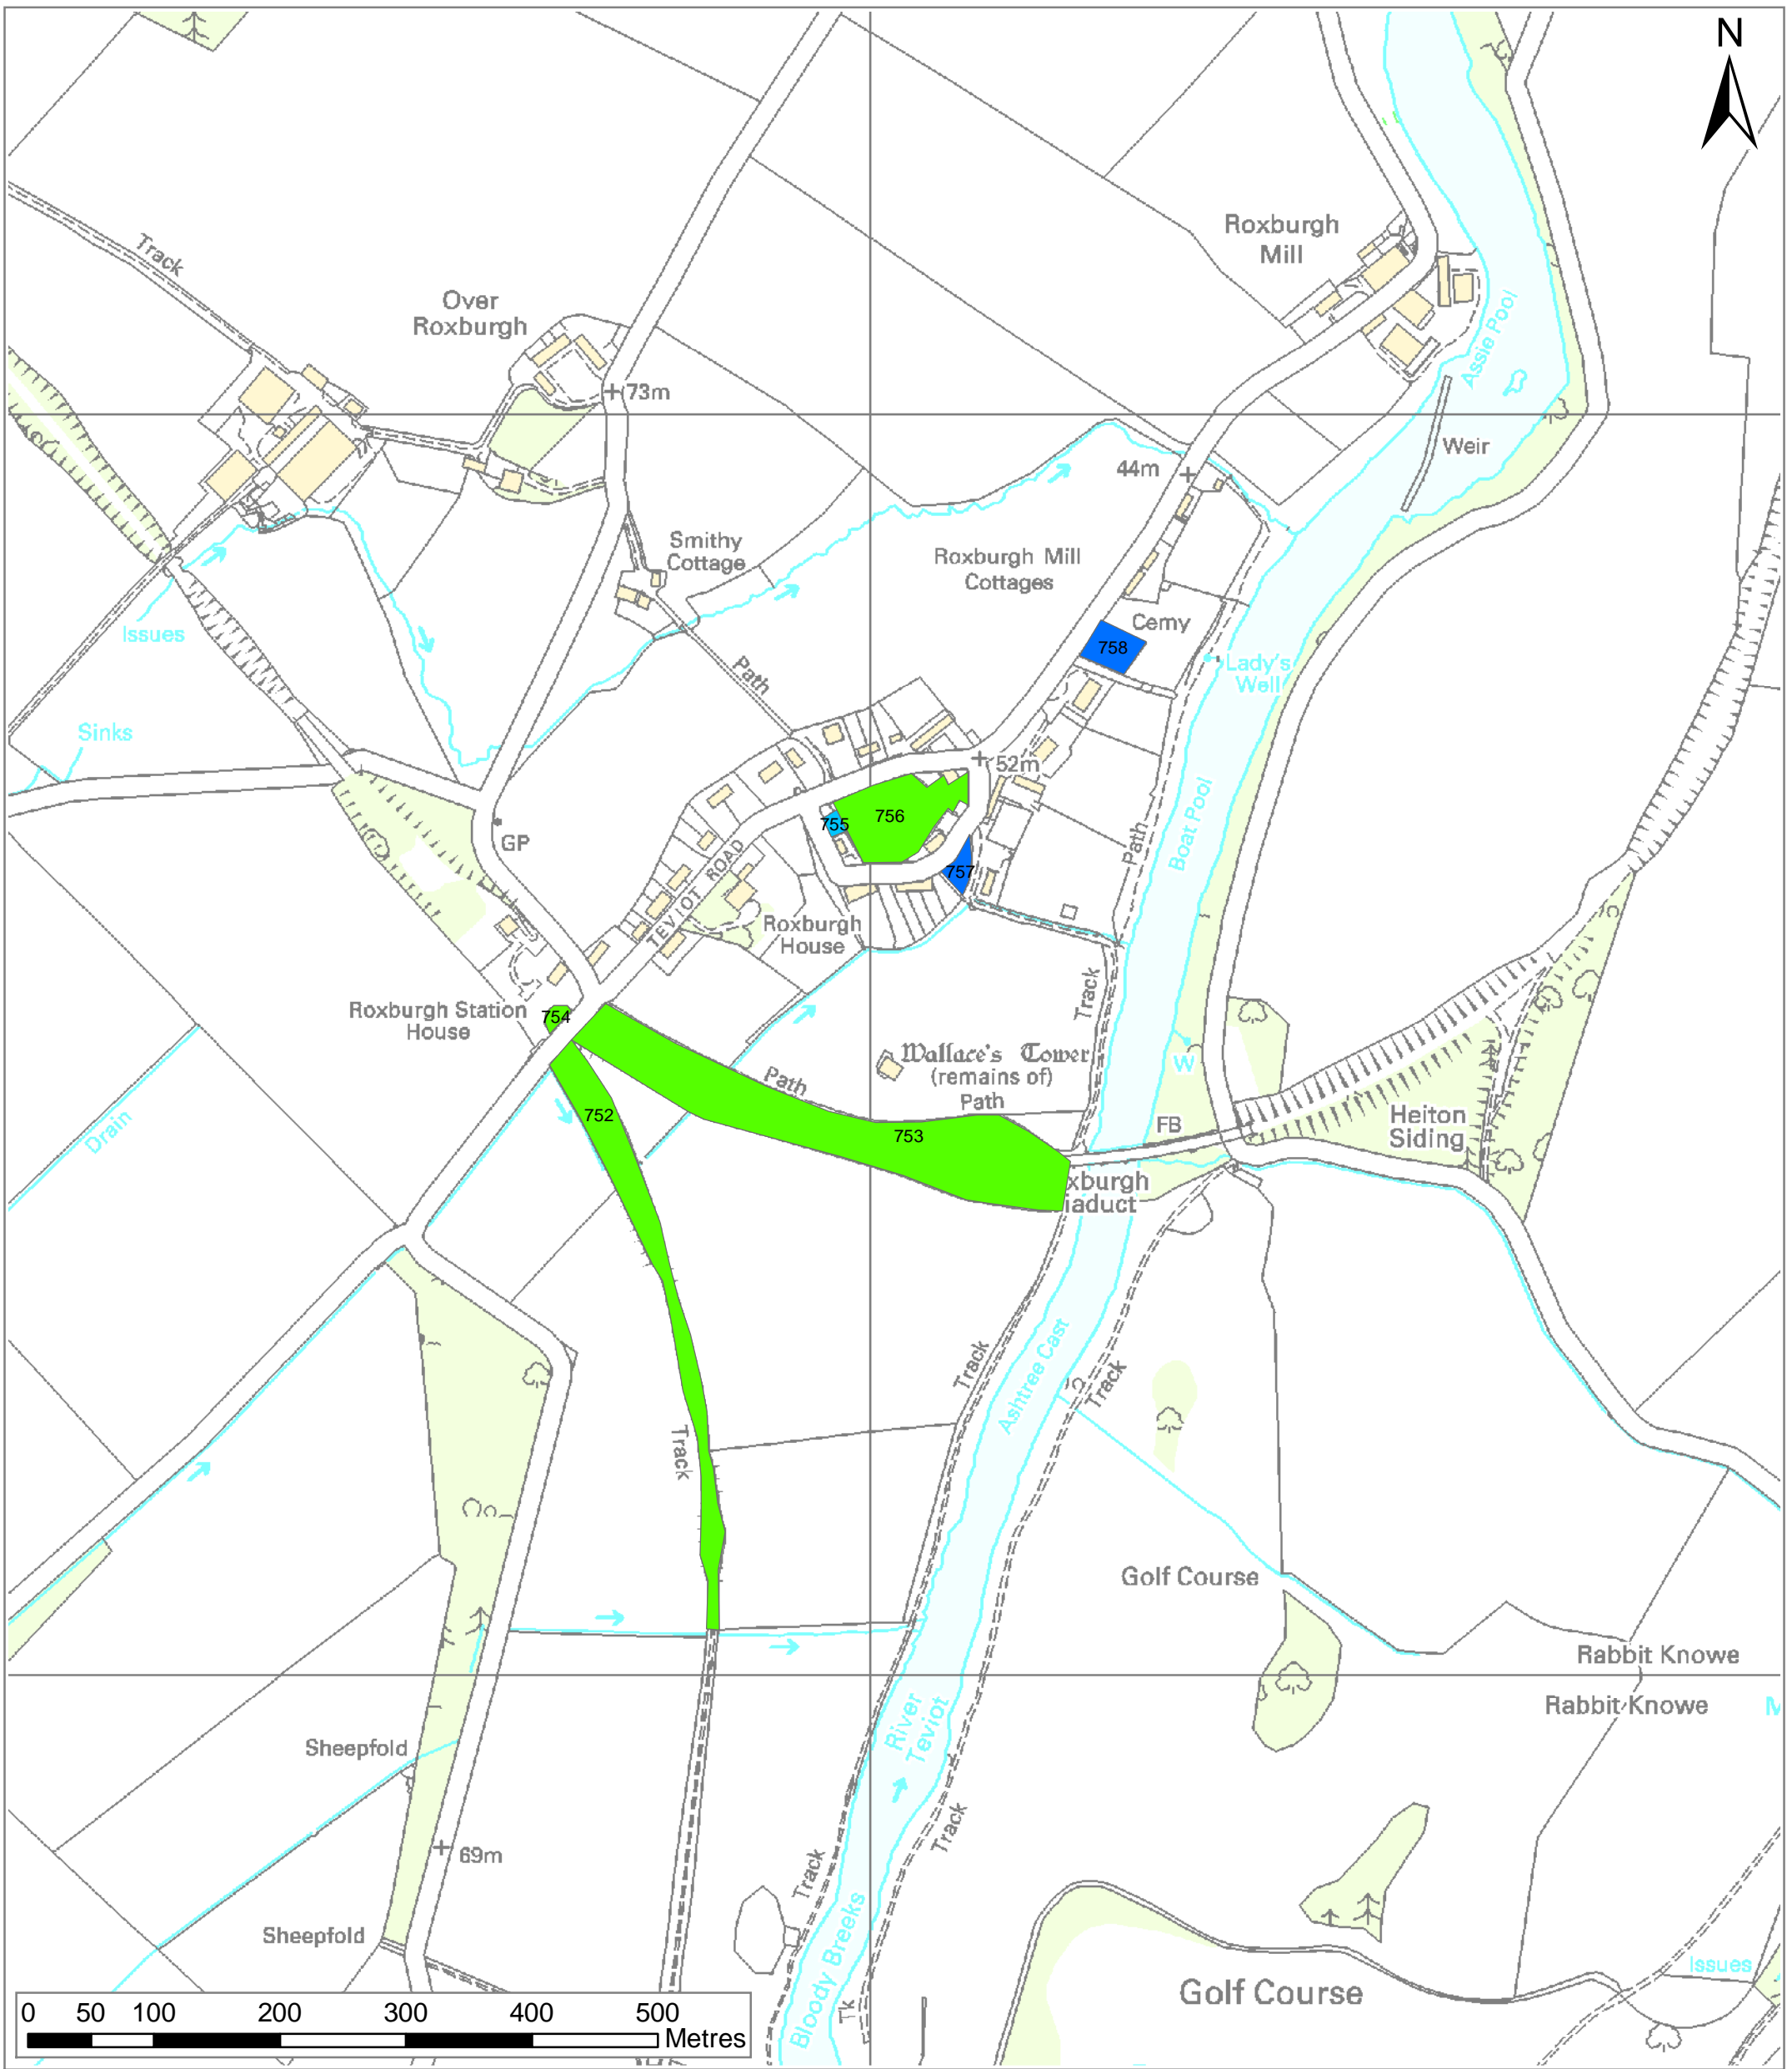

Scottish Borders Open Space Audit Roxburgh

- High Quality/High Value
- High Quality/Low Value
- Low Quality/High Value
- Low Quality/Low Value
- Not Scored