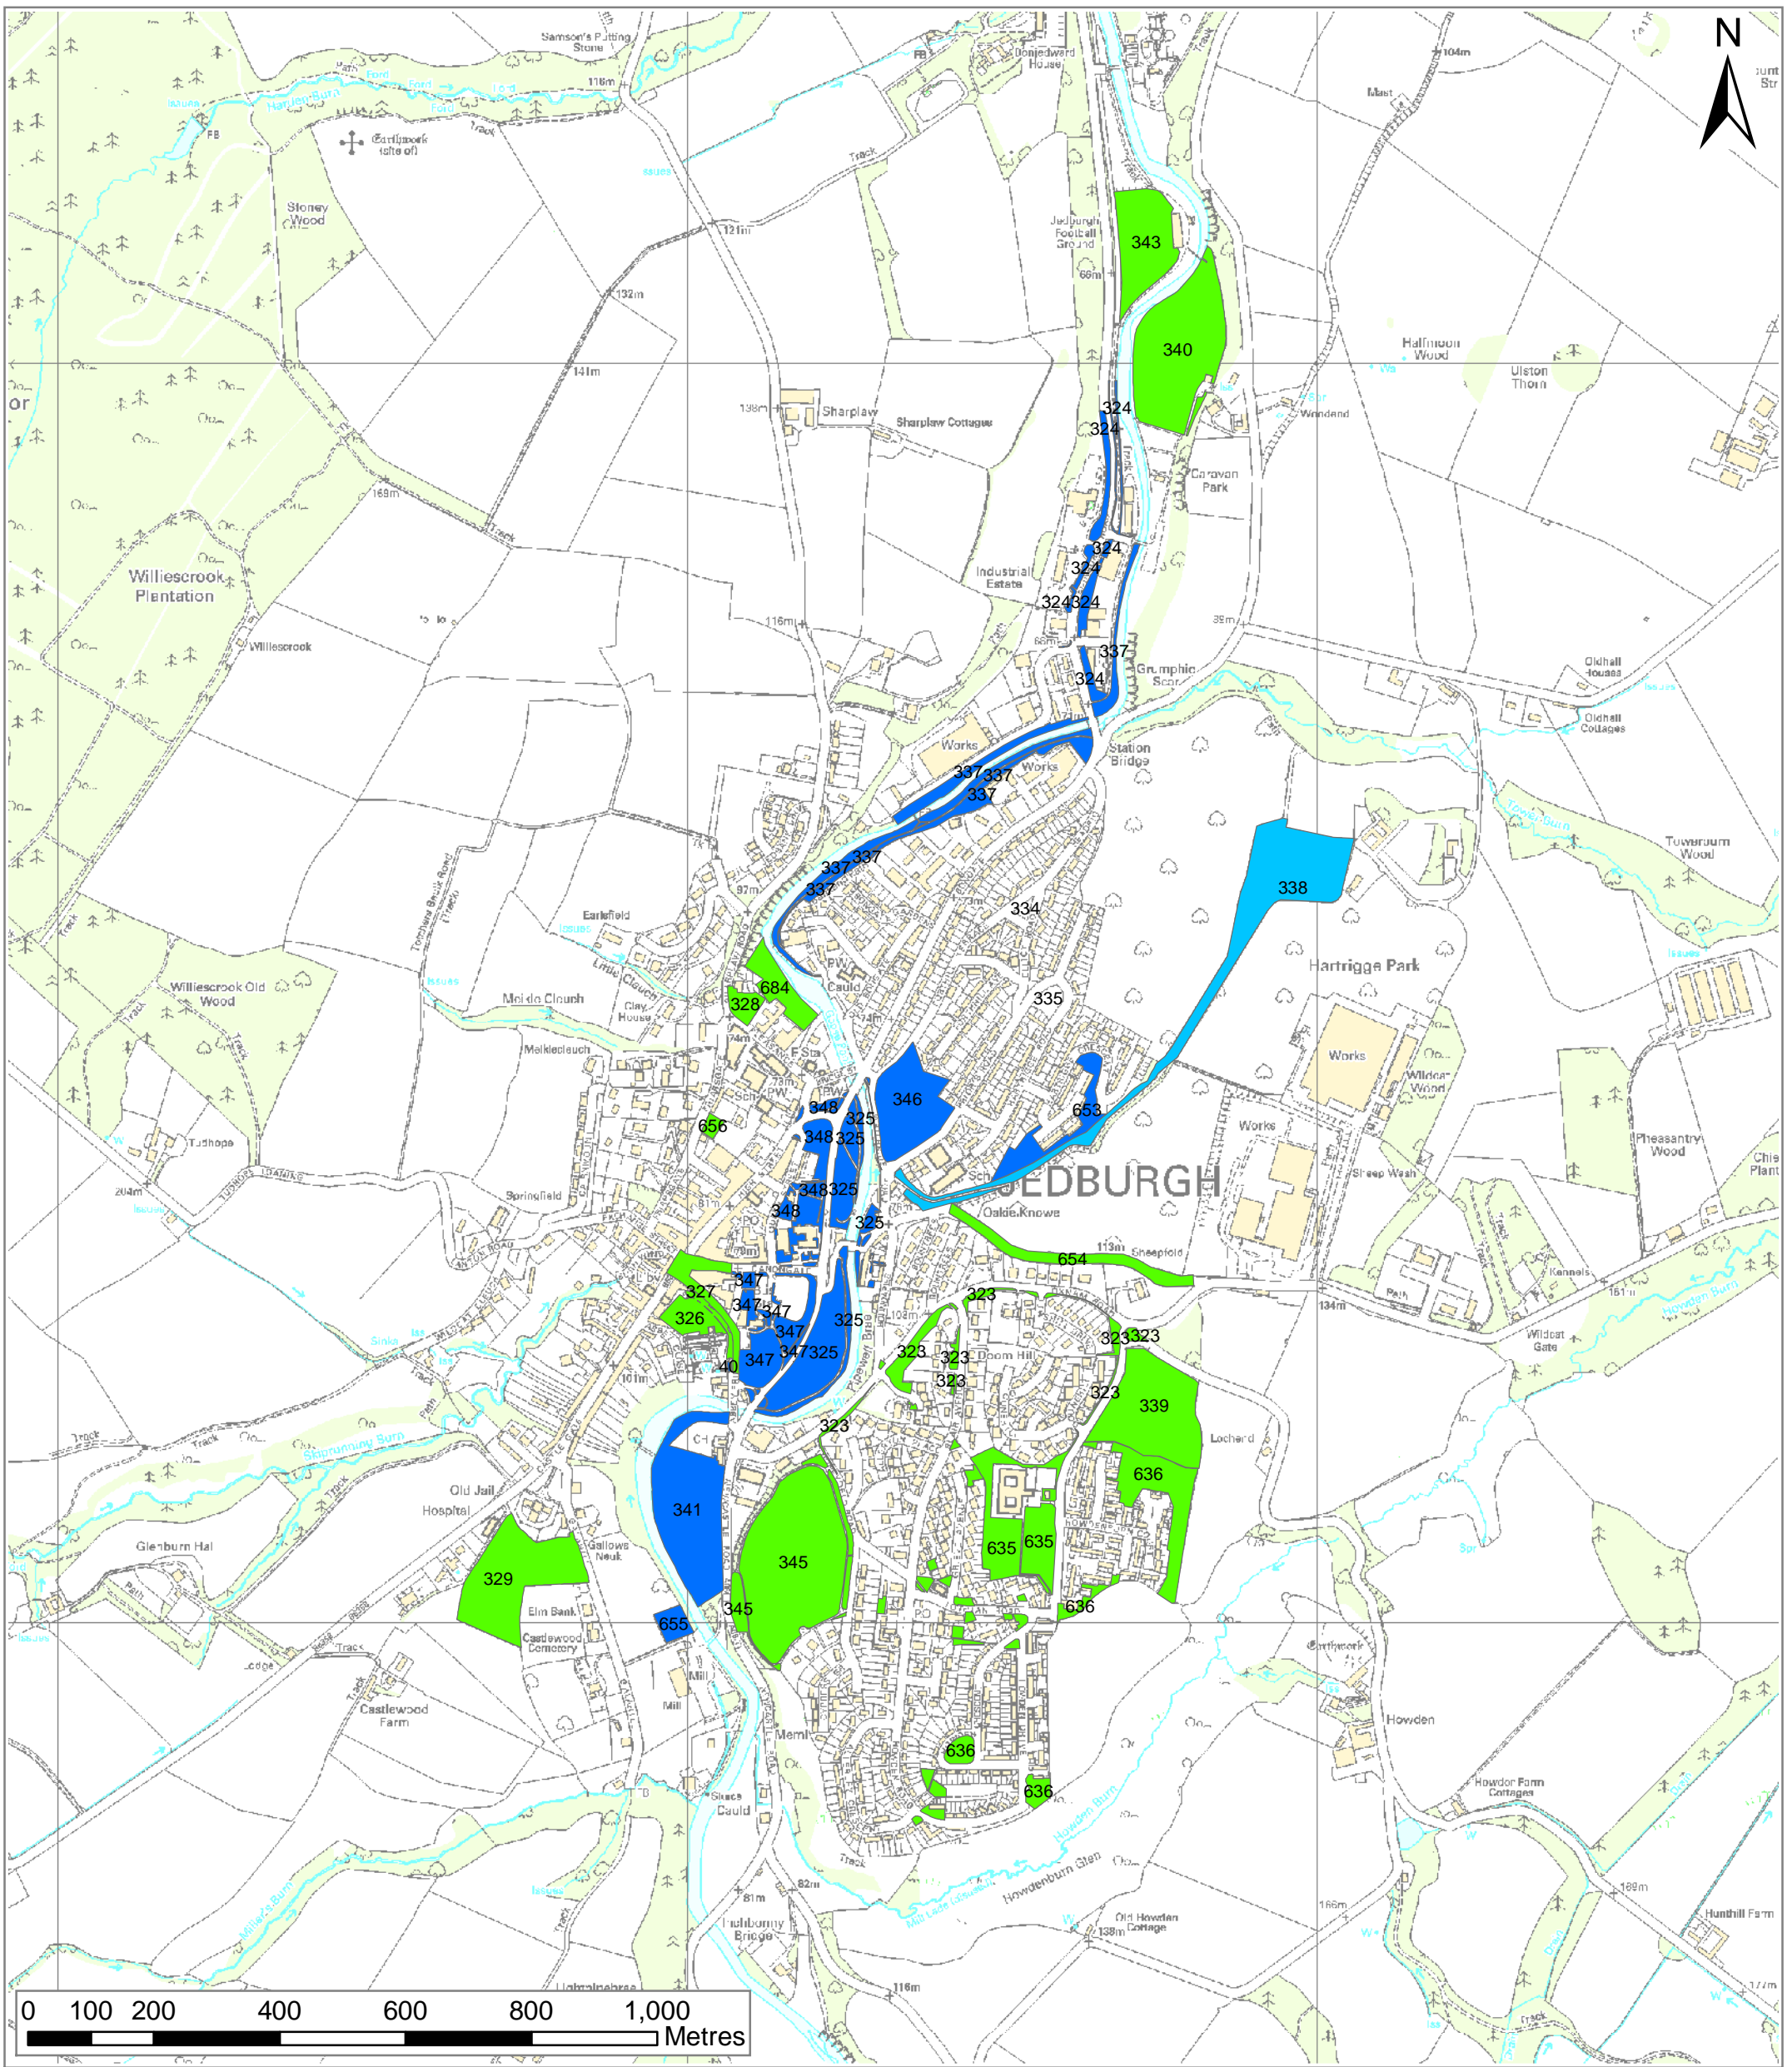

Scottish Borders Open Space Audit Jedburgh

- High Quality/High Value
- High Quality/Low Value
- Low Quality/High Value
- Low Quality/Low Value
- Not Scored