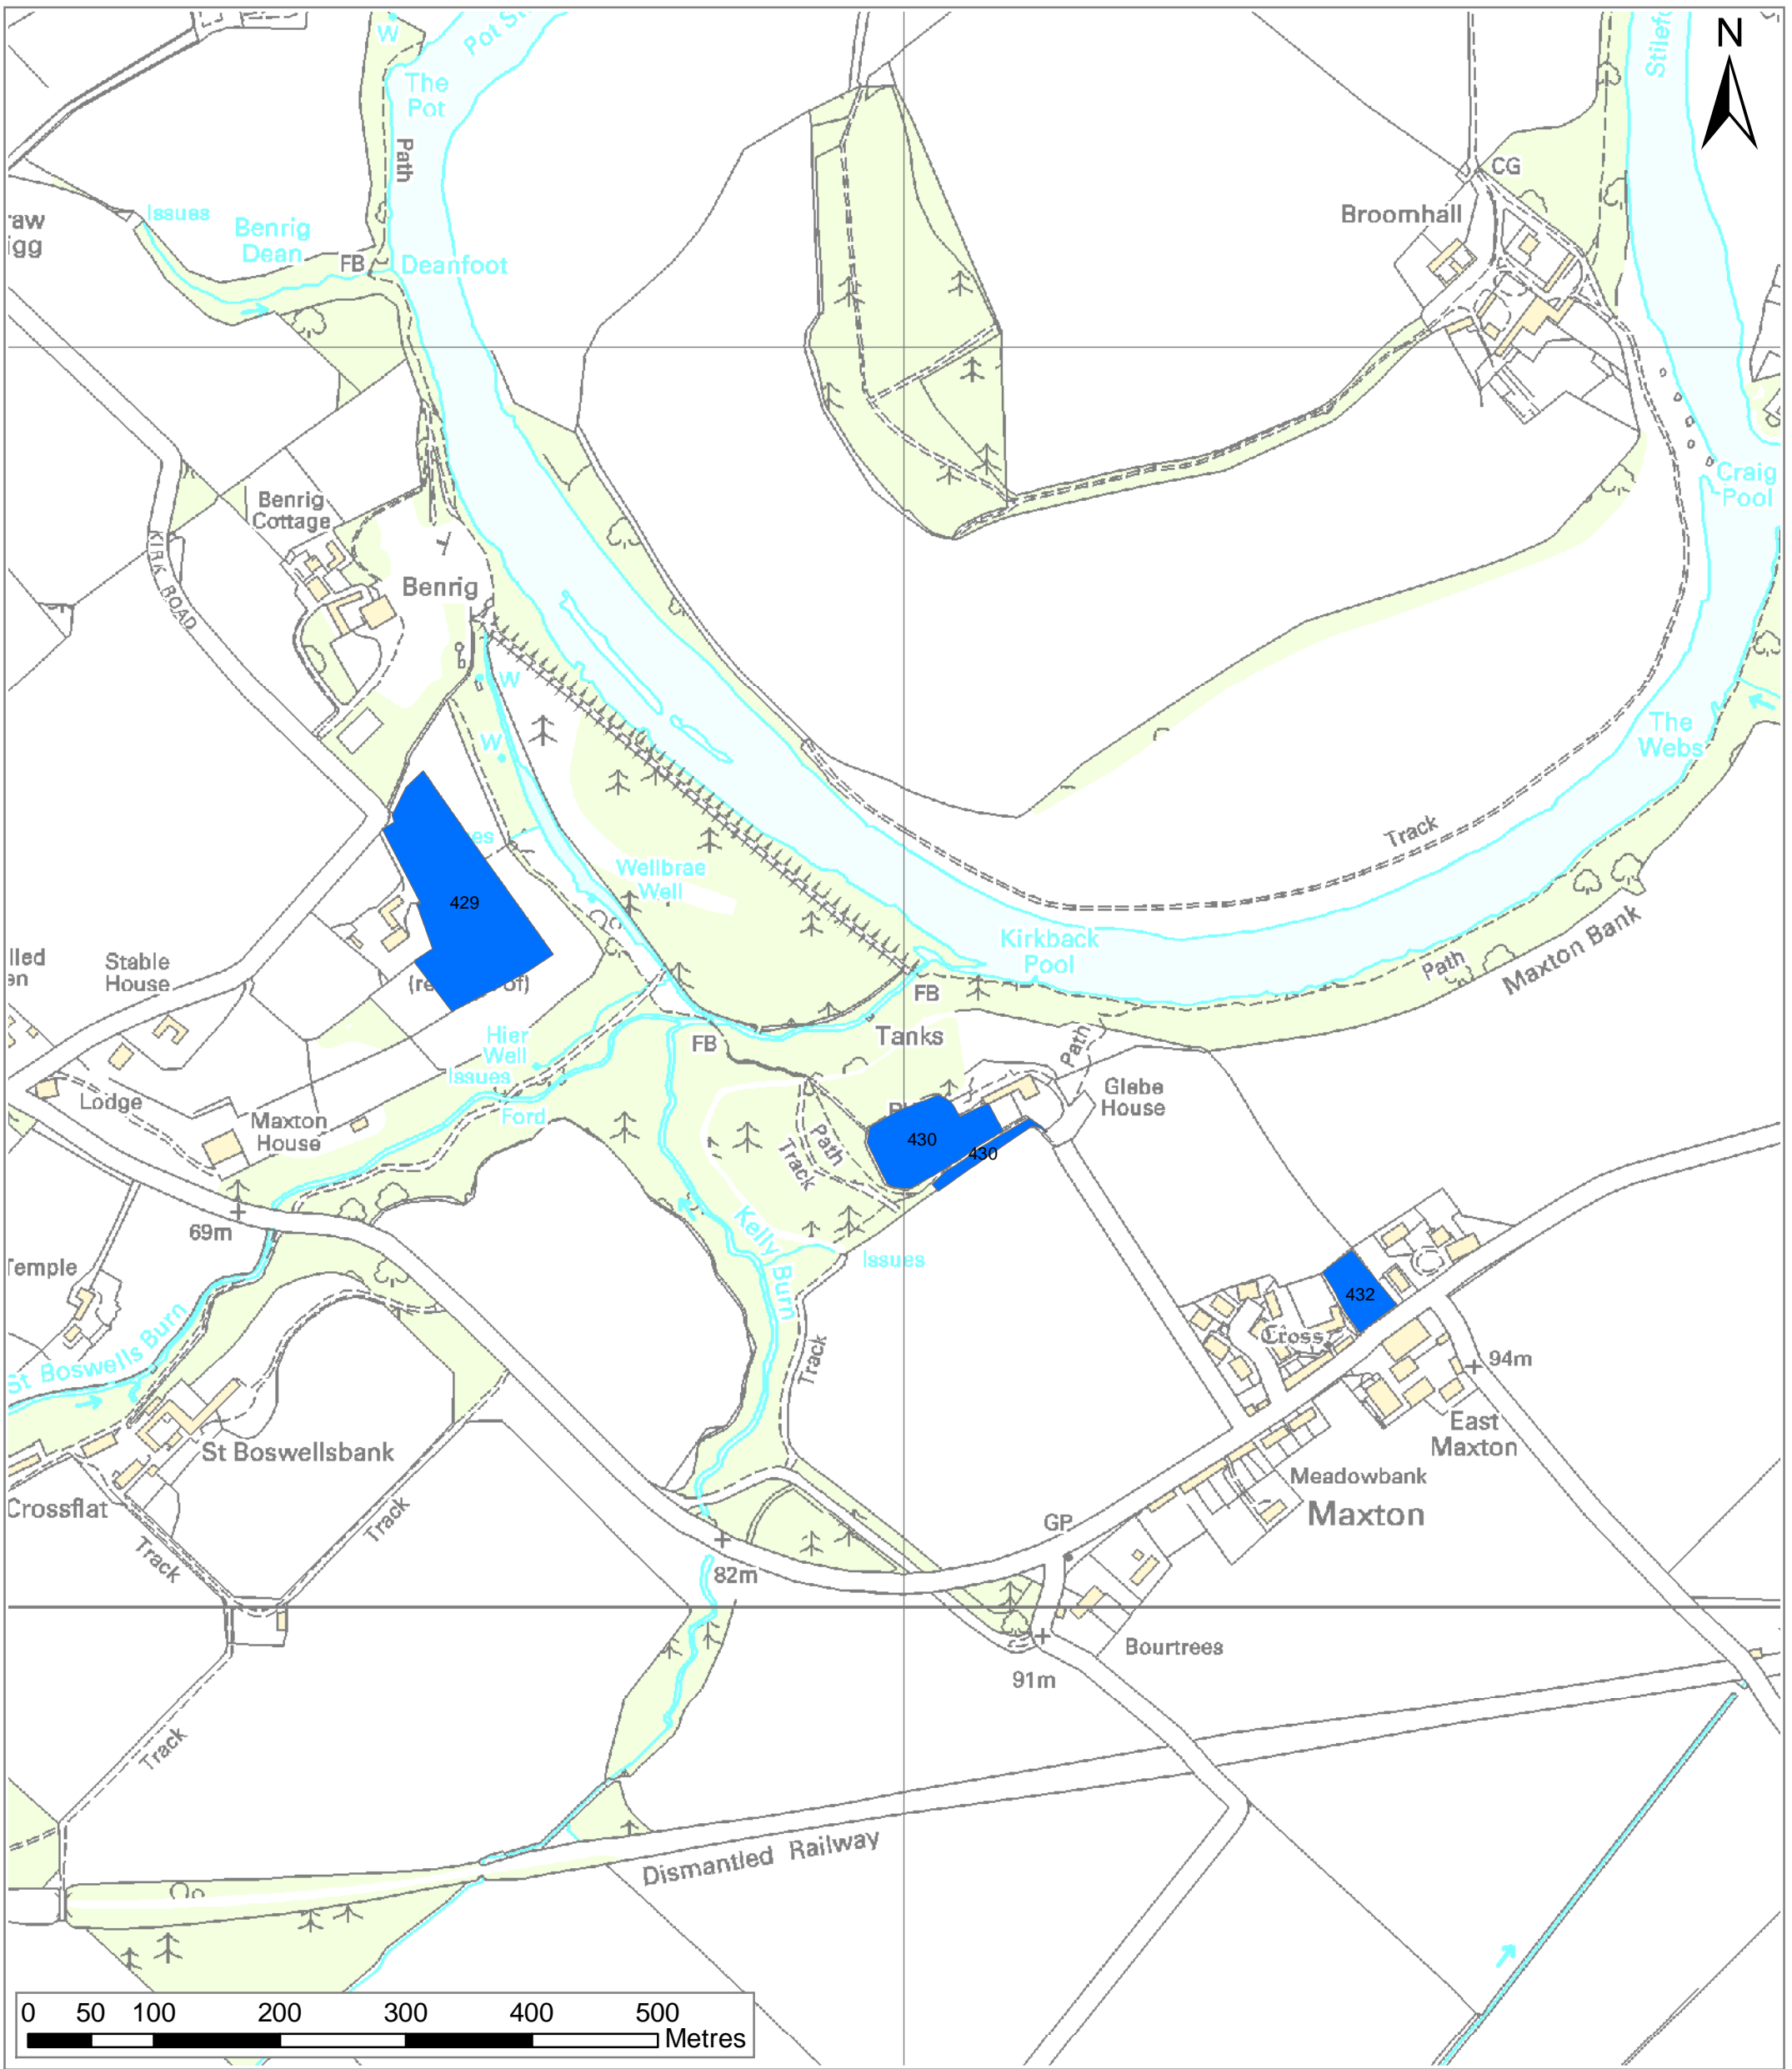

Scottish Borders Open Space Audit Maxton

- High Quality/High Value
- High Quality/Low Value
- Low Quality/High Value
- Low Quality/Low Value
- Not Scored