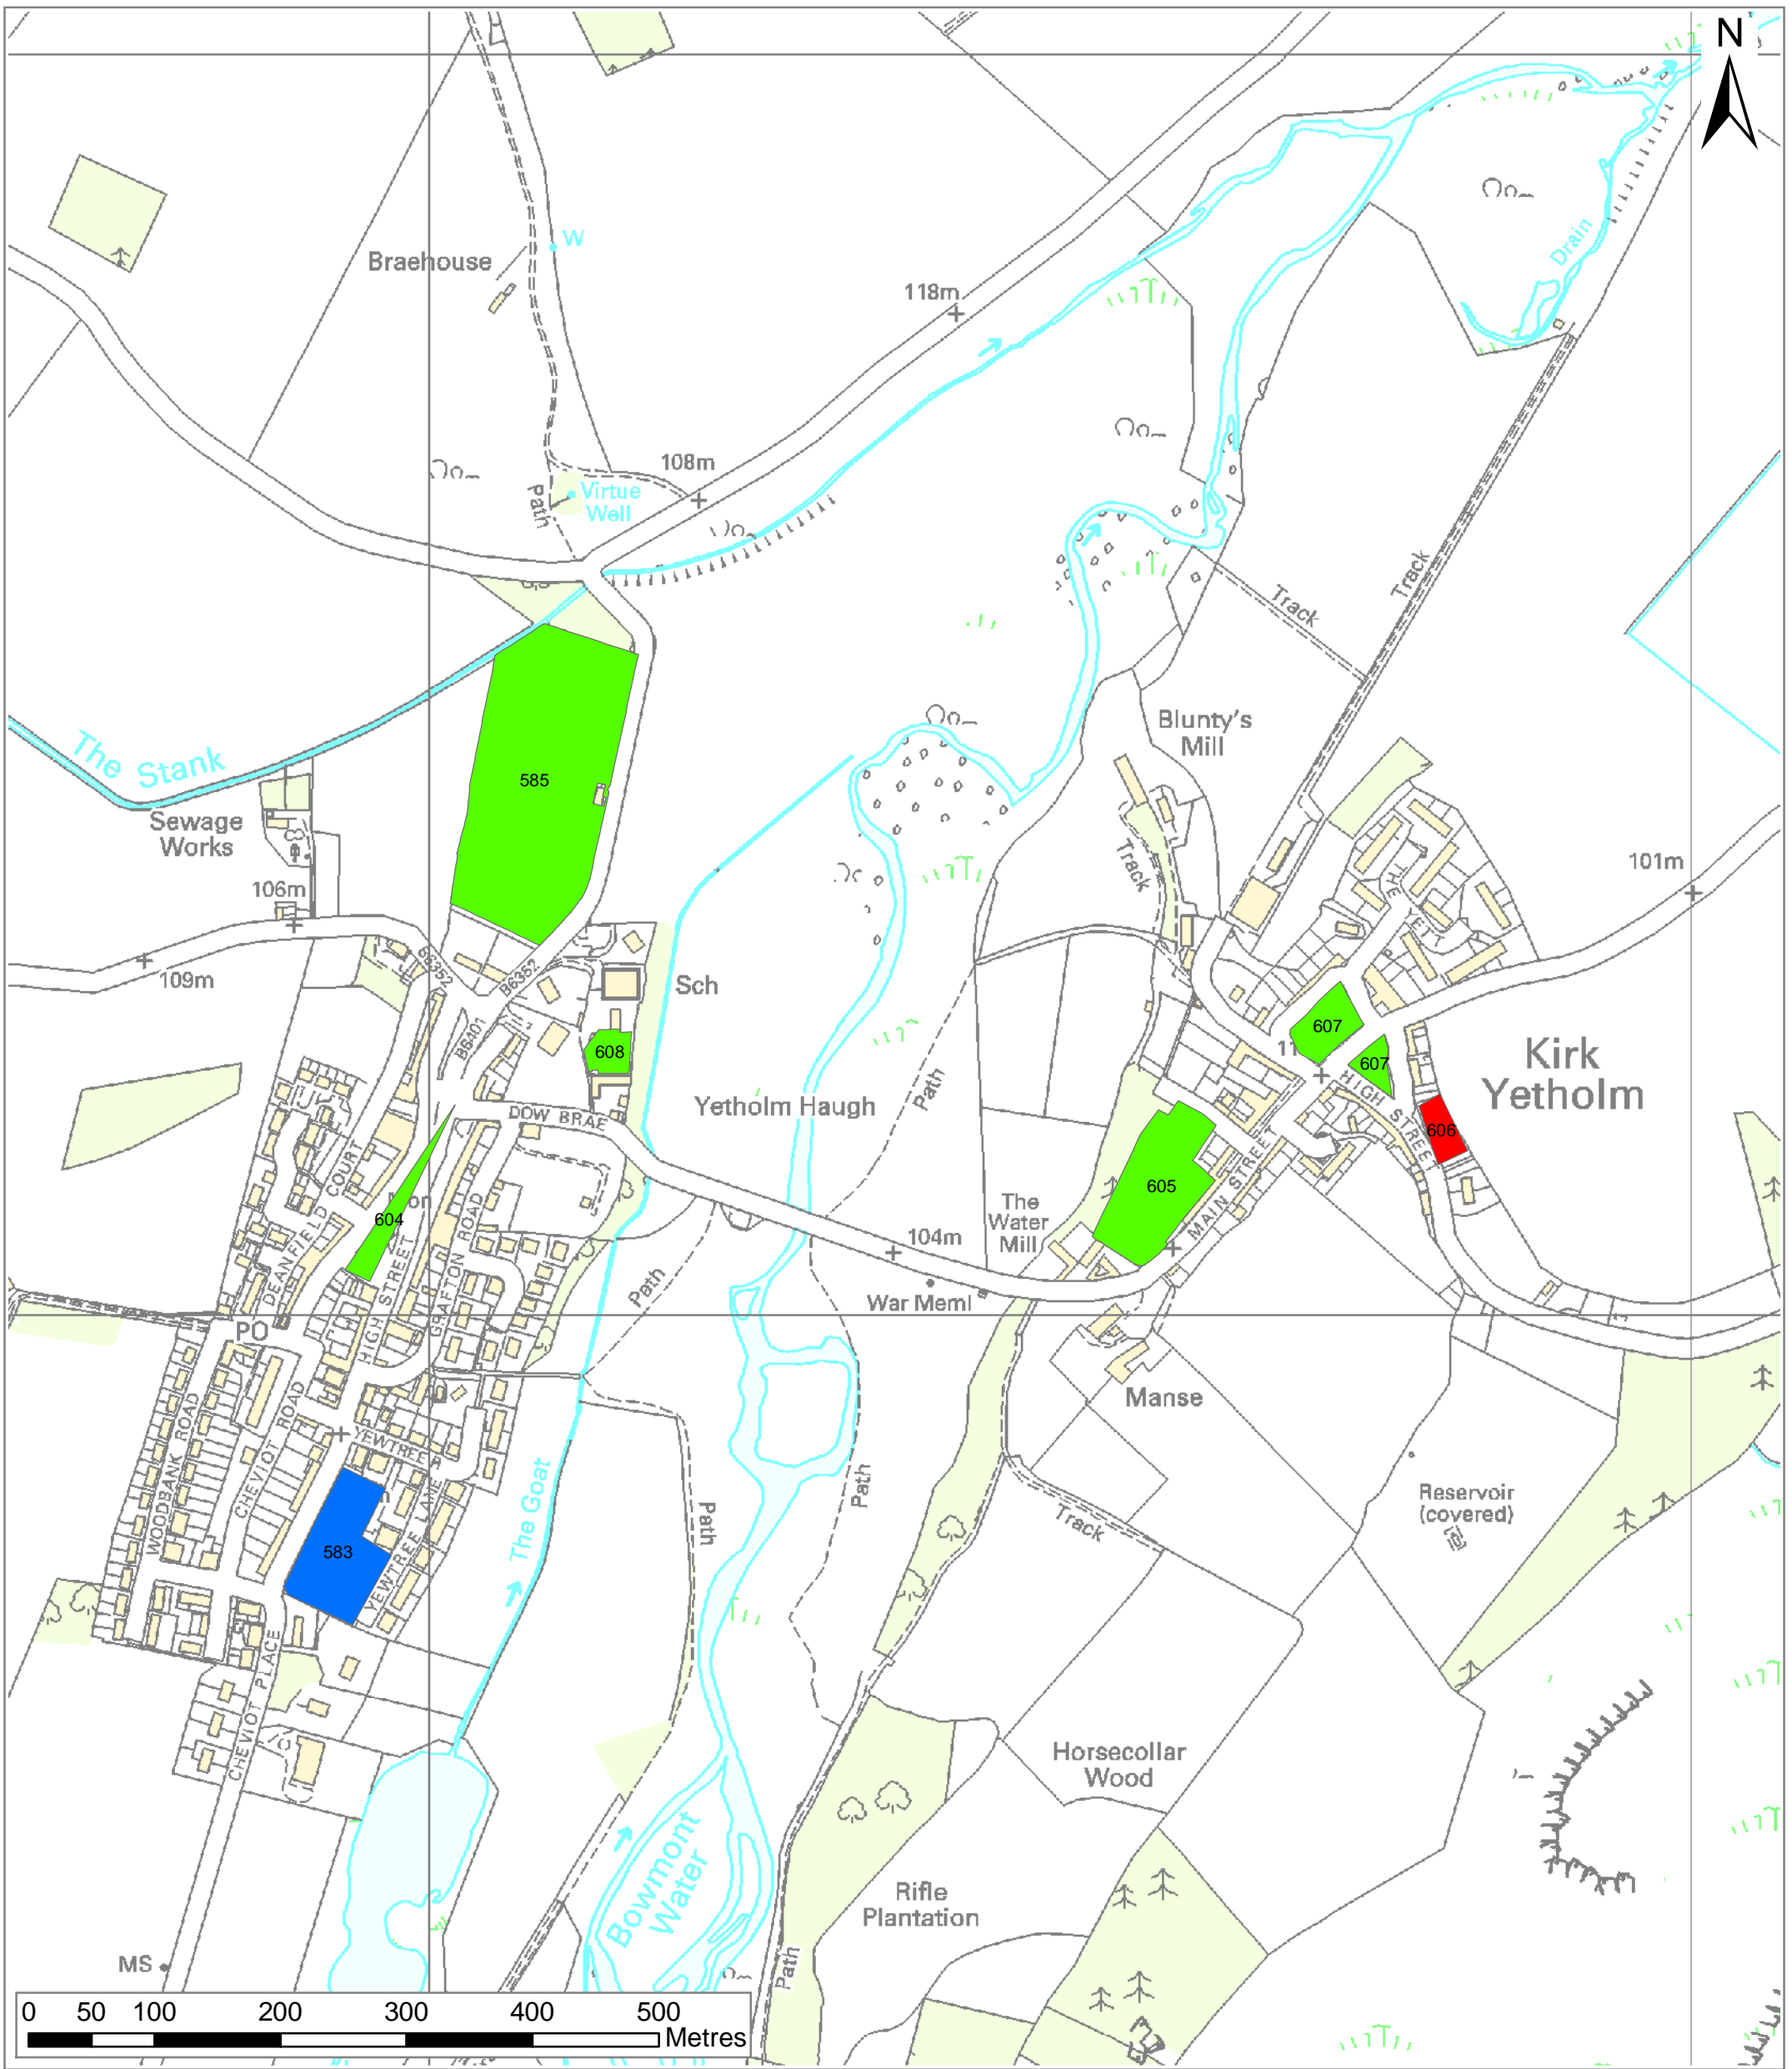

**Scottish Borders
Open Space Audit
Kirk Yetholm**

- High Quality/High Value
- High Quality/Low Value
- Low Quality/High Value
- Low Quality/Low Value
- Not Scored