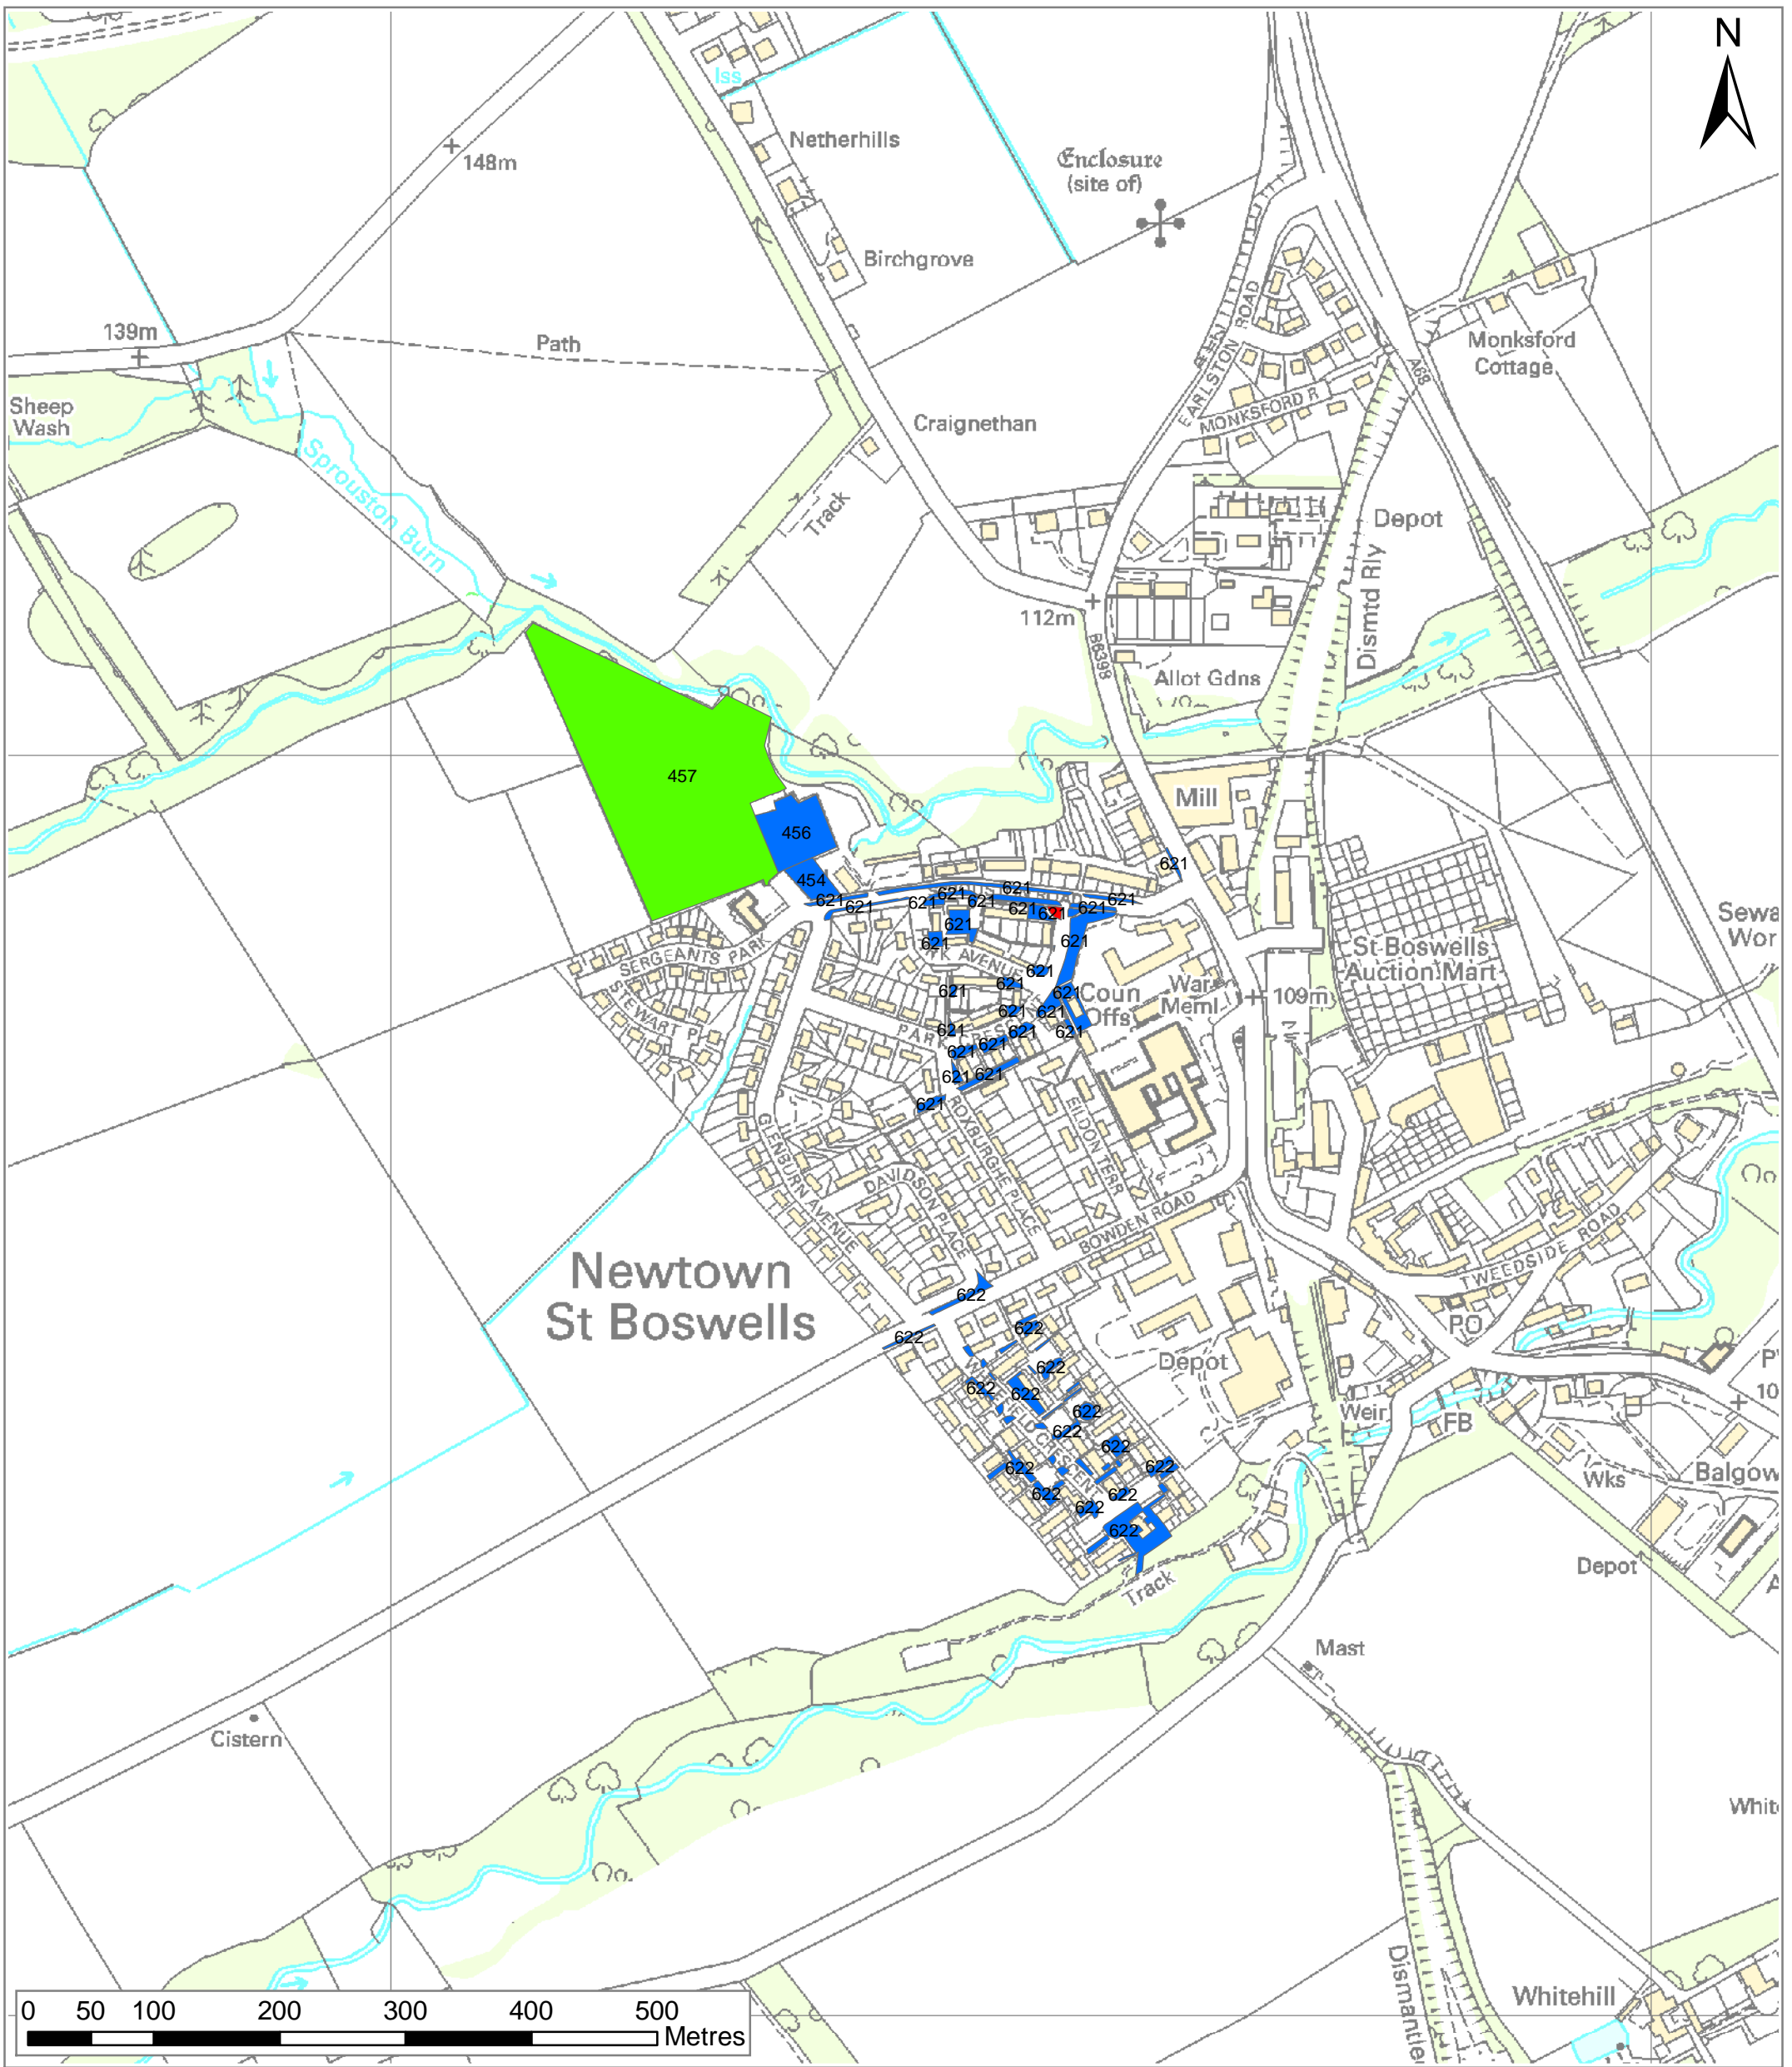

Scottish Borders Open Space Audit Newtown St Boswells

- High Quality/High Value
- High Quality/Low Value
- Low Quality/High Value
- Low Quality/Low Value
- Not Scored