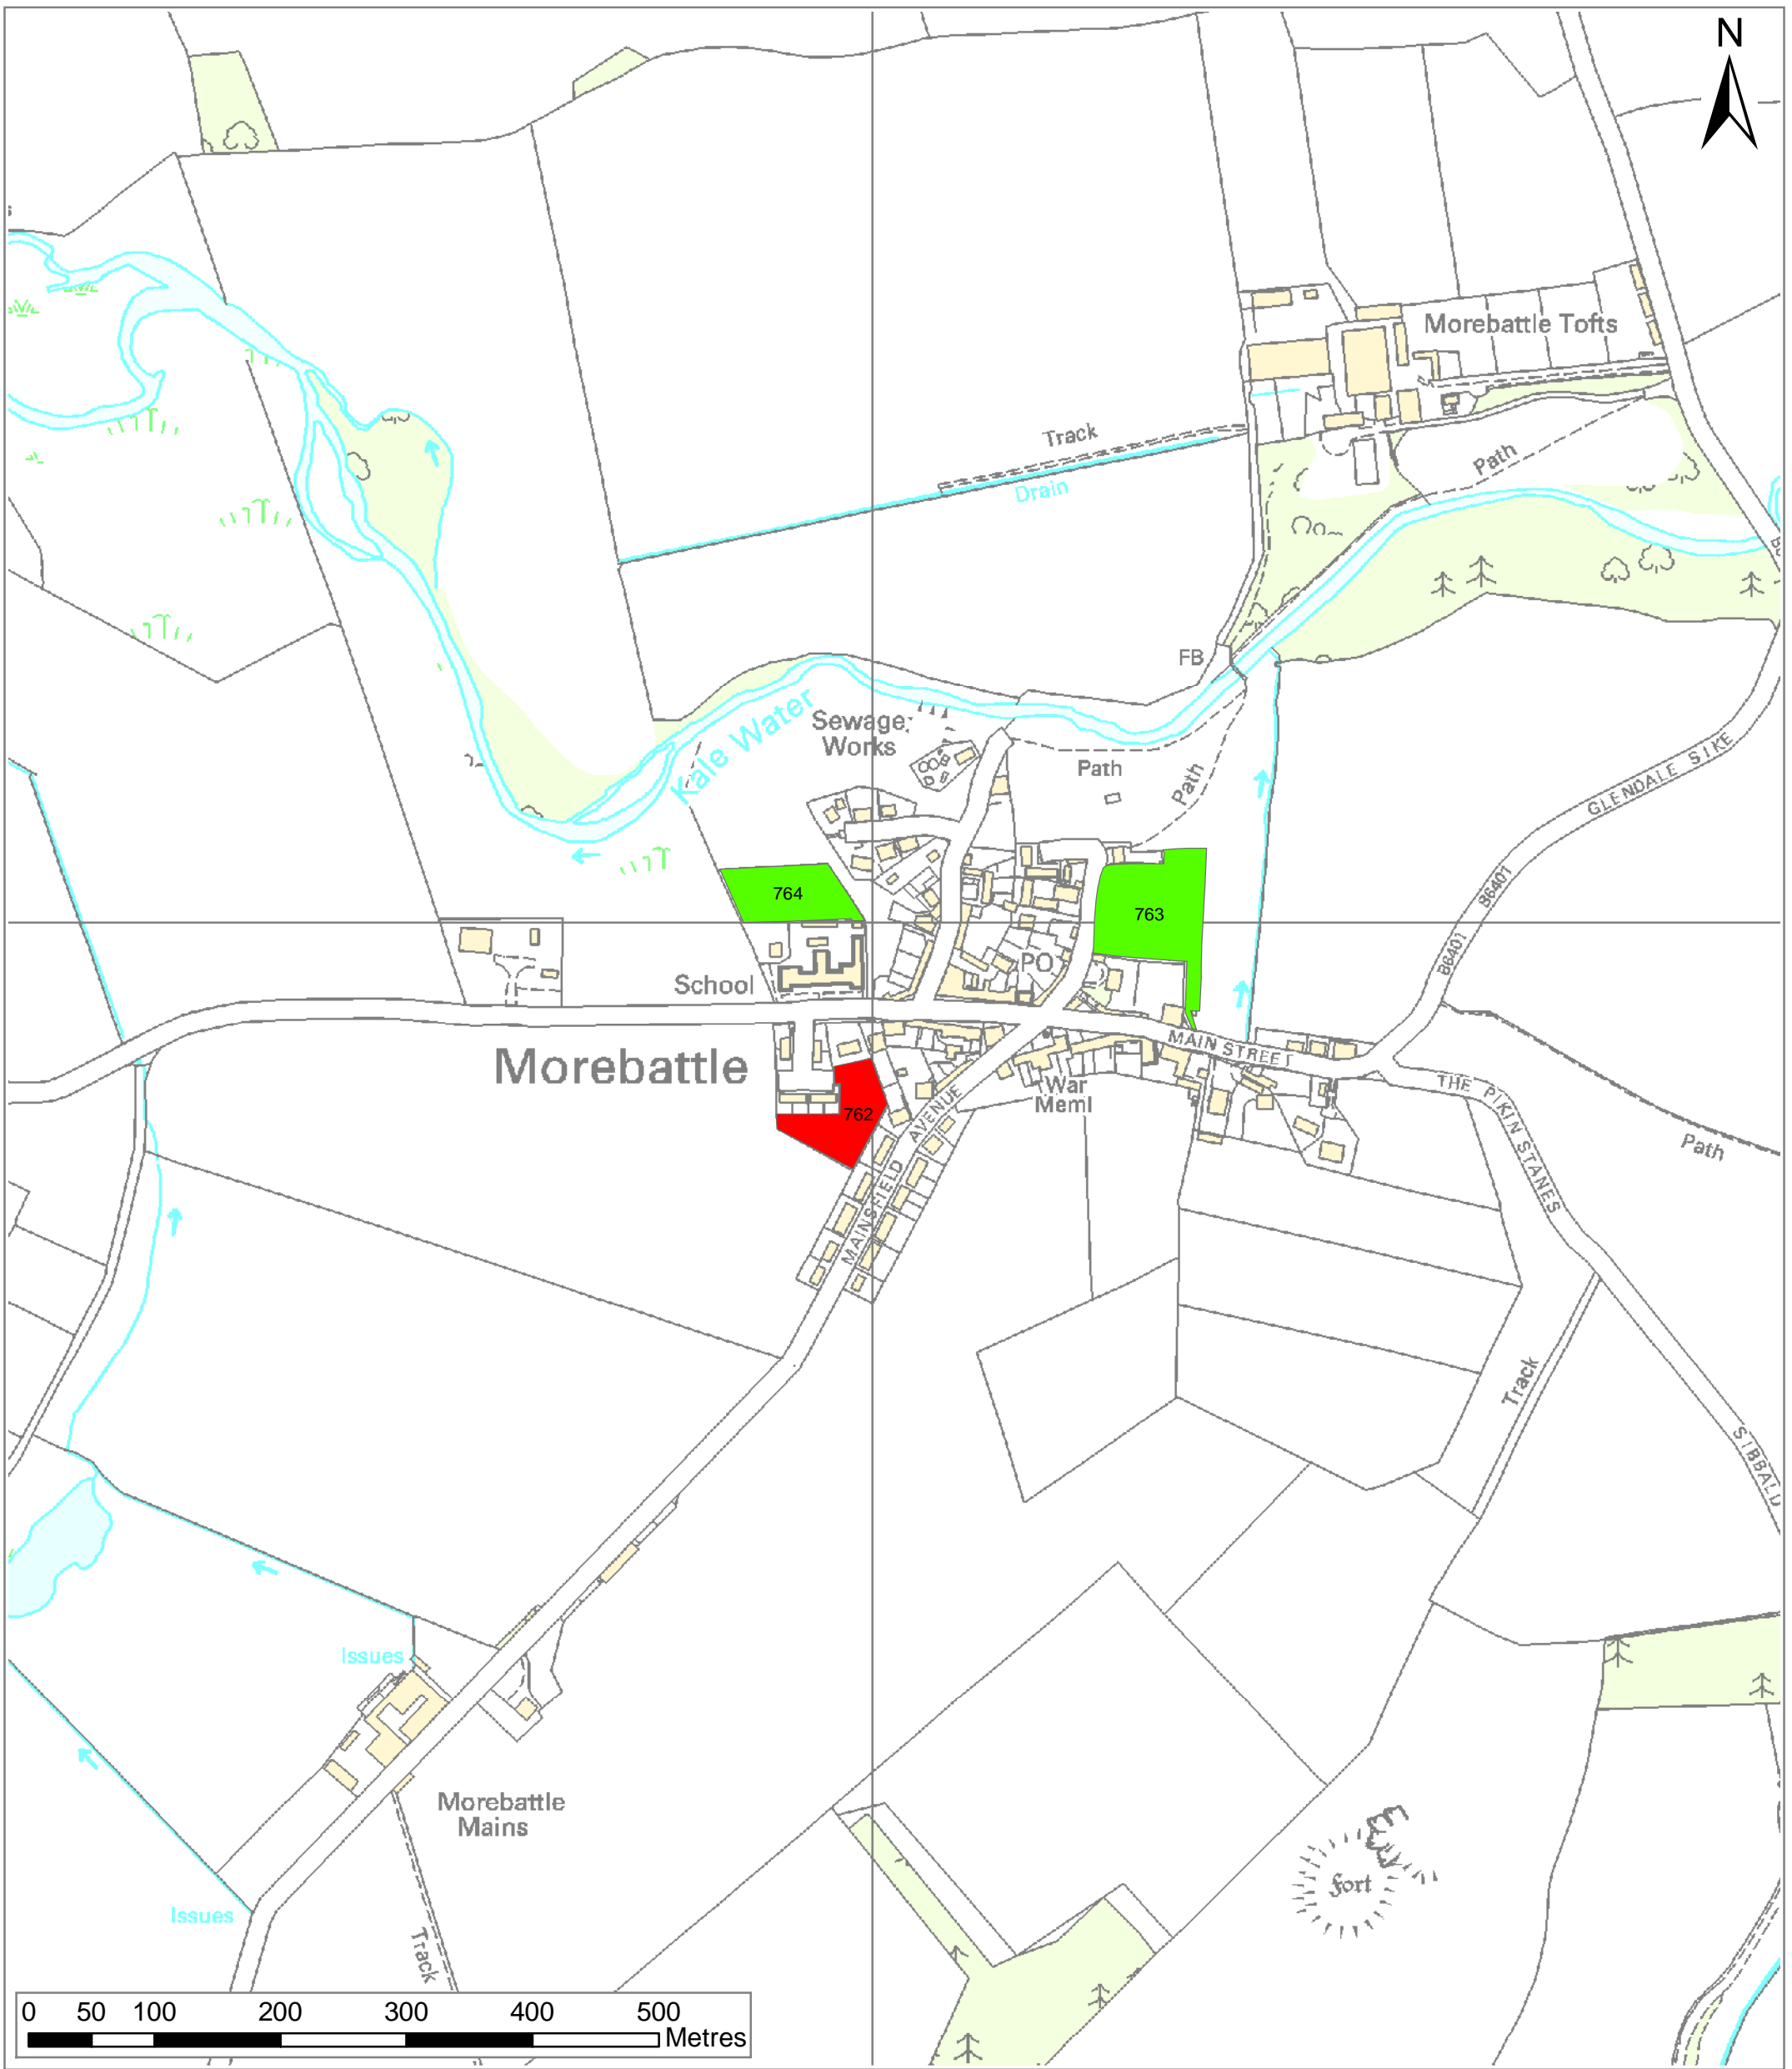

Scottish Borders Open Space Audit Morebattle

- High Quality/High Value
- High Quality/Low Value
- Low Quality/High Value
- Low Quality/Low Value
- Not Scored