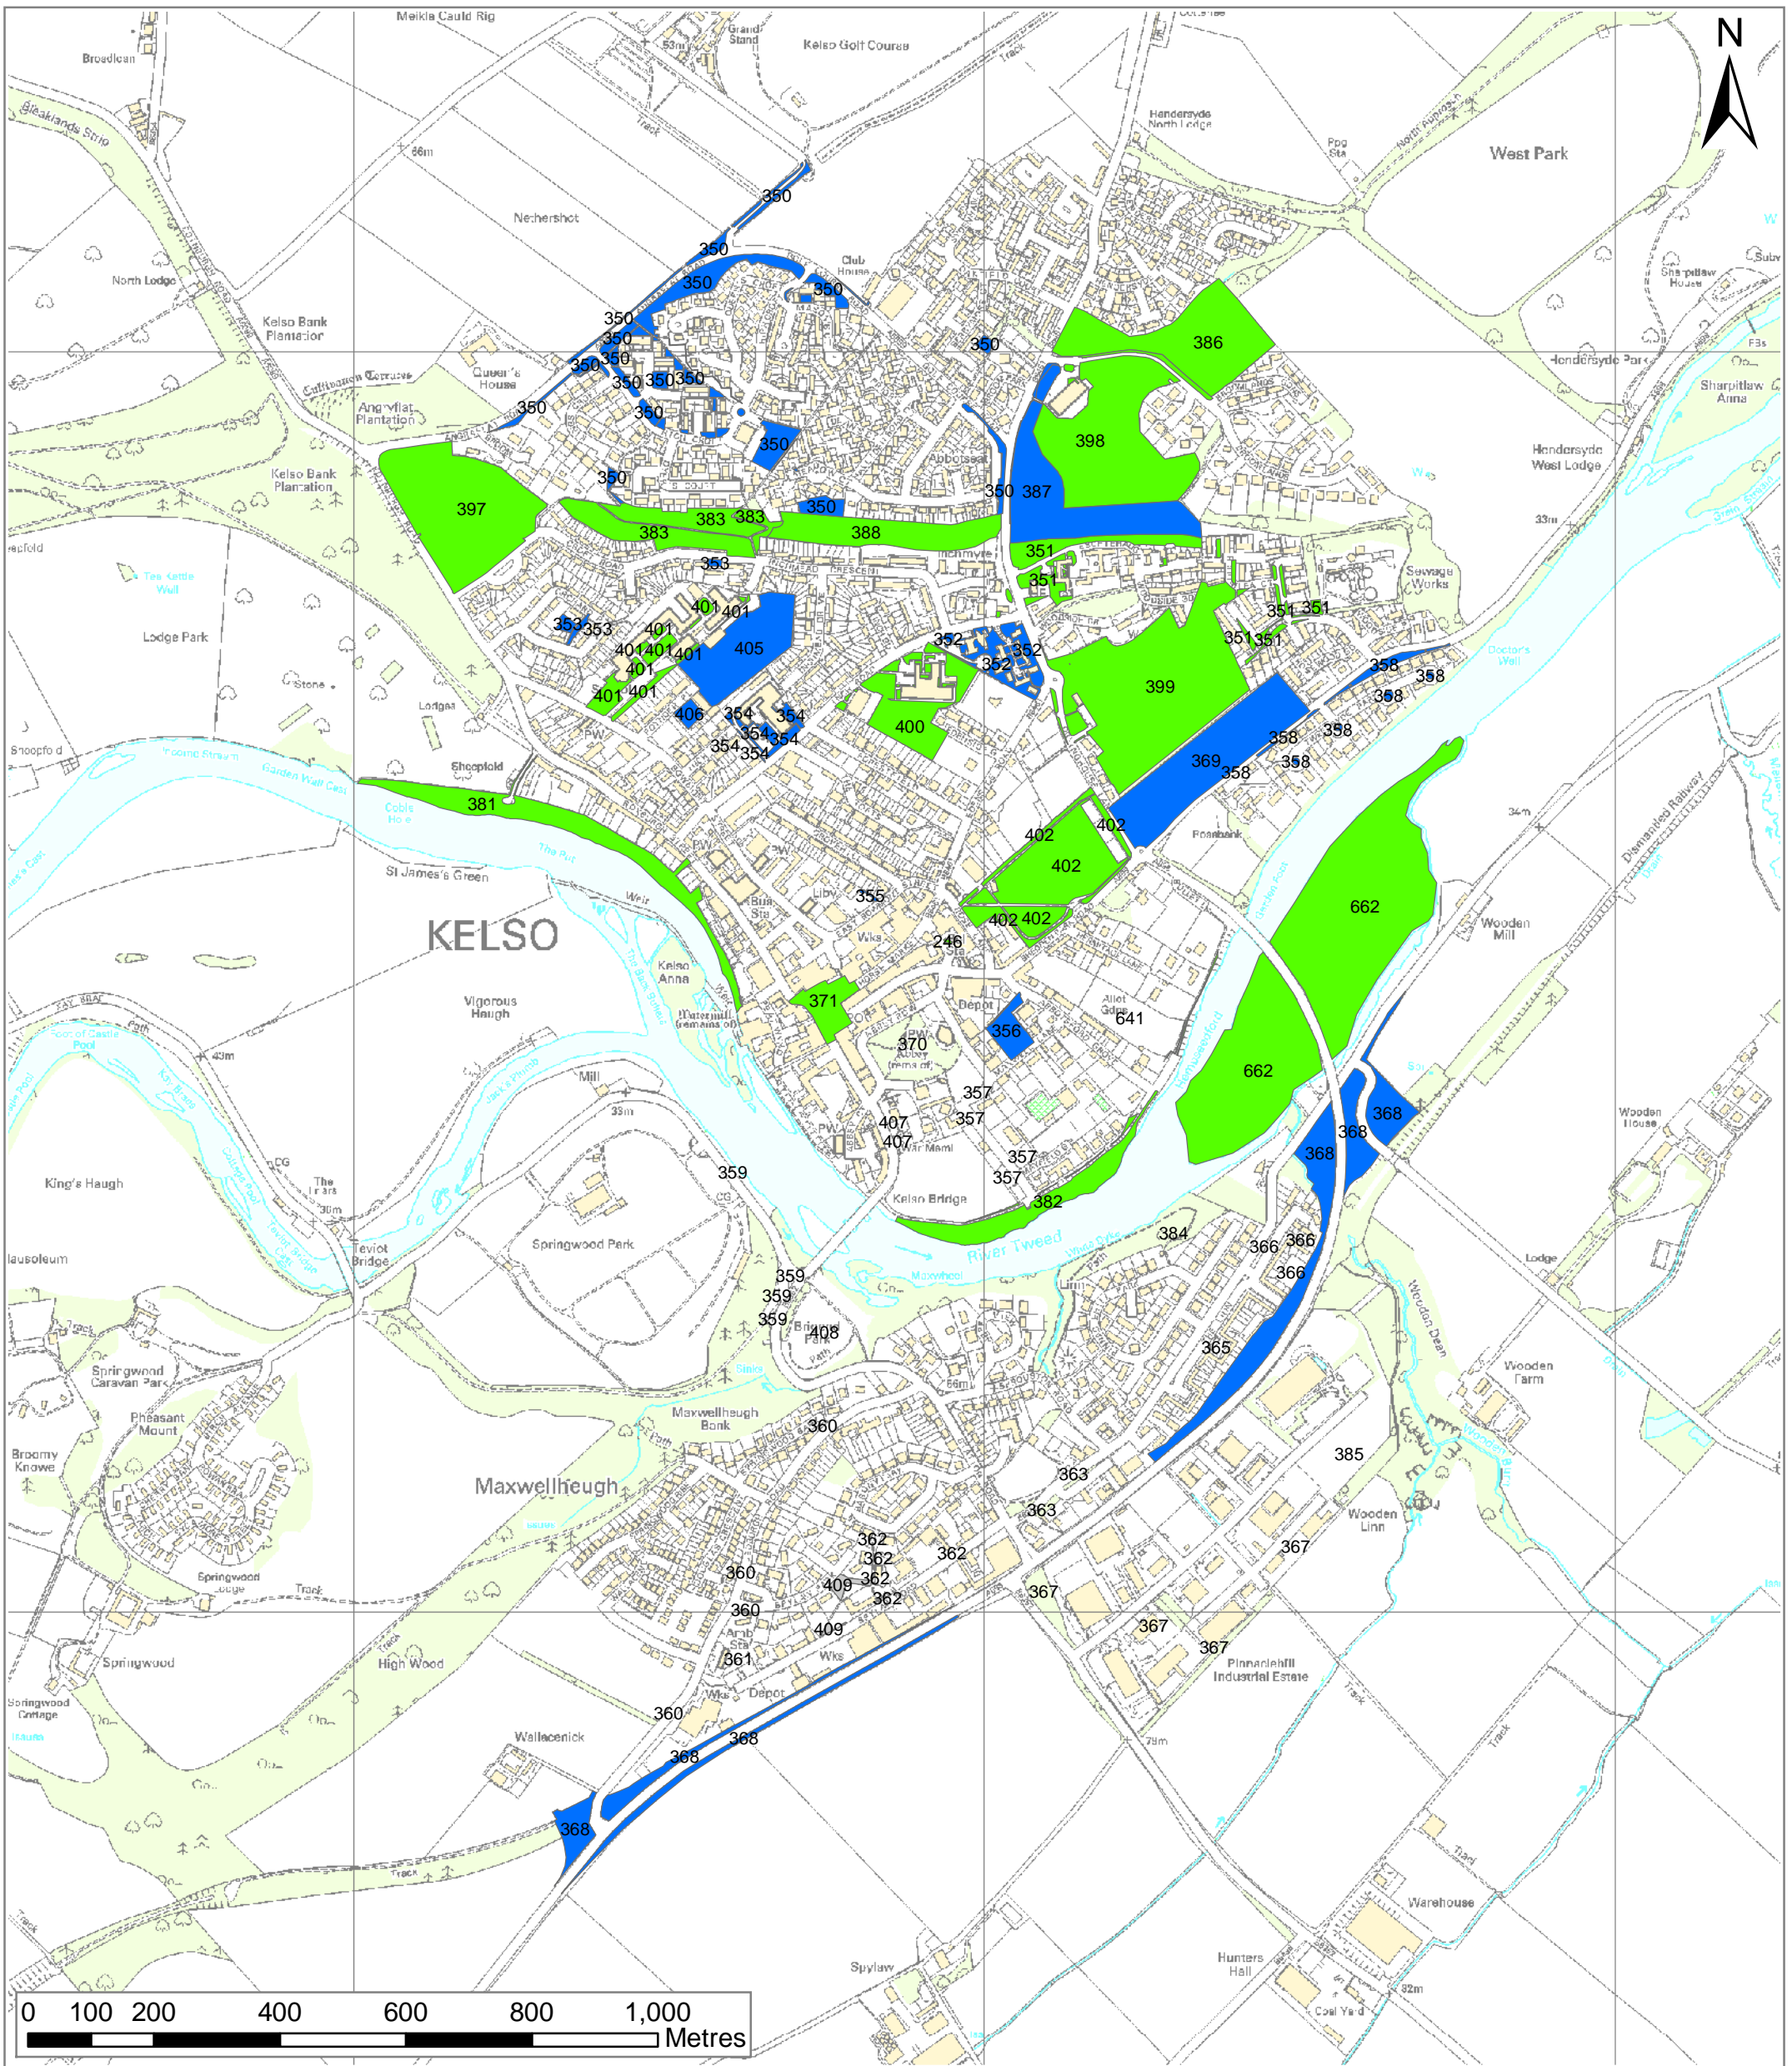

**Appendix G: Quality / Value Maps
(Document 2 of 2)**

Settlements:

Jedburgh
Kelso
Kirk Yetholm
Ladykirk
Lanton
Lauder
Leitholm
Lilliesleaf
Longformacus
Maxton
Melrose
Midlem
Minto
Morebattle
Nether Blainslie
Newcastleton
Newstead
Newtown St Boswells
Nisbet
Oxton
Paxton

Peebles
Preston
Redpath
Reston
Romannobridge
Roxburgh
Selkirk
Skirling
Smailholm
Sprouston
St Abbs
St Boswells
Stitchill
Stow
Swinton
Traquair
Tweedbank
Walkerburn
West Linton
Westruther
Whitsome
Yarrowford

Scottish Borders Open Space Audit Jedburgh

- High Quality/High Value
- High Quality/Low Value
- Low Quality/High Value
- Low Quality/Low Value
- Not Scored

Regional location map

Reproduced by permission of Ordnance Survey on behalf of HMSO.
© Crown copyright and database right 2009.
All rights reserved.
Ordnance Survey Licence number 100023423.