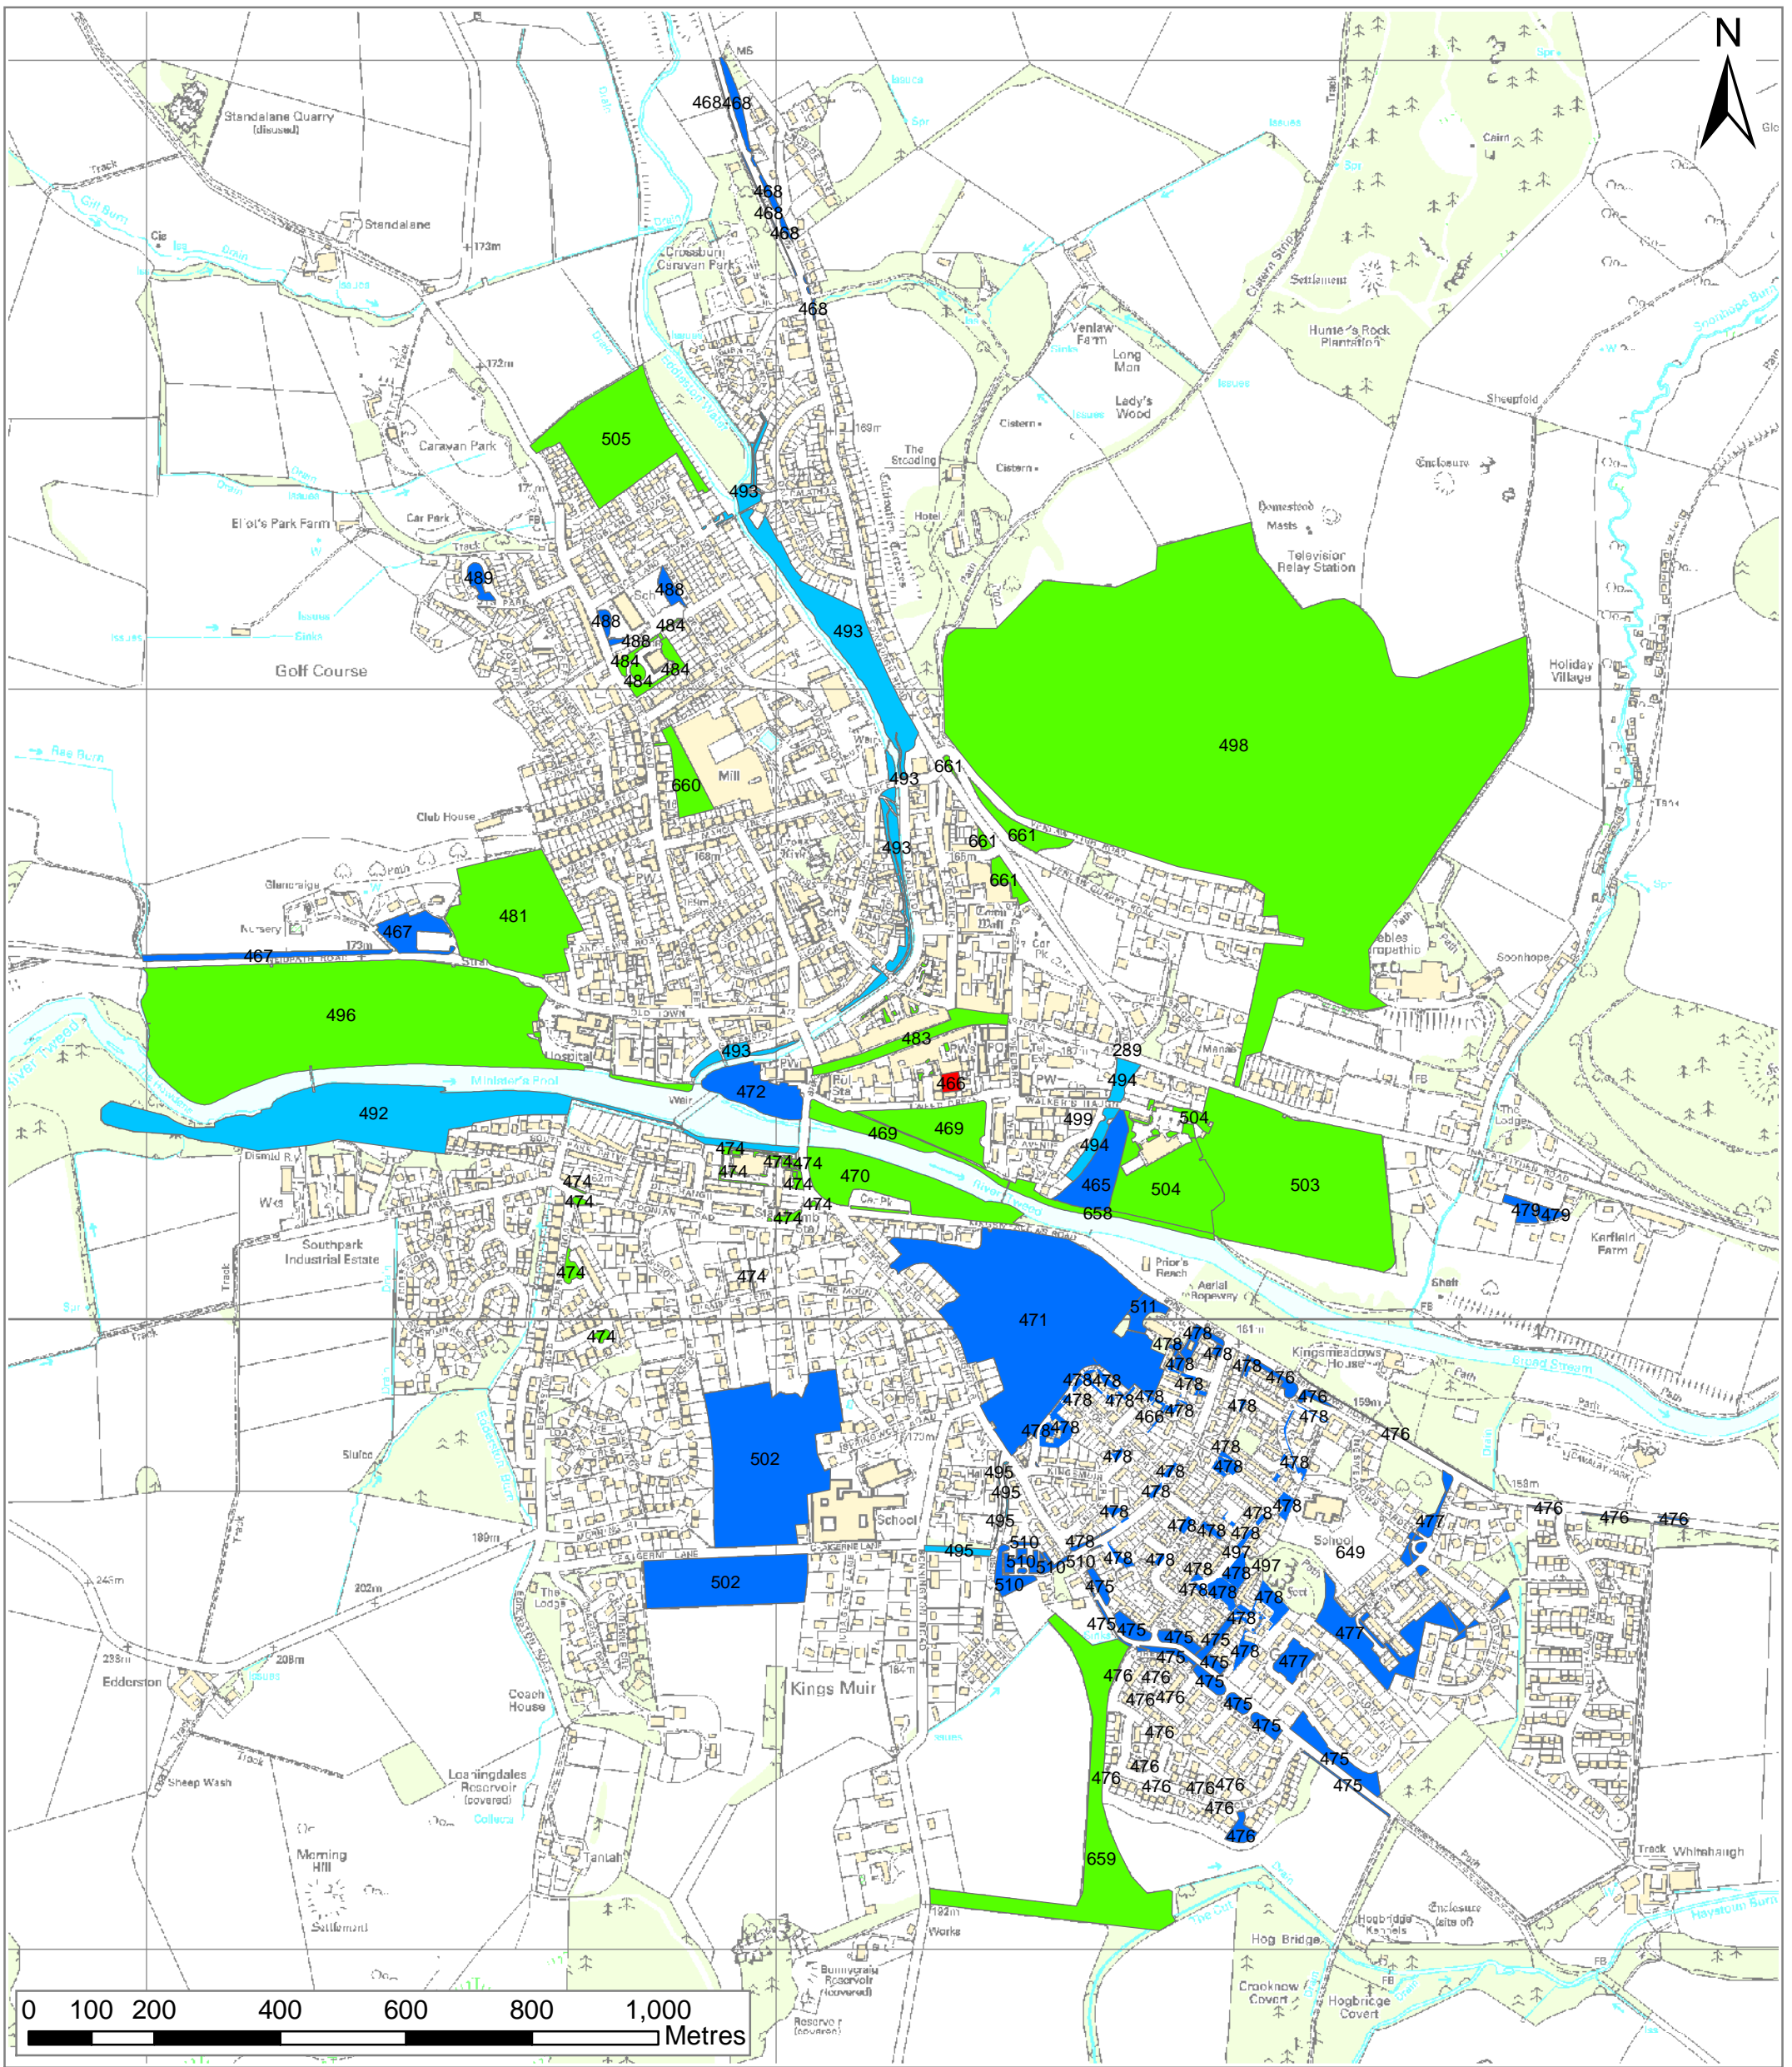

Scottish Borders Open Space Audit Peebles

- High Quality/High Value
- High Quality/Low Value
- Low Quality/High Value
- Low Quality/Low Value
- Not Scored