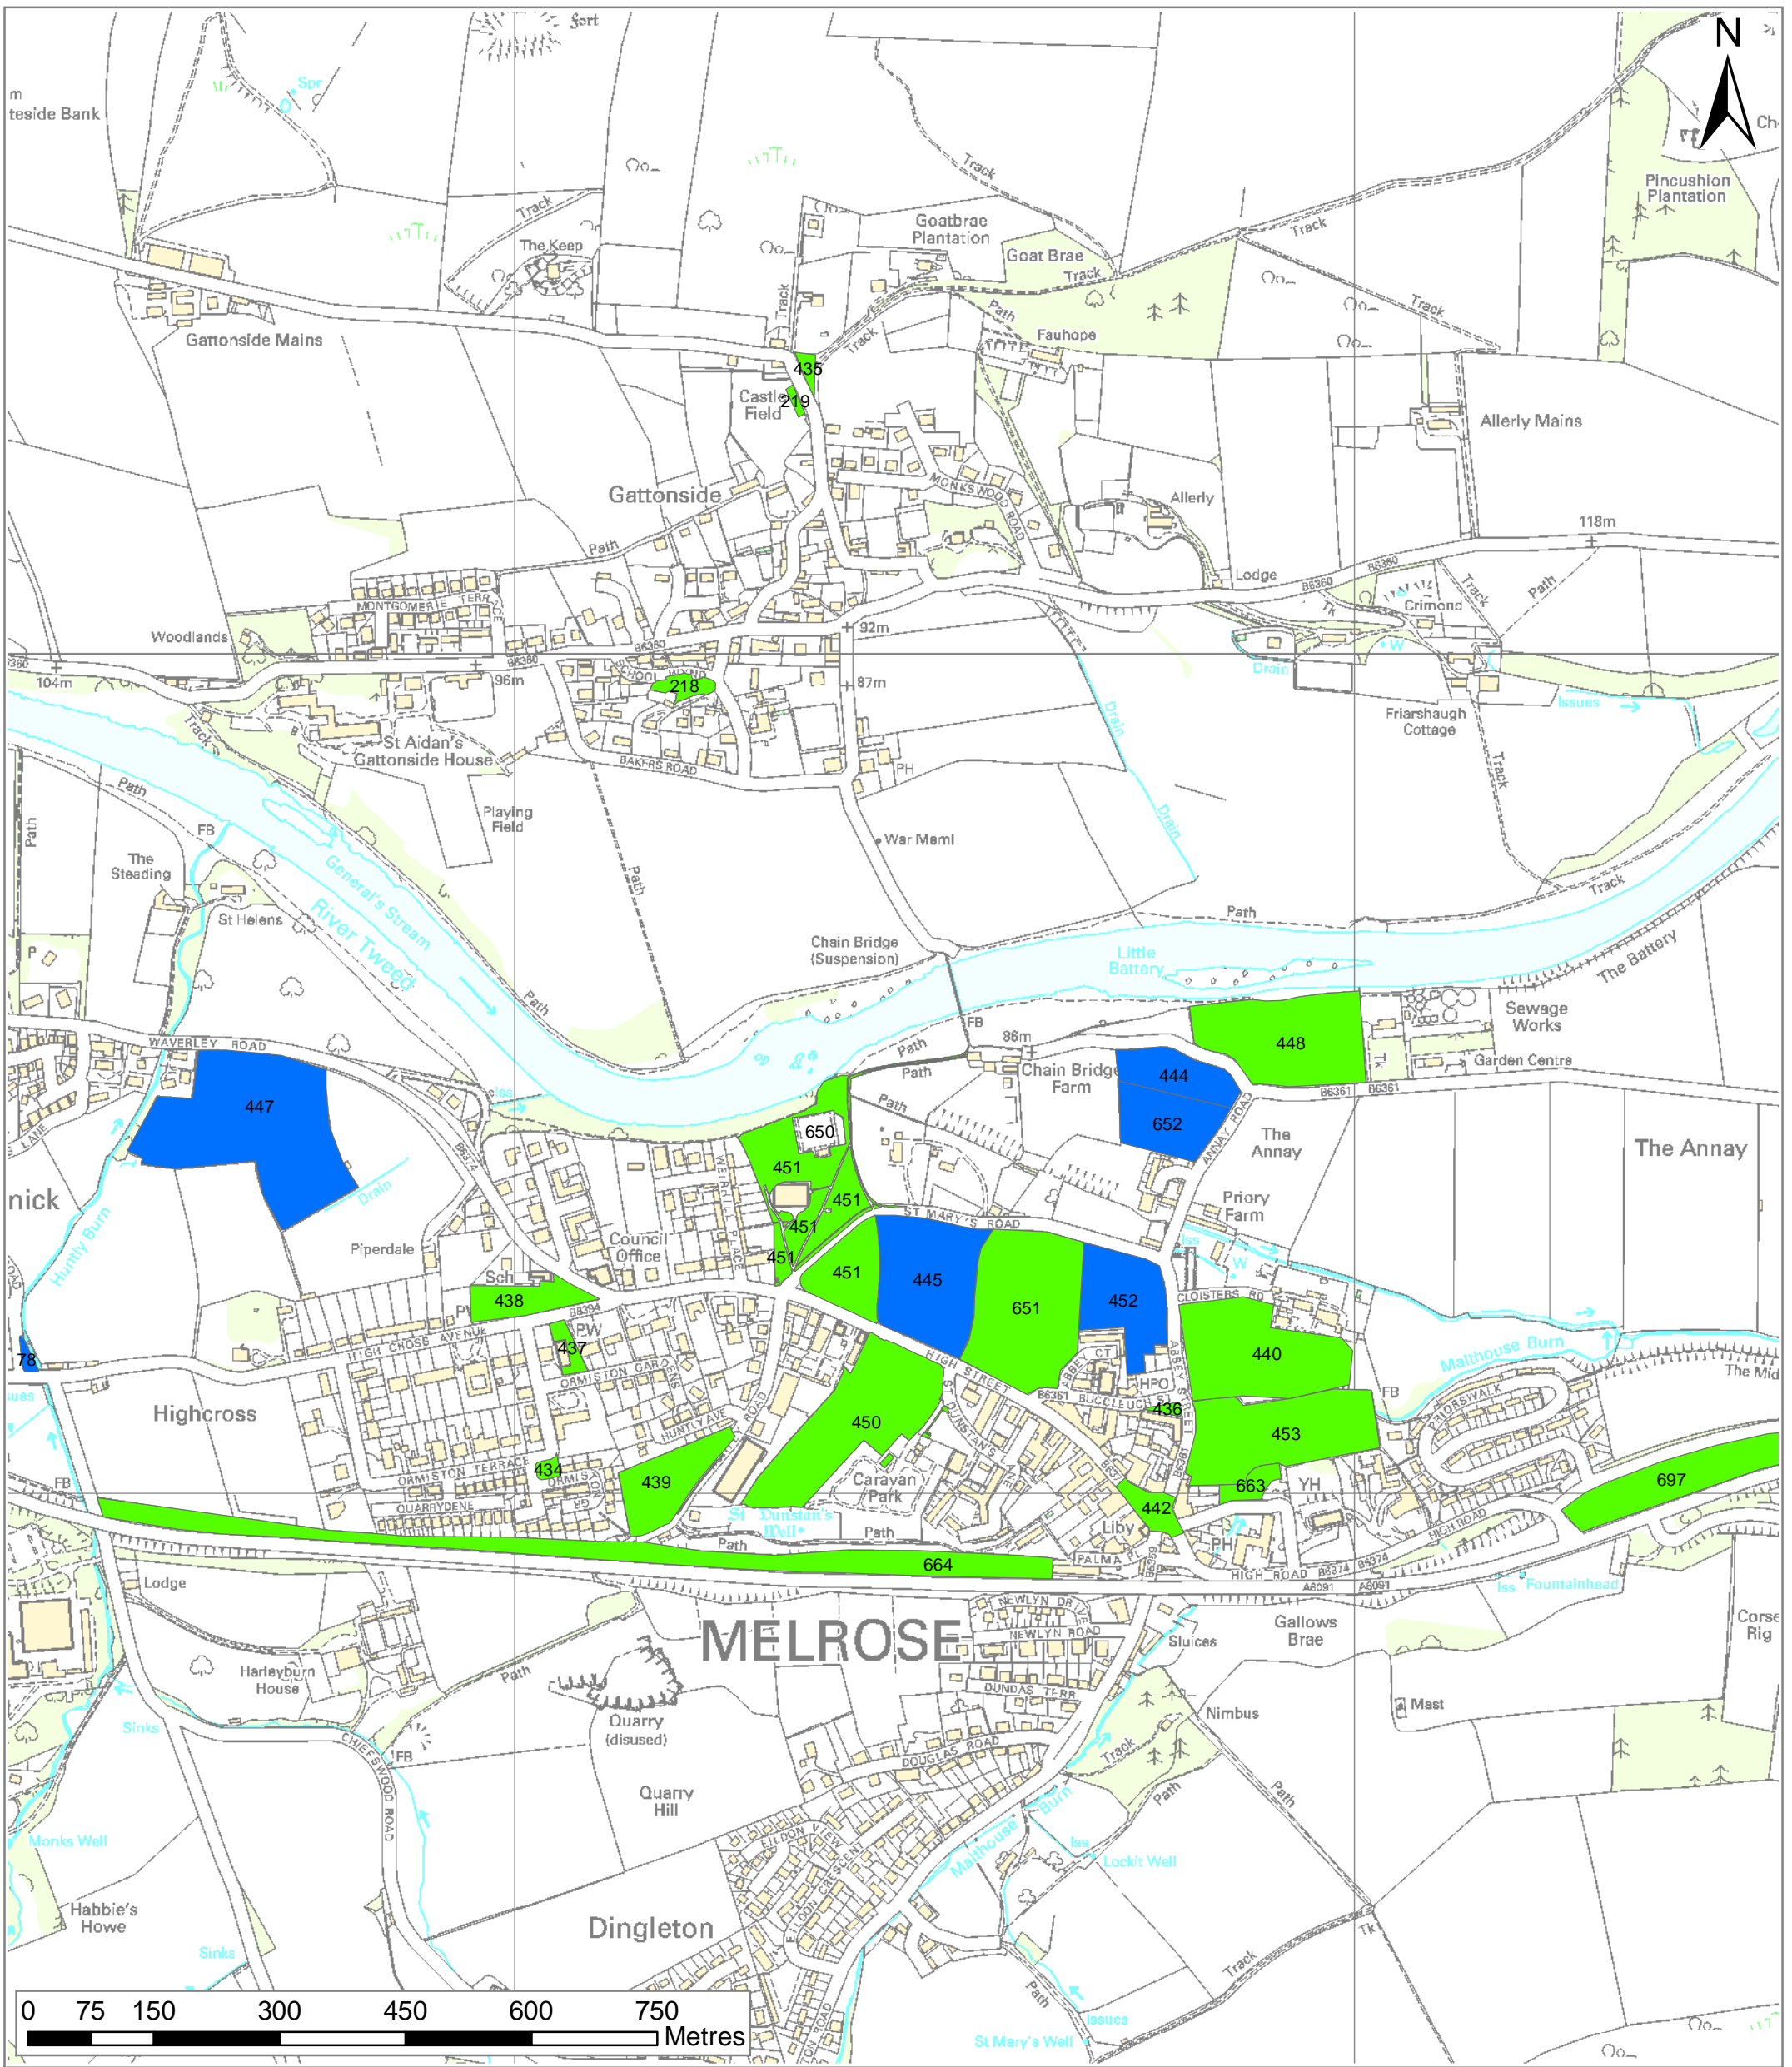

Scottish Borders
Open Space Audit
Melrose

- High Quality/High Value
- High Quality/Low Value
- Low Quality/High Value
- Low Quality/Low Value
- Not Scored