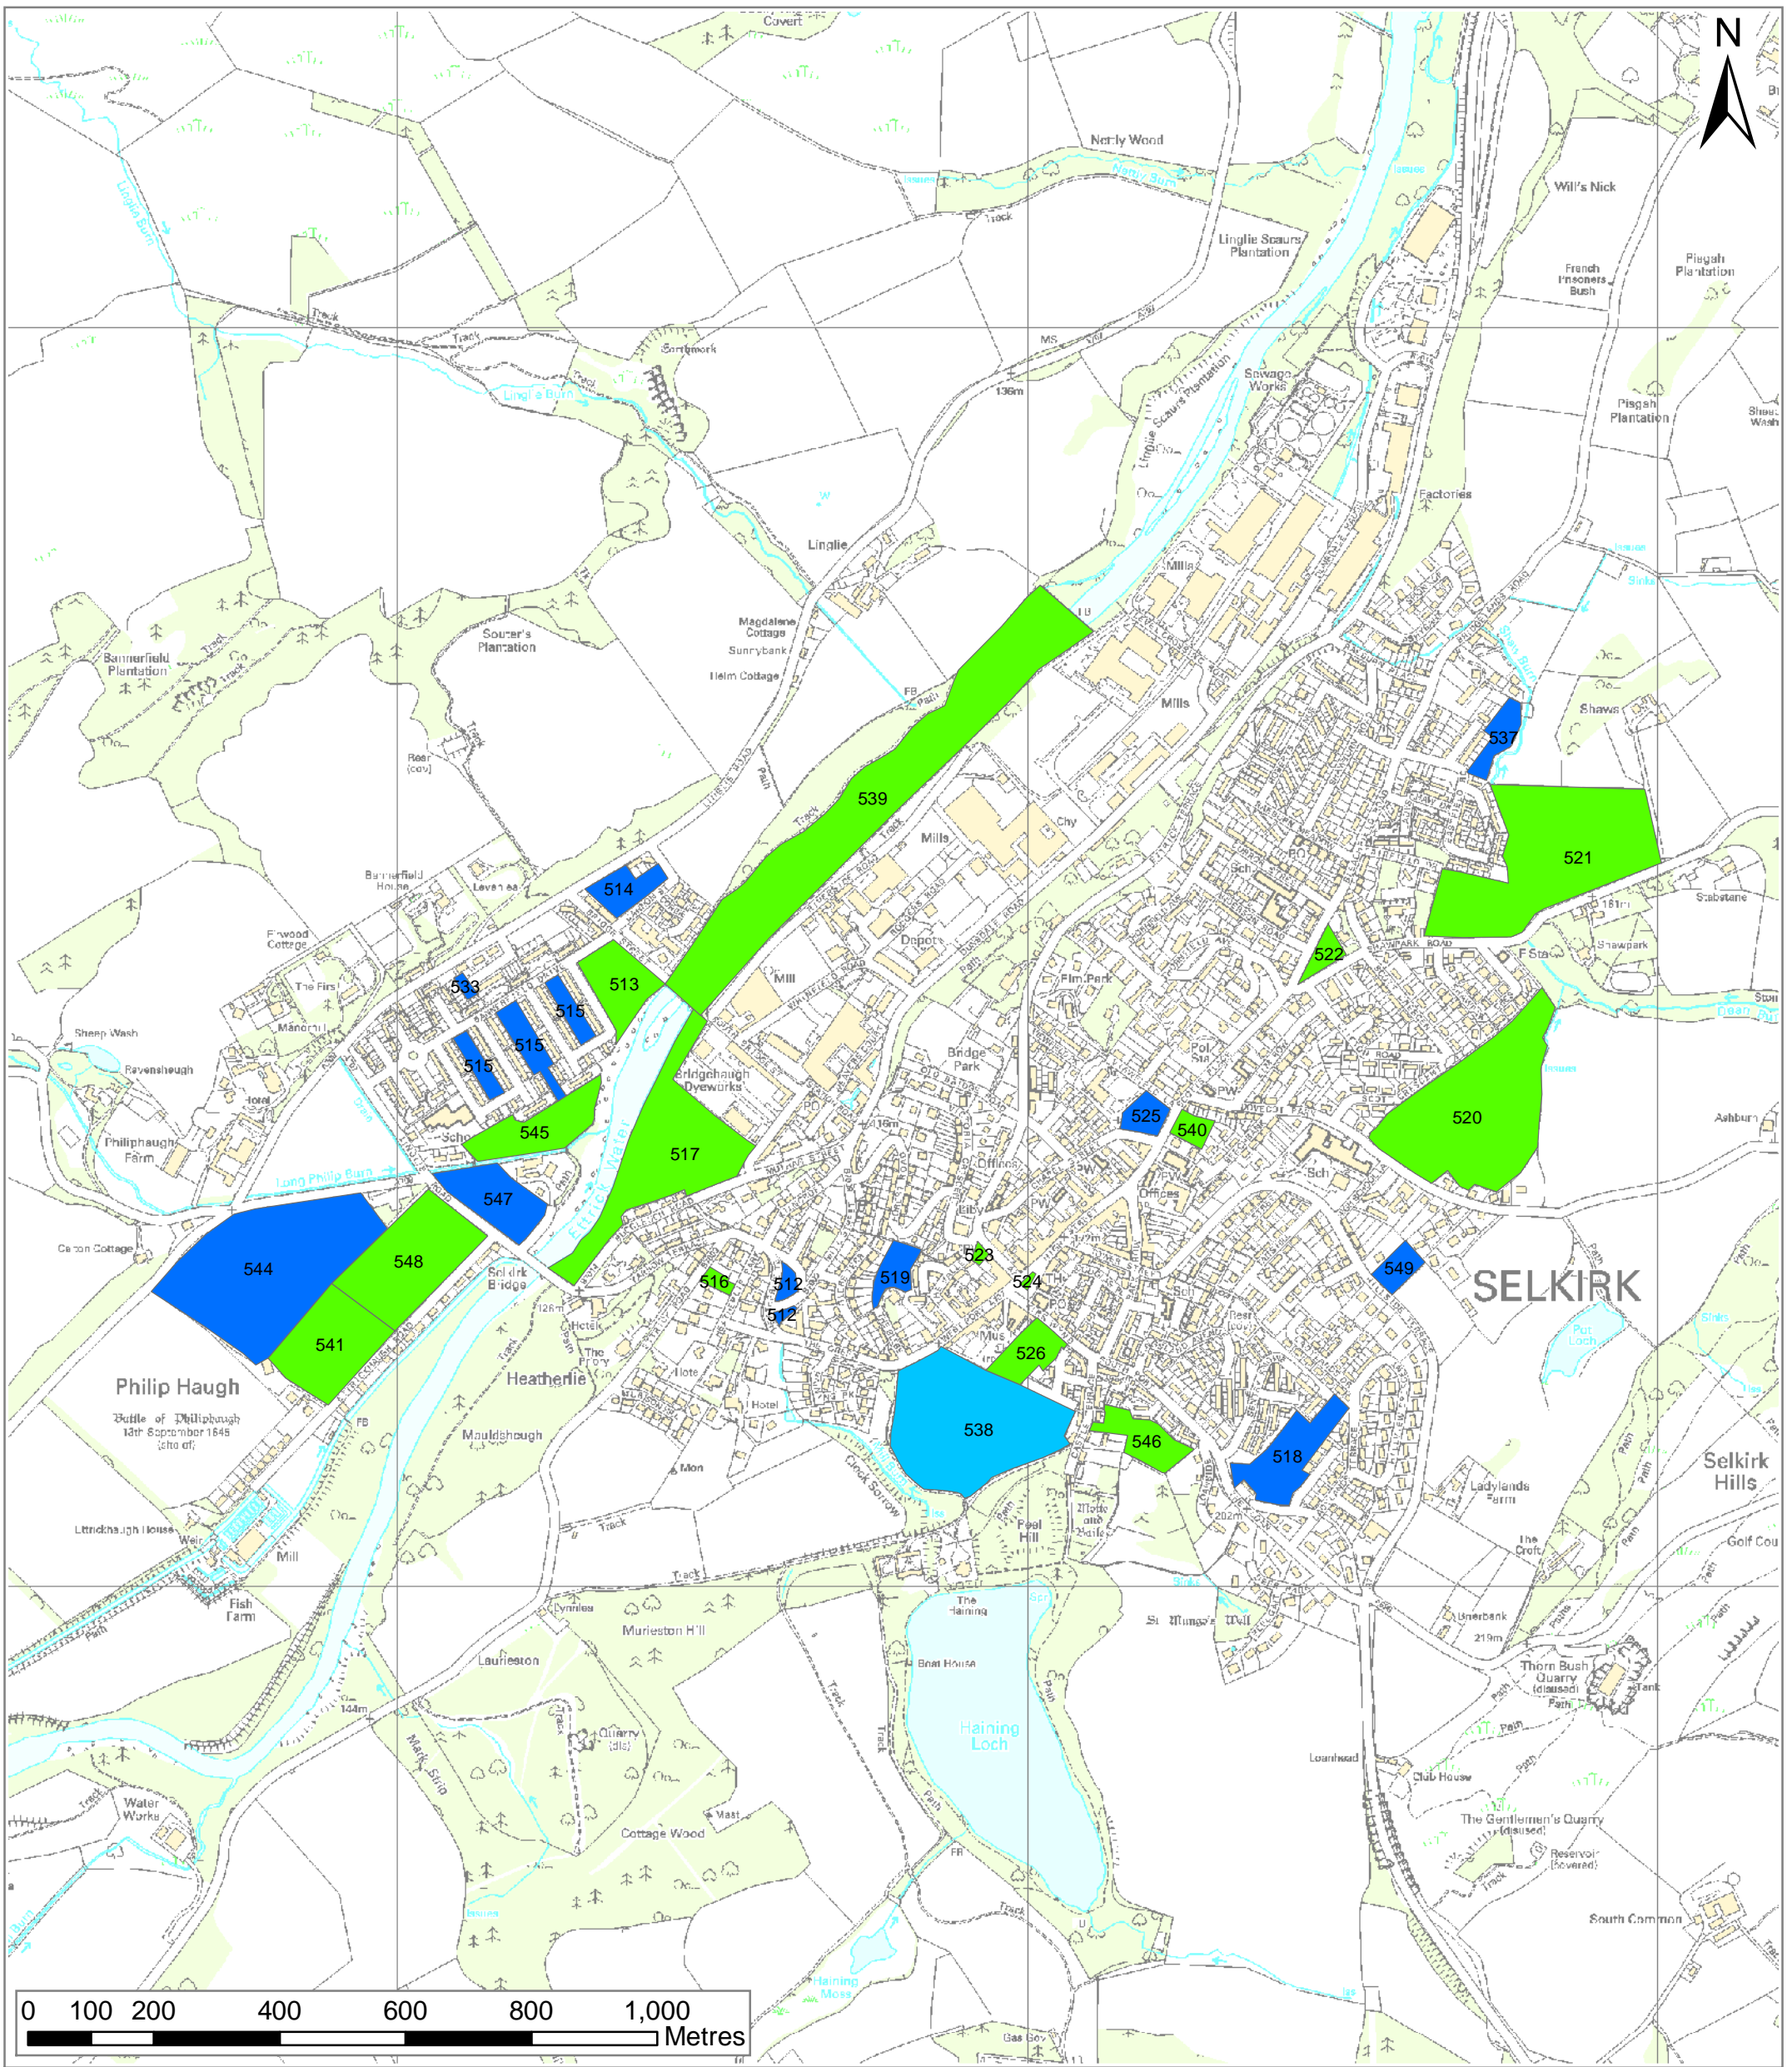

Scottish Borders Open Space Audit Selkirk

- High Quality/High Value
- High Quality/Low Value
- Low Quality/High Value
- Low Quality/Low Value
- Not Scored