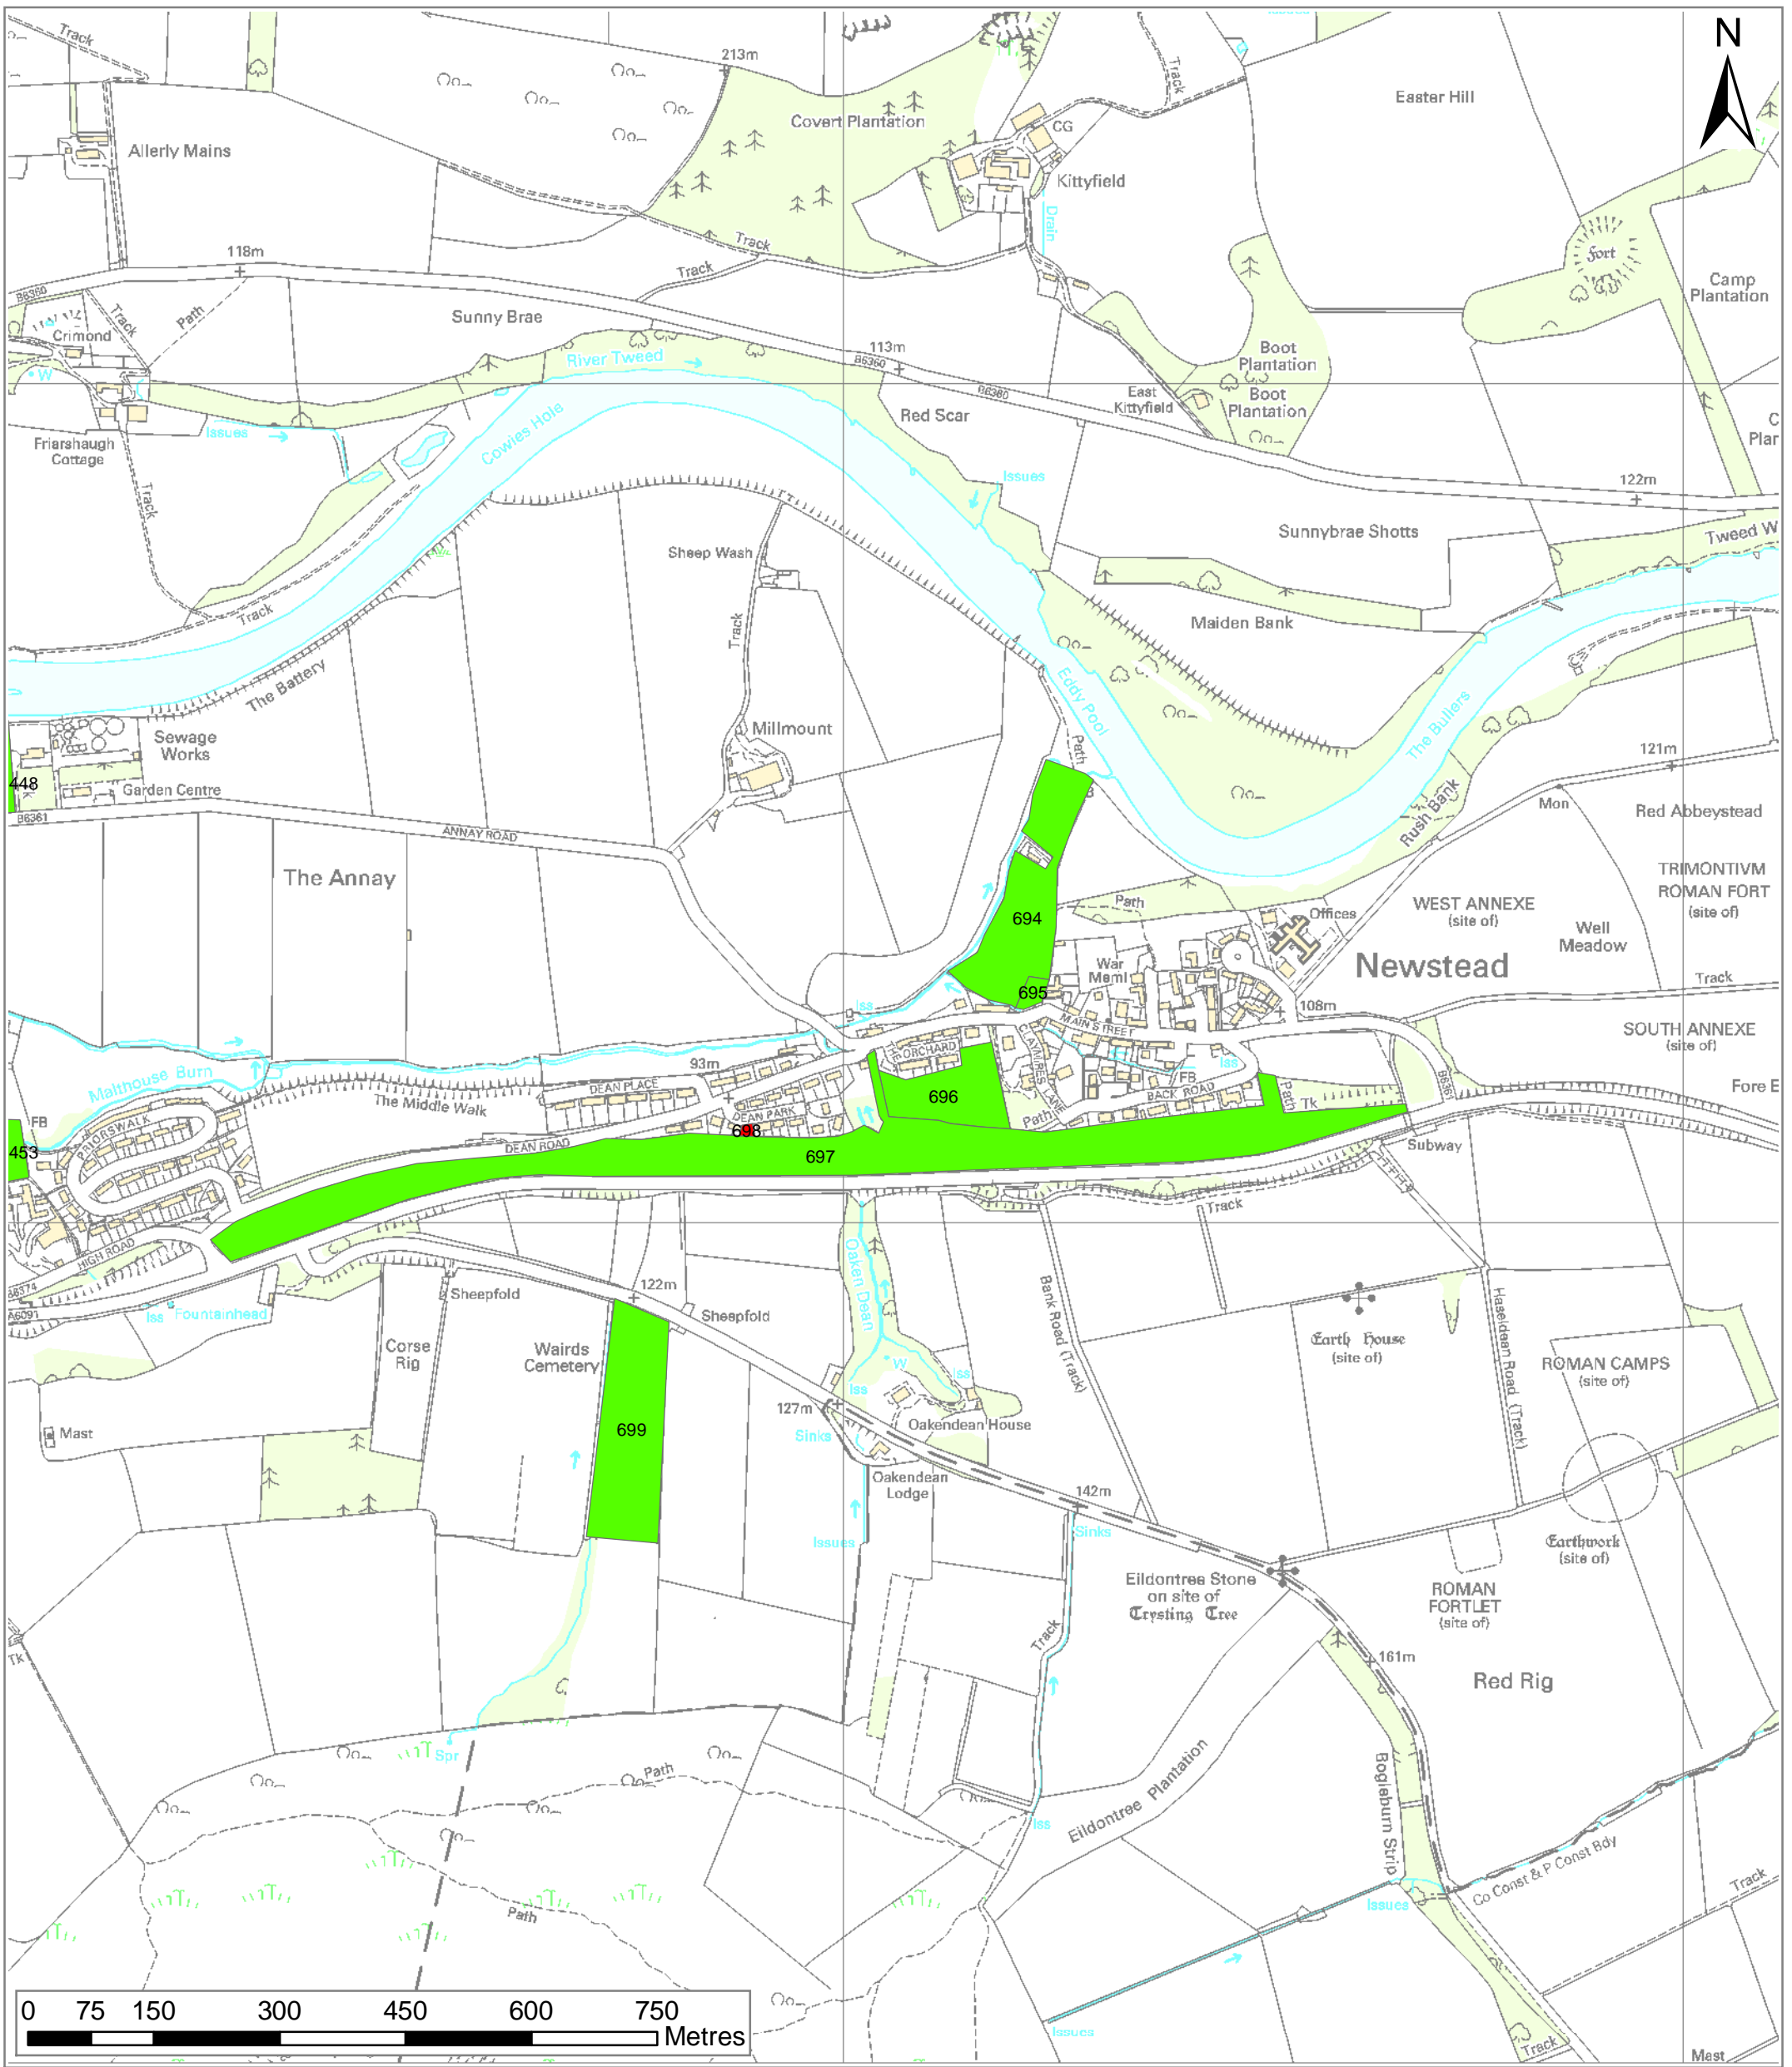

Scottish Borders Open Space Audit Newcastleton

- High Quality/High Value
- High Quality/Low Value
- Low Quality/High Value
- Low Quality/Low Value
- Not Scored

Regional location map

Reproduced by permission of Ordnance Survey on behalf of HMSO.
 © Crown copyright and database right 2009.
 All rights reserved.
 Ordnance Survey Licence number 100023423.