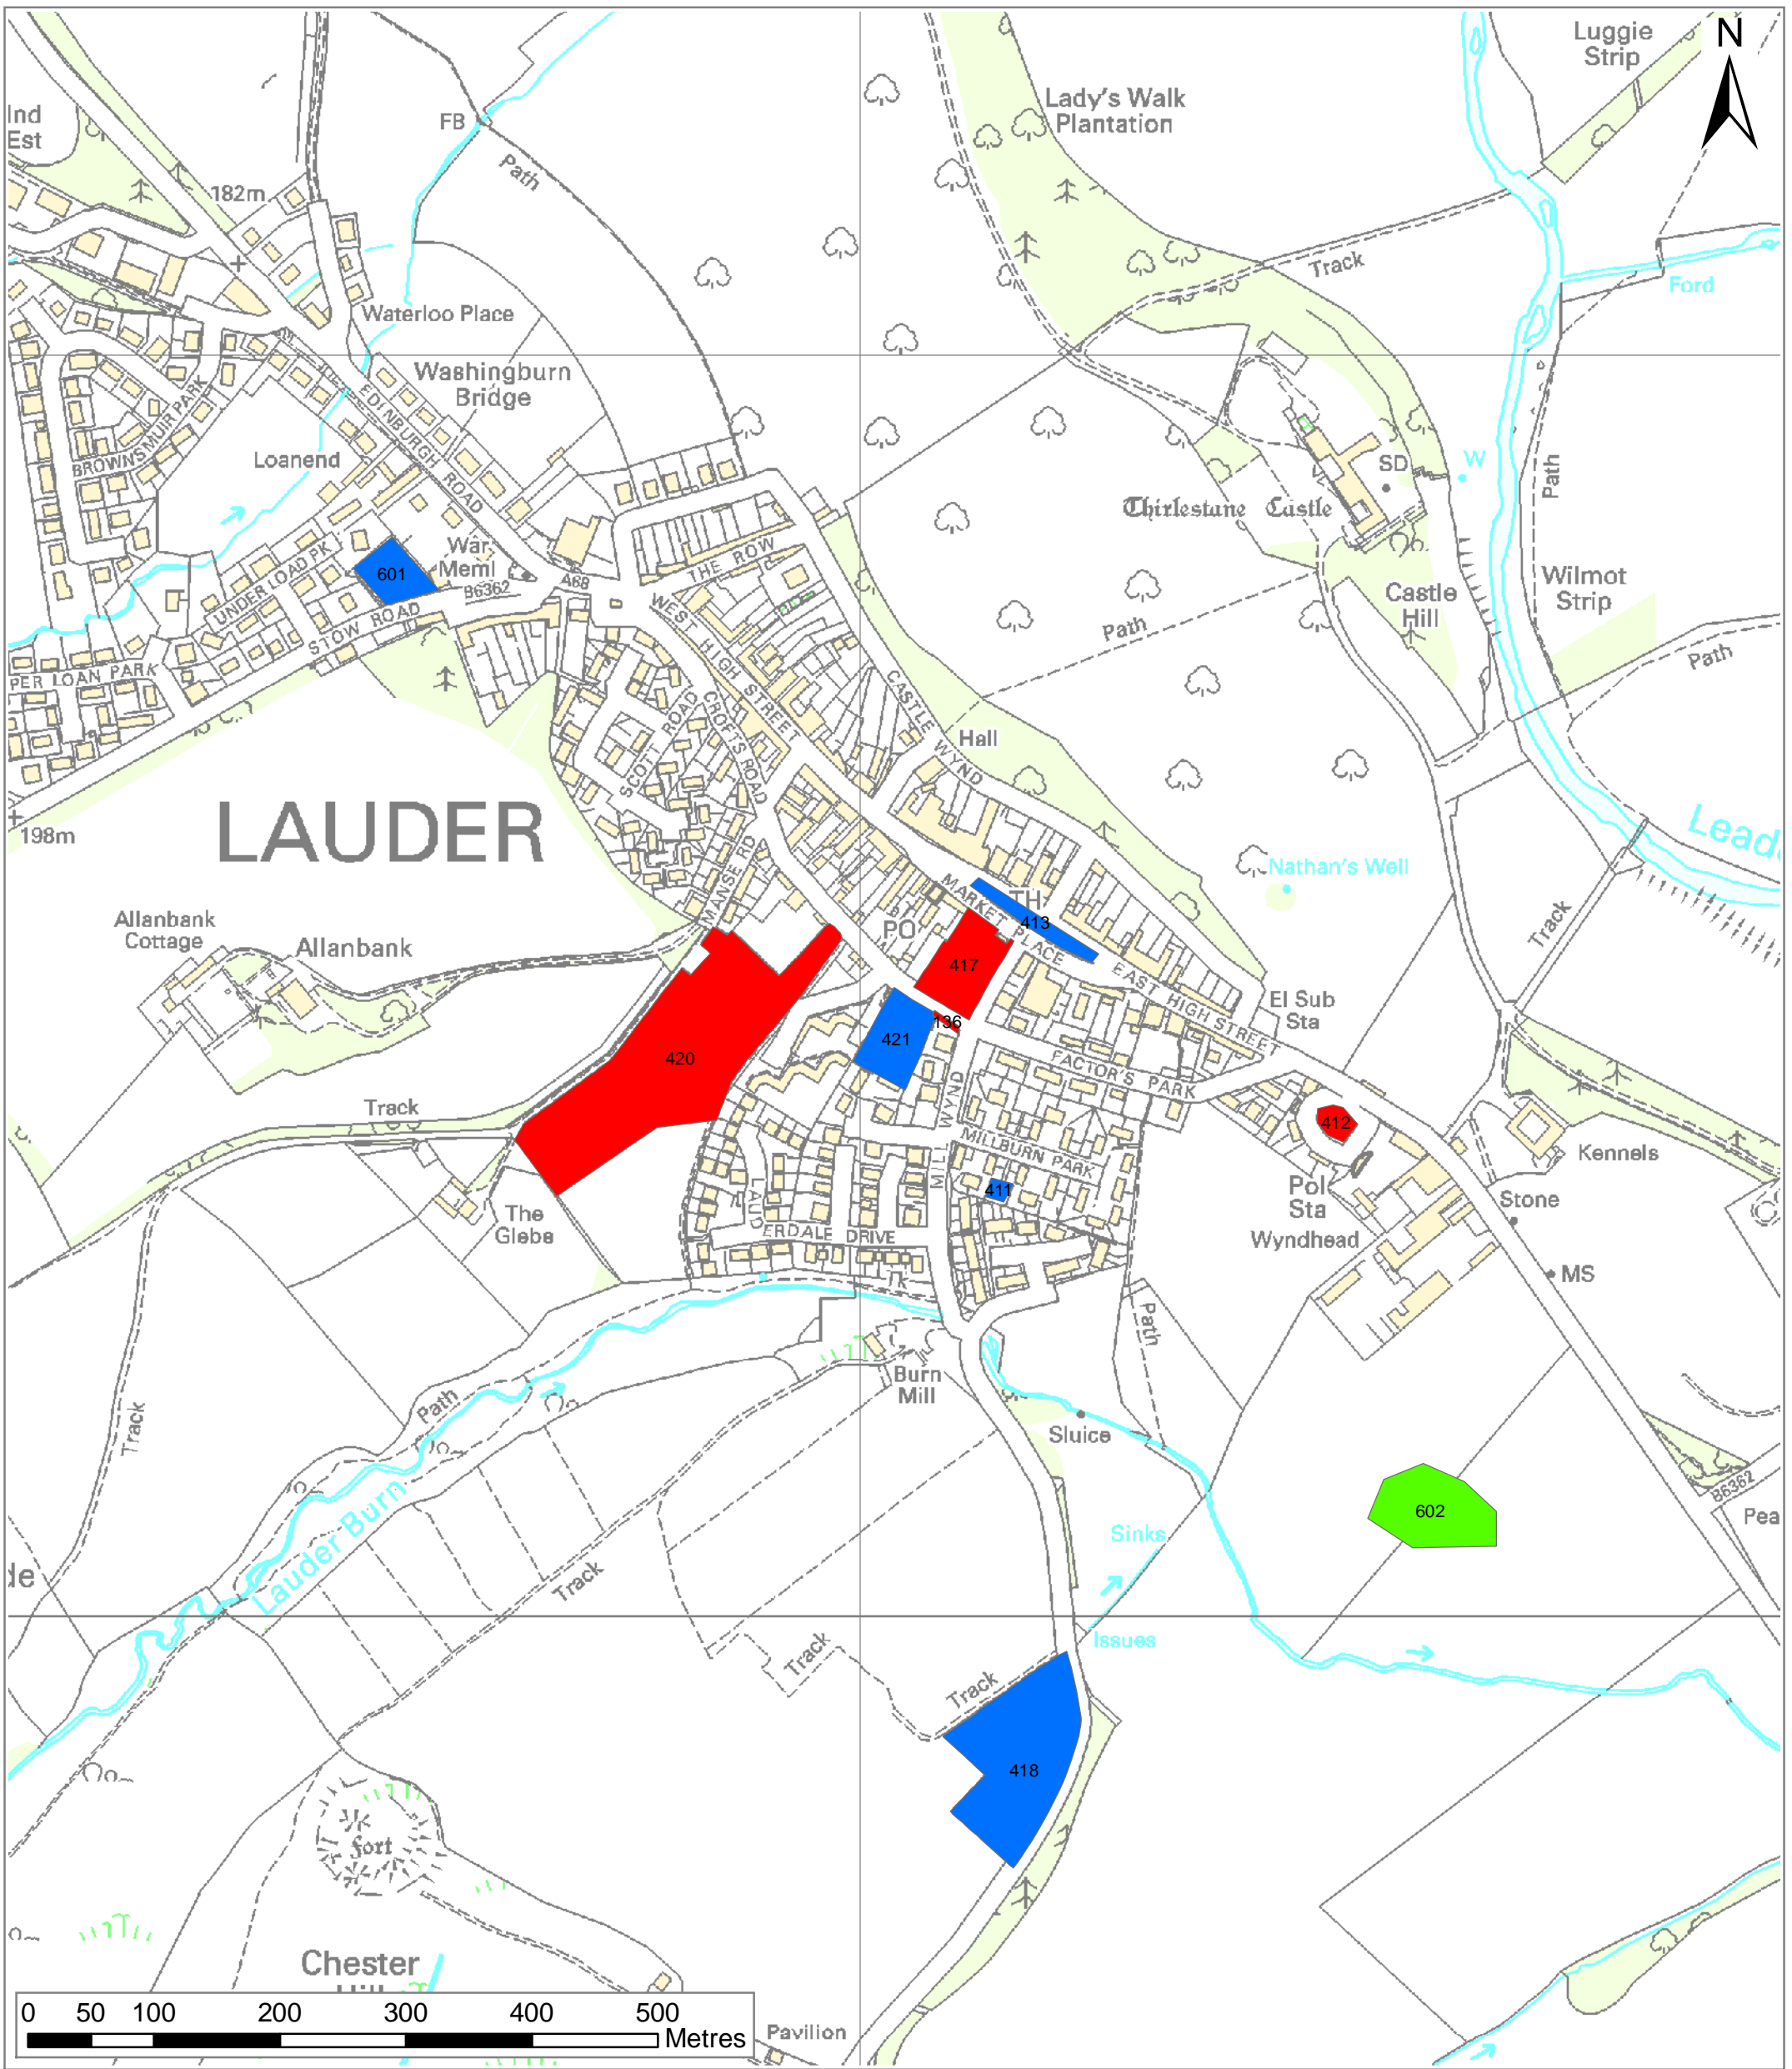

Scottish Borders
Open Space Audit
Ladykirk

- High Quality/High Value
- High Quality/Low Value
- Low Quality/High Value
- Low Quality/Low Value
- Not Scored

Regional location map

Reproduced by permission of Ordnance Survey on behalf of HMSO.
© Crown copyright and database right 2009.
All rights reserved.
Ordnance Survey Licence number 100023423.

Scottish Borders Open Space Audit Lanton

- High Quality/High Value
- High Quality/Low Value
- Low Quality/High Value
- Low Quality/Low Value
- Not Scored

Regional location map

Reproduced by permission of Ordnance Survey on behalf of HMSO.
 © Crown copyright and database right 2009.
 All rights reserved.
 Ordnance Survey Licence number 100023423.