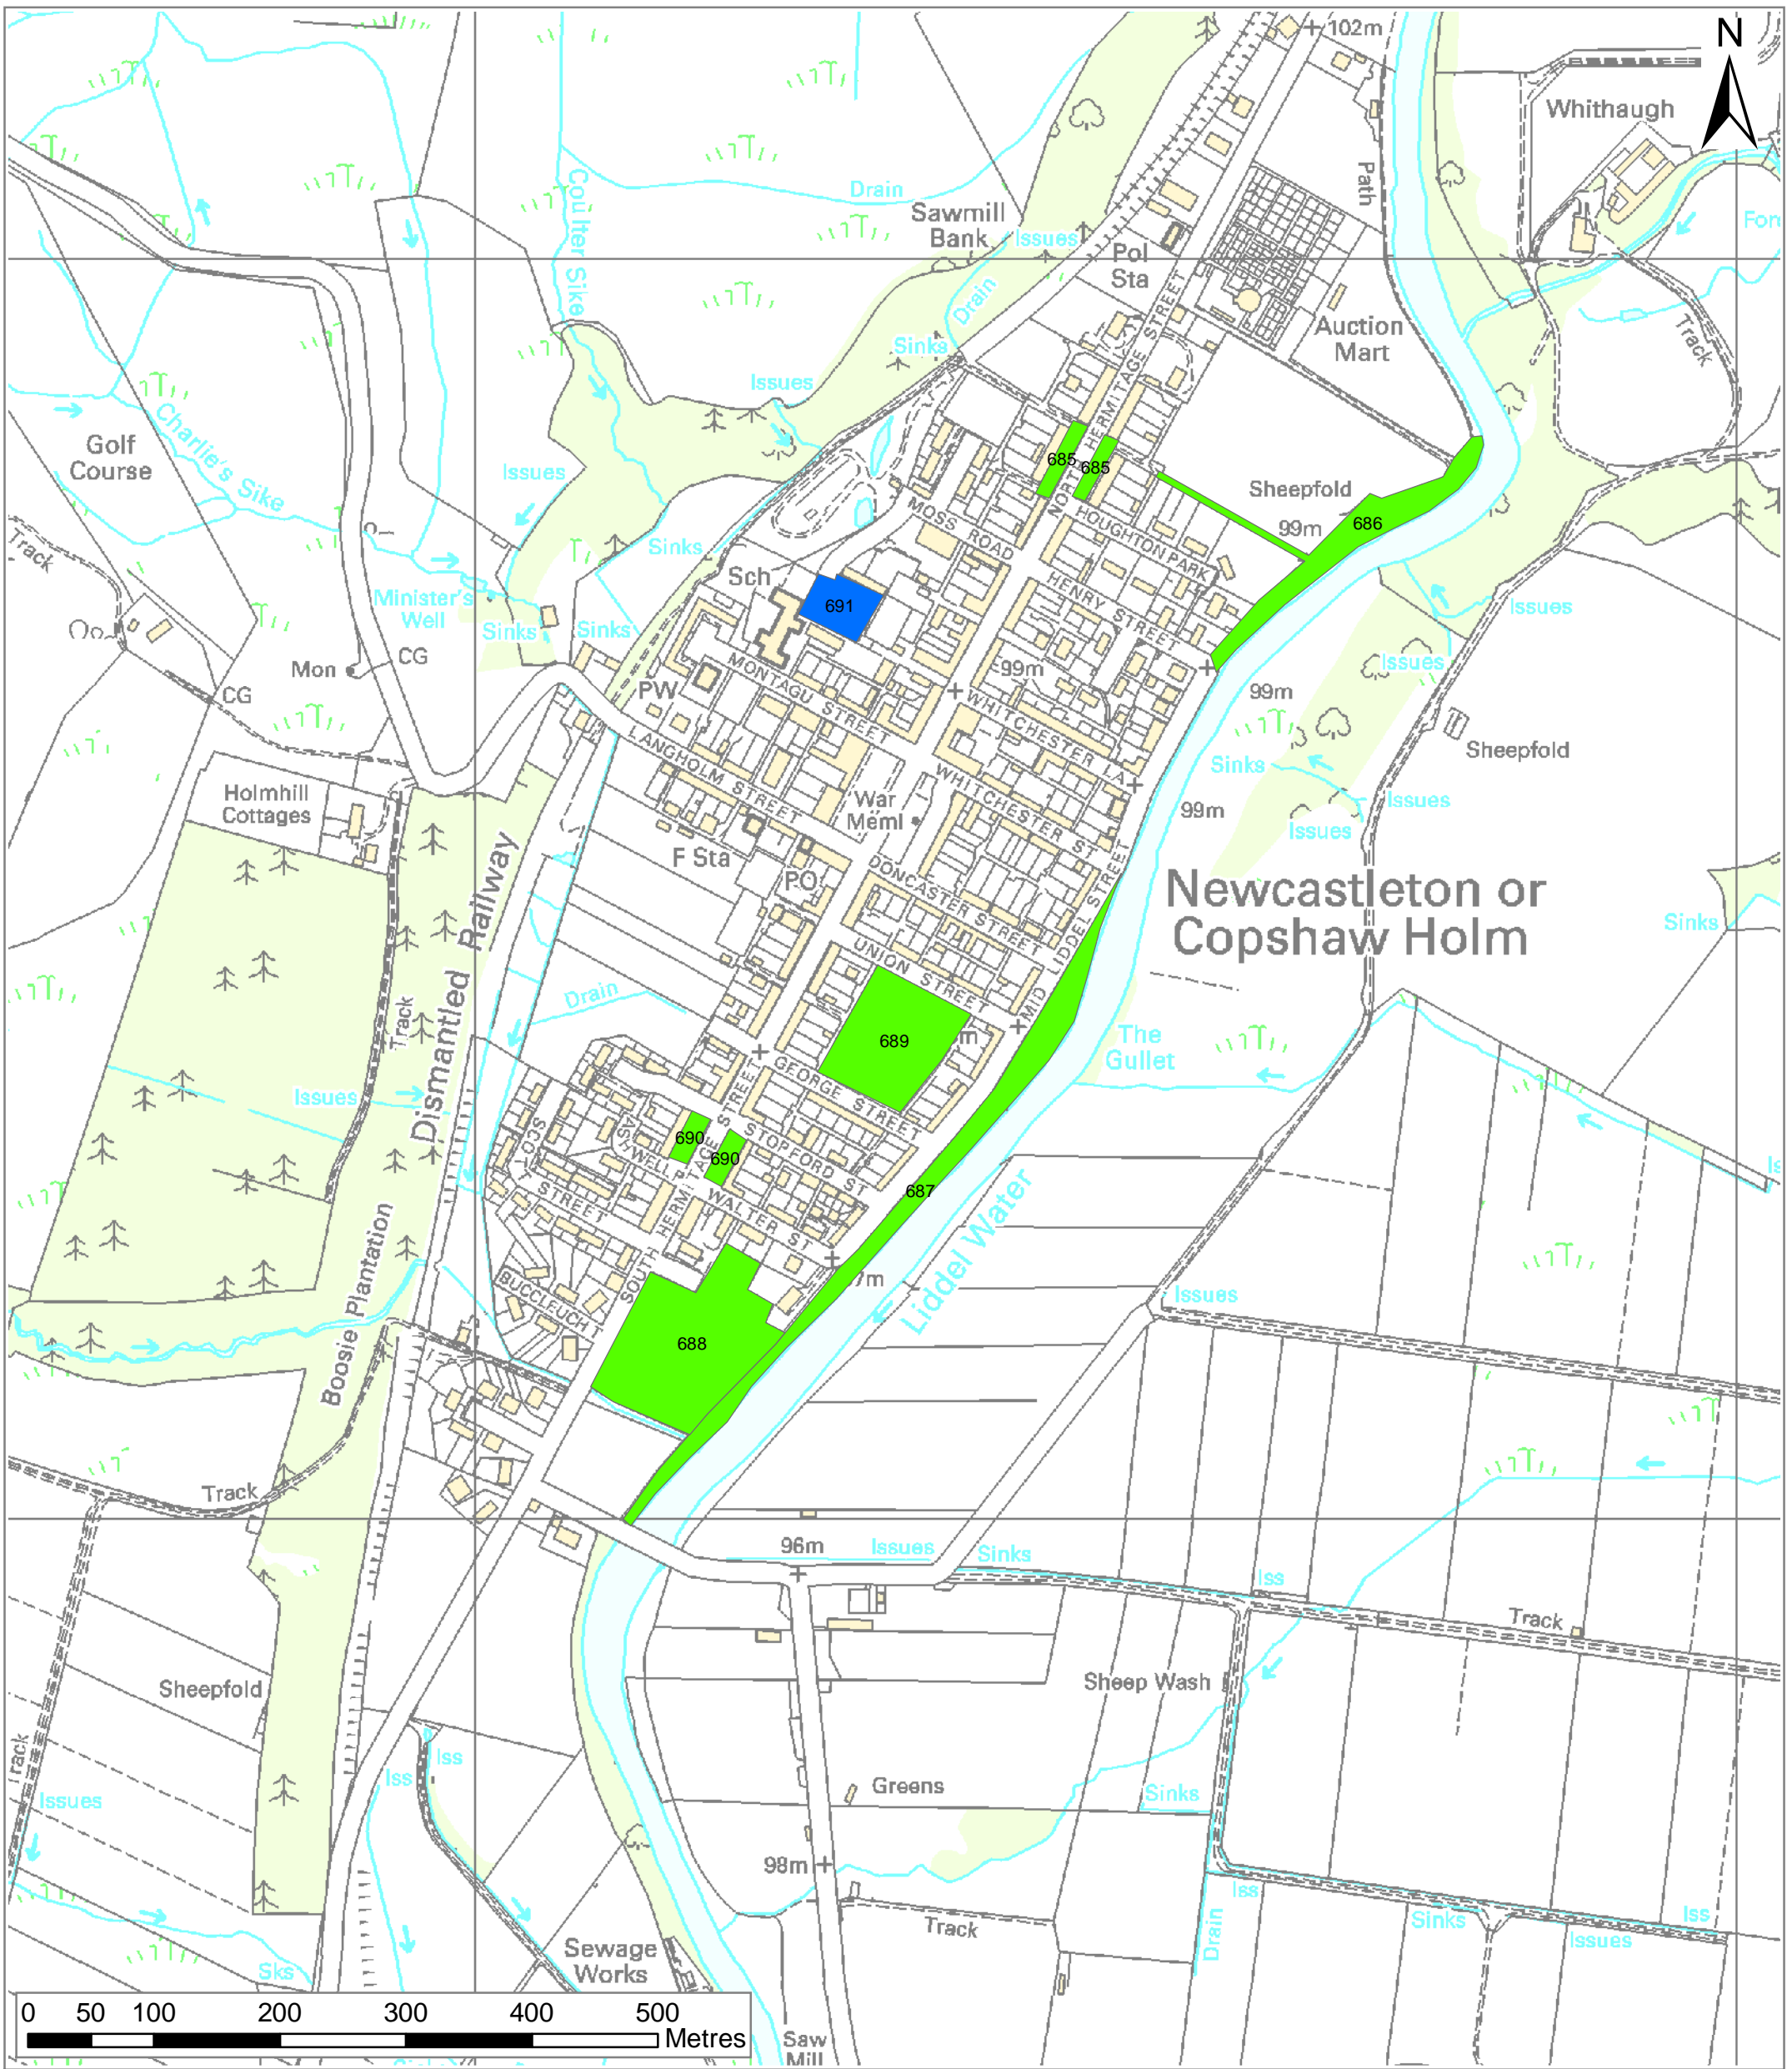

Scottish Borders Open Space Audit Newcastleton

- High Quality/High Value
- High Quality/Low Value
- Low Quality/High Value
- Low Quality/Low Value
- Not Scored