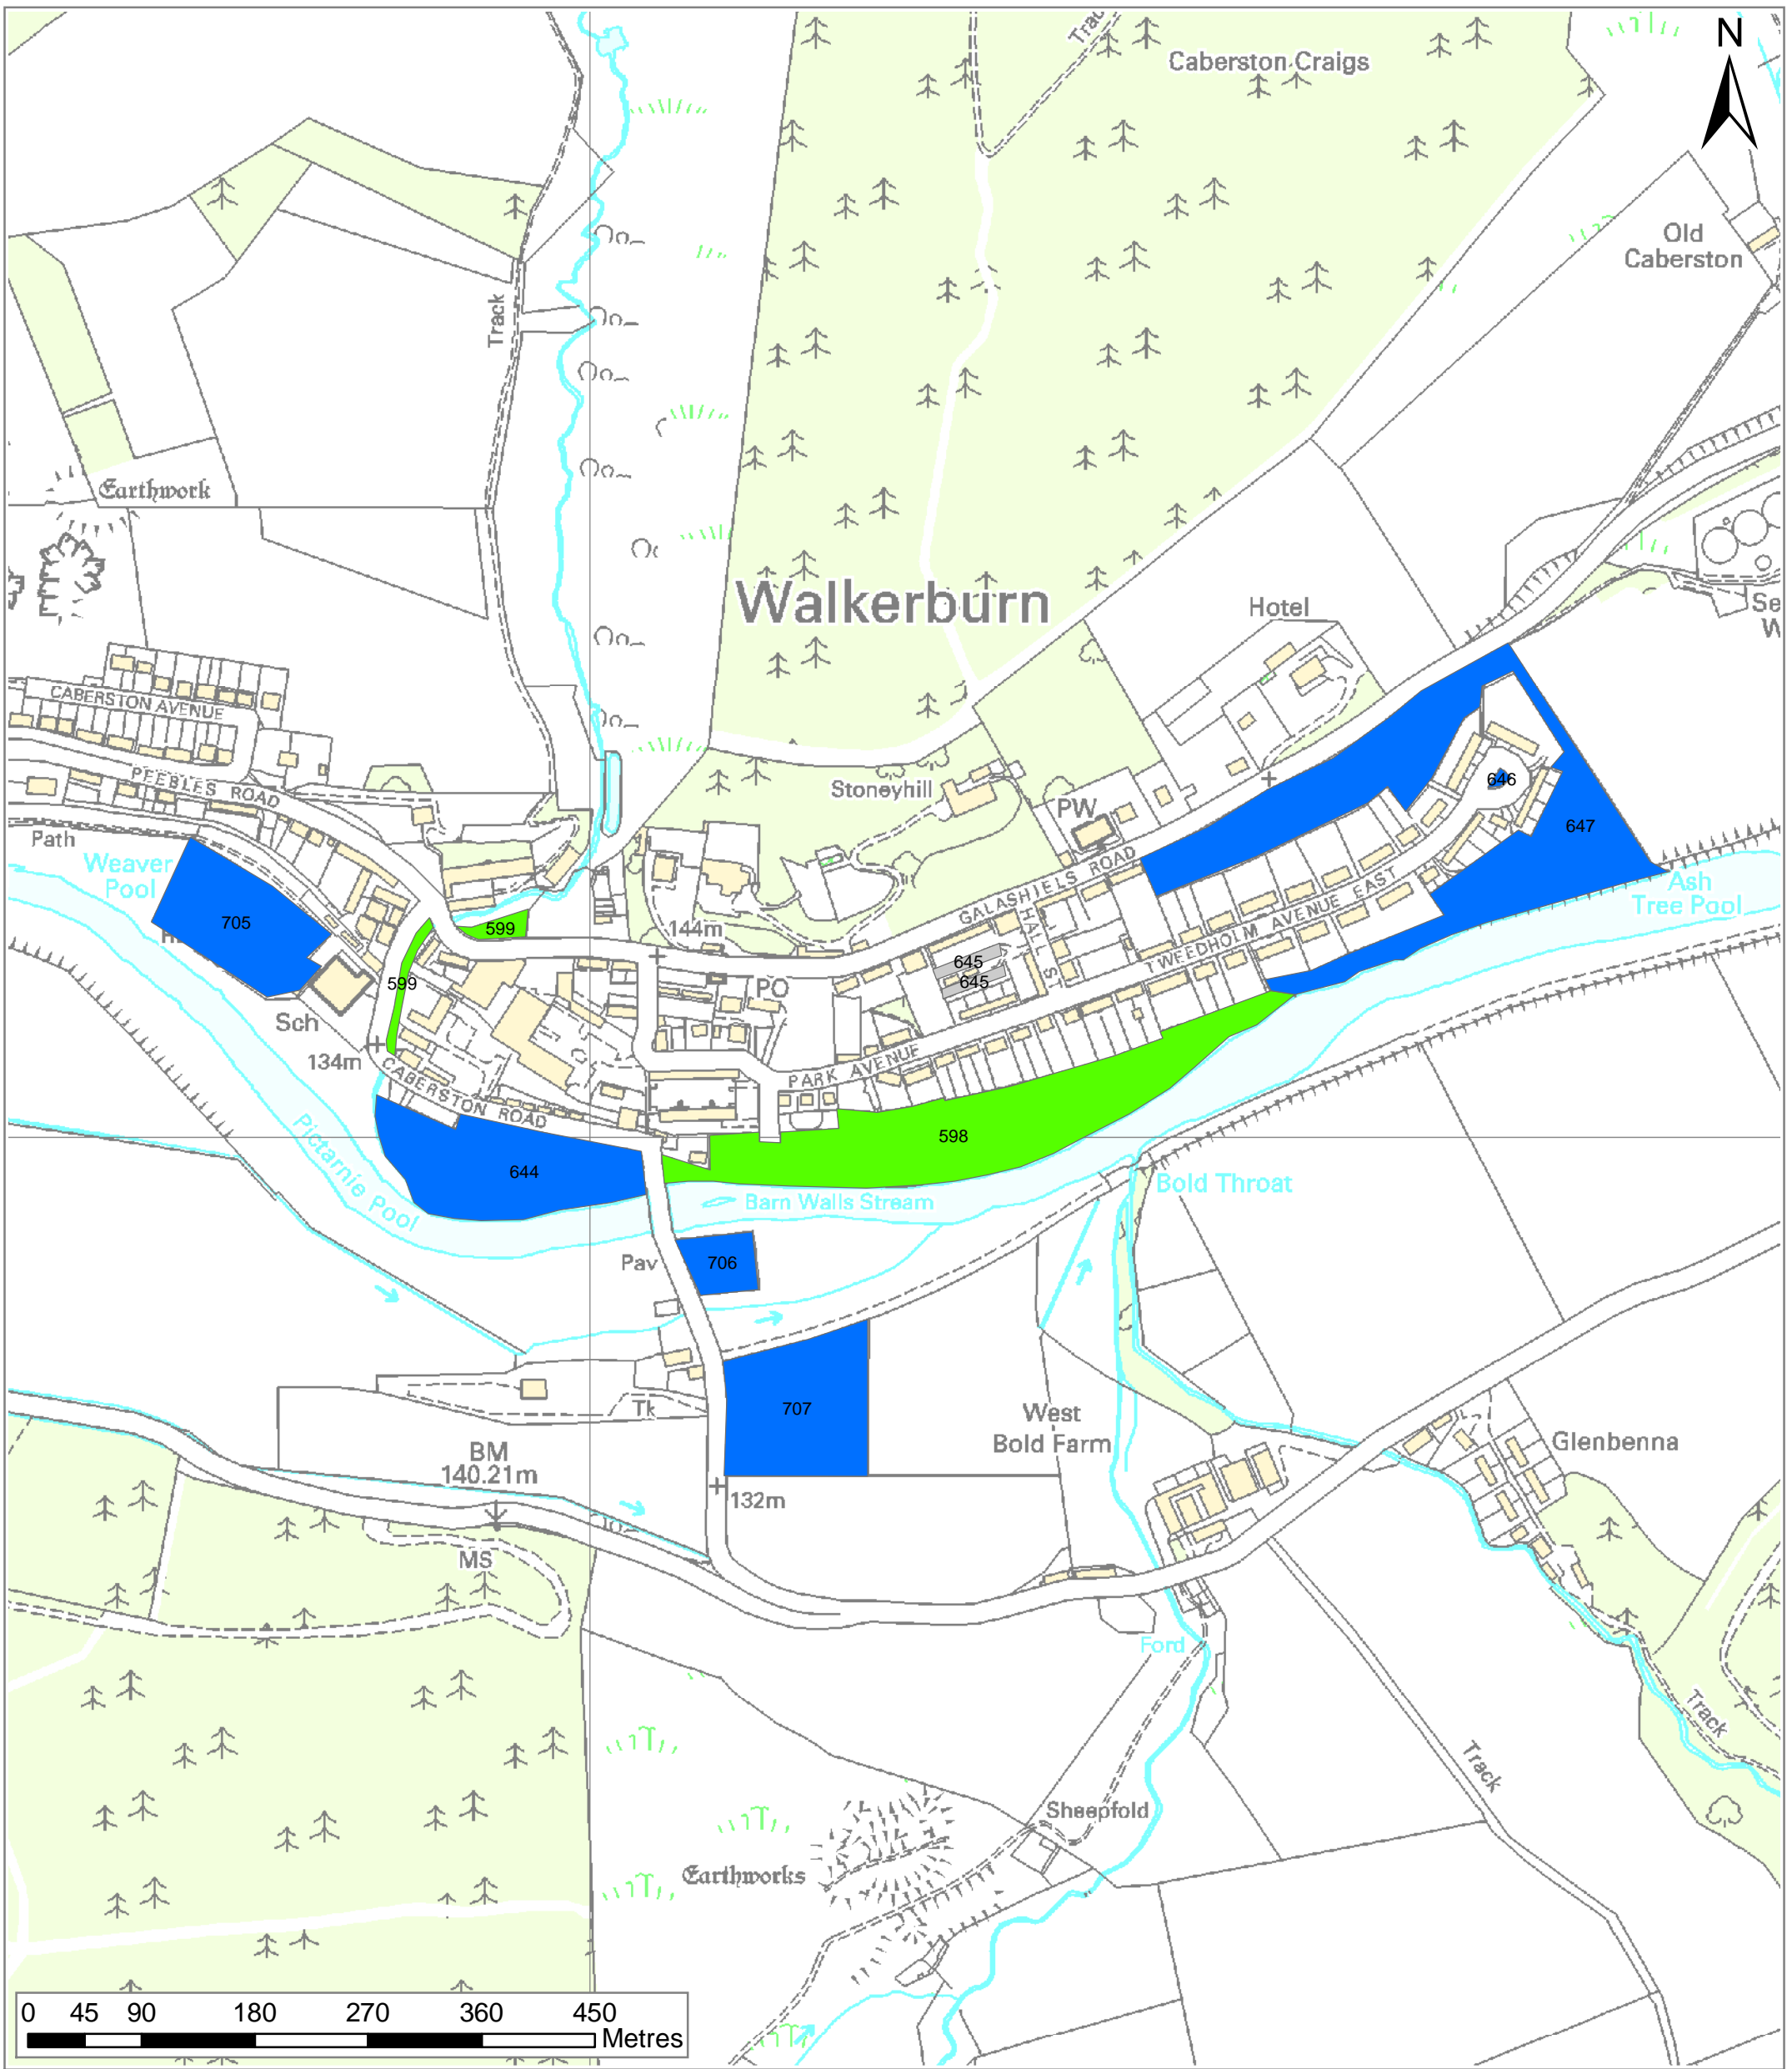

**Scottish Borders
Open Space Audit
Walkerburn**

- High Quality/High Value
- High Quality/Low Value
- Low Quality/High Value
- Low Quality/Low Value
- Not Scored