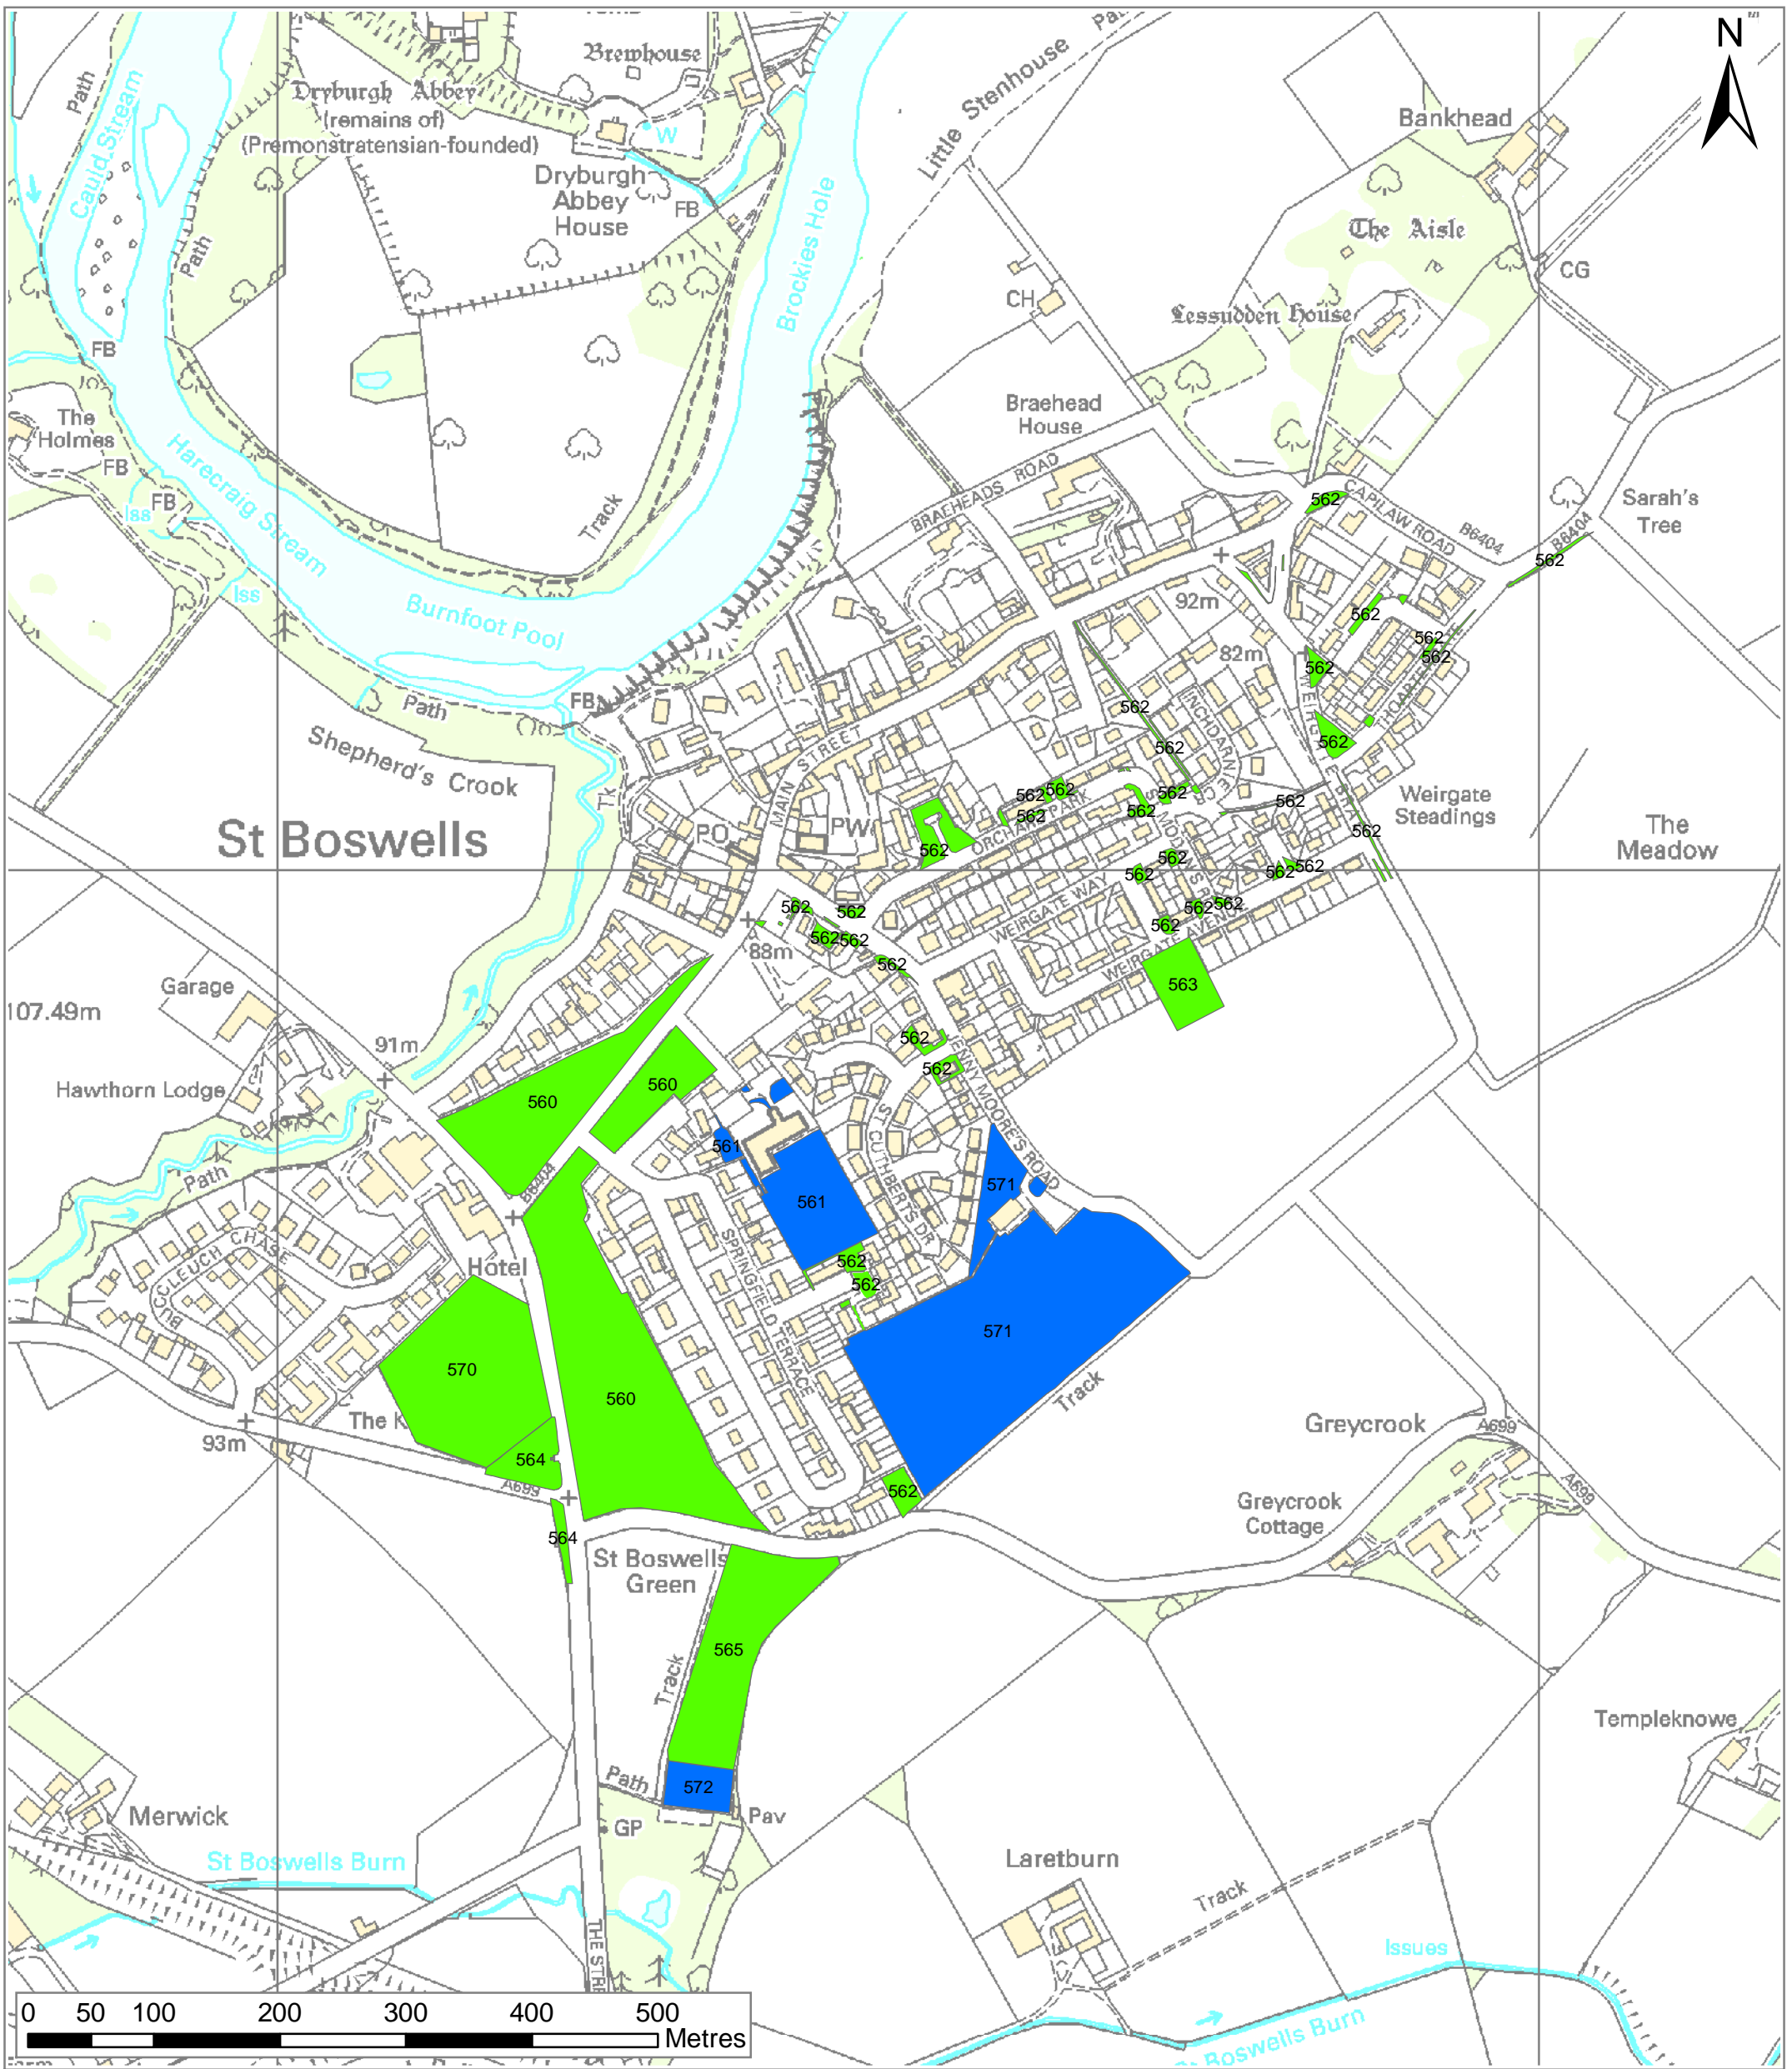

Scottish Borders Open Space Audit St Boswells

- High Quality/High Value
- High Quality/Low Value
- Low Quality/High Value
- Low Quality/Low Value
- Not Scored