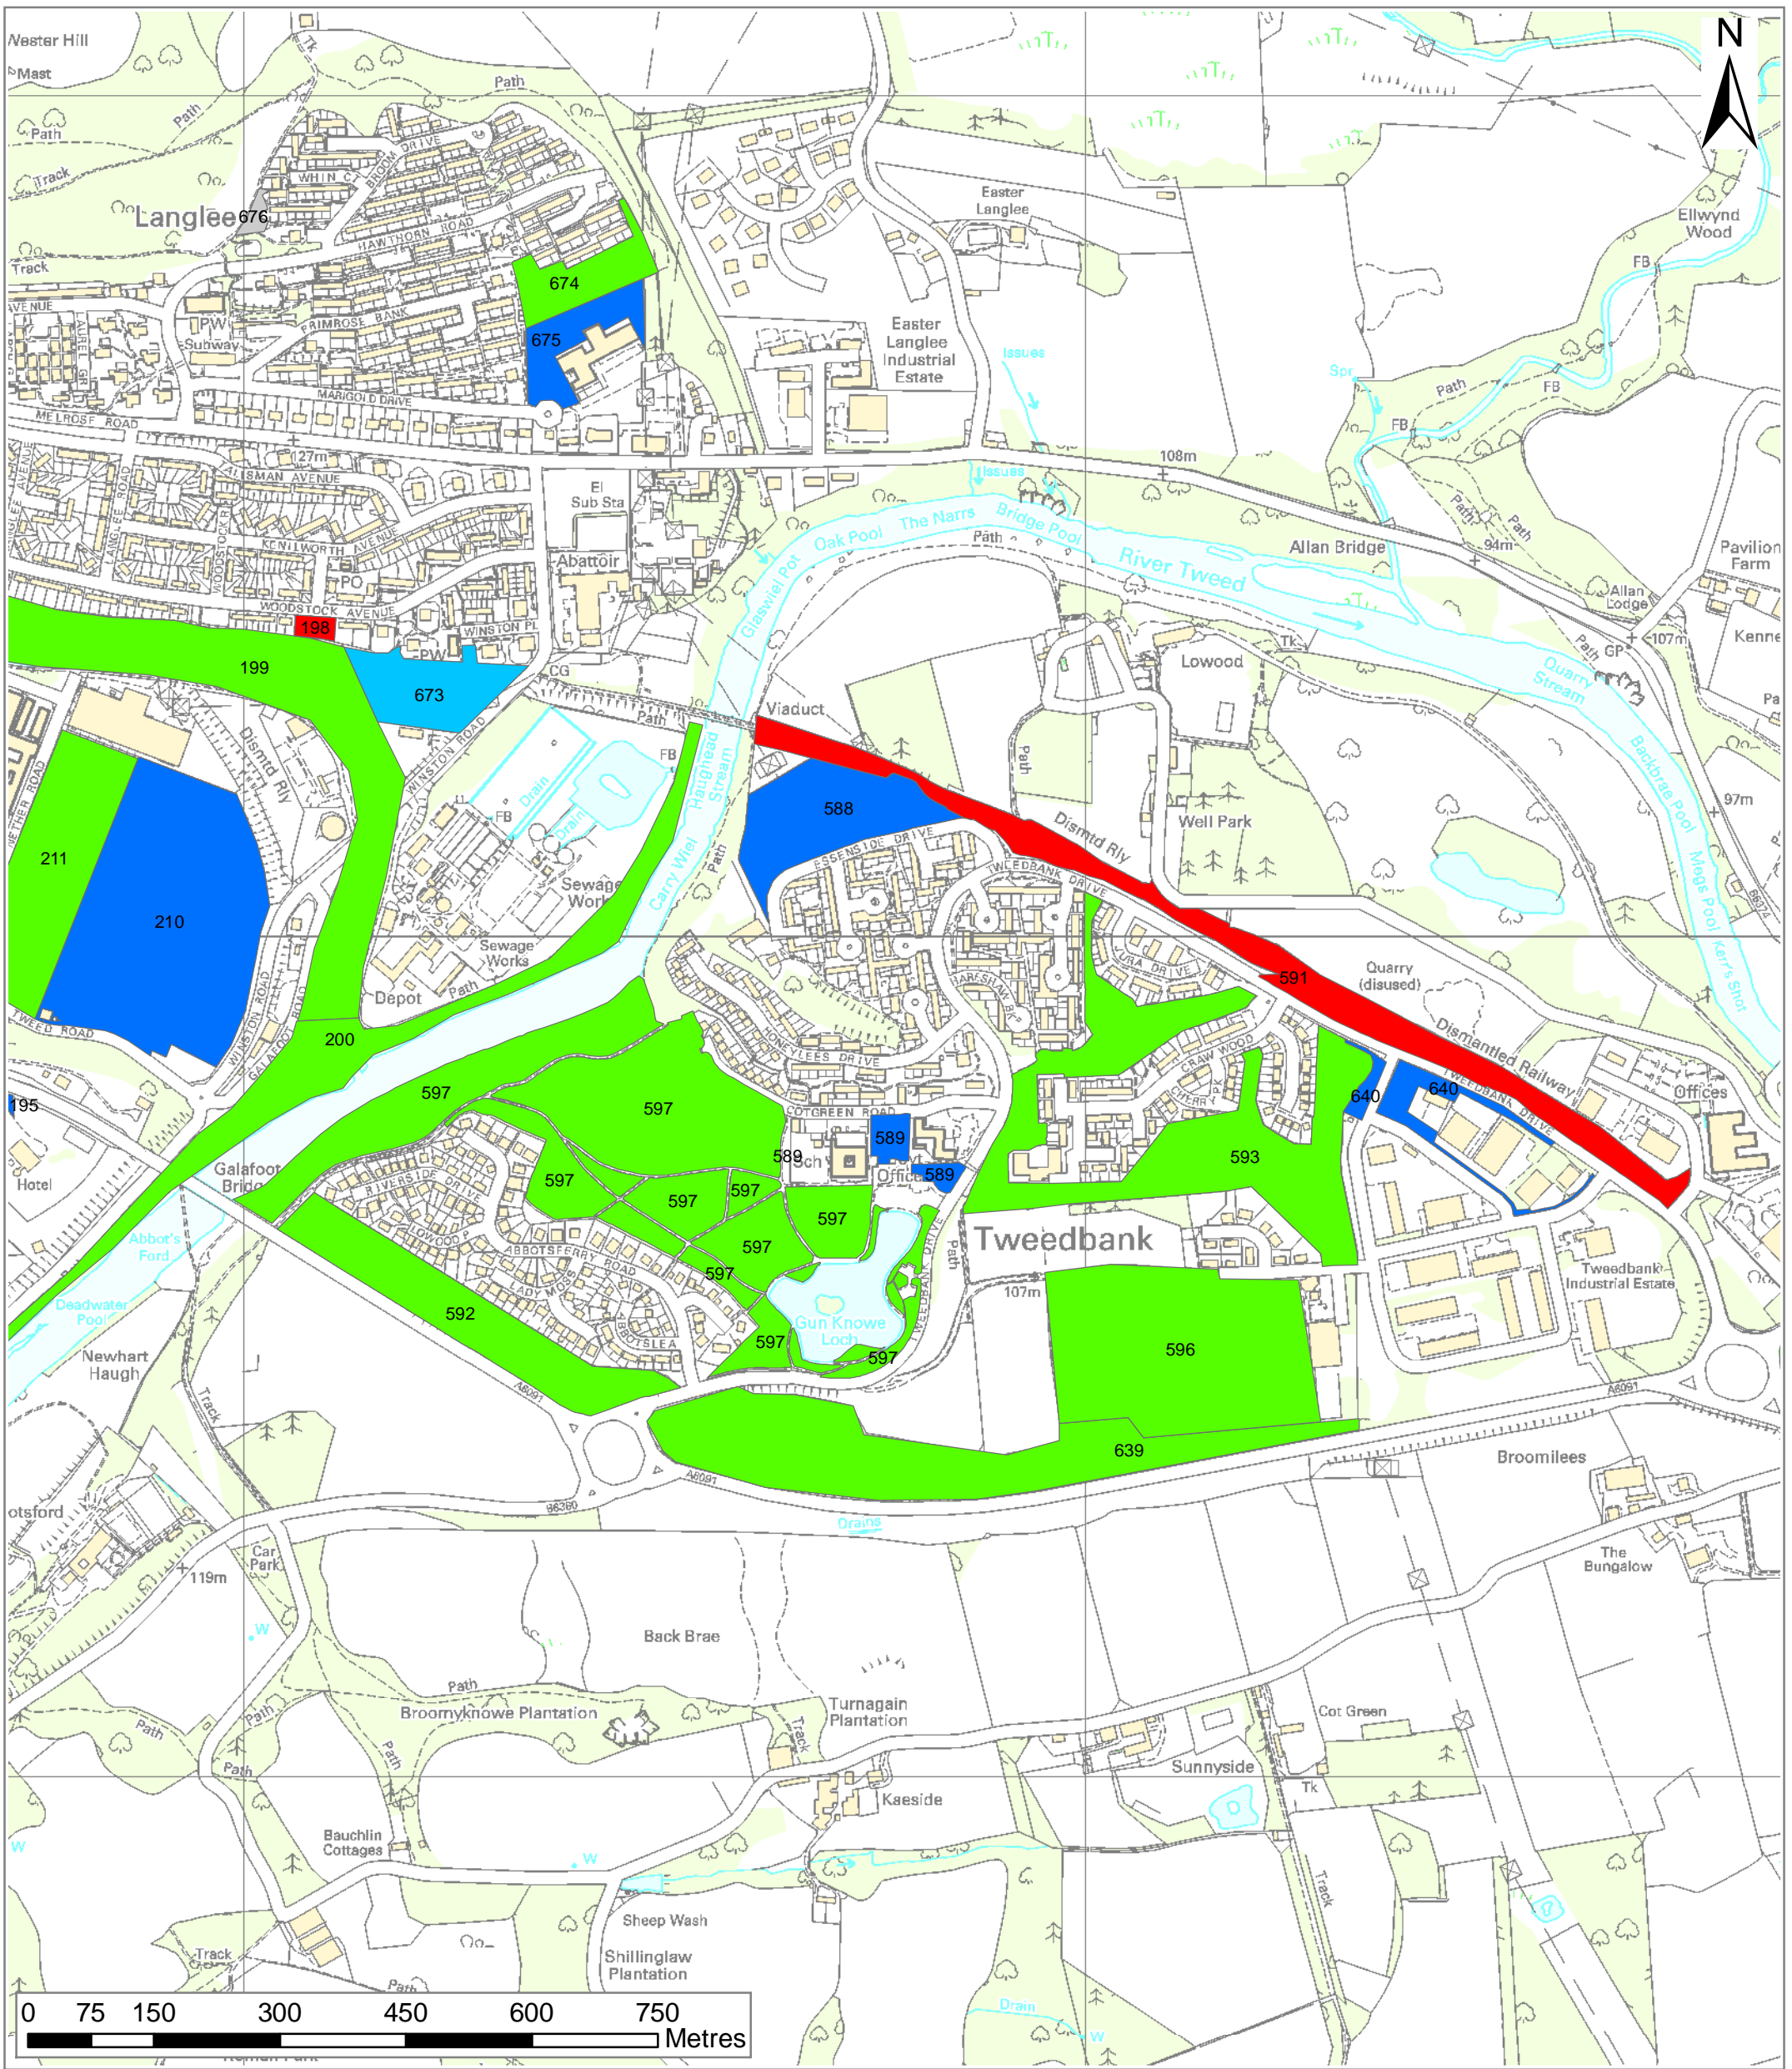

**Scottish Borders
Open Space Audit
Tweedbank**

- High Quality/High Value
- High Quality/Low Value
- Low Quality/High Value
- Low Quality/Low Value
- Not Scored