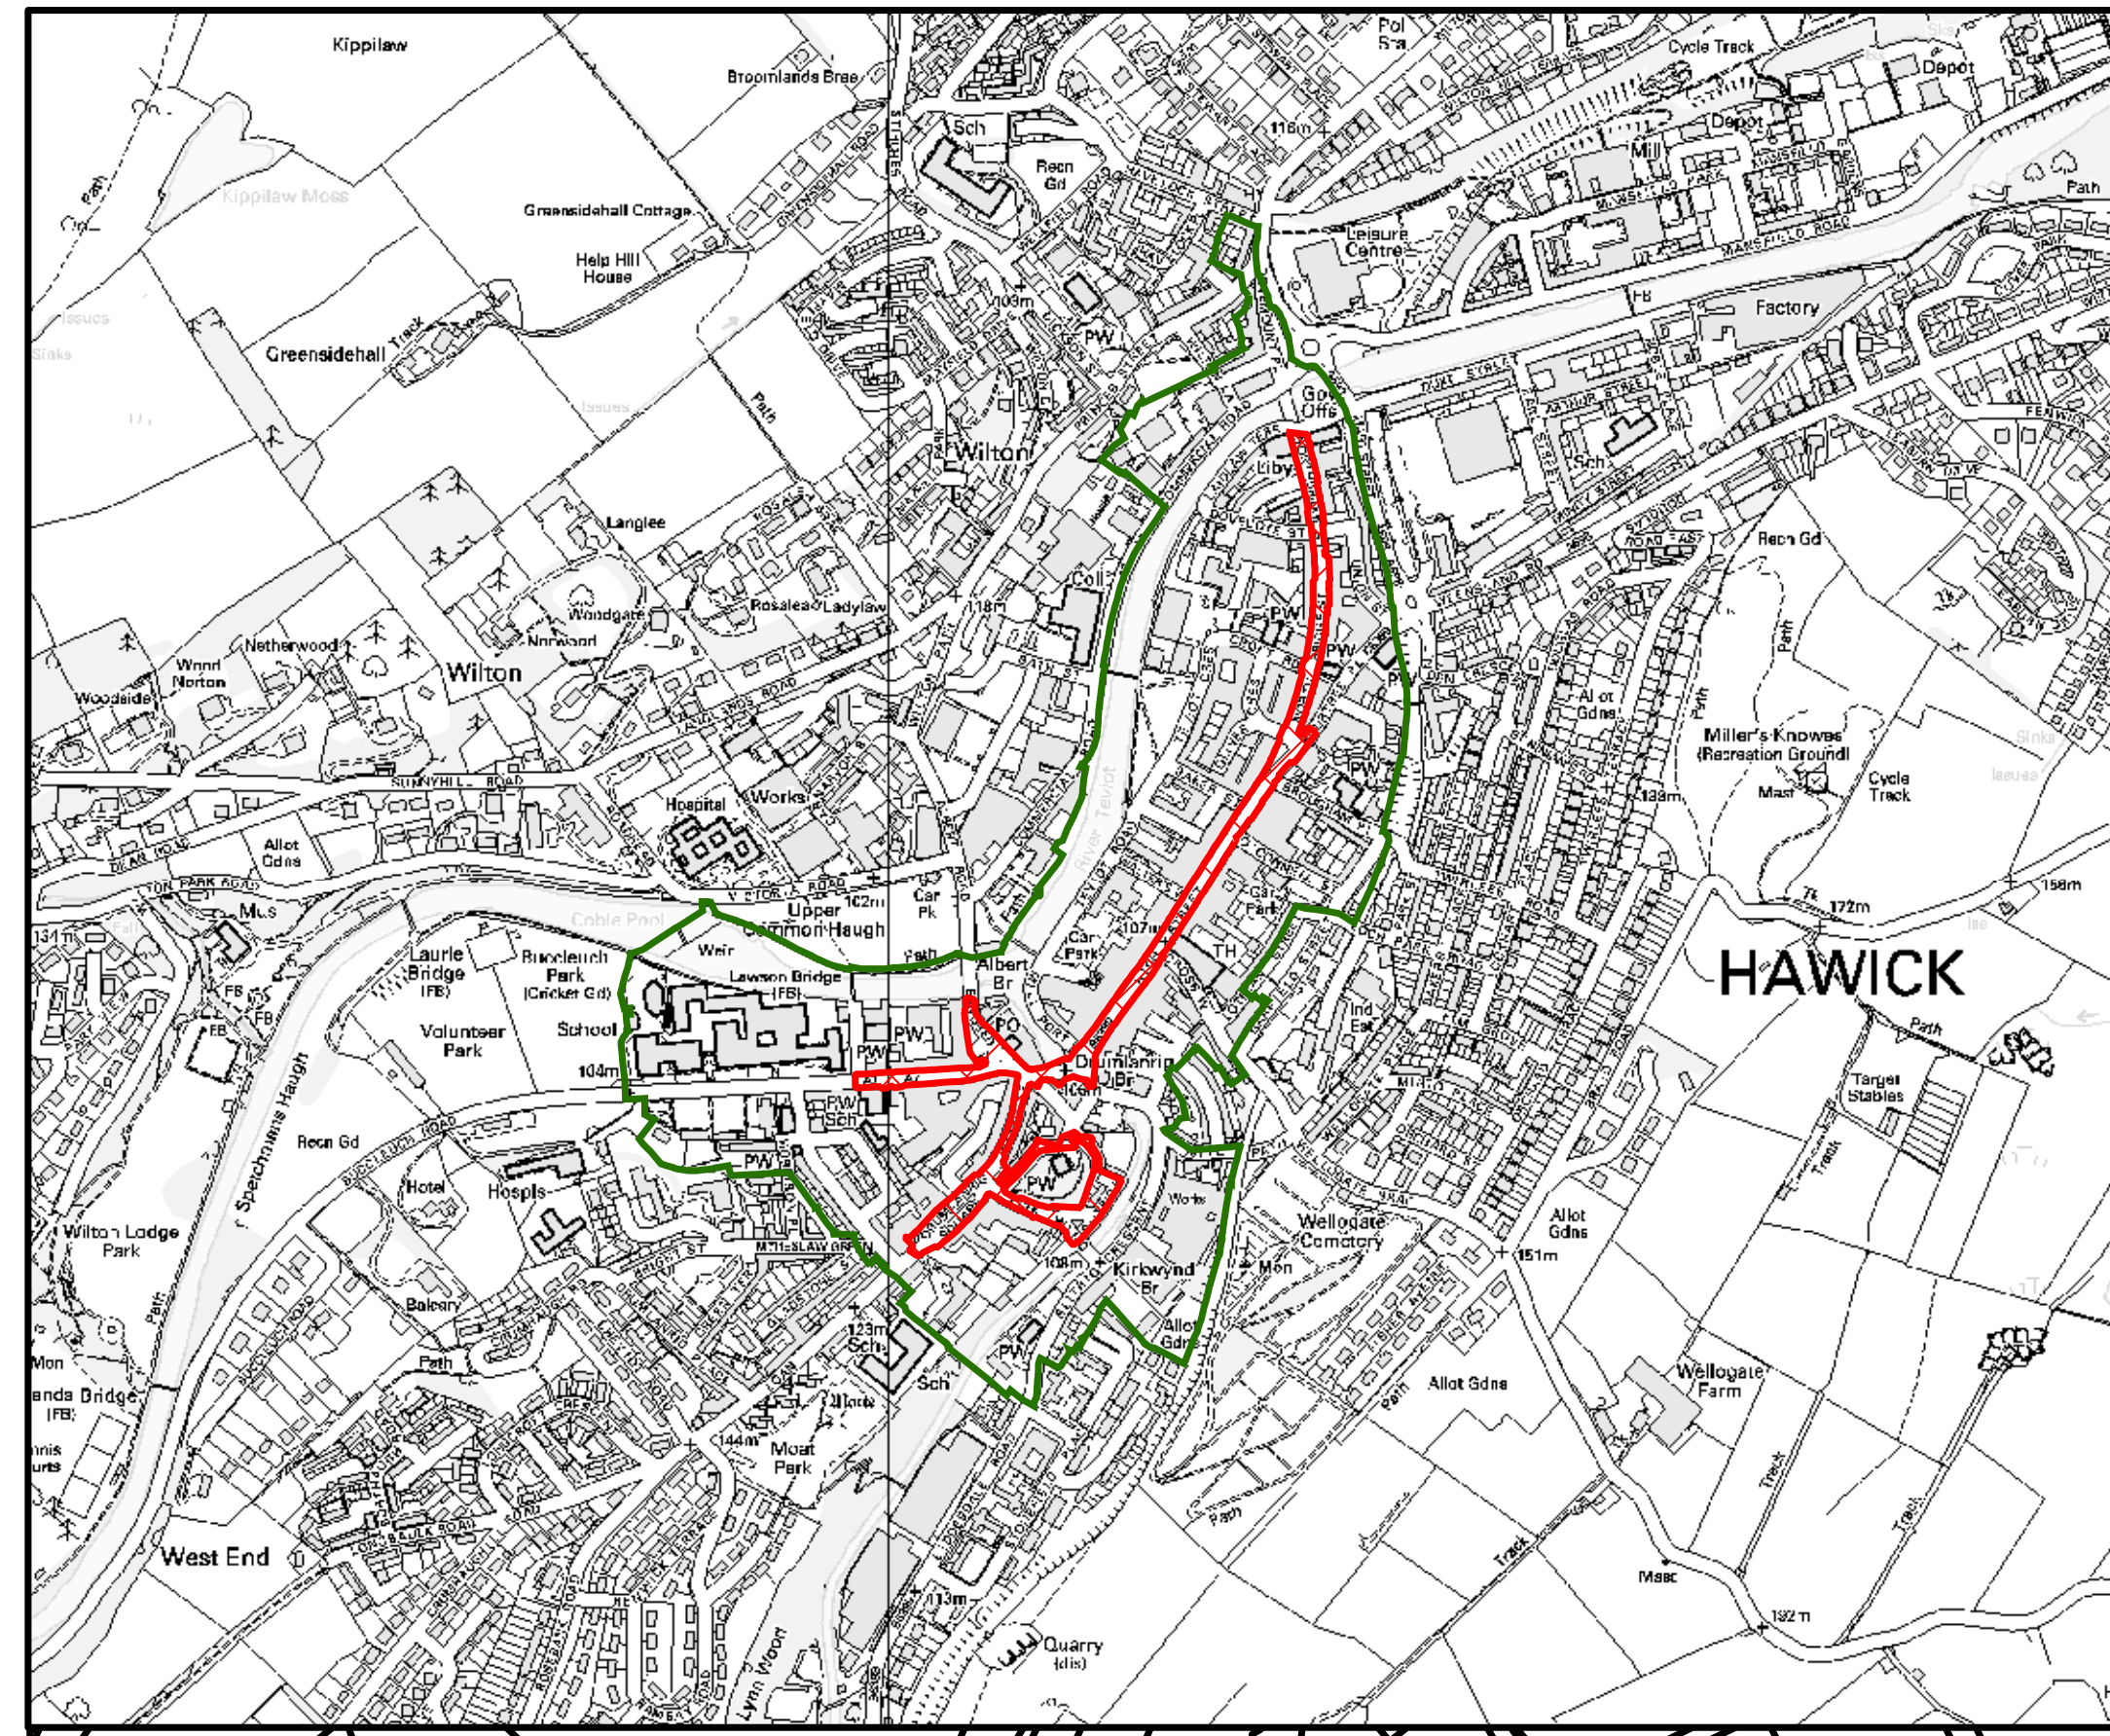

Hawick

Prime Frontages / Core Areas Adopted

- Key**
- Conservation Area
 - Prime Frontages / Core Area

This map has been prepared by the Information Systems Team, Planning and Economic Development. For further details contact: pedinfo@scotborders.gov.uk 01835 825060 Ext 5420/5421 Crown Copyright all rights reserved. Scottish Borders Council, Licence 100023423, 2008 *IST ID: 121020*

Innerleithen

Prime Frontages / Core Areas Adopted

Key

- Conservation Area
 - Prime Frontages / Core Area
- 25 0 25
 Metres

This map has been prepared by the Information Systems Team, Planning and Economic Development. For further details contact: pedinfo@scotborders.gov.uk
01835 825060 Ext 5420/5421
Crown Copyright all rights reserved.
Scottish Borders Council, Licence 100023423, 2008 *IST ID: 121020*

Jedburgh Prime Frontages /Core Areas Adopted

- Key**
- Conservation Area
 - Prime Frontages/
Core Area

This map has been prepared by the Information Systems Team, Planning and Economic Development. For further details contact: pedinfo@scotborders.gov.uk 01835 825060 Ext 5420/5421 Crown Copyright all rights reserved. Scottish Borders Council, Licence 100023423, 2008 *IST ID: 121020*