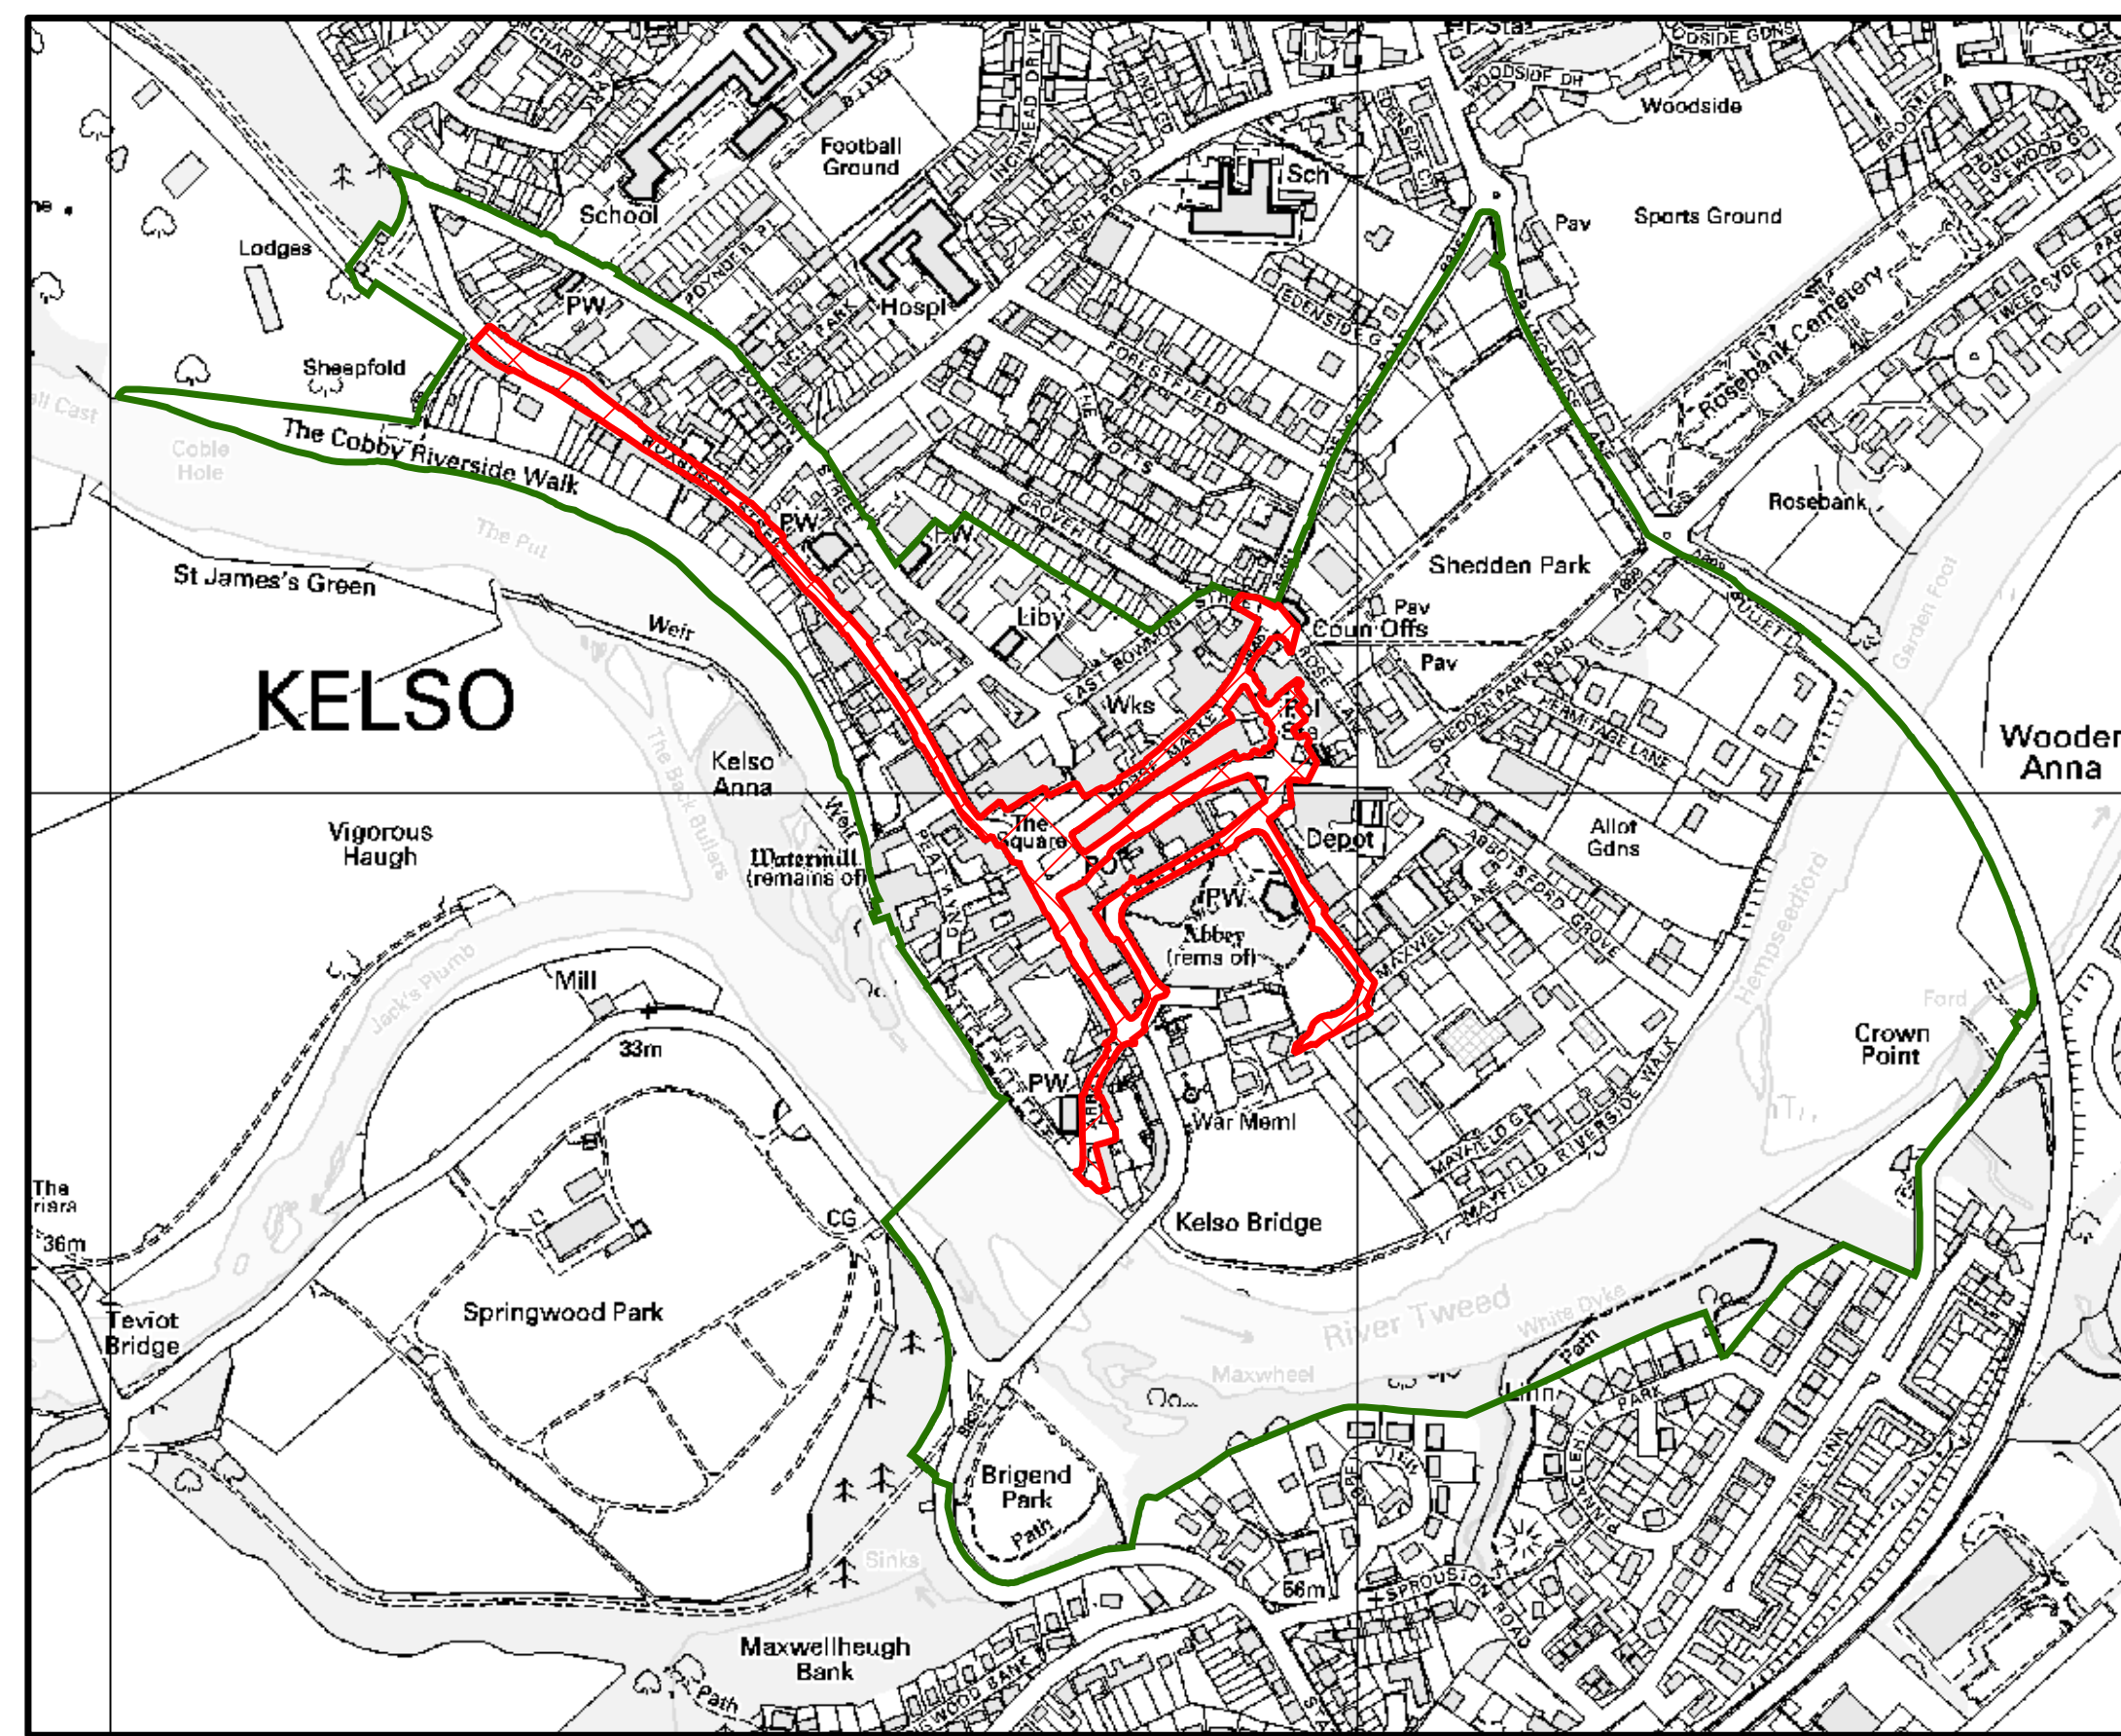

Innerleithen

Prime Frontages / Core Areas Adopted

Key

- Conservation Area
 - Prime Frontages / Core Area
- 25 0 25
 Metres

This map has been prepared by the Information Systems Team, Planning and Economic Development. For further details contact: pedinfo@scotborders.gov.uk
01835 825060 Ext 5420/5421
Crown Copyright all rights reserved.
Scottish Borders Council, Licence 100023423, 2008 *IST ID: 121020*

Jedburgh Prime Frontages /Core Areas Adopted

- Key**
- Conservation Area
 - Prime Frontages/
Core Area

This map has been prepared by the Information Systems Team, Planning and Economic Development. For further details contact: pedinfo@scotborders.gov.uk 01835 825060 Ext 5420/5421 Crown Copyright all rights reserved. Scottish Borders Council, Licence 100023423, 2008 *IST ID: 121020*