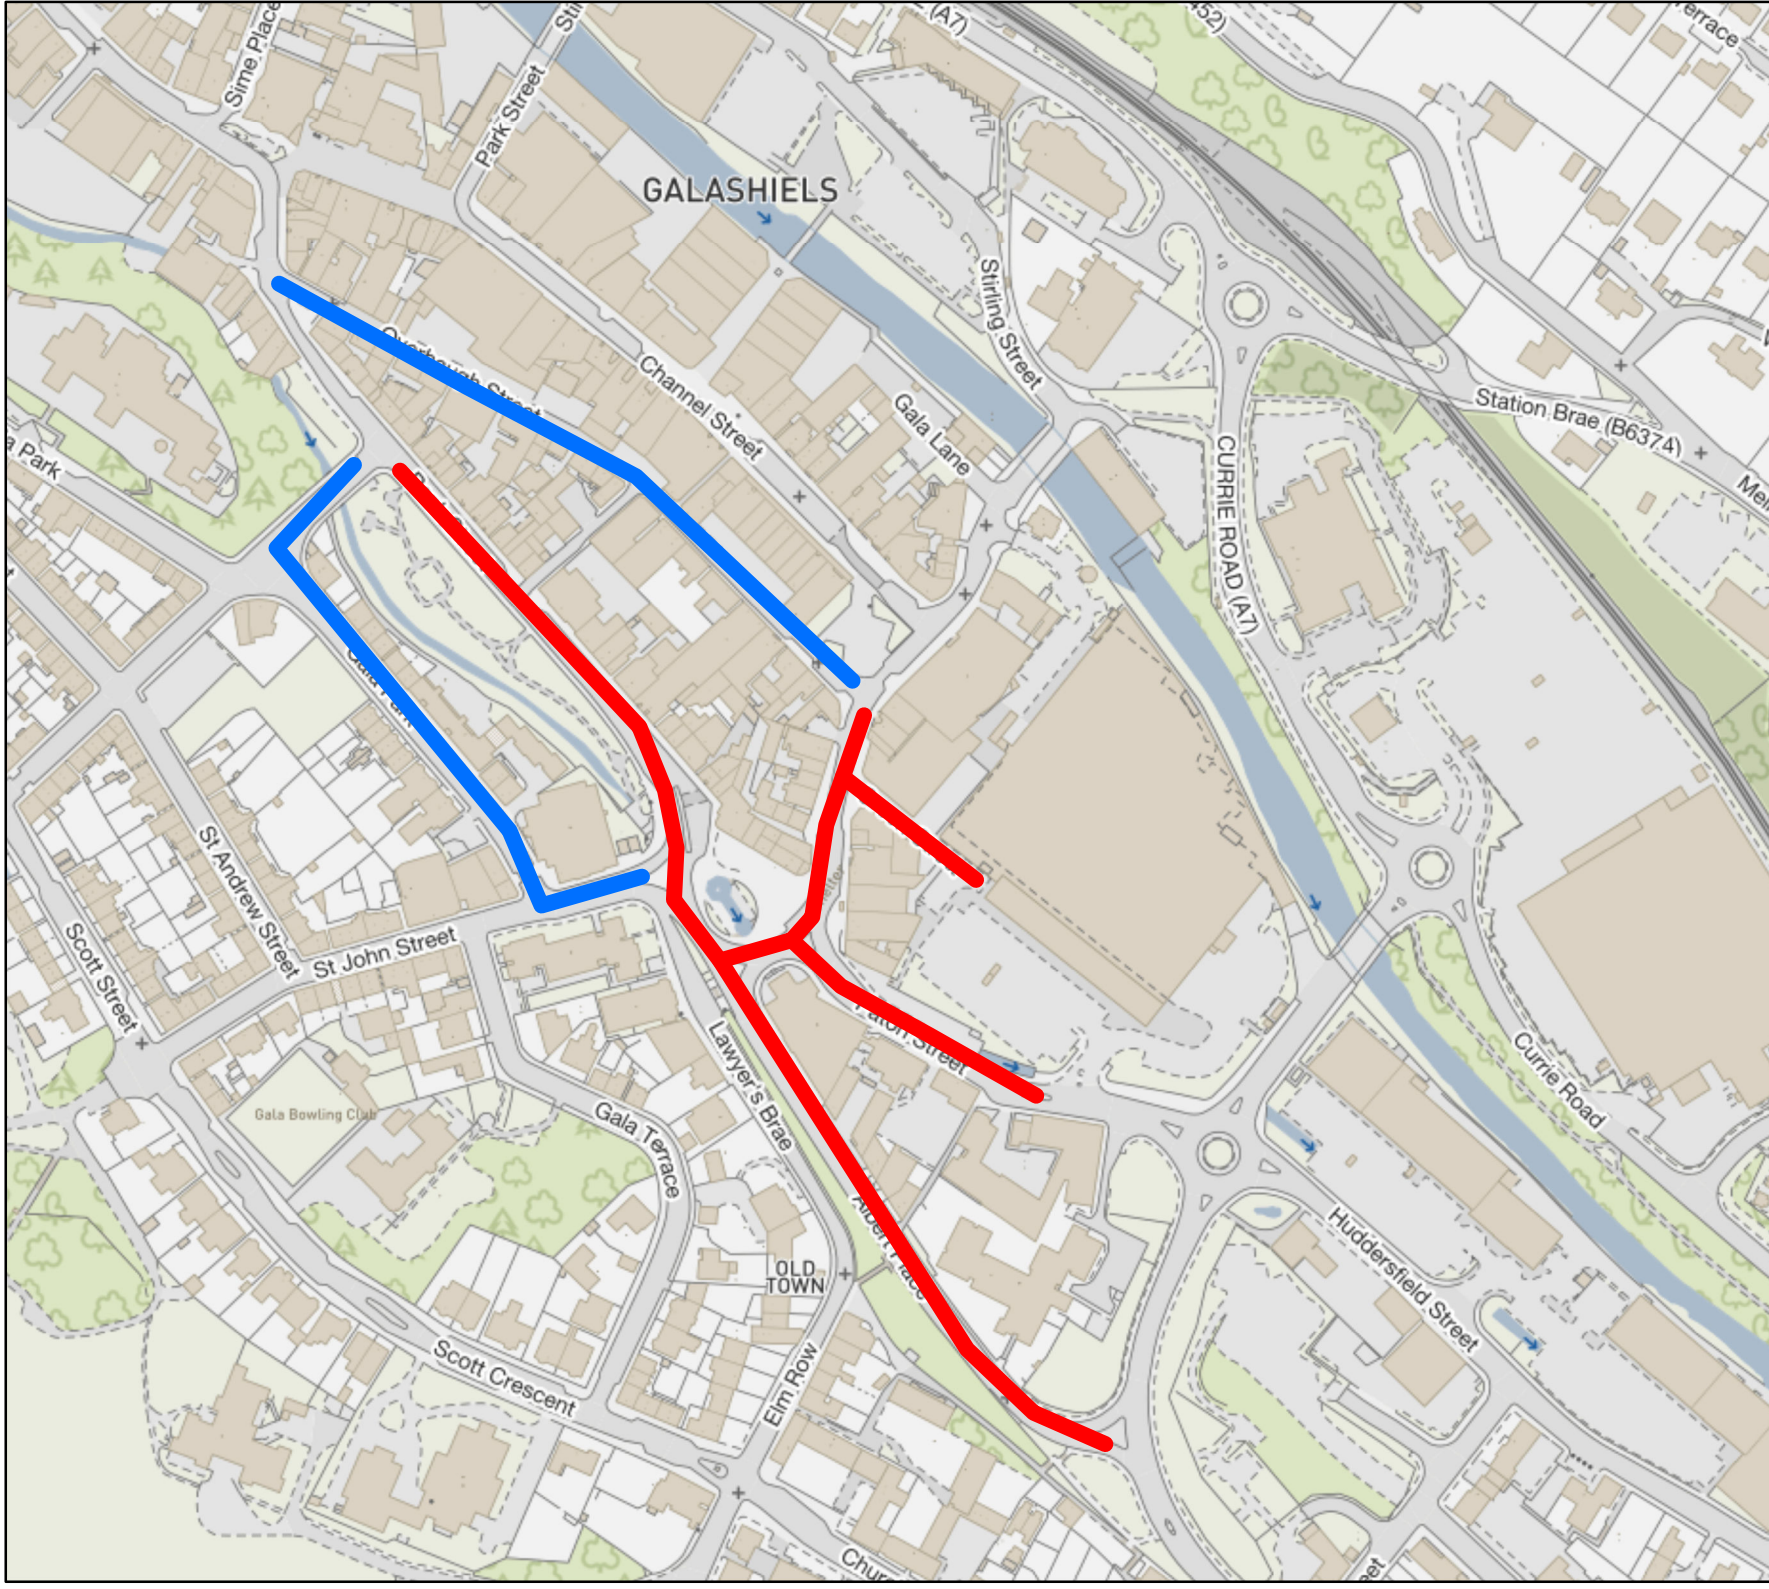

1:2,779

Tour Series 2022
Galashiels

Road Closures

Key:

-  Closure
-  Alternative Route

G/Network/Covid 19/A NHS MAXX VAXX