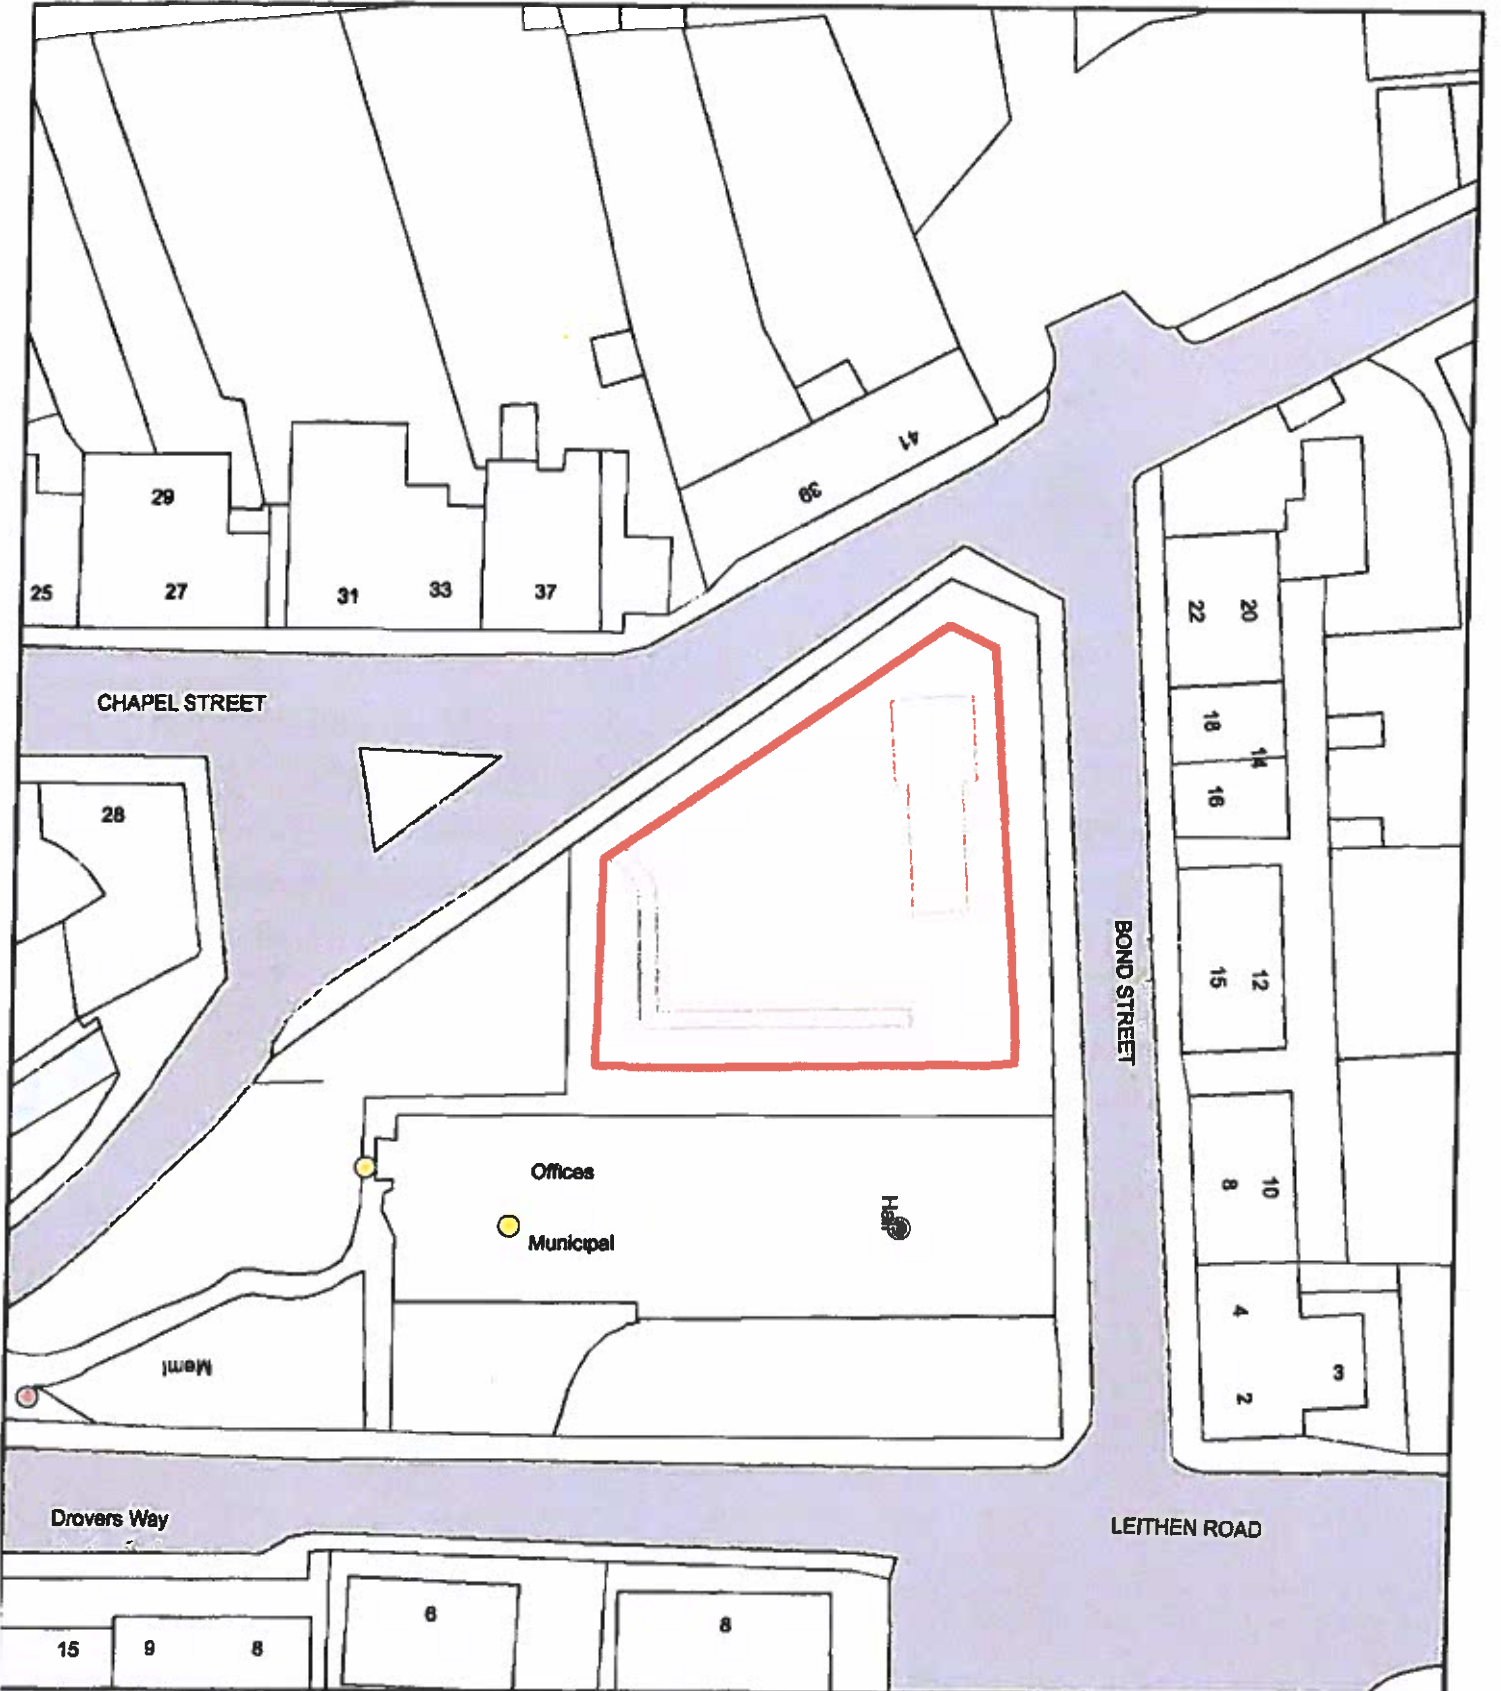

Site Plan
UPRNs: IN014/01
DRAWING No. 04
SCALE 1:500
DATE May 2020

1:500

IN 023/01

New Assesment

Play Area
 Damgate
 Innerleithen

IN??7777

Area: 652m²

CoOrds:
 333196, 636869

Area: 1232.50 sq m o.t.

UPRN: IN024/01

This map has been prepared by
Estate Management
Commercial Services
Copyright all rights reserved.
Scottish Borders Council, Licence
100023423, 2019.