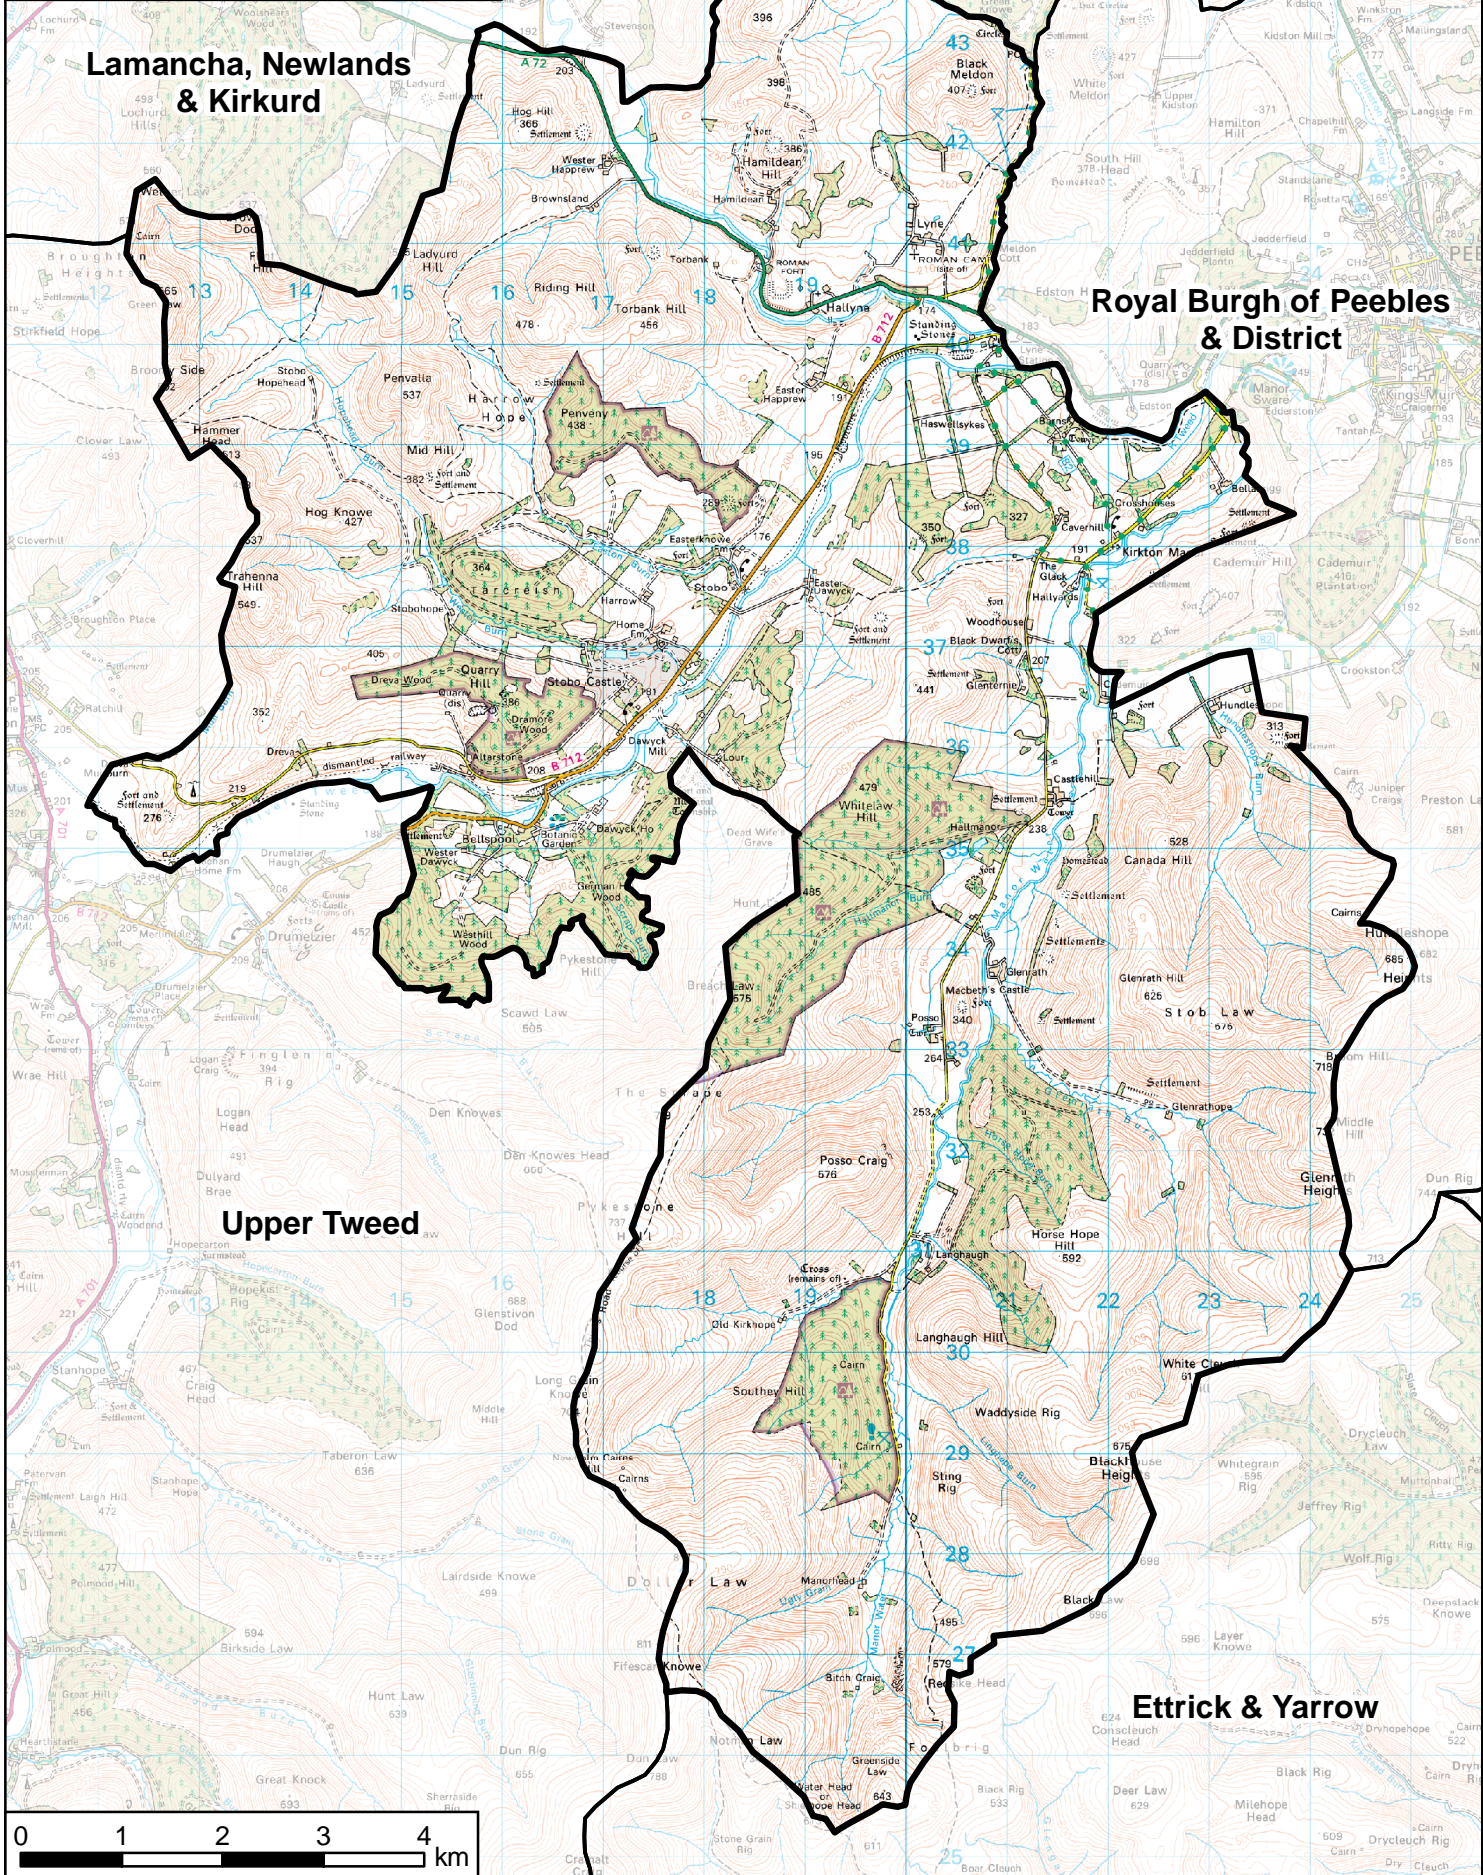

1:75,000
(A4)

Manor, Stobo and Lyne Community Council

© Crown copyright and database right 2012. All rights reserved. Ordnance Survey Licence number 100023423. IST ID: 121557

**Lamancha, Newlands
& Kirkurd**

Eddleston and District

**Royal Burgh of Peebles
& District**

Upper Tweed

Ettrick & Yarrow