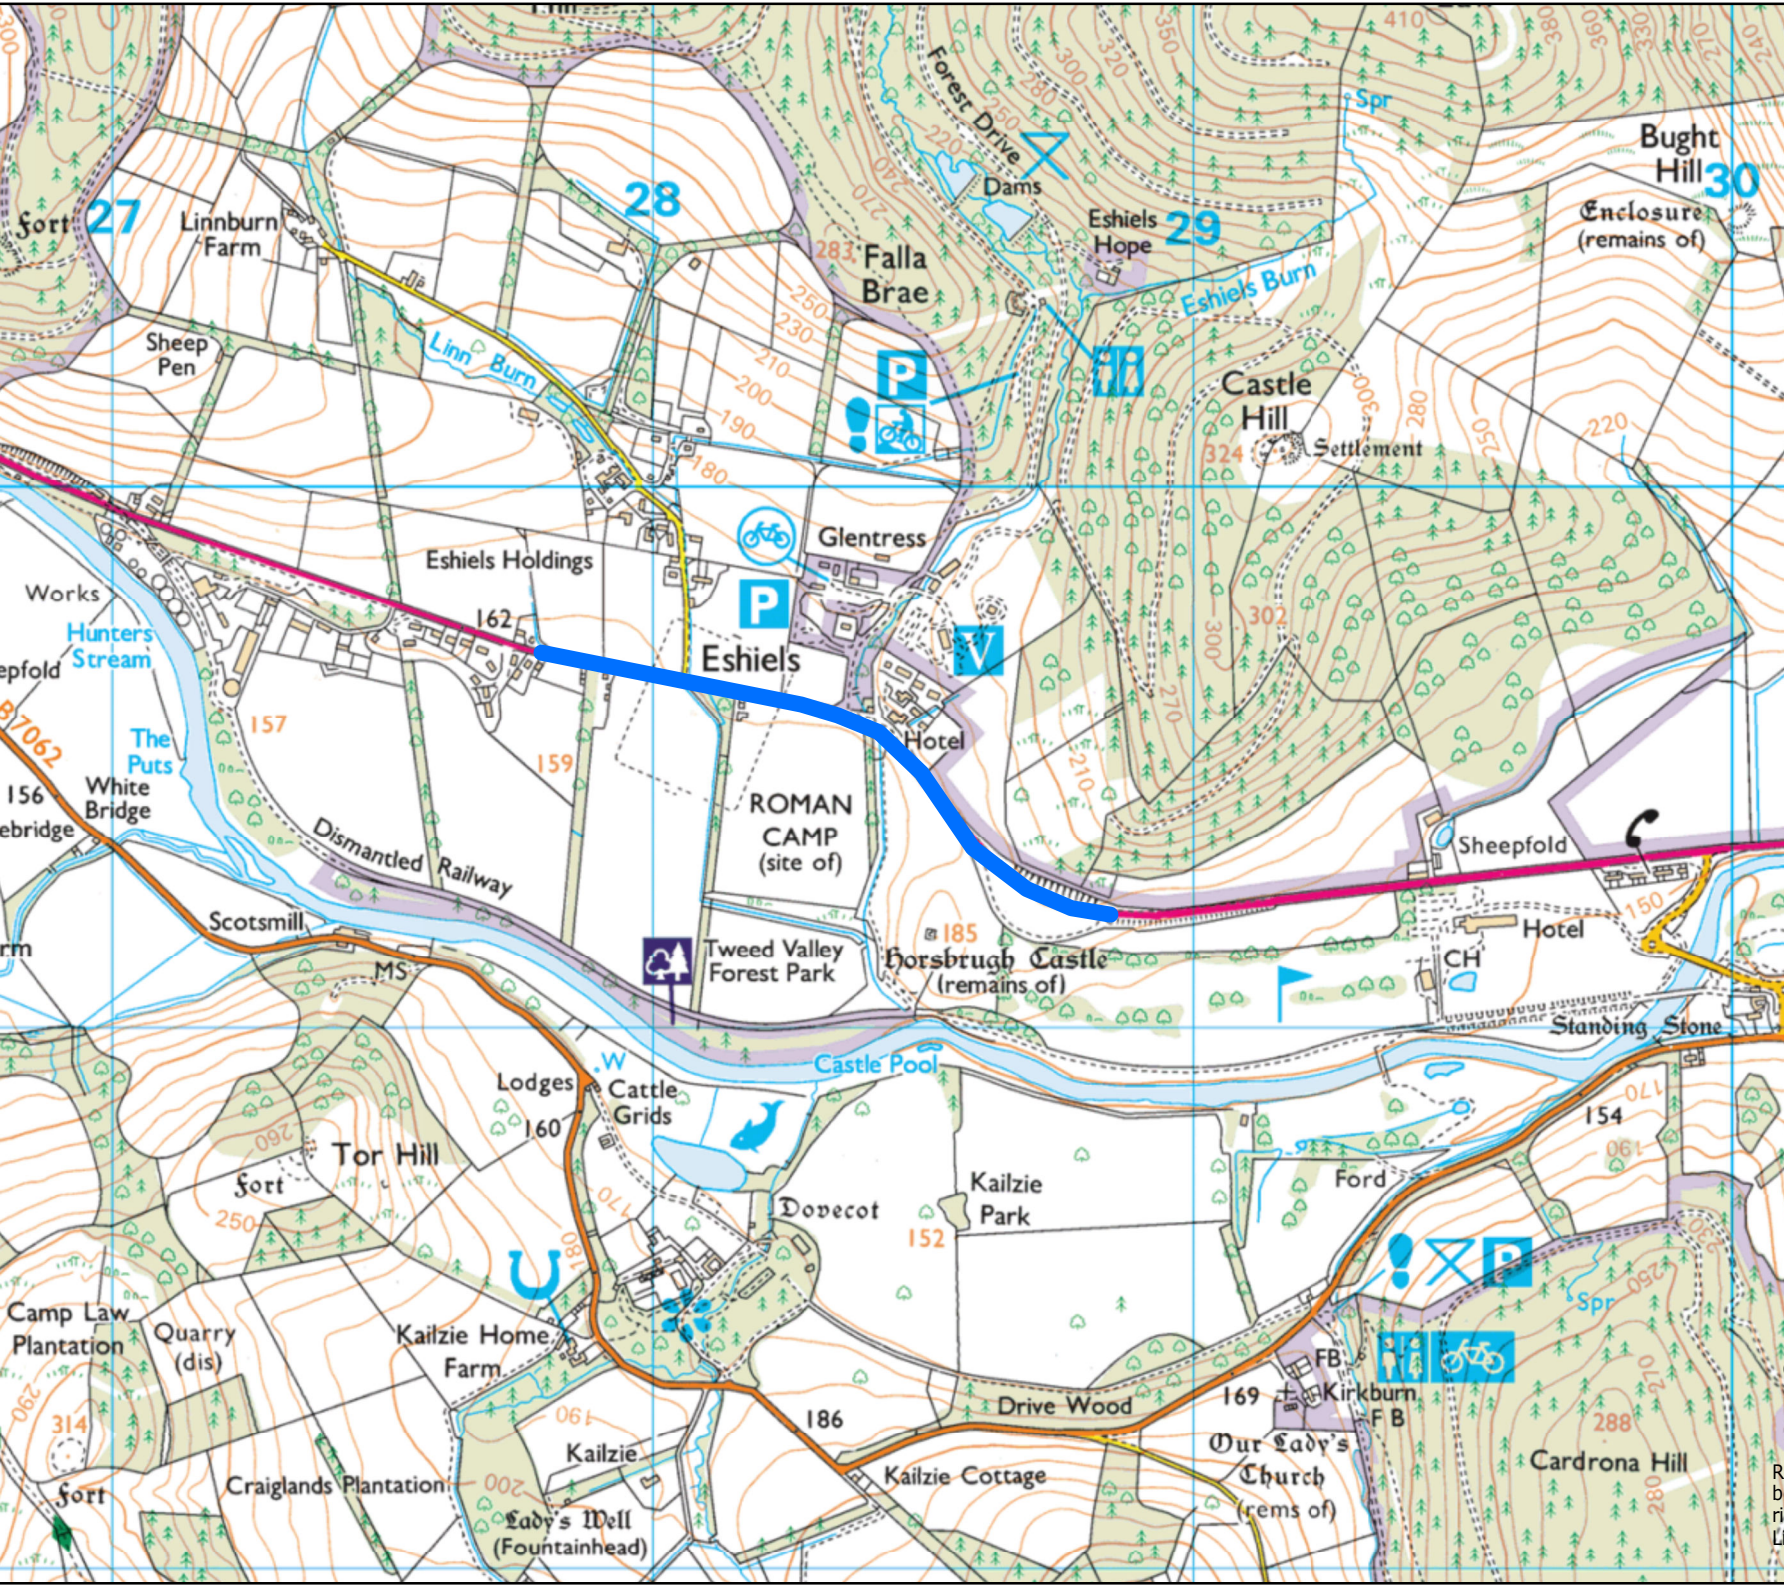

A72 Glentress, Peebles Speed Restriction

Key:

 30mph

G/Network/Covid 19/A NHS MAXX VAXX