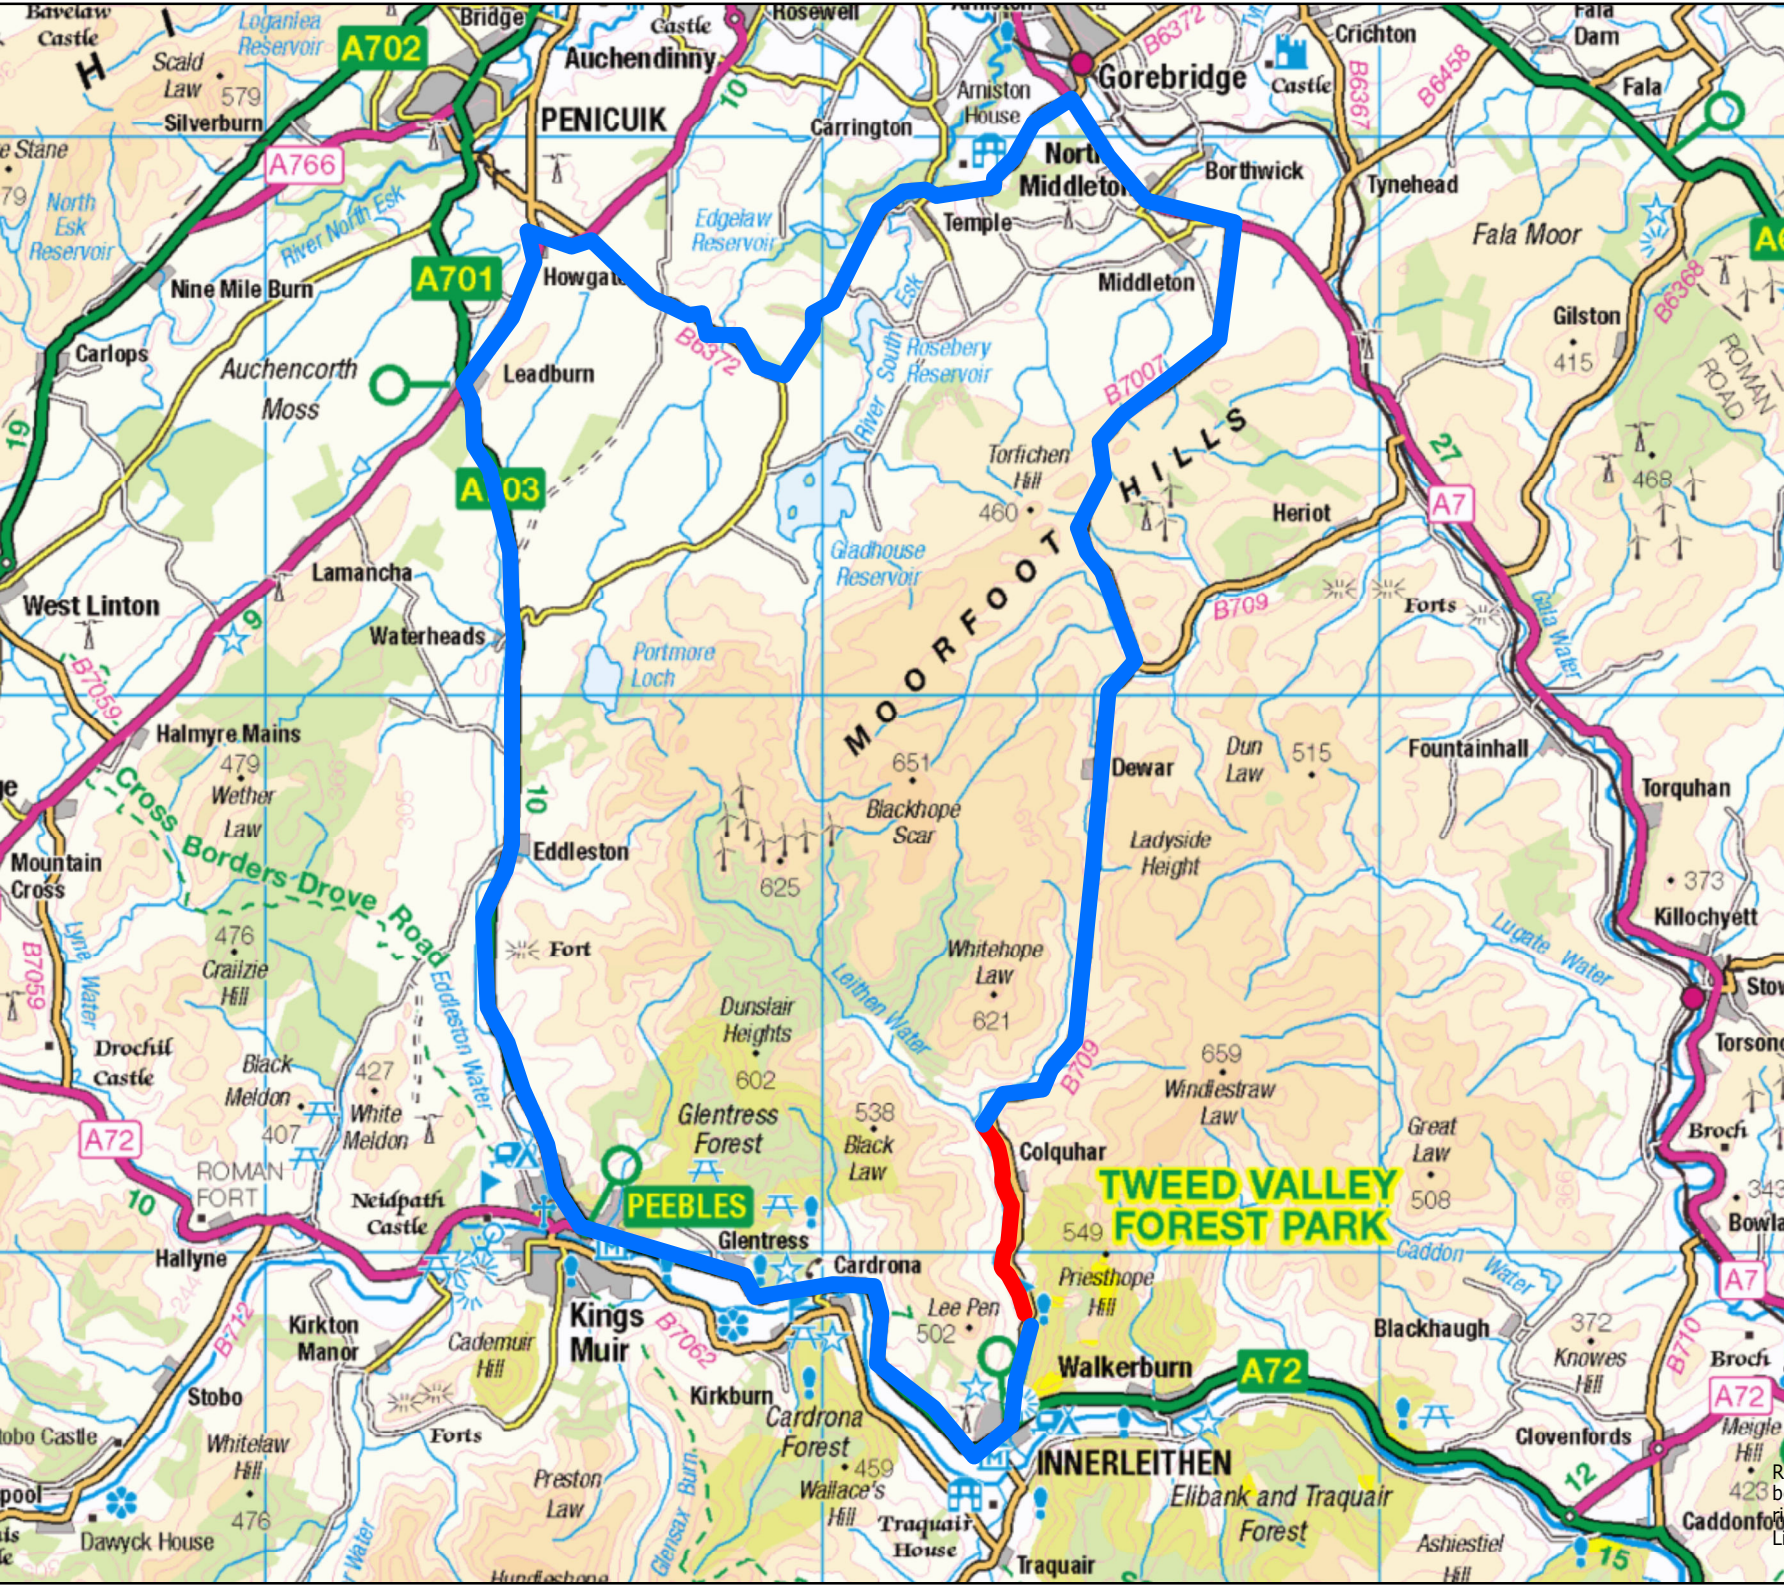

1:135,512

UCI World Cycling Championships B709 North of Innerleithen

Road Closure

Key:

 Closure

 Alternative Route

G/Network/Covid 19/A NHS MAXX VAXX