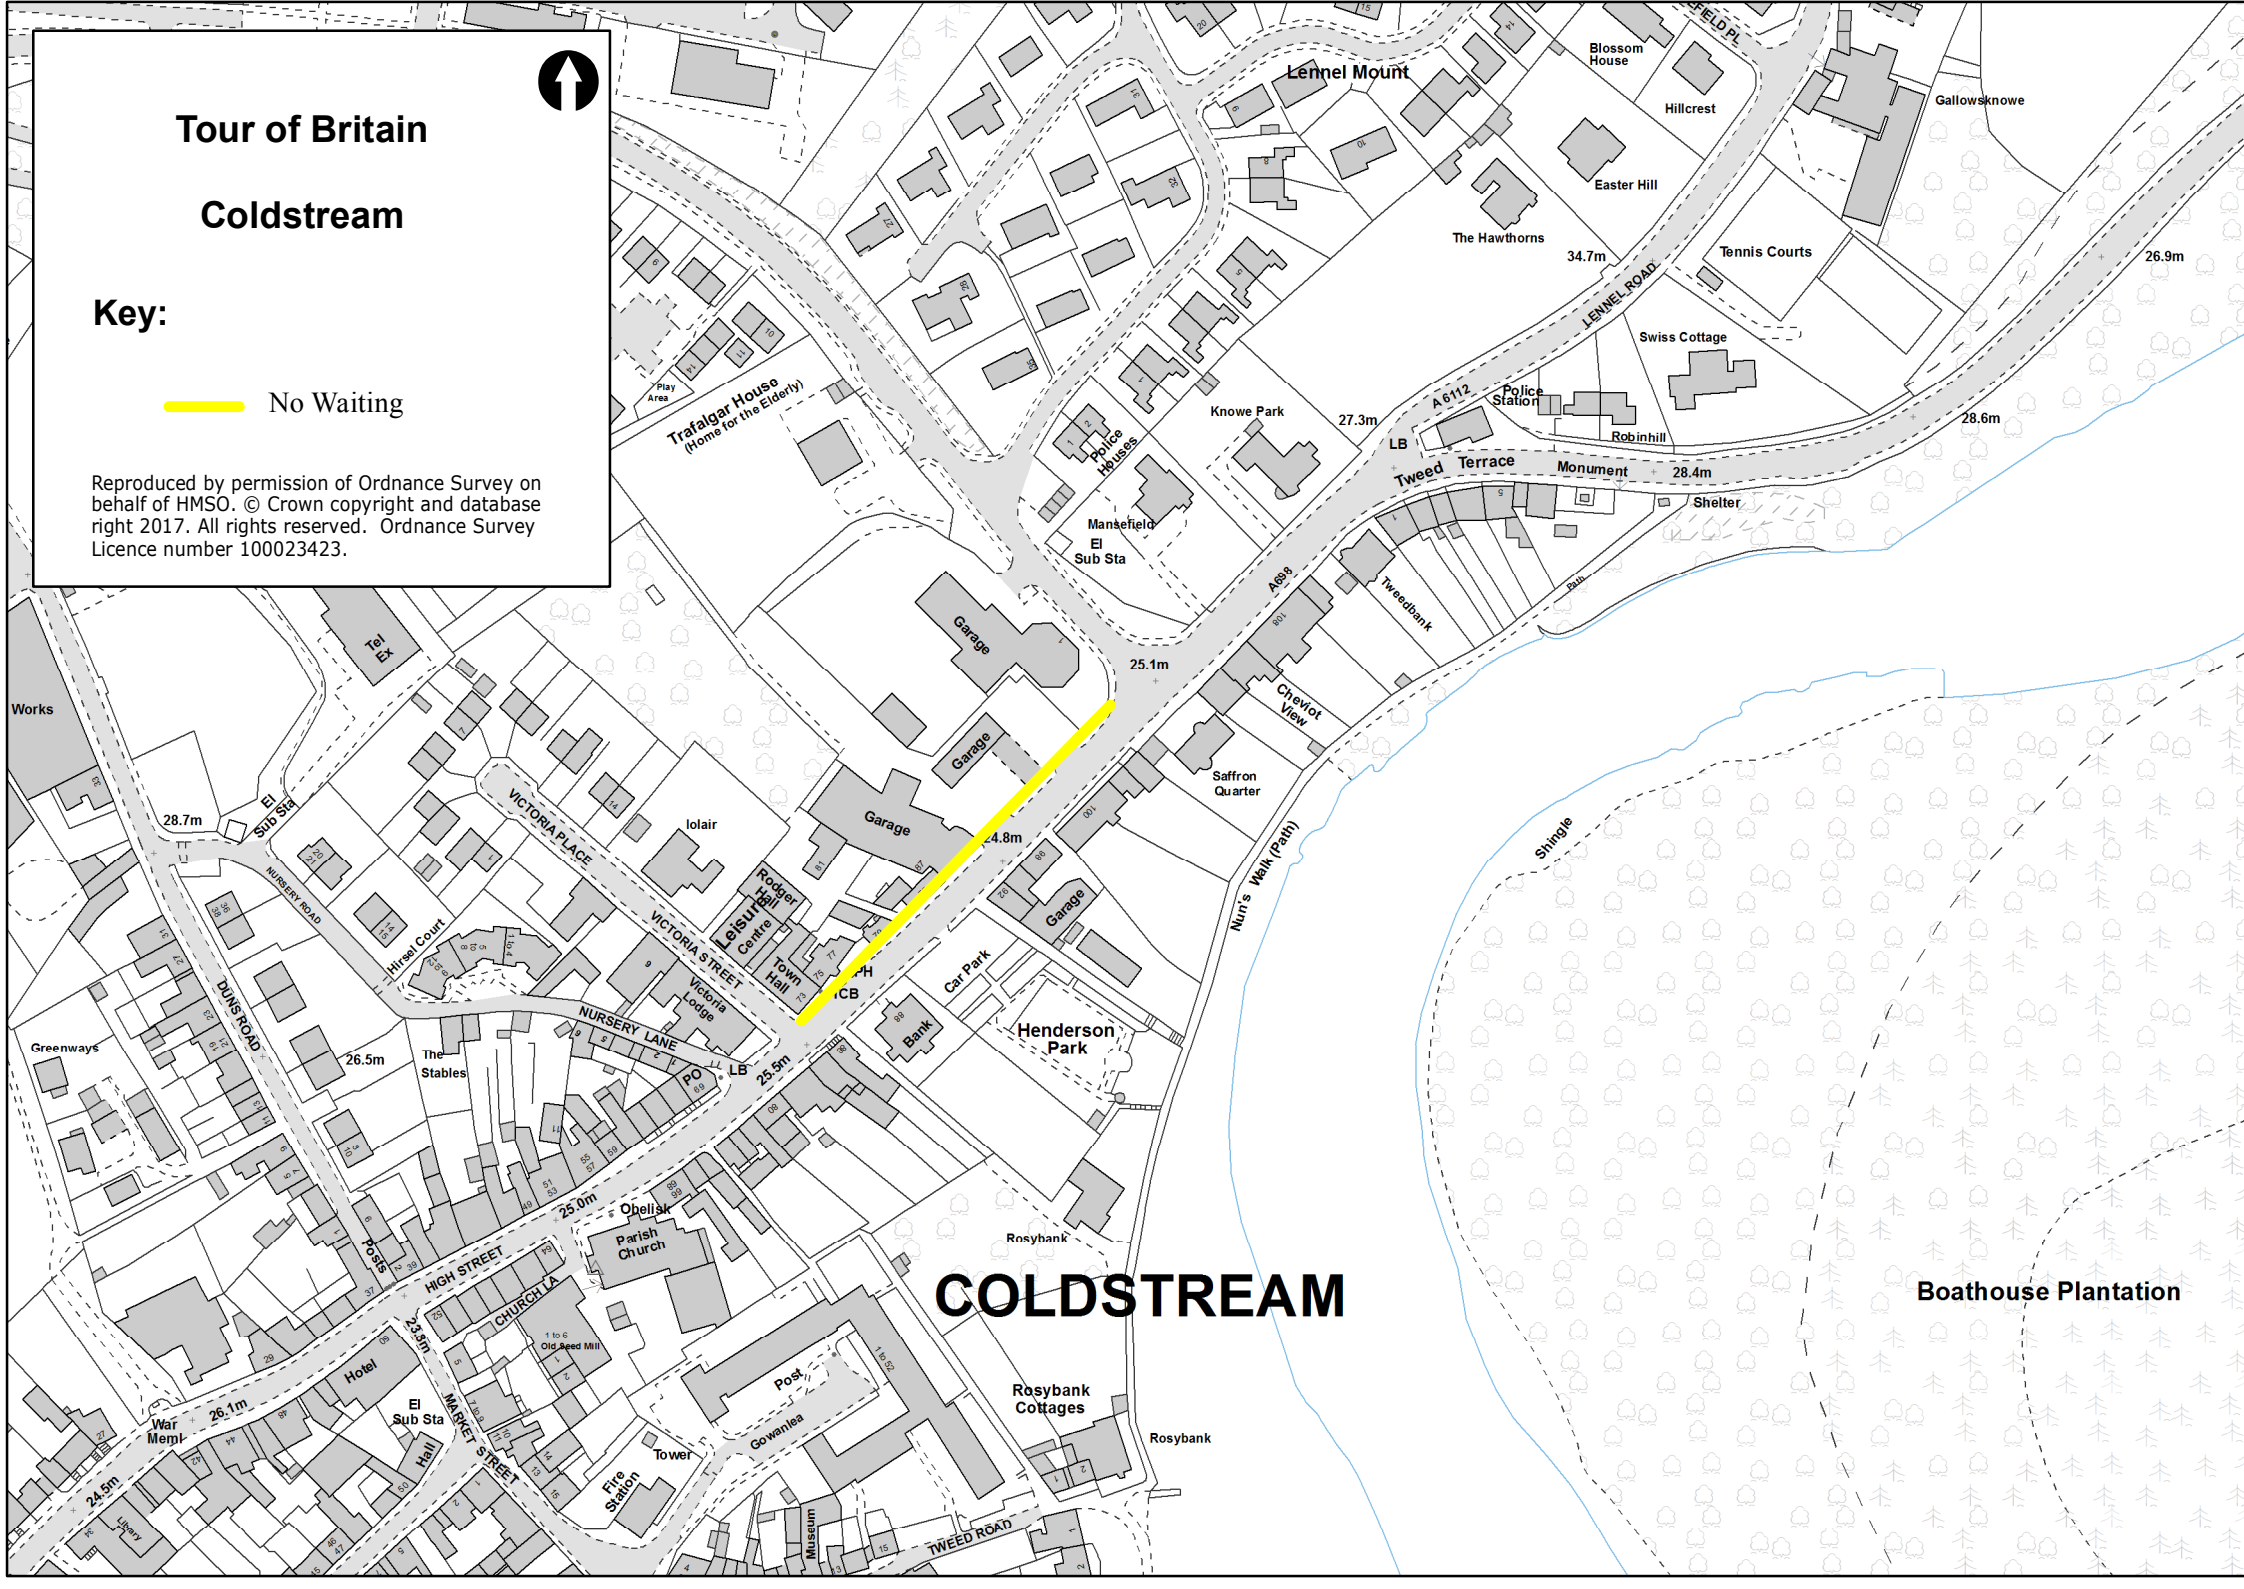

Tour of Britain

Coldstream

Key:

 No Waiting

Reproduced by permission of Ordnance Survey on behalf of HMSO. © Crown copyright and database right 2017. All rights reserved. Ordnance Survey Licence number 100023423.

COLDSTREAM

Boathouse Plantation