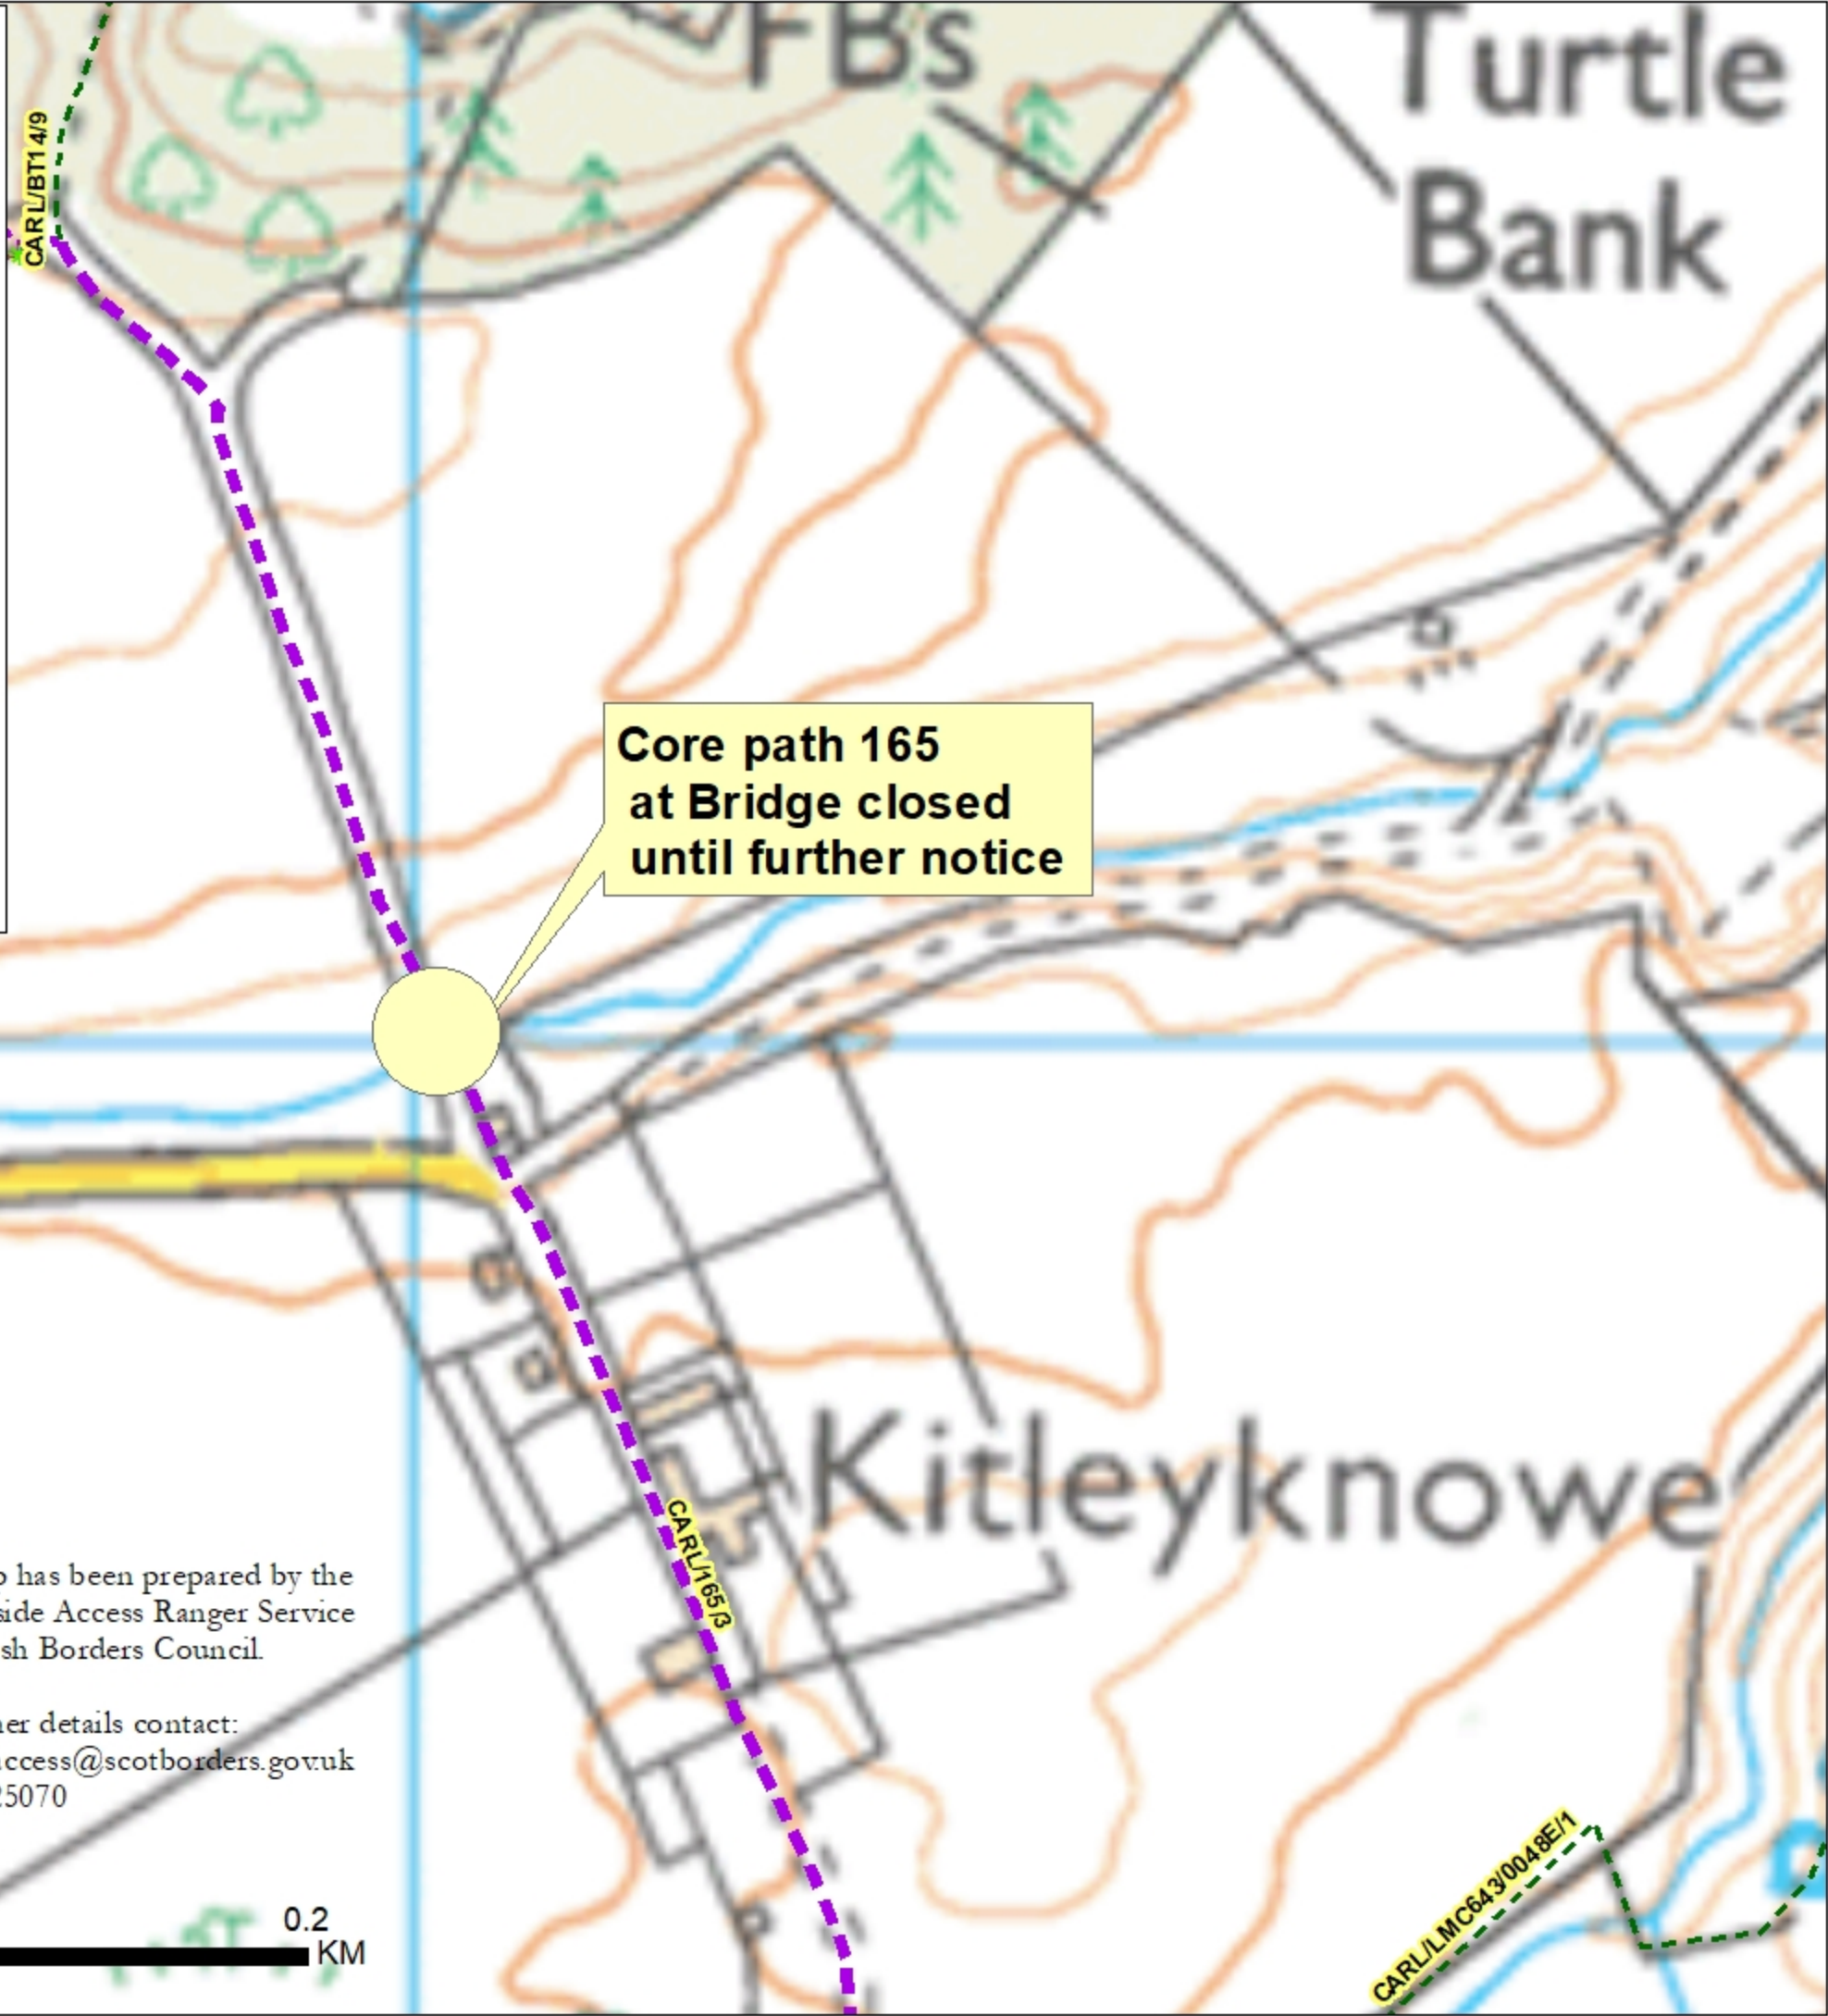

**Scottish Borders
Kitleyknowe , Carlops
Carlops Burn
Core Path 165
area**

**NOTICE
CORE PATH 165
at Bridge
CLOSED
until further notice
due to Health and safety reasons
path closed**

**Core path 165
at Bridge closed
until further notice**

Reproduced by permission of
Ordnance Survey on behalf of
HMSO © Crown copyright and
database right 2025.
All rights reserved.

Ordnance Survey Licence
number 100023423.

This map has been prepared by the
Countryside Access Ranger Service
of Scottish Borders Council.