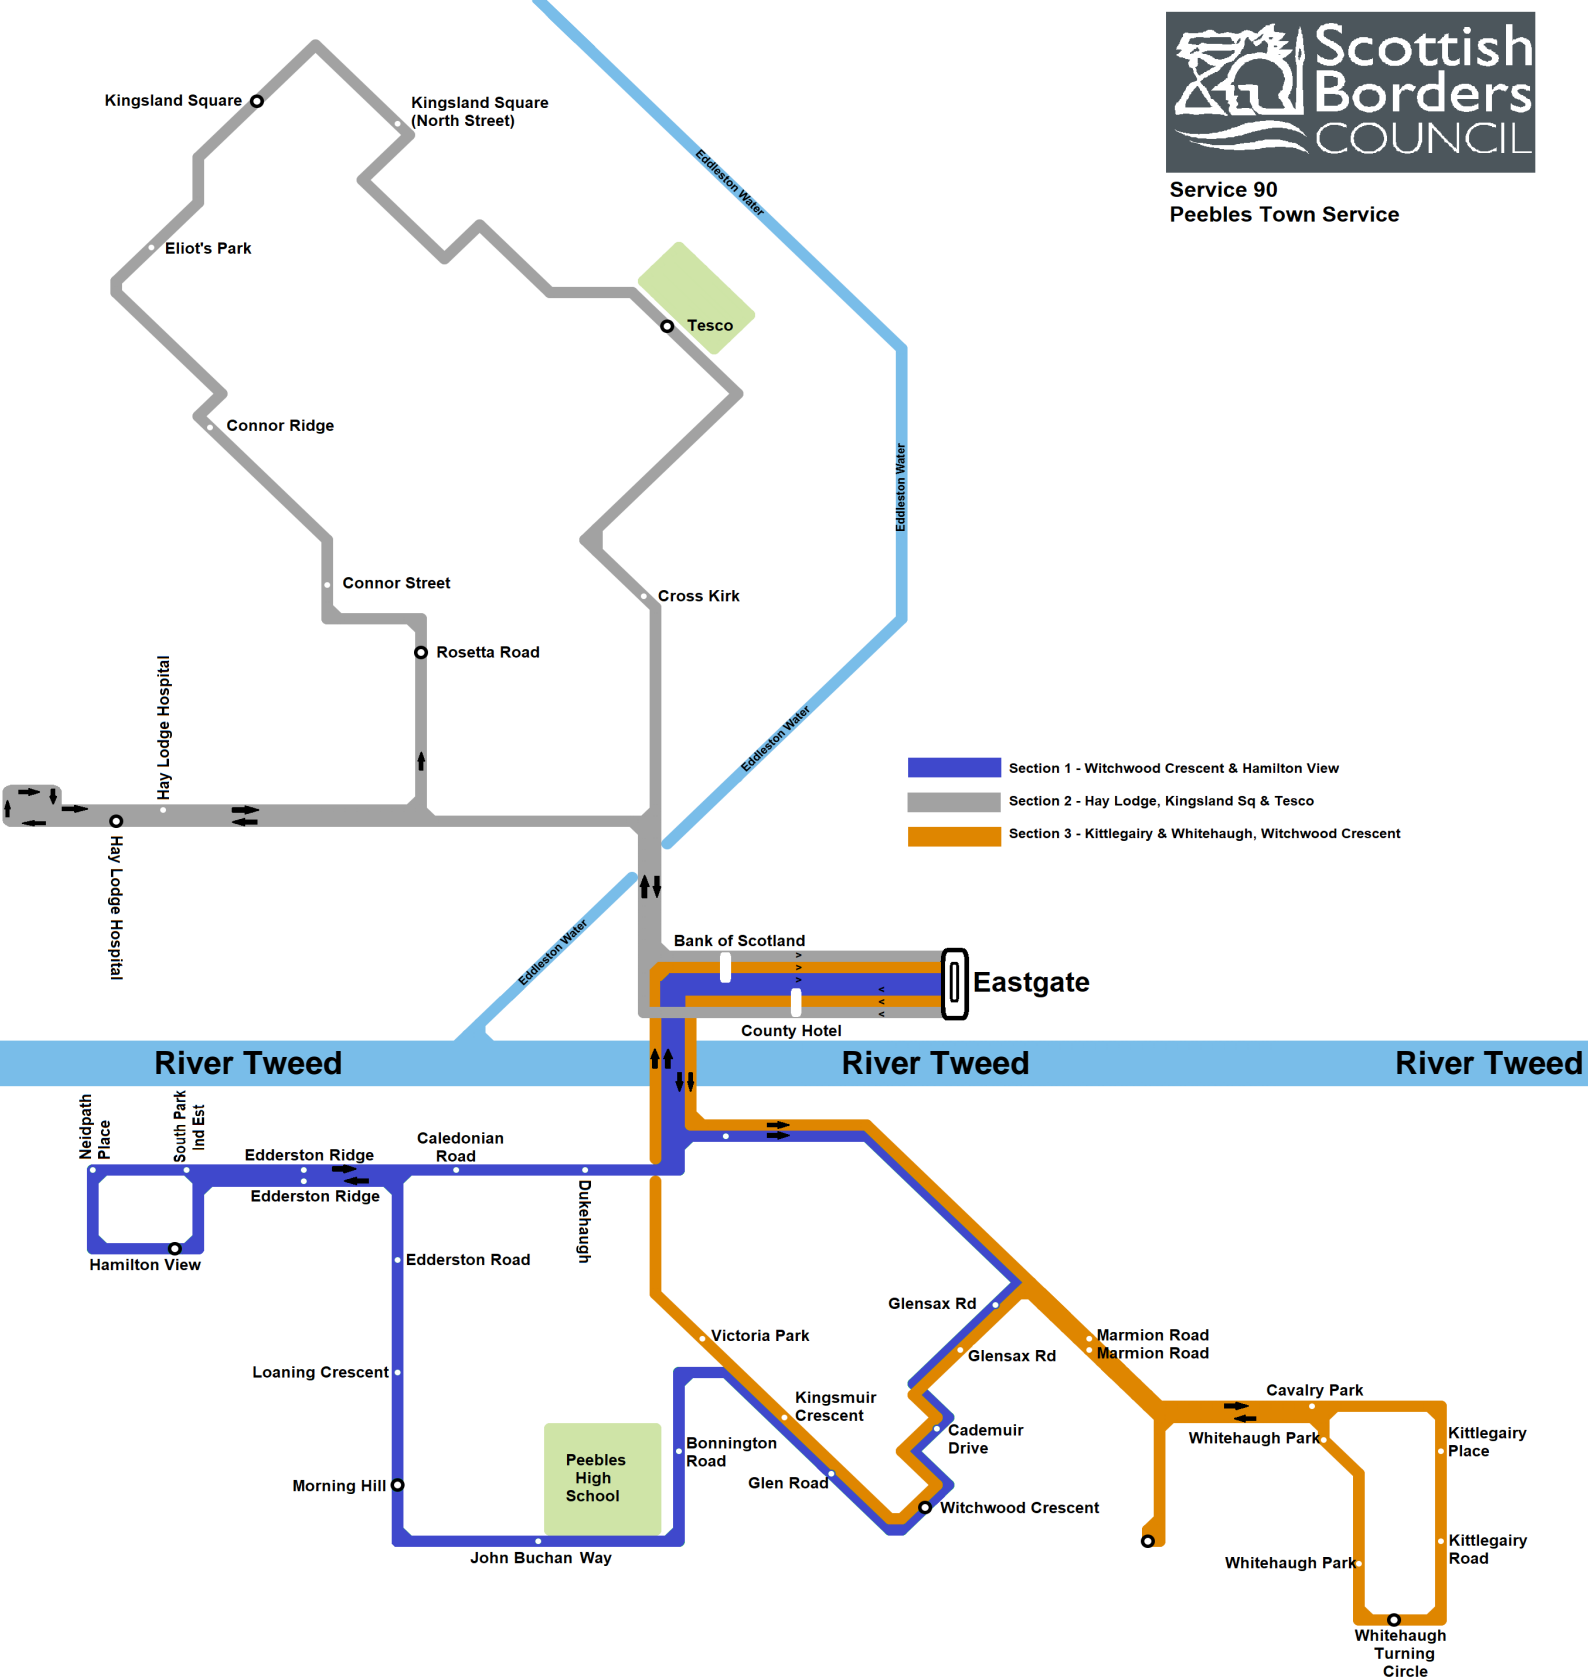

2- Eastgate - Hay Lodge Hospital - Rosetta Road - Kingsland Square - Tesco - Eastgate

3- Eastgate - Kittlegairy & Whitehaugh - Kingsway - Witchwood Crescent - Eastgate

Stop V	Section of Route>	1	2	3	1	2	3	1	2	3	1	1	2	3	1	2	3
Eastgate Post Office		08:15			09:45			11:15			12:45	14:15			15:45		
Witchwood Crescent Bus Shelter		08:21			09:51			11:21			12:51	14:21			15:51		
Edderston Road opposite Morning Hill		08:26			09:56			11:26			12:56	14:26			15:56		
Hamilton View		08:30			10:00			11:30			13:00	14:30			16:00		
Eastgate Post Office		08:35	08:45		10:05	10:15		11:35	11:45		13:05	14:35	14:45		16:05	16:15	
Hay Lodge Hospital			08:48			10:18			11:48				14:48			16:18	
Rosetta Road			08:51			10:21			11:51				14:51			16:21	
Kingsland Square			08:55			10:25			11:55				14:55			16:25	
Tesco			08:58			10:28			11:58				14:58			16:28	
Eastgate Post Office			09:05	09:15		10:35	10:45		12:05	12:15			15:05	15:15		16:35	16:45
Whitehaugh Turning Circle				09:23			10:53			12:23				15:23			16:53
Kingsway Bus Stance				09:26			10:56			12:26				15:23			16:56
Witchwood Crescent Bus Shelter				09:30			11:00			12:30				15:30			17:00
Eastgate Post Office				09:36			11:06			12:36				15:36			17:06

Map and route descriptions on next page.

### Route Descriptions:

**Section 1-** Eastgate - Glensax Road - Cademuir Drive - Witchwood Crescent - Glen Road - Bonnington Road - Cragierne Lane - Edderston Road - South Parks - Hamilton View - South Parks - Caledonian Road - Eastgate

**Section 2-** Eastgate - Hay Lodge Hospital - Rosetta Road - Connor Street - Eliot's Park - Kingsland Square - Tesco - Eastgate

**Section 3-** Eastgate - Kittlegairy View - Whitehaugh Park - Glensax Road - Cademuir Drive - Witchwood Crescent - Glen Road - Springhill Road - Eastgate