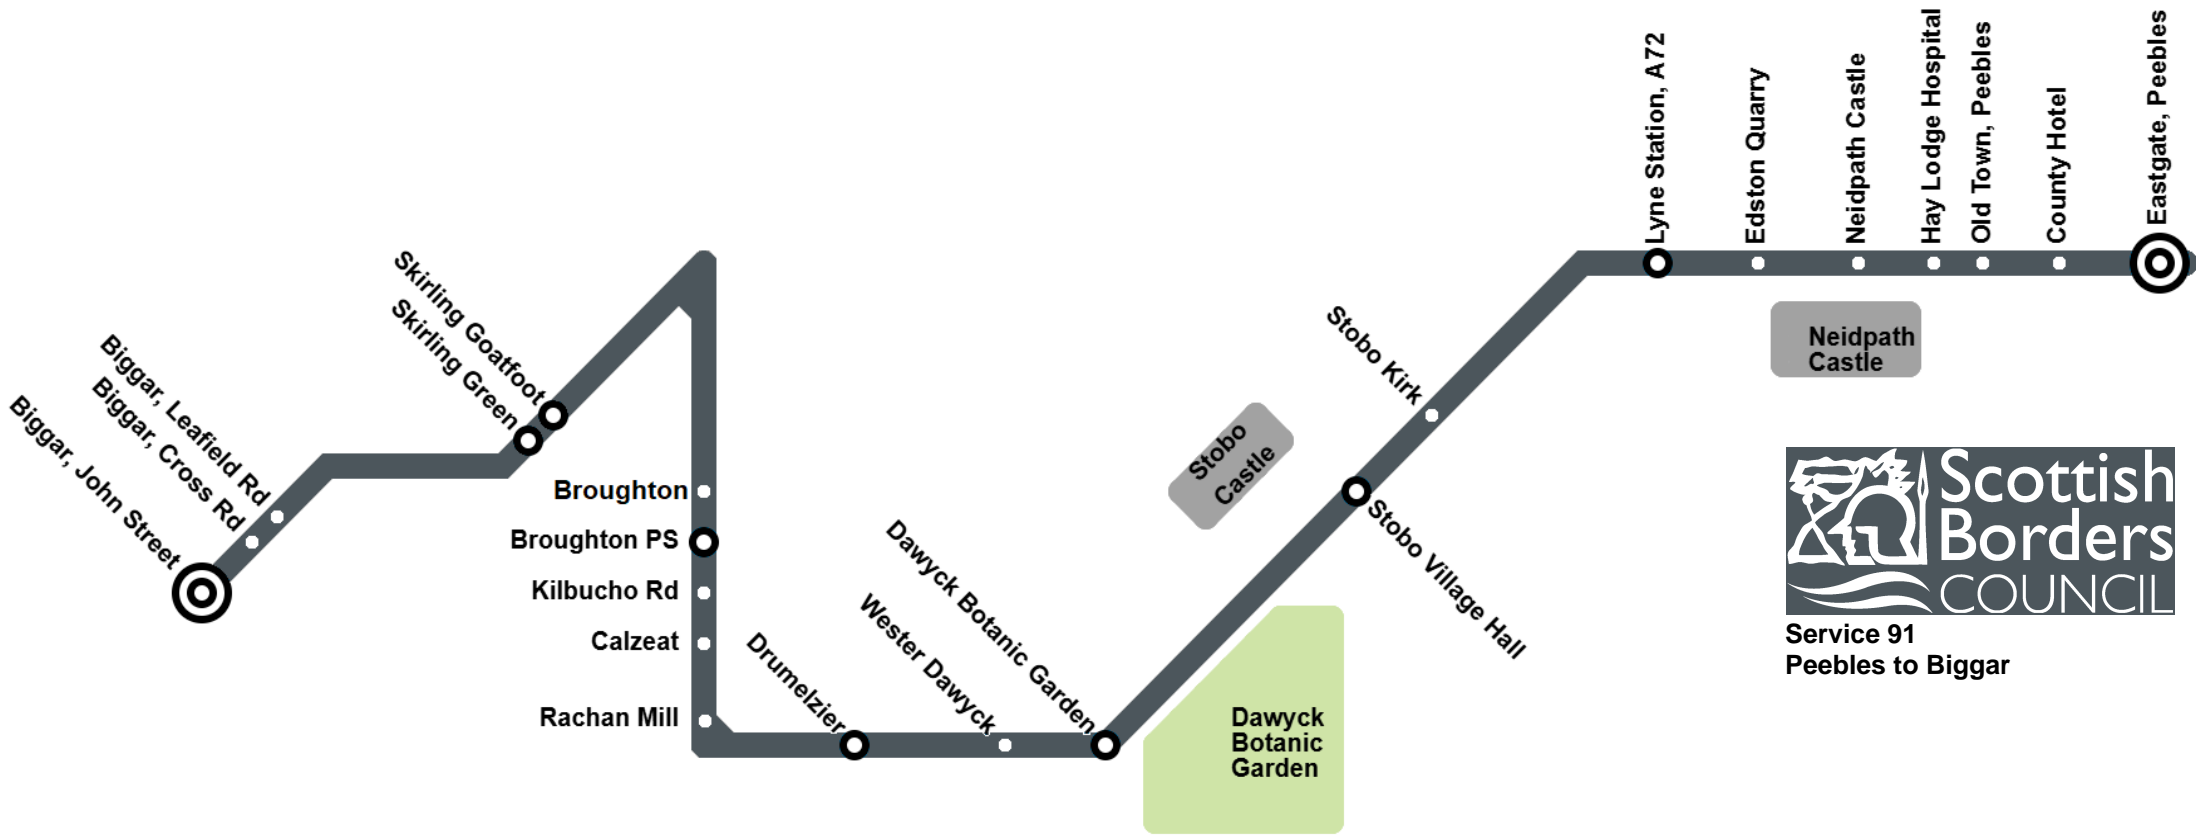

## Peebles to Biggar

Stop V				
Peebles, Eastgate Post Office	07:05	10:05	14:05	17:45
Lyne Station	07:13	10:13	14:13	17:53
Stobo Village Hall	07:18	10:18	14:18	17:58
Drumelzier, Dawyck Botanic Garden	07:22	10:22	14:22	18:02
Drumelzier Kirk	07:26	10:26	14:26	18:06
Broughton Primary School	07:32	10:32	14:32	18:10
Skirling, Green	07:42	10:42	14:42	18:20
Biggar, John Street	07:46	10:46	14:46	18:26

## Biggar to Peebles

Stop V				
Biggar, John Street	07:50	10:50	14:50	18:30
Skirling, Goatfoot	07:54	10:54	14:54	18:34
Broughton Primary School	08:04	11:04	15:04	18:44
Drumelzier Kirk	08:10	11:10	15:10	18:50
Drumelzier, Dawyck Botanic Garden	08:14	11:14	15:14	18:54
Stobo Village Hall	08:18	11:18	15:18	18:58
Lyne Station	08:23	11:23	15:23	19:03
Peebles, Eastgate Post Office	08:31	11:31	15:31	19:11

This service operates Monday to Saturday.

This service is not affected by school terms or school holidays.

This service **will not** operate on 25th and 26th December nor 1st & 2nd January.

Outwith built-up areas, this service operates on a Hail & Ride basis - wait in any safe location and flag the bus down as it approaches to board the service.

Service 91  
Peebles to Biggar

**Route Descriptions:**

**Peebles to Biggar** - Peebles Eastgate - Hay Lodge Hospital - Lyne Station - Stobo - Drumelzier - Broughton - Skirling - Biggar

**Biggar to Peebles** - Biggar - Skirling - Broughton - Drumelzier - Stobo - Lyne Station - Hay Lodge Hospital - Peebles Eastgate