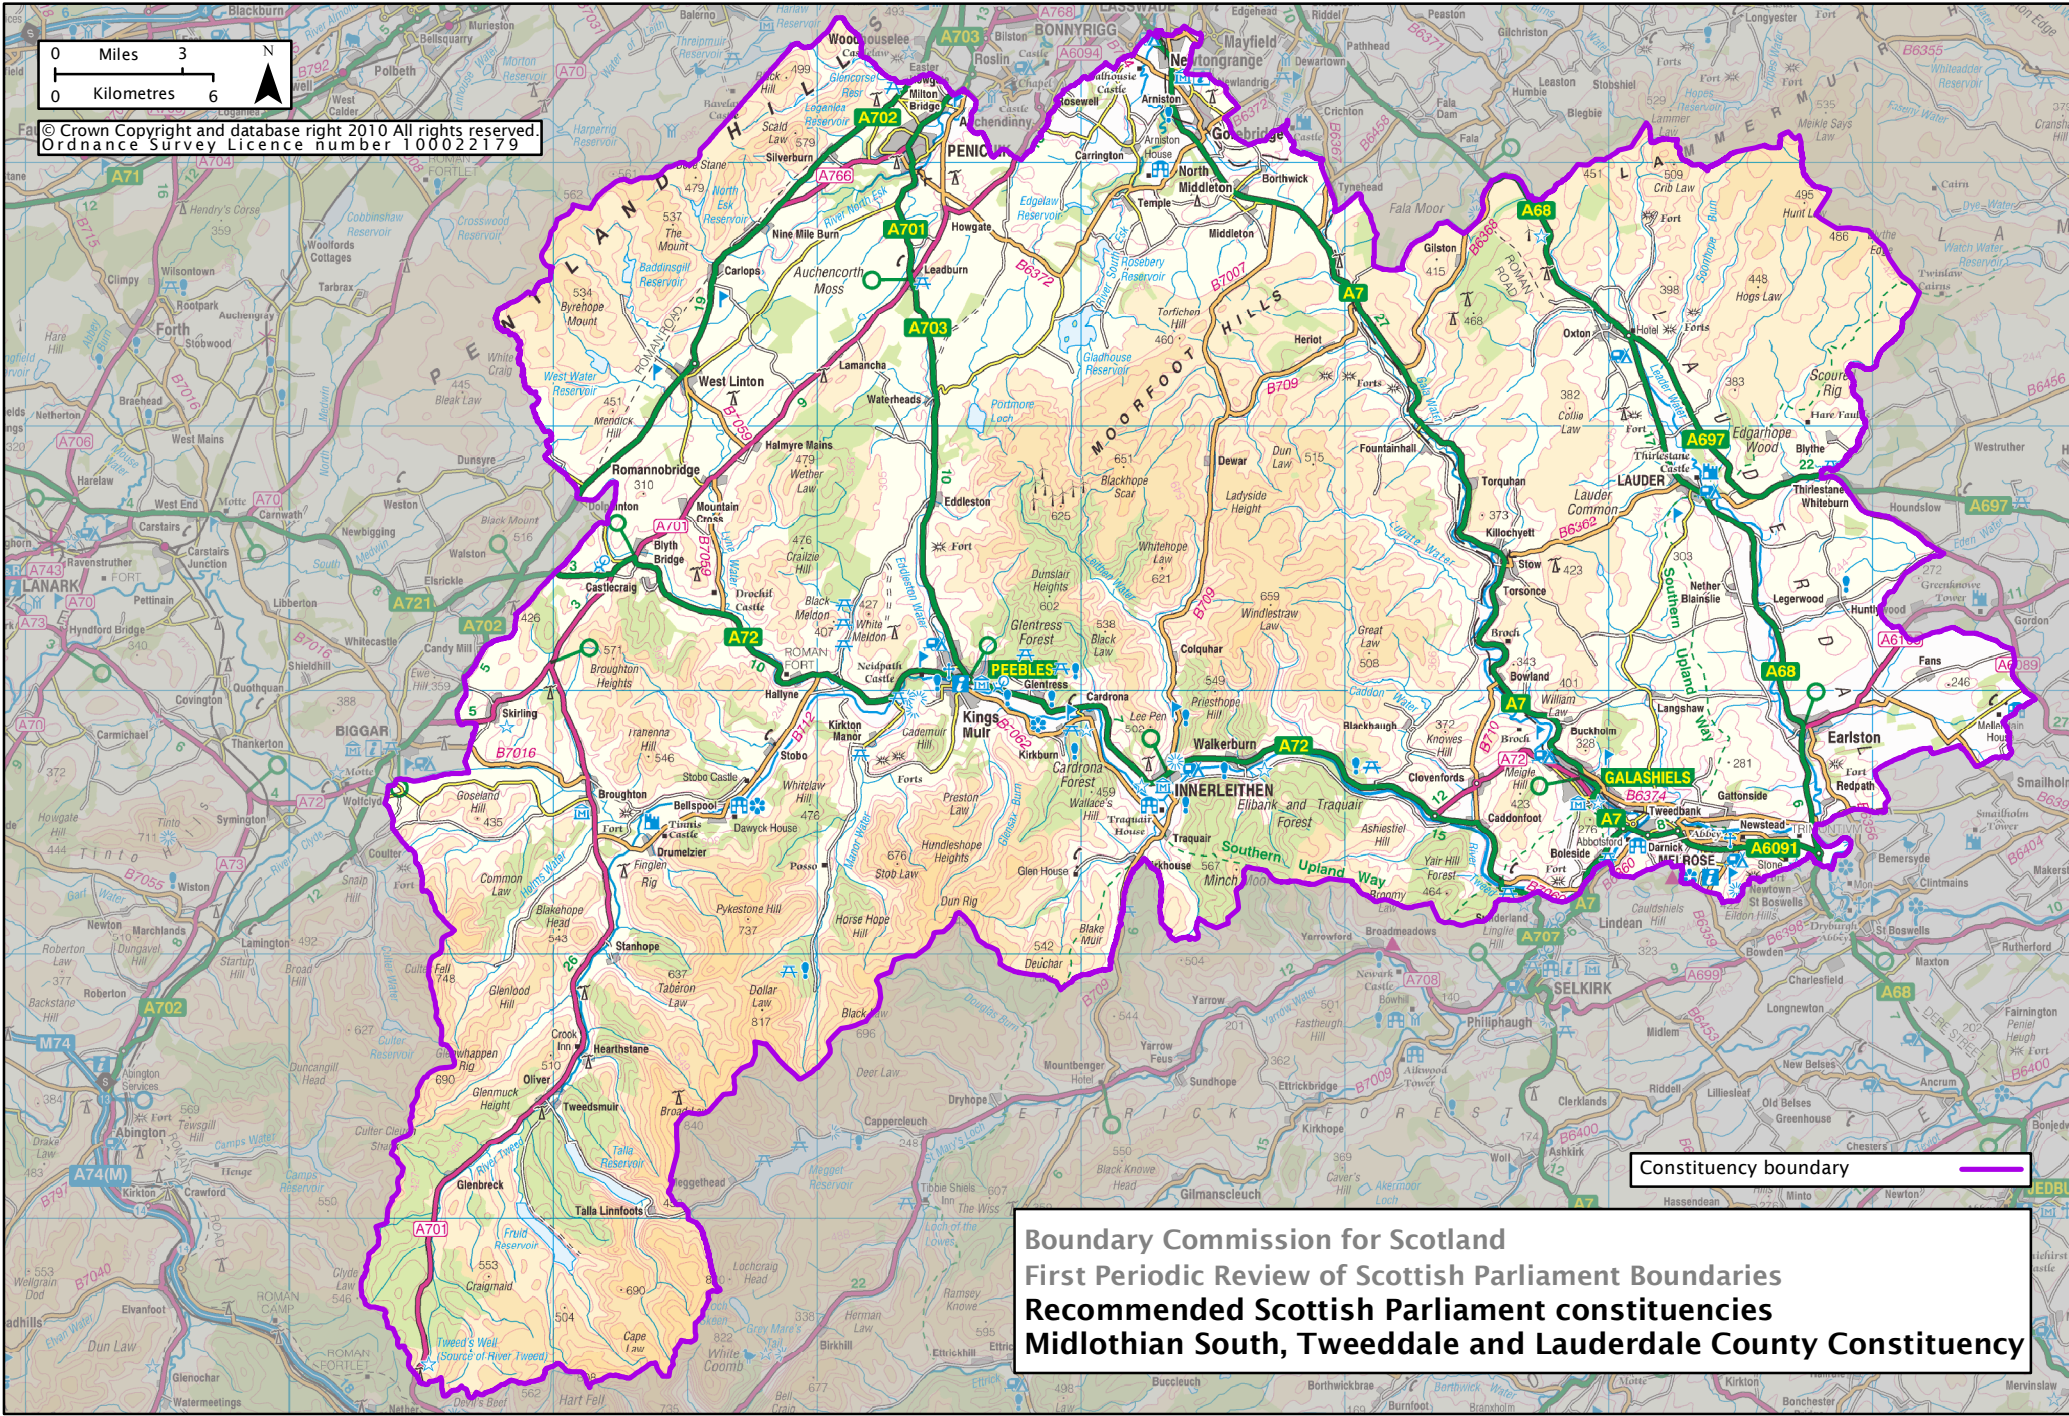

© Crown Copyright and database right 2010 All rights reserved.  
Ordnance Survey Licence number 100022179

Constituency boundary

**Boundary Commission for Scotland**  
**First Periodic Review of Scottish Parliament Boundaries**  
**Recommended Scottish Parliament constituencies**  
**Midlothian South, Tweeddale and Lauderdale County Constituency**