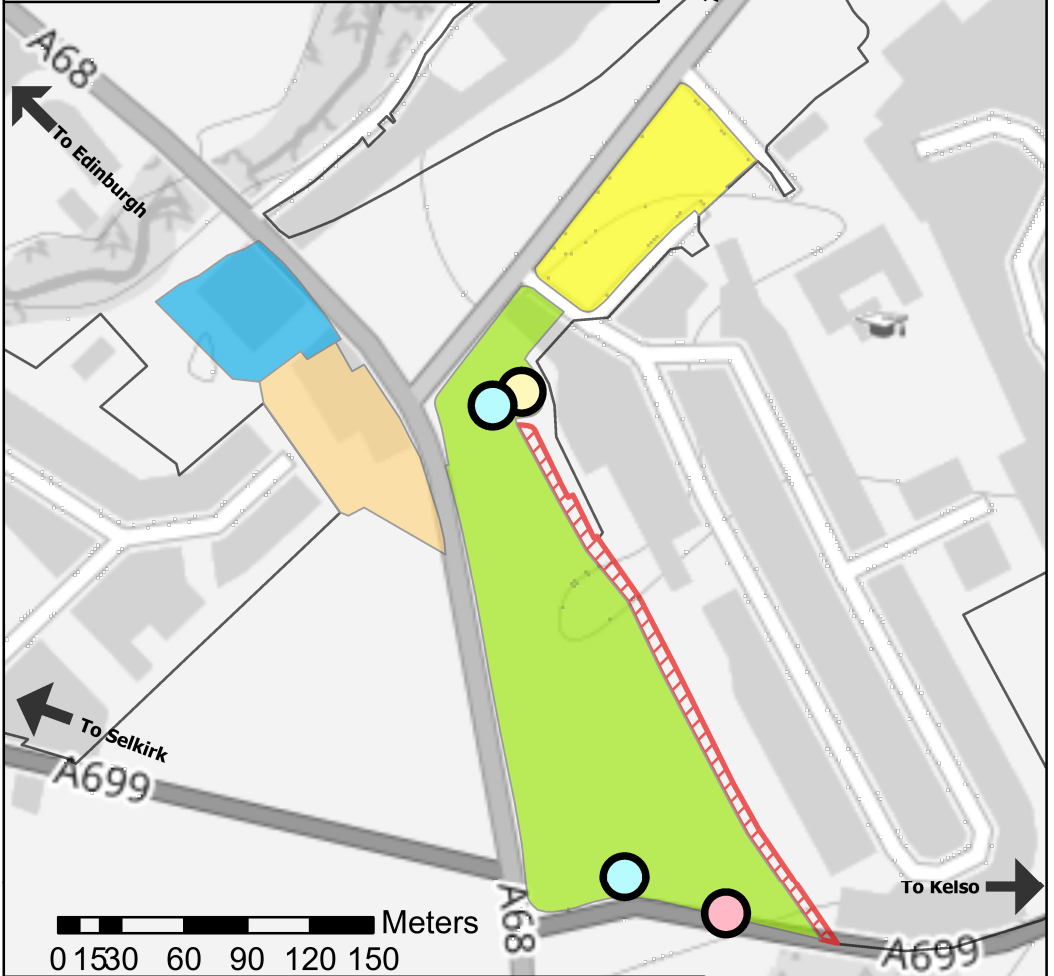

# Legend

-  Bus Station
-  Emergency Access
-  Garage
-  Main area used for
-  Hotel
-  Likely to be used for Fair, horses may be kept in this area
-  Site Entrance
-  Portaloos
-  Skip

Reproduced by permission of Ordnance Survey on behalf of HMSO. © Crown copyright and database right 2023. All rights reserved. Ordnance Survey Licence number 100023423.