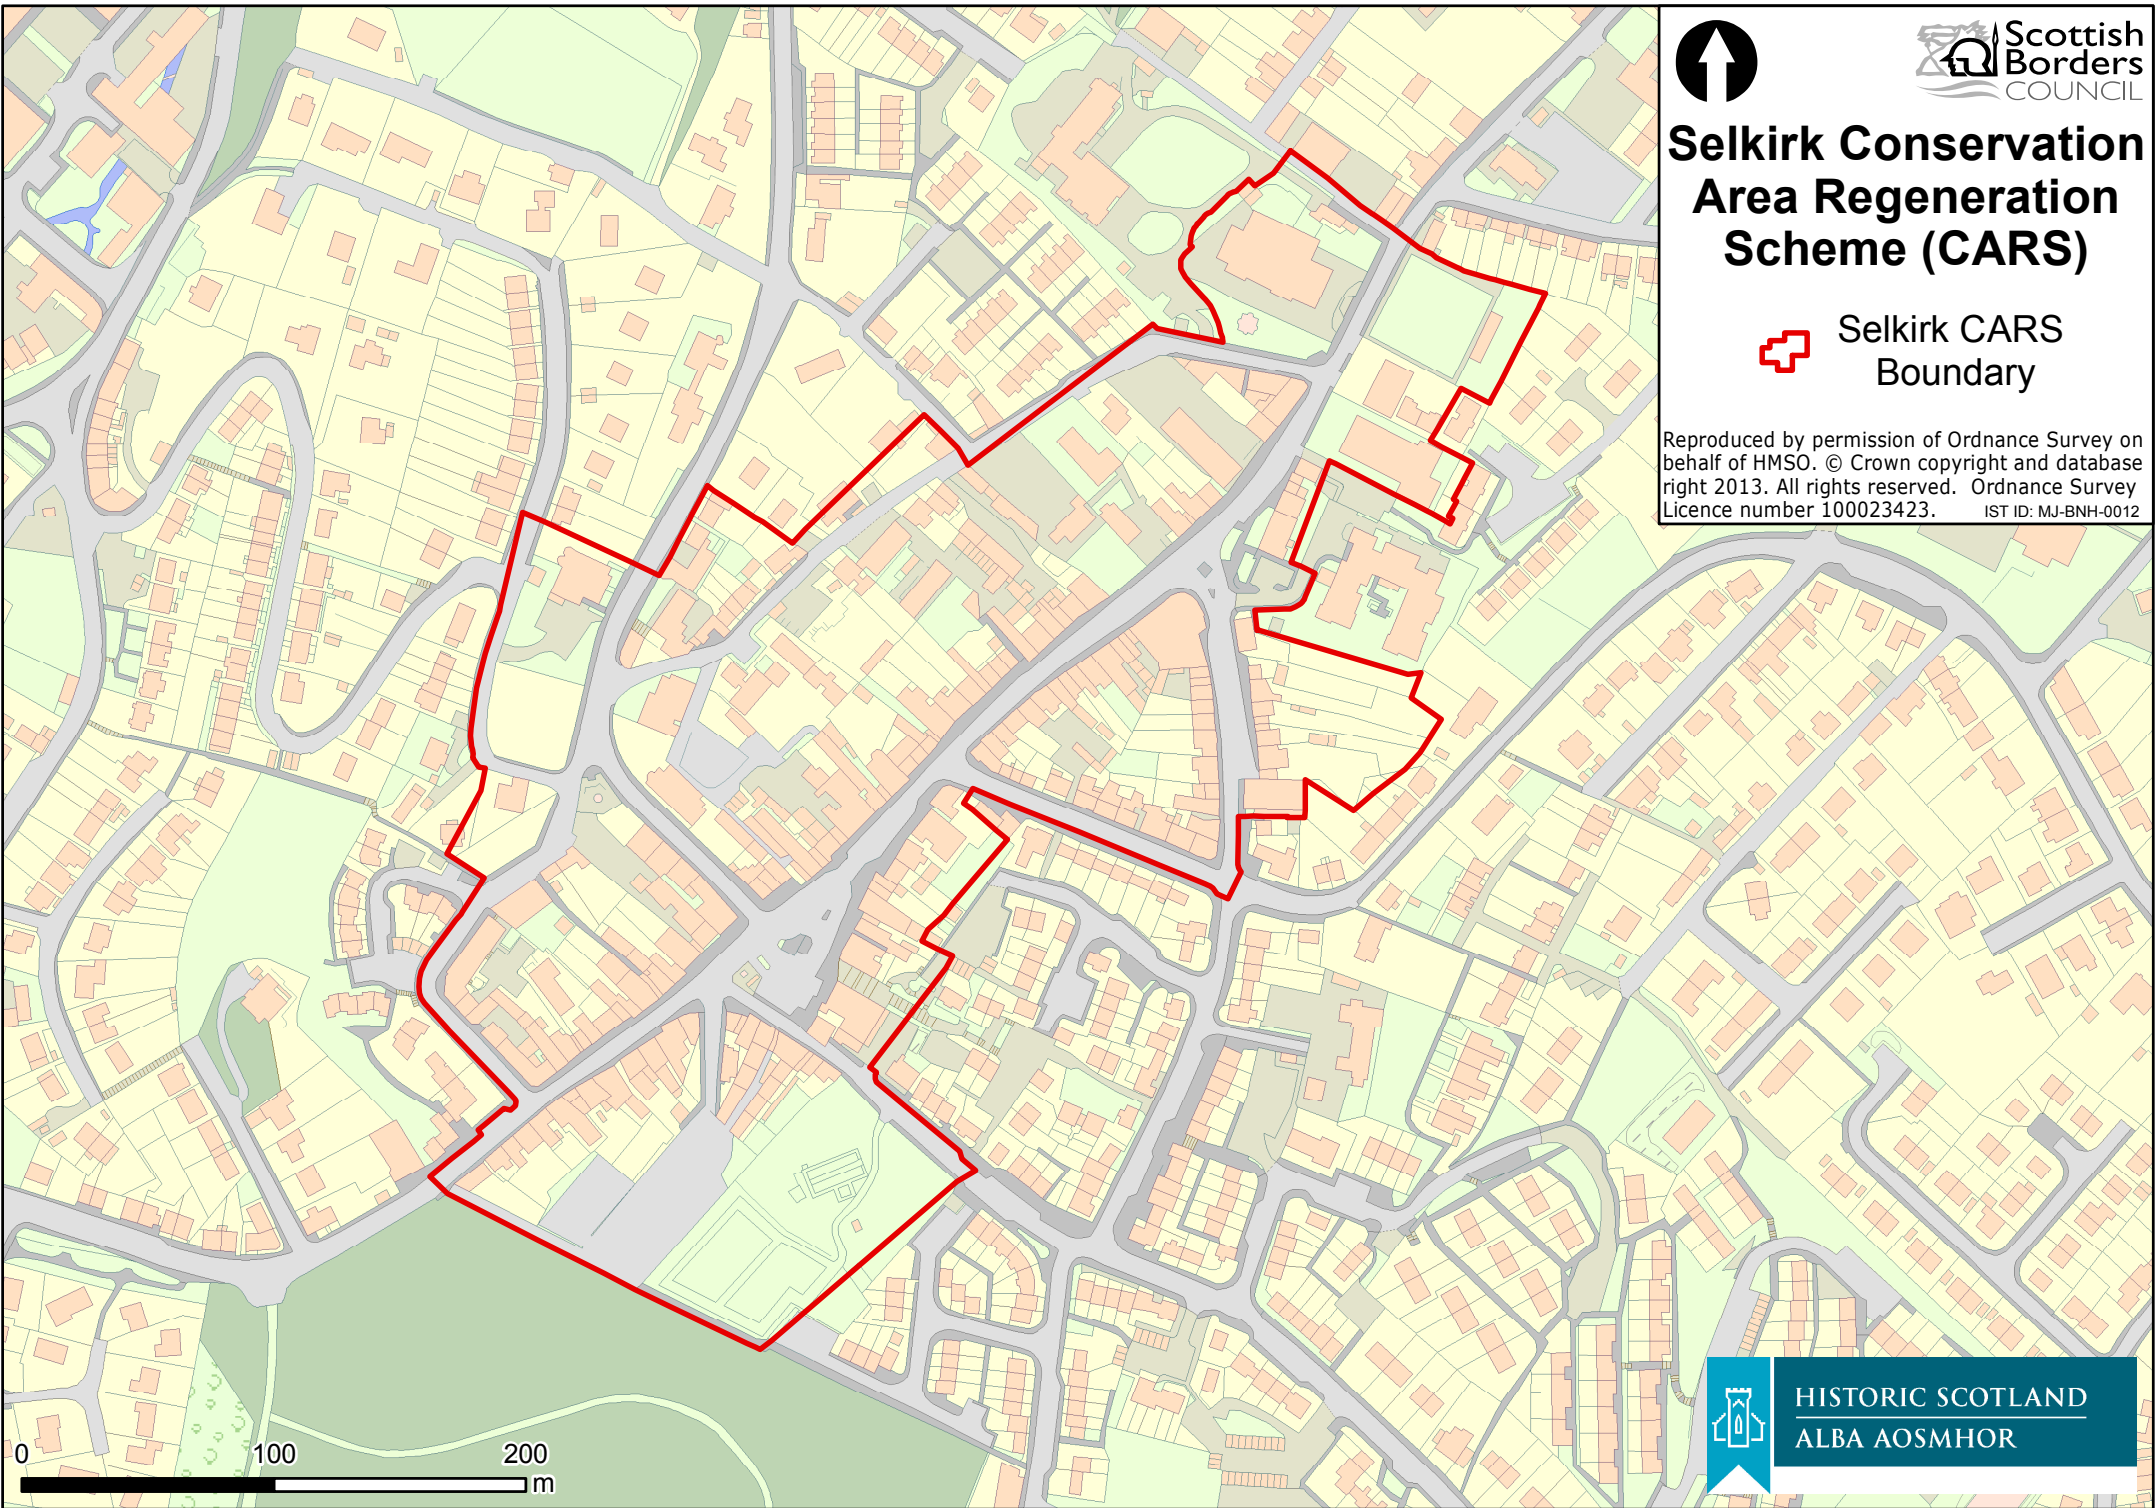

Selkirk Conservation Area Regeneration Scheme (CARS)

Selkirk CARS
Boundary

Reproduced by permission of Ordnance Survey on behalf of HMSO. © Crown copyright and database right 2013. All rights reserved. Ordnance Survey Licence number 100023423. IST ID: MJ-BNH-0012

HISTORIC SCOTLAND
ALBA AOSMHOR