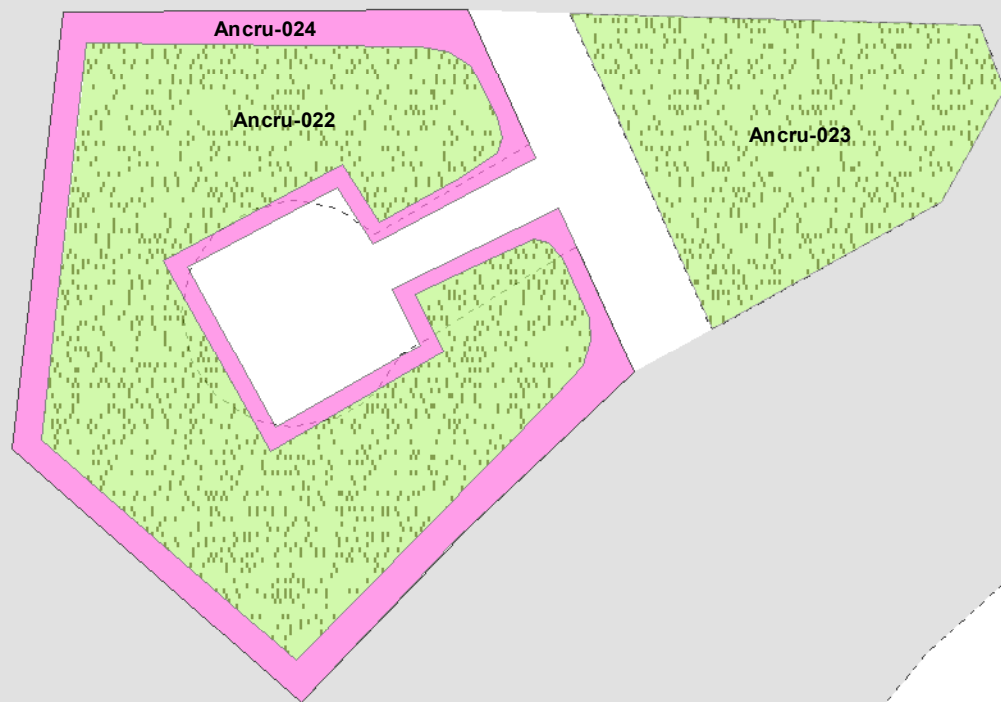

Ancru-016

ANNUAL BEDDING PLOTS (CURRENT)

WAR MEMORIAL
ANCRUM

Legend

- Bed: Annual
- Food Growing Area
- Bed: Heather
- Bed: Herbaceous
- Bed: Rose
- Bed: Shrub
- Bed: Wildflower
- Grass: High Amenity
- Grass: Amenity
- Grass: Low Amenity
- Grass : Woodland
- Hardstanding: Paved
- Hardstanding: Tarmac
- Play Area
- Woodland
- Allotment
- Pond

Ancru-017

m

Var

Mem

St