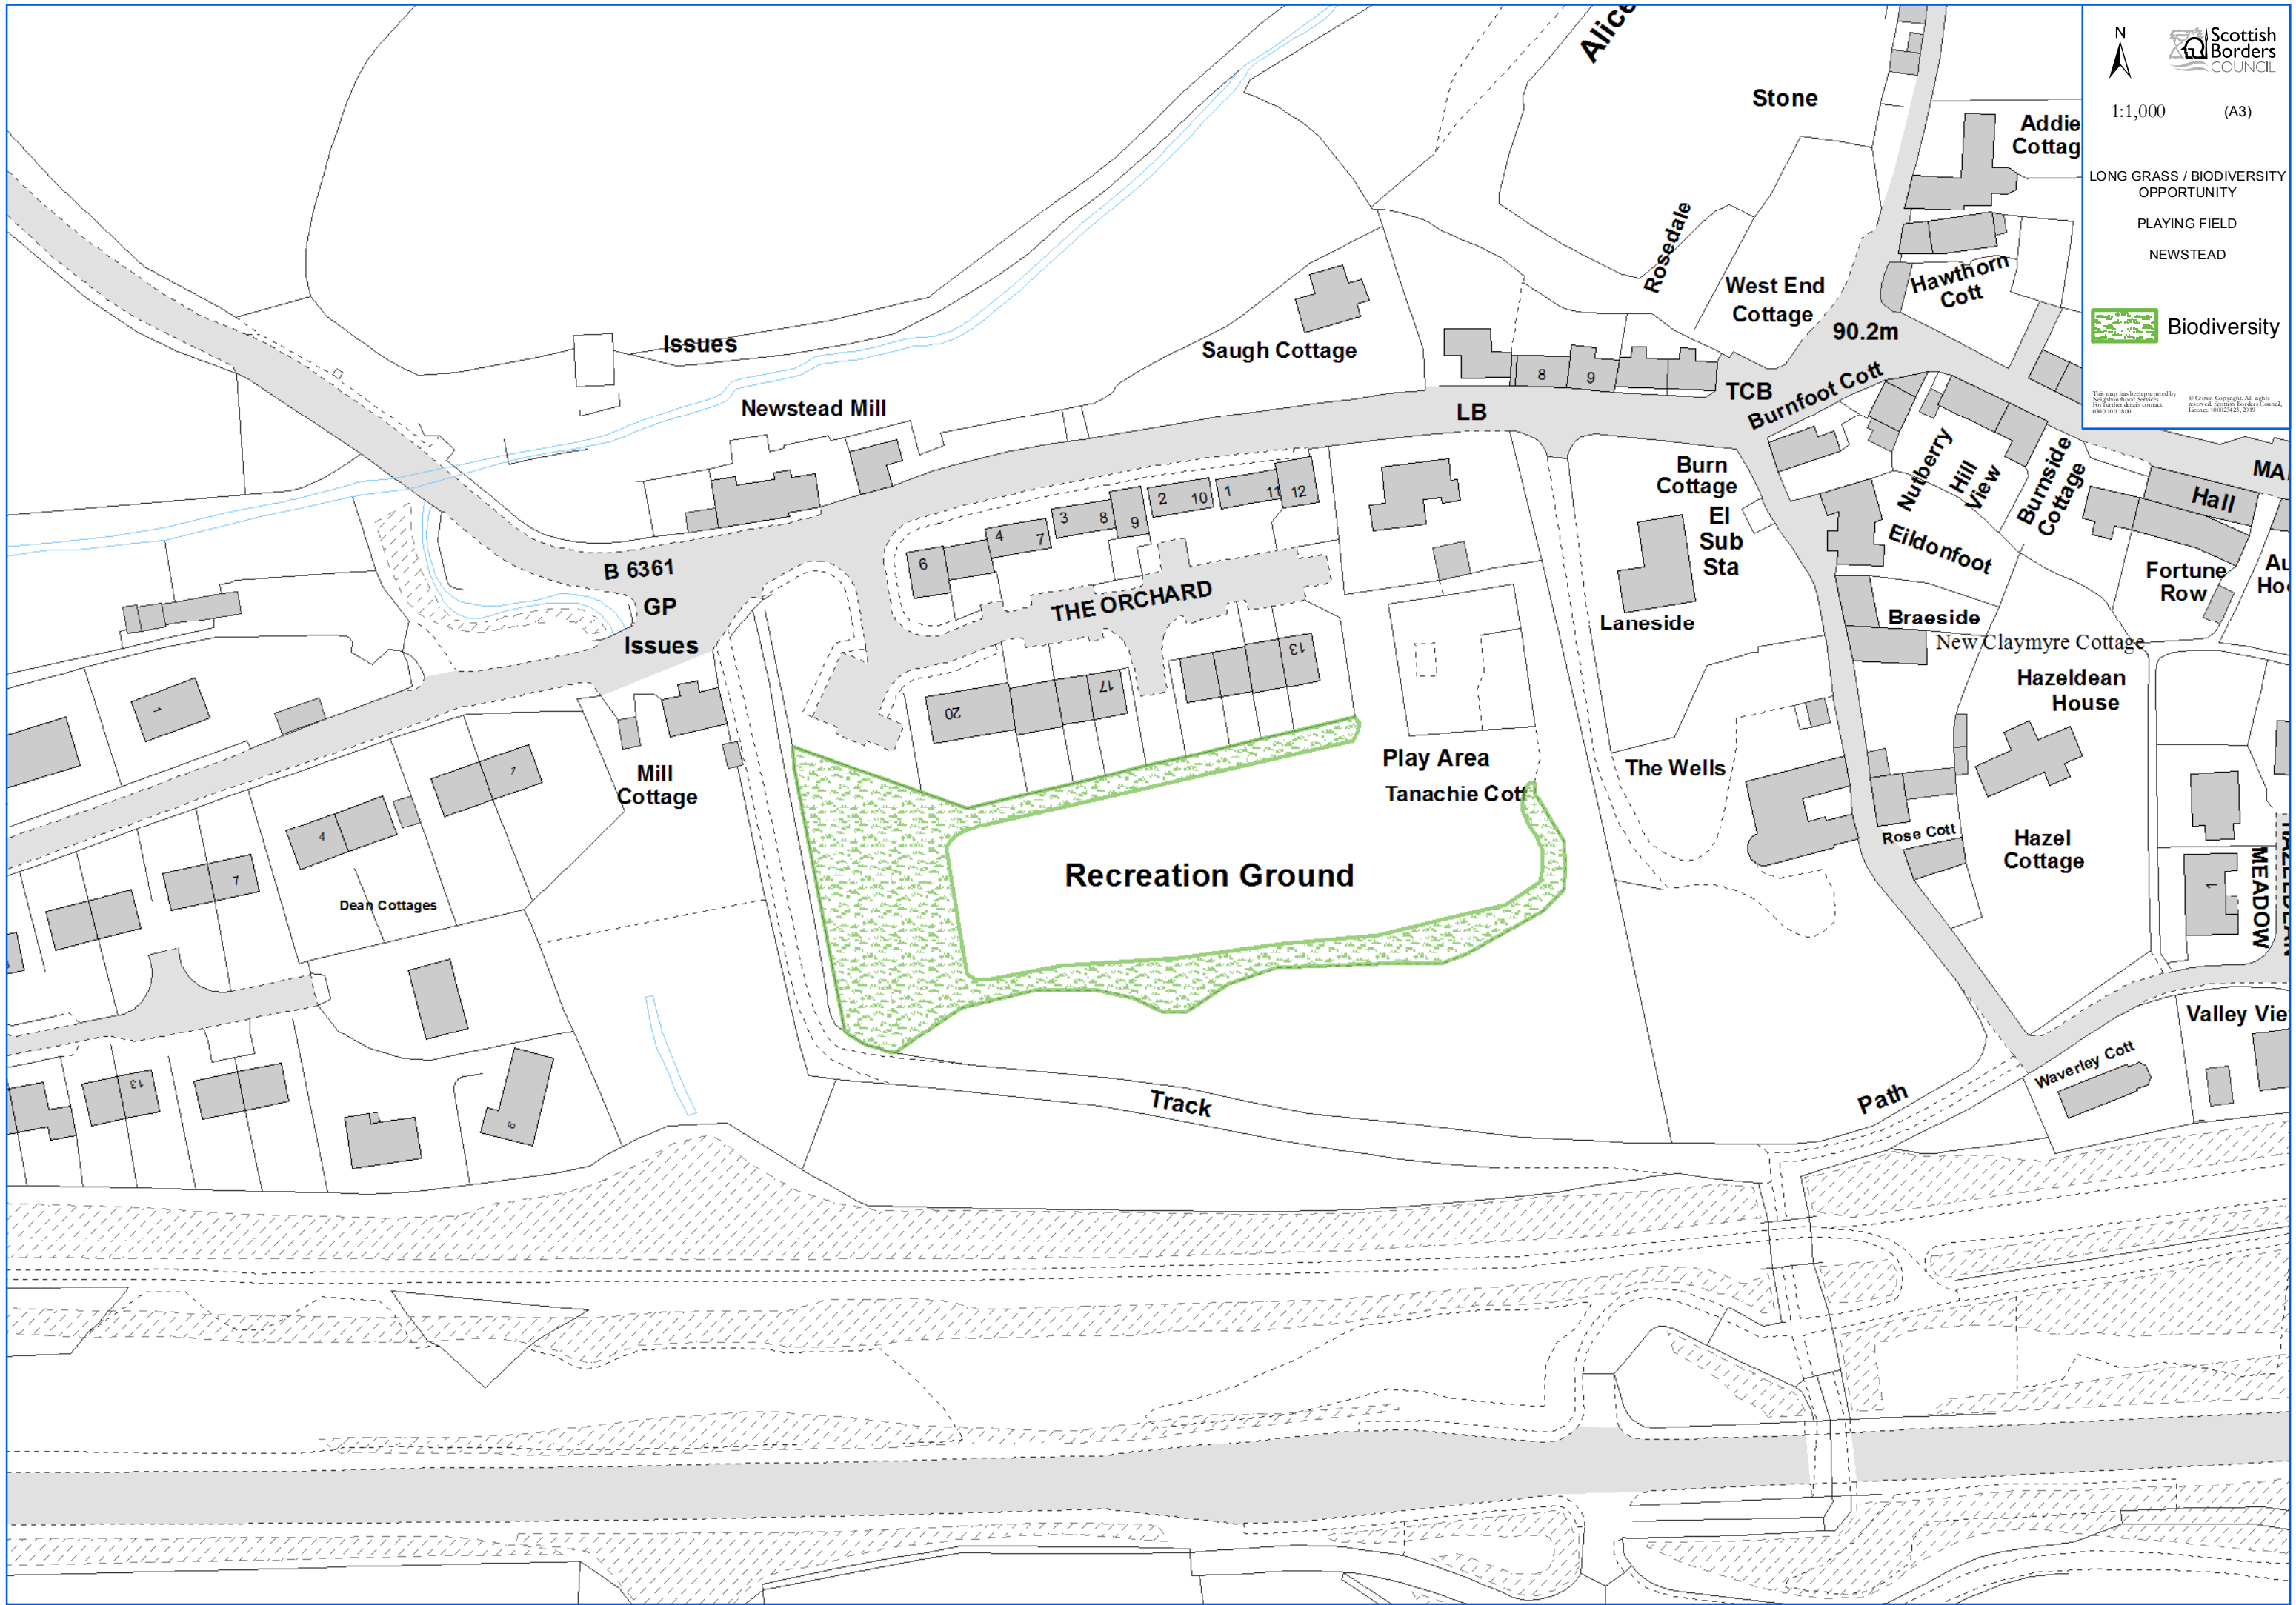

LONG GRASS / BIODIVERSITY OPPORTUNITY
PLAYING FIELD
NEWSTEAD

Issues

Newstead Mill

Saugh Cottage

Stone

Addie Cottag

West End Cottage

Hawthorn Cott

90.2m

Burnfoot Cott

LB

Burn Cottage

El Sub Sta

Nutberry Hill View

Eildonfoot

Burnside Cottage

Hall

Fortune Row

B 6361 GP Issues

THE ORCHARD

Laneside

Braeside

New Claymyre Cottage

Hazeldean House

Mill Cottage

Play Area
Tanachie Cott

The Wells

Rose Cott

Hazel Cottage

Dean Cottages

Recreation Ground

MEADOW

Valley Vie

Track

Path

Waverley Cott