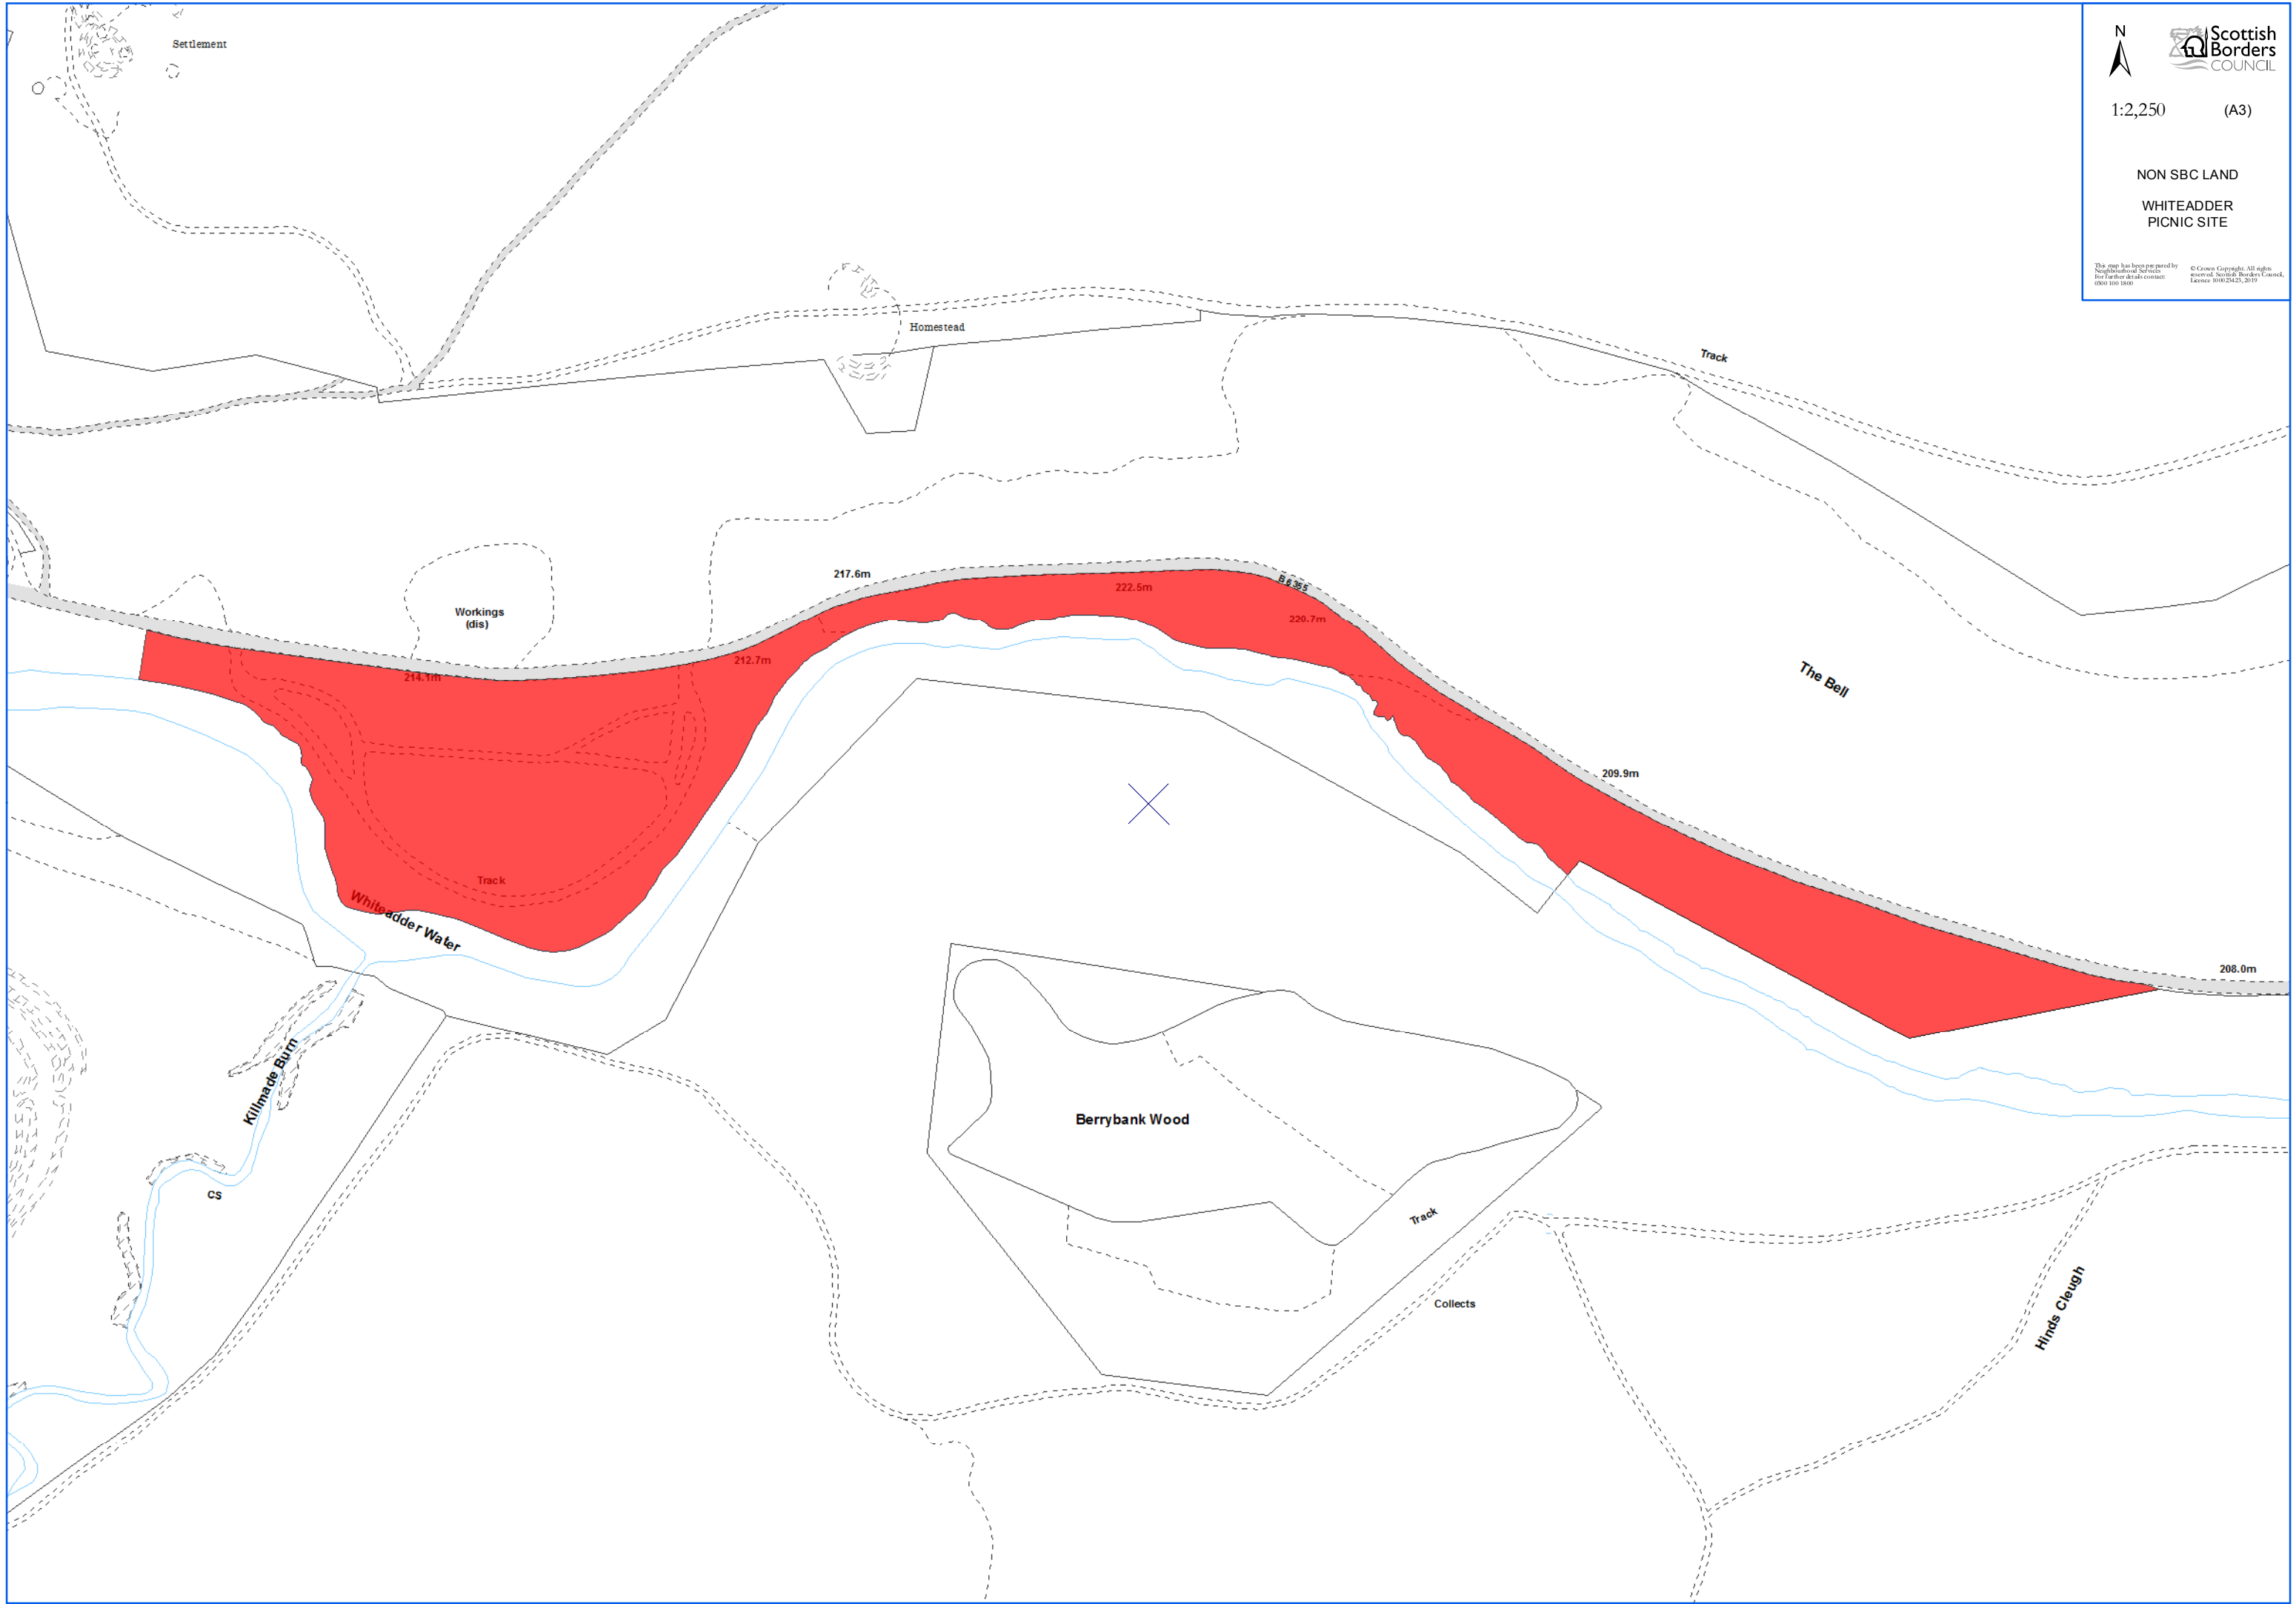

NON SBC LAND
WHITEADDER
PICNIC SITE

Settlement

Homestead

Track

Workings (dis)

The Bell

Whiteadder Water

Killmade Burn

Berrybank Wood

Track

Collects

Hinds Clough