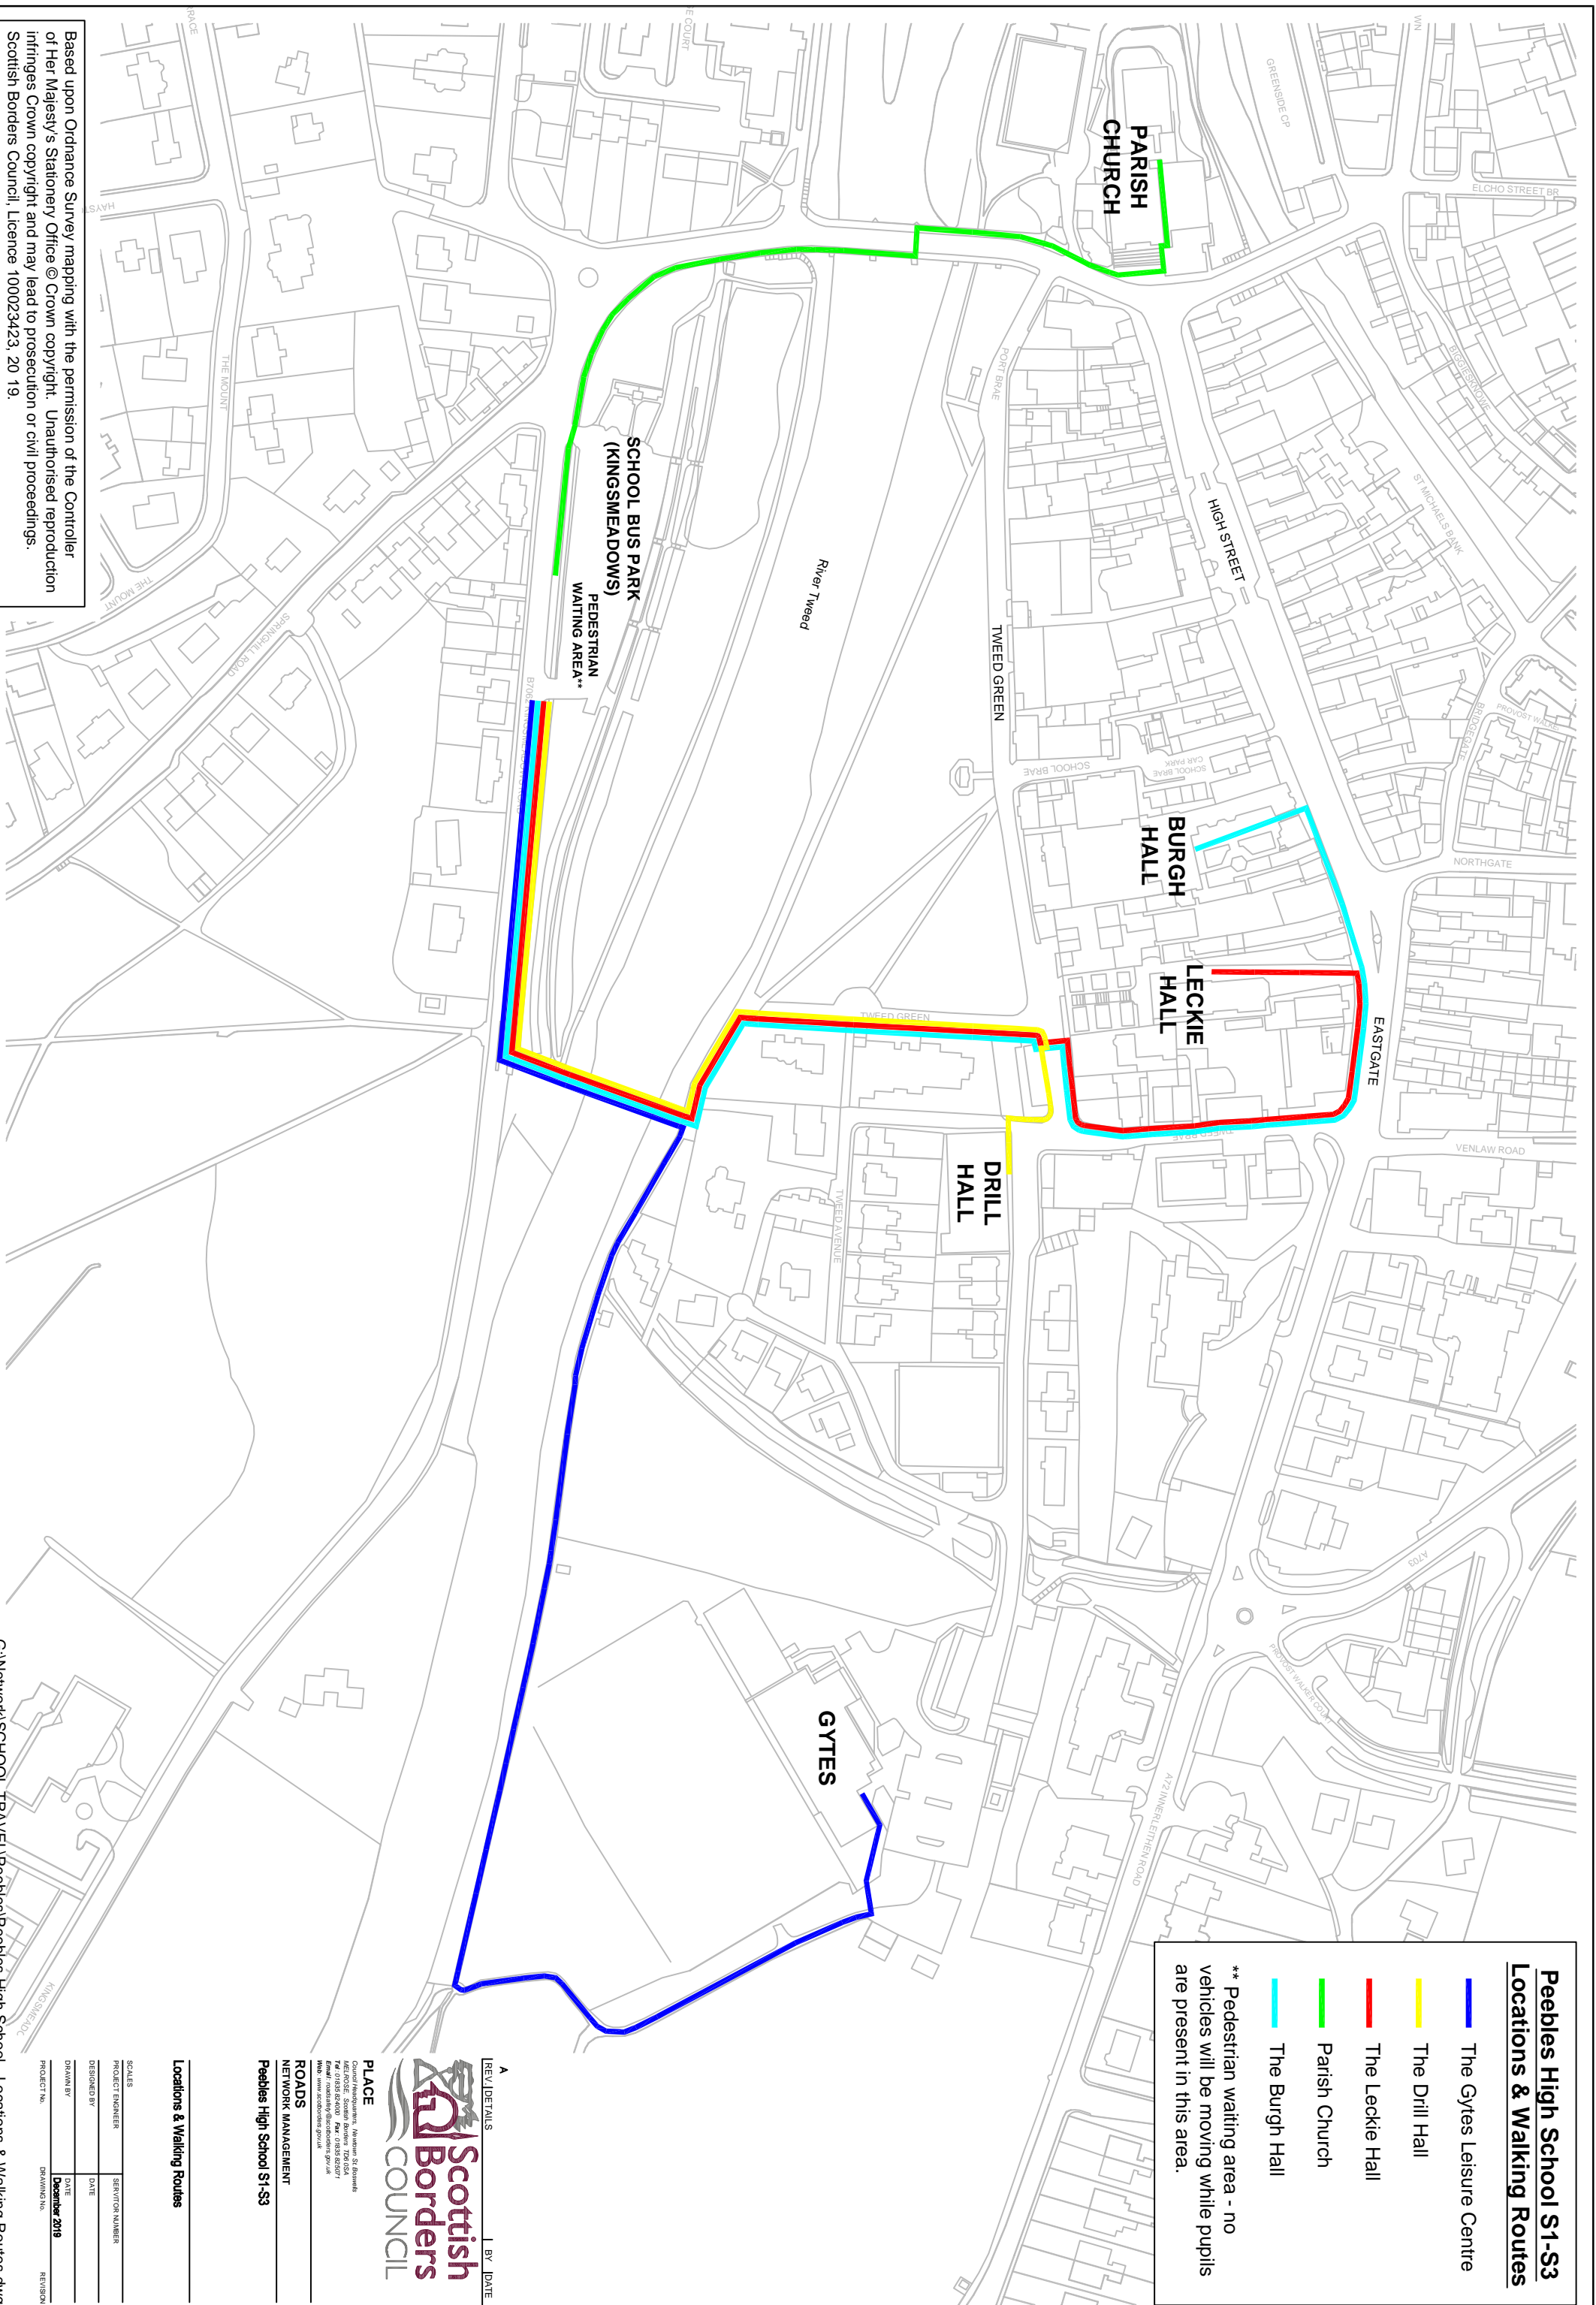

**Peebles High School S1-S3  
Locations & Walking Routes**

- The Gytes Leisure Centre
- The Drill Hall
- The Leckie Hall
- Parish Church
- The Burgh Hall

\*\* Pedestrian waiting area - no vehicles will be moving while pupils are present in this area.

A  
REV/DETAILS | BY | DATE

PLACE  
 Planning, Transport & Growth  
 42, TWEEDE AVENUE, PEEBLES, SCOTLAND TD2 2SA  
 TEL: 01896 824000 FAX: 01896 824071  
 WWW: WWW.SCOTTSBORDESCOUNCIL.GOV.UK  
 MAIL: COMMUNICATIONS@SCOTTSBORDESCOUNCIL.GOV.UK

ROADS  
 NETWORK MANAGEMENT  
 Peebles High School S1-S3

**Locations & Walking Routes**

SCALE	REVISION NUMBER
PROJECT ENGINEER	REVISION NUMBER
DESIGNED BY	DATE
DRAWN BY	DATE
PROJECT NO.	DRAWING NO.
	REVISION

Based upon Ordnance Survey mapping with the permission of the Controller of Her Majesty's Stationary Office © Crown copyright. Unauthorised reproduction infringes Crown copyright and may lead to prosecution or civil proceedings.  
 Scottish Borders Council. Licence 100023423, 20 19.