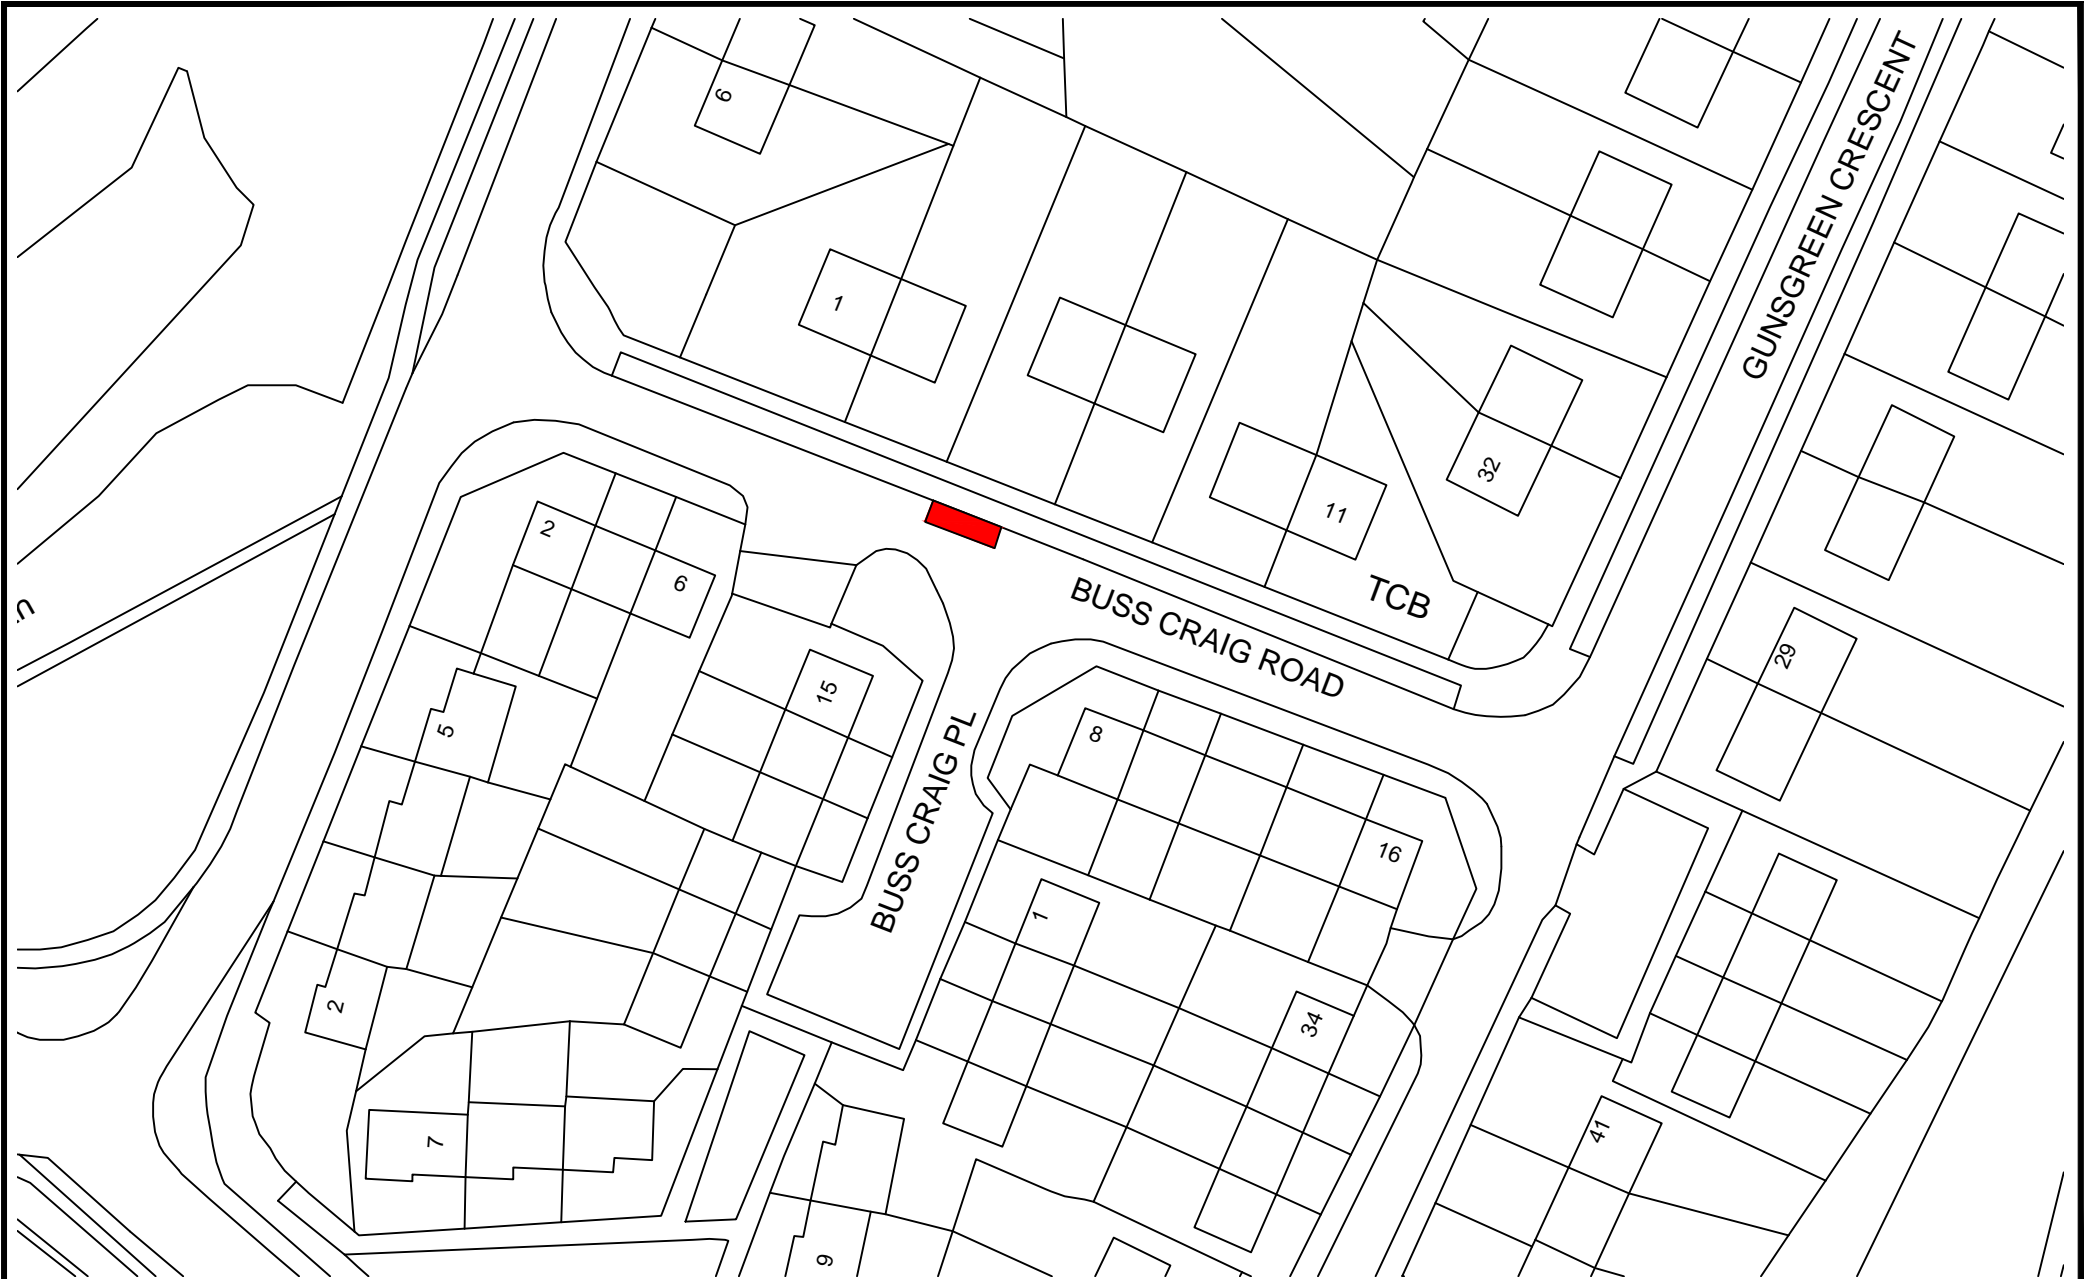

REMOVE The Avenue &
Lairds Hill, Eyemouth

B036 & B048

© Crown copyright. All rights reserved. Scottish Borders Council, OS Licence 100023423, 20 19.

REMOVE Buss Craig Road, Eyemouth

B045

© Crown copyright. All rights reserved. Scottish Borders Council, OS Licence 100023423, 20 19.