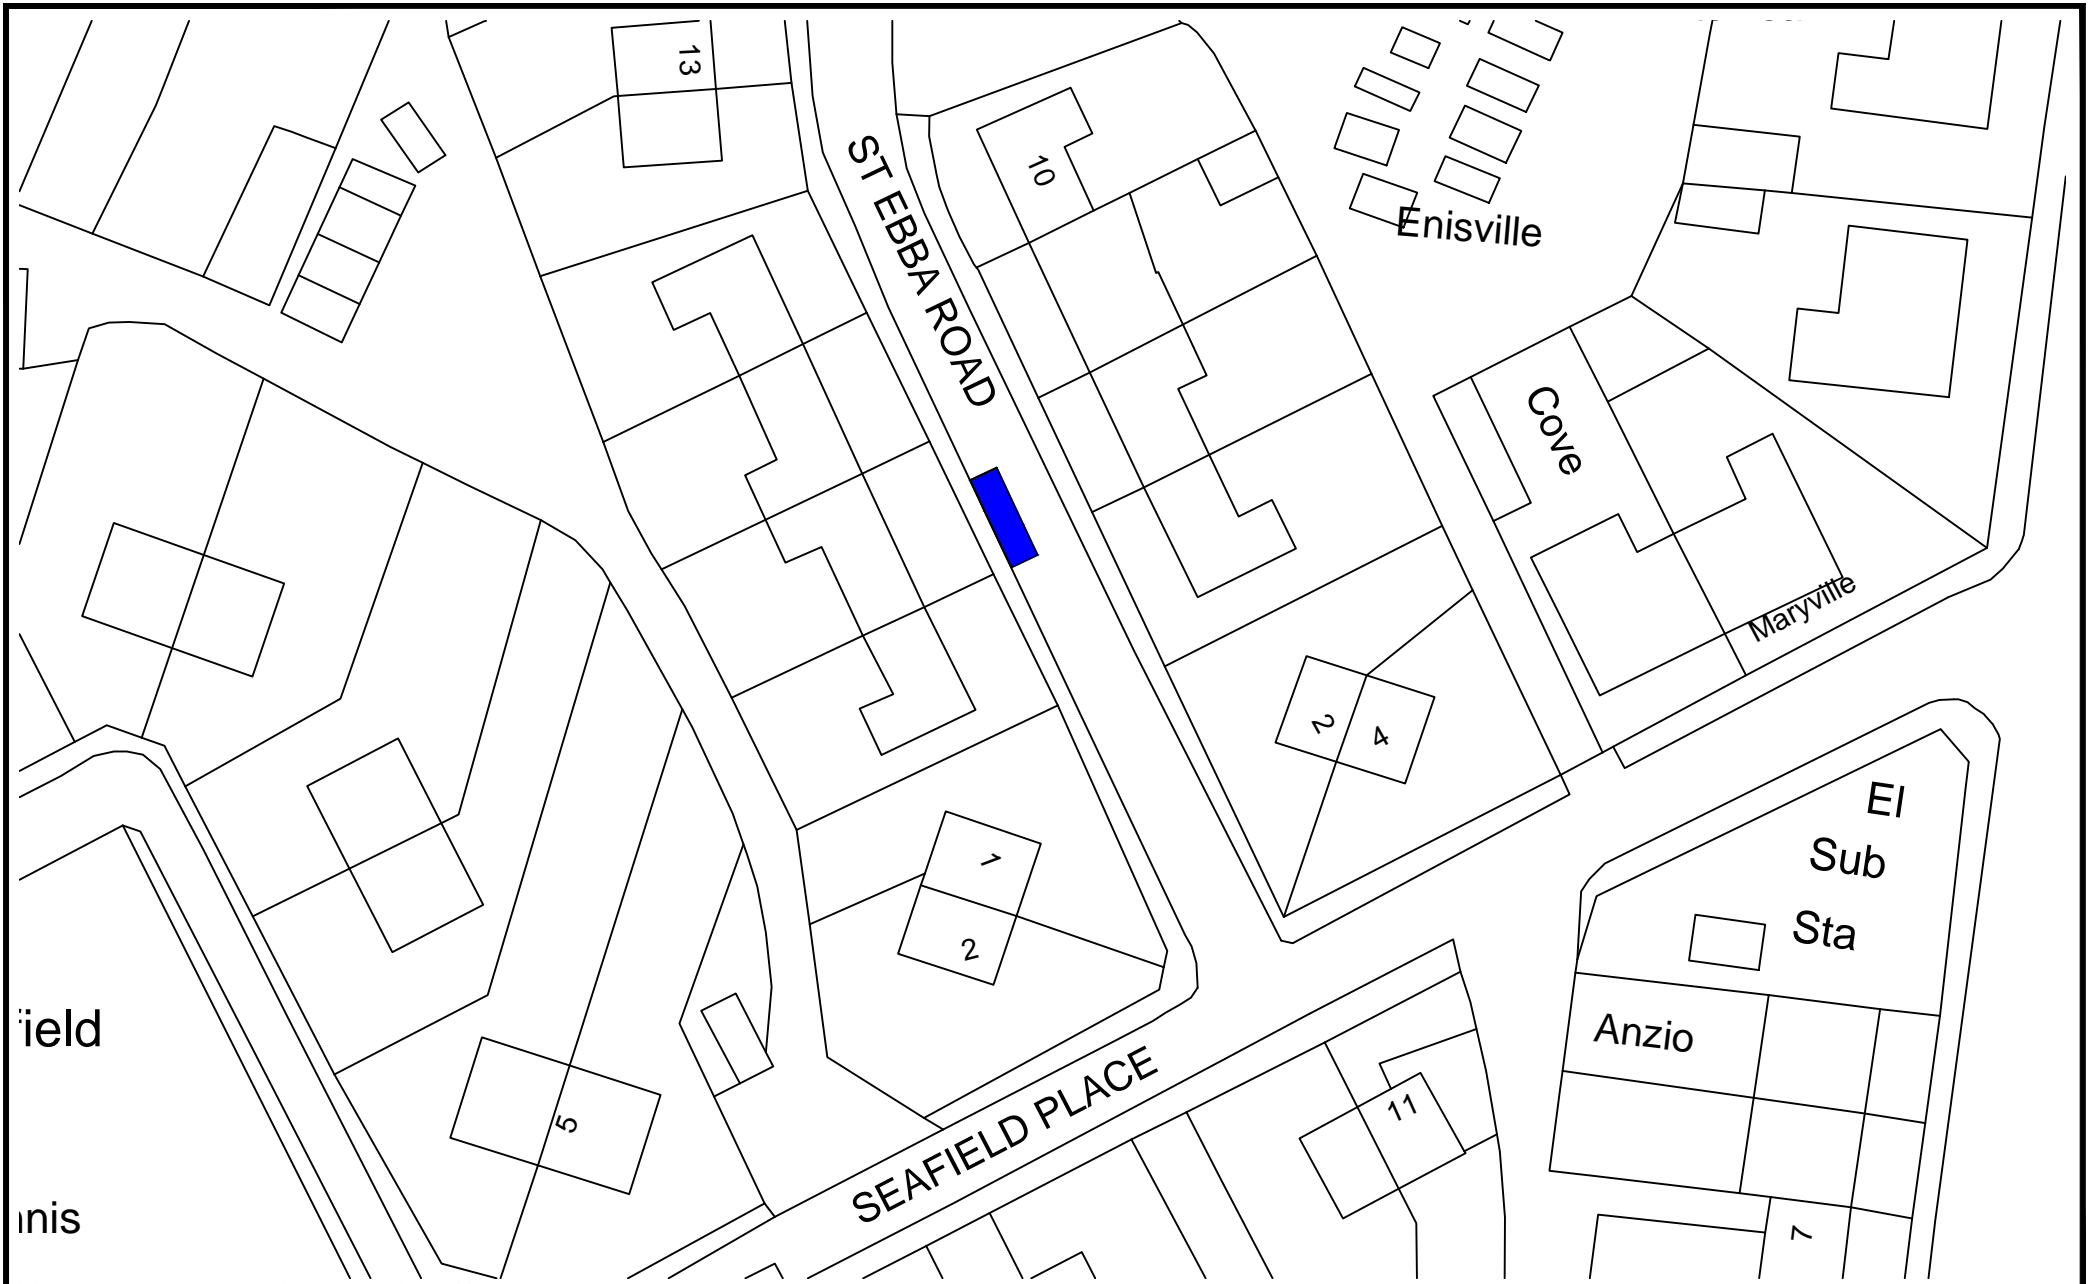

The Avenue, Eyemouth

B136 & B141

© Crown copyright. All rights reserved. Scottish Borders Council, OS Licence 100023423, 20 19.

St Ebba Road, Eyemouth

B138

© Crown copyright. All rights reserved. Scottish Borders Council, OS Licence 100023423, 20 19.