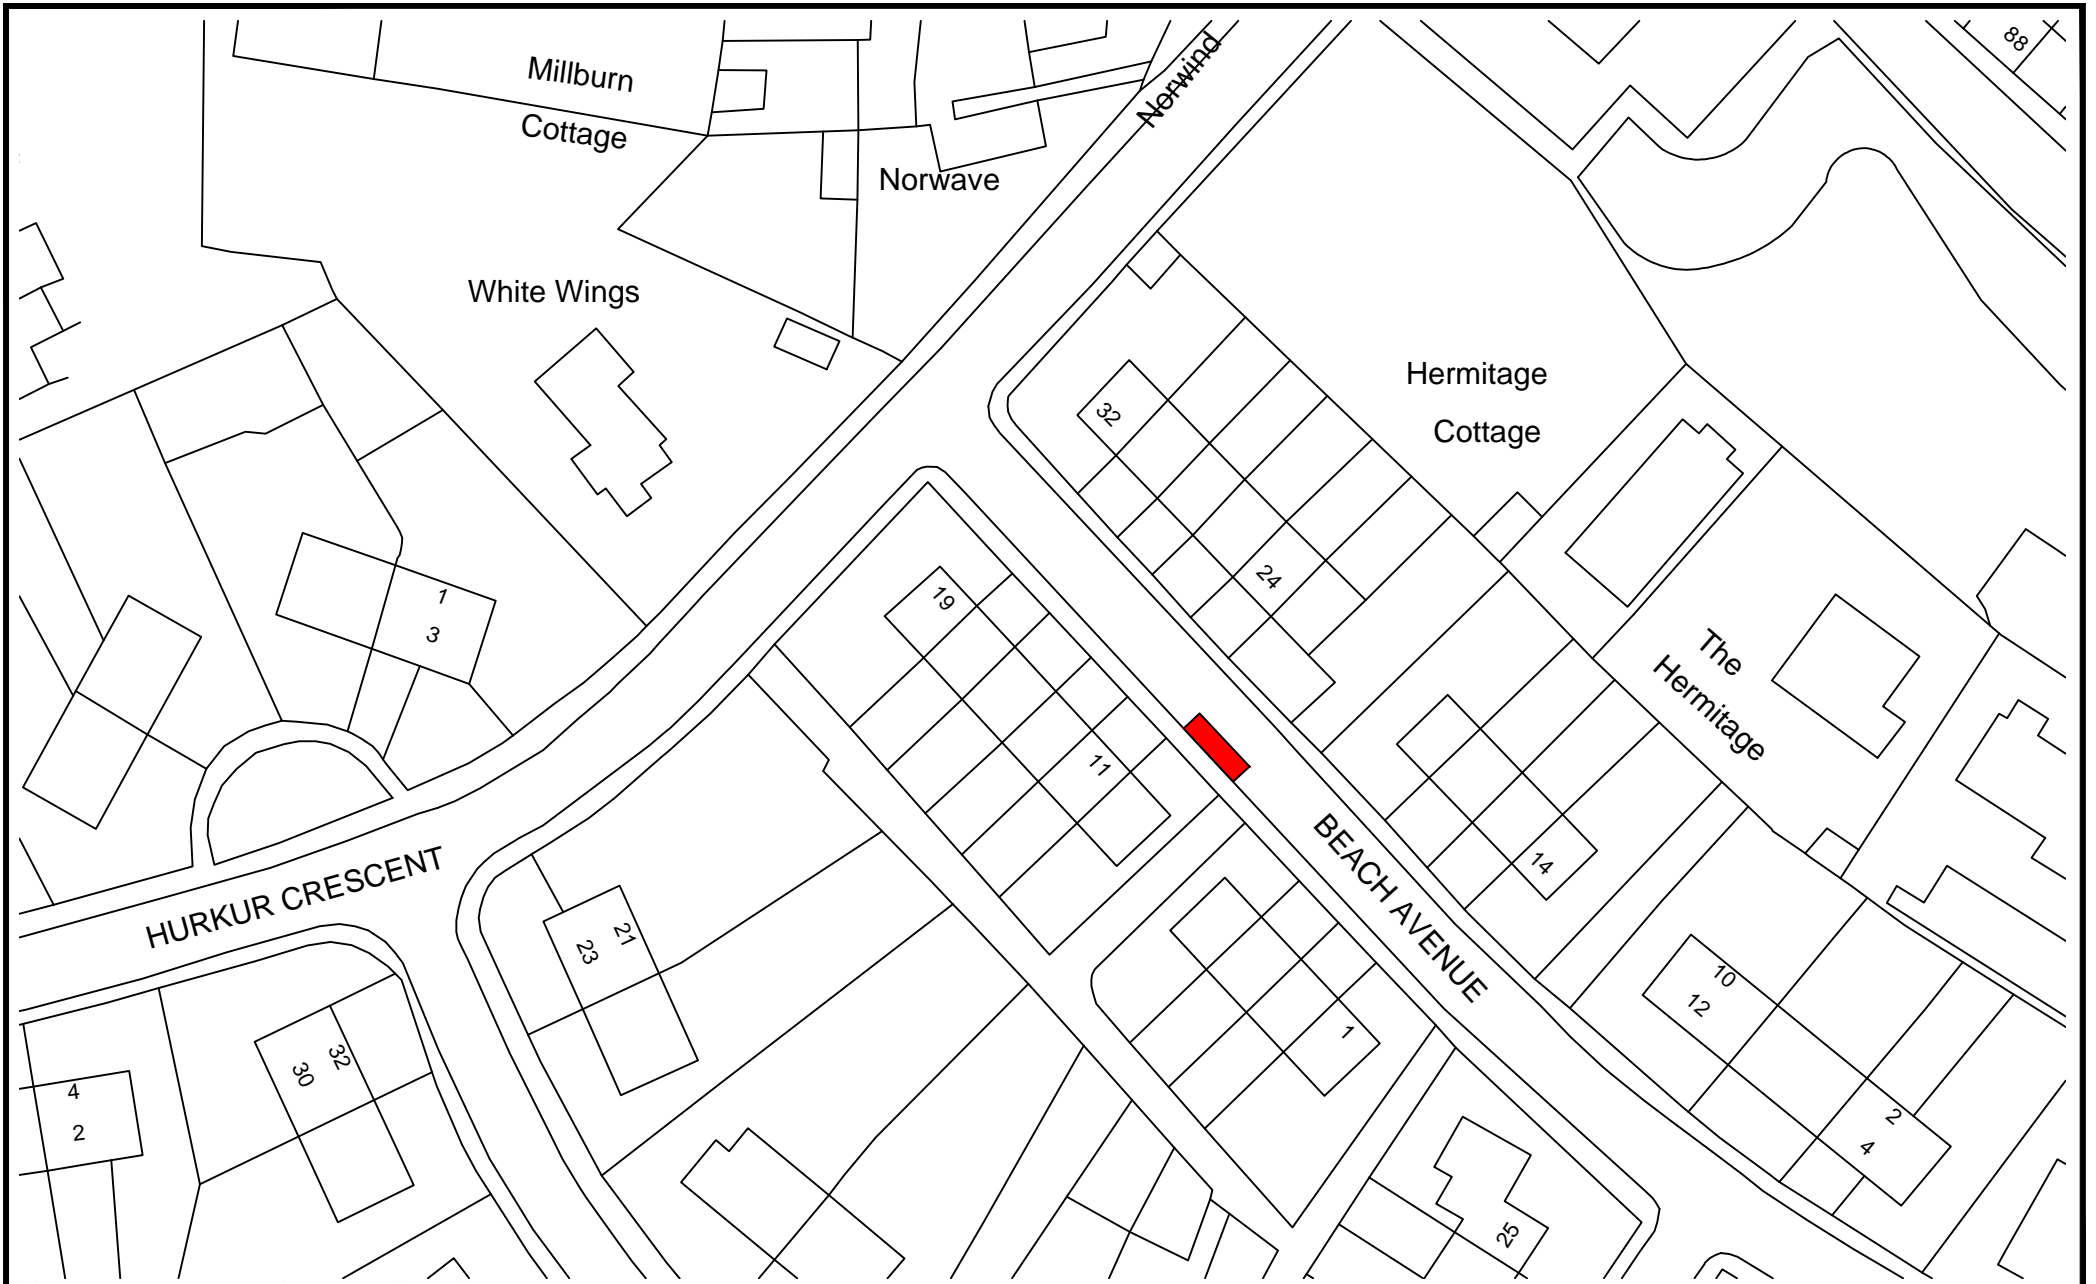

REMOVE The Avenue &
Lairds Hill, Eyemouth

B036 & B048

© Crown copyright. All rights reserved. Scottish Borders Council, OS Licence 100023423, 20 19.

REMOVE Buss Craig Road, Eyemouth

B045

© Crown copyright. All rights reserved. Scottish Borders Council, OS Licence 100023423, 20 19.