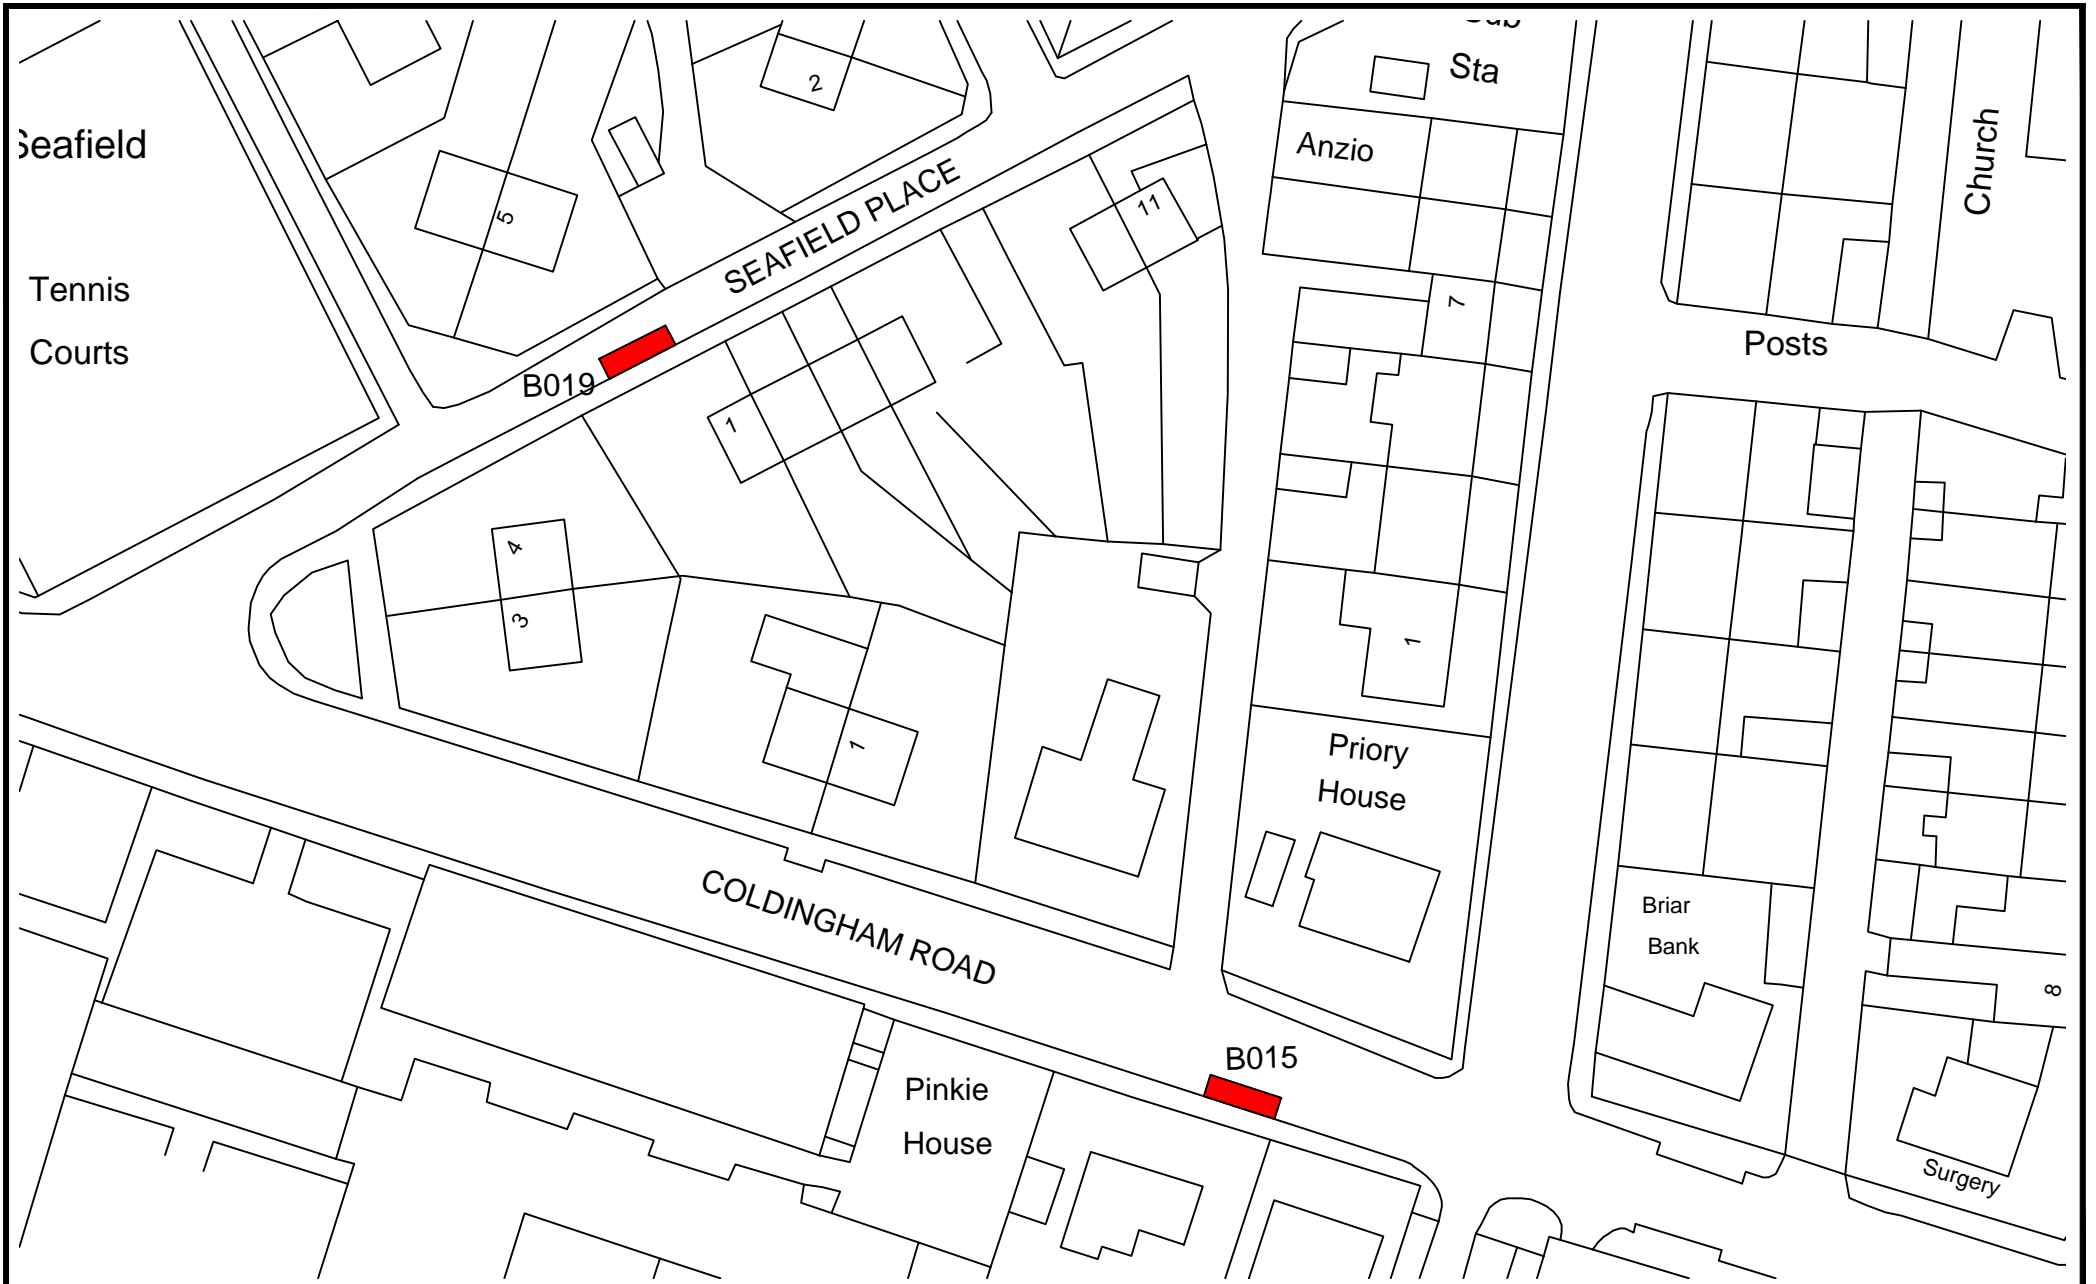

© Crown copyright. All rights reserved. Scottish Borders Council, OS Licence 100023423, 20 19.

REMOVE Coldingham Road & Seafield Place, Eyemouth

B015 & B019