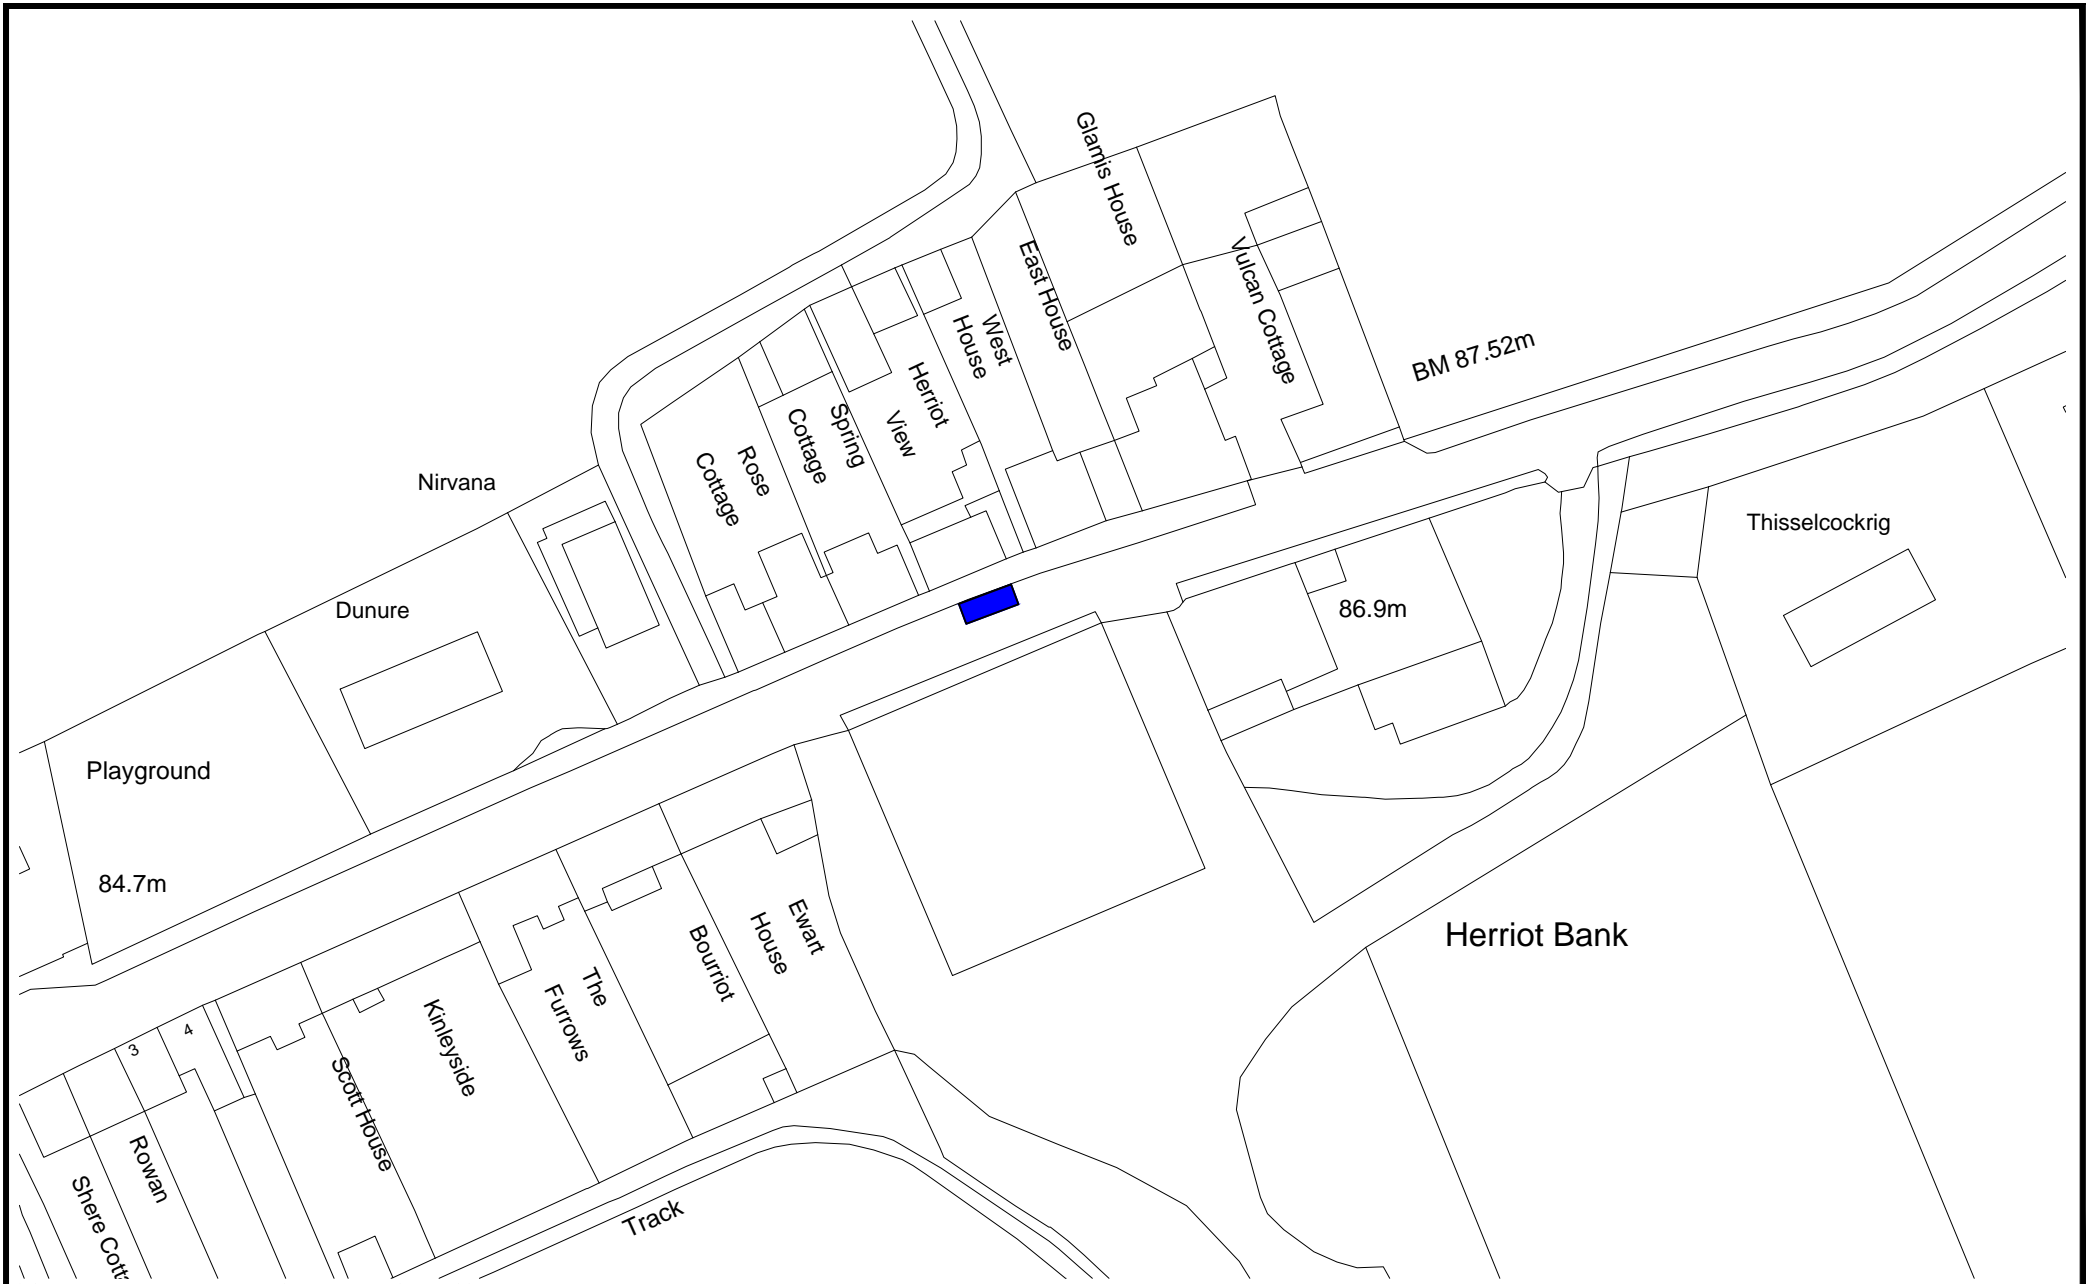

© Crown copyright. All rights reserved. Scottish Borders Council, OS Licence 100023423, 20 19.

Main Street, Whitsome

B142