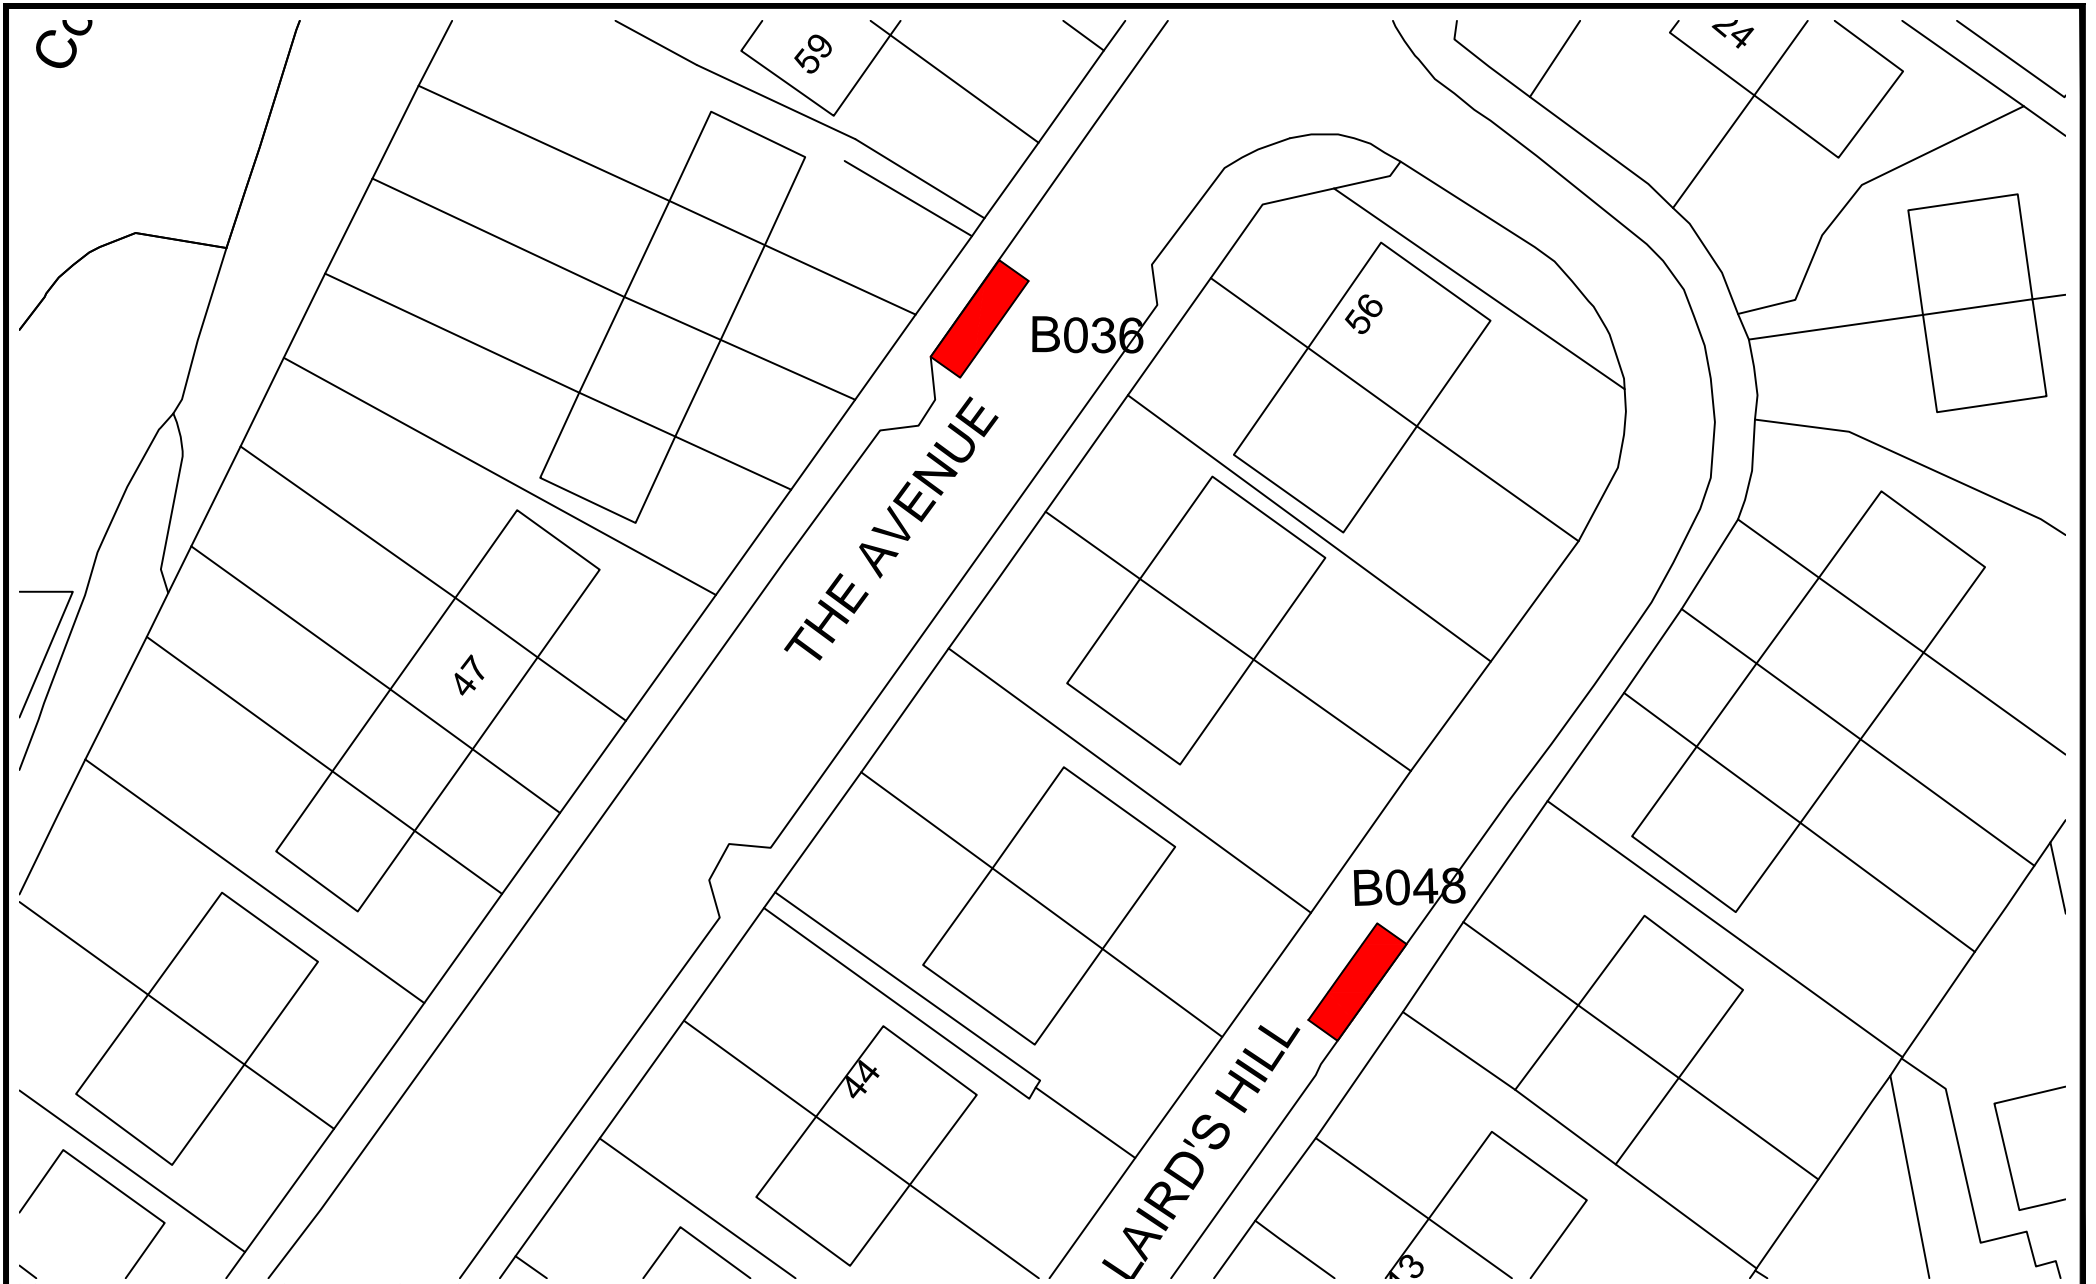

© Crown copyright. All rights reserved. Scottish Borders Council, OS Licence 100023423, 20 19.

REMOVE The Avenue &
Lairds Hill, Eyemouth

B036 & B048