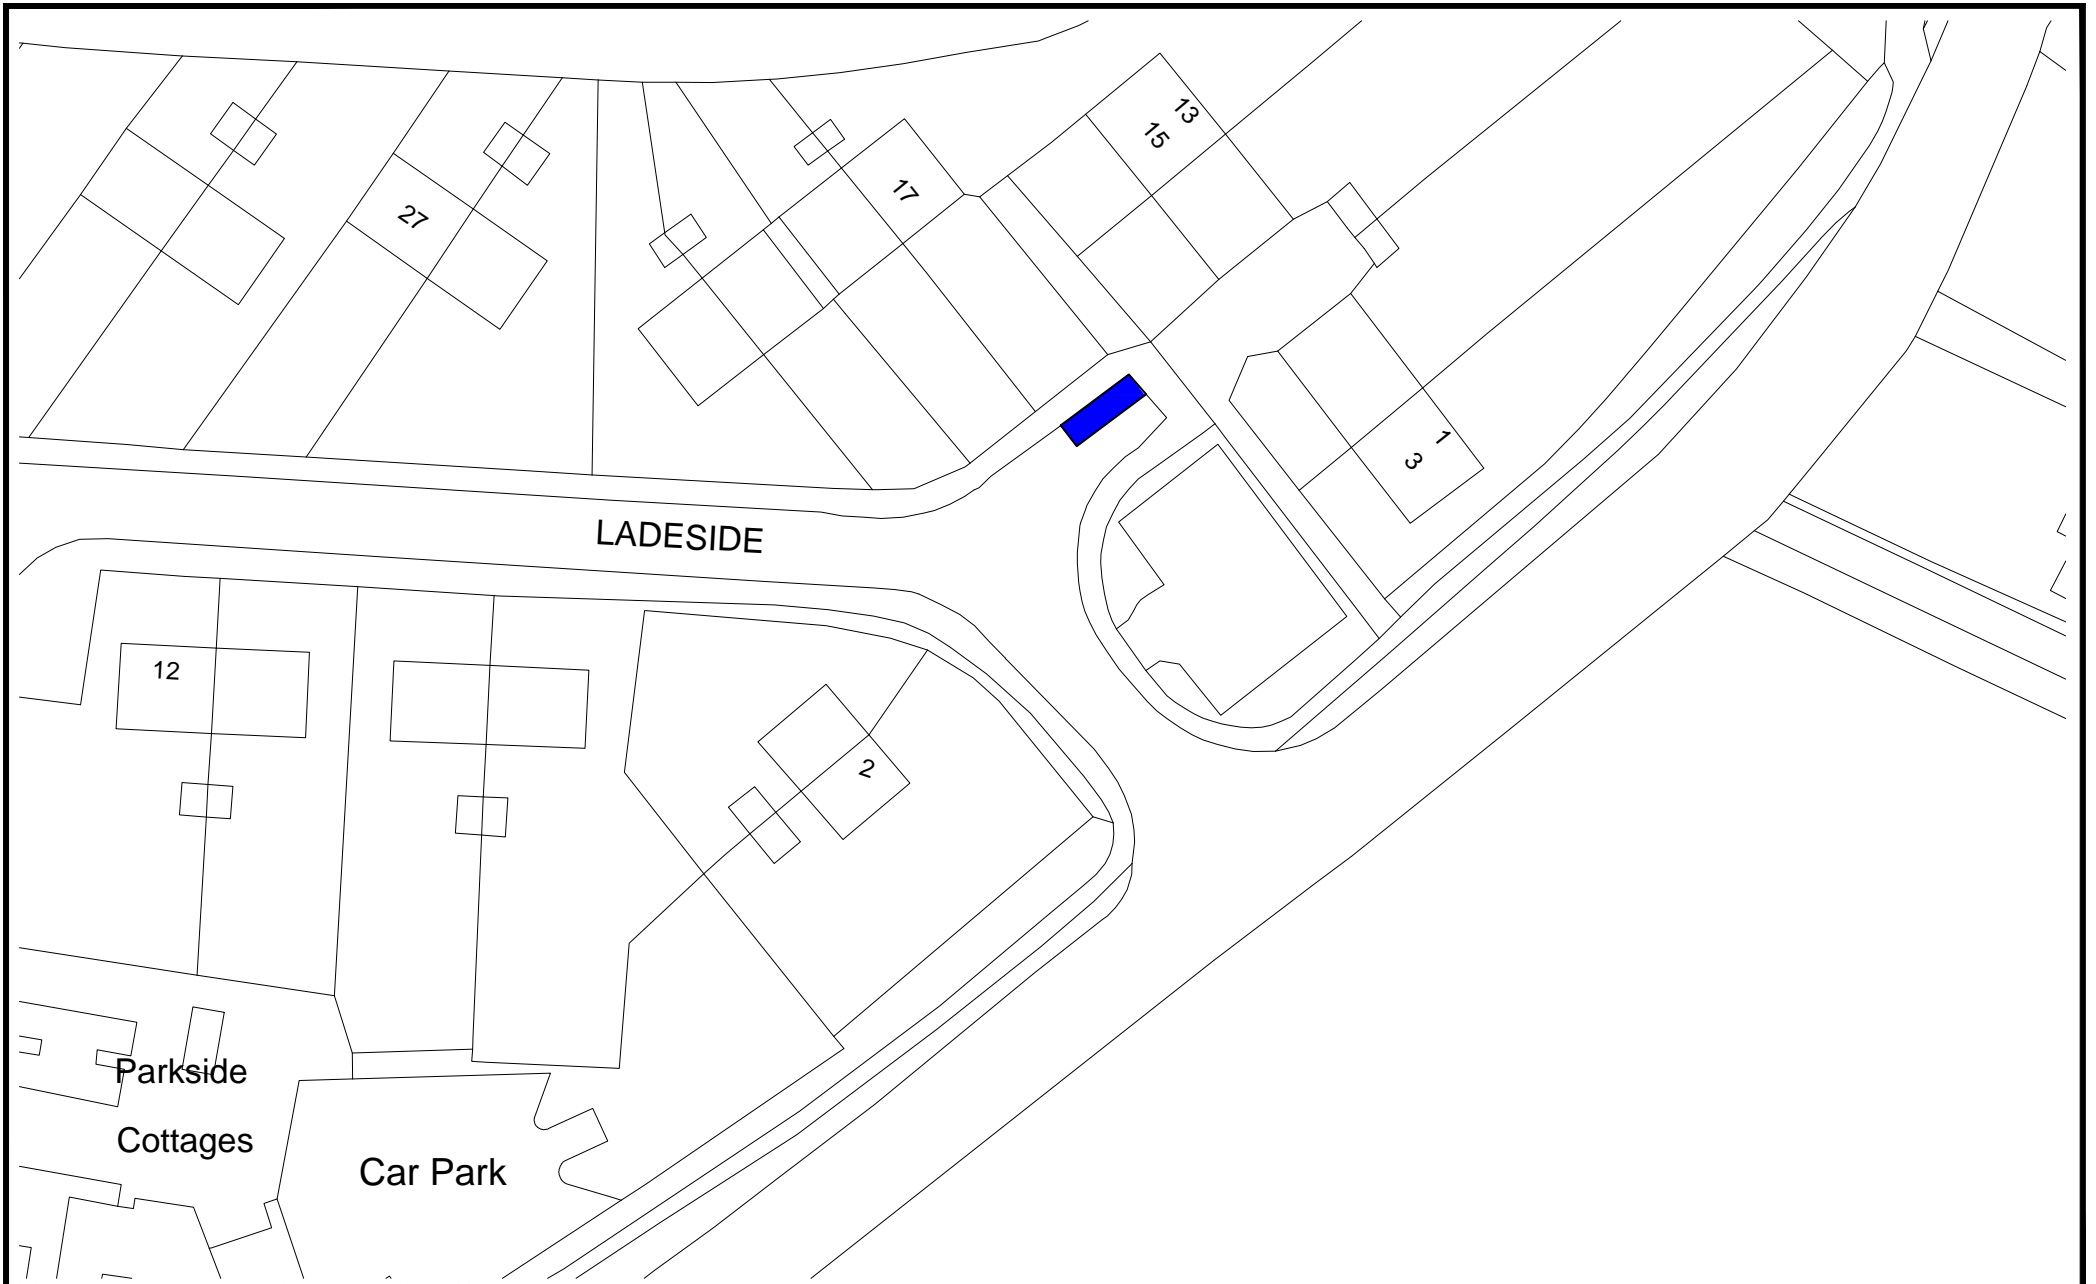

REMOVE Beach Avenue, Eyemouth

B101

© Crown copyright. All rights reserved. Scottish Borders Council, OS Licence 100023423, 20 19.

Main Street, Leitholm

B143

© Crown copyright. All rights reserved. Scottish Borders Council, OS Licence 100023423, 20 19.