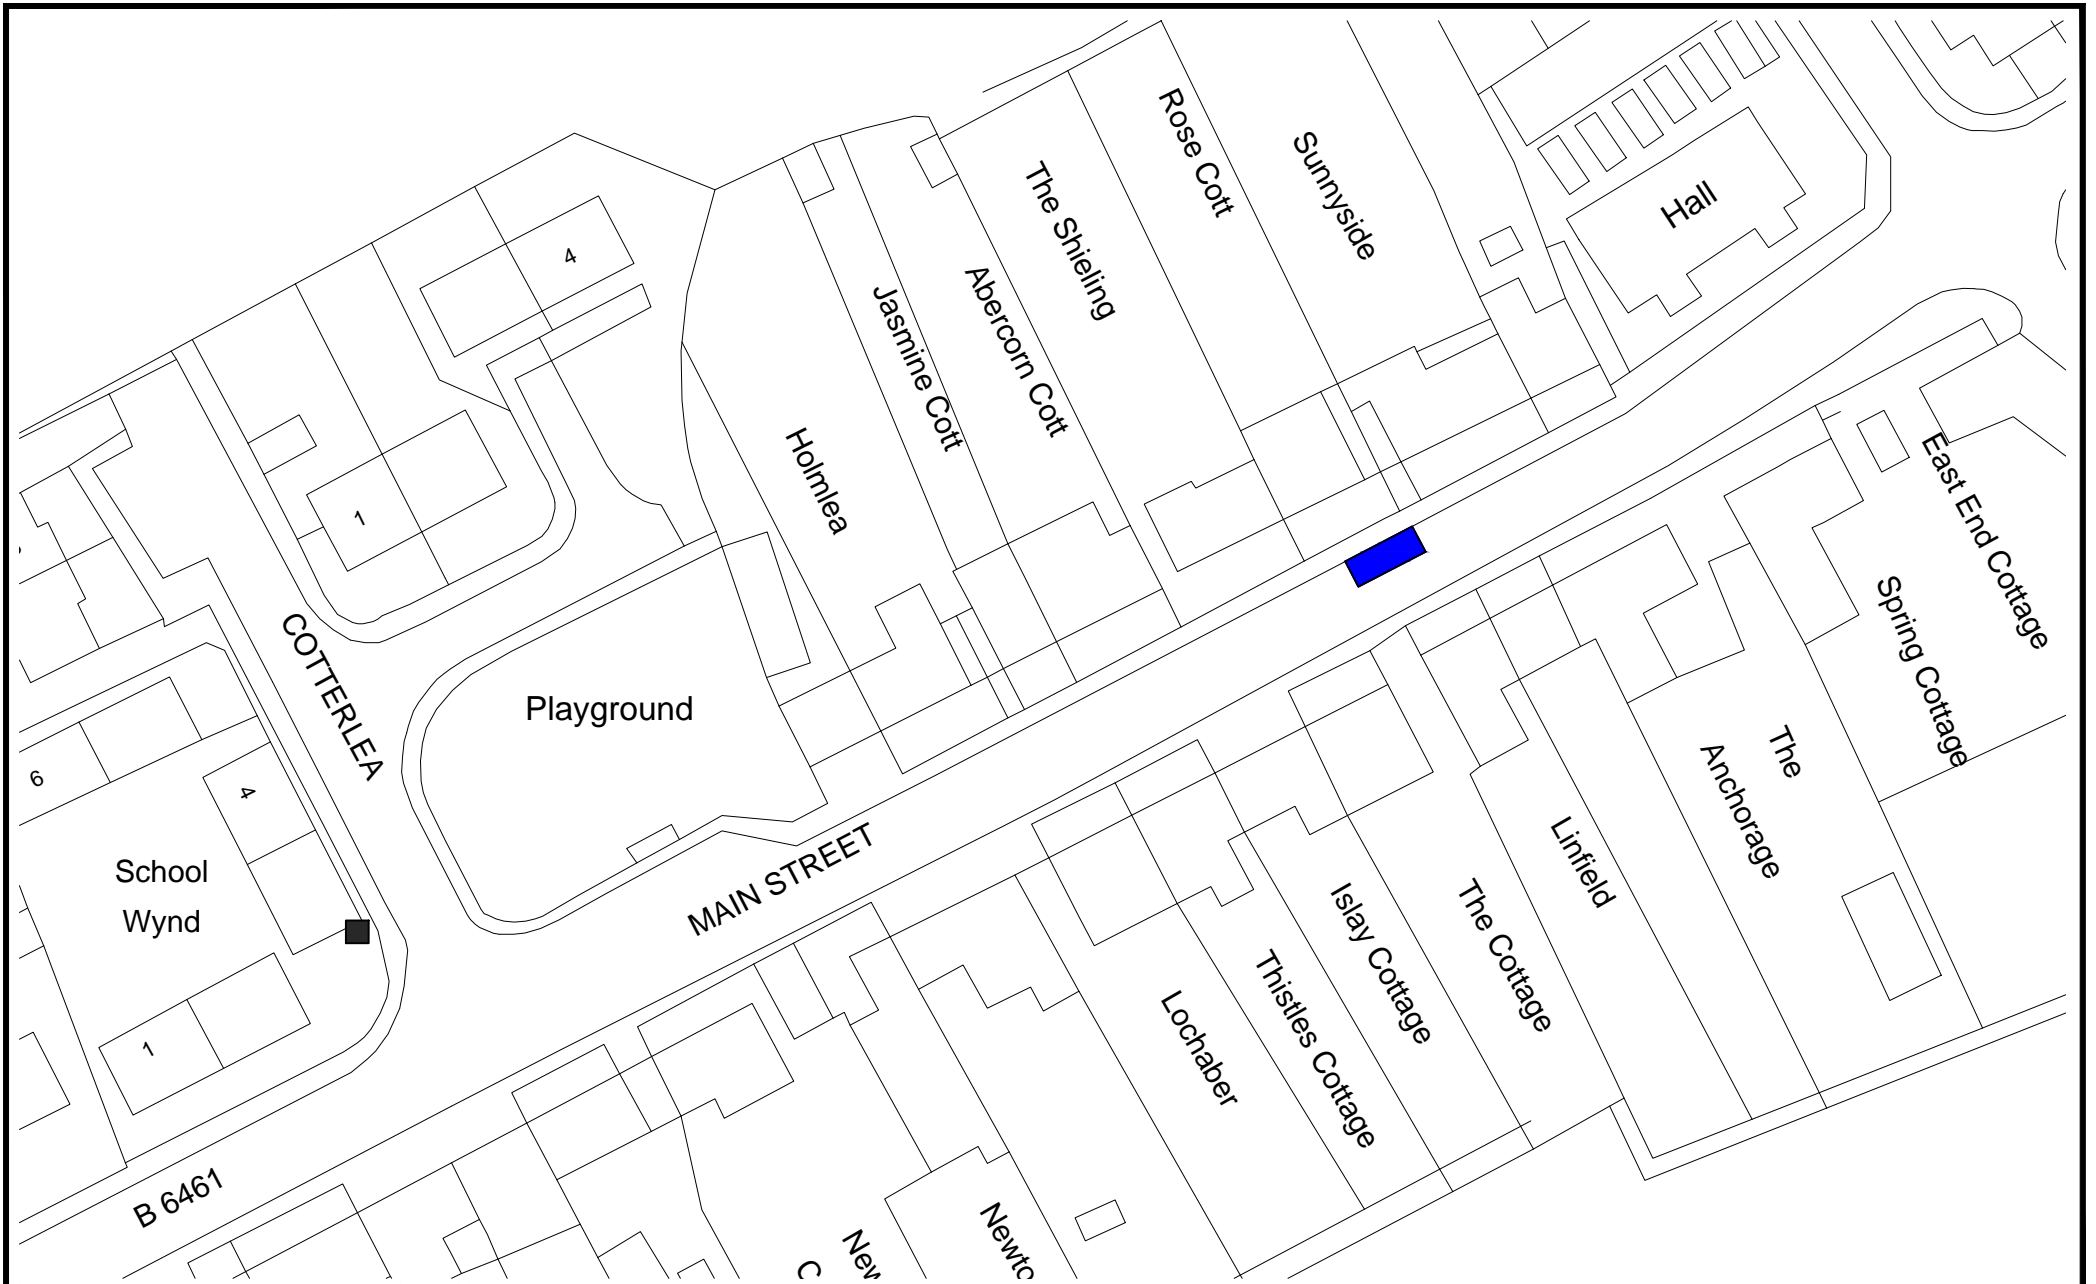

© Crown copyright. All rights reserved. Scottish Borders Council, OS Licence 100023423, 20 19.

Main Street, Leitholm

B143