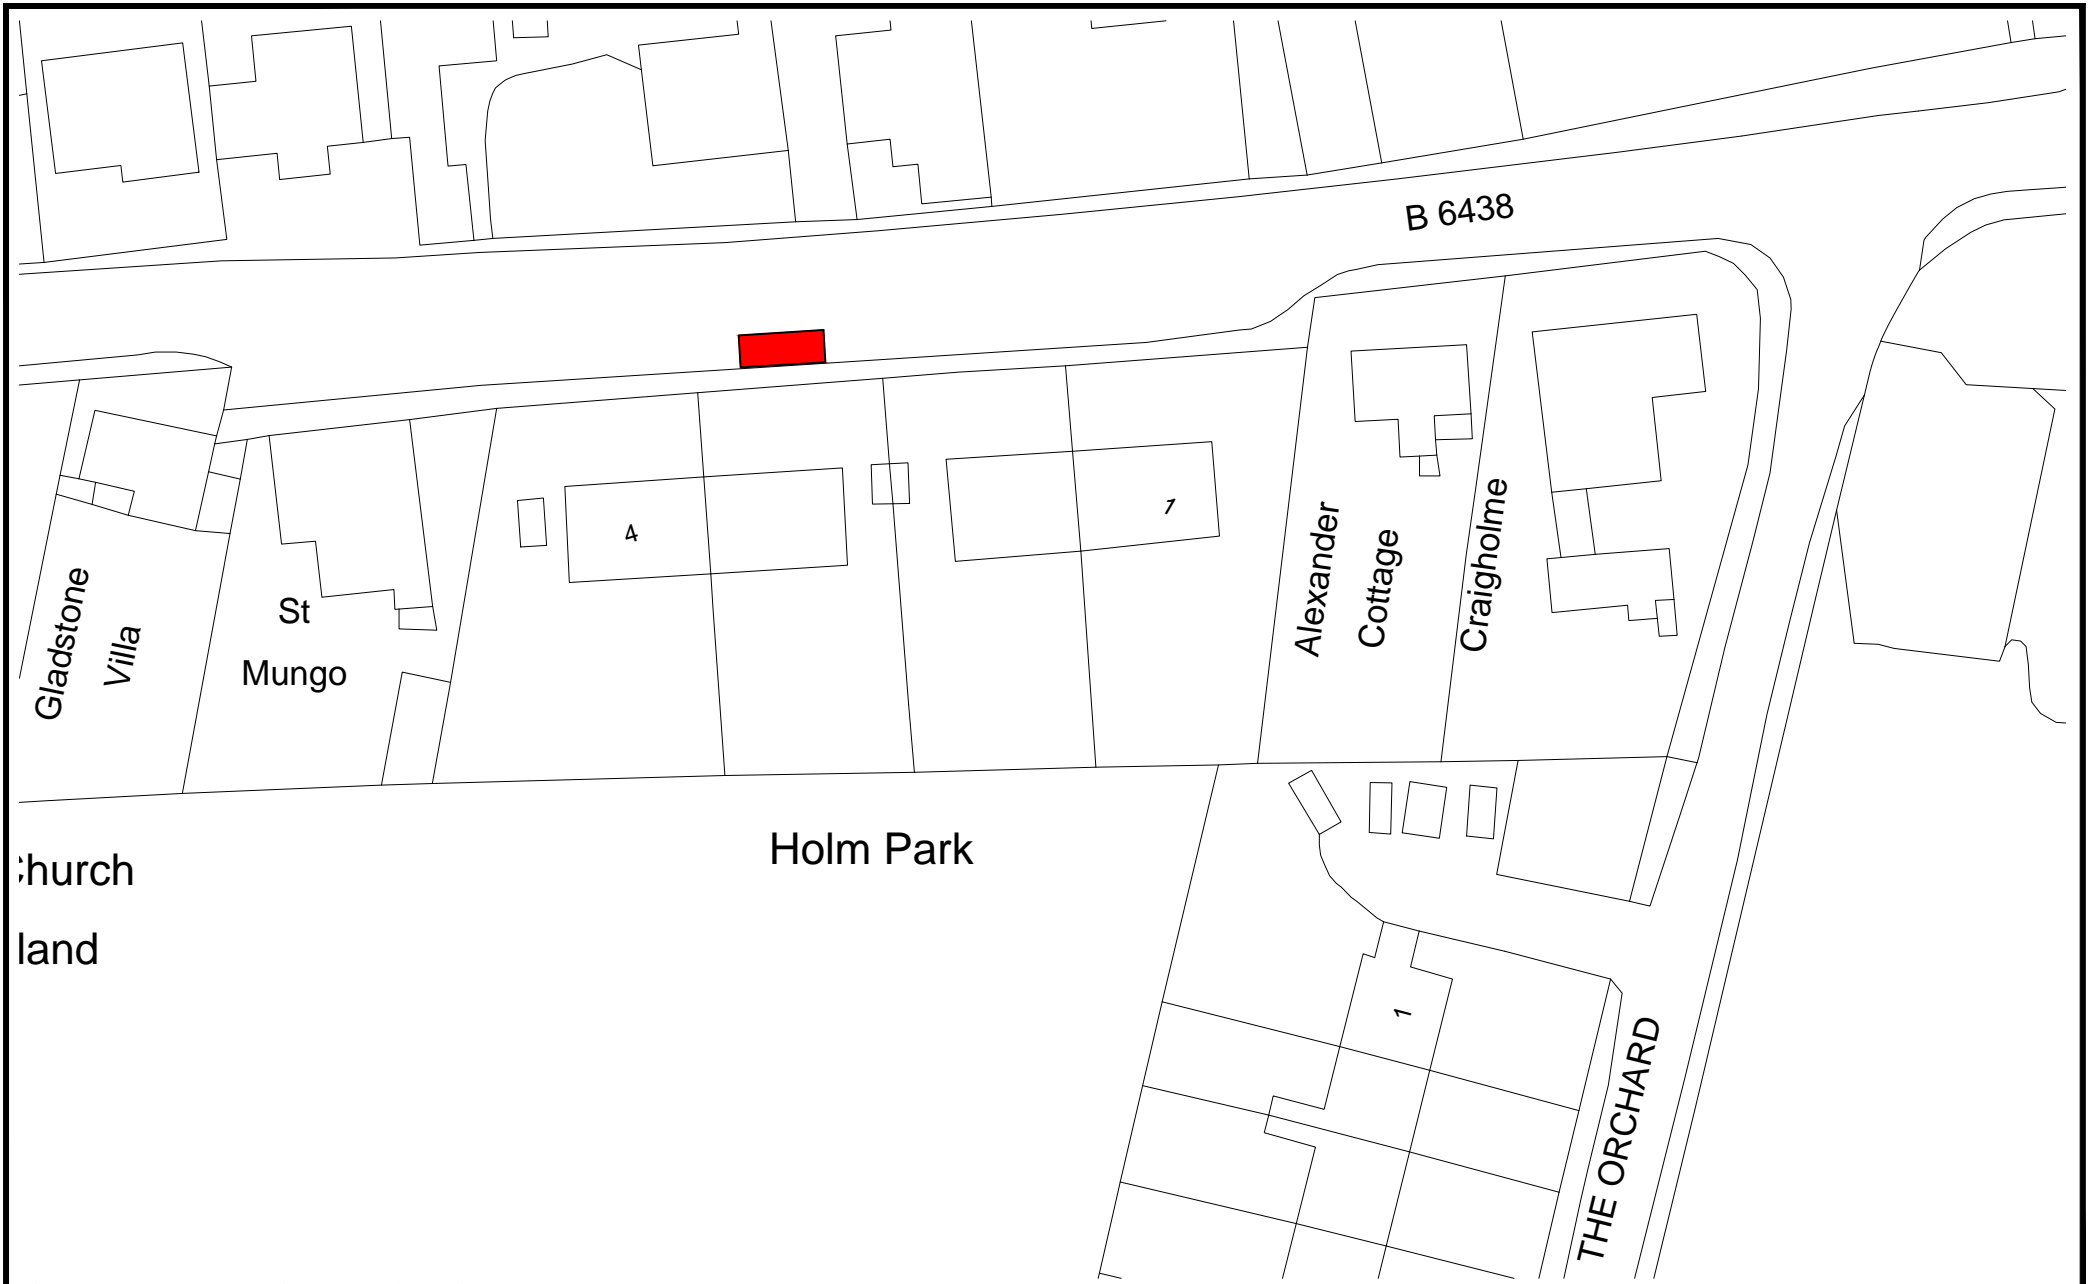

© Crown copyright. All rights reserved. Scottish Borders Council, OS Licence 100023423, 20 19.

REMOVE Main Street, Reston

B099