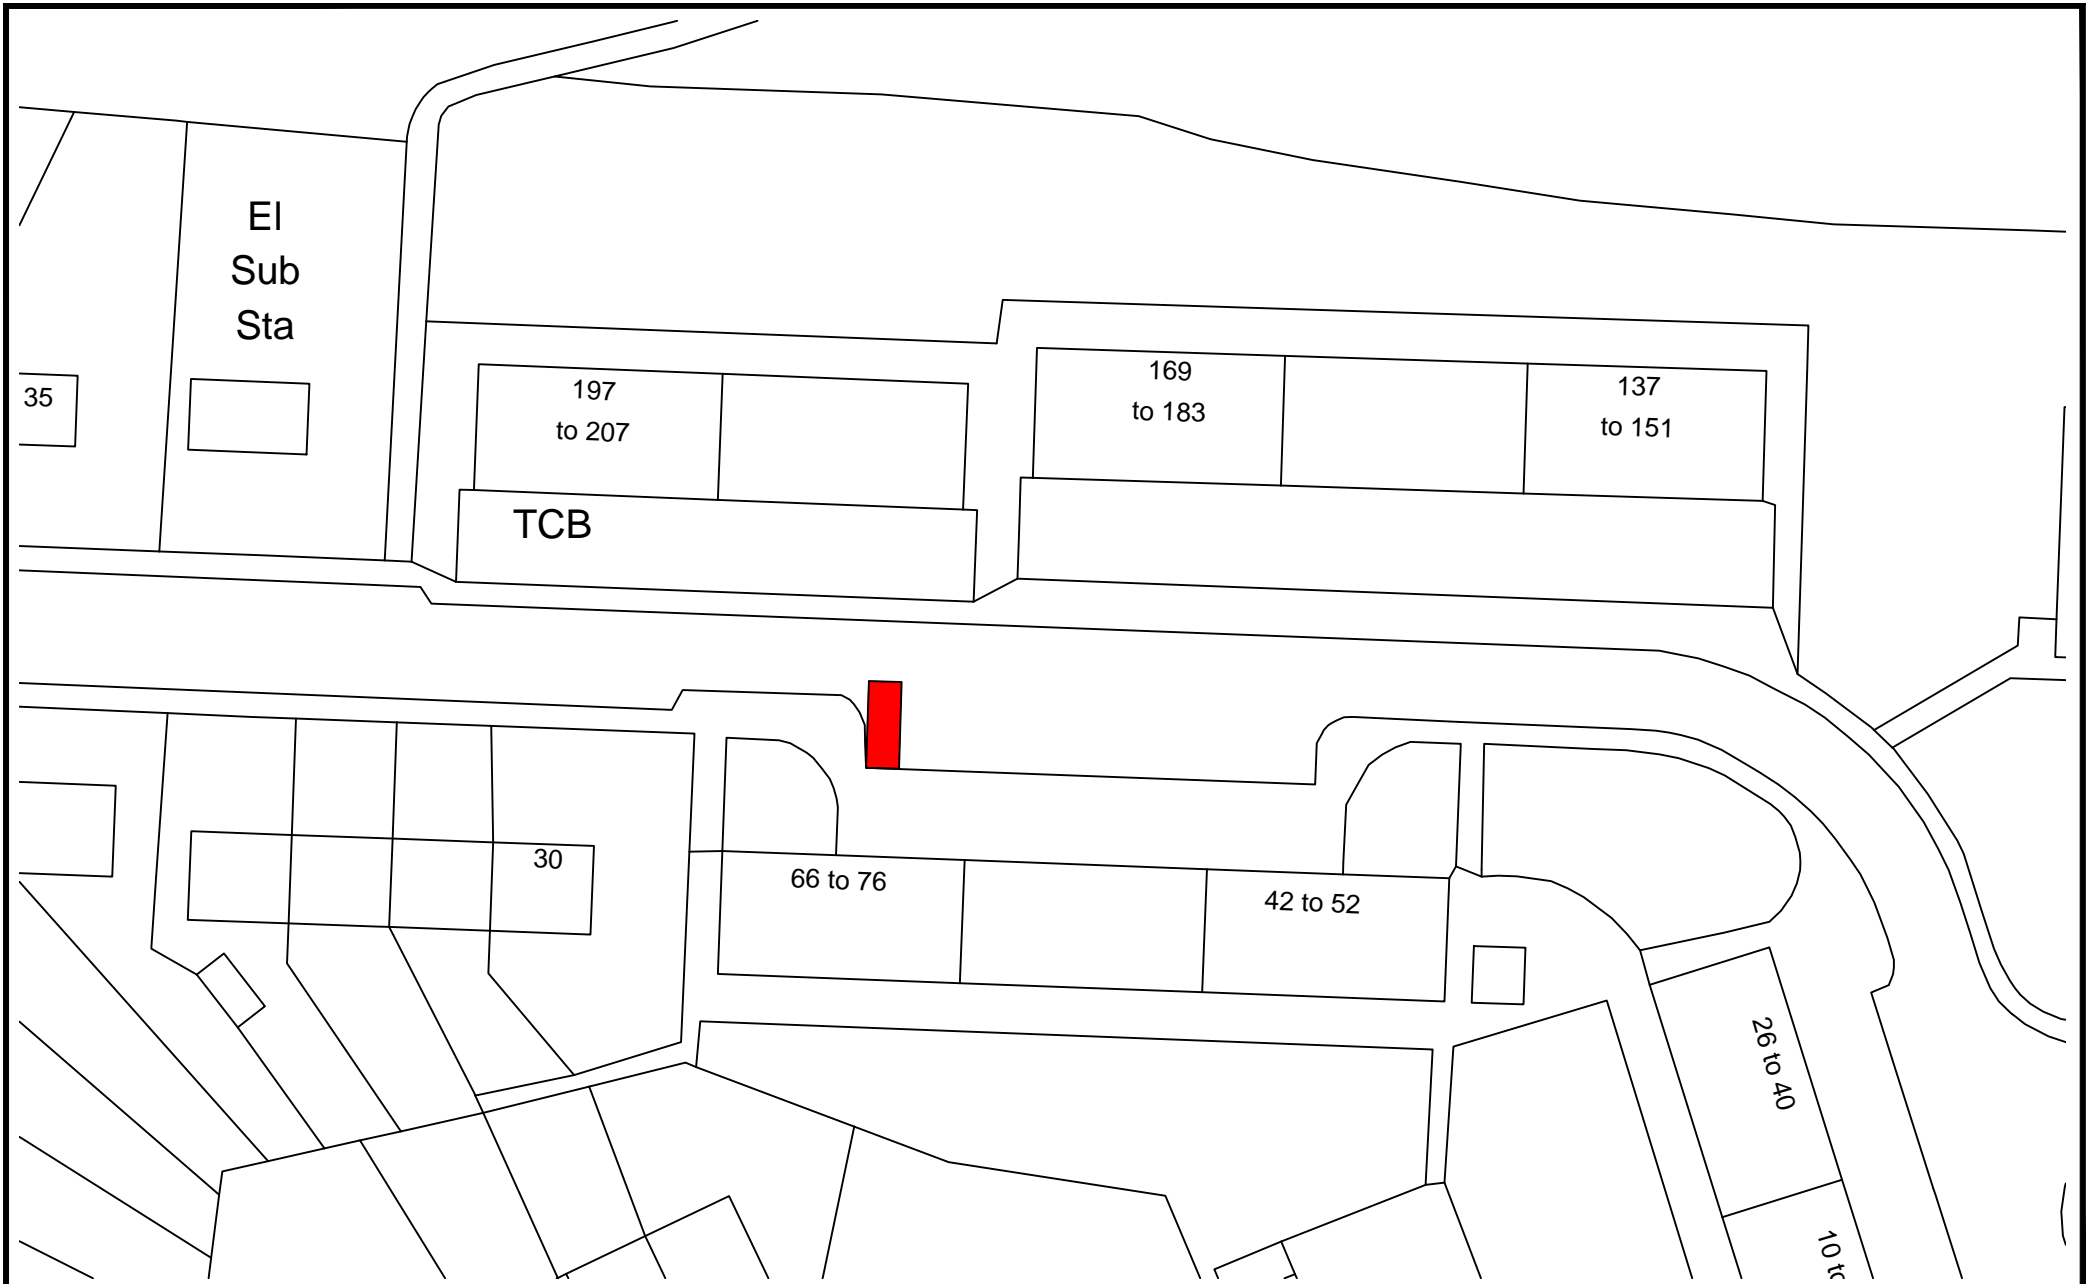

REMOVE Inchmyre, Kelso

C043 & C057

© Crown copyright. All rights reserved. Scottish Borders Council, OS Licence 100023423, 20 19.

REMOVE Broomlea Court, Kelso

C045

© Crown copyright. All rights reserved. Scottish Borders Council, OS Licence 100023423, 20 19.