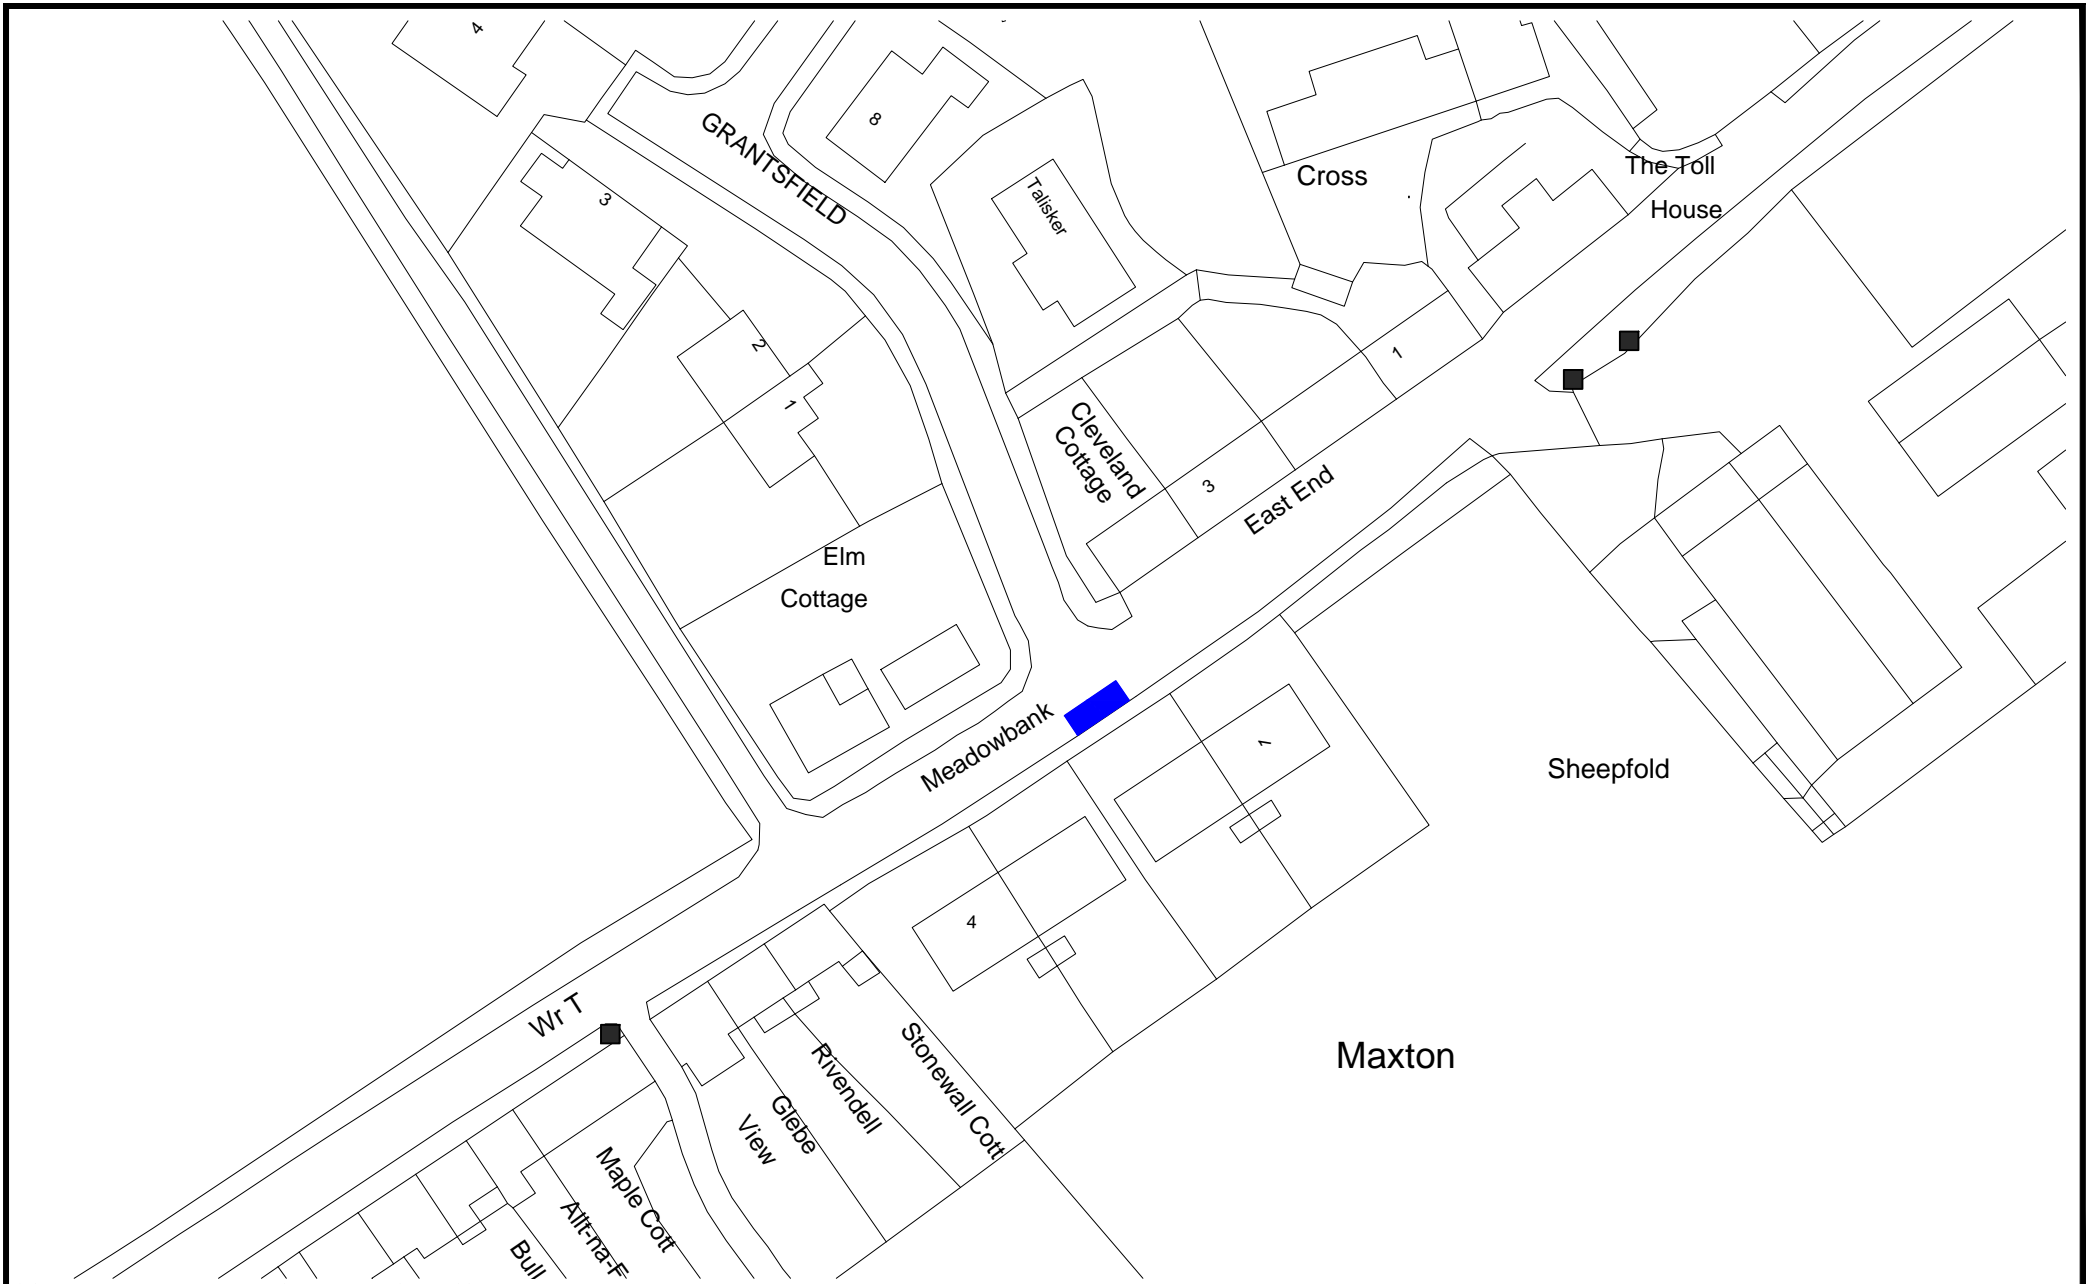

© Crown copyright. All rights reserved. Scottish Borders Council, OS Licence 100023423, 20 19.

A699 Main Street, Maxton

C076