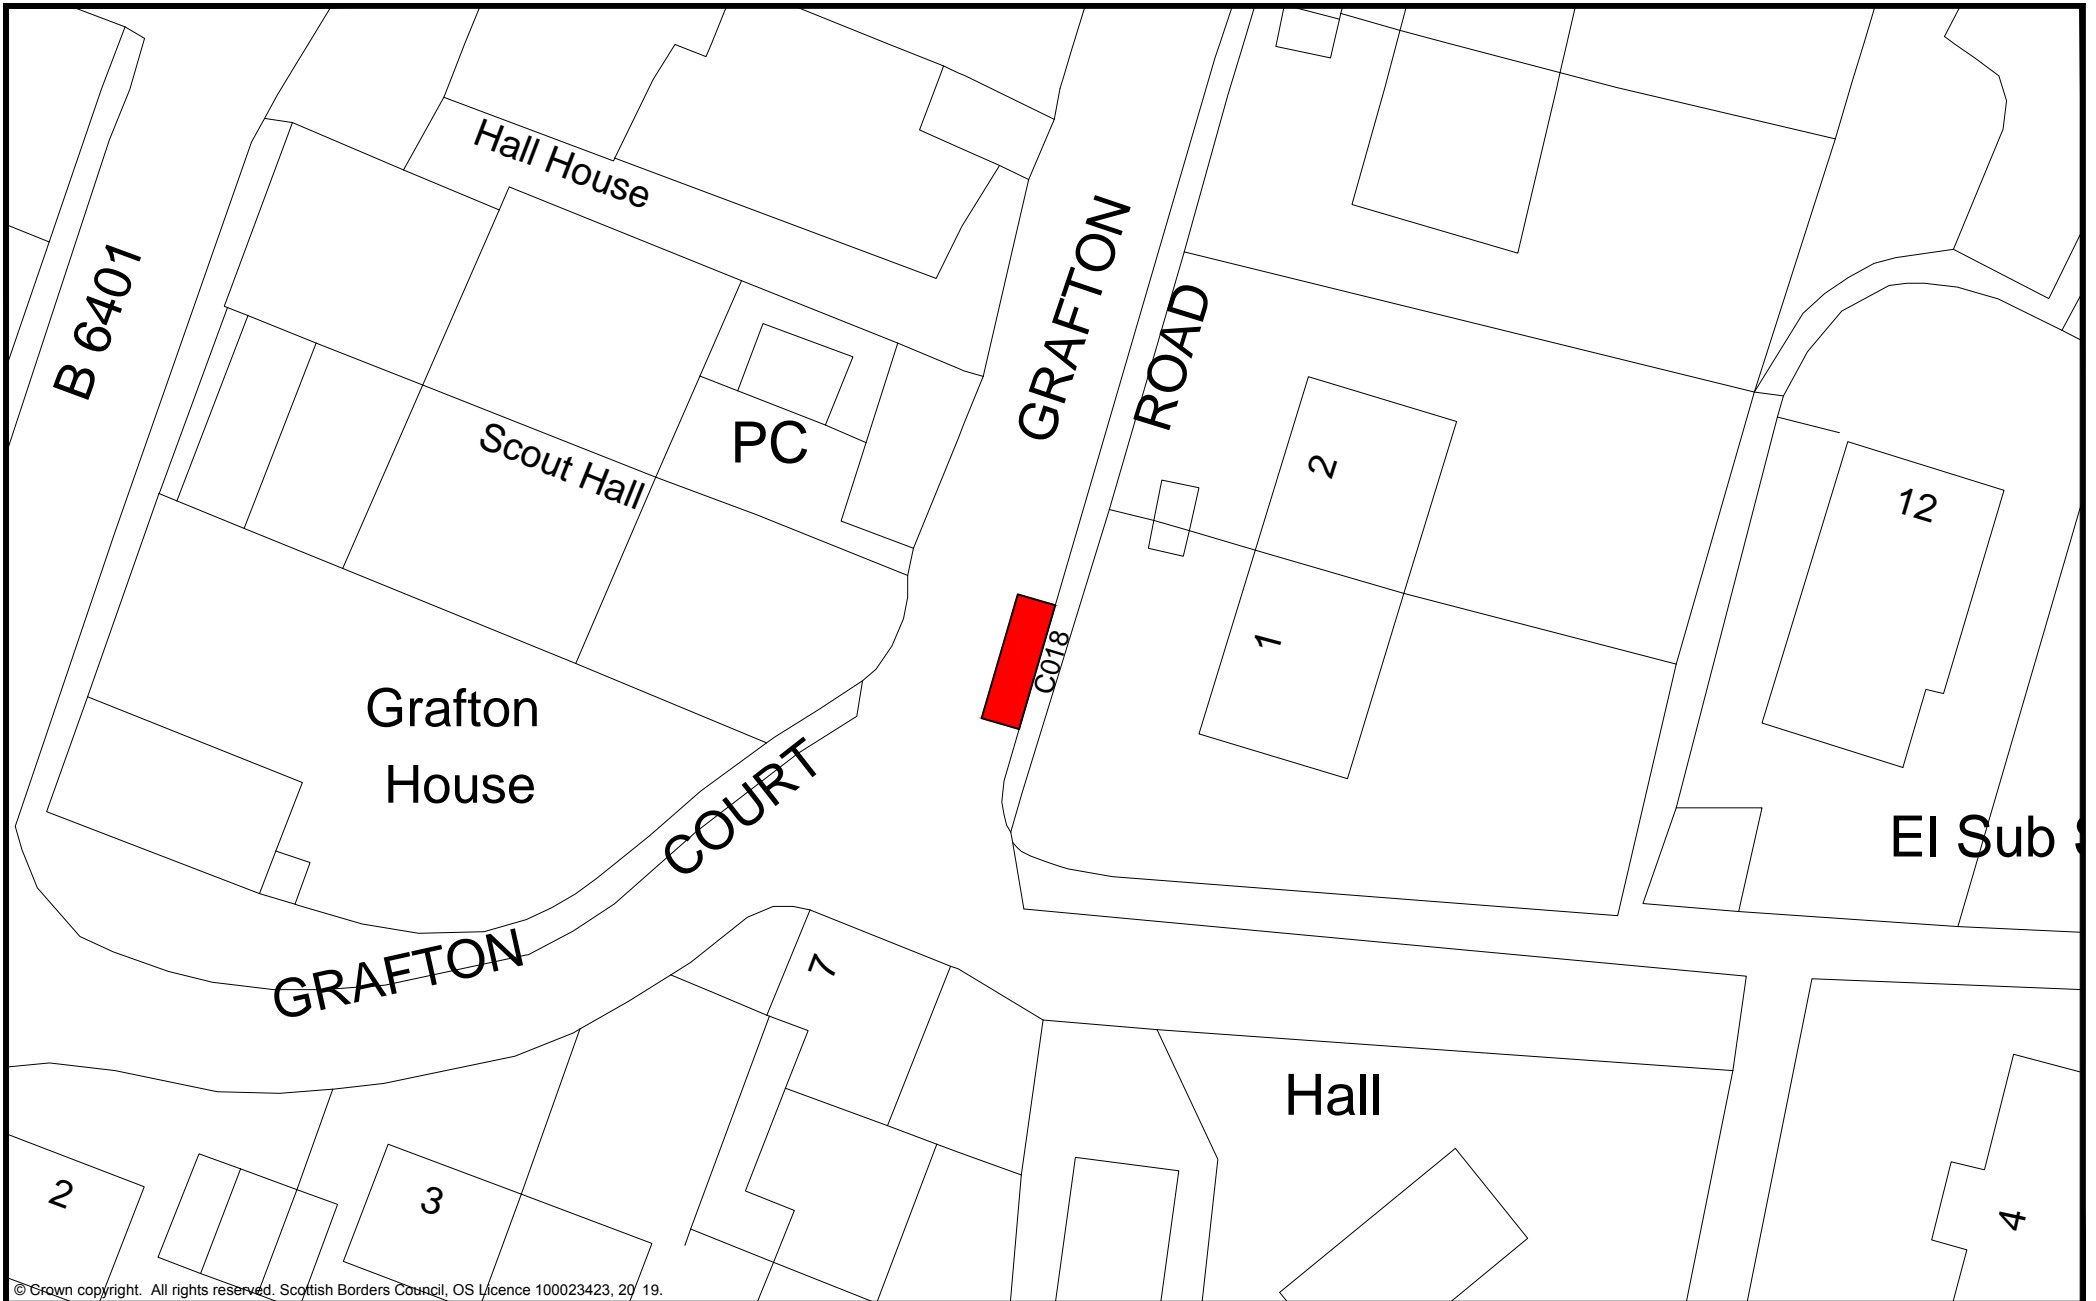

Thoartergate, St Boswells

C074 & C075

© Crown copyright. All rights reserved. Scottish Borders Council, OS Licence 100023423, 2019.

REMOVE Grafton Court, Yetholm

C018

© Crown copyright. All rights reserved. Scottish Borders Council, OS Licence 100023423, 20 19.