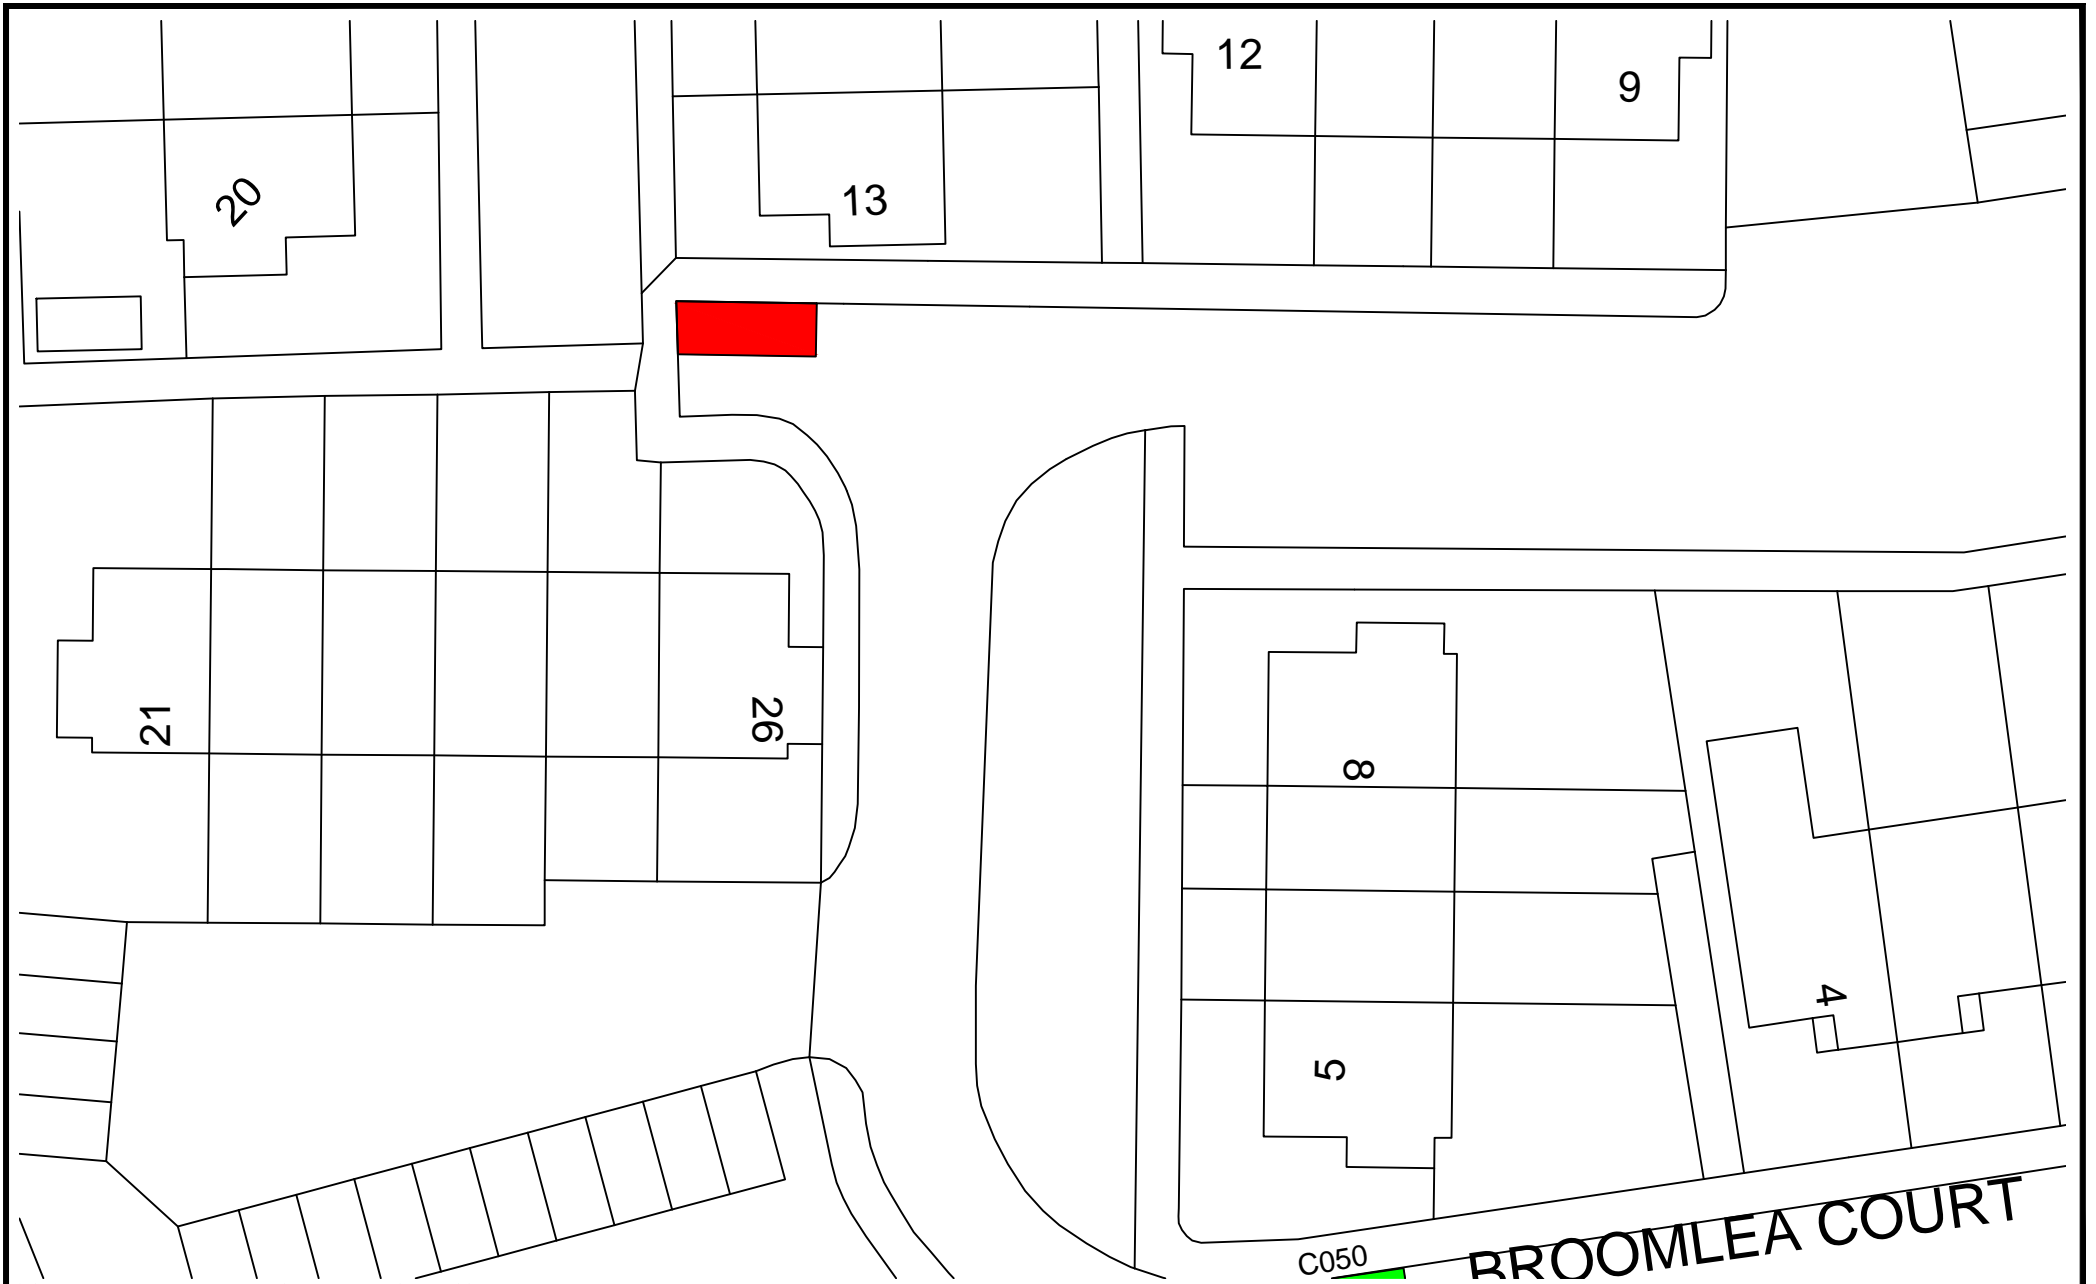

© Crown copyright. All rights reserved. Scottish Borders Council, OS Licence 100023423, 20 19.

REMOVE Broomlea Court, Kelso

C045