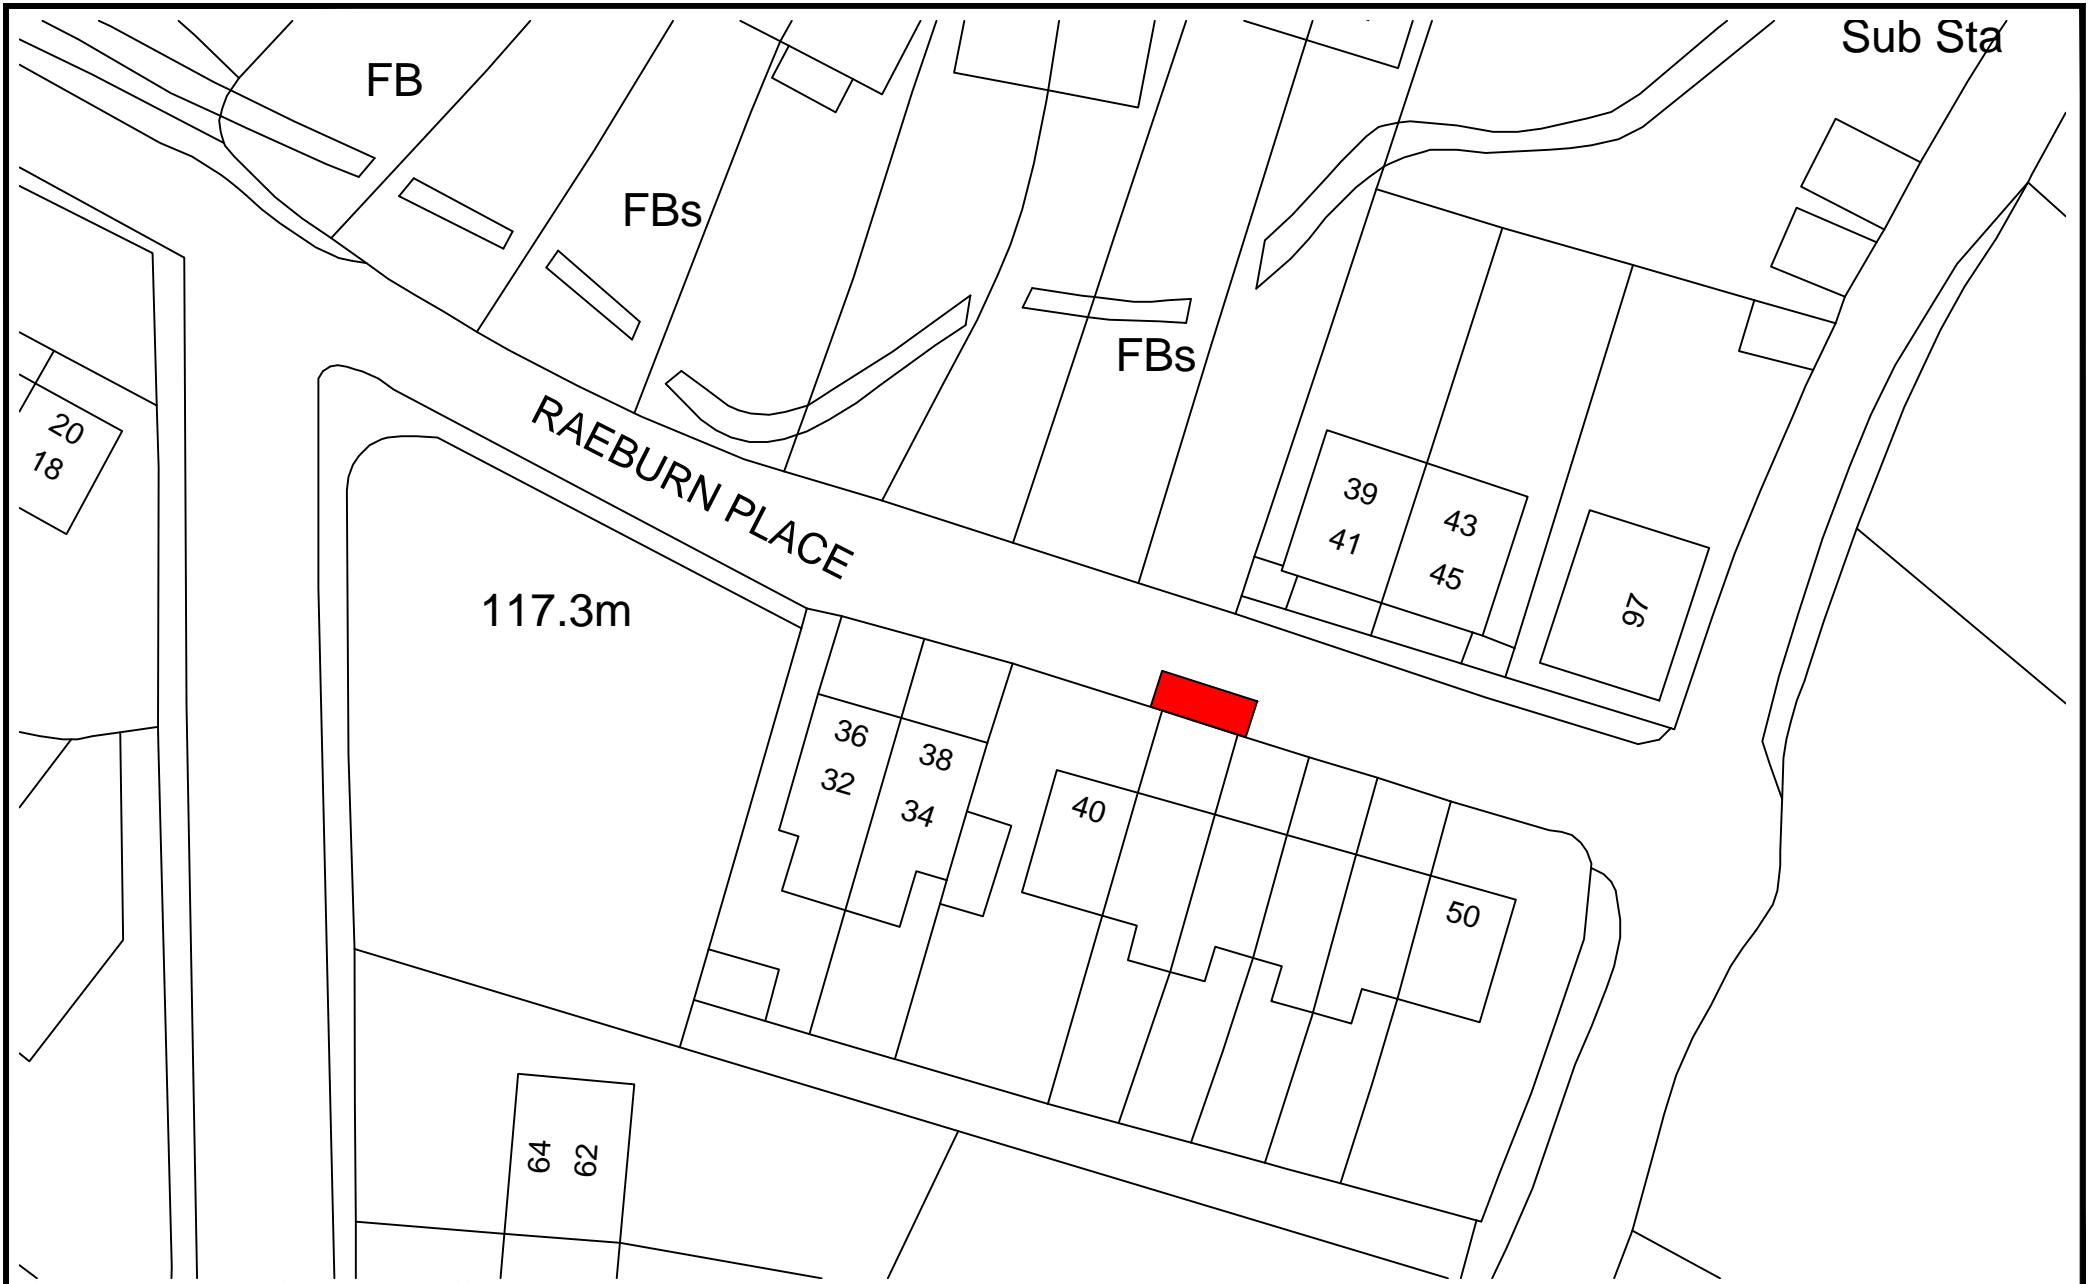

Sentry Knowe, Selkirk

E296

© Crown copyright. All rights reserved. Scottish Borders Council, OS Licence 100023423, 20 19.

REMOVE Forest Road, Selkirk

E163

© Crown copyright. All rights reserved. Scottish Borders Council, OS Licence 100023423, 20 19.