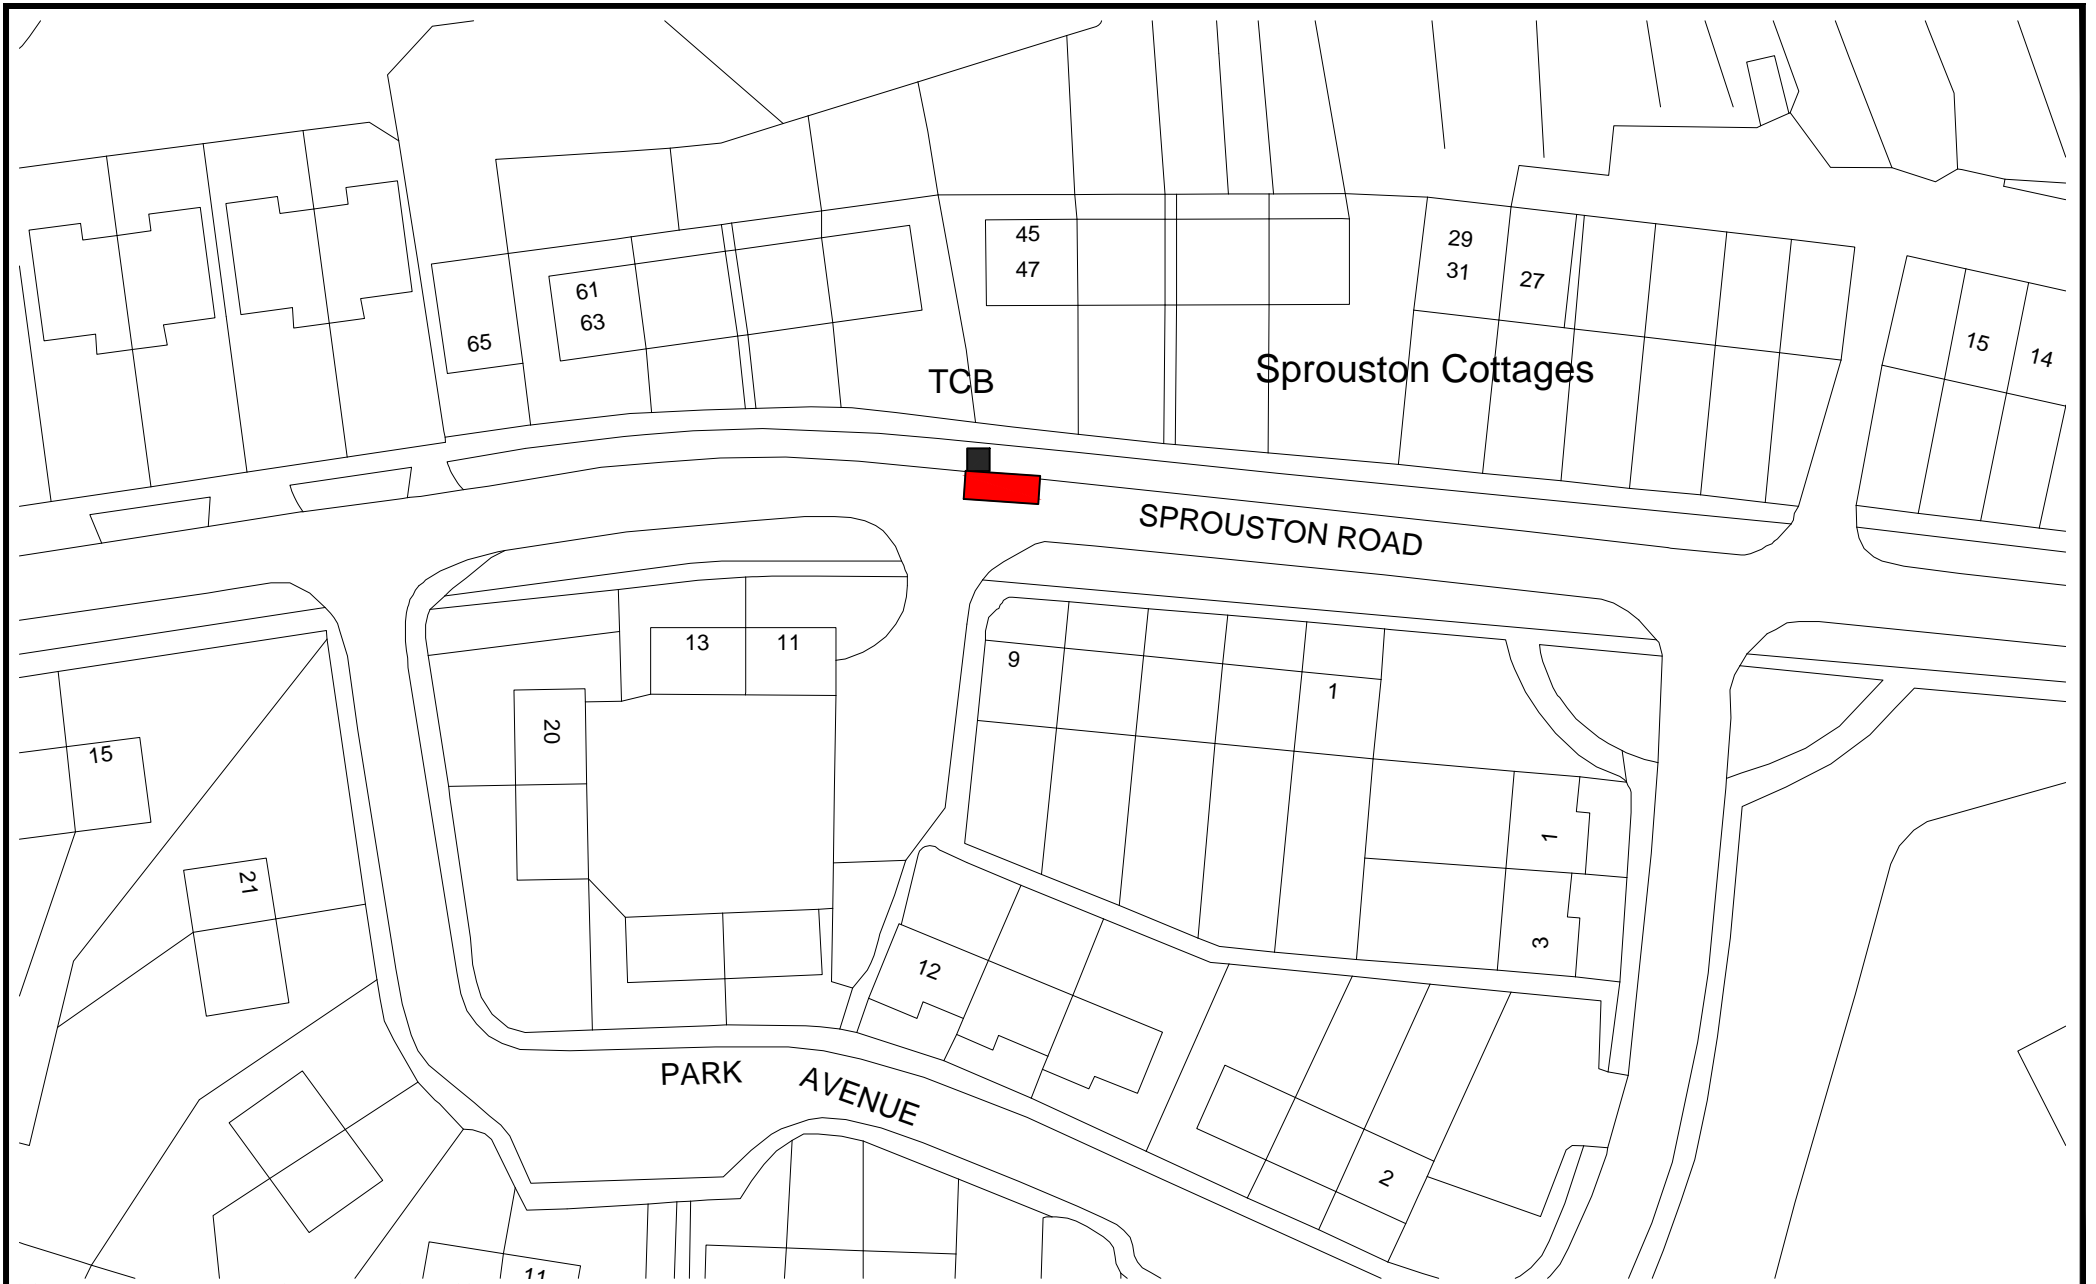

© Crown copyright. All rights reserved. Scottish Borders Council, OS Licence 100023423, 20 19.

REMOVE Sprouston Road, Newtown St Boswells

E167