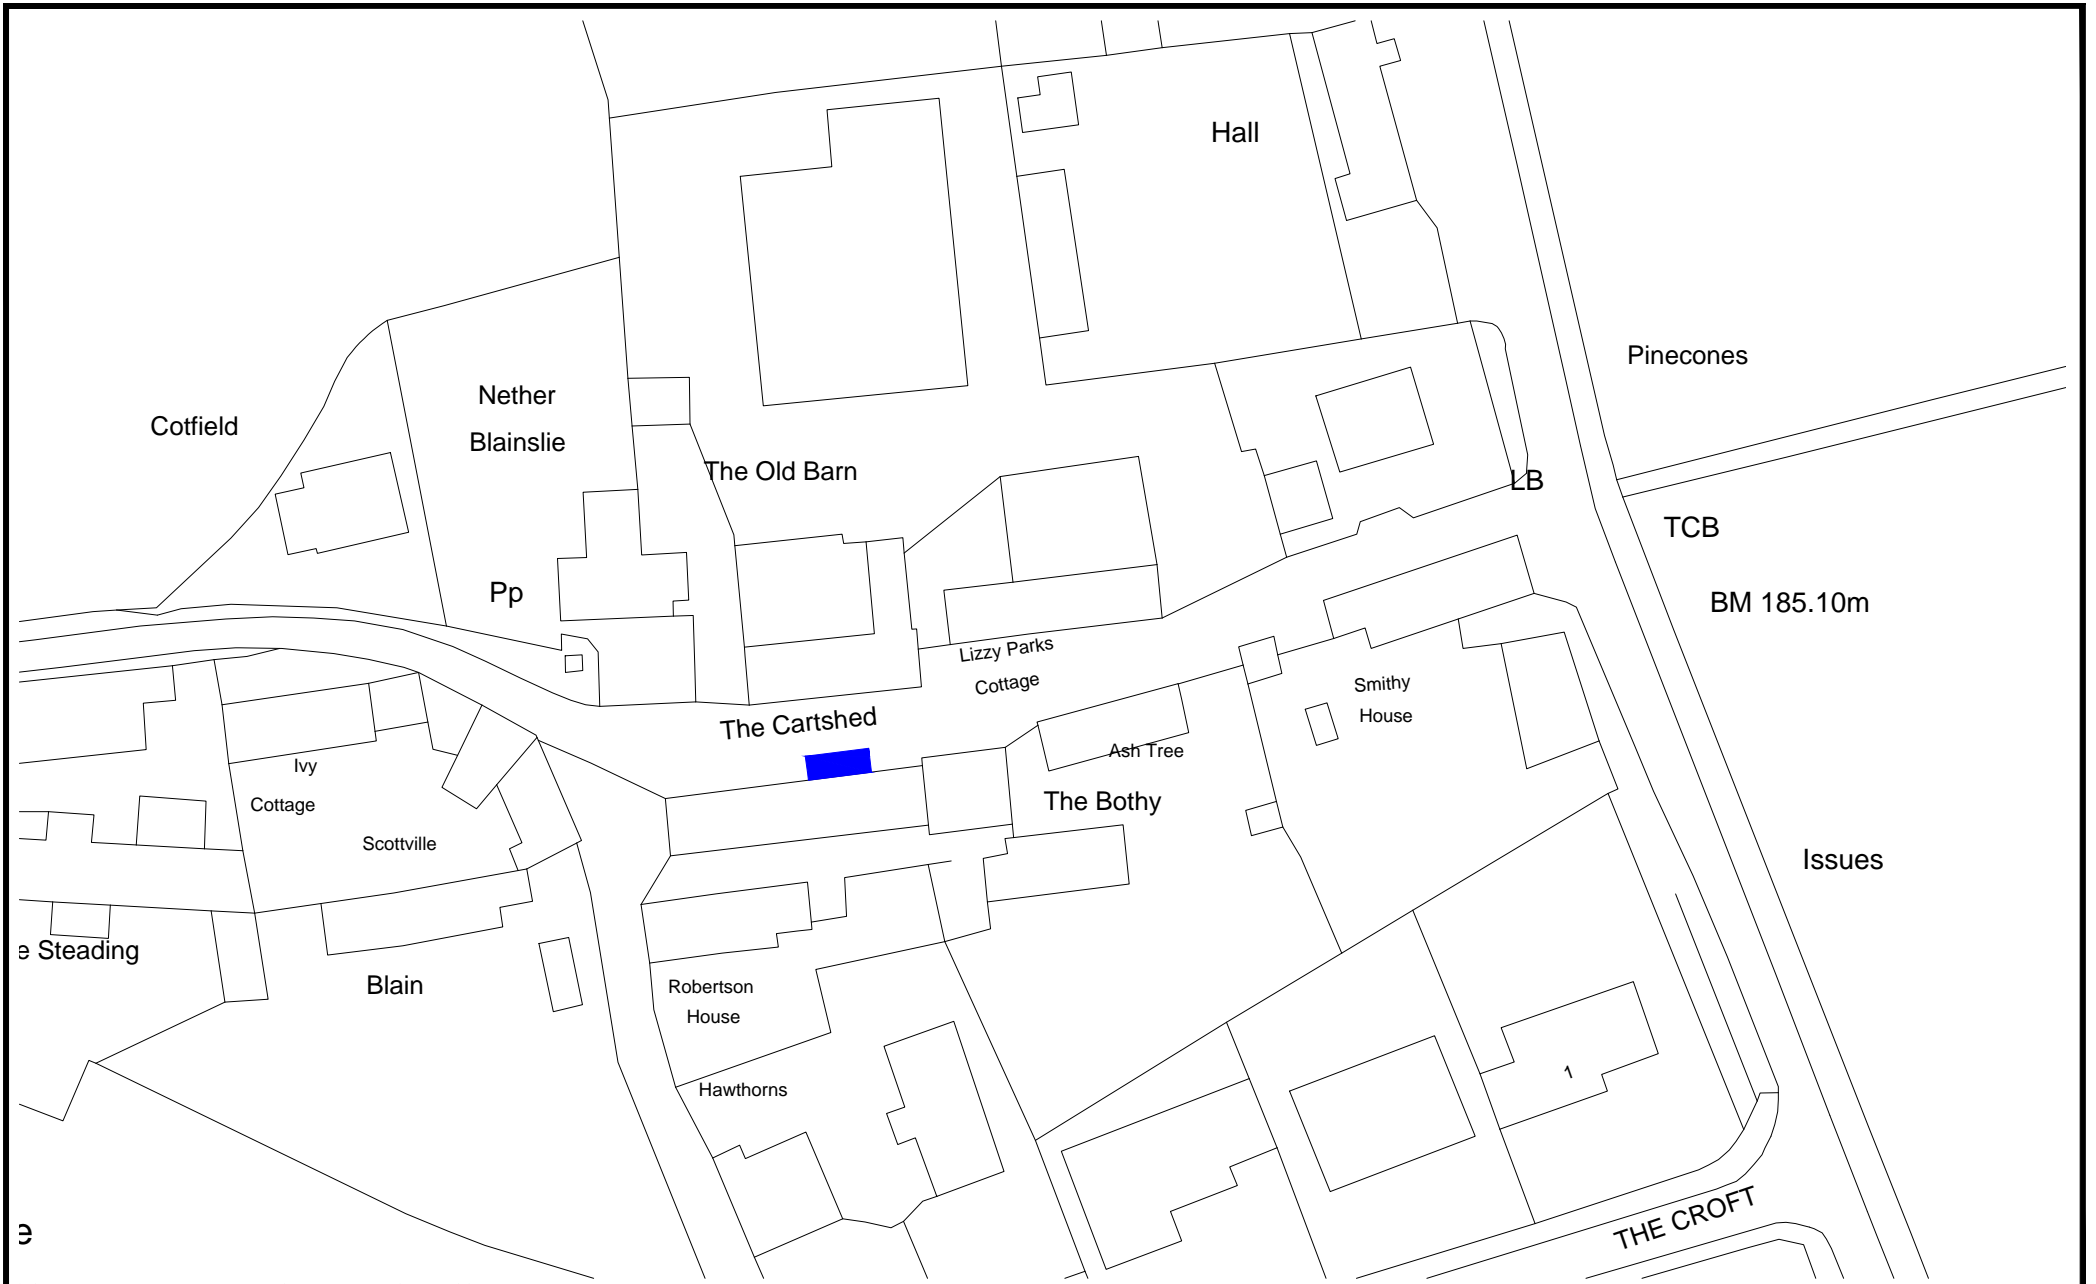

© Crown copyright. All rights reserved. Scottish Borders Council, OS Licence 100023423, 20 19.

Main Street, Nether Blainslie

E289