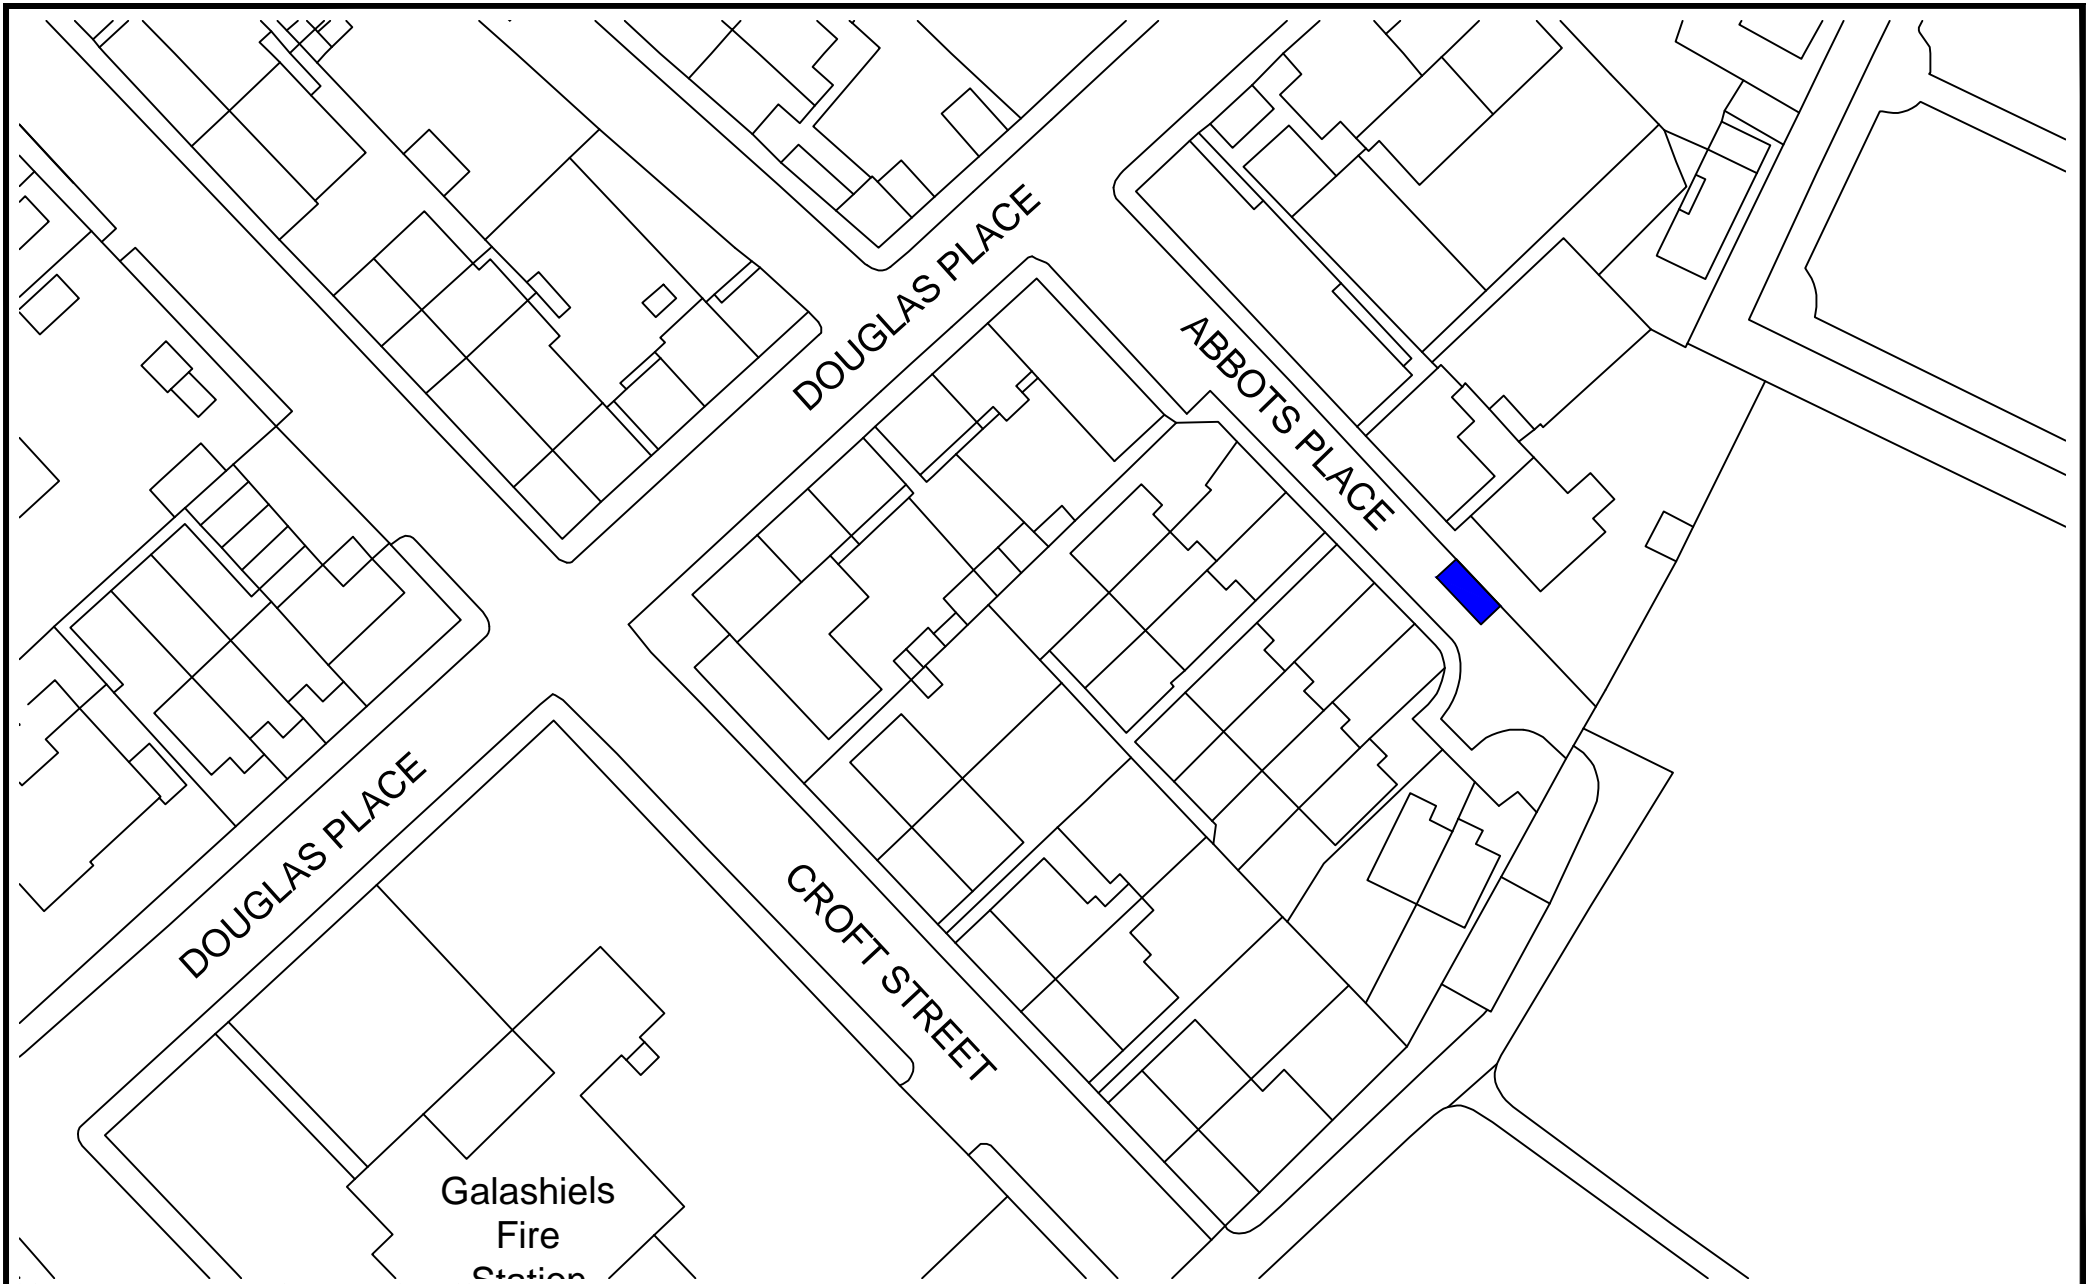

© Crown copyright. All rights reserved. Scottish Borders Council, OS Licence 100023423, 20 19.

Abbots Place, Galashiels

E277