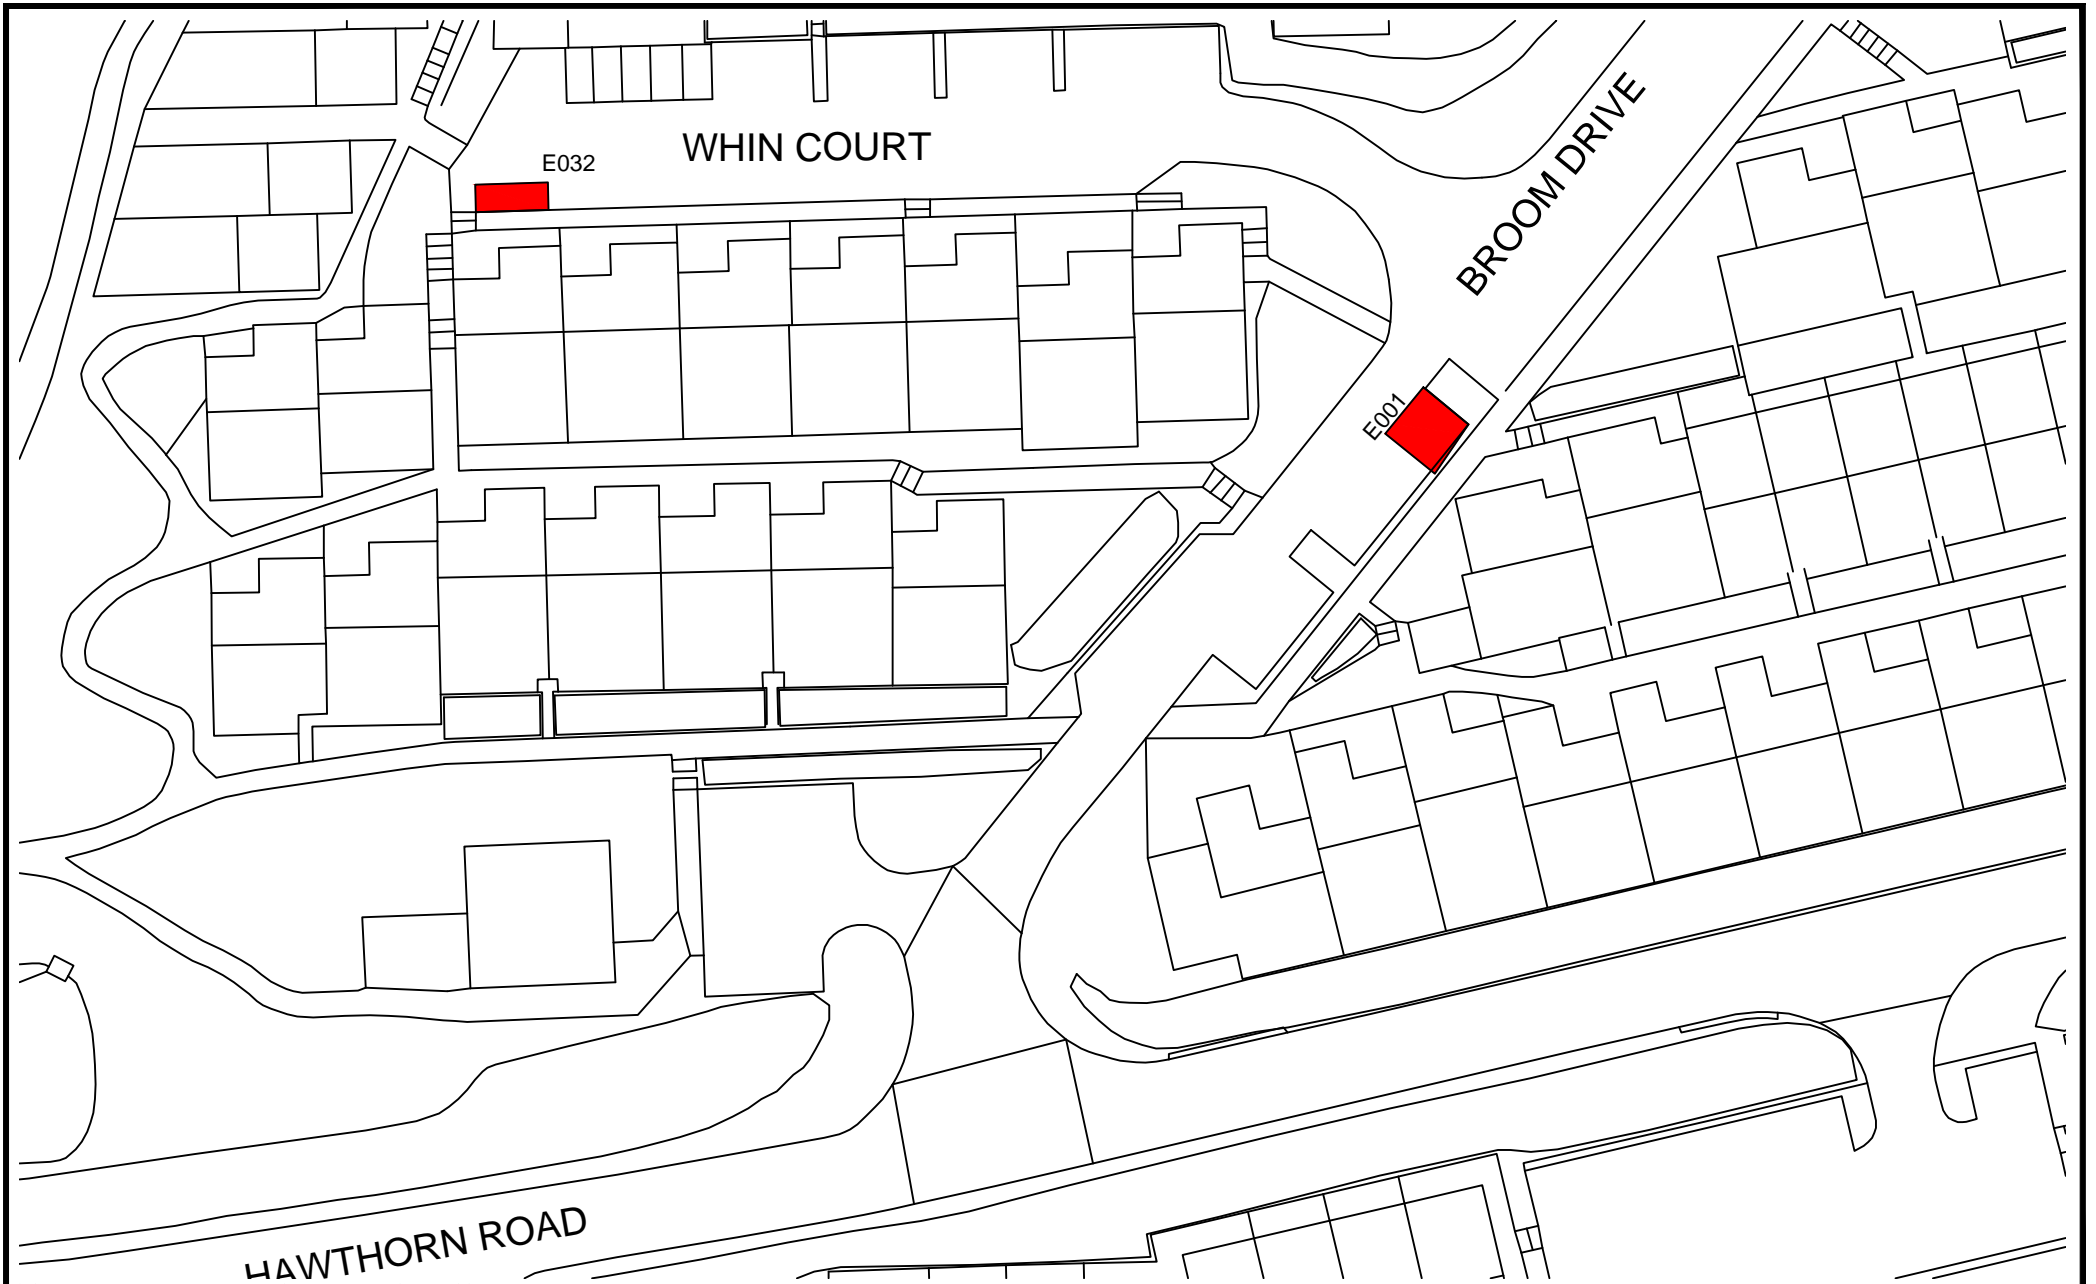

© Crown copyright. All rights reserved. Scottish Borders Council, OS Licence 100023423, 20 19.

REMOVE Broom Drive & Whin Court, Galashiels

E001 & E032