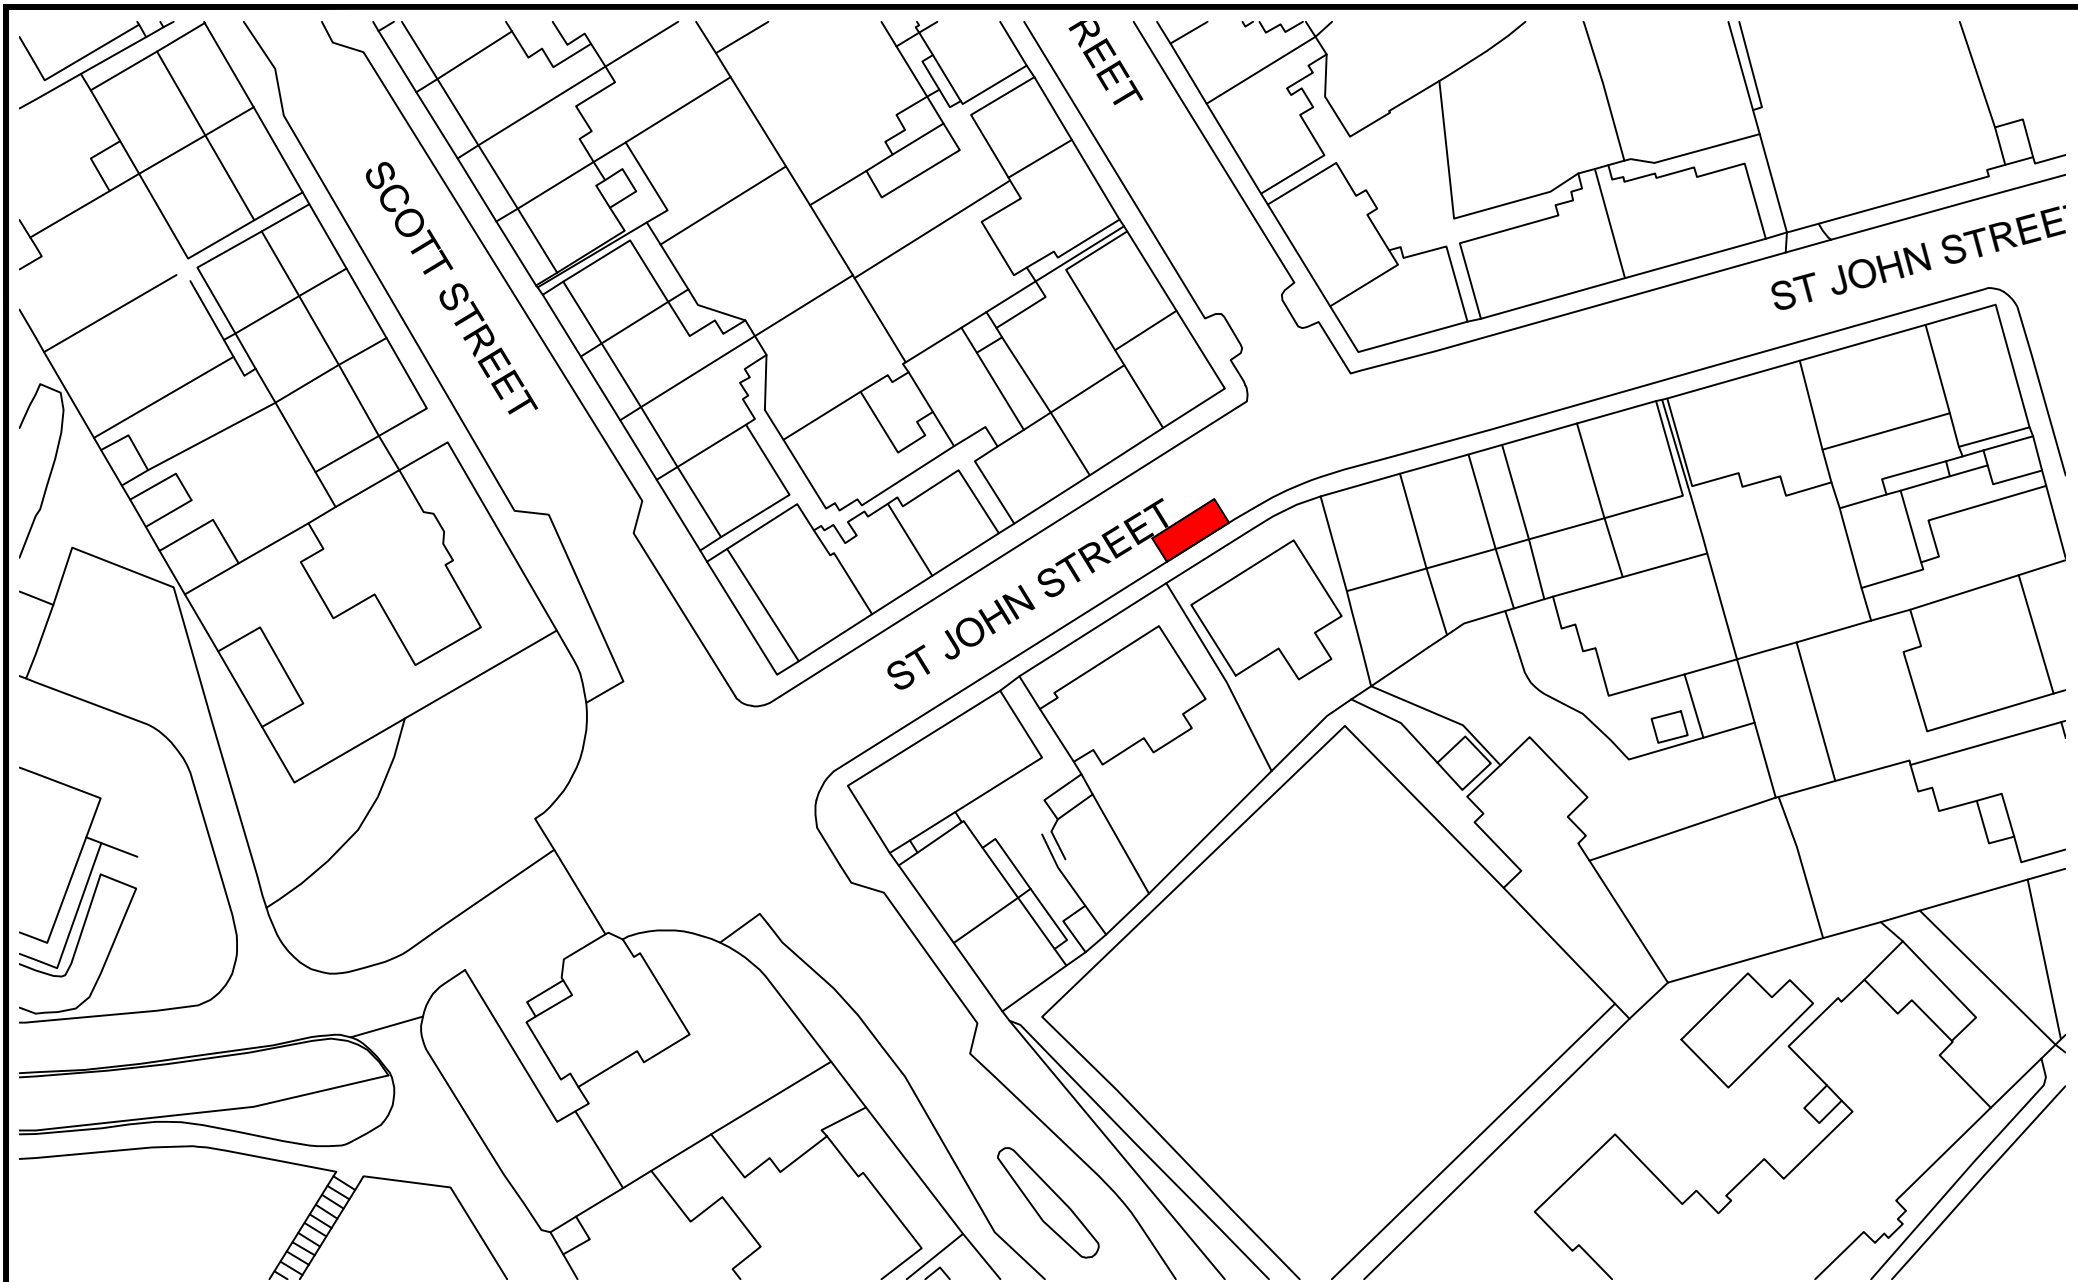

REMOVE Meigle Street, Galashiels

E010

© Crown copyright. All rights reserved. Scottish Borders Council, OS Licence 100023423, 20 19.

REMOVE Tweed Road, Galashiels

E029

© Crown copyright. All rights reserved. Scottish Borders Council, OS Licence 100023423, 20 19.