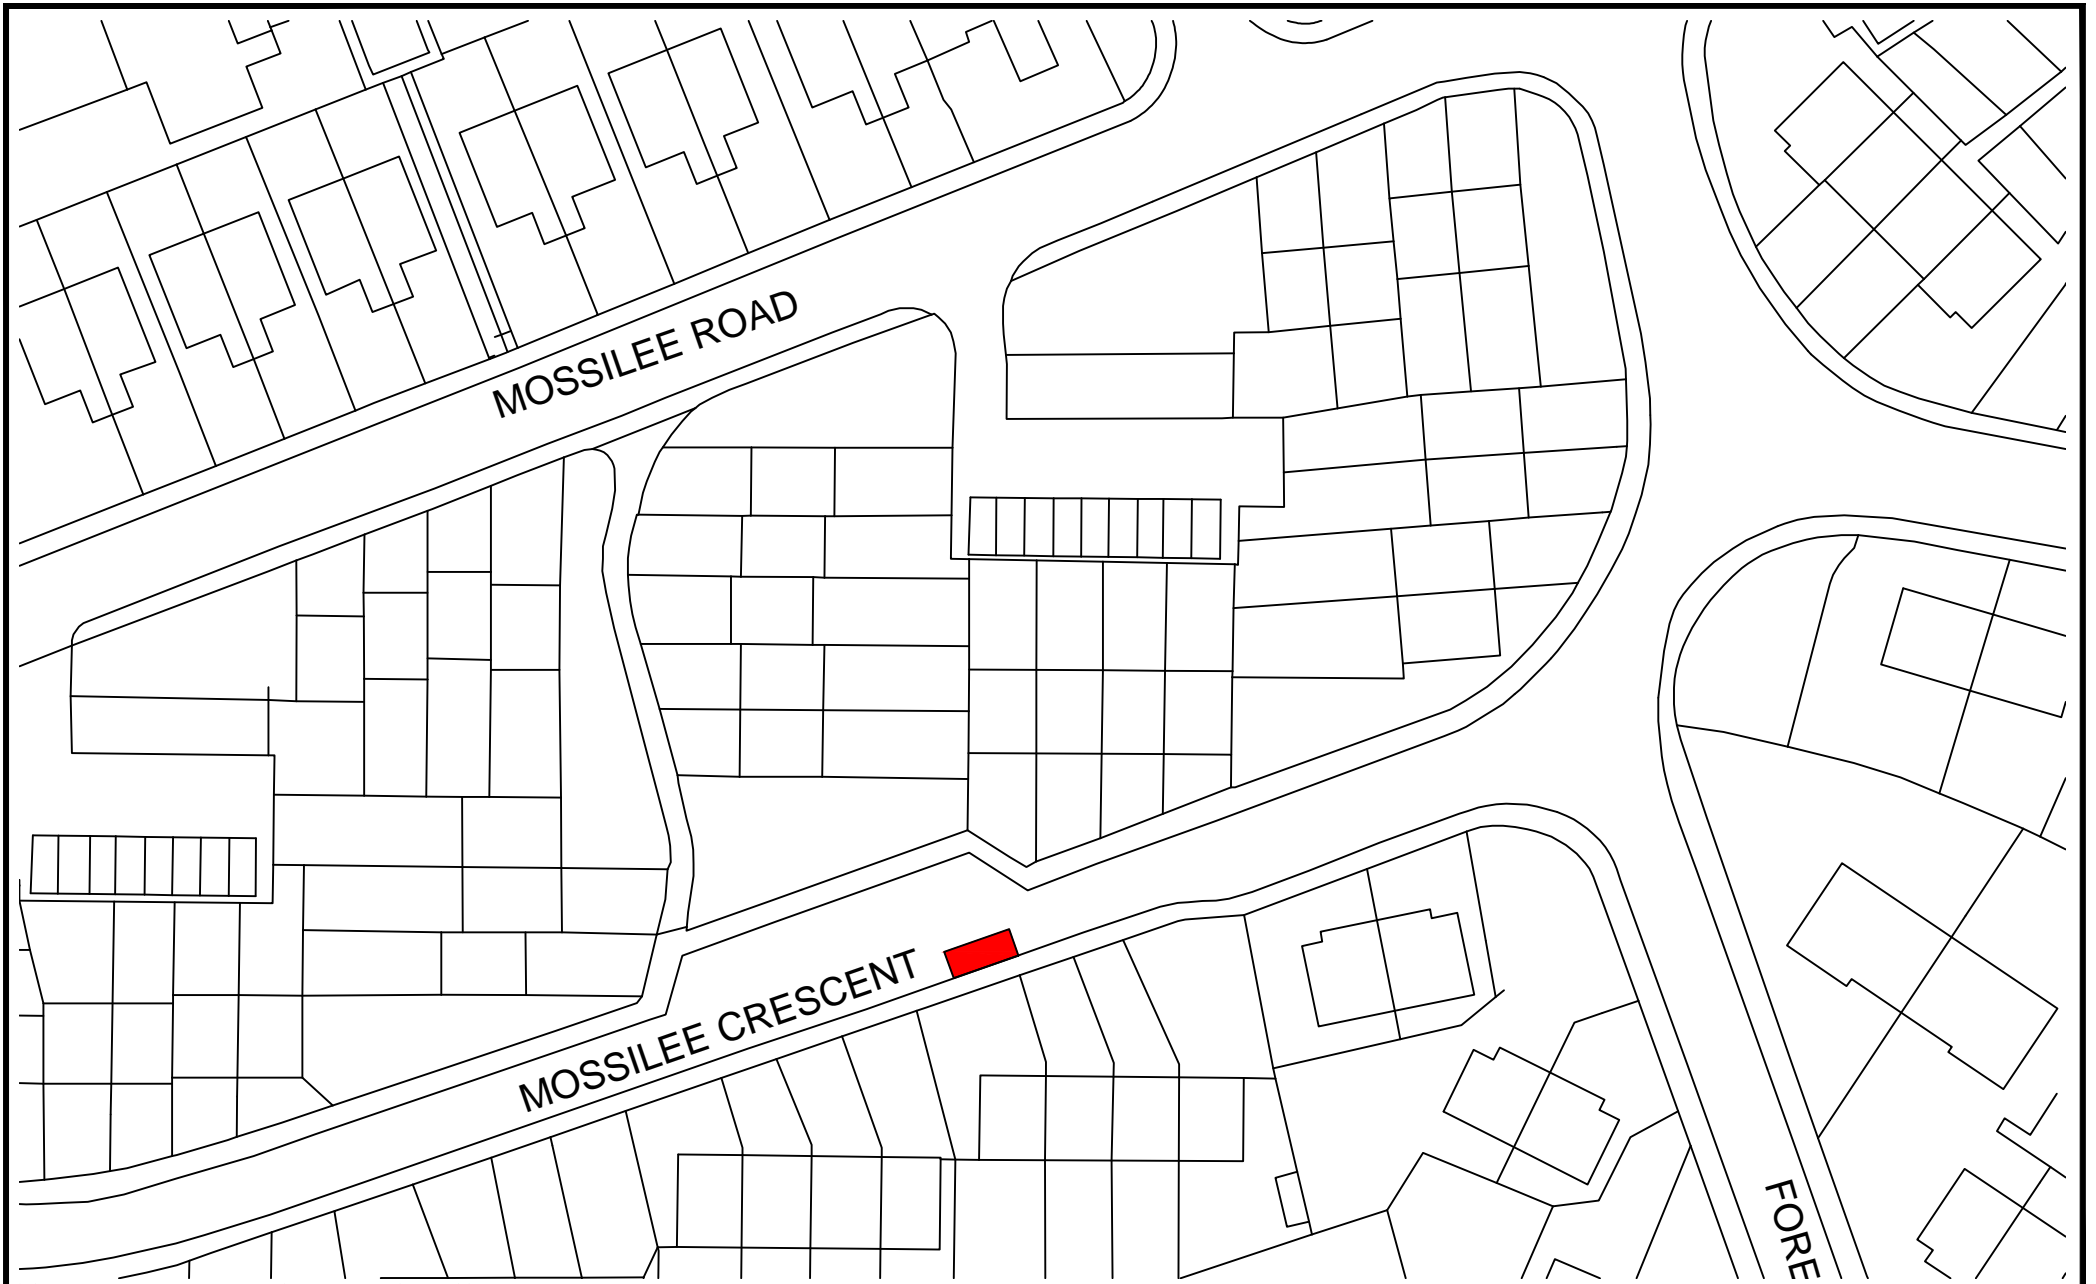

REMOVE Forest Hill, Galashiels

E122

© Crown copyright. All rights reserved. Scottish Borders Council, OS Licence 100023423, 20 19.

REMOVE Broom Drive, Galashiels

E156

© Crown copyright. All rights reserved. Scottish Borders Council, OS Licence 100023423, 20 19.