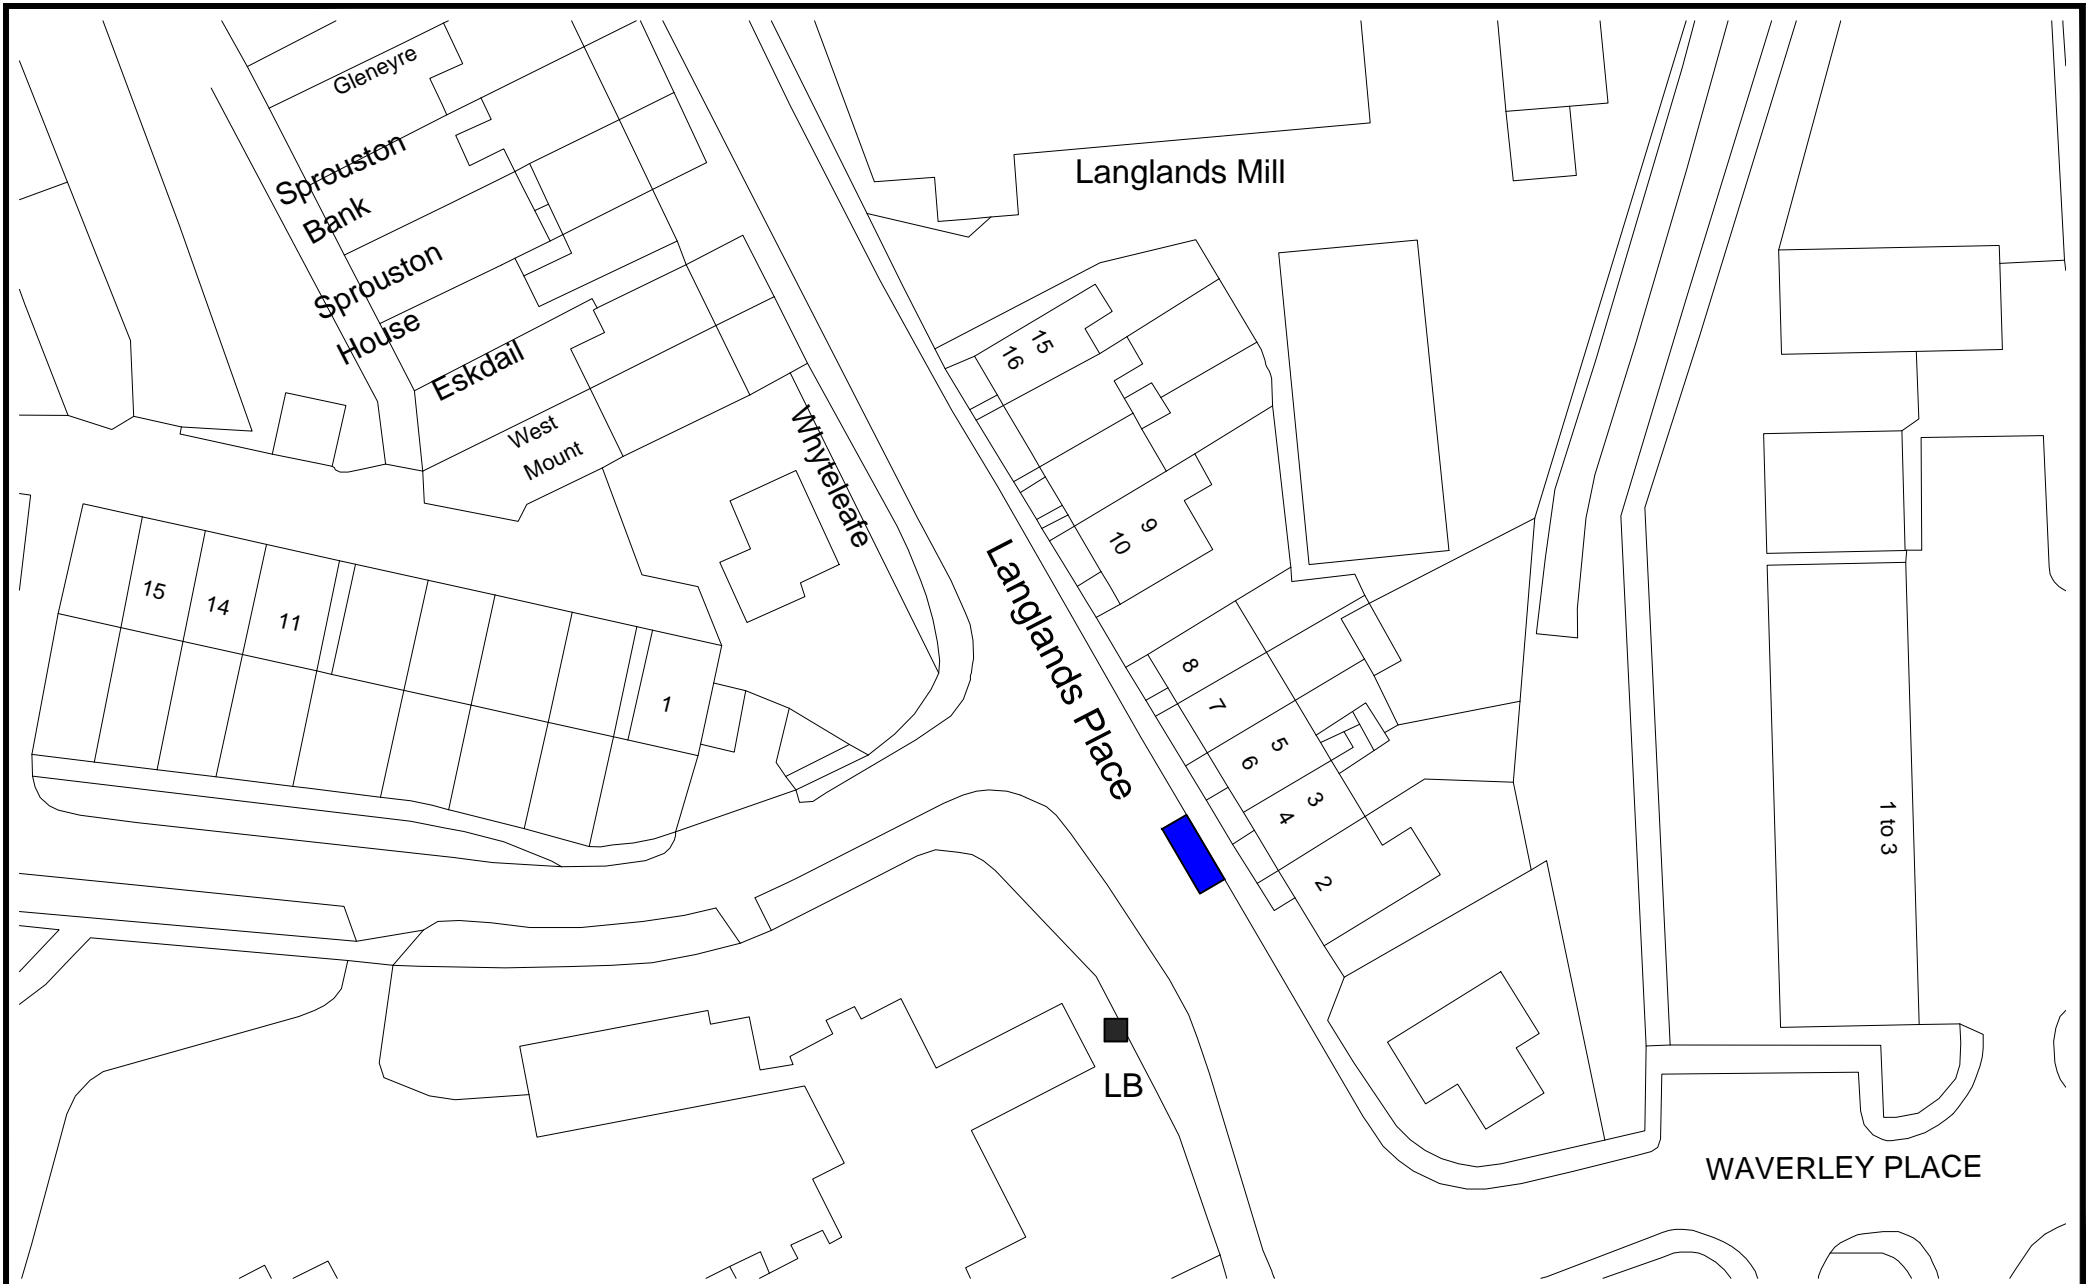

© Crown copyright. All rights reserved. Scottish Borders Council, OS Licence 100023423, 20 19.

Langlands Place, Newtown St Boswells

E264