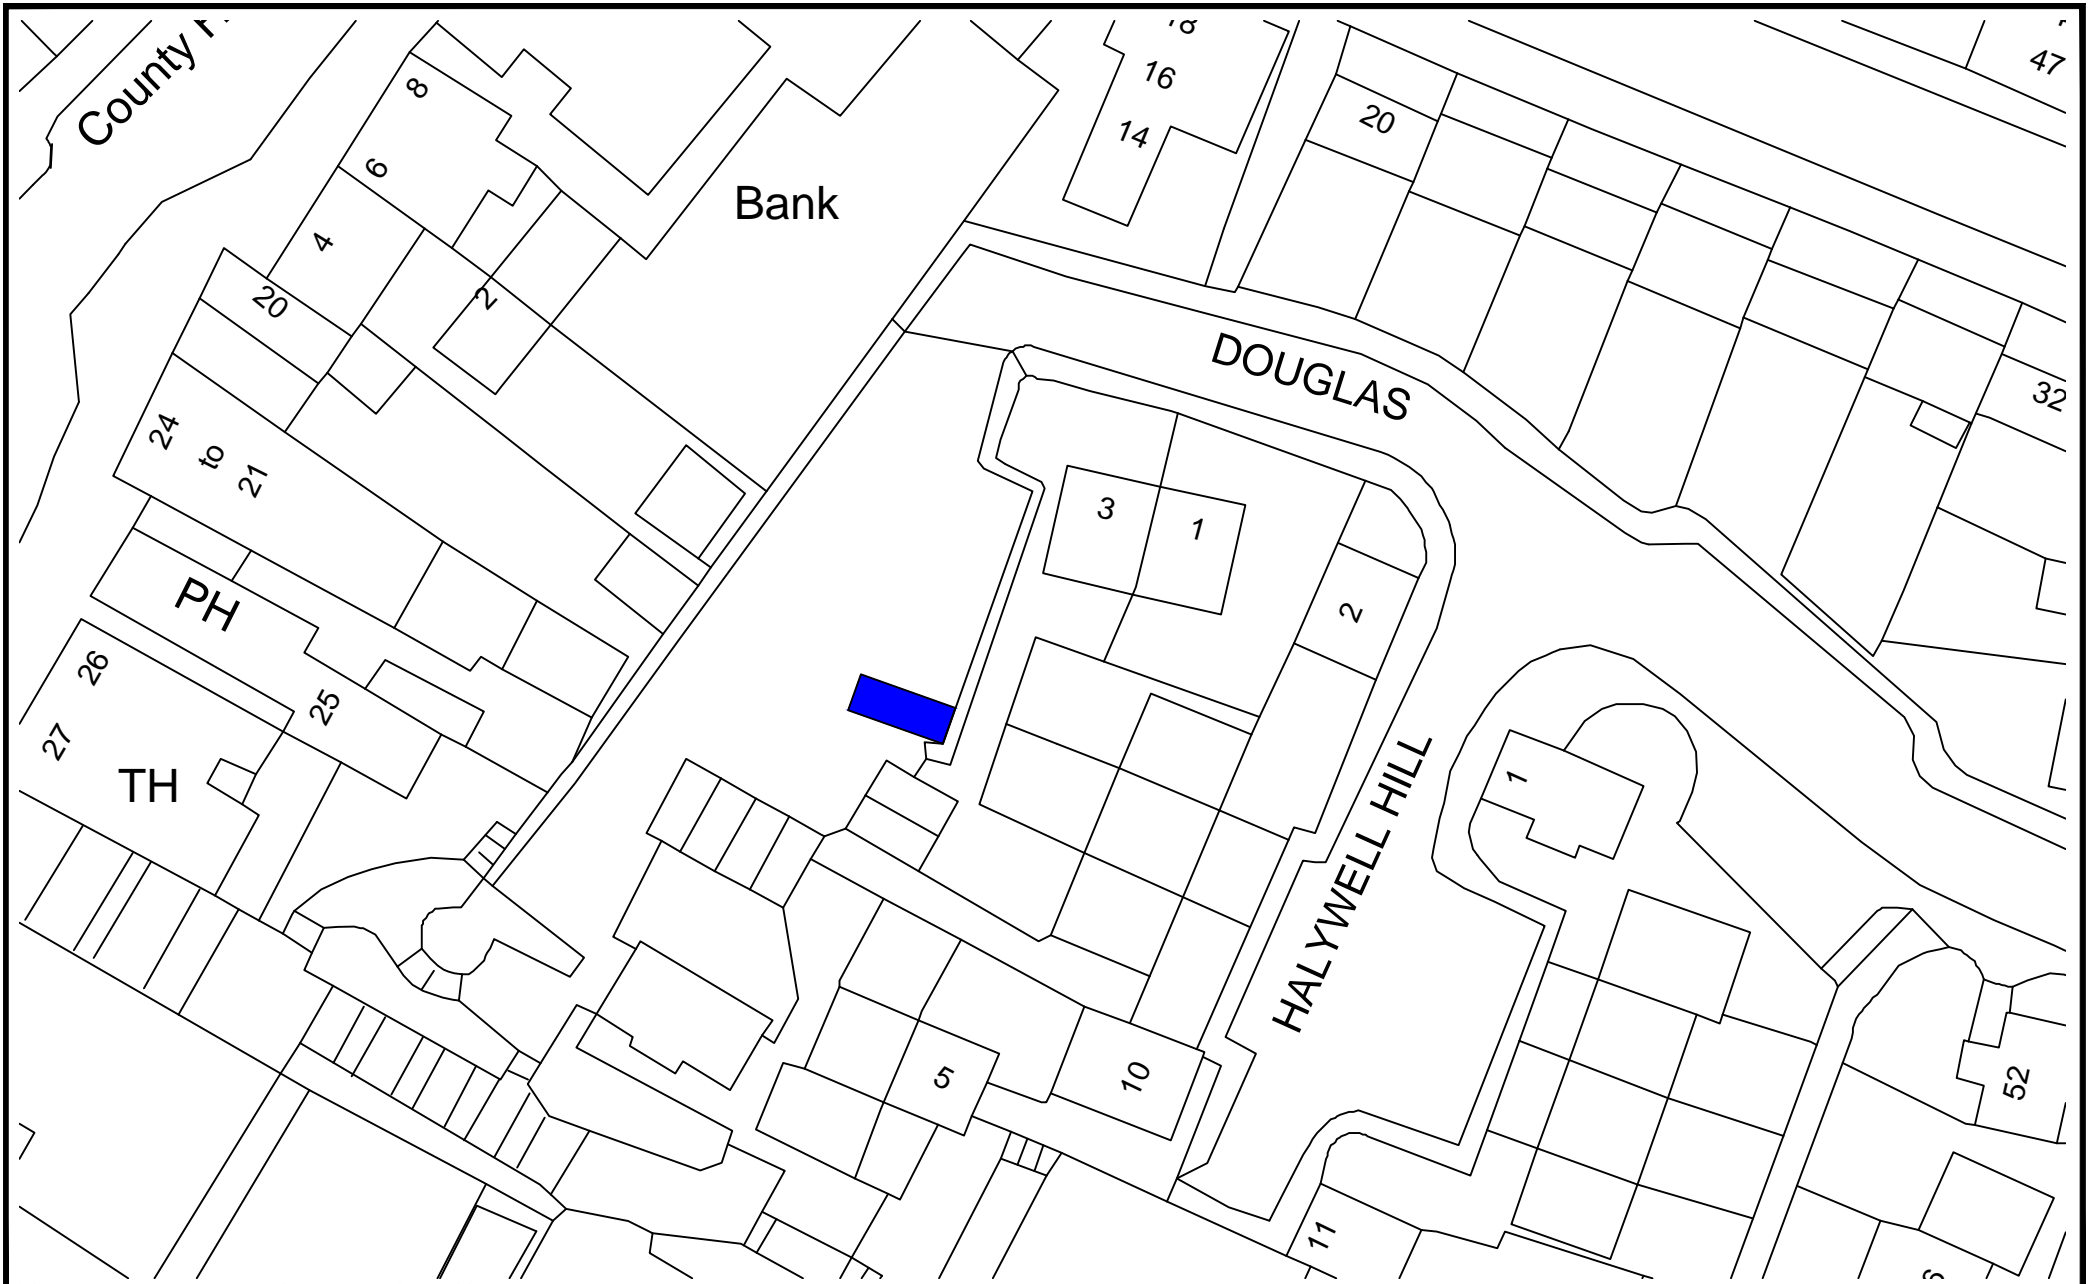

REMOVE Westfield Place, Earlston

E202

© Crown copyright. All rights reserved. Scottish Borders Council, OS Licence 100023423, 20 19.

Chapel Street, Selkirk

E255

© Crown copyright. All rights reserved. Scottish Borders Council, OS Licence 100023423, 20 19.