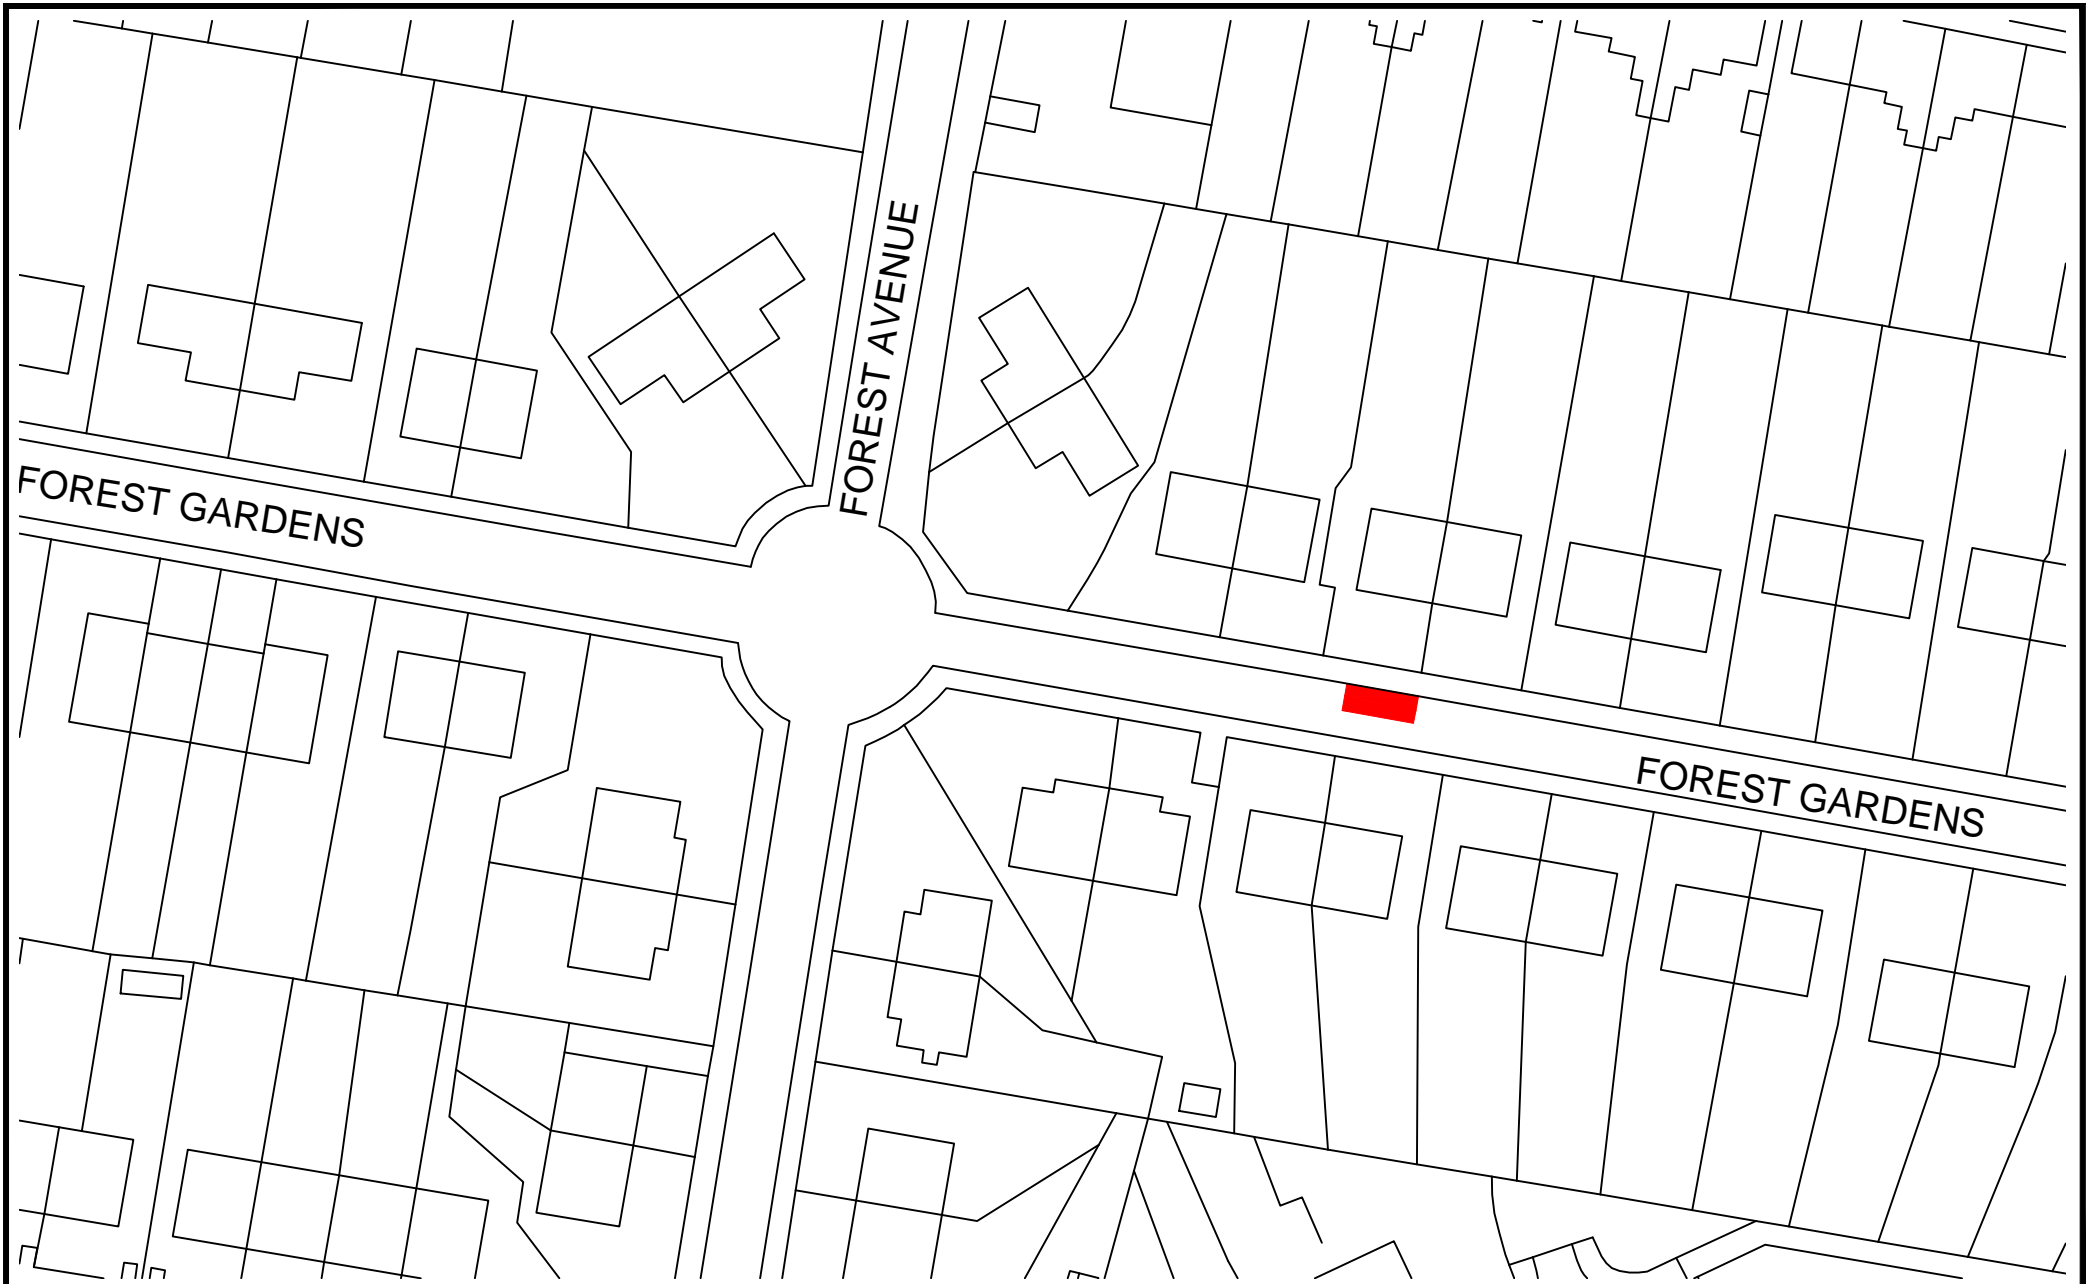

© Crown copyright. All rights reserved. Scottish Borders Council, OS Licence 100023423, 20 19.

REMOVE Forest Gardens, Galashiels

E121