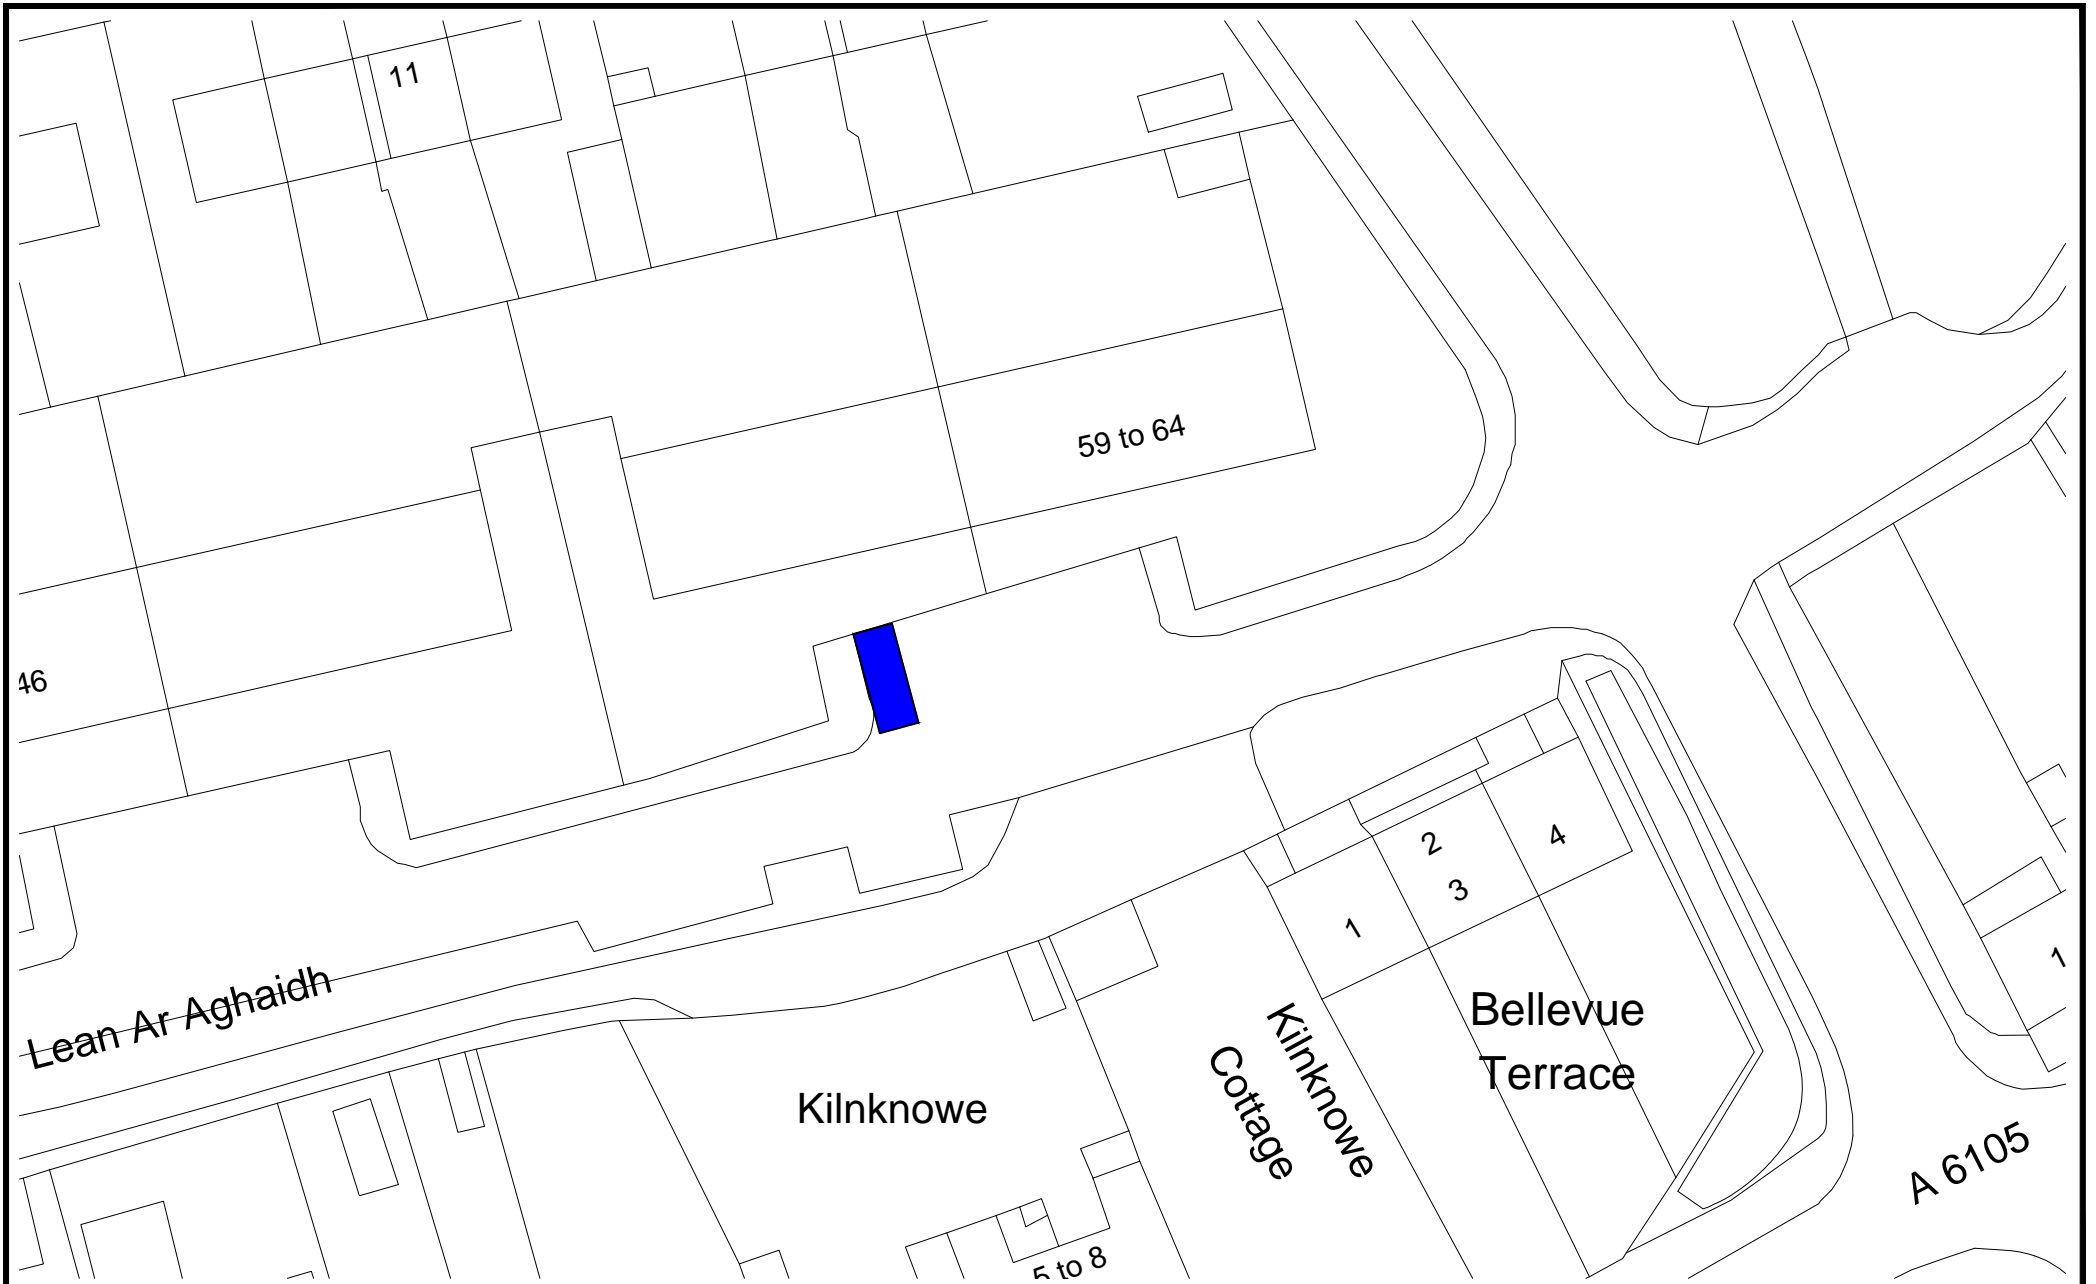

REMOVE Sprouston Road, Newtown St Boswells

E167

© Crown copyright. All rights reserved. Scottish Borders Council, OS Licence 100023423, 20 19.

REMOVE Whitefield Drive, Newtown St Boswells

E249

© Crown copyright. All rights reserved. Scottish Borders Council, OS Licence 100023423, 20 19.