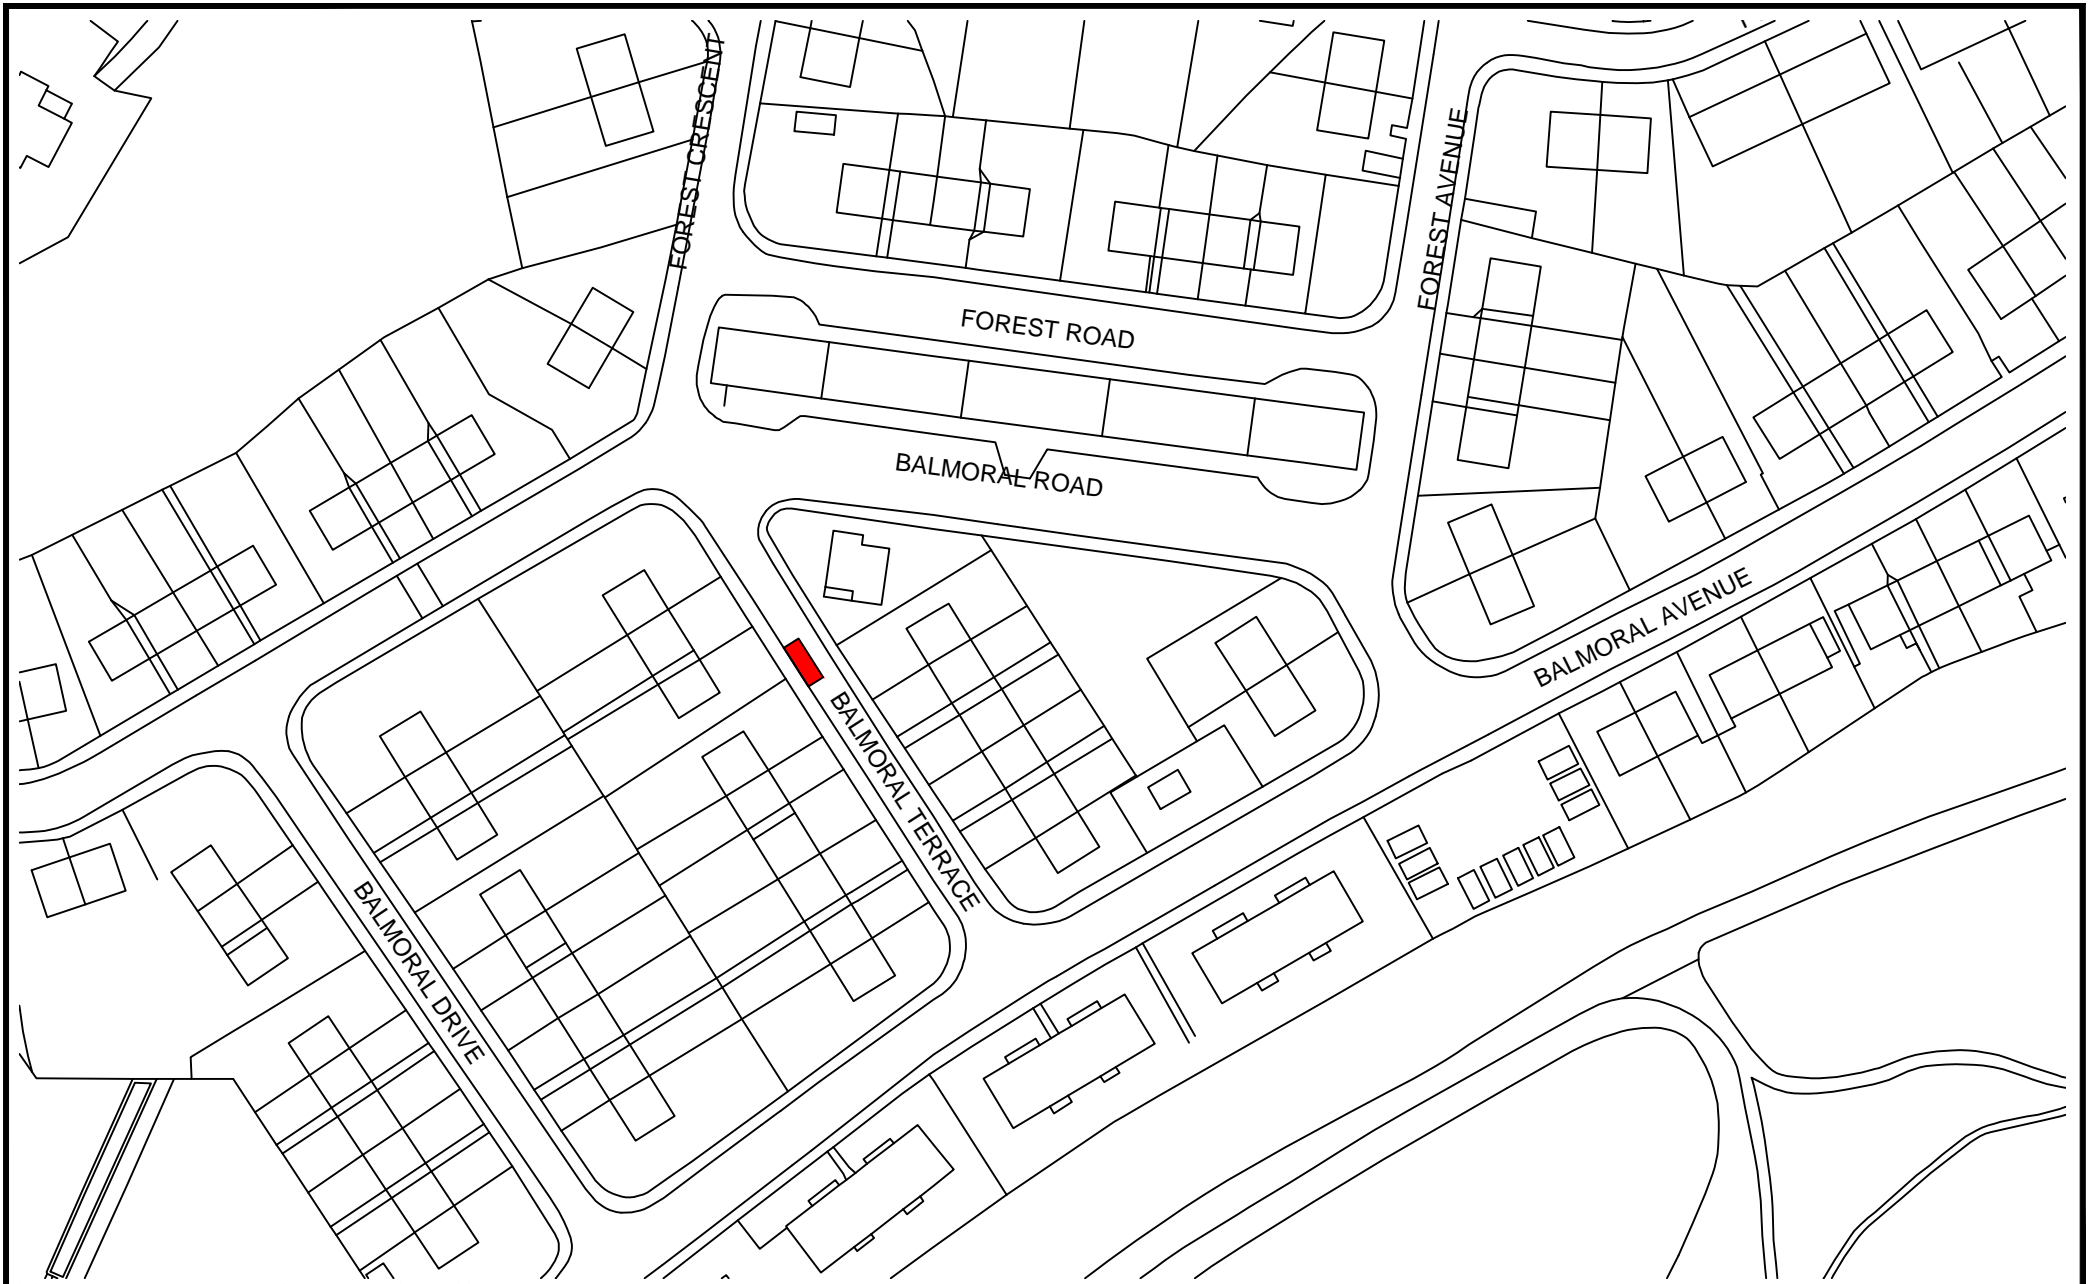

© Crown copyright. All rights reserved. Scottish Borders Council, OS Licence 100023423, 20 19.

REMOVE Balmoral Terrace, Galashiels

E194