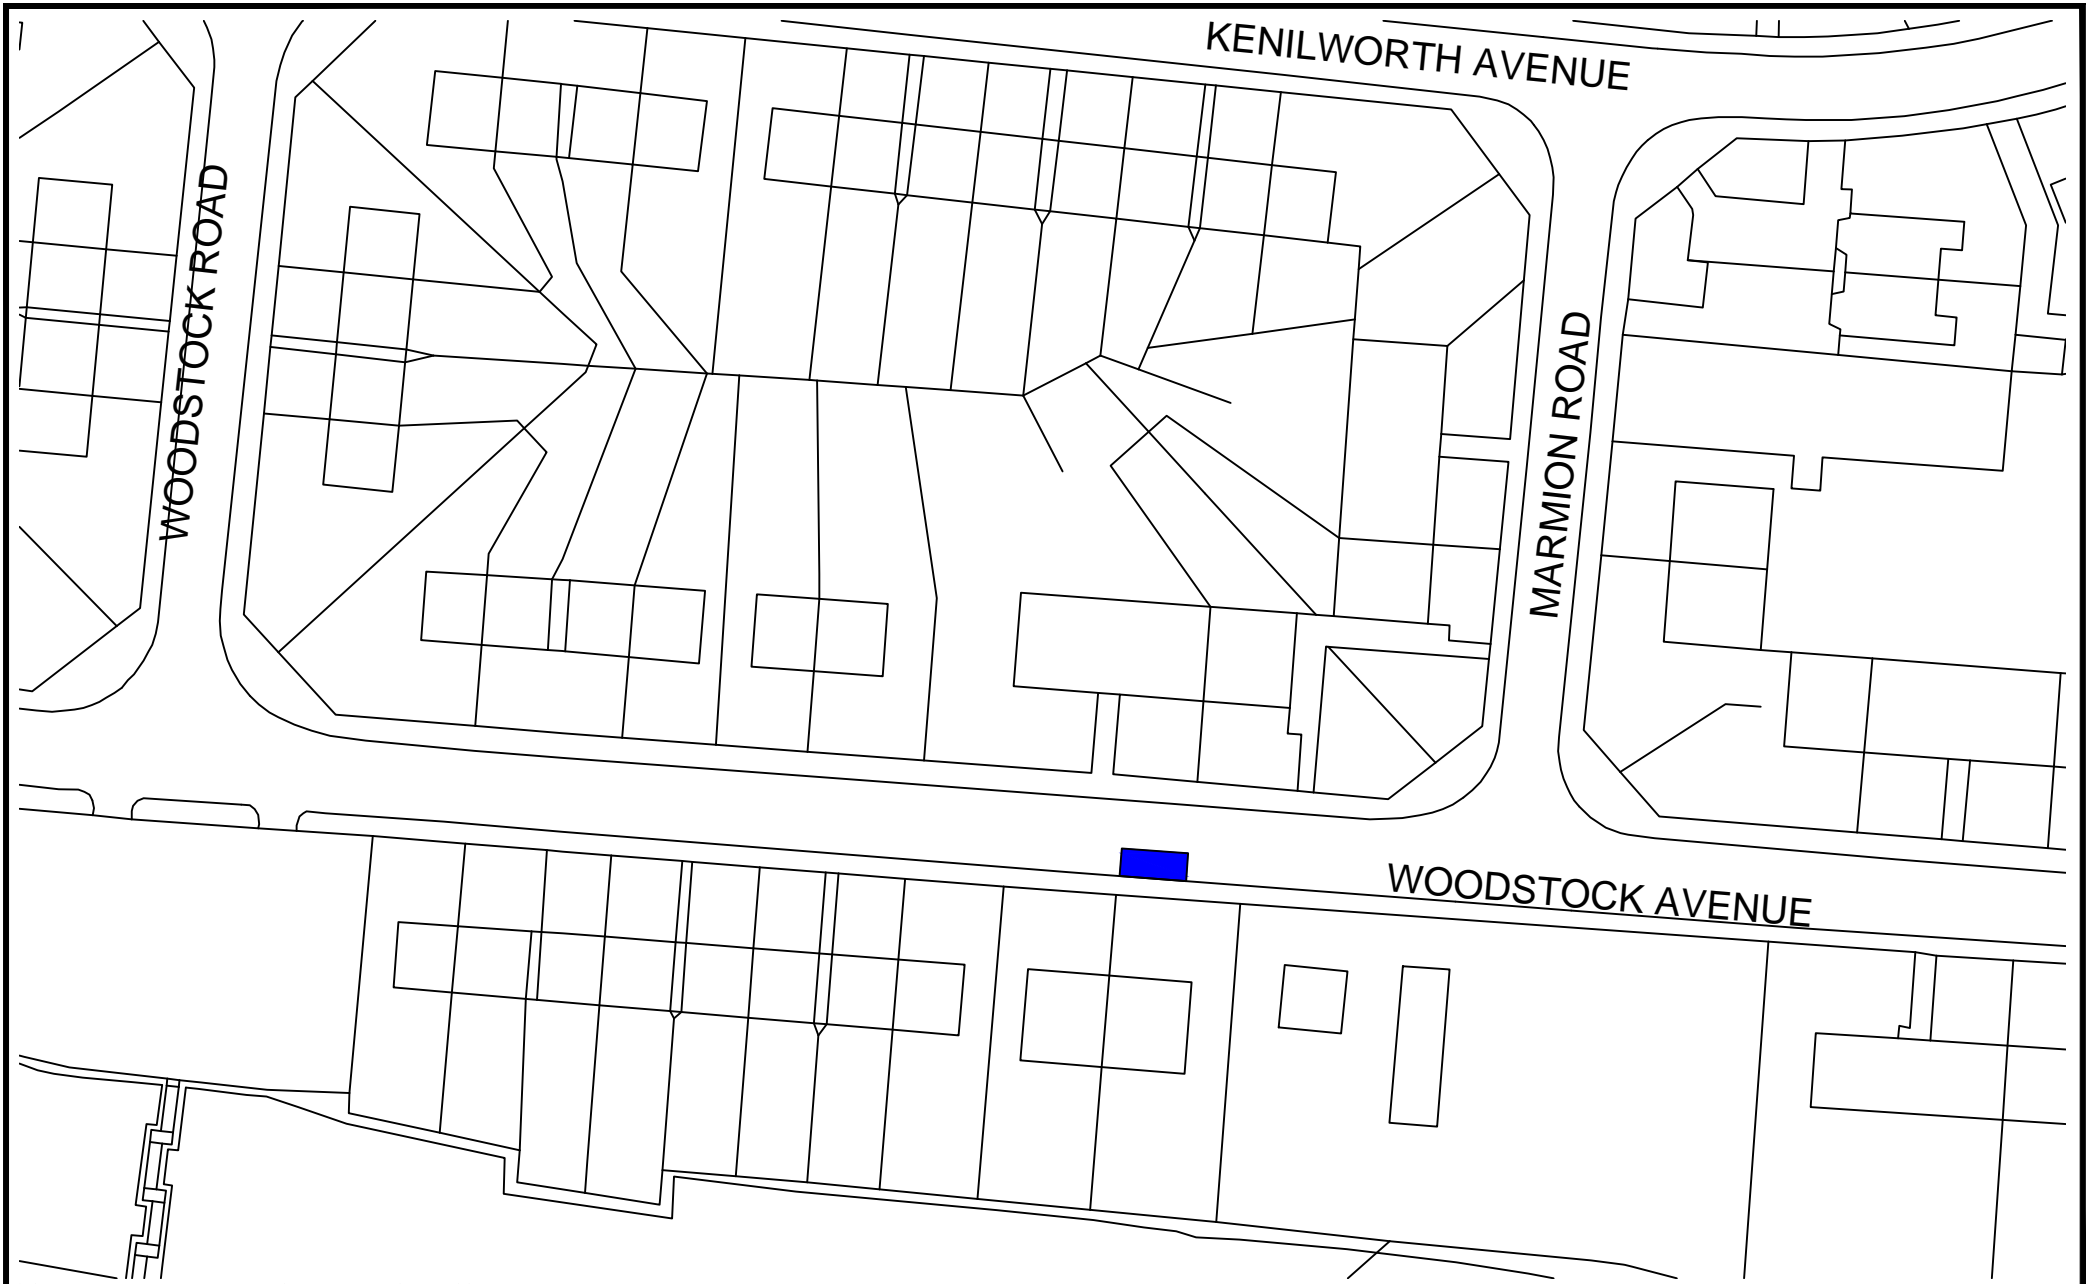

© Crown copyright. All rights reserved. Scottish Borders Council, OS Licence 100023423, 20 19.

Woodstock Avenue, Galashiels

E261