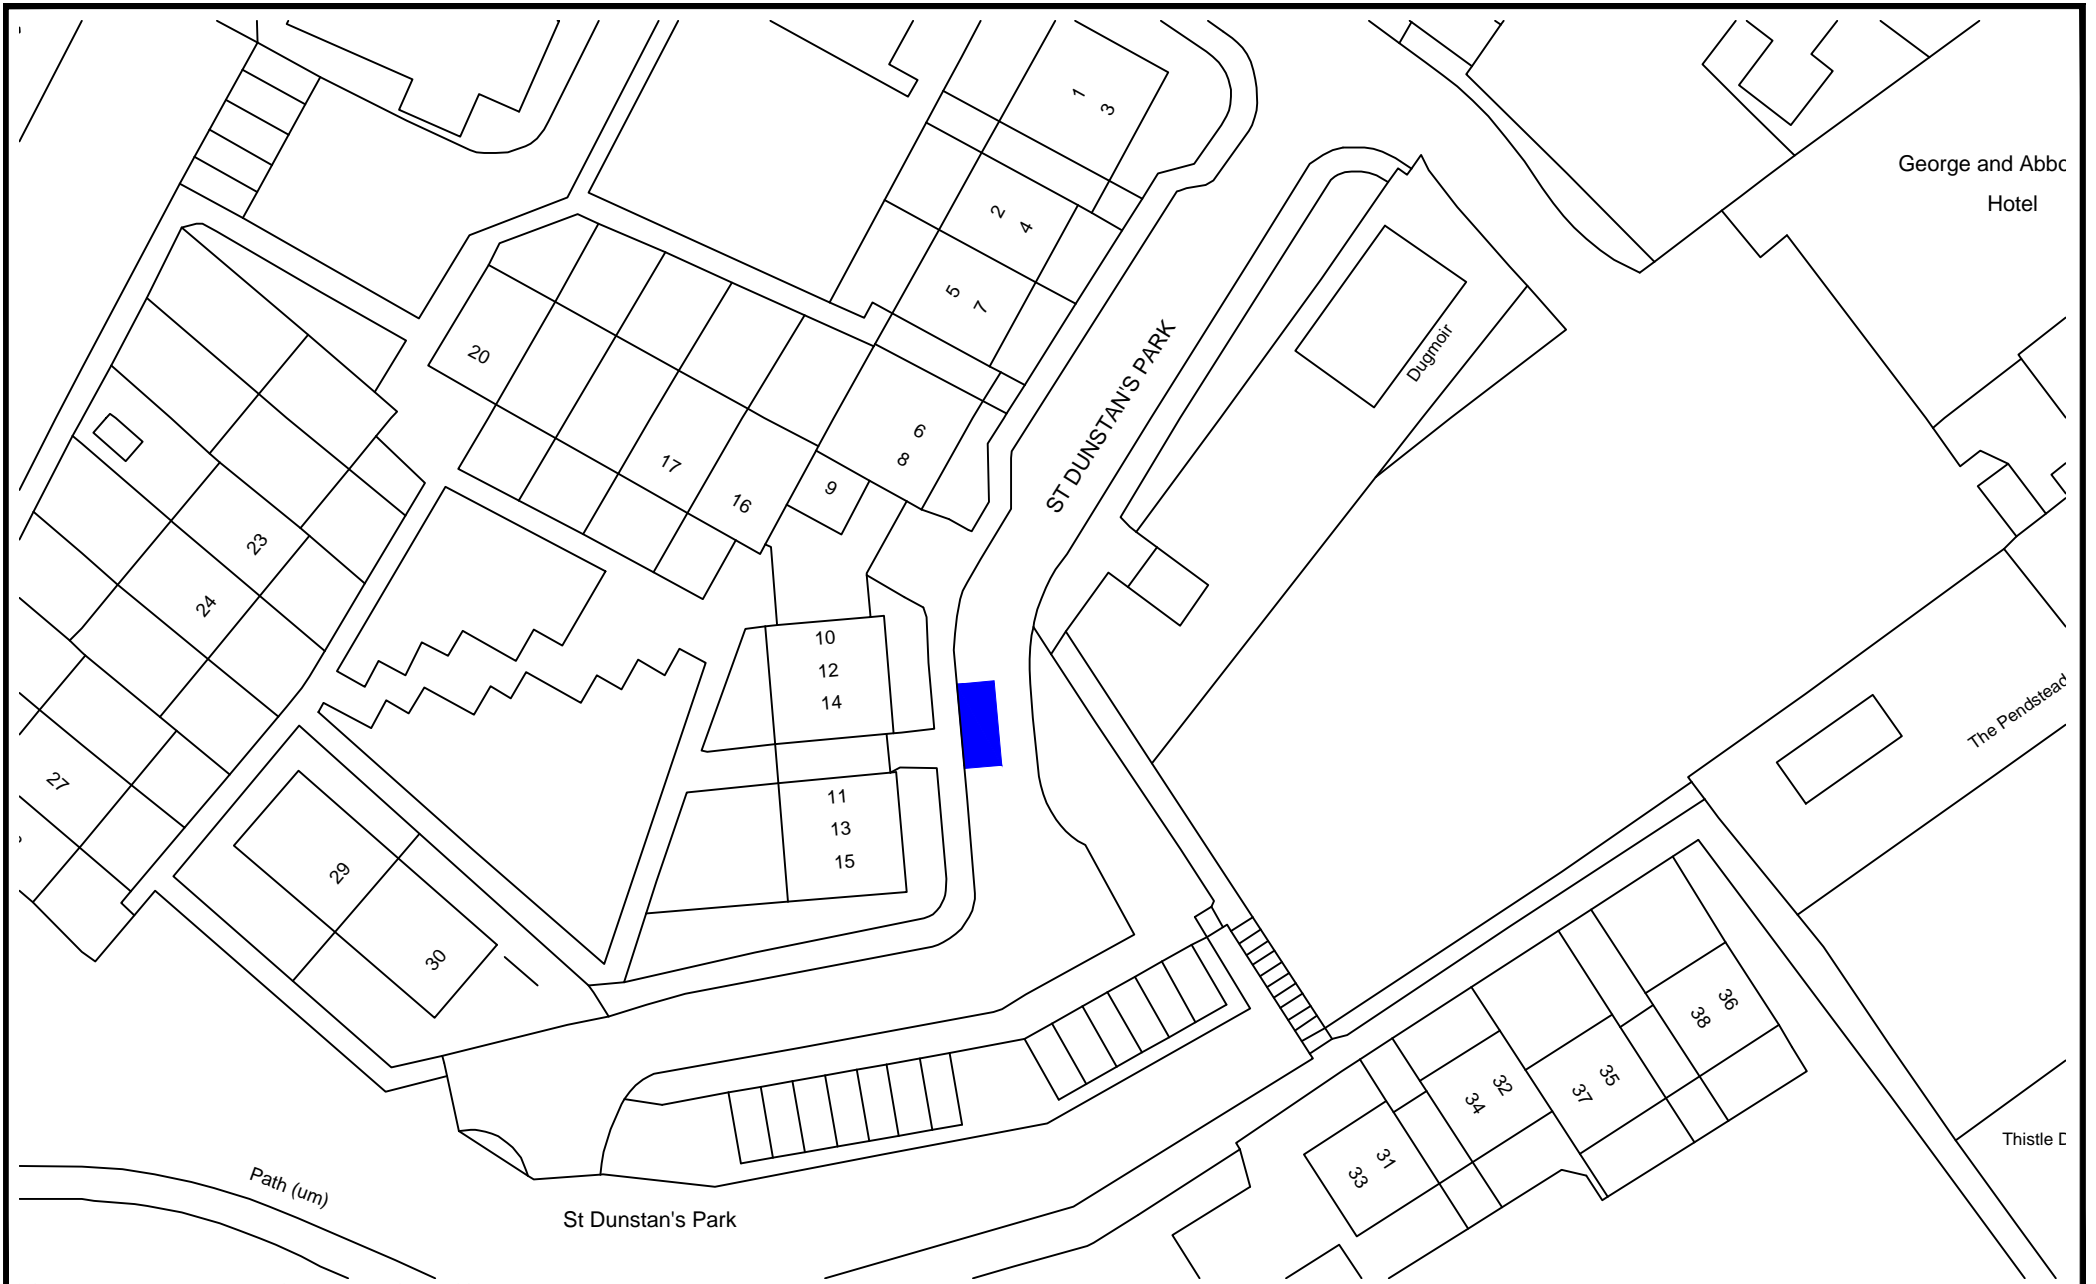

Main Street B6360, Gattonside

E256

© Crown copyright. All rights reserved. Scottish Borders Council, OS Licence 100023423, 20 19.

Chiefswood Road, Melrose

E258 & E301

© Crown copyright. All rights reserved. Scottish Borders Council, OS Licence 100023423, 20 19.