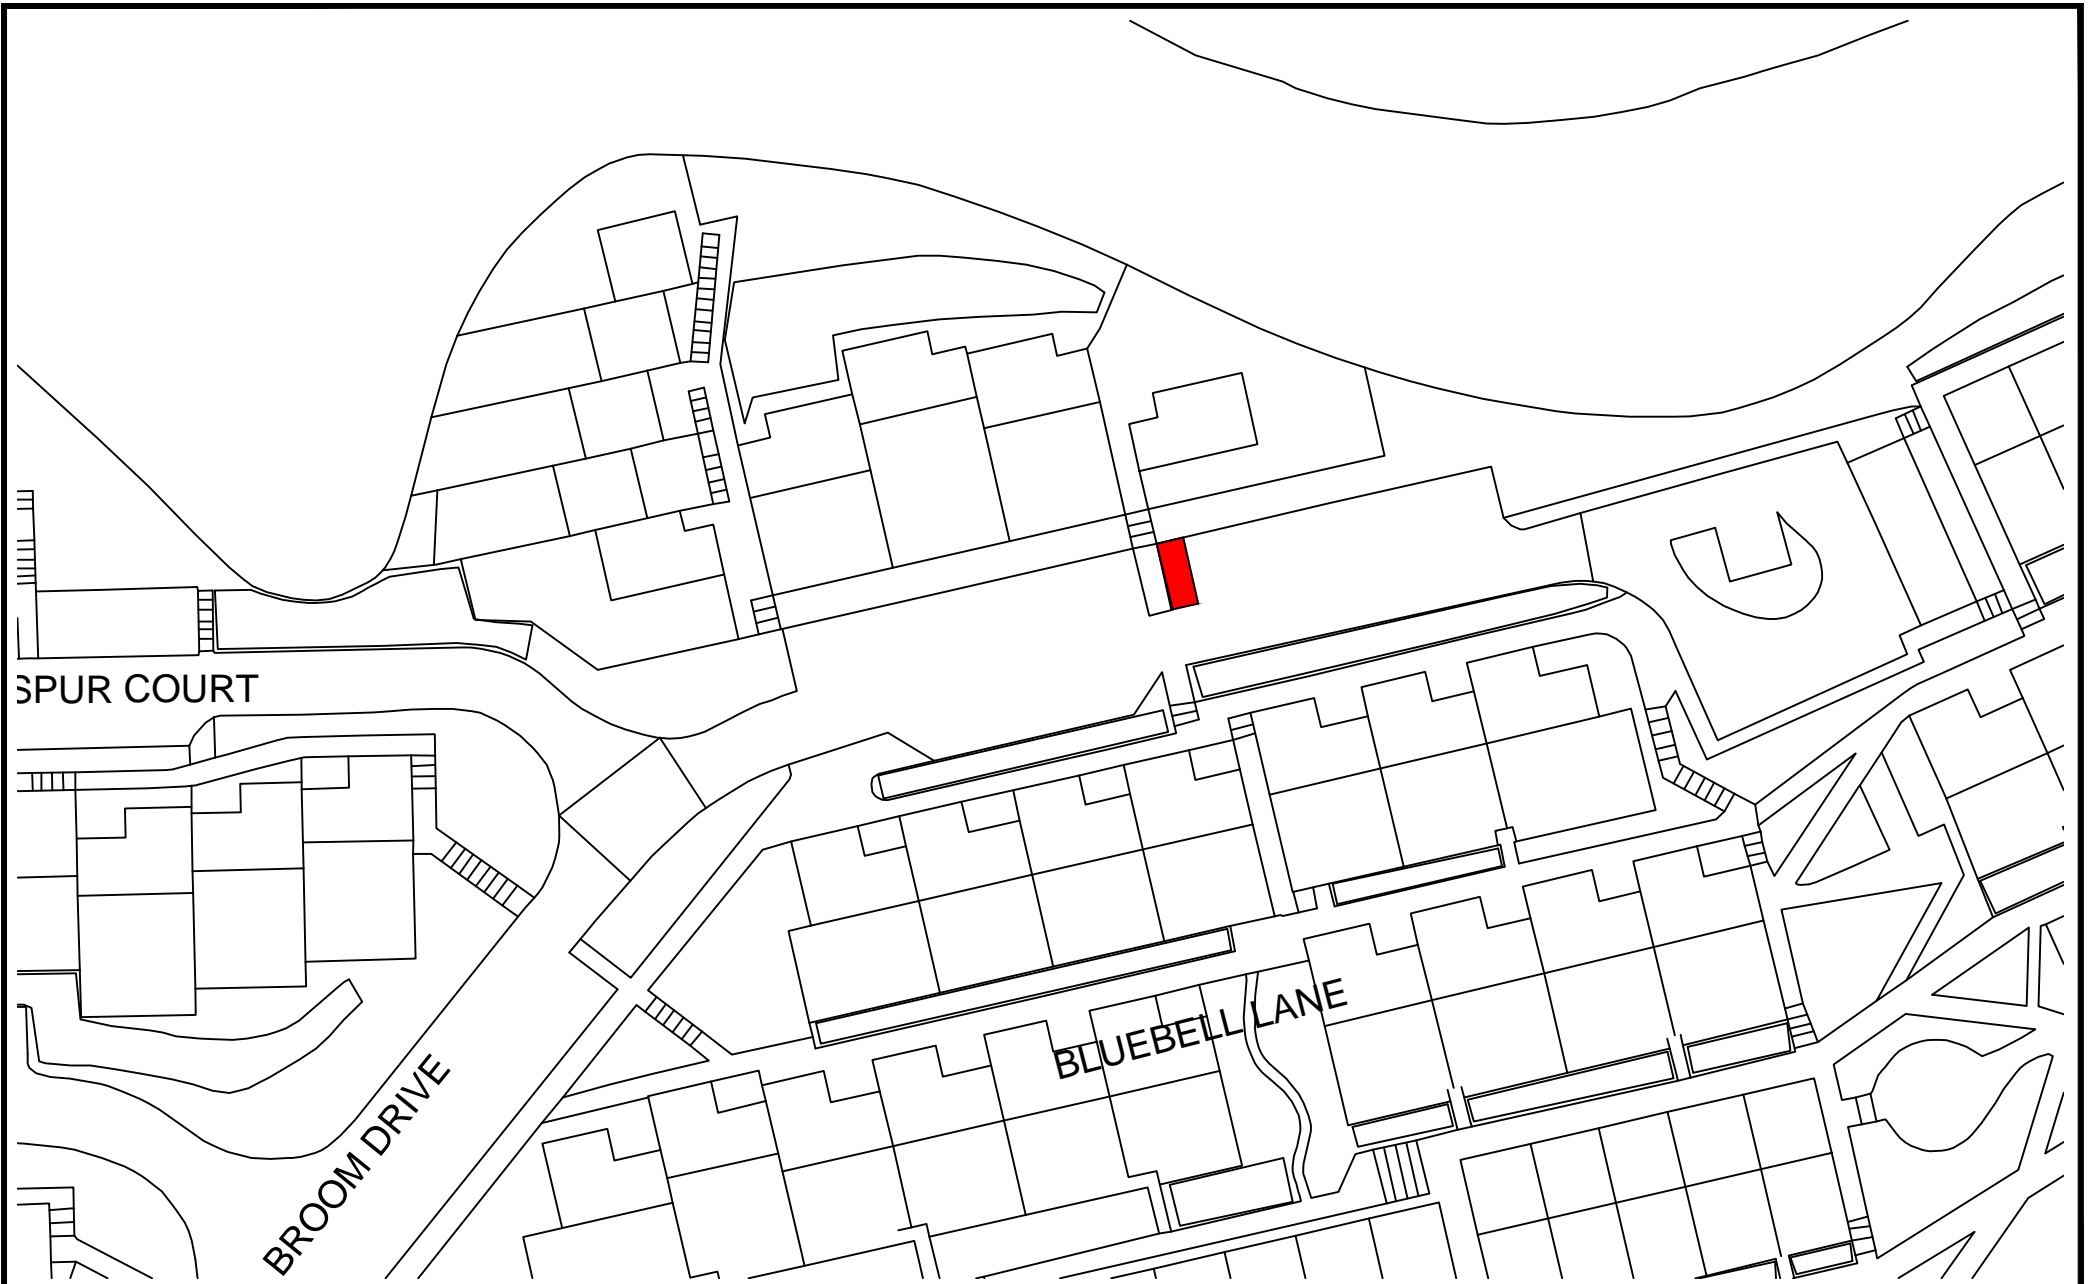

© Crown copyright. All rights reserved. Scottish Borders Council, OS Licence 100023423, 20 19.

REMOVE Broom Drive, Galashiels

E156