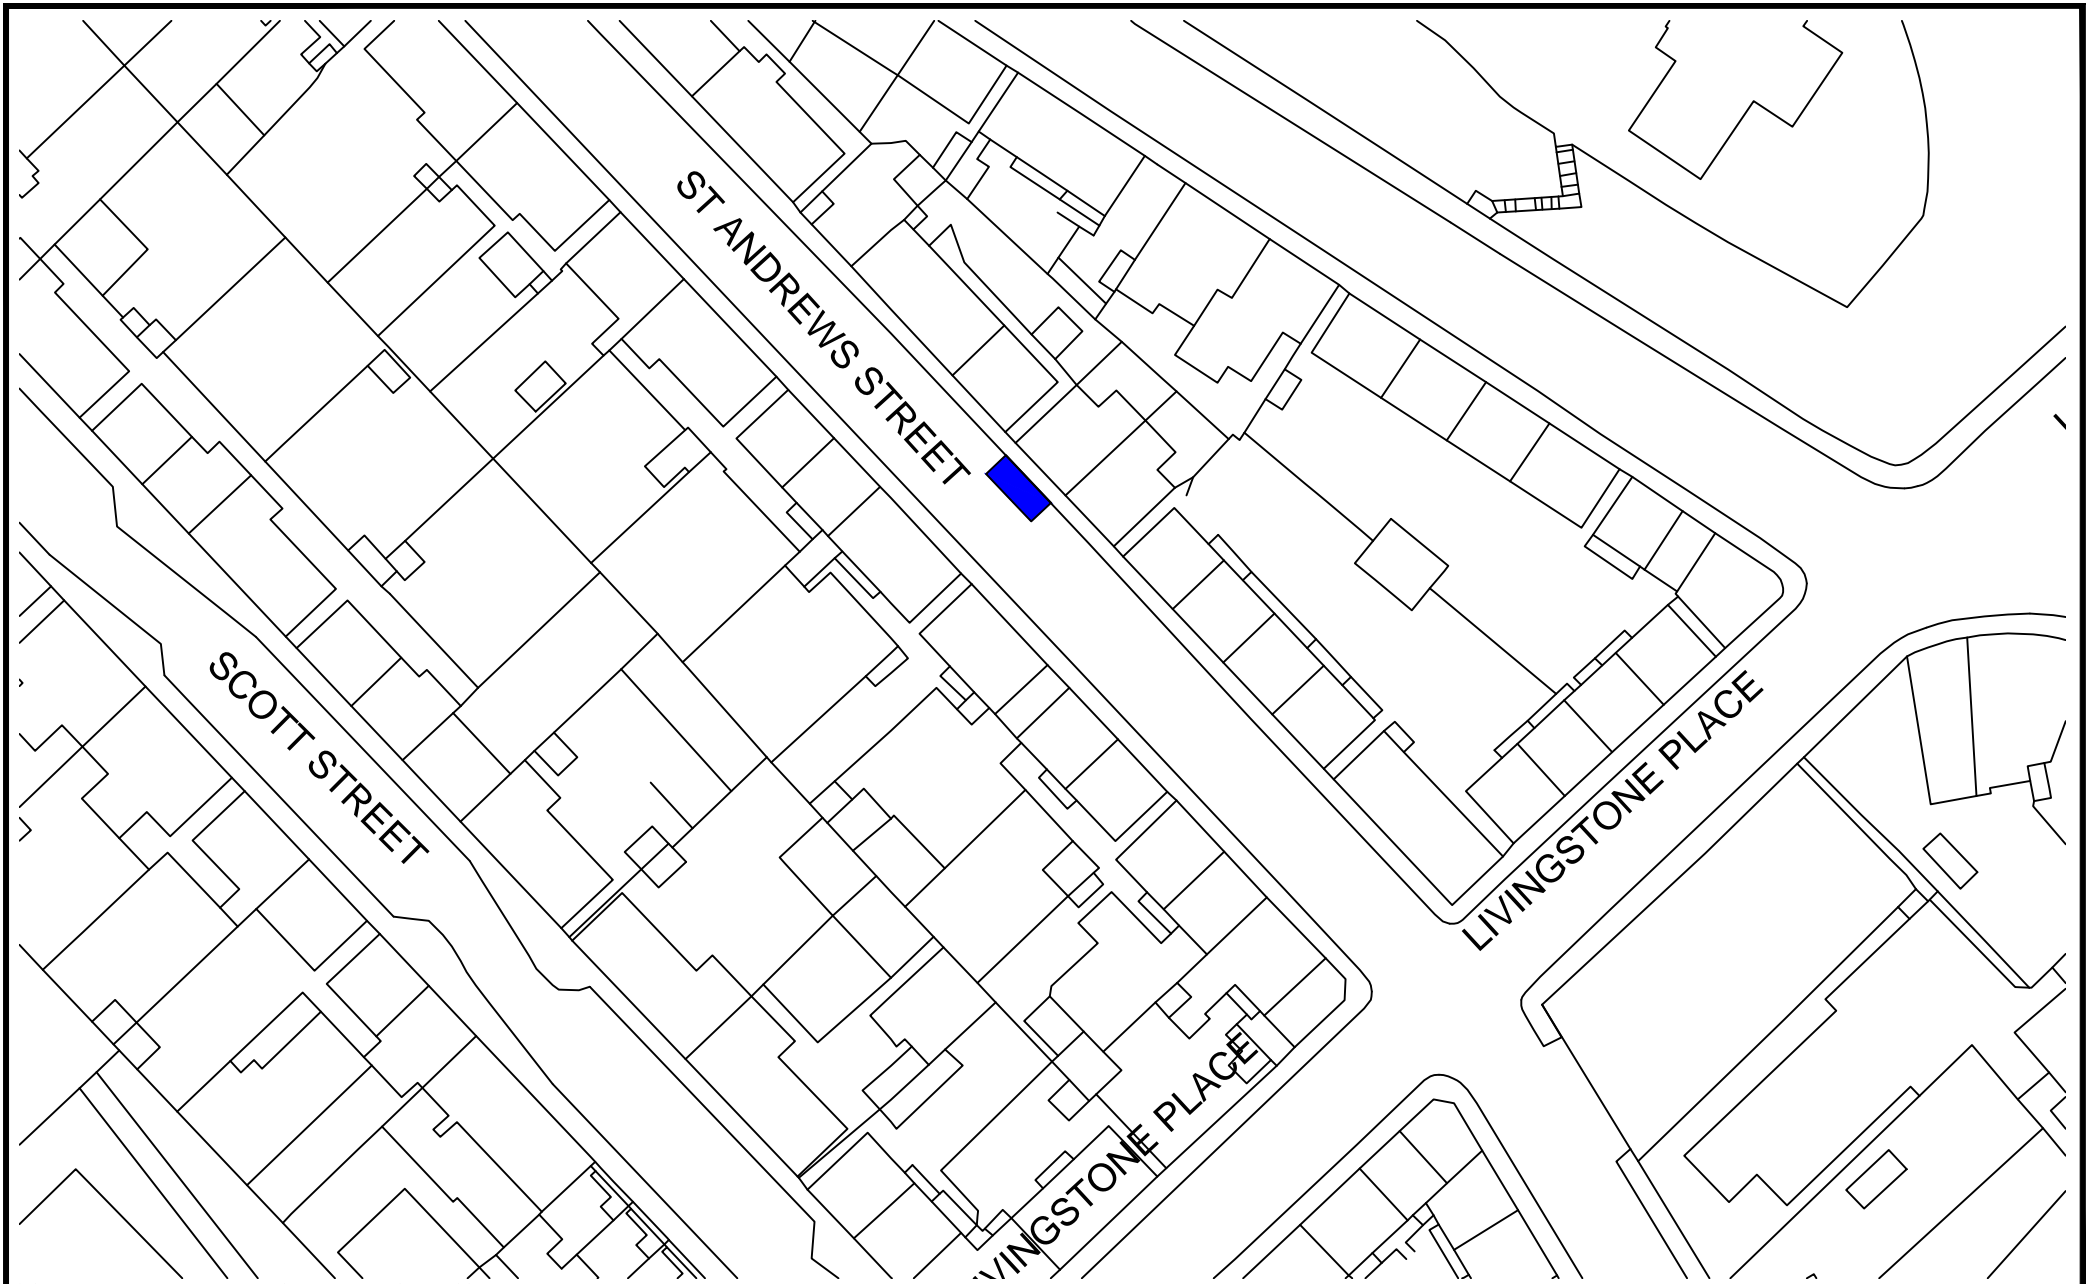

© Crown copyright. All rights reserved. Scottish Borders Council, OS Licence 100023423, 20 19.

St Andrews Street, Galashiels

E291