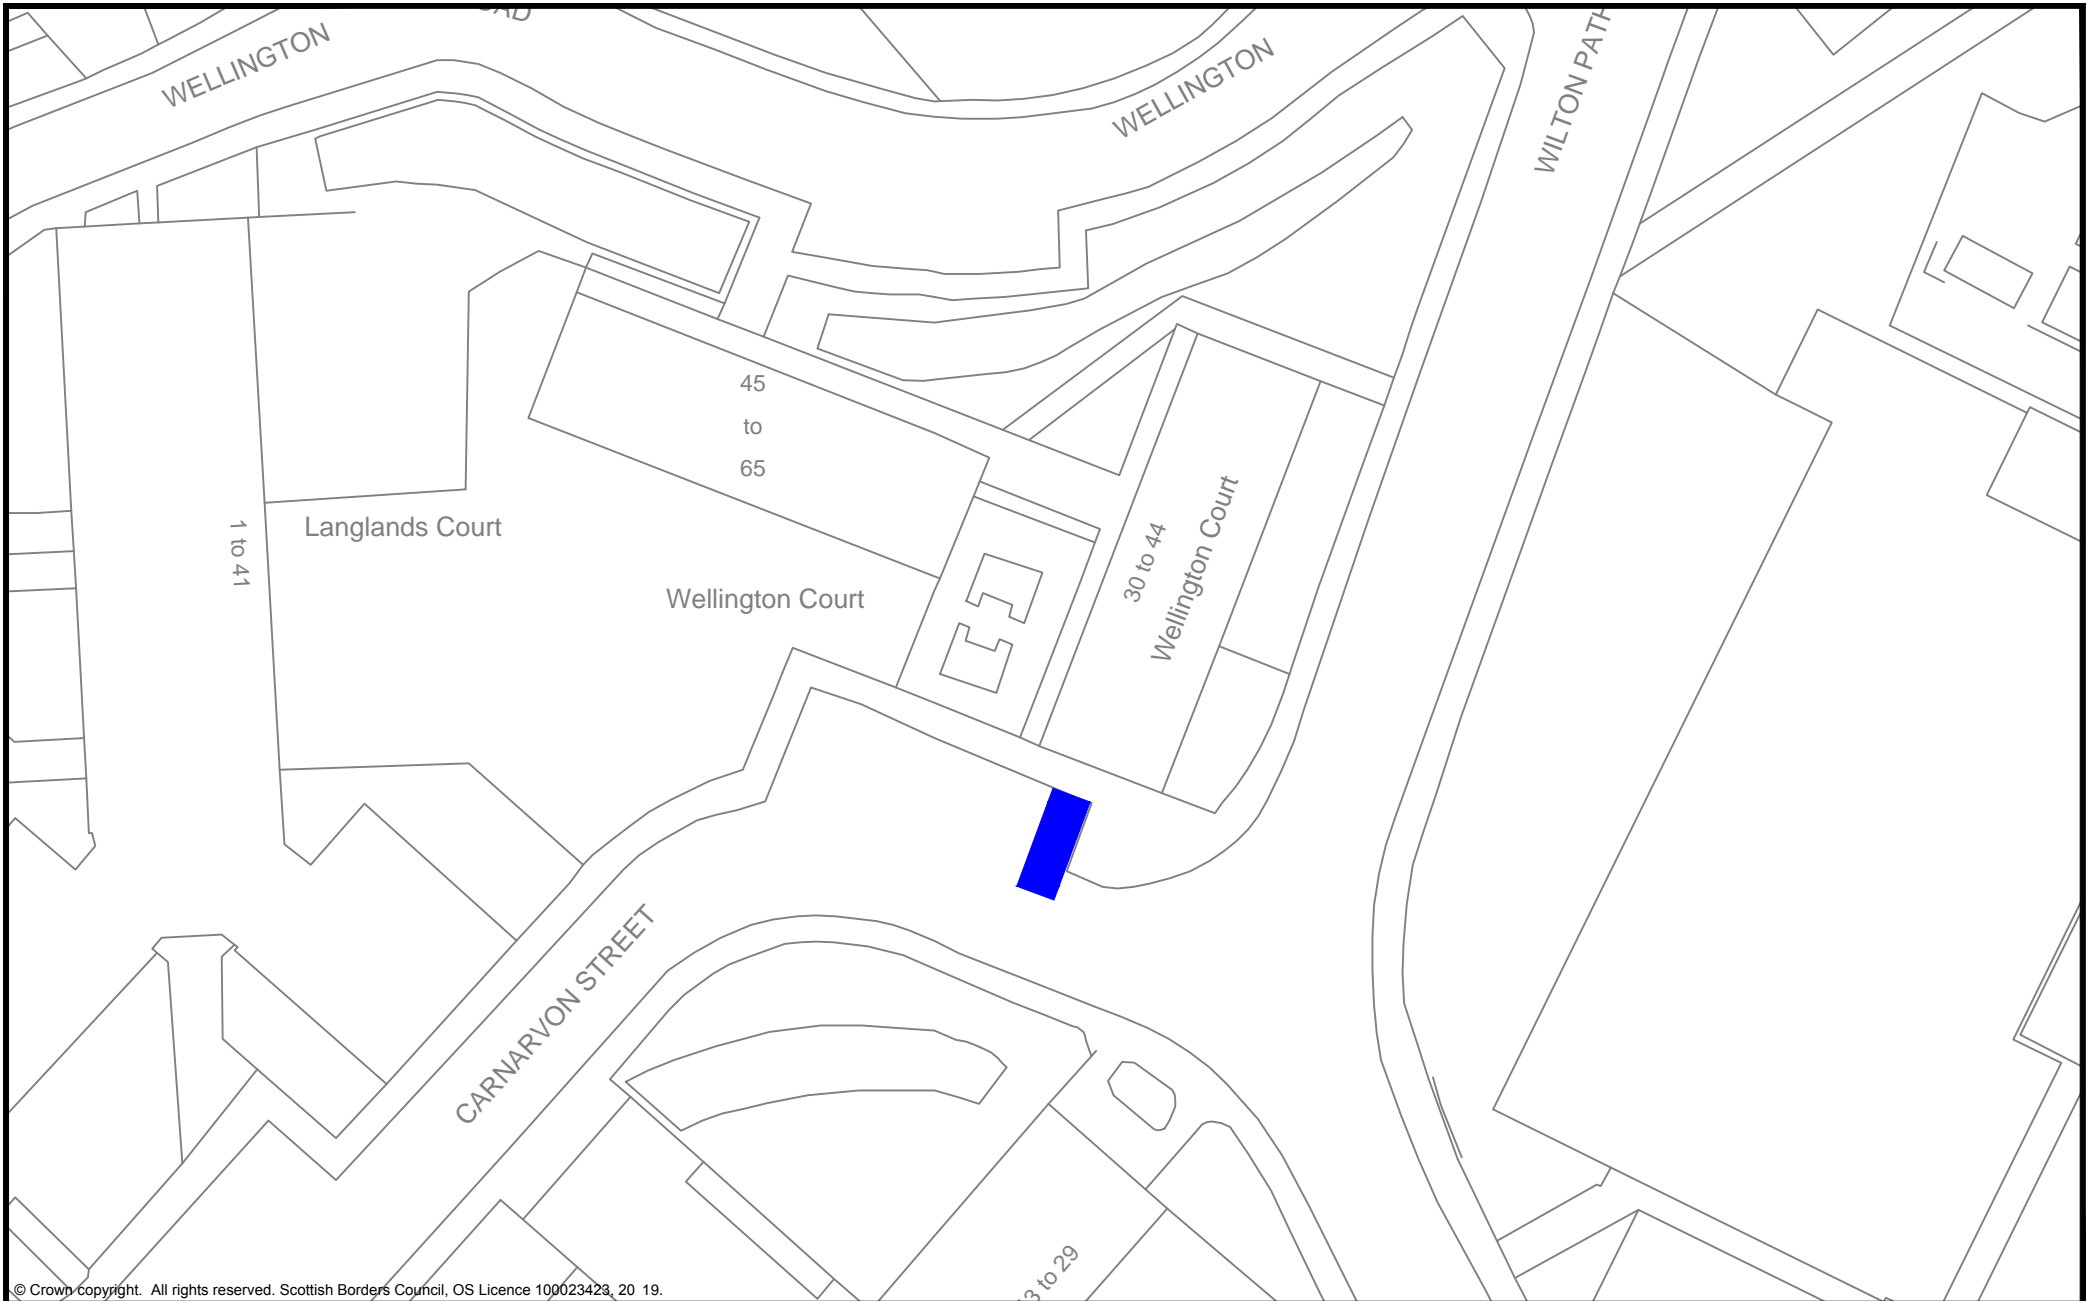

Wilton Crescent, Hawick

TL205

© Crown copyright. All rights reserved. Scottish Borders Council, OS Licence 100023423, 20 19.

Carnarvon Street, Hawick

TL208

© Crown copyright. All rights reserved. Scottish Borders Council, OS Licence 100023423, 20 19.