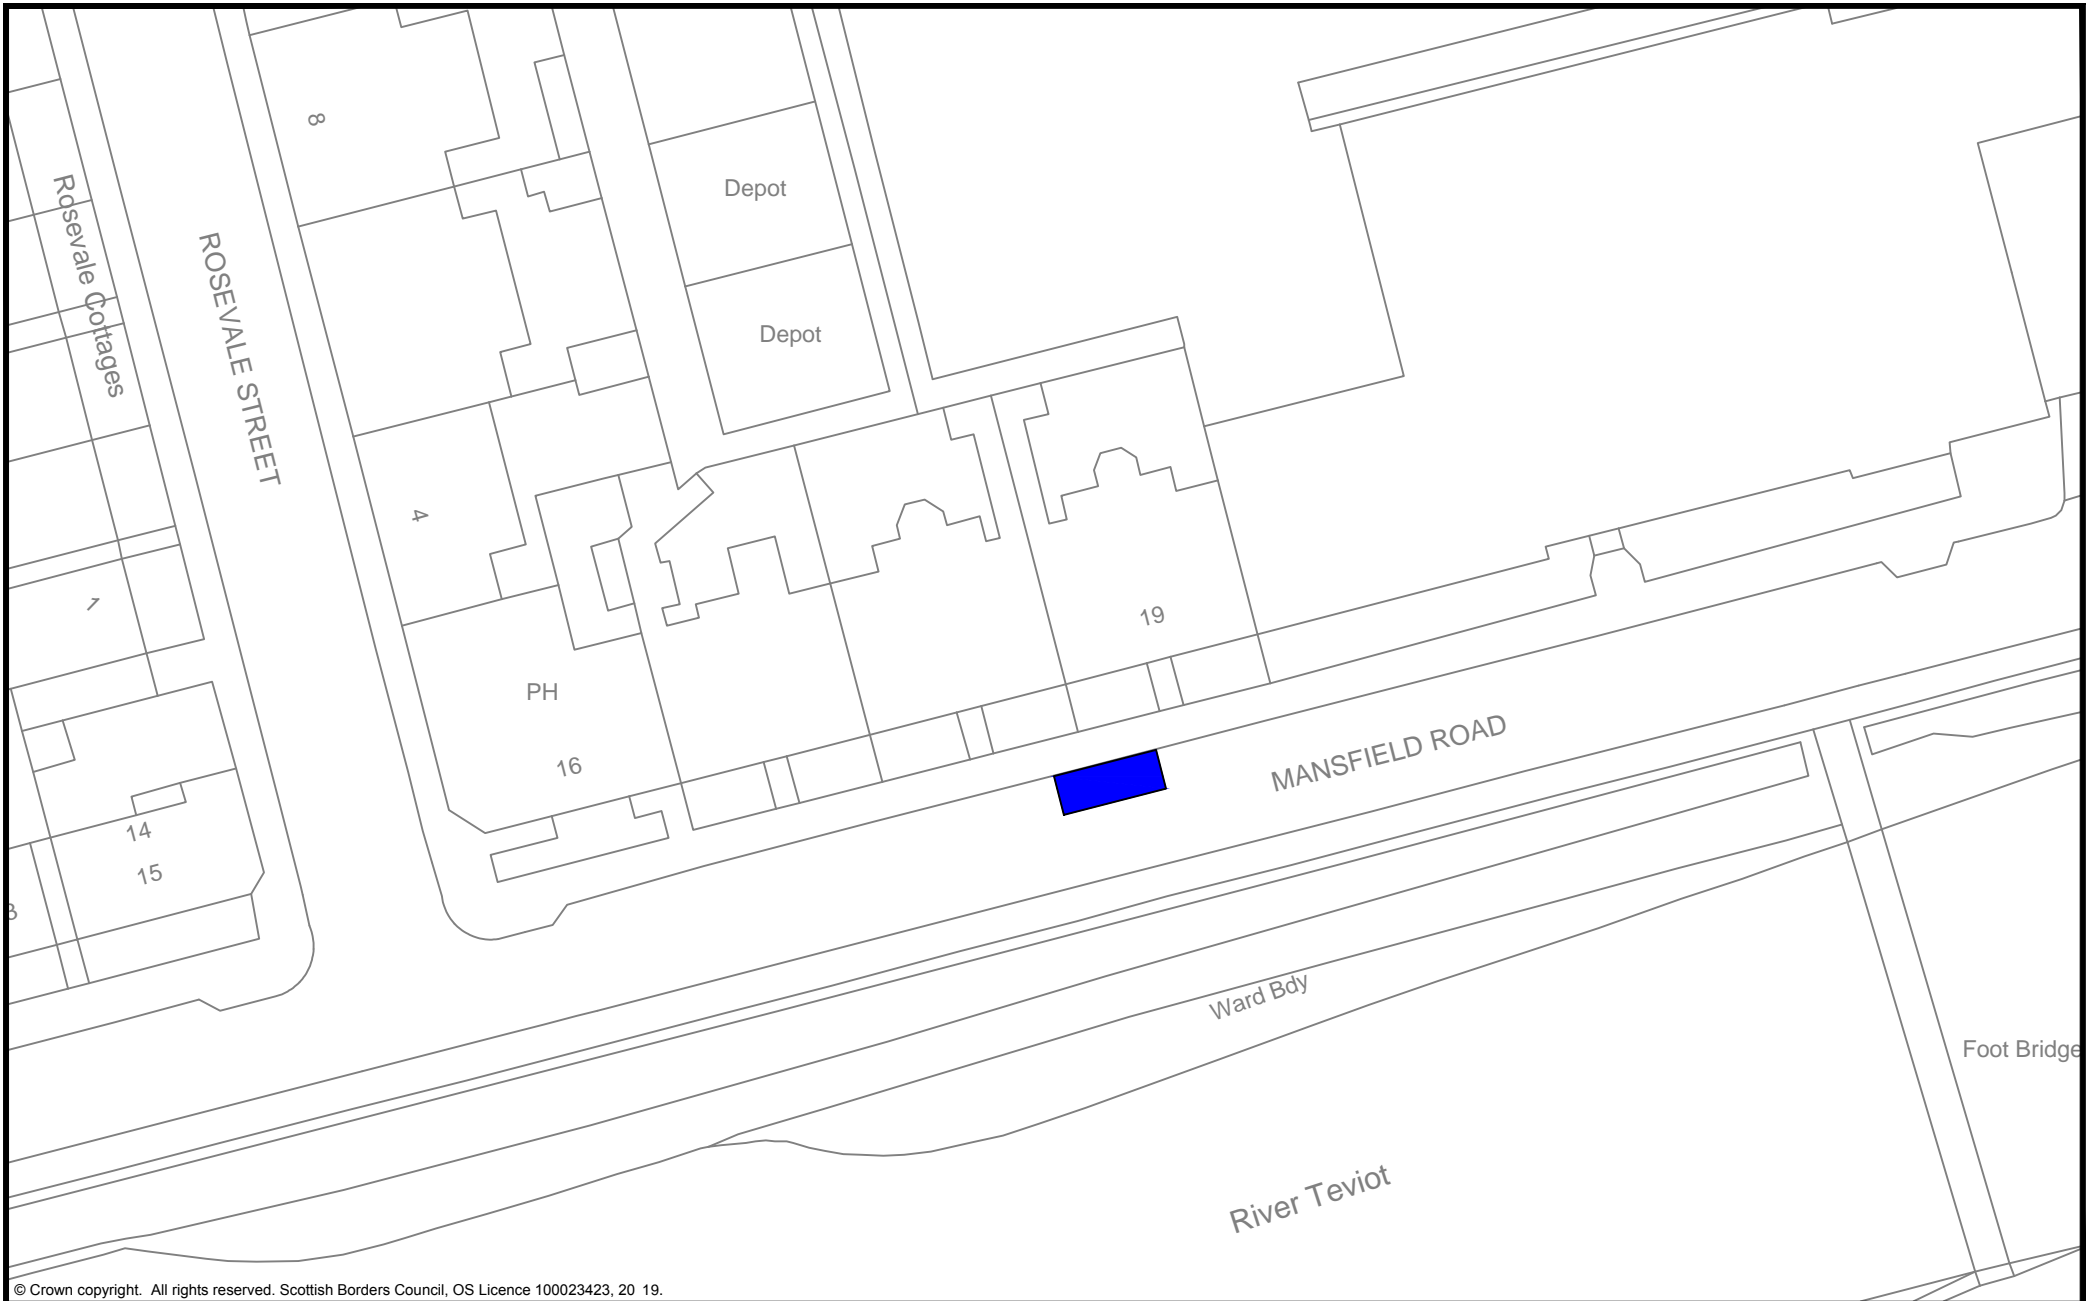

© Crown copyright. All rights reserved. Scottish Borders Council, OS Licence 100023423, 20 19.

Mansfield Road, Hawick

TL210