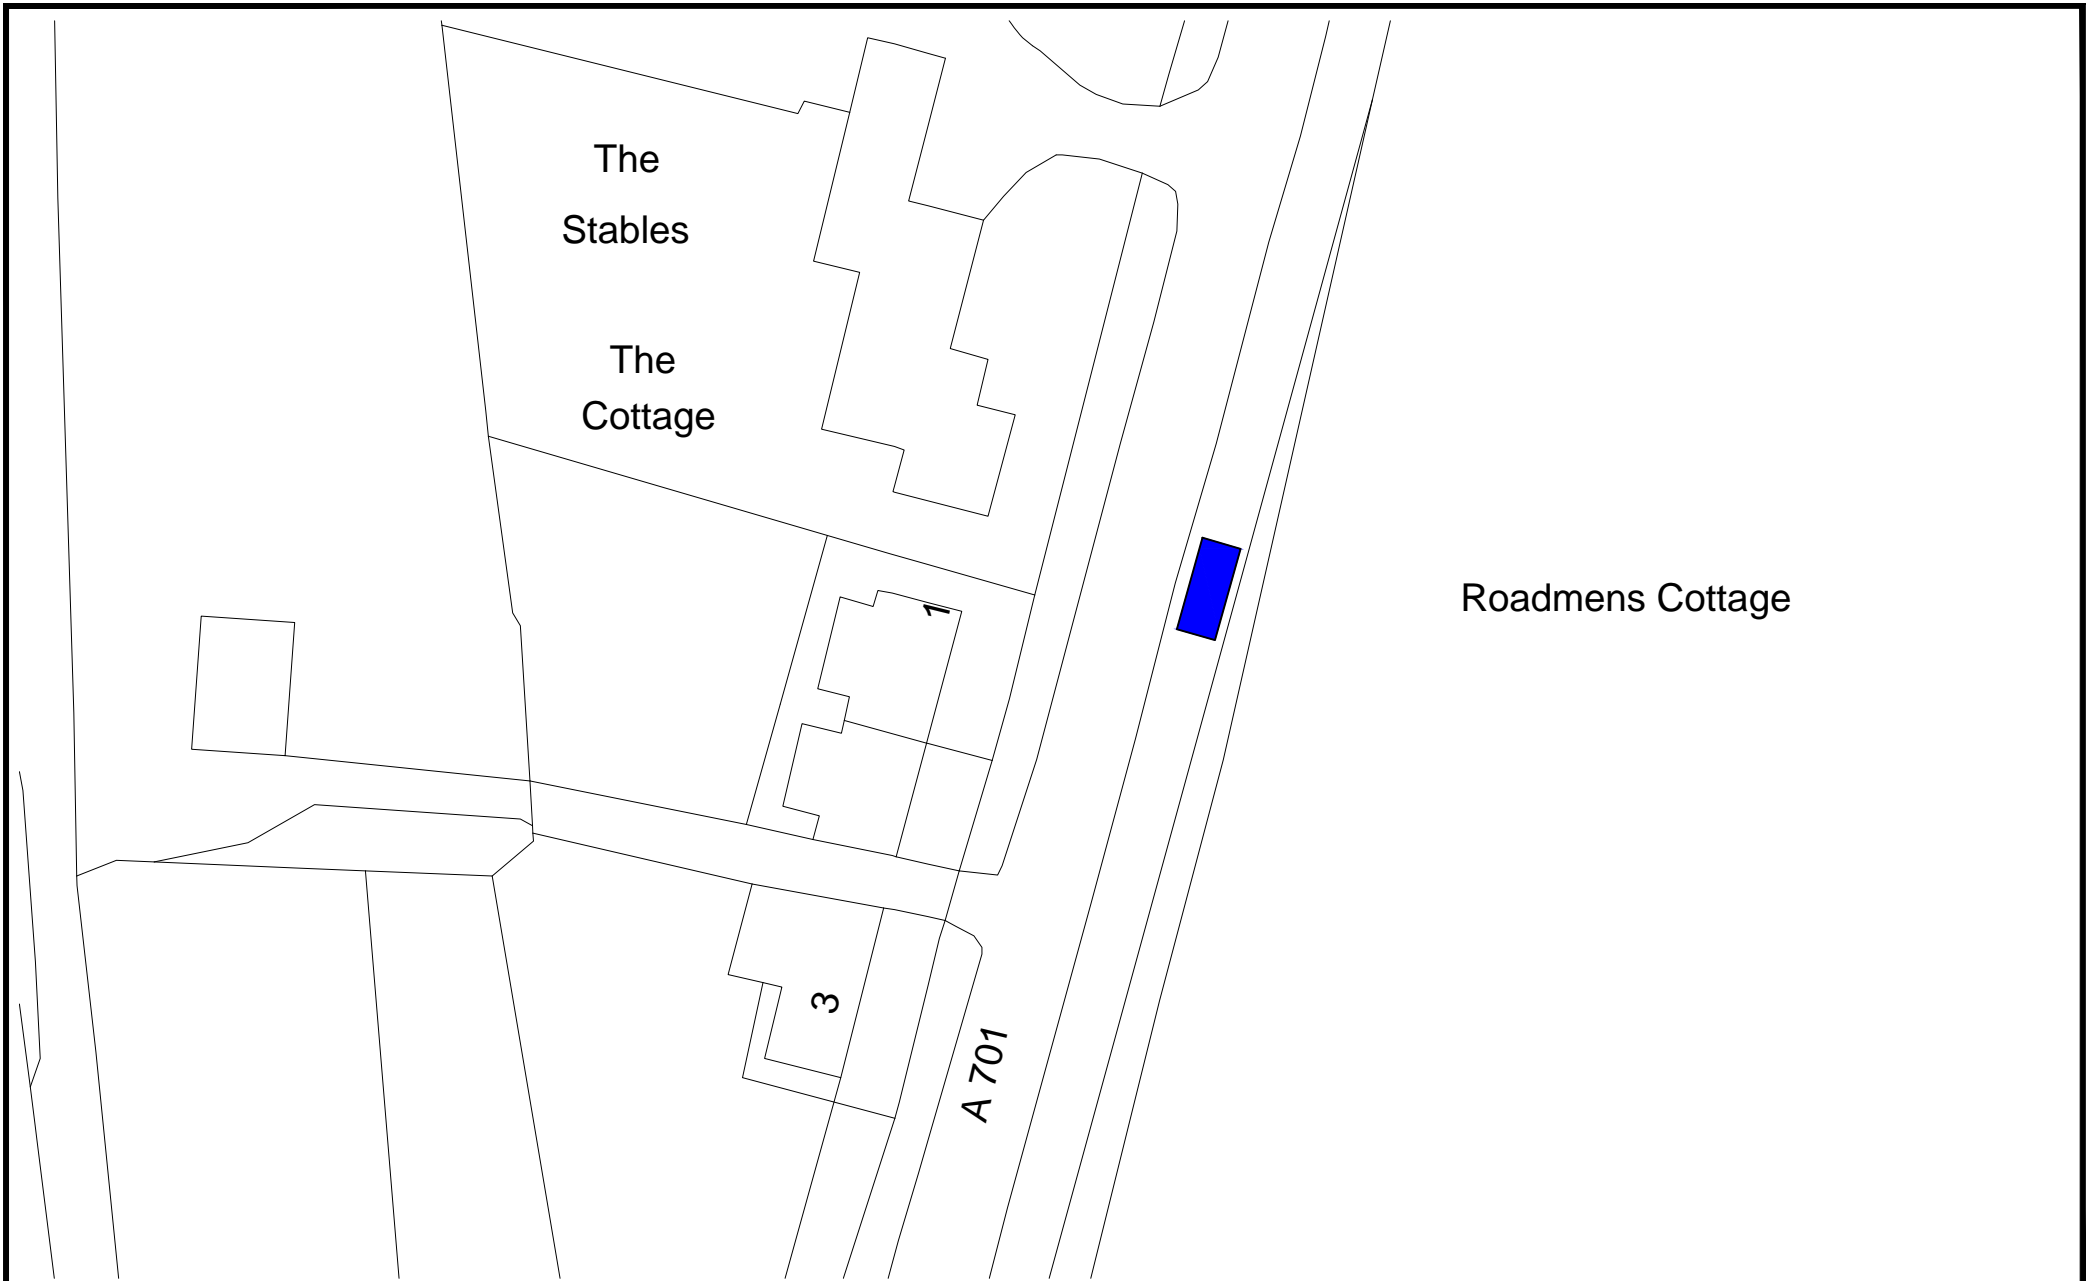

© Crown copyright. All rights reserved. Scottish Borders Council, OS Licence 100023423, 20 19.

A701, Mountain Cross

TW084