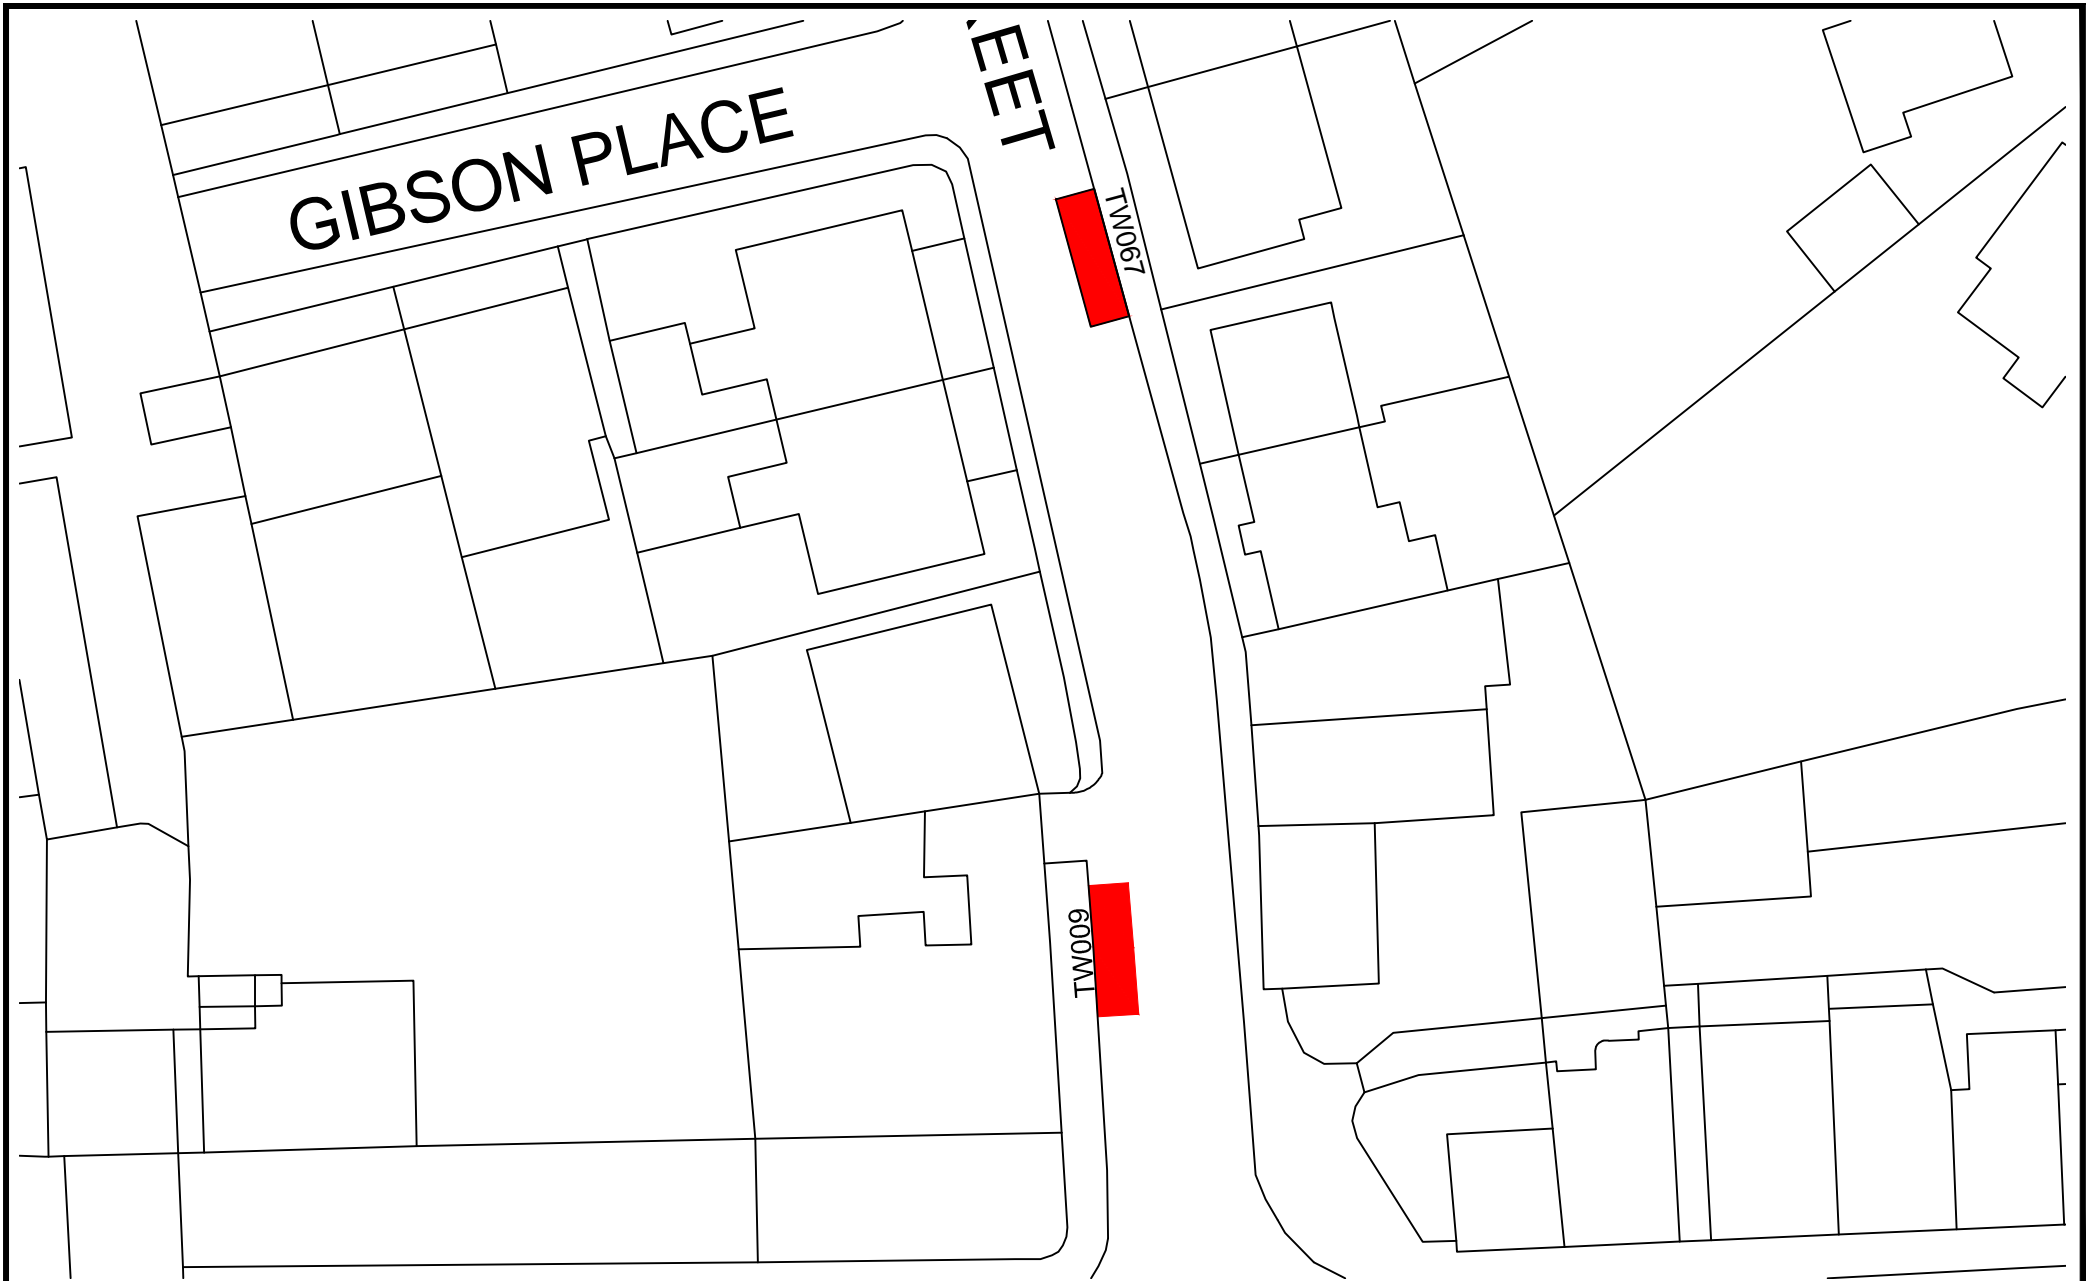

Biggiesknowe, Peebles

TW086

© Crown copyright. All rights reserved. Scottish Borders Council, OS Licence 100023423, 20 19.

REMOVE Young Street, Peebles

TW009 & TW067

© Crown copyright. All rights reserved. Scottish Borders Council, OS Licence 100023423, 20 19.

REMOVE Witchwood Crescent, Peebles

TW036

© Crown copyright. All rights reserved. Scottish Borders Council, OS Licence 100023423, 20 19.

Tweedholm Avenue East, Walkerburn

TW080 & TW088

© Crown copyright. All rights reserved. Scottish Borders Council, OS Licence 100023423, 20 19.

**REMOVE** Craigengar Lane, West Linton  
(Previously referred to as Alice Hamilton Way)

TW057