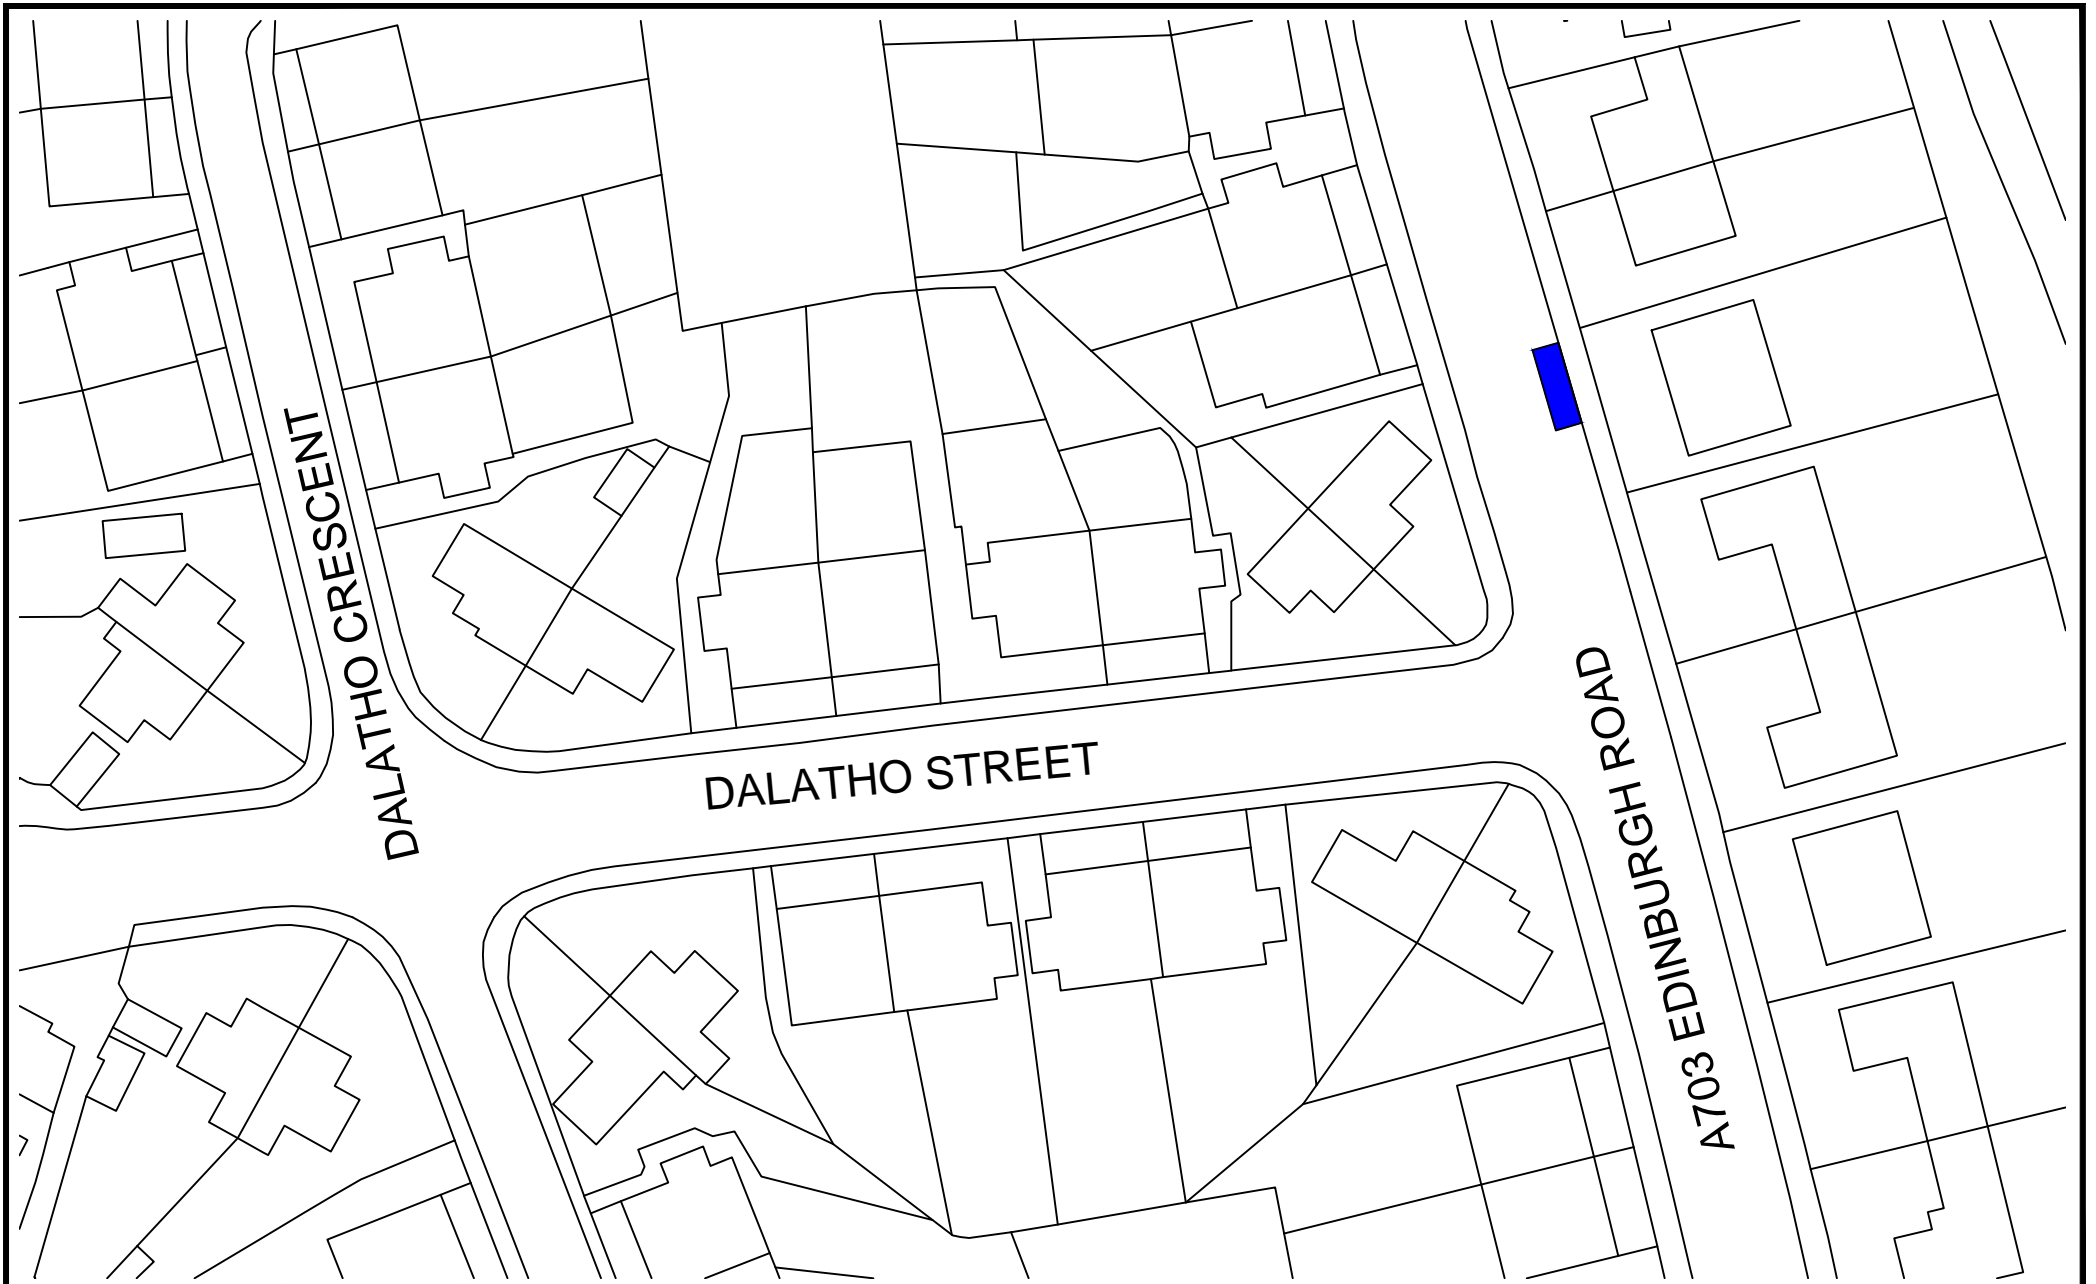

© Crown copyright. All rights reserved. Scottish Borders Council, OS Licence 100023423, 20 19.

Edinburgh Road, Peebles

TW078