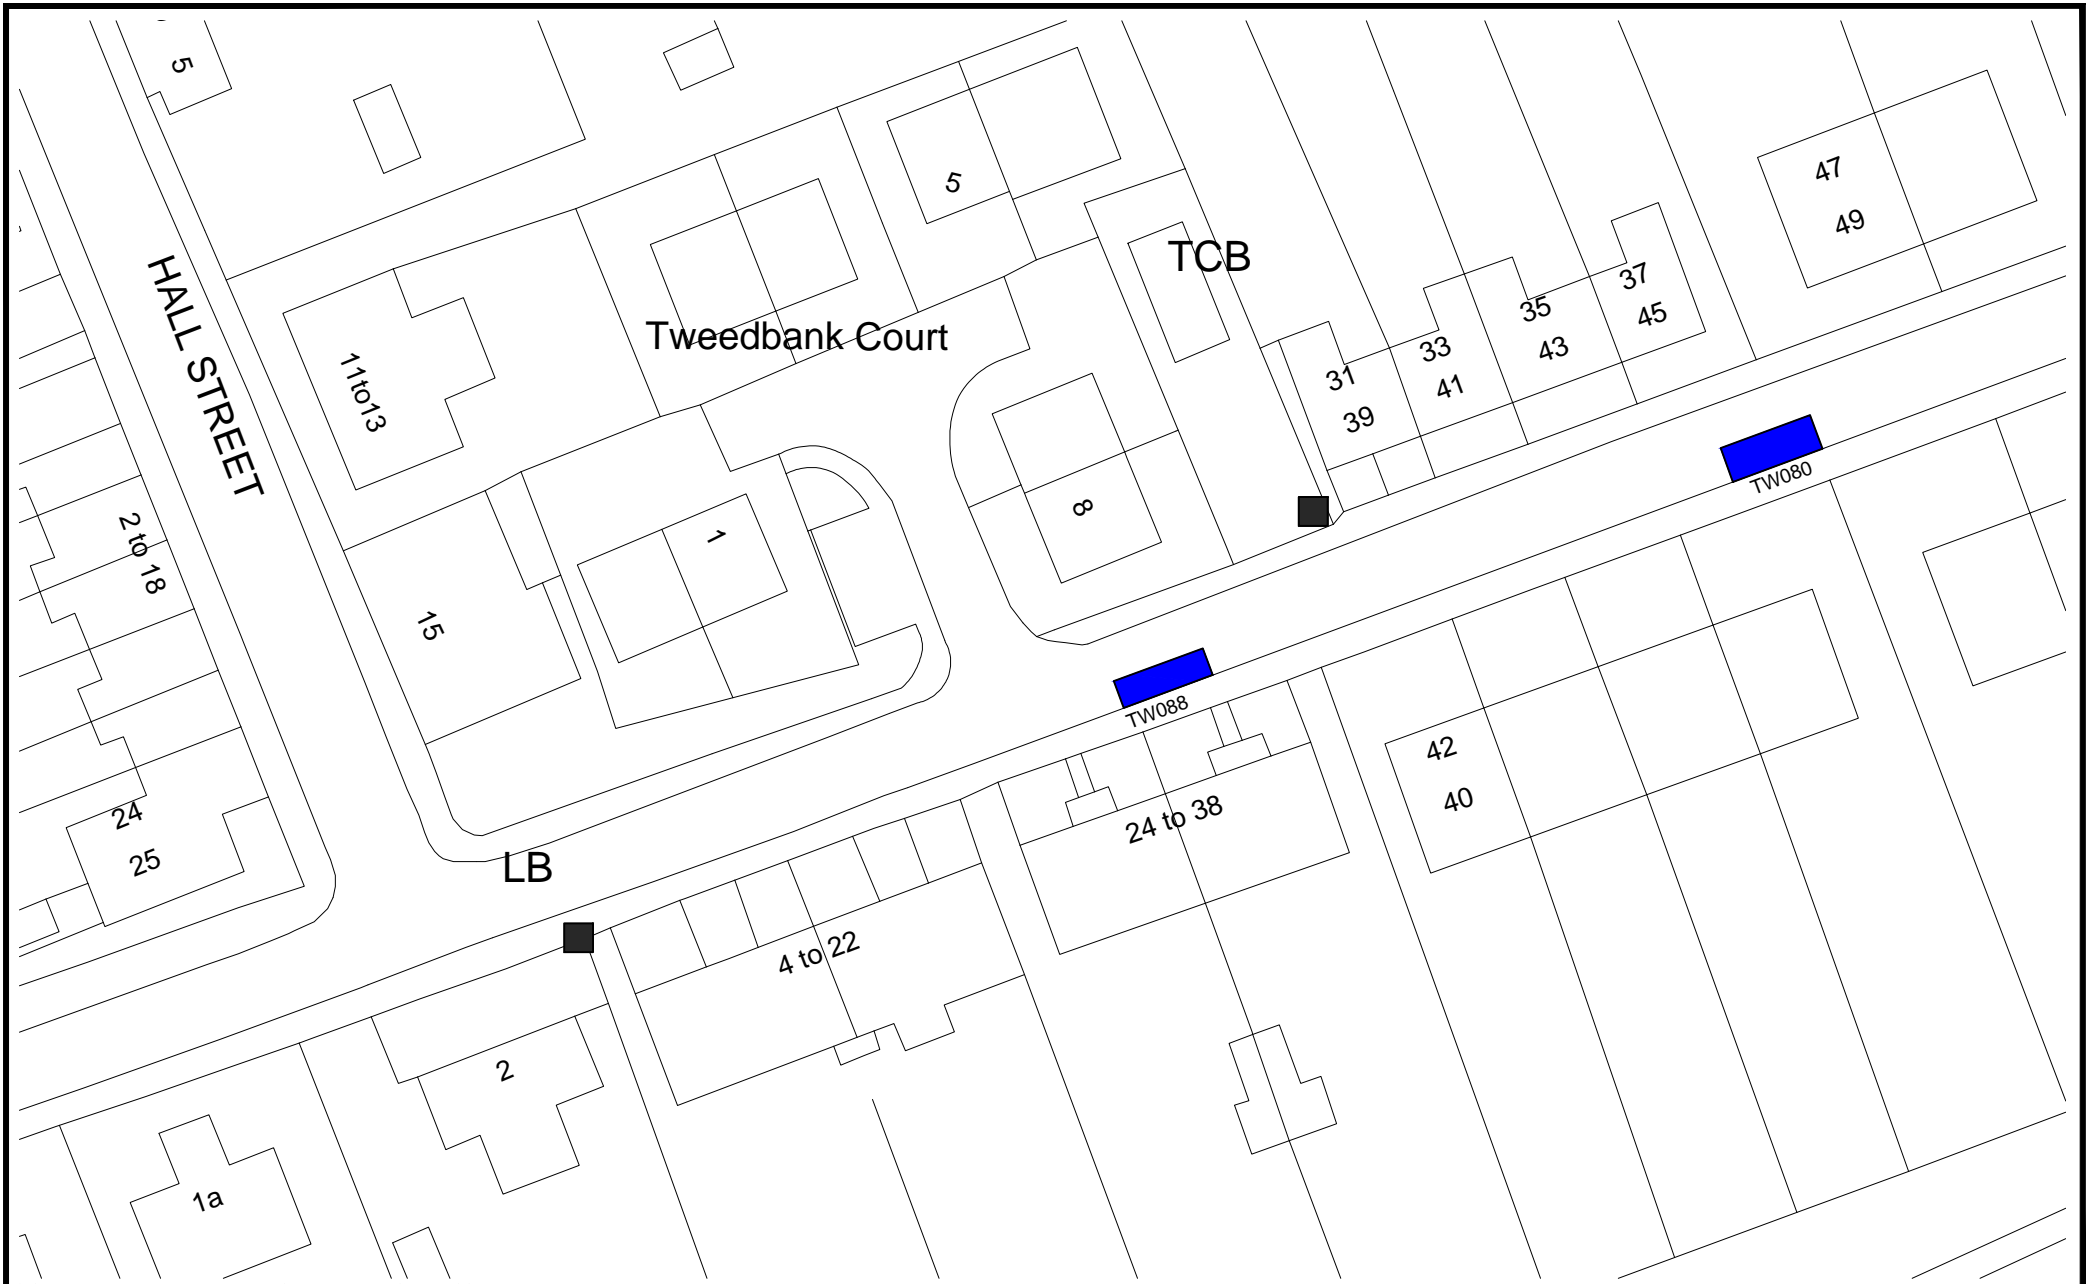

Biggiesknowe, Peebles

TW086

© Crown copyright. All rights reserved. Scottish Borders Council, OS Licence 100023423, 20 19.

REMOVE Young Street, Peebles

TW009 & TW067

© Crown copyright. All rights reserved. Scottish Borders Council, OS Licence 100023423, 20 19.

REMOVE Witchwood Crescent, Peebles

TW036

© Crown copyright. All rights reserved. Scottish Borders Council, OS Licence 100023423, 20 19.

Tweedholm Avenue East, Walkerburn

TW080 & TW088

© Crown copyright. All rights reserved. Scottish Borders Council, OS Licence 100023423, 20 19.

**REMOVE** Craigengar Lane, West Linton  
(Previously referred to as Alice Hamilton Way)

TW057