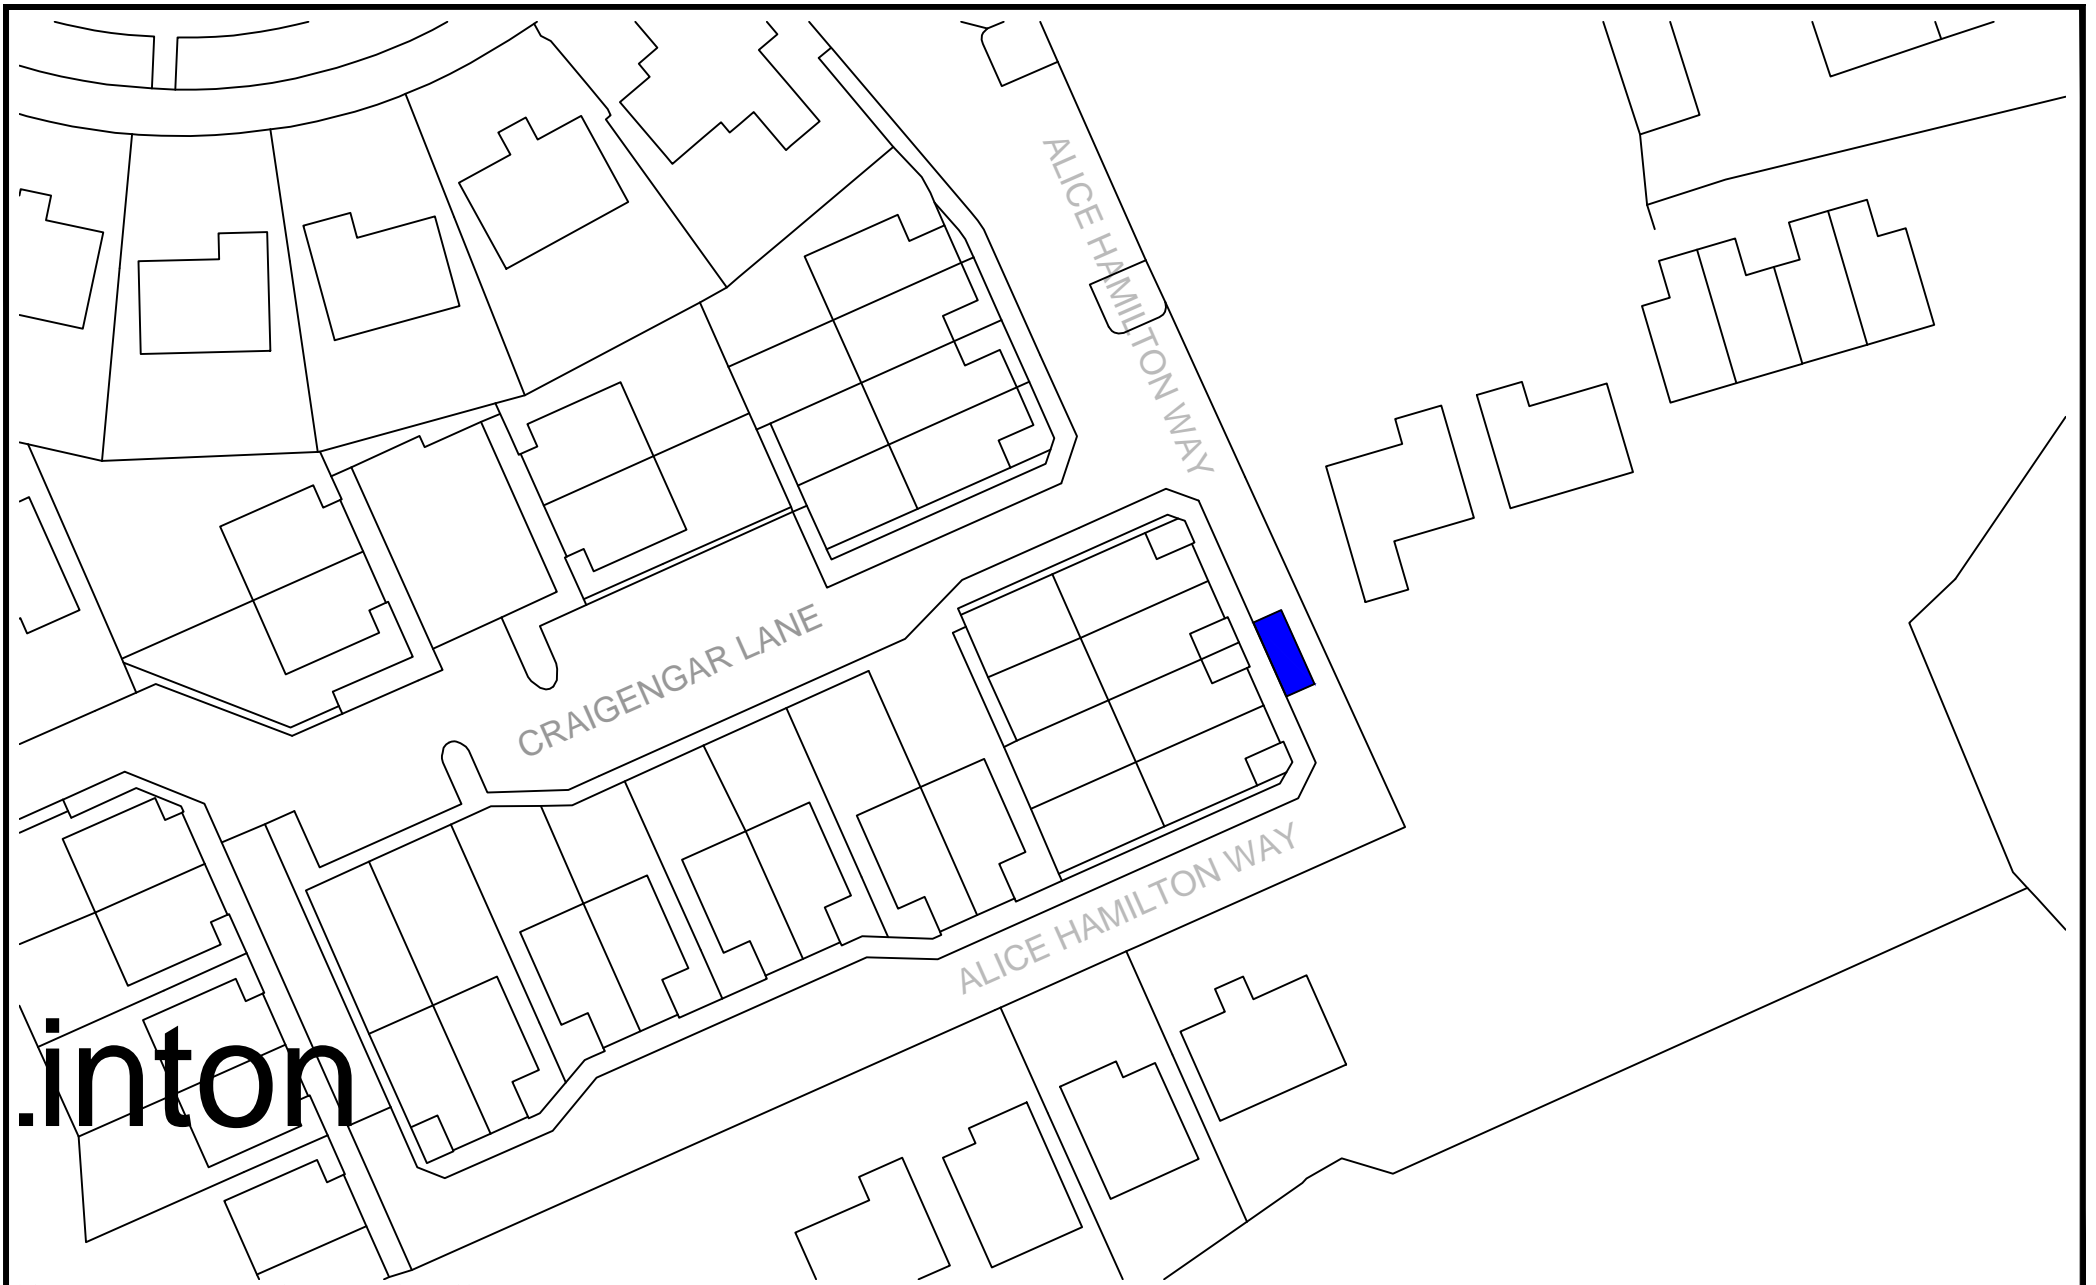

Peebles Road, Walkerburn

TW085

© Crown copyright. All rights reserved. Scottish Borders Council, OS Licence 100023423, 20 19.

REMOVE Caberston Road, Walkerburn

TW062

.inton

© Crown copyright. All rights reserved. Scottish Borders Council, OS Licence 100023423, 20 19.

Alice Hamilton Way, West Linton

TW079

© Crown copyright. All rights reserved. Scottish Borders Council, OS Licence 100023423, 20 19.

St Andrews Close, West Linton

TW087

est Linton

© Crown copyright. All rights reserved. Scottish Borders Council, OS Licence 100023423, 20 19.

**REMOVE** Craigengar Lane, West Linton  
(Previously referred to as Alice Hamilton Way)

TW057