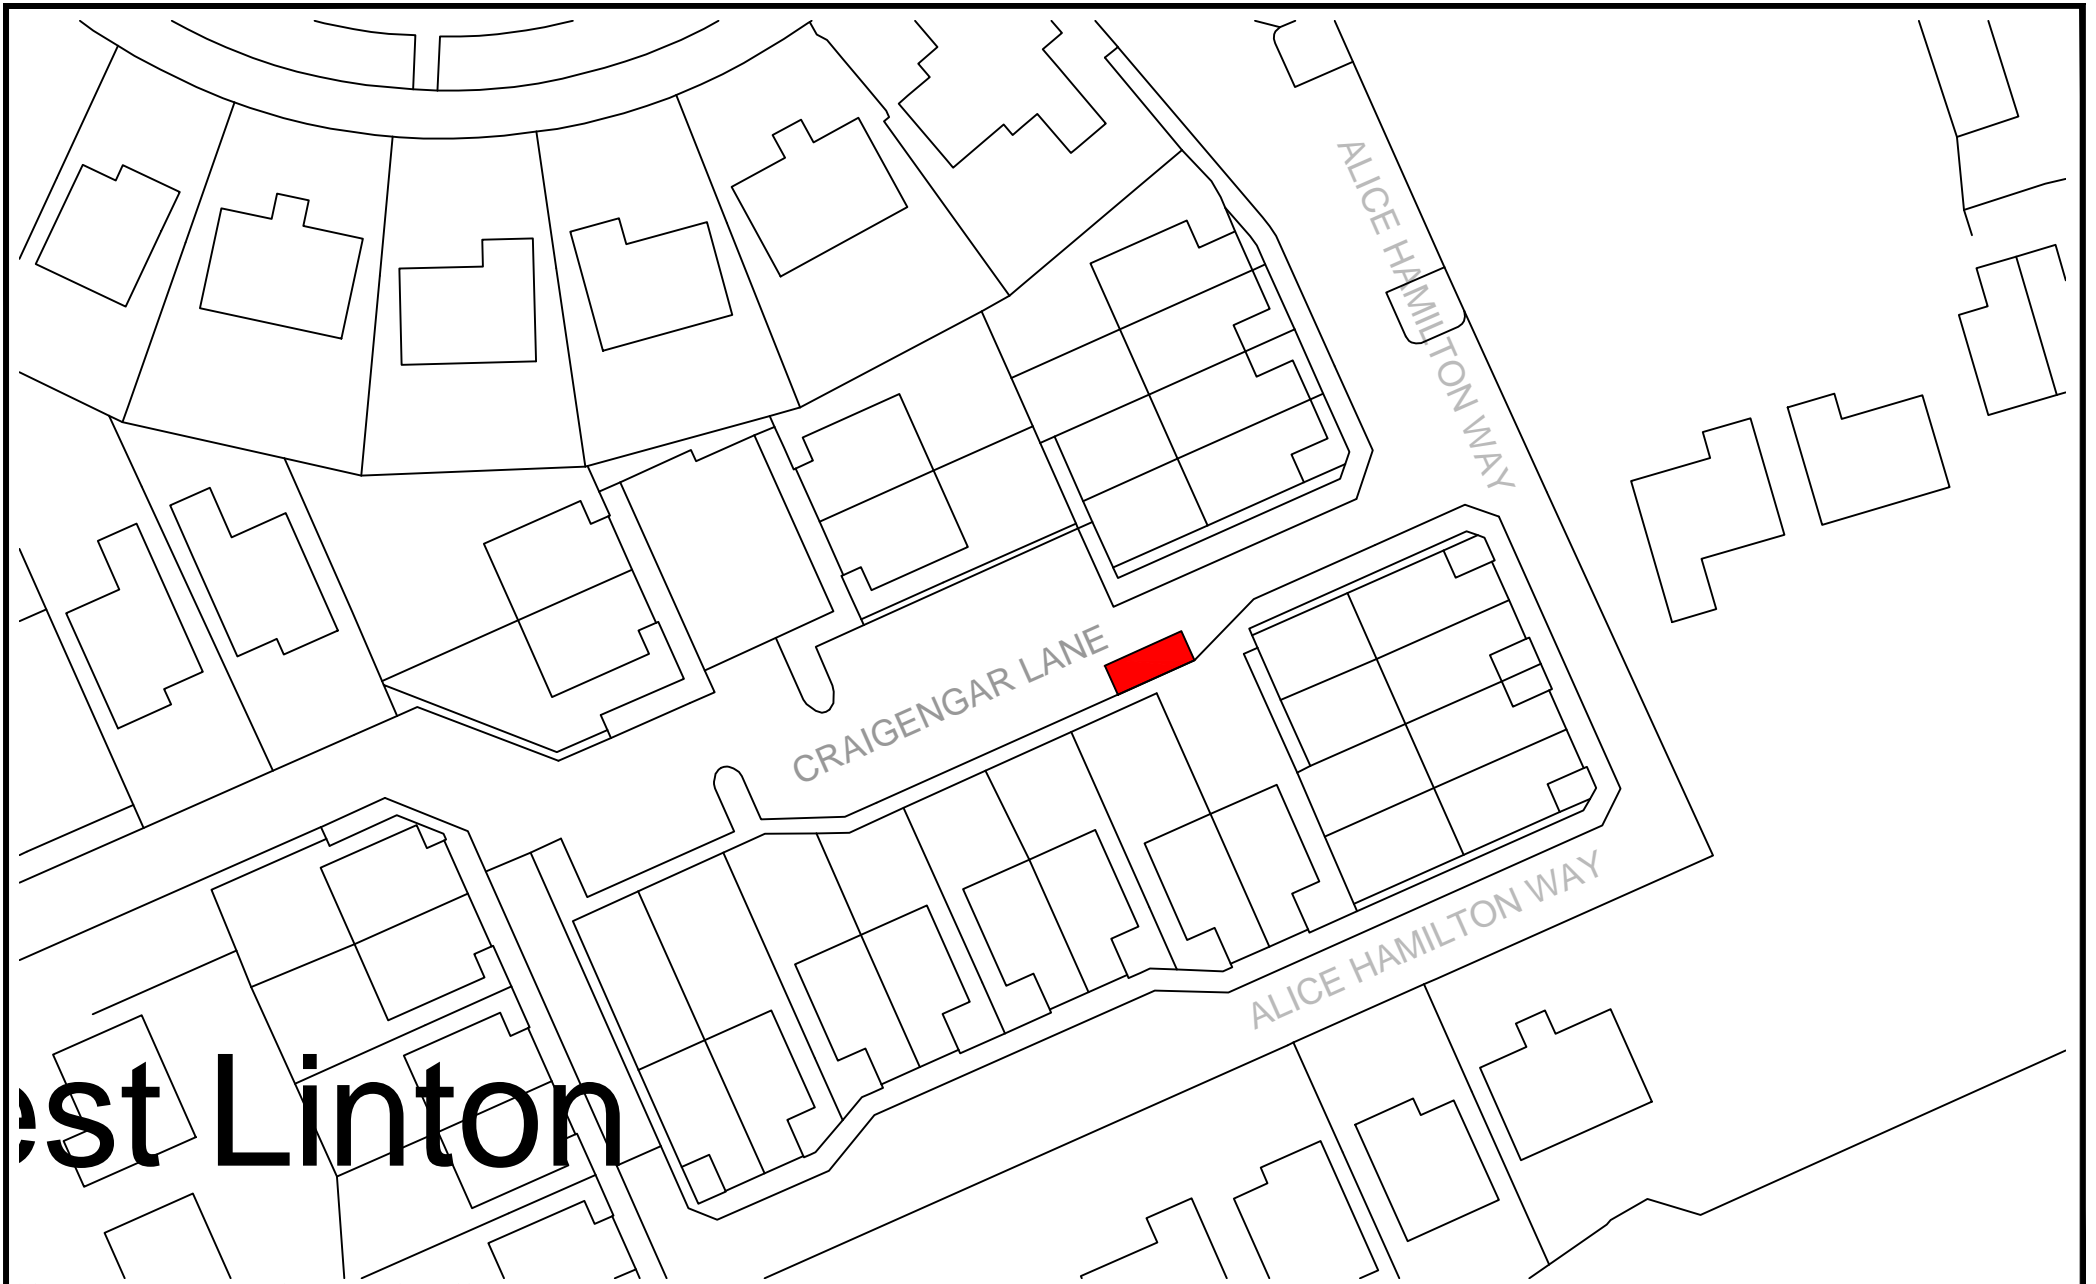

Alice Hamilton Way, West Linton

TW079

© Crown copyright. All rights reserved. Scottish Borders Council, OS Licence 100023423, 20 19.

St Andrews Close, West Linton

TW087

est Linton

© Crown copyright. All rights reserved. Scottish Borders Council, OS Licence 100023423, 20 19.

**REMOVE** Craigengar Lane, West Linton  
(Previously referred to as Alice Hamilton Way)

TW057