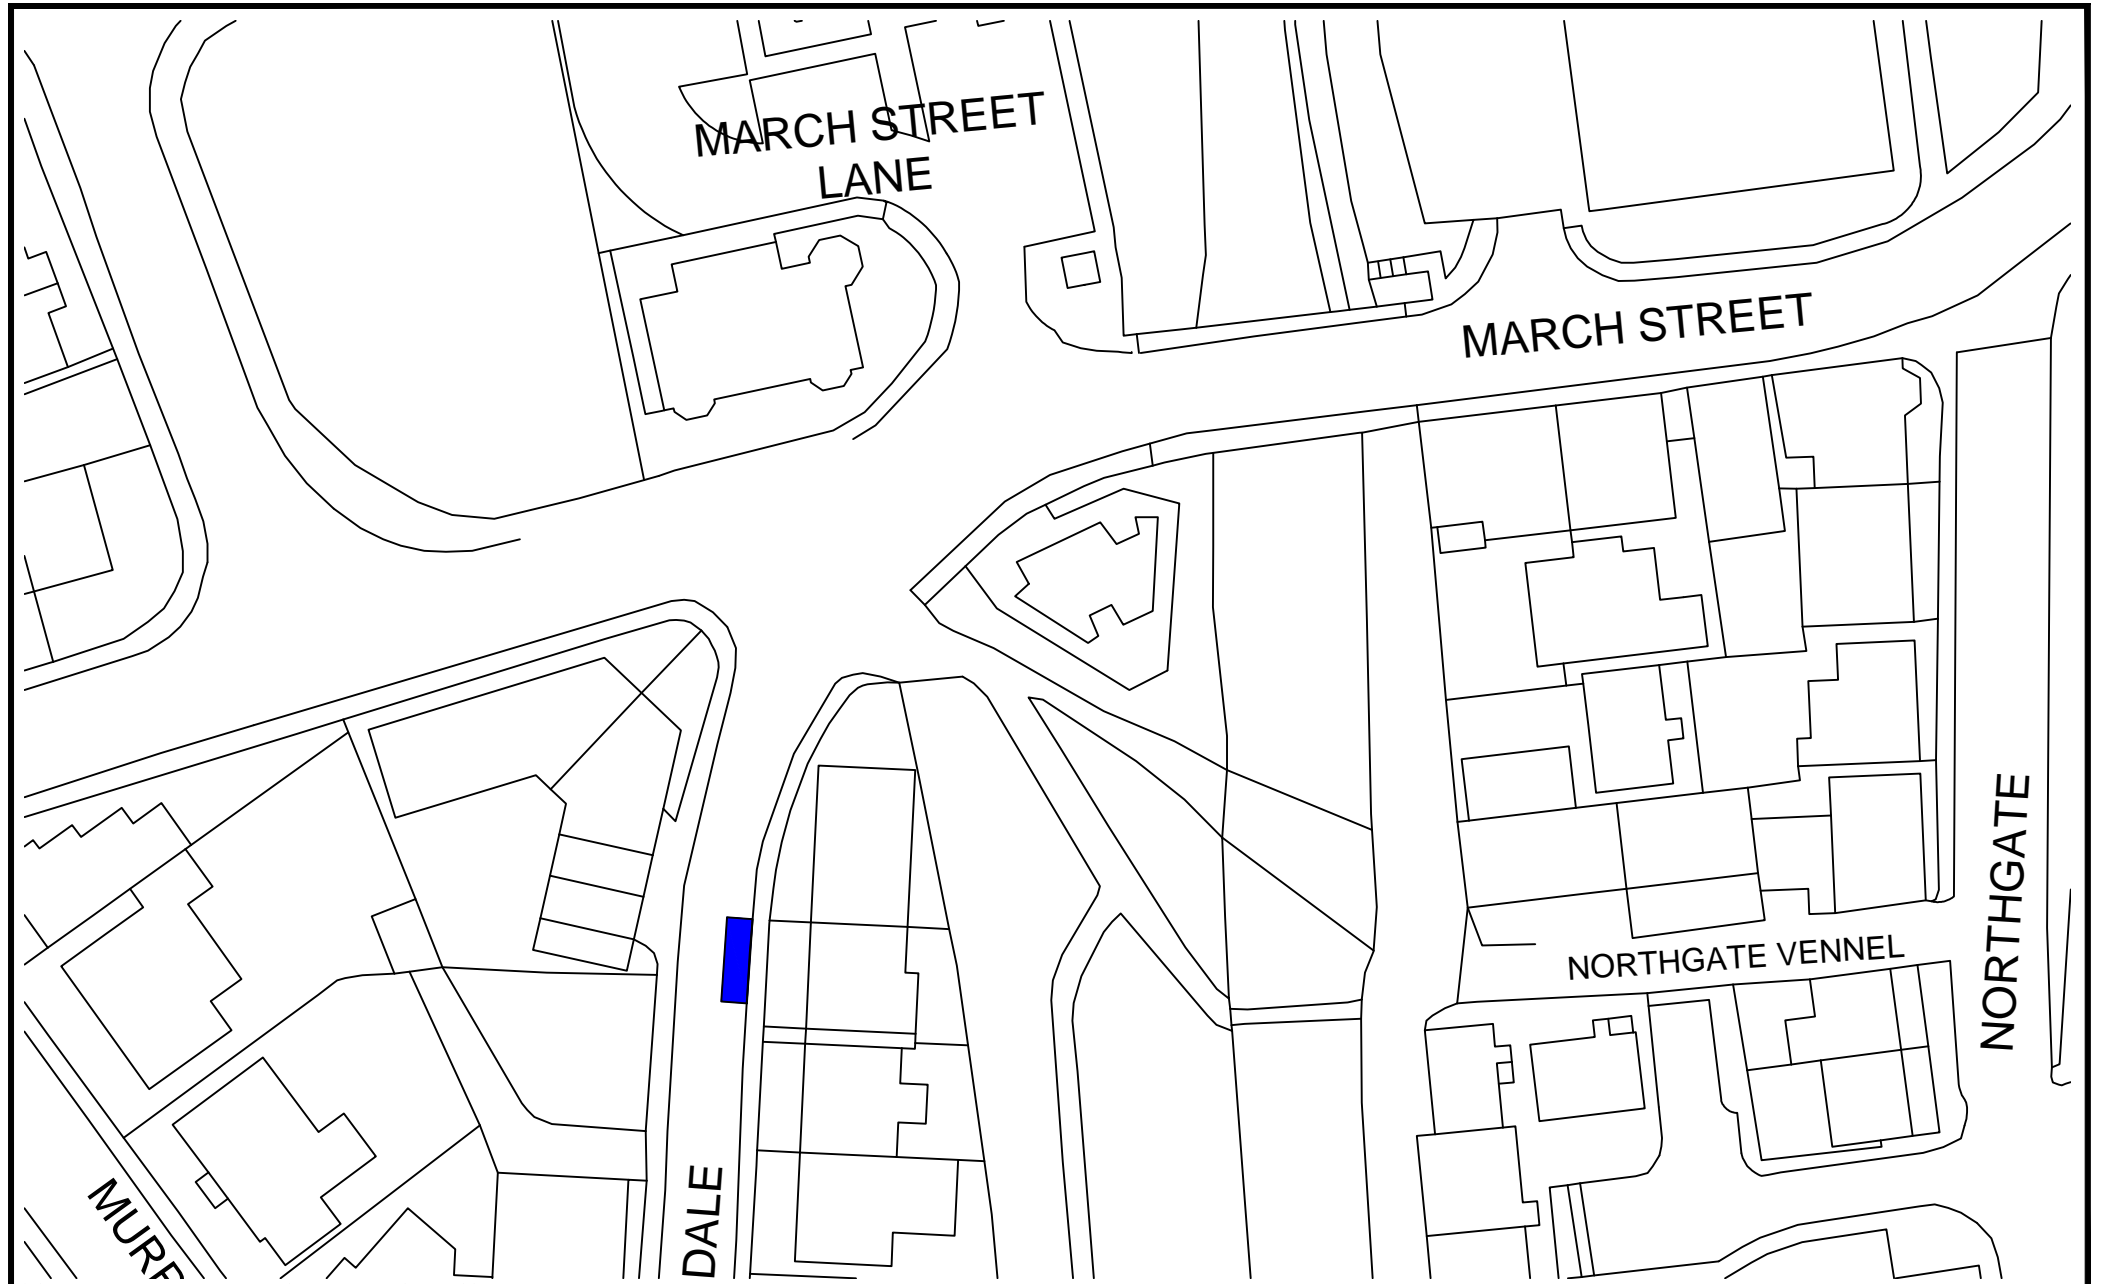

© Crown copyright. All rights reserved. Scottish Borders Council, OS Licence 100023423, 20 19.

Damdale, Peebles

TW076