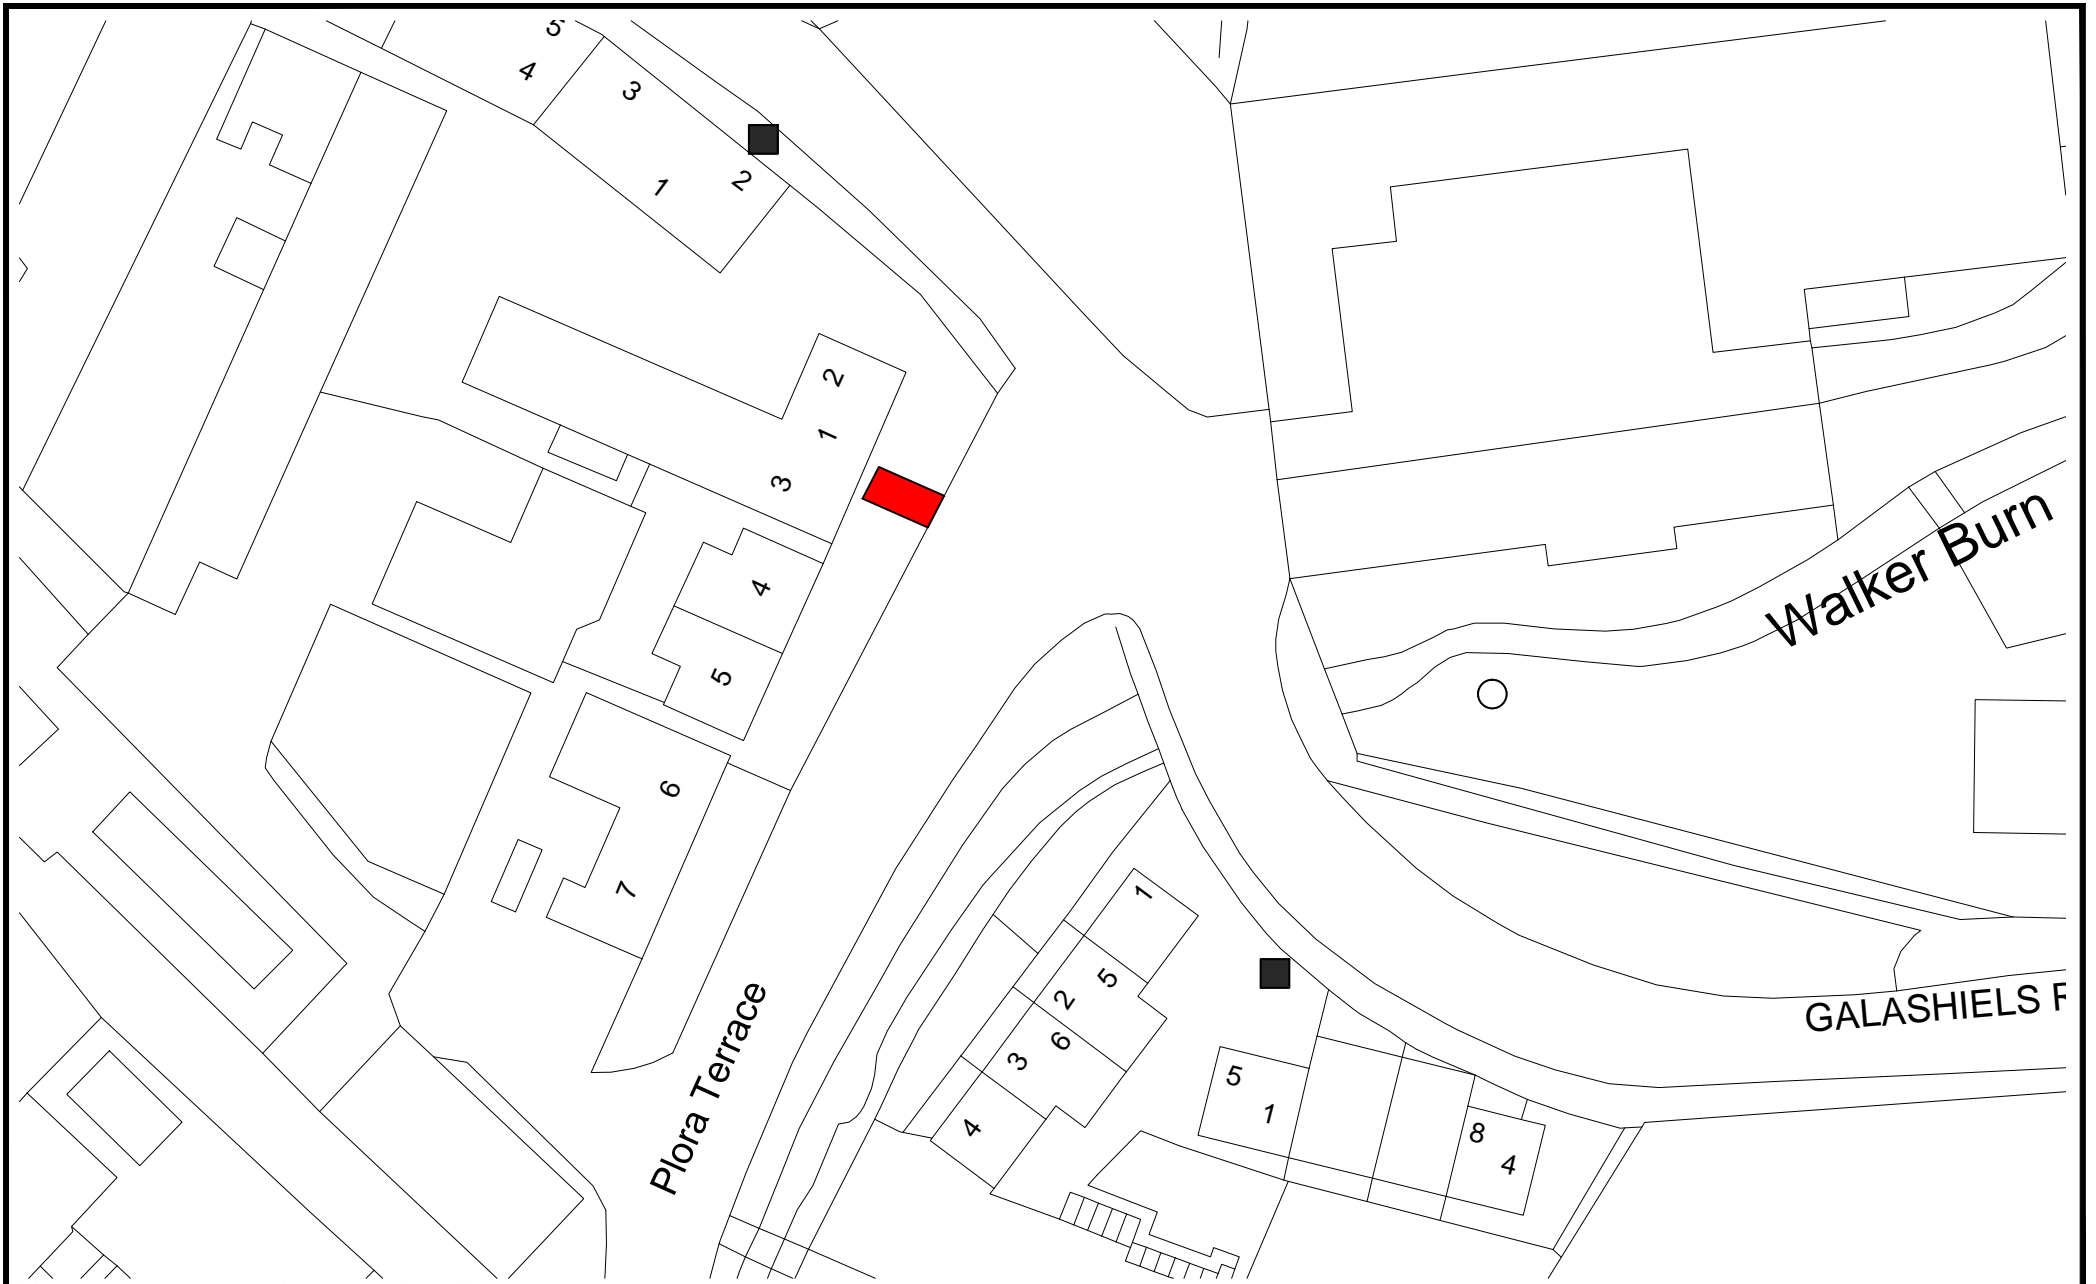

© Crown copyright. All rights reserved. Scottish Borders Council, OS Licence 100023423, 20 19.

REMOVE Caberston Road, Walkerburn

TW062