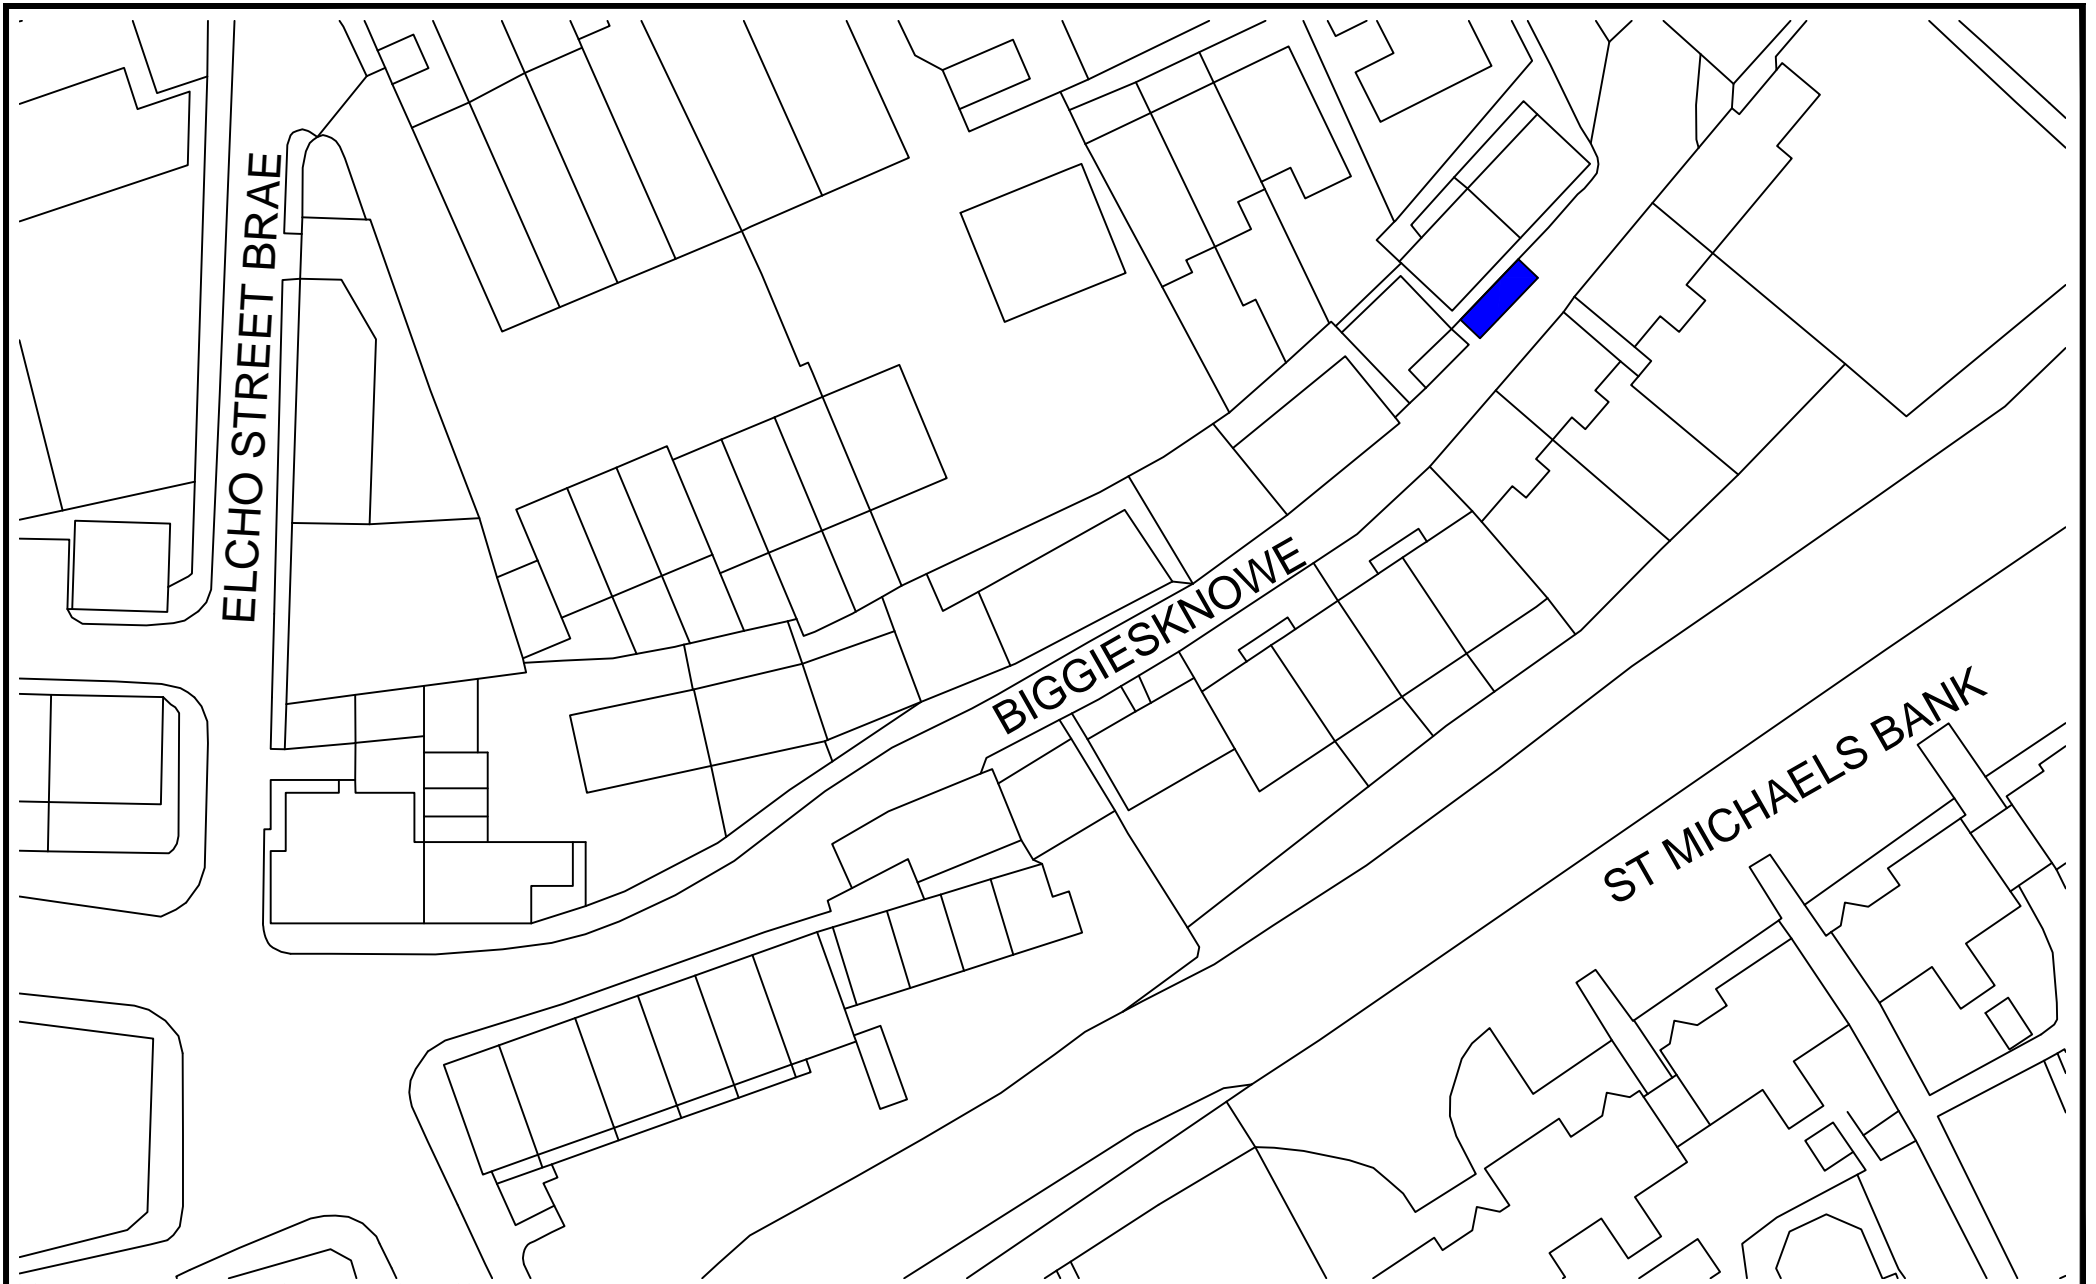

© Crown copyright. All rights reserved. Scottish Borders Council, OS Licence 100023423, 20 19.

Biggiesknowe, Peebles

TW086