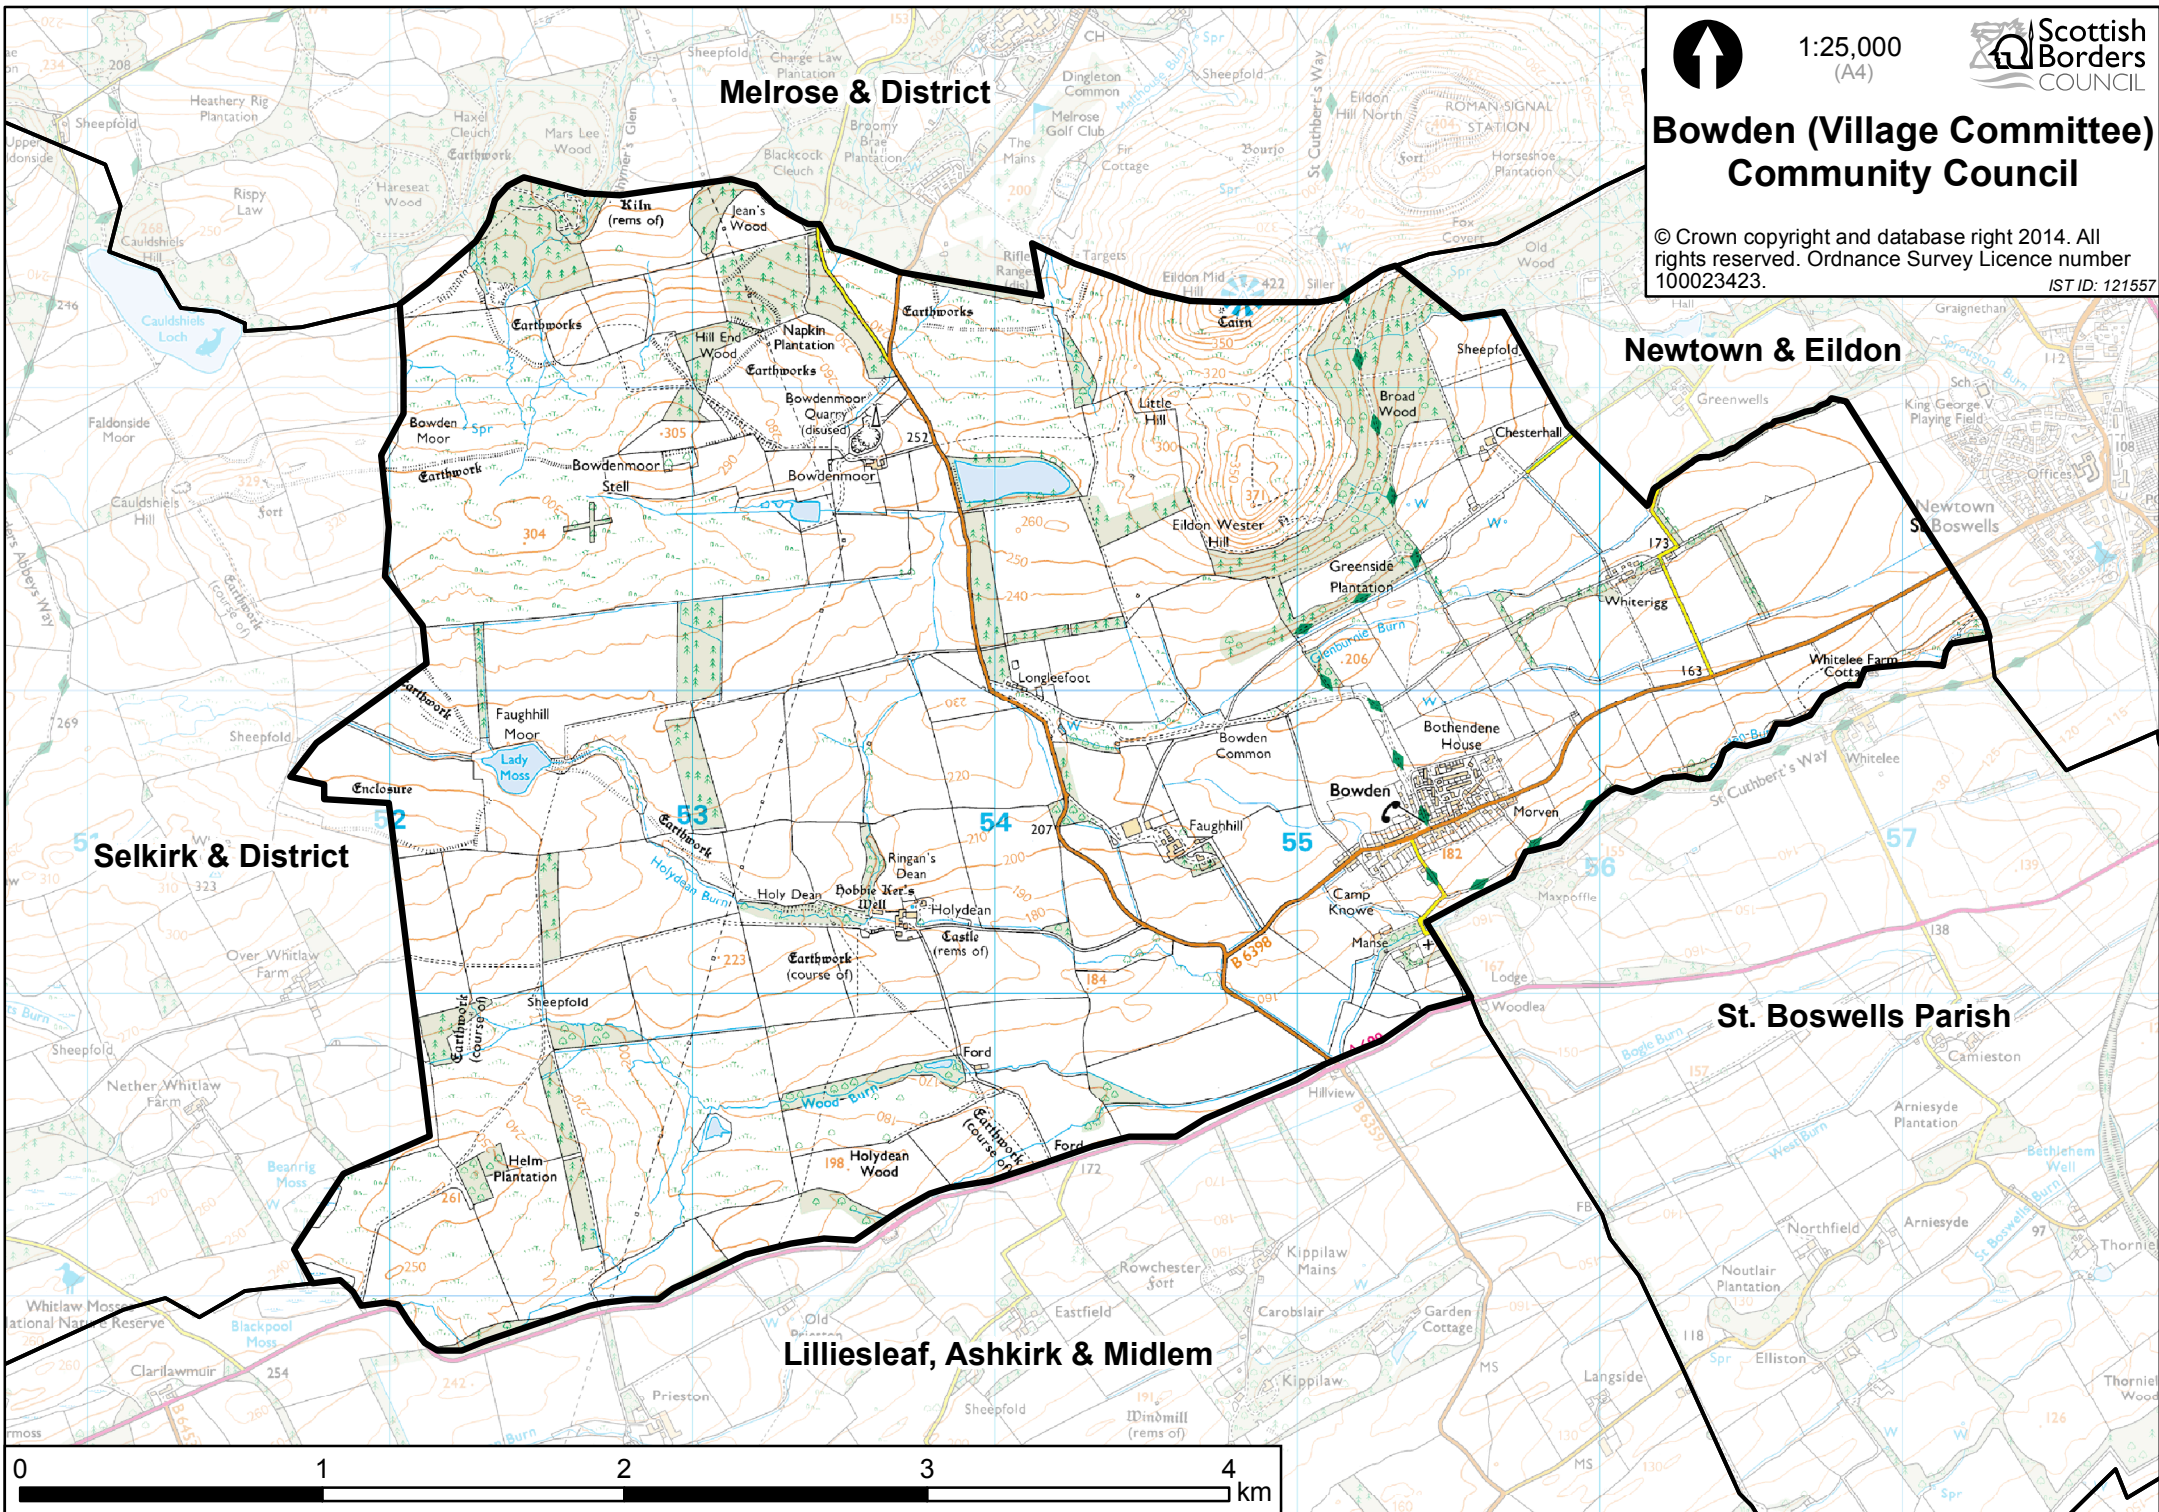

1:25,000
(A4)

Bowden (Village Committee) Community Council

© Crown copyright and database right 2014. All rights reserved. Ordnance Survey Licence number 100023423. IST ID: 121557

Melrose & District

Newtown & Eildon

Selkirk & District

St. Boswells Parish

Lilliesleaf, Ashkirk & Midlem